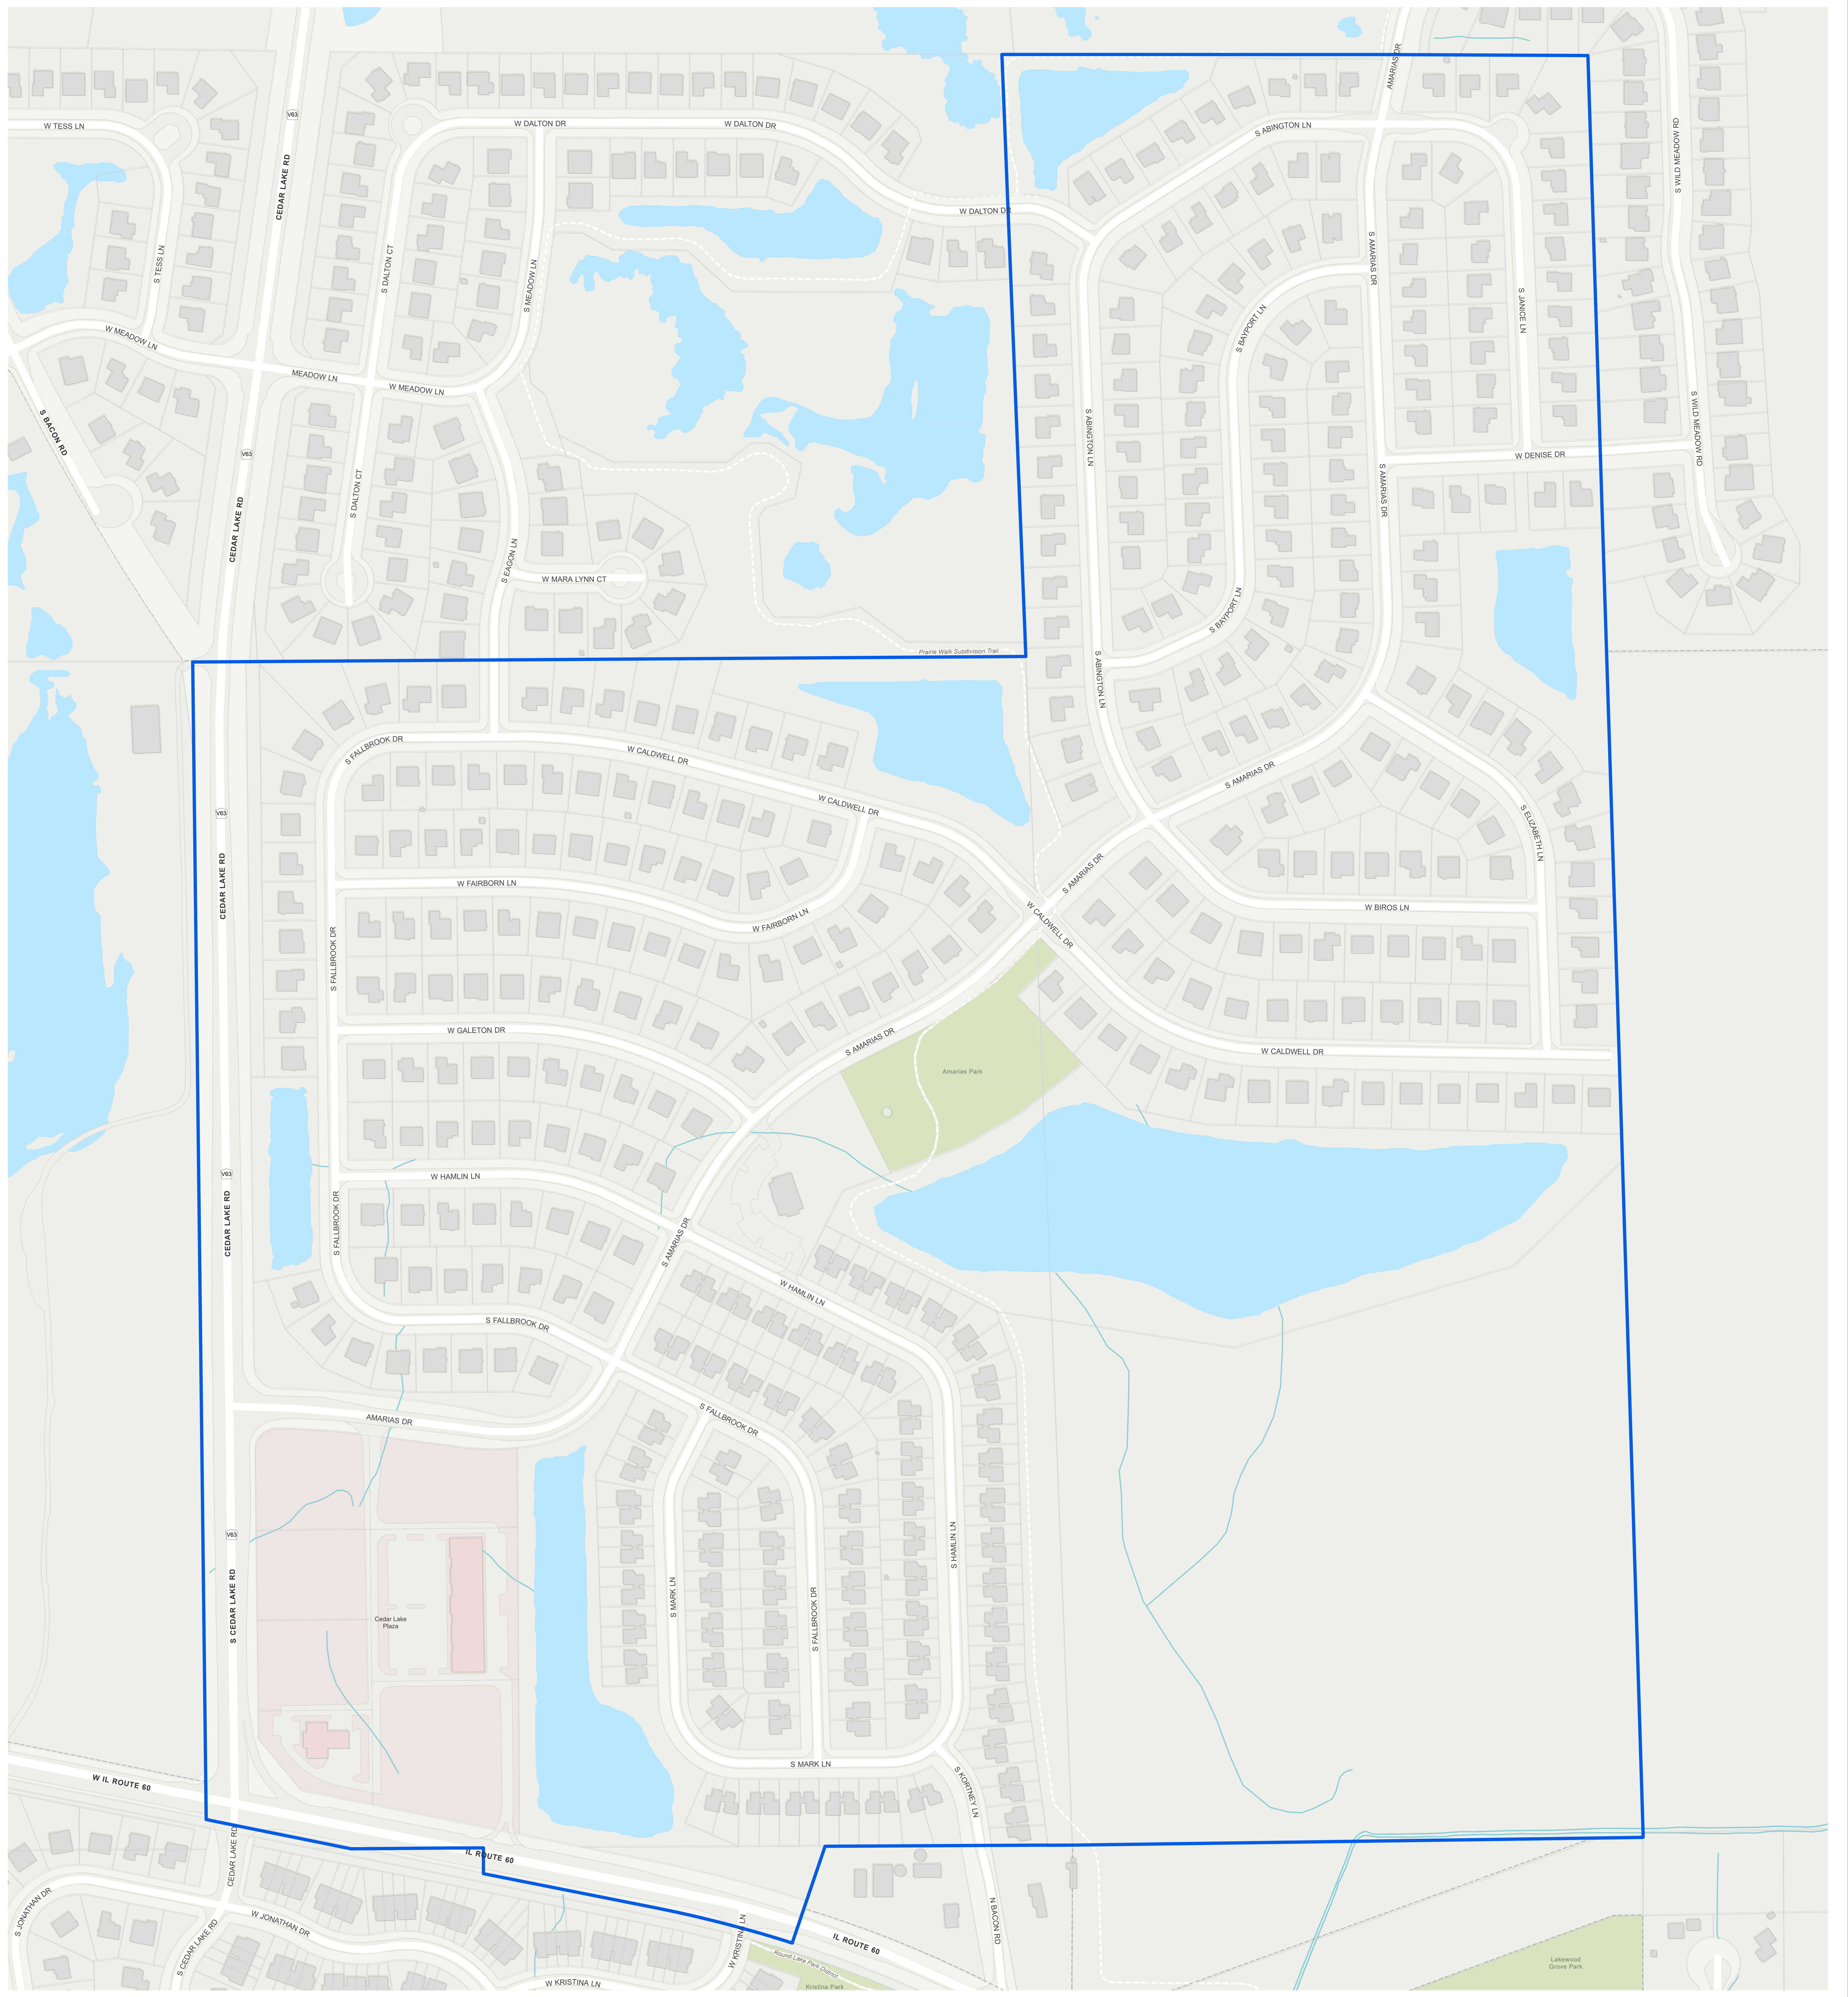

Round Lake Special Service Area 2 Lakewood Grove

Revised:
2023

Map Legend

- Water
- Parks and Forest Preserves
- Building Footprint
- Tax Parcels
- District Boundary