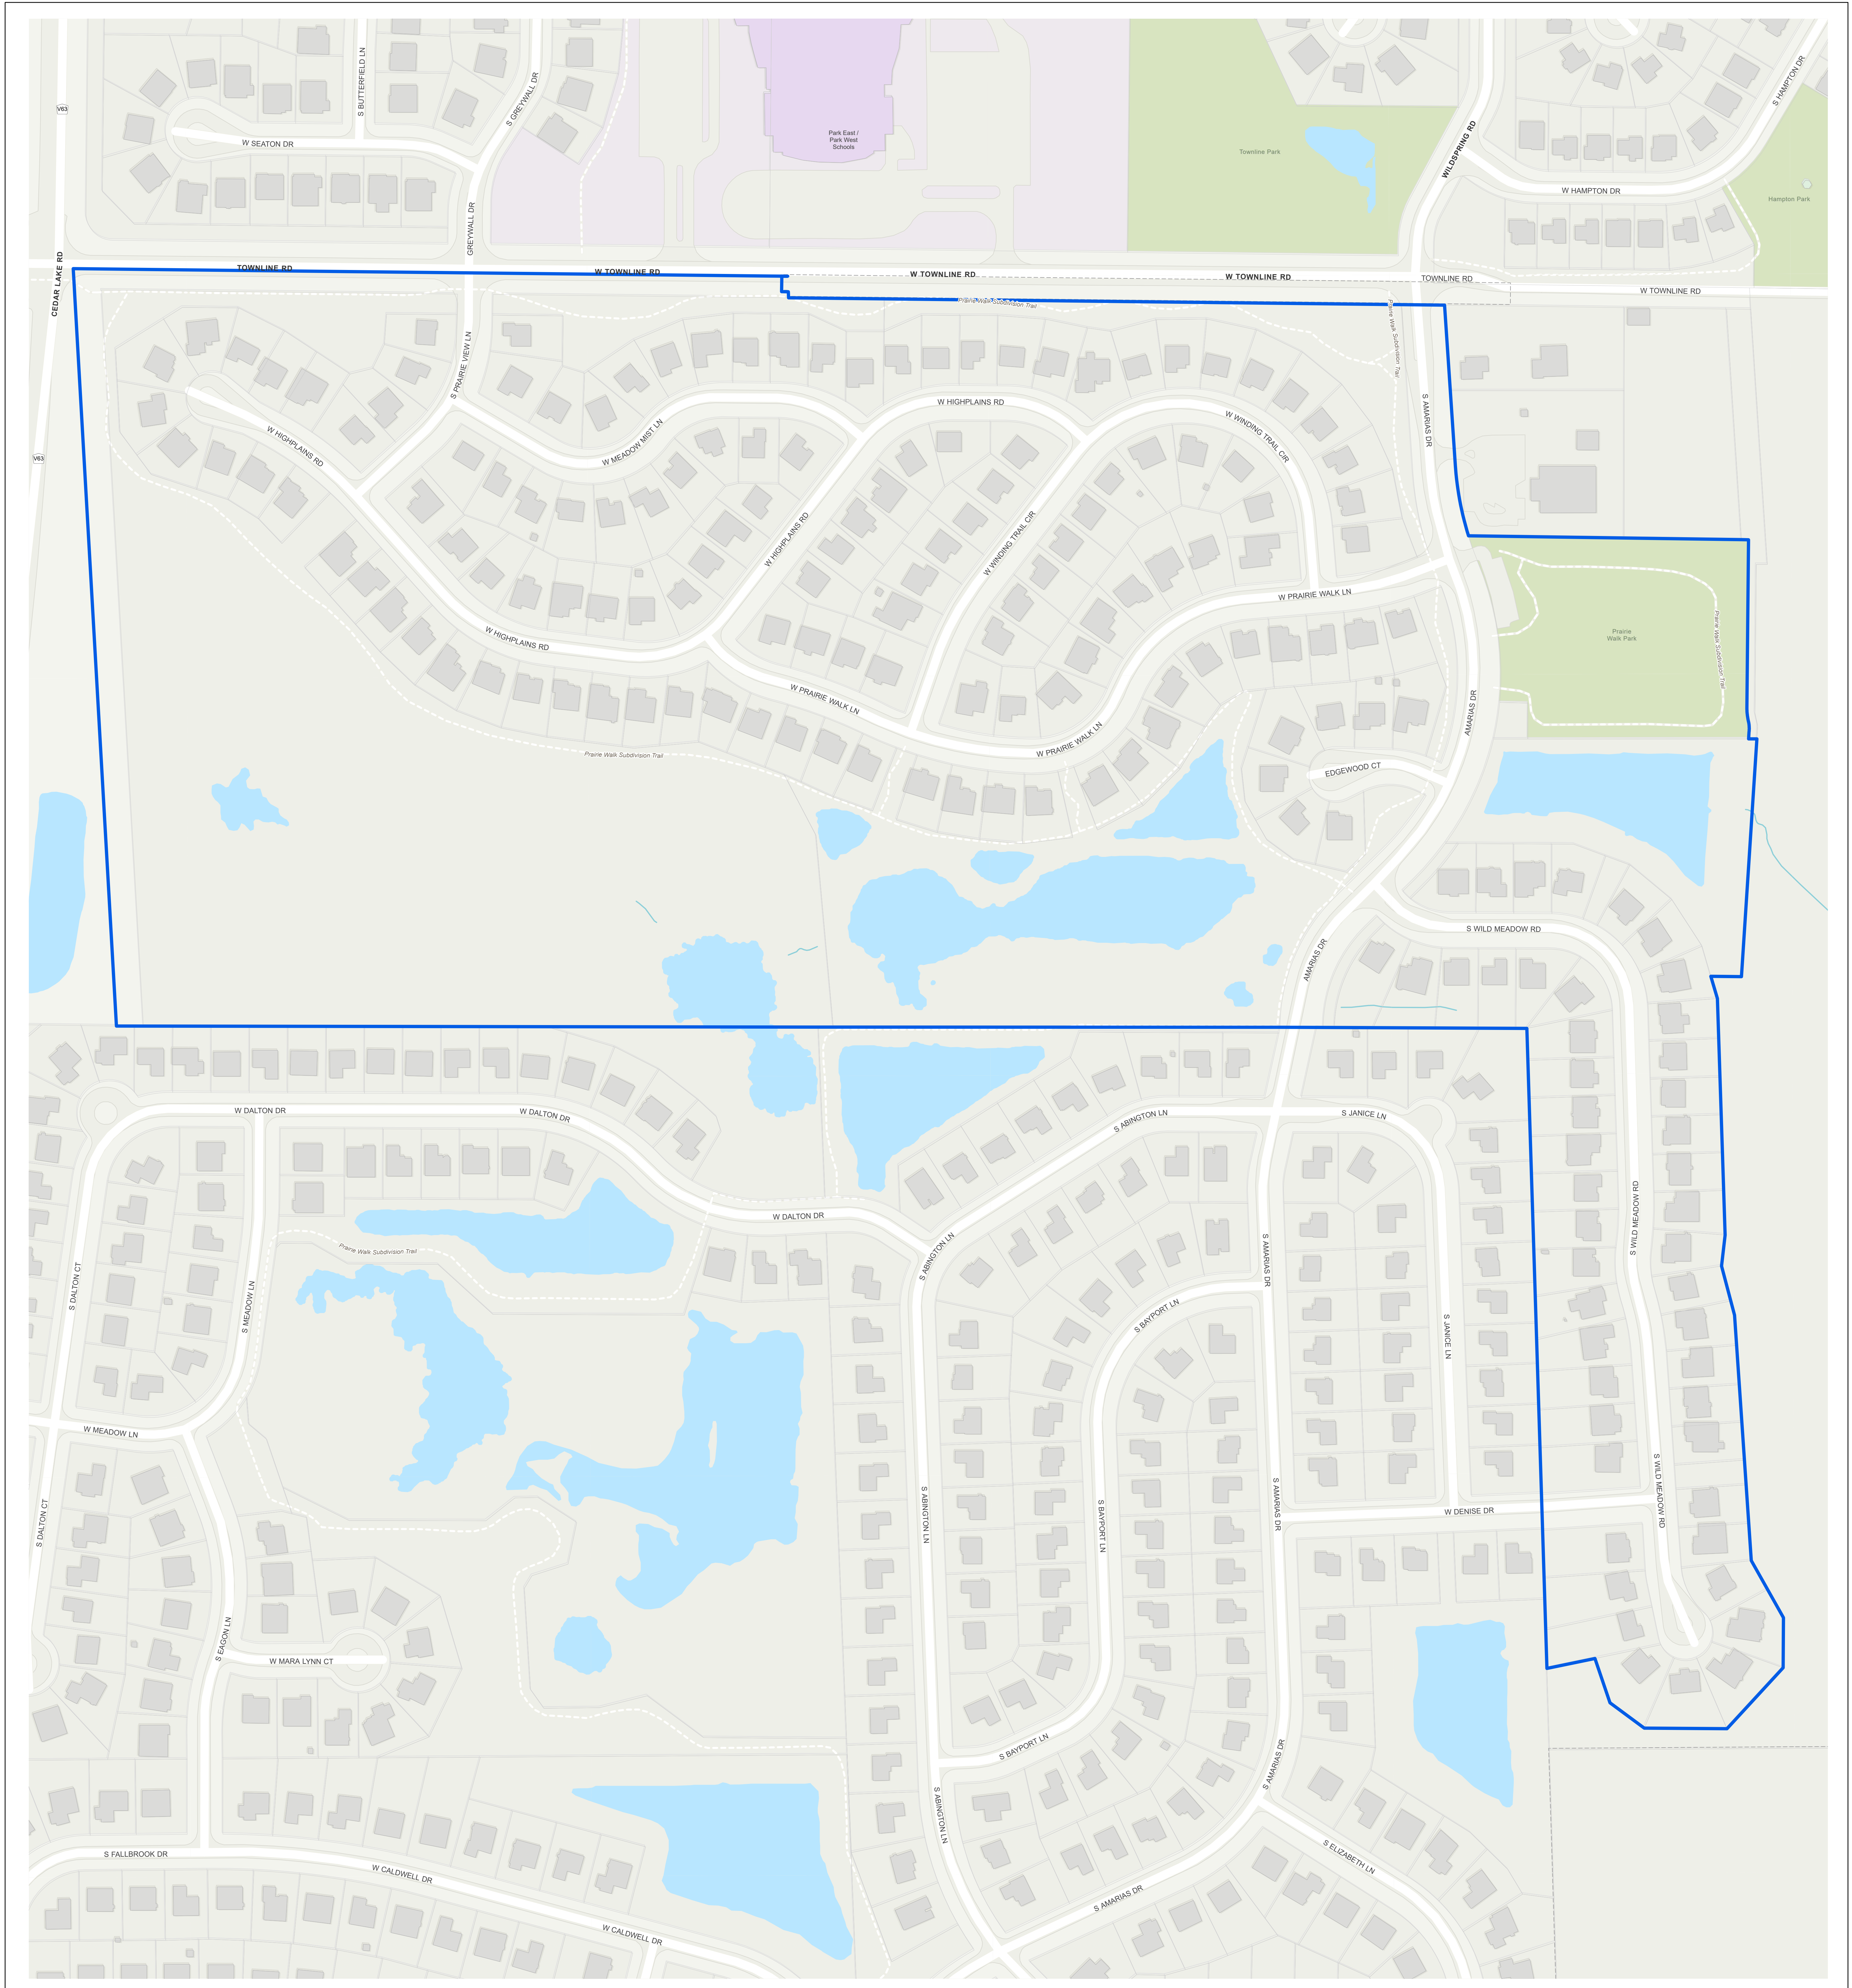

# Round Lake Special Service Area 2 Prairie Walk

Revised:  
2023

## Map Legend

-  Water
-  Parks and Forest Preserves
-  Building Footprint
-  Tax Parcels
-  District Boundary