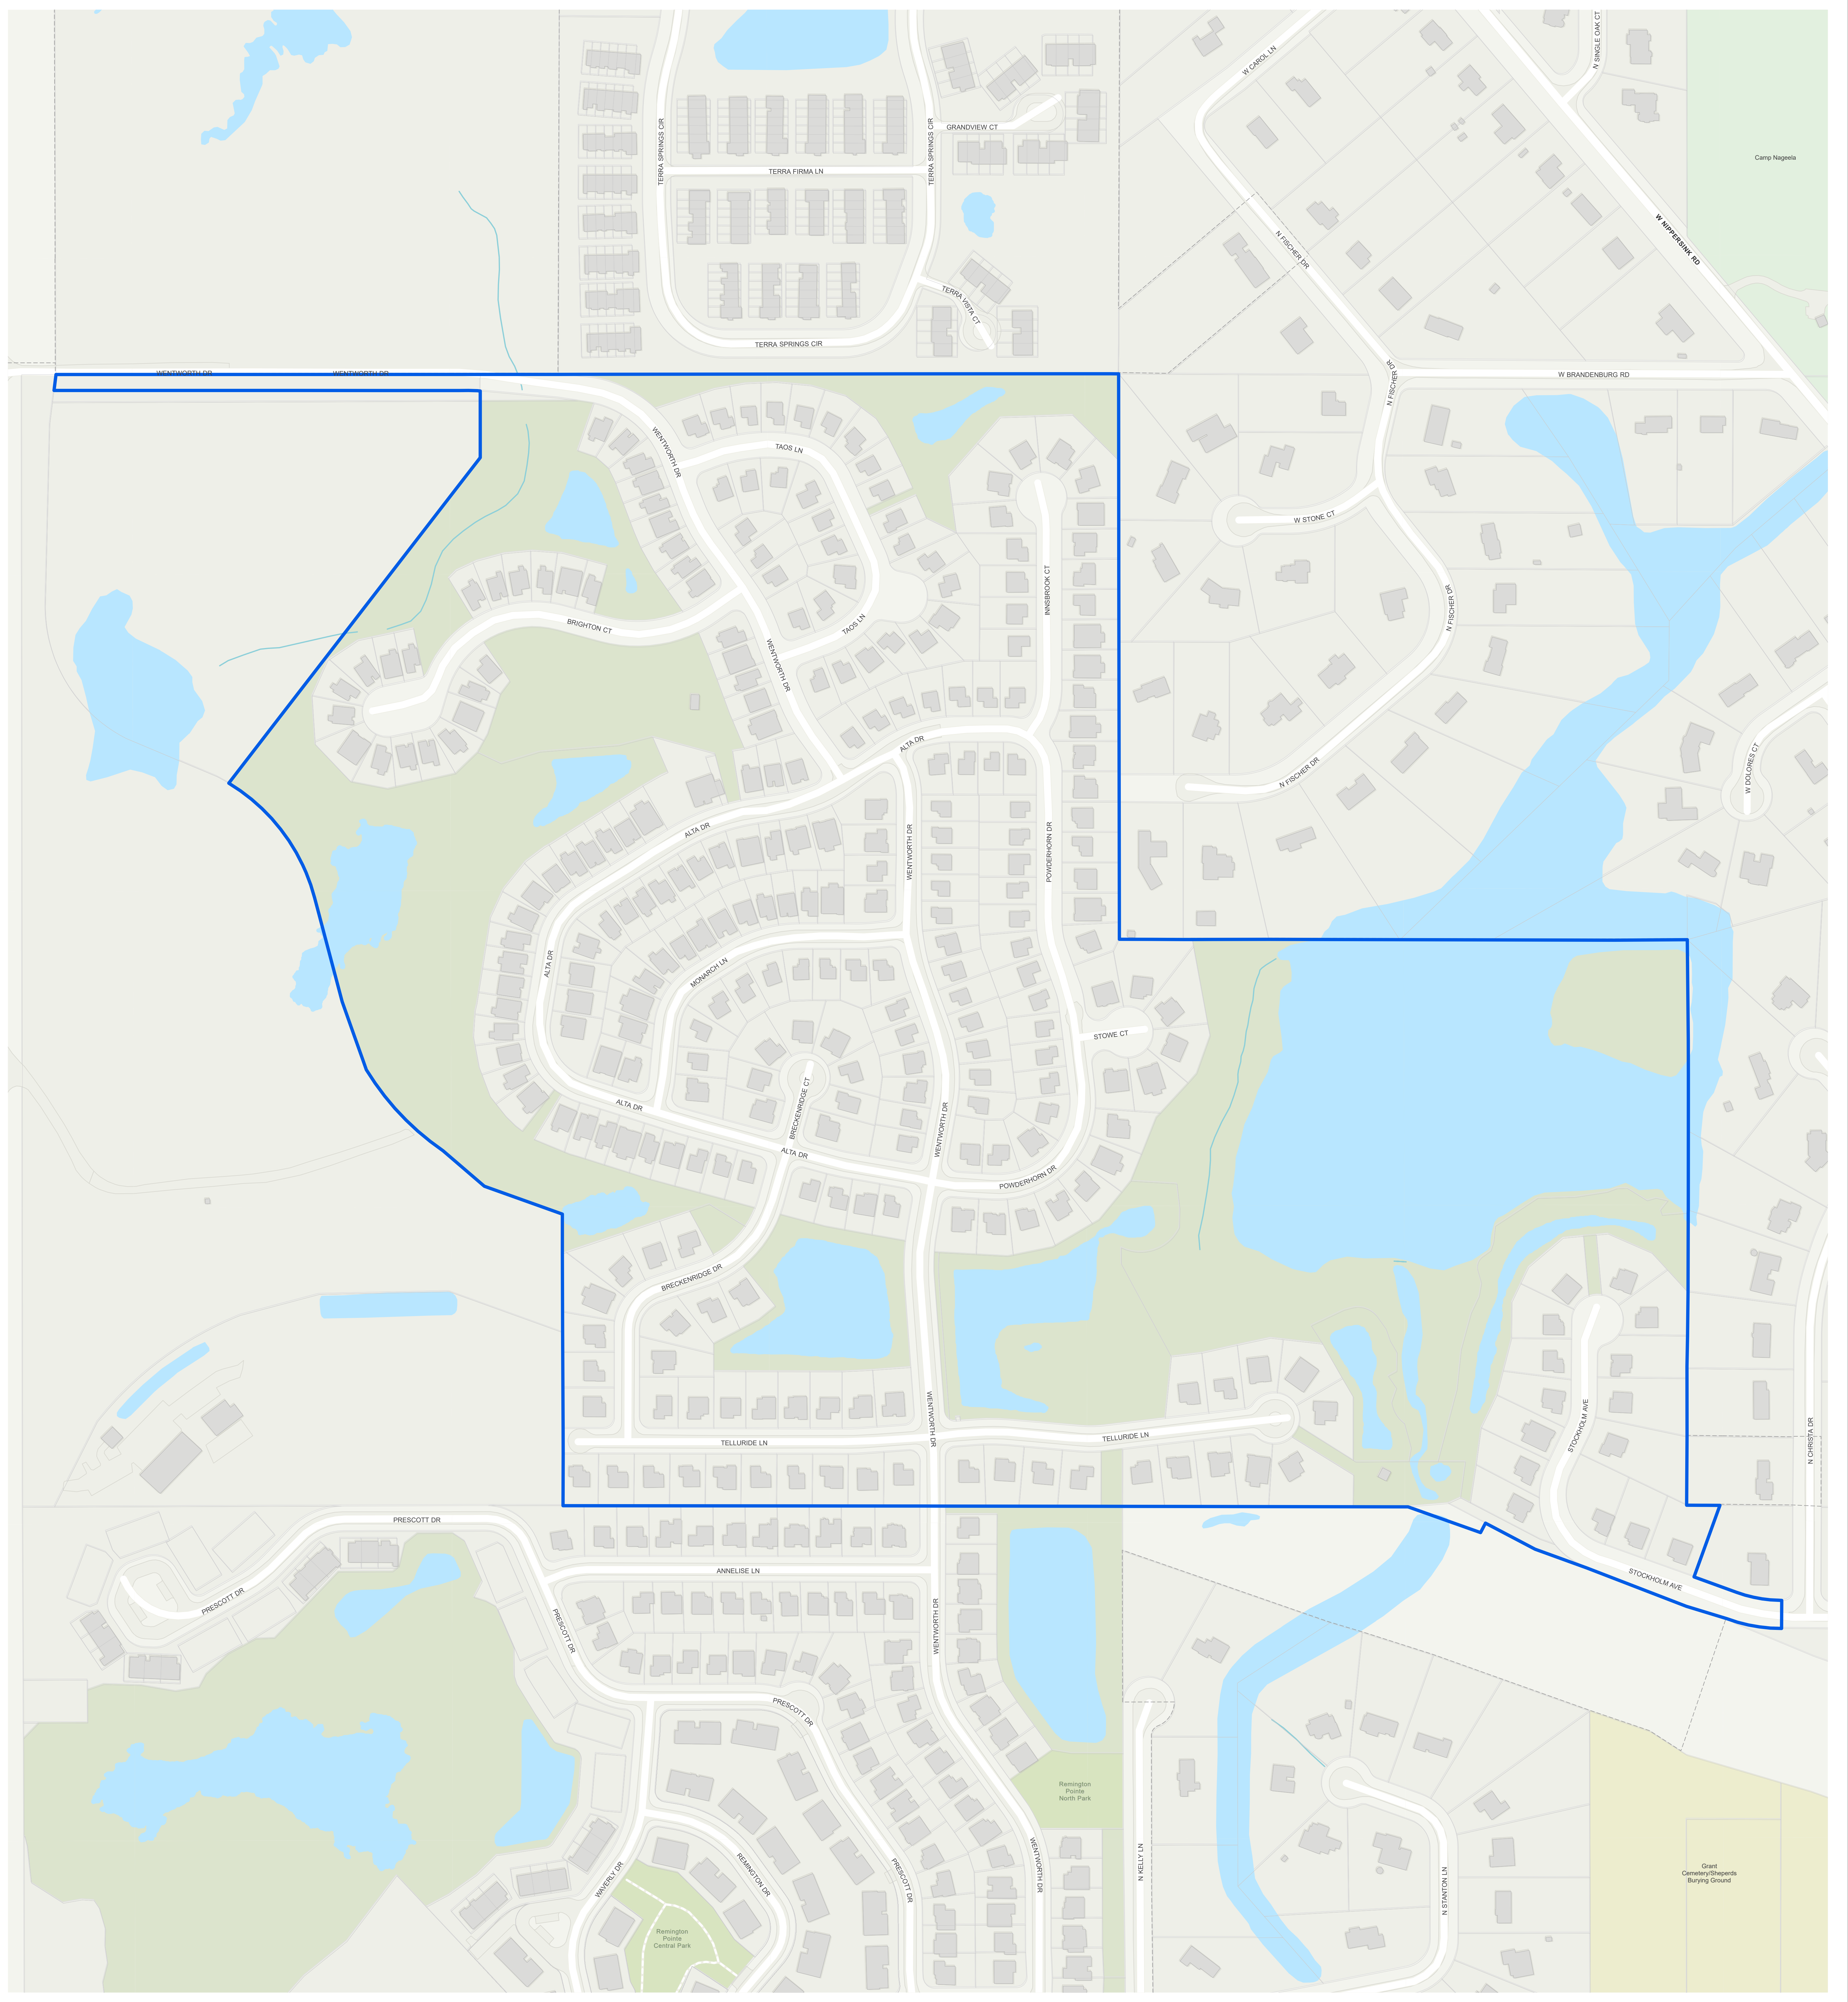

Volo Special Service Area 17

Prepared by:
 Lake County GIS/Mapping Division
 18 North County Street
 Waukegan, Illinois 60085
 (847) 377-2388

150 0 150 300 450 Feet

Revised:
 2023

Map Legend

- Water
- Parks and Forest Preserves
- Building Footprint
- Tax Parcels
- District Boundary