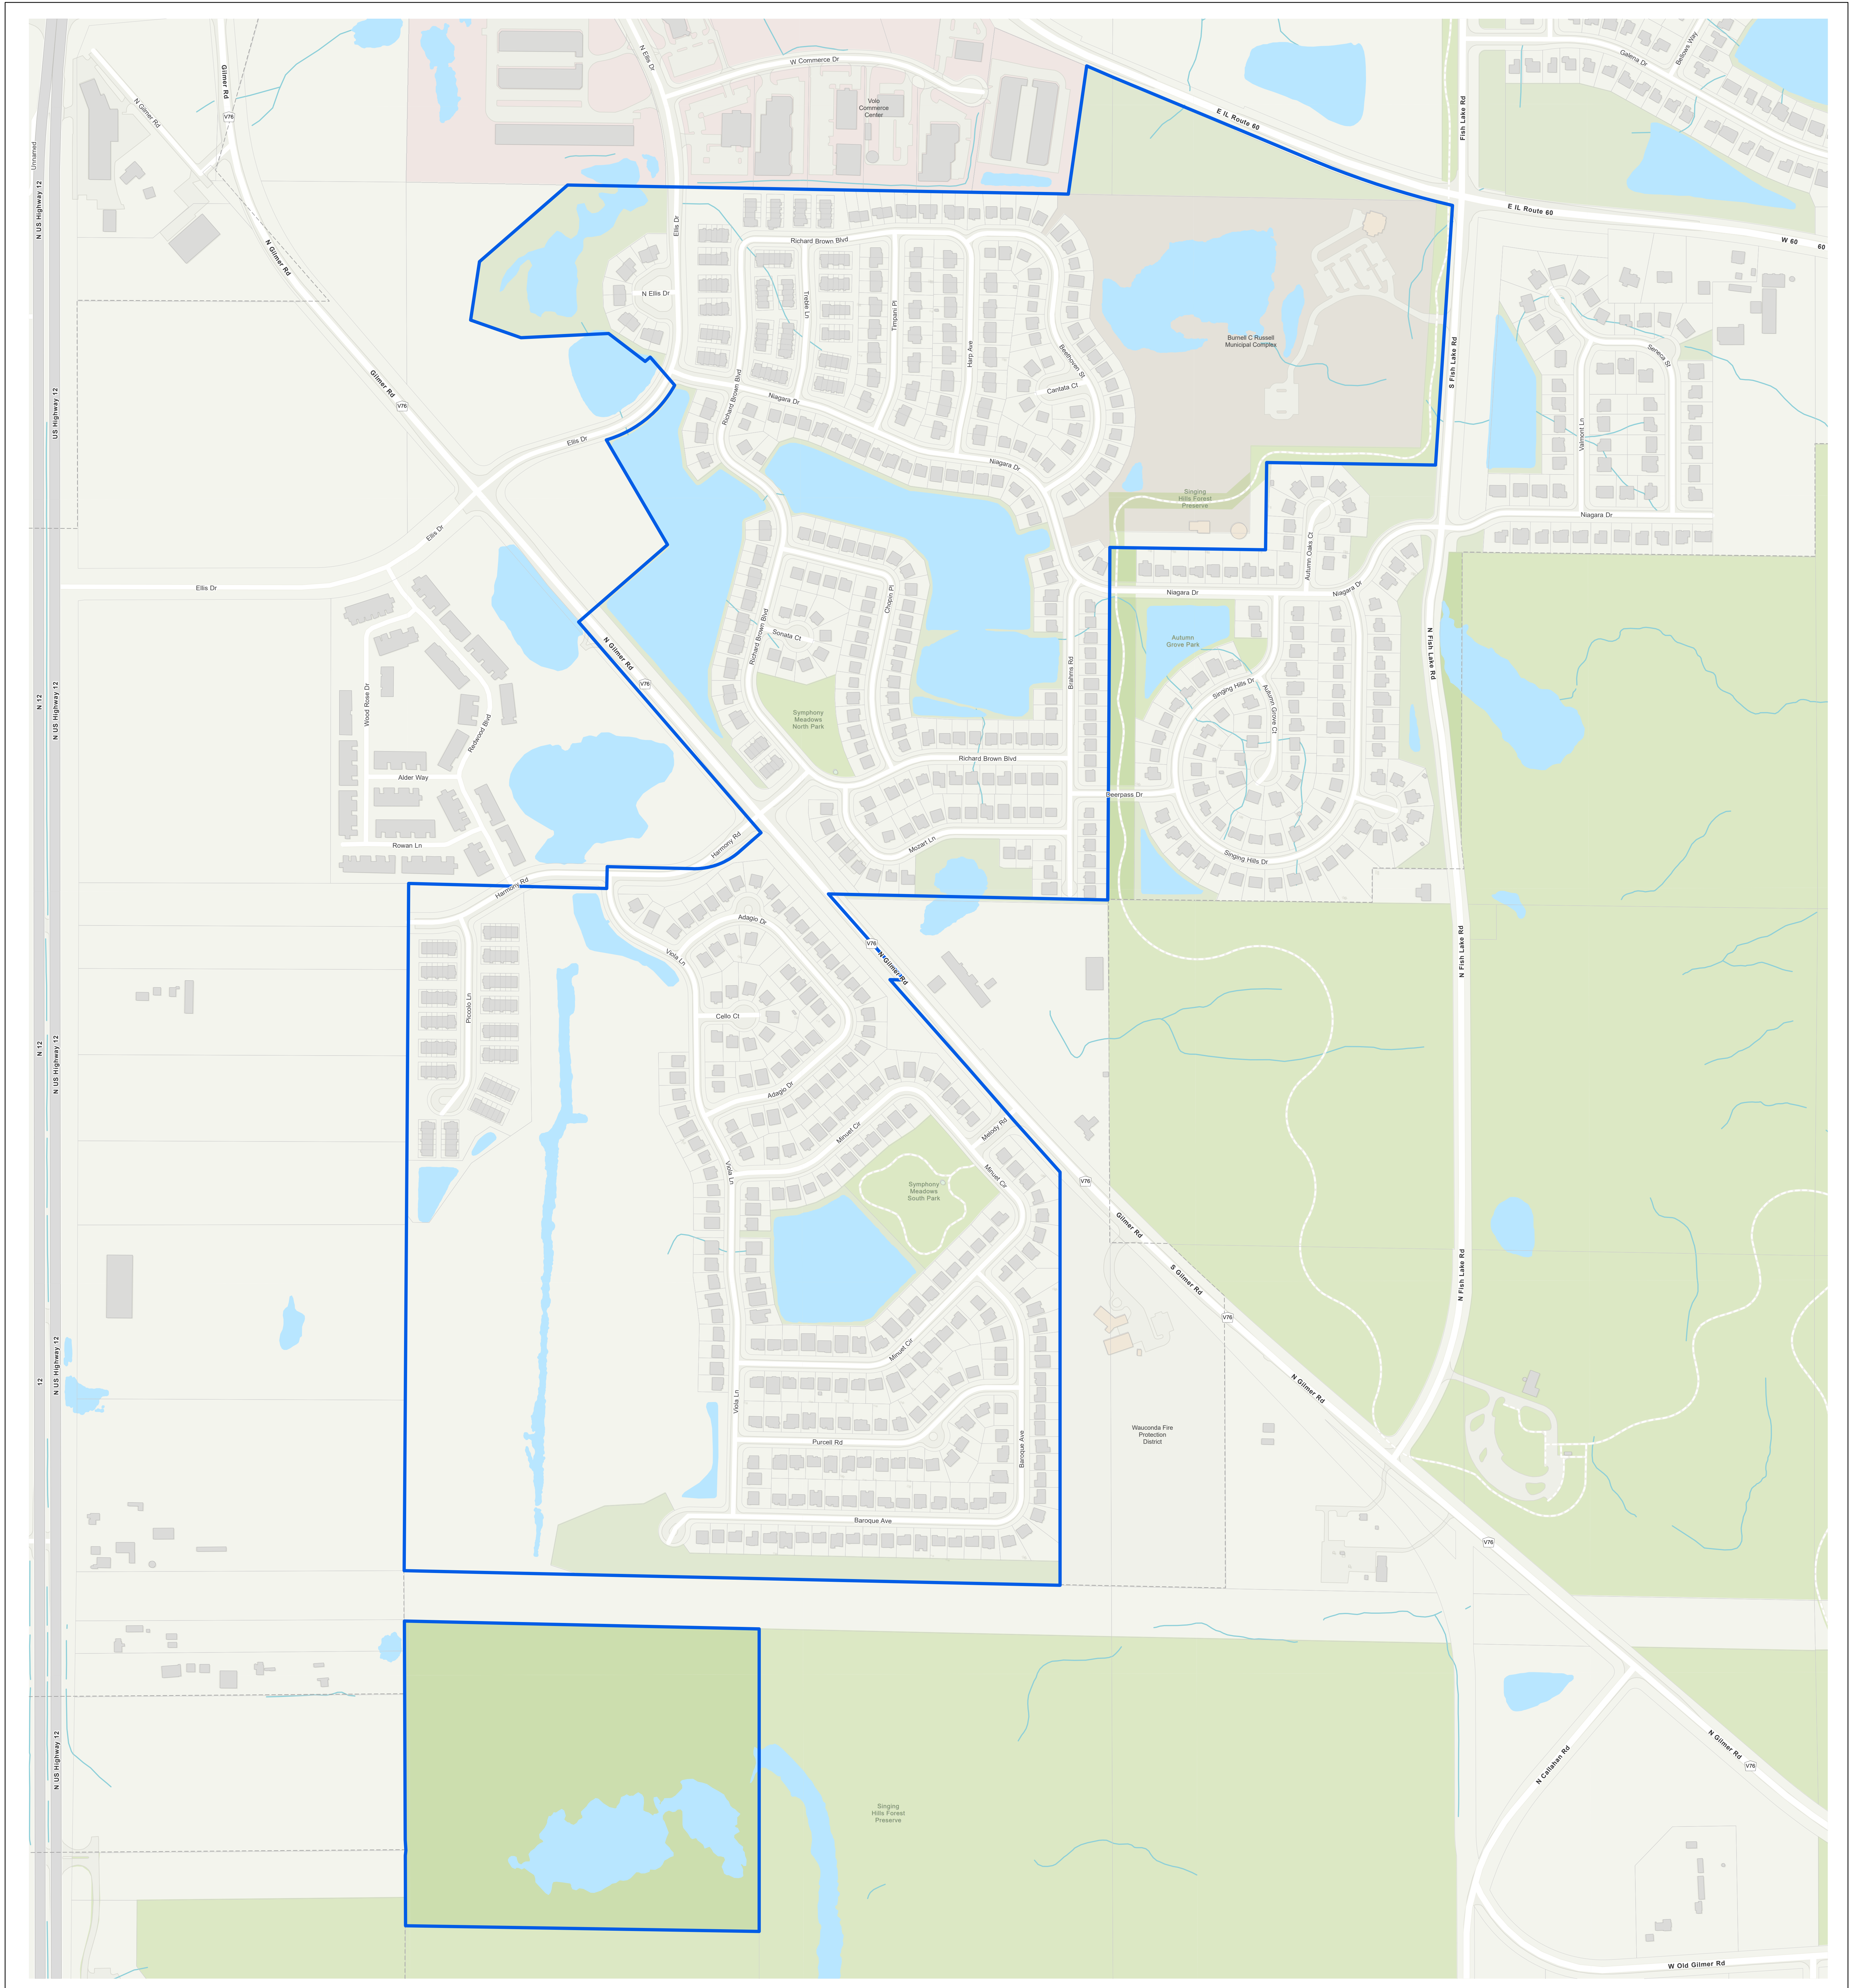

# Volo Special Service Area 3

Prepared by:  
Lake County GIS/Mapping Division  
18 North County Street  
Waukegan, Illinois 60085  
(847) 377-2388

Revised:  
2023

### Map Legend

- Water
- Parks and Forest Preserves
- Building Footprint
- Tax Parcels
- District Boundary