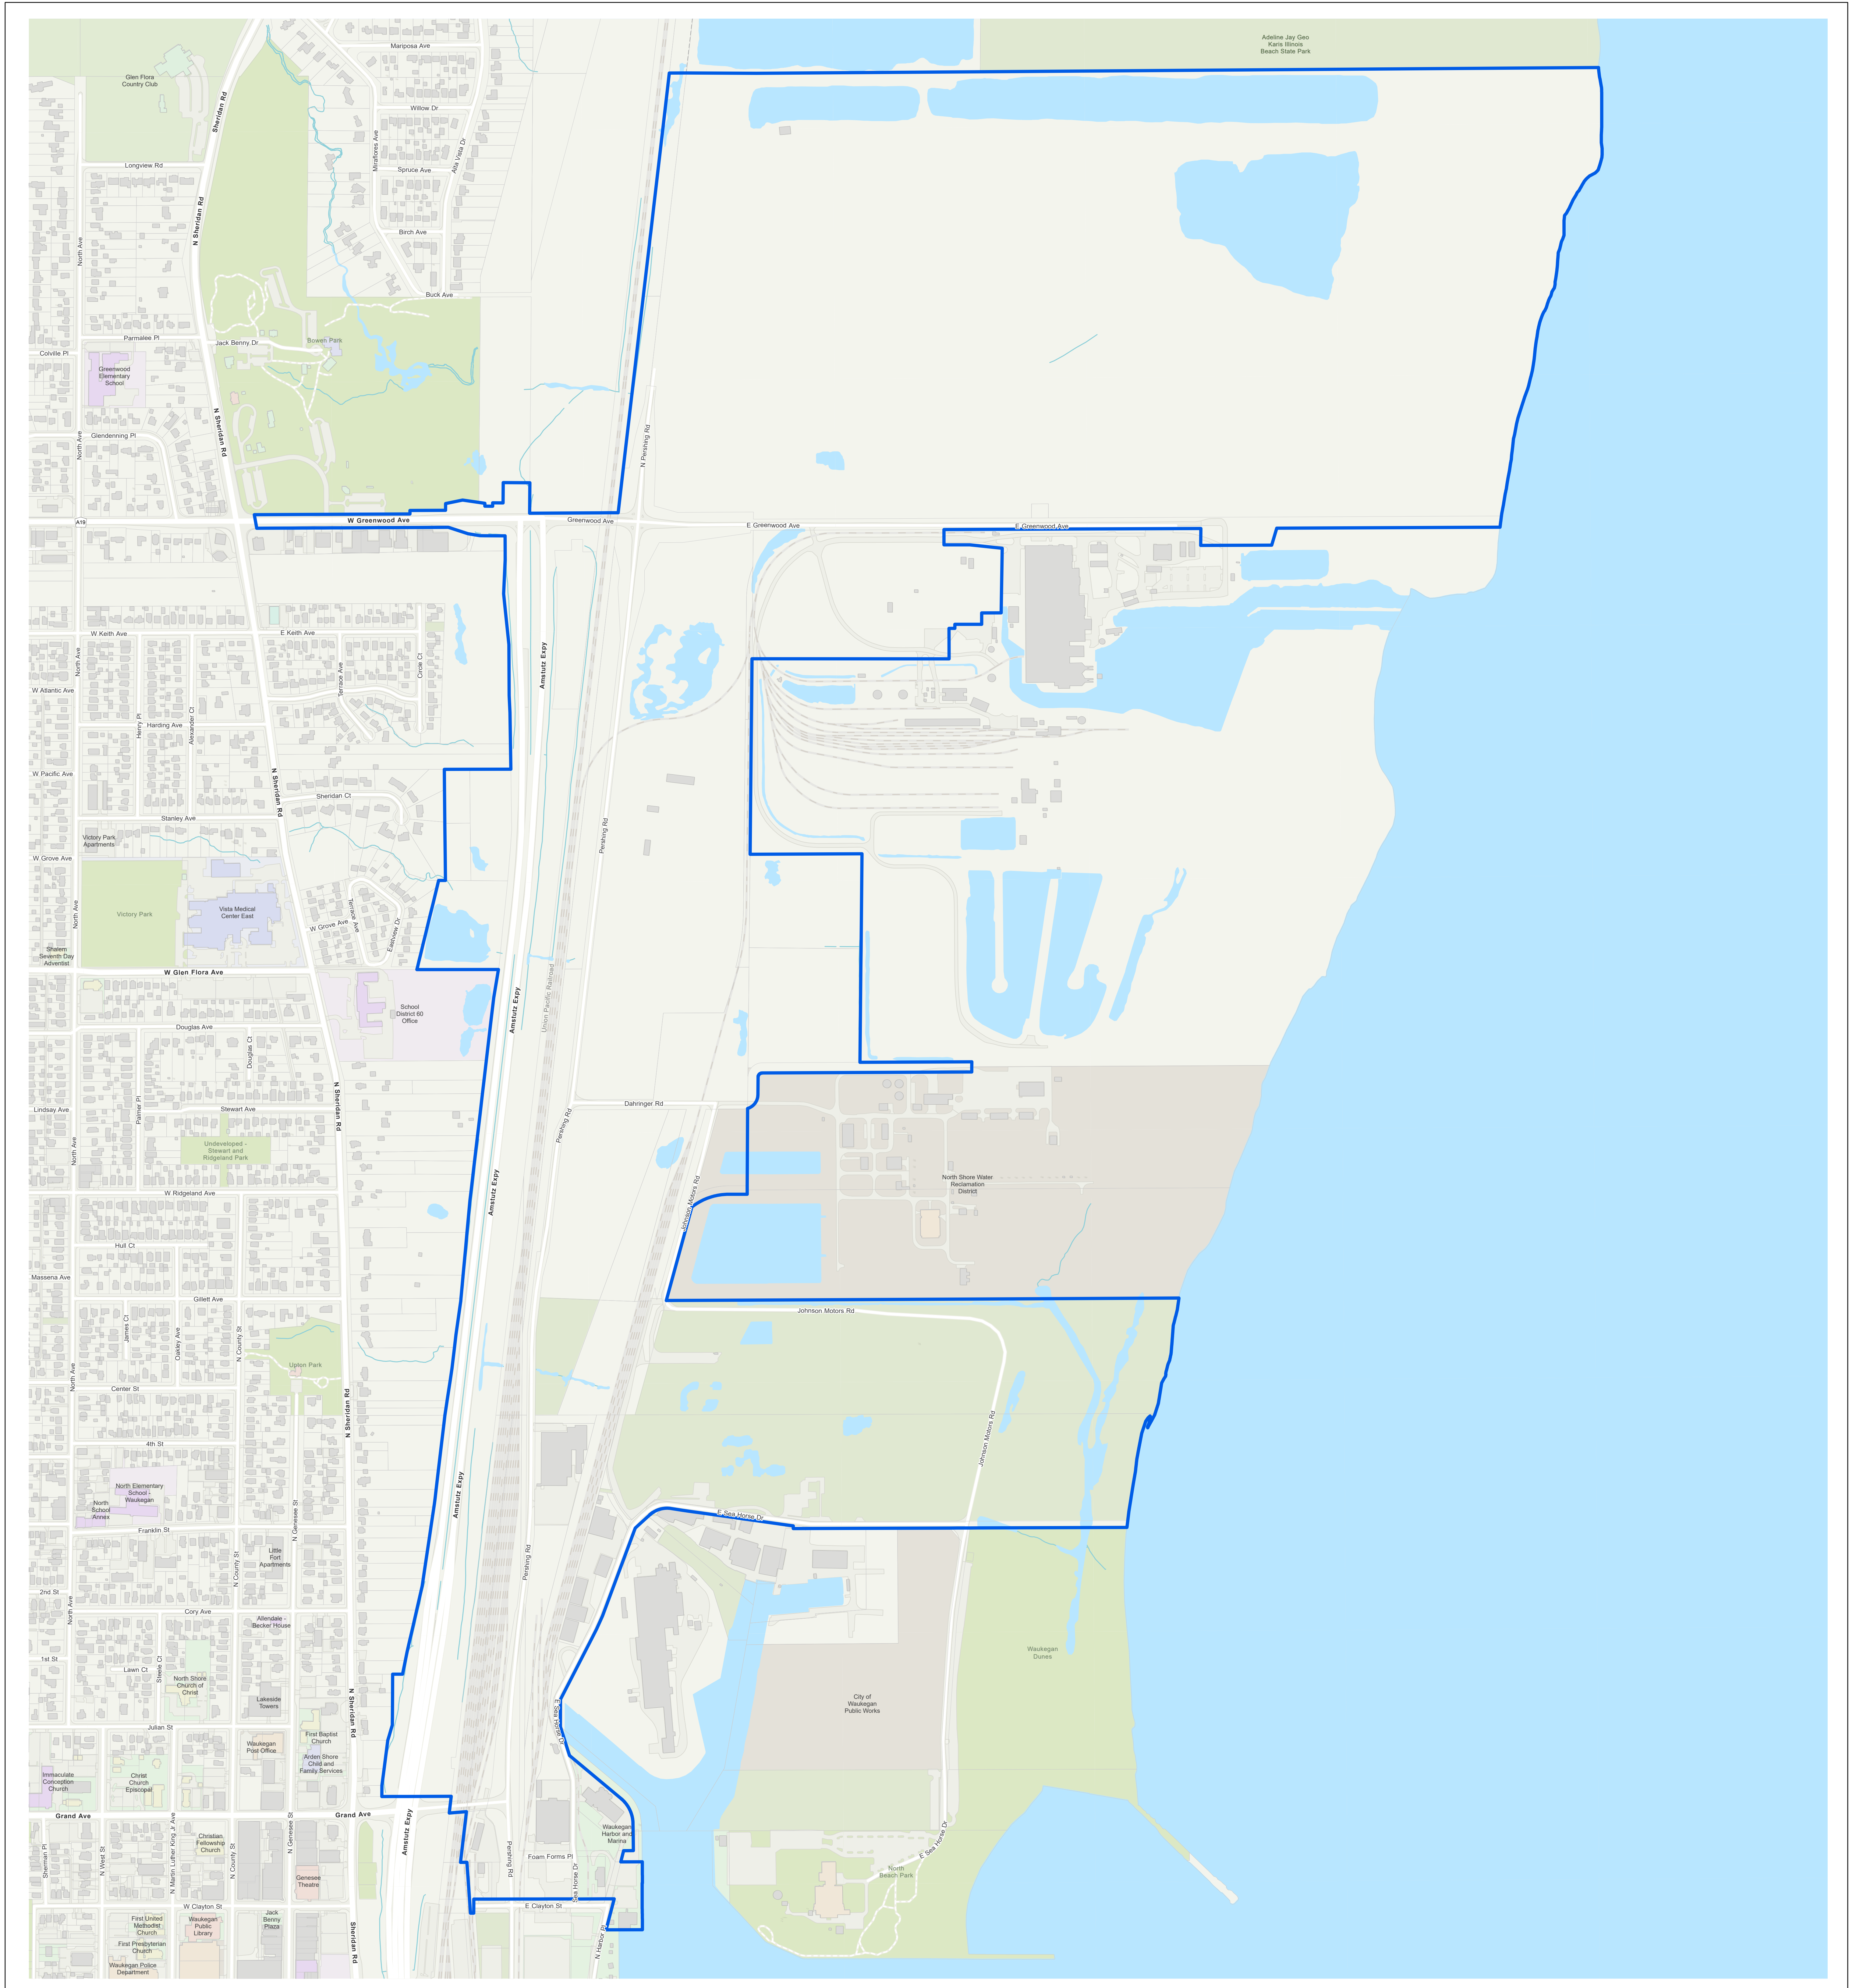

Waukegan Tax Increment Finance Area 7

Revised:
2023

Map Legend

- Water
- Parks and Forest Preserves
- Building Footprint
- Tax Parcels
- District Boundary