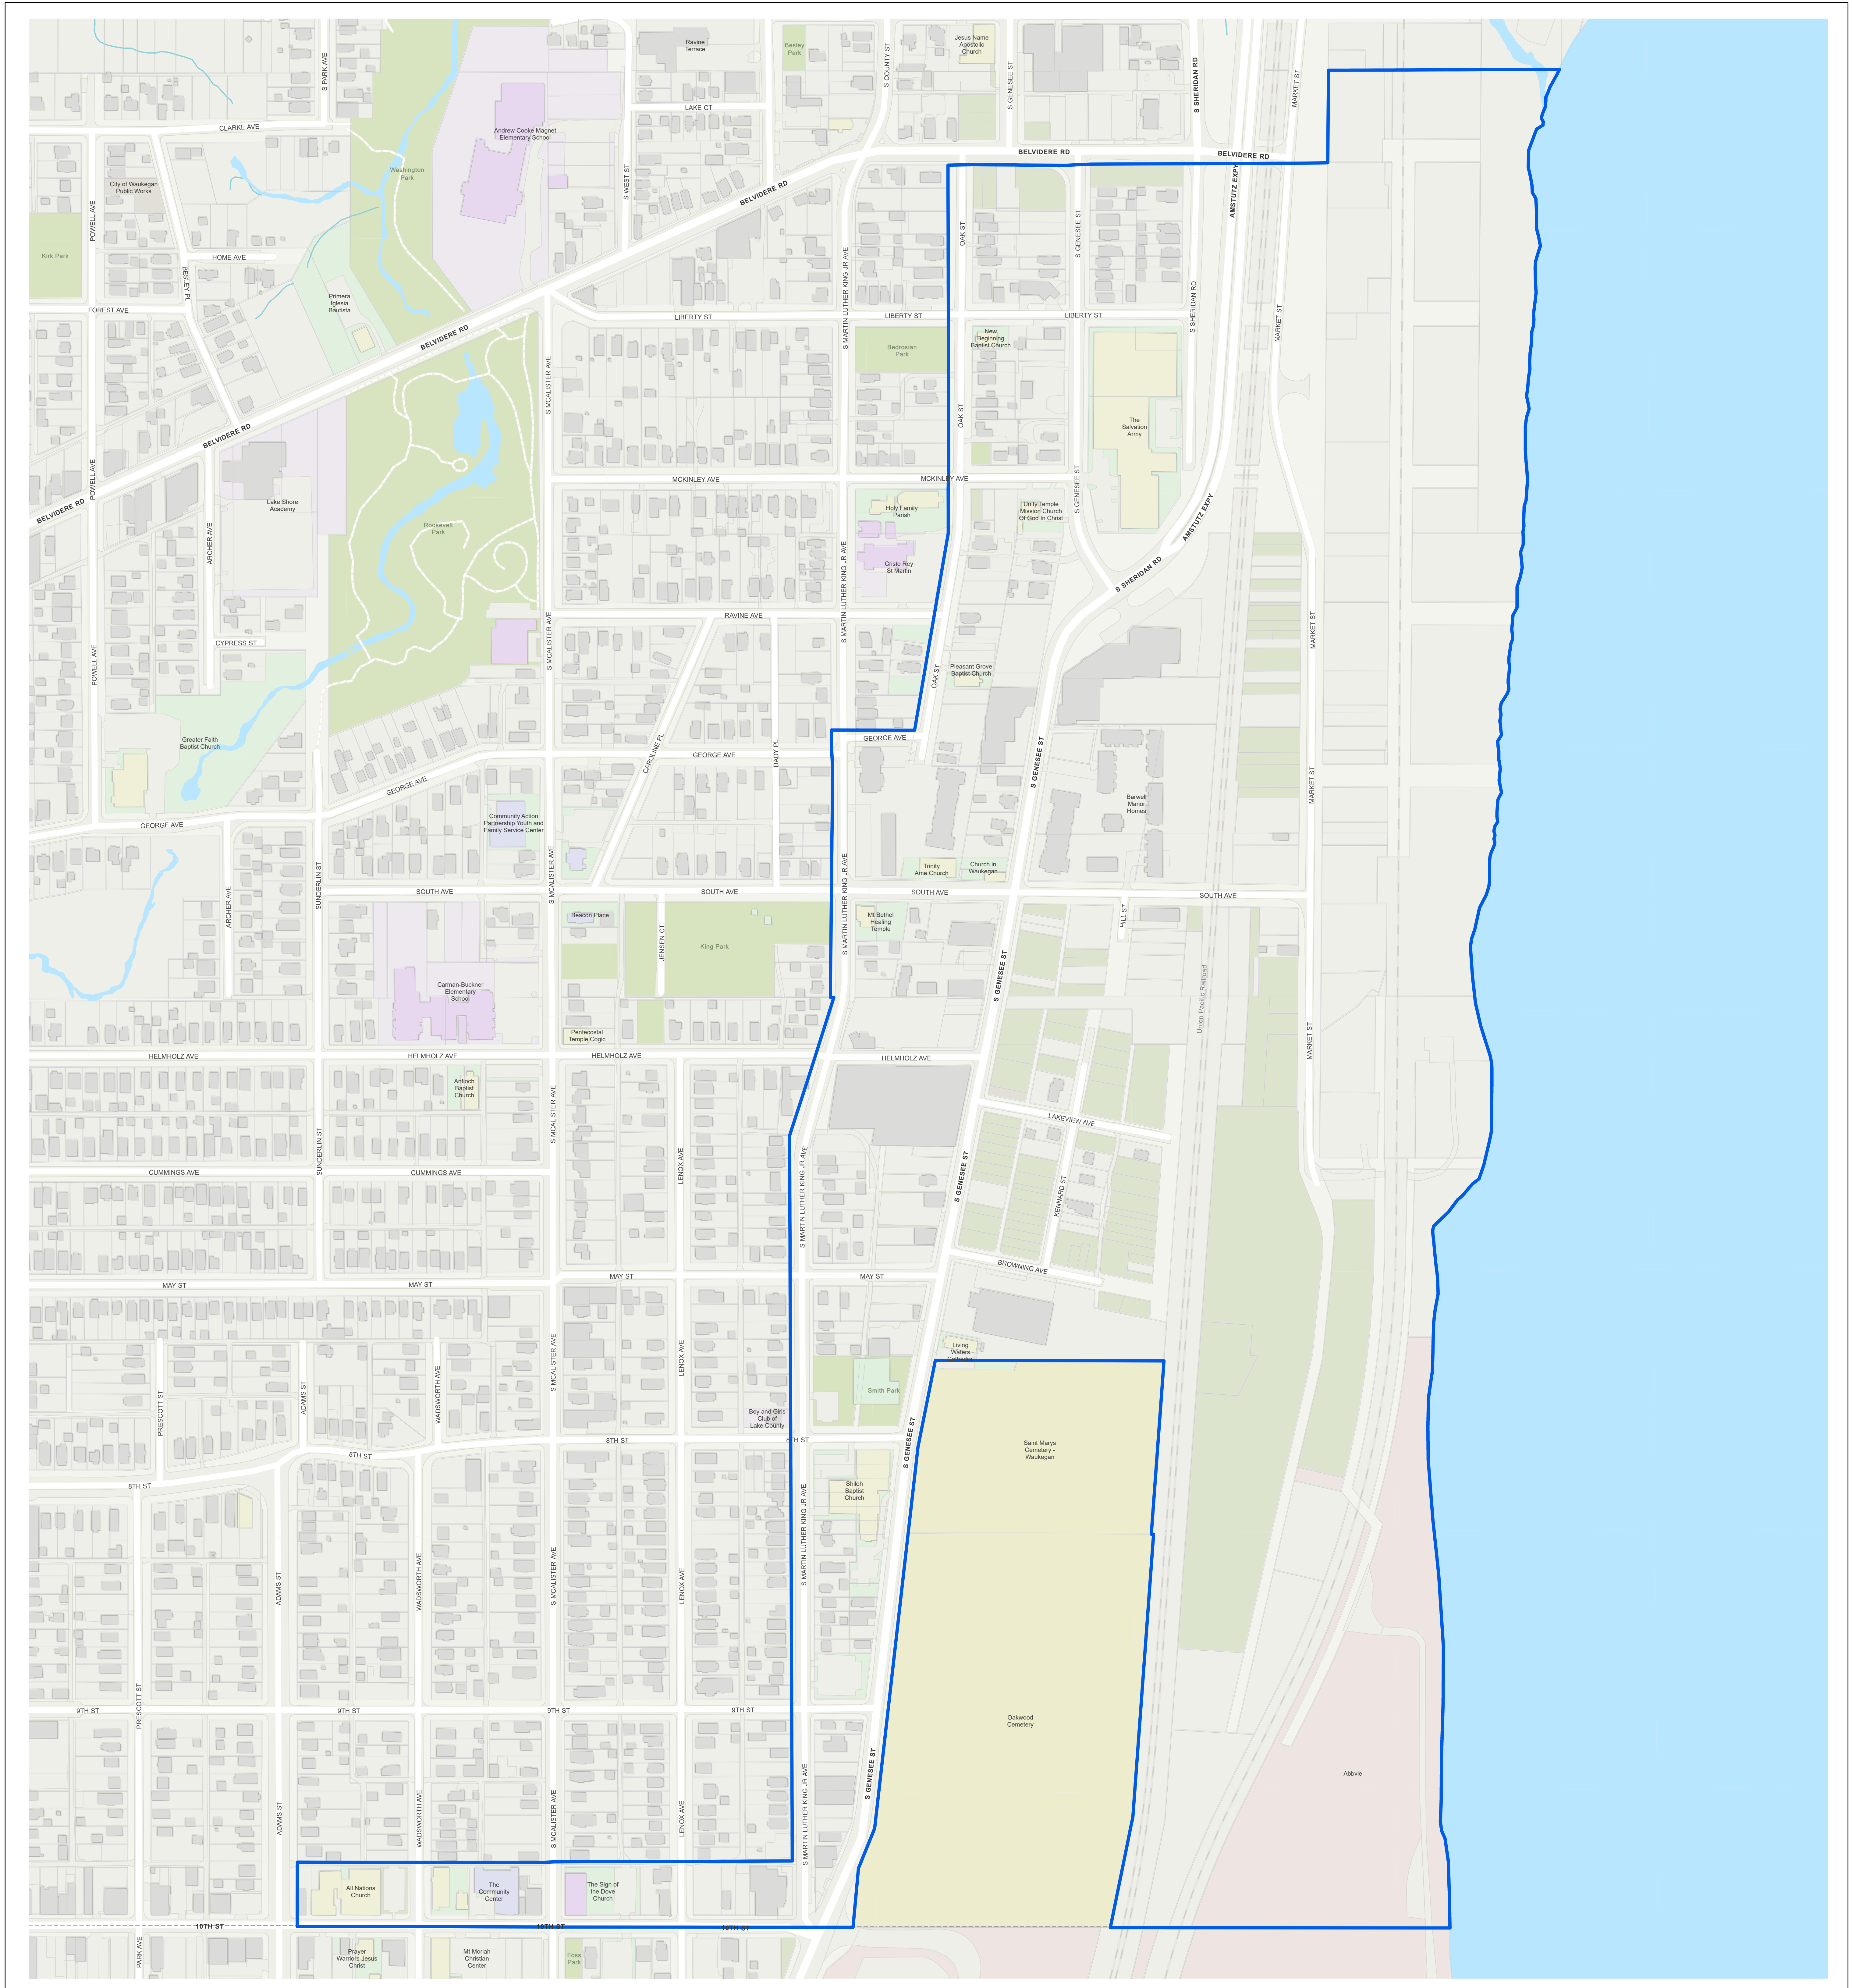

Waukegan Tax Increment Finance Area 9

Revised:
2023

Map Legend			
	Water		Tax Parcels
	Parks and Forest Preserves		District Boundary
	Building Footprint		