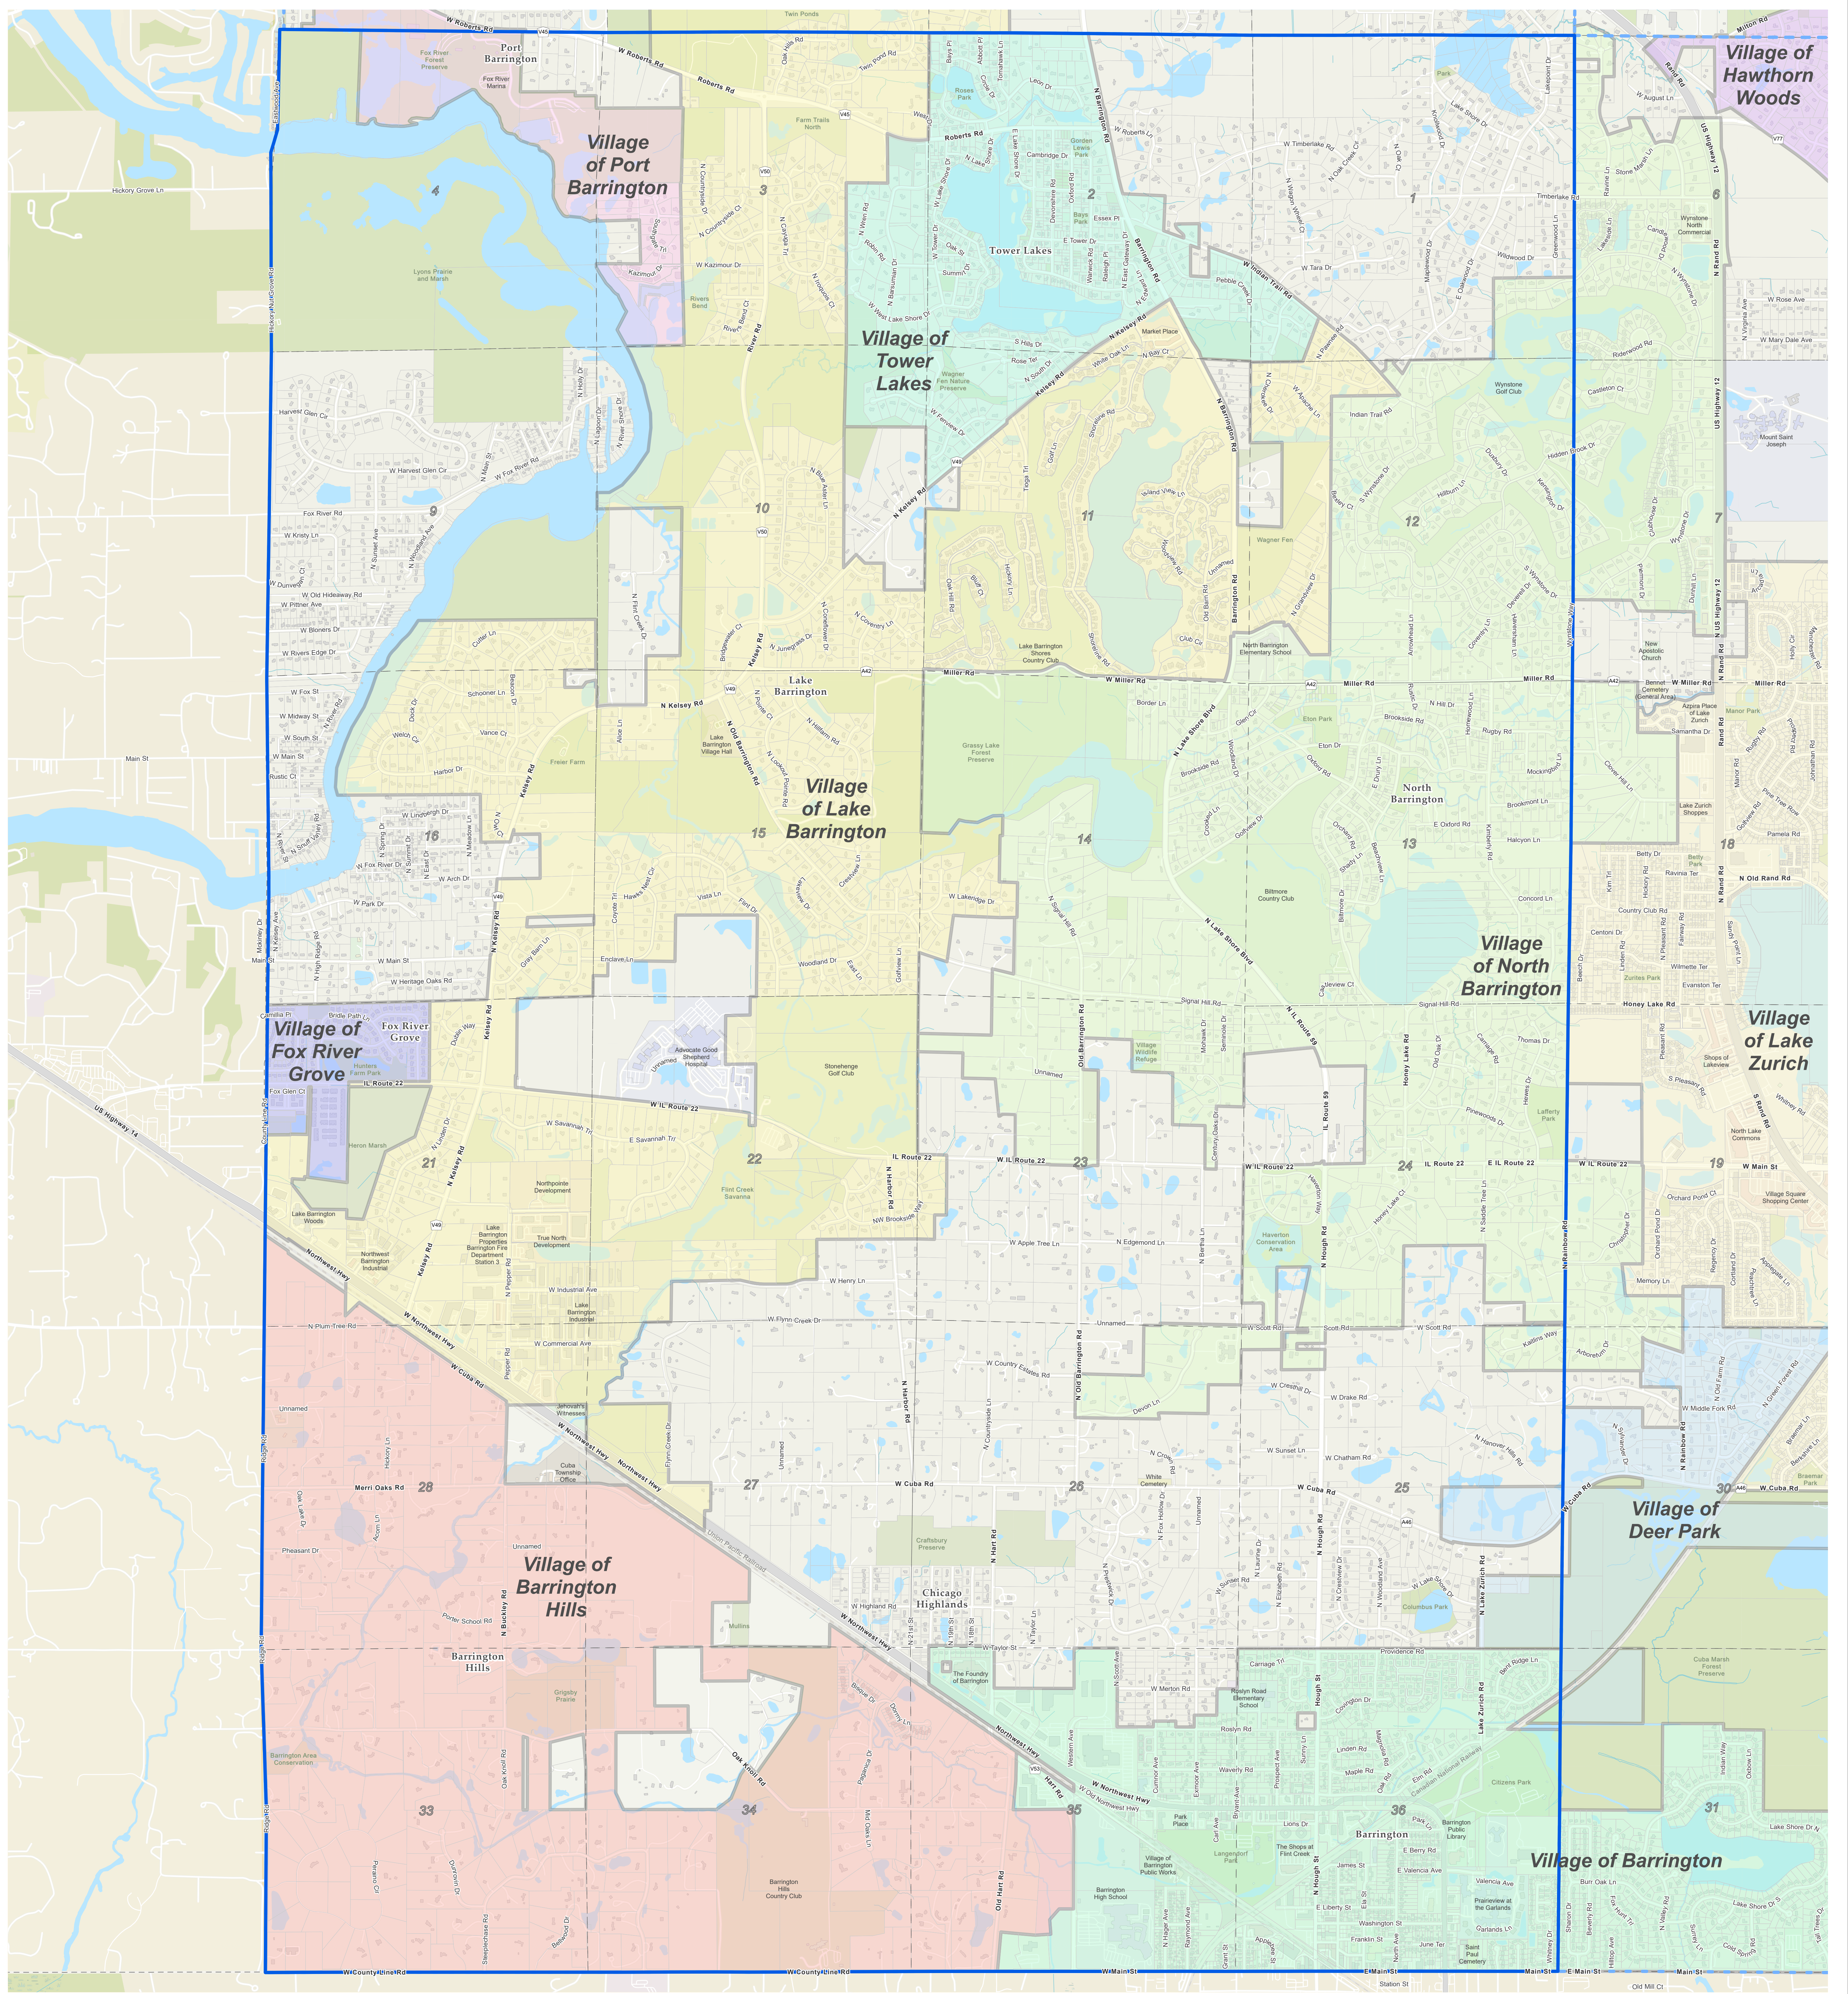

Cuba Township - City and Village

Prepared by:
Lake County GIS/Mapping Division
18 North County Street
Waukegan, Illinois 60085
(847) 377-2388

Revised:
2025

Map Legend

- Water
- Parks and Forest Preserves
- Building Footprint
- Township Boundary
- Tax Parcels
- District Boundary