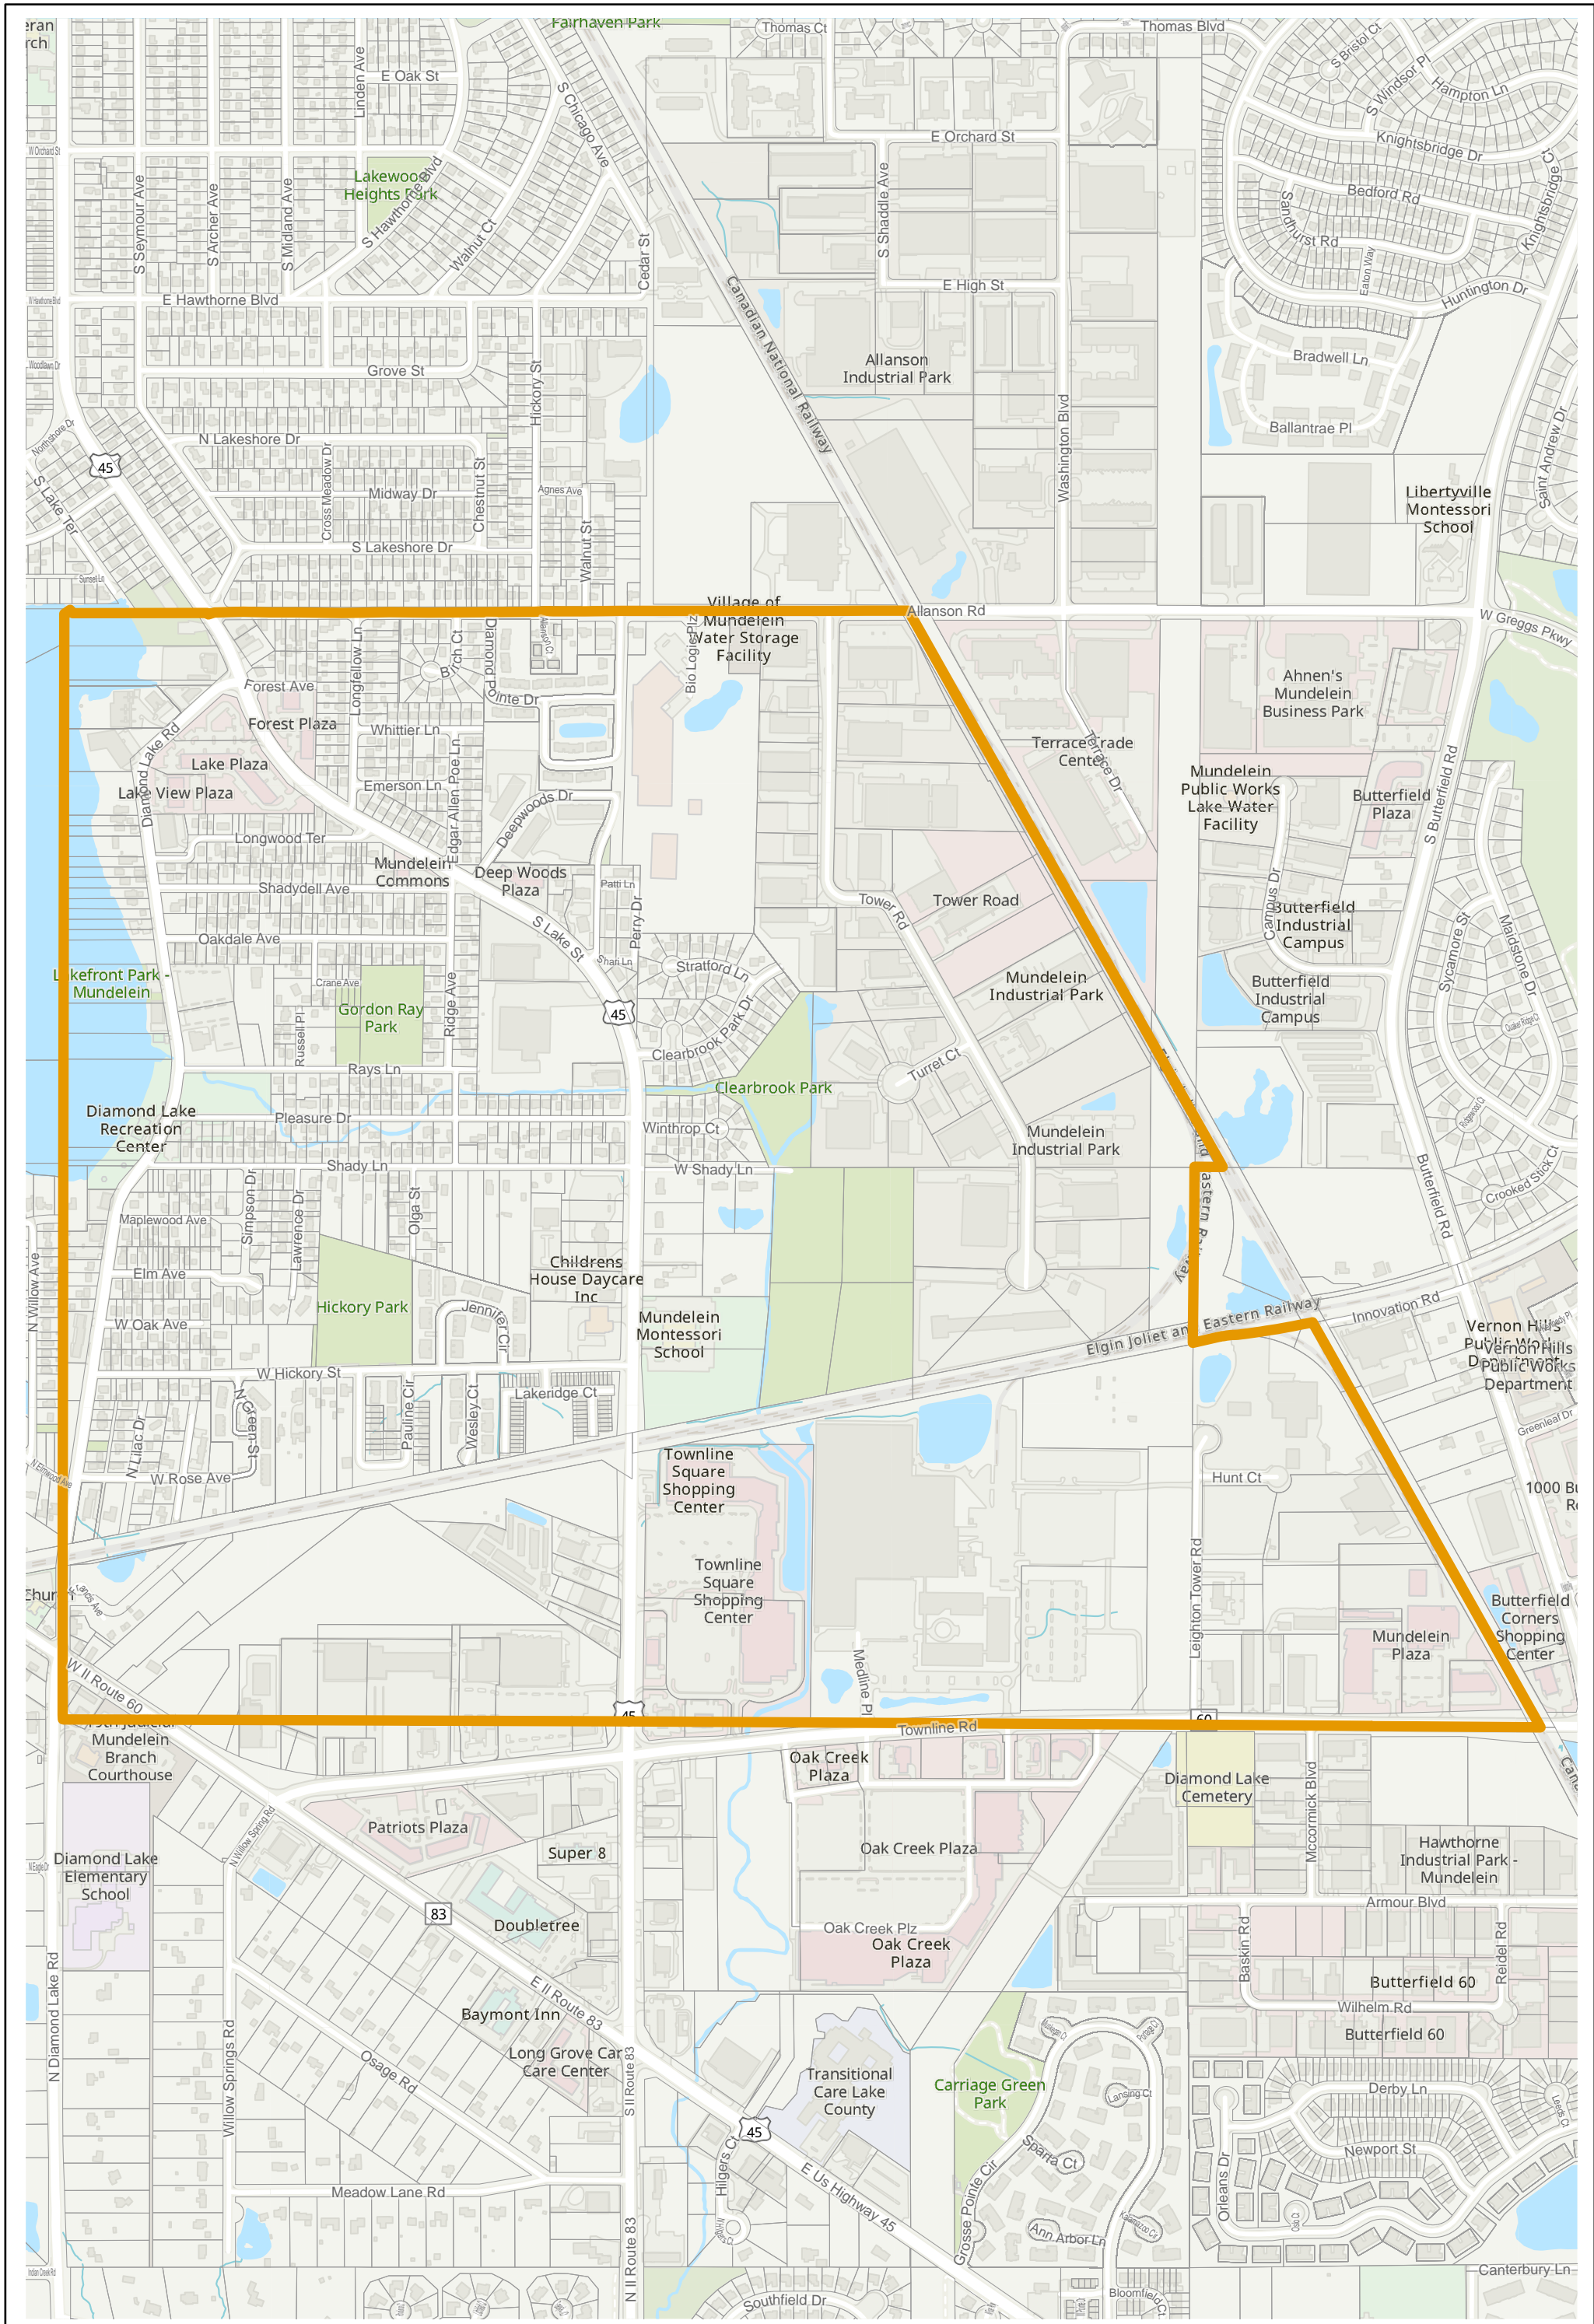

Election Precinct Map Book - Libertyville Township

Prepared By:
Lake County GIS/Mapping Division
18 N County St
Waukegan IL 60085
(847) 377-2373

-  District Boundary
-  Election Precincts

Precincts may change after the publication of this map.
Contact the office of the Lake County Clerk at
(847) 377-2400 for current information.

Revised 2022

Lake County 2022 Election Precinct Libertyville 174

Lake County 2022 Election Precinct Libertyville 175

Lake County 2022 Election Precinct Libertyville 176

2022 Election Precincts
Tax Parcels

Lake County 2022 Election Precinct Libertyville 177

Lake County 2022 Election Precinct Libertyville 178

Lake County 2022 Election Precinct Libertyville 179

2022 Election Precincts
 Tax Parcels

Lake County 2022 Election Precinct Libertyville 180

Lake County 2022 Election Precinct Libertyville 181

Lake County 2022 Election Precinct Libertyville 182

Lake County 2022 Election Precinct Libertyville 183

Lake County 2022 Election Precinct Libertyville 184