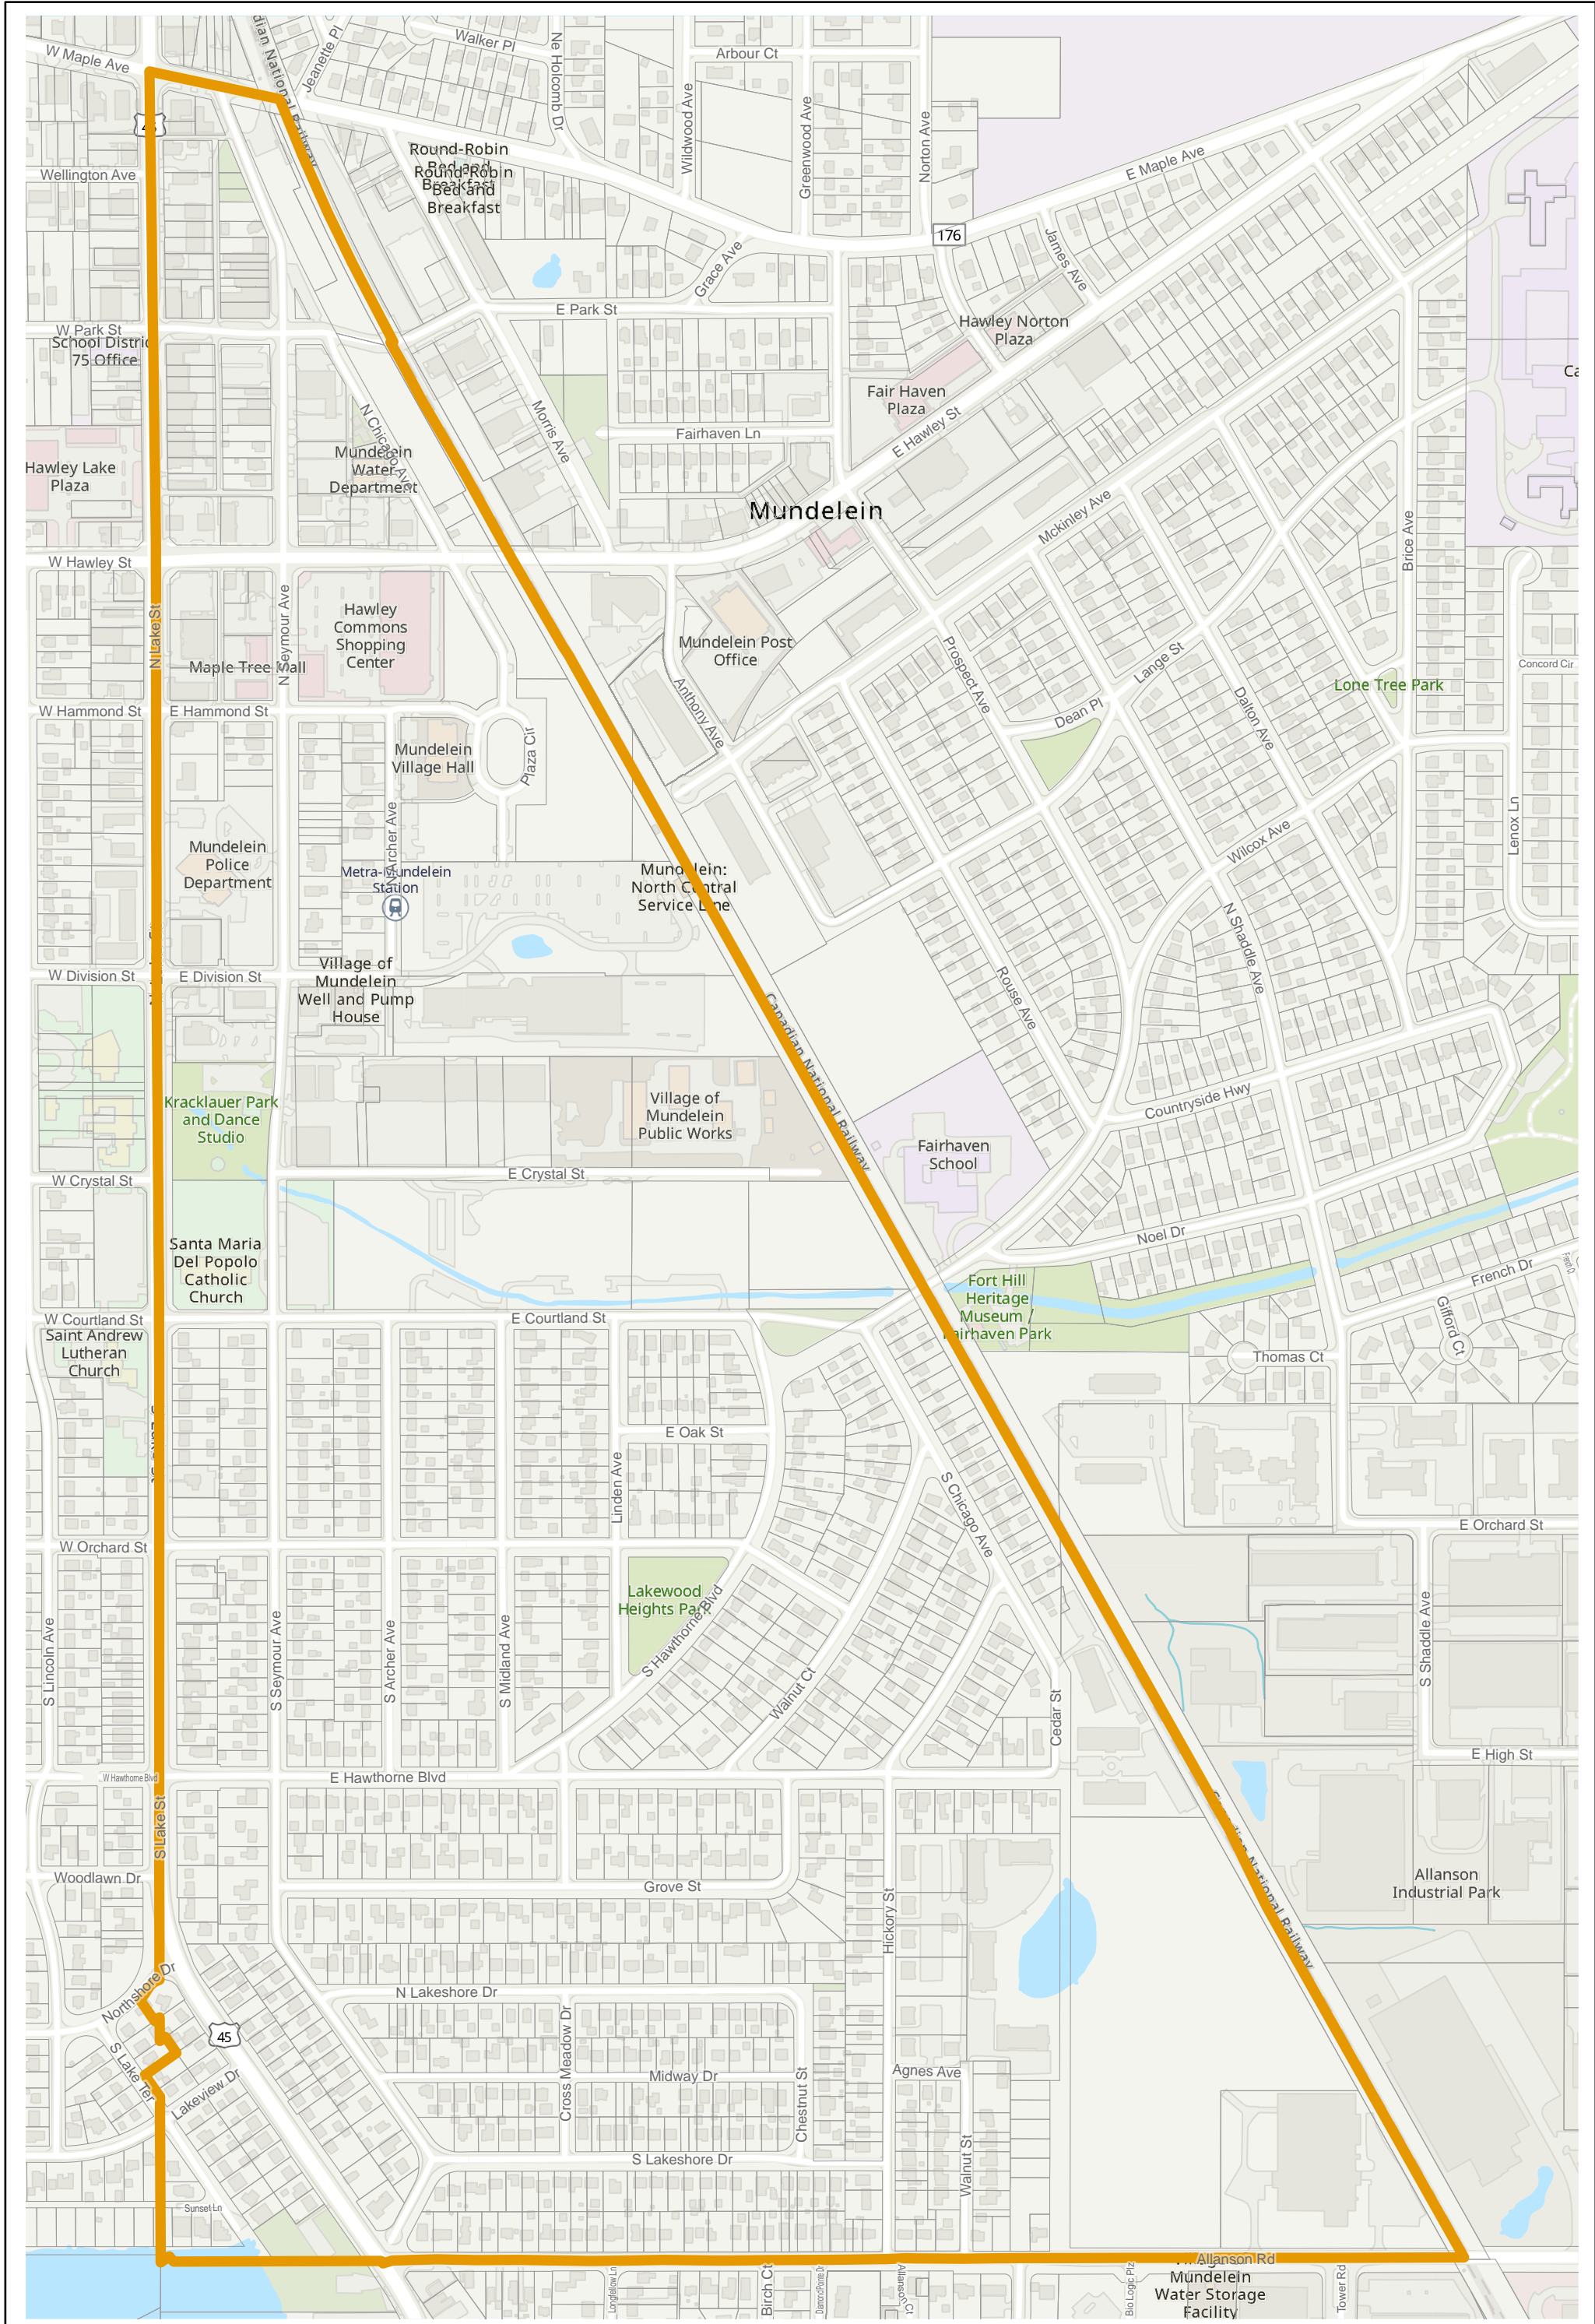

Election Precinct Map Book - Libertyville Township

Prepared By:
Lake County GIS/Mapping Division
18 N County St
Waukegan IL 60085
(847) 377-2373

-  District Boundary
-  Election Precincts

Precincts may change after the publication of this map.
Contact the office of the Lake County Clerk at
(847) 377-2400 for current information.

Revised 2022

Lake County 2022 Election Precinct Libertyville 174

Lake County 2022 Election Precinct Libertyville 175

Lake County 2022 Election Precinct Libertyville 176

2022 Election Precincts
Tax Parcels

Lake County 2022 Election Precinct Libertyville 177

Lake County 2022 Election Precinct Libertyville 178

Lake County 2022 Election Precinct Libertyville 179

2022 Election Precincts
 Tax Parcels

Lake County 2022 Election Precinct Libertyville 180

Lake County 2022 Election Precinct Libertyville 181

Lake County 2022 Election Precinct Libertyville 182

Lake County 2022 Election Precinct Libertyville 183

Lake County 2022 Election Precinct Libertyville 184