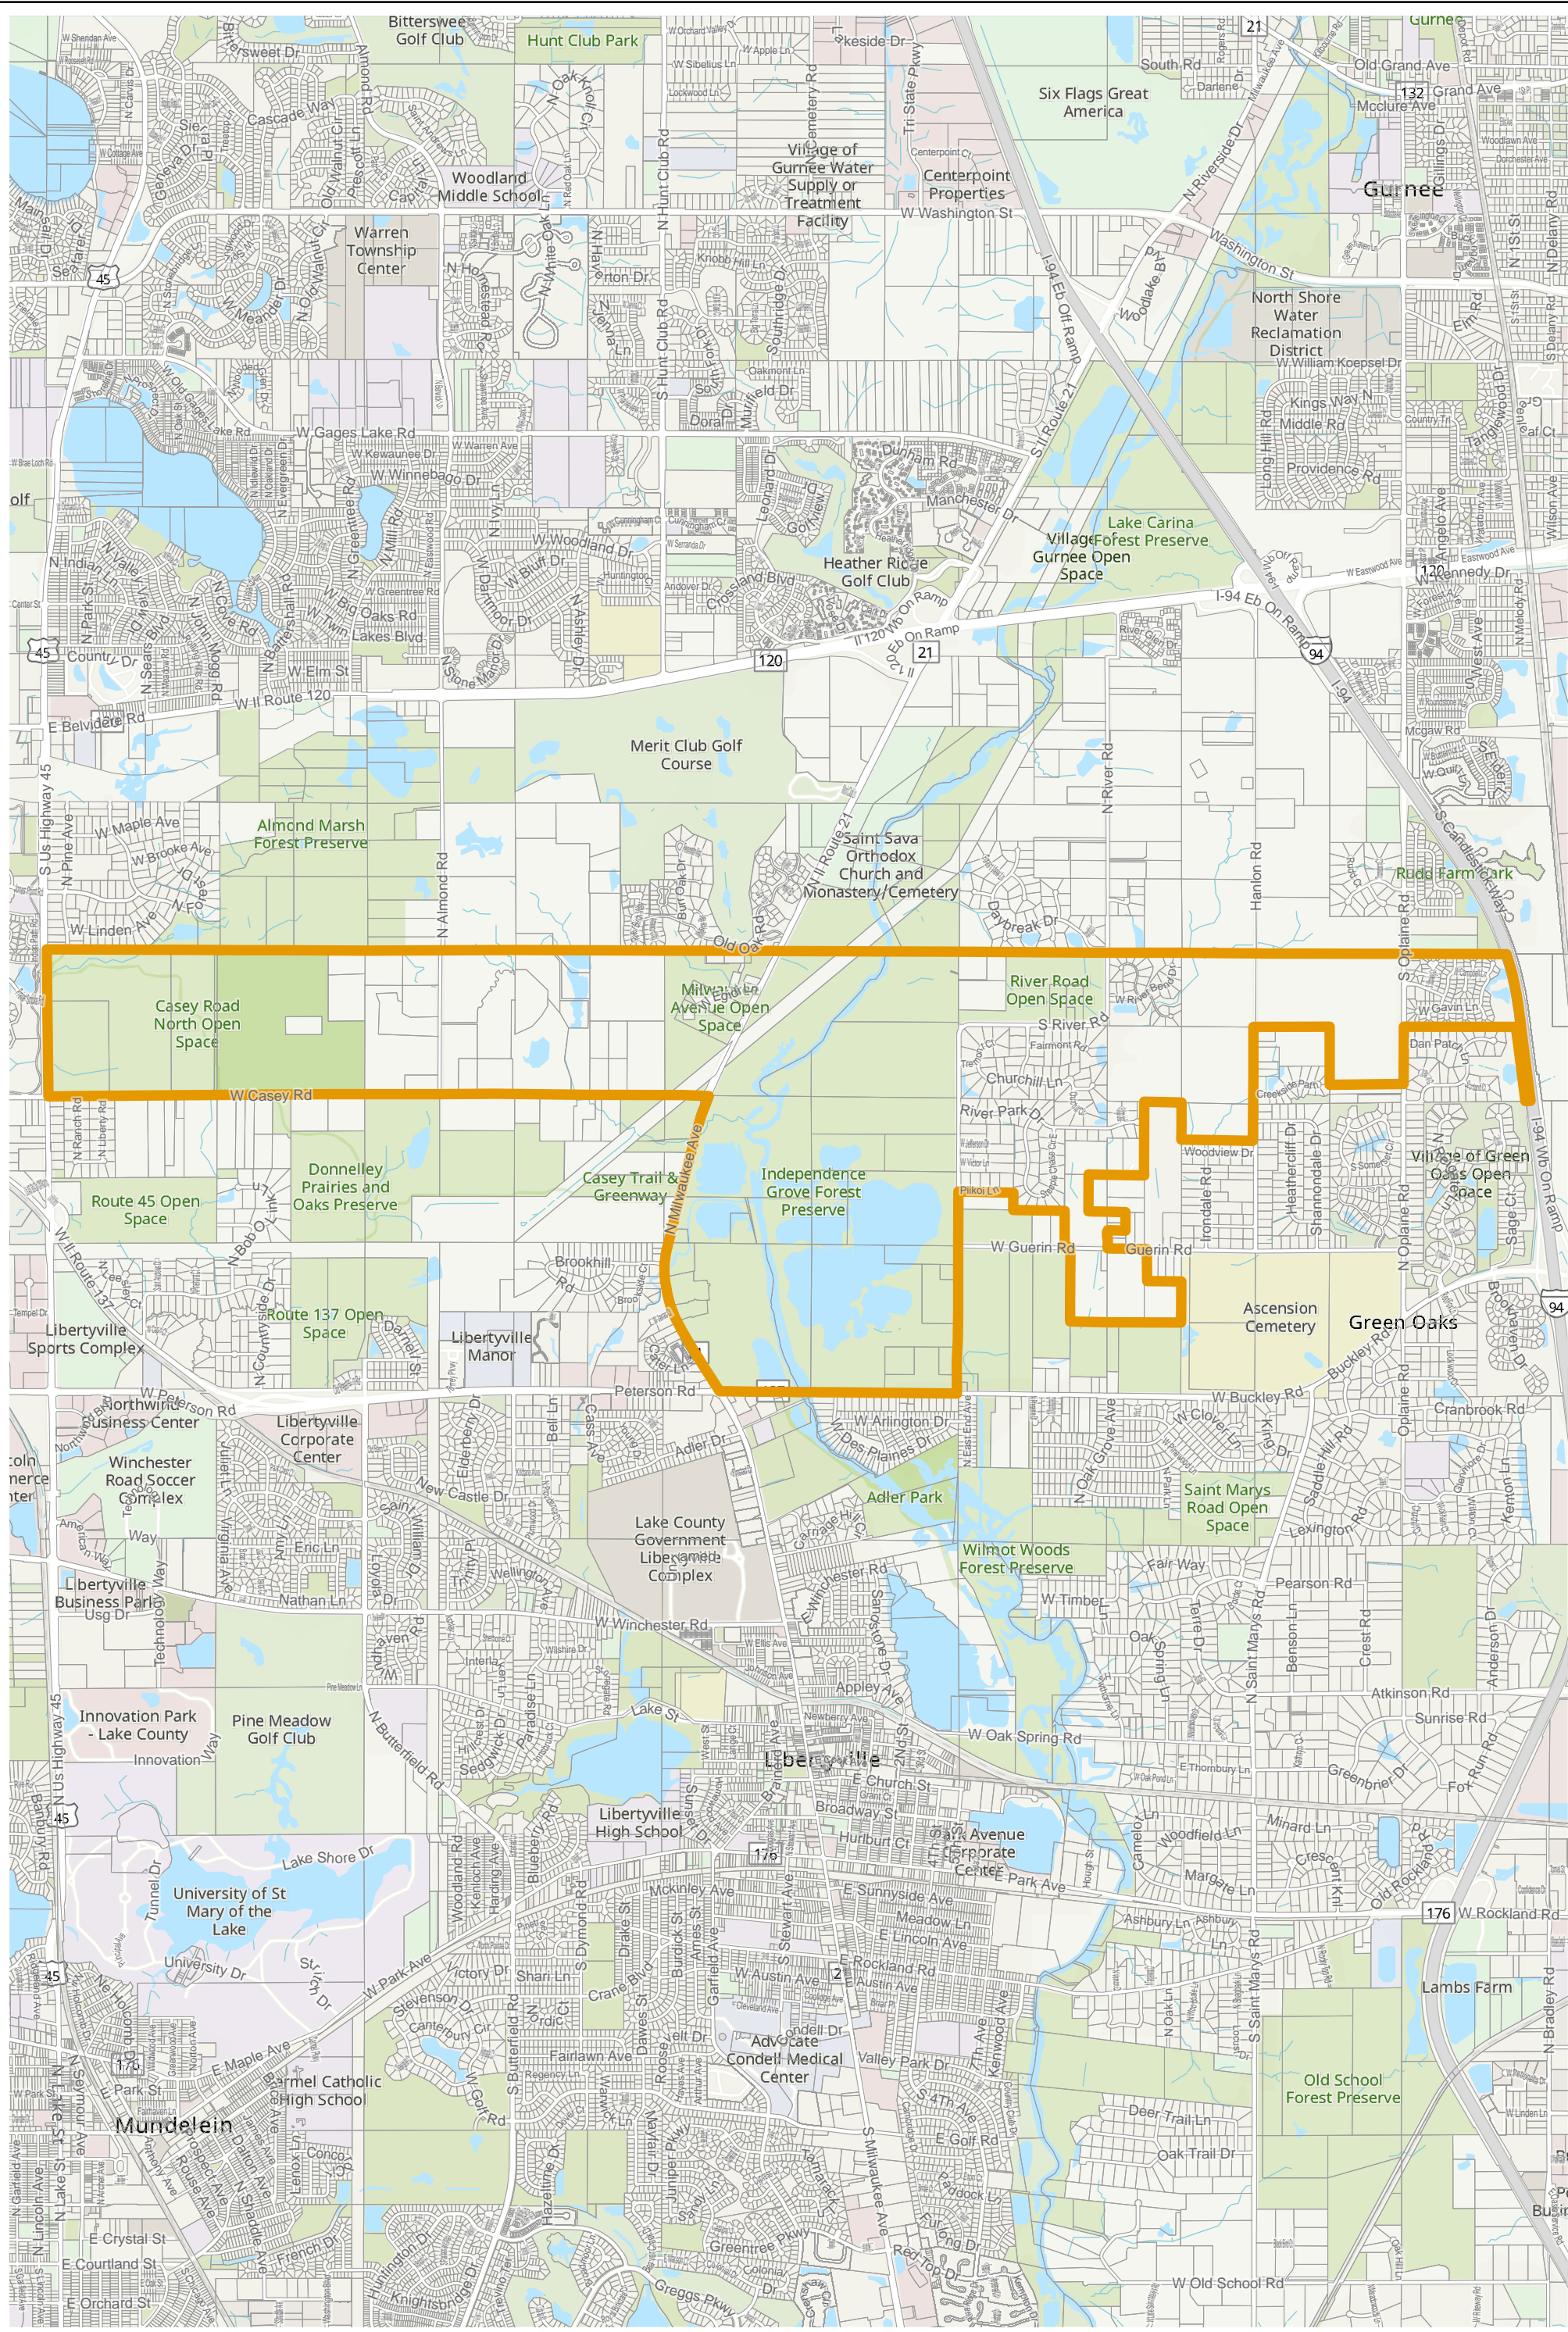

Election Precinct Map Book - Libertyville Township

Prepared By:
Lake County GIS/Mapping Division
18 N County St
Waukegan IL 60085
(847) 377-2373

-  District Boundary
-  Election Precincts

Precincts may change after the publication of this map.
Contact the office of the Lake County Clerk at
(847) 377-2400 for current information.

Revised 2022

Lake County 2022 Election Precinct Libertyville 174

Lake County 2022 Election Precinct Libertyville 175

Lake County 2022 Election Precinct Libertyville 176

2022 Election Precincts
Tax Parcels

Lake County 2022 Election Precinct Libertyville 177

Lake County 2022 Election Precinct Libertyville 178

Lake County 2022 Election Precinct Libertyville 179

2022 Election Precincts
 Tax Parcels

Lake County 2022 Election Precinct Libertyville 180