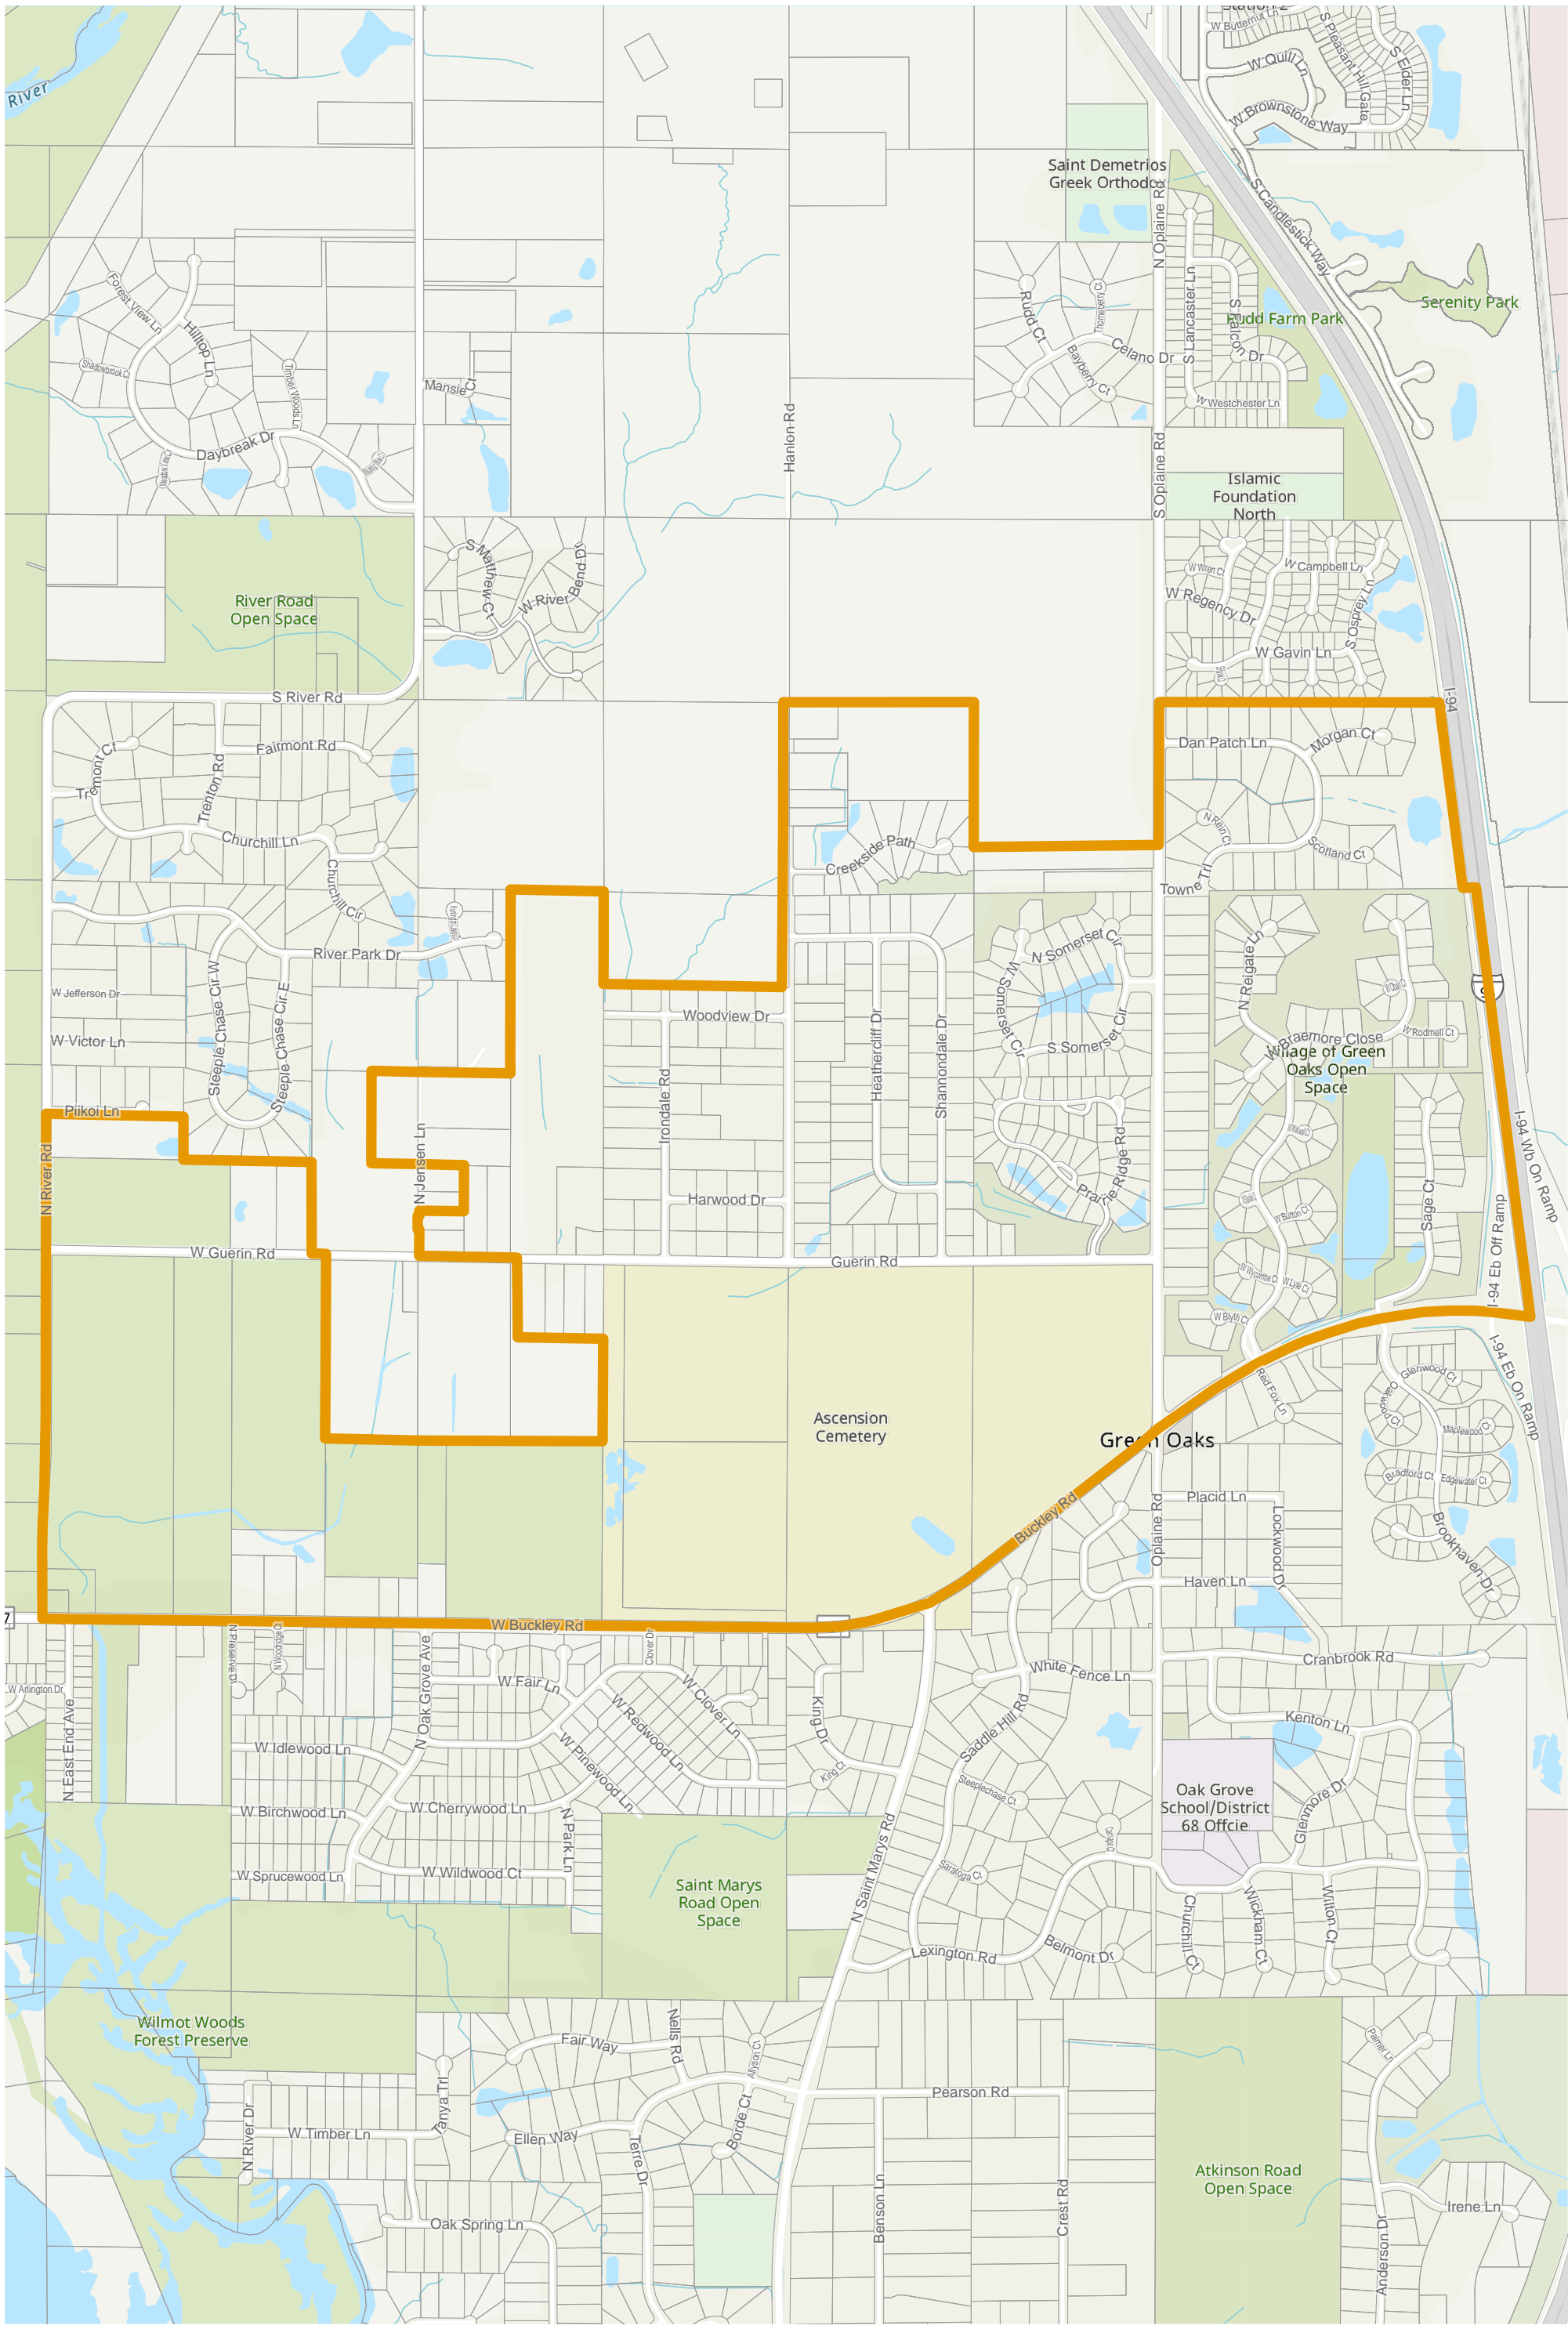

Election Precinct Map Book - Libertyville Township

Prepared By:
Lake County GIS/Mapping Division
18 N County St
Waukegan IL 60085
(847) 377-2373

-  District Boundary
-  Election Precincts

Precincts may change after the publication of this map.
Contact the office of the Lake County Clerk at
(847) 377-2400 for current information.

Revised 2022

Lake County 2022 Election Precinct Libertyville 174

Lake County 2022 Election Precinct Libertyville 175

Lake County 2022 Election Precinct Libertyville 176

2022 Election Precincts
Tax Parcels

Lake County 2022 Election Precinct Libertyville 177

Lake County 2022 Election Precinct Libertyville 178

Lake County 2022 Election Precinct Libertyville 179

2022 Election Precincts
 Tax Parcels

Lake County 2022 Election Precinct Libertyville 180

Lake County 2022 Election Precinct Libertyville 181

Lake County 2022 Election Precinct Libertyville 182

Lake County 2022 Election Precinct Libertyville 183

Lake County 2022 Election Precinct Libertyville 184