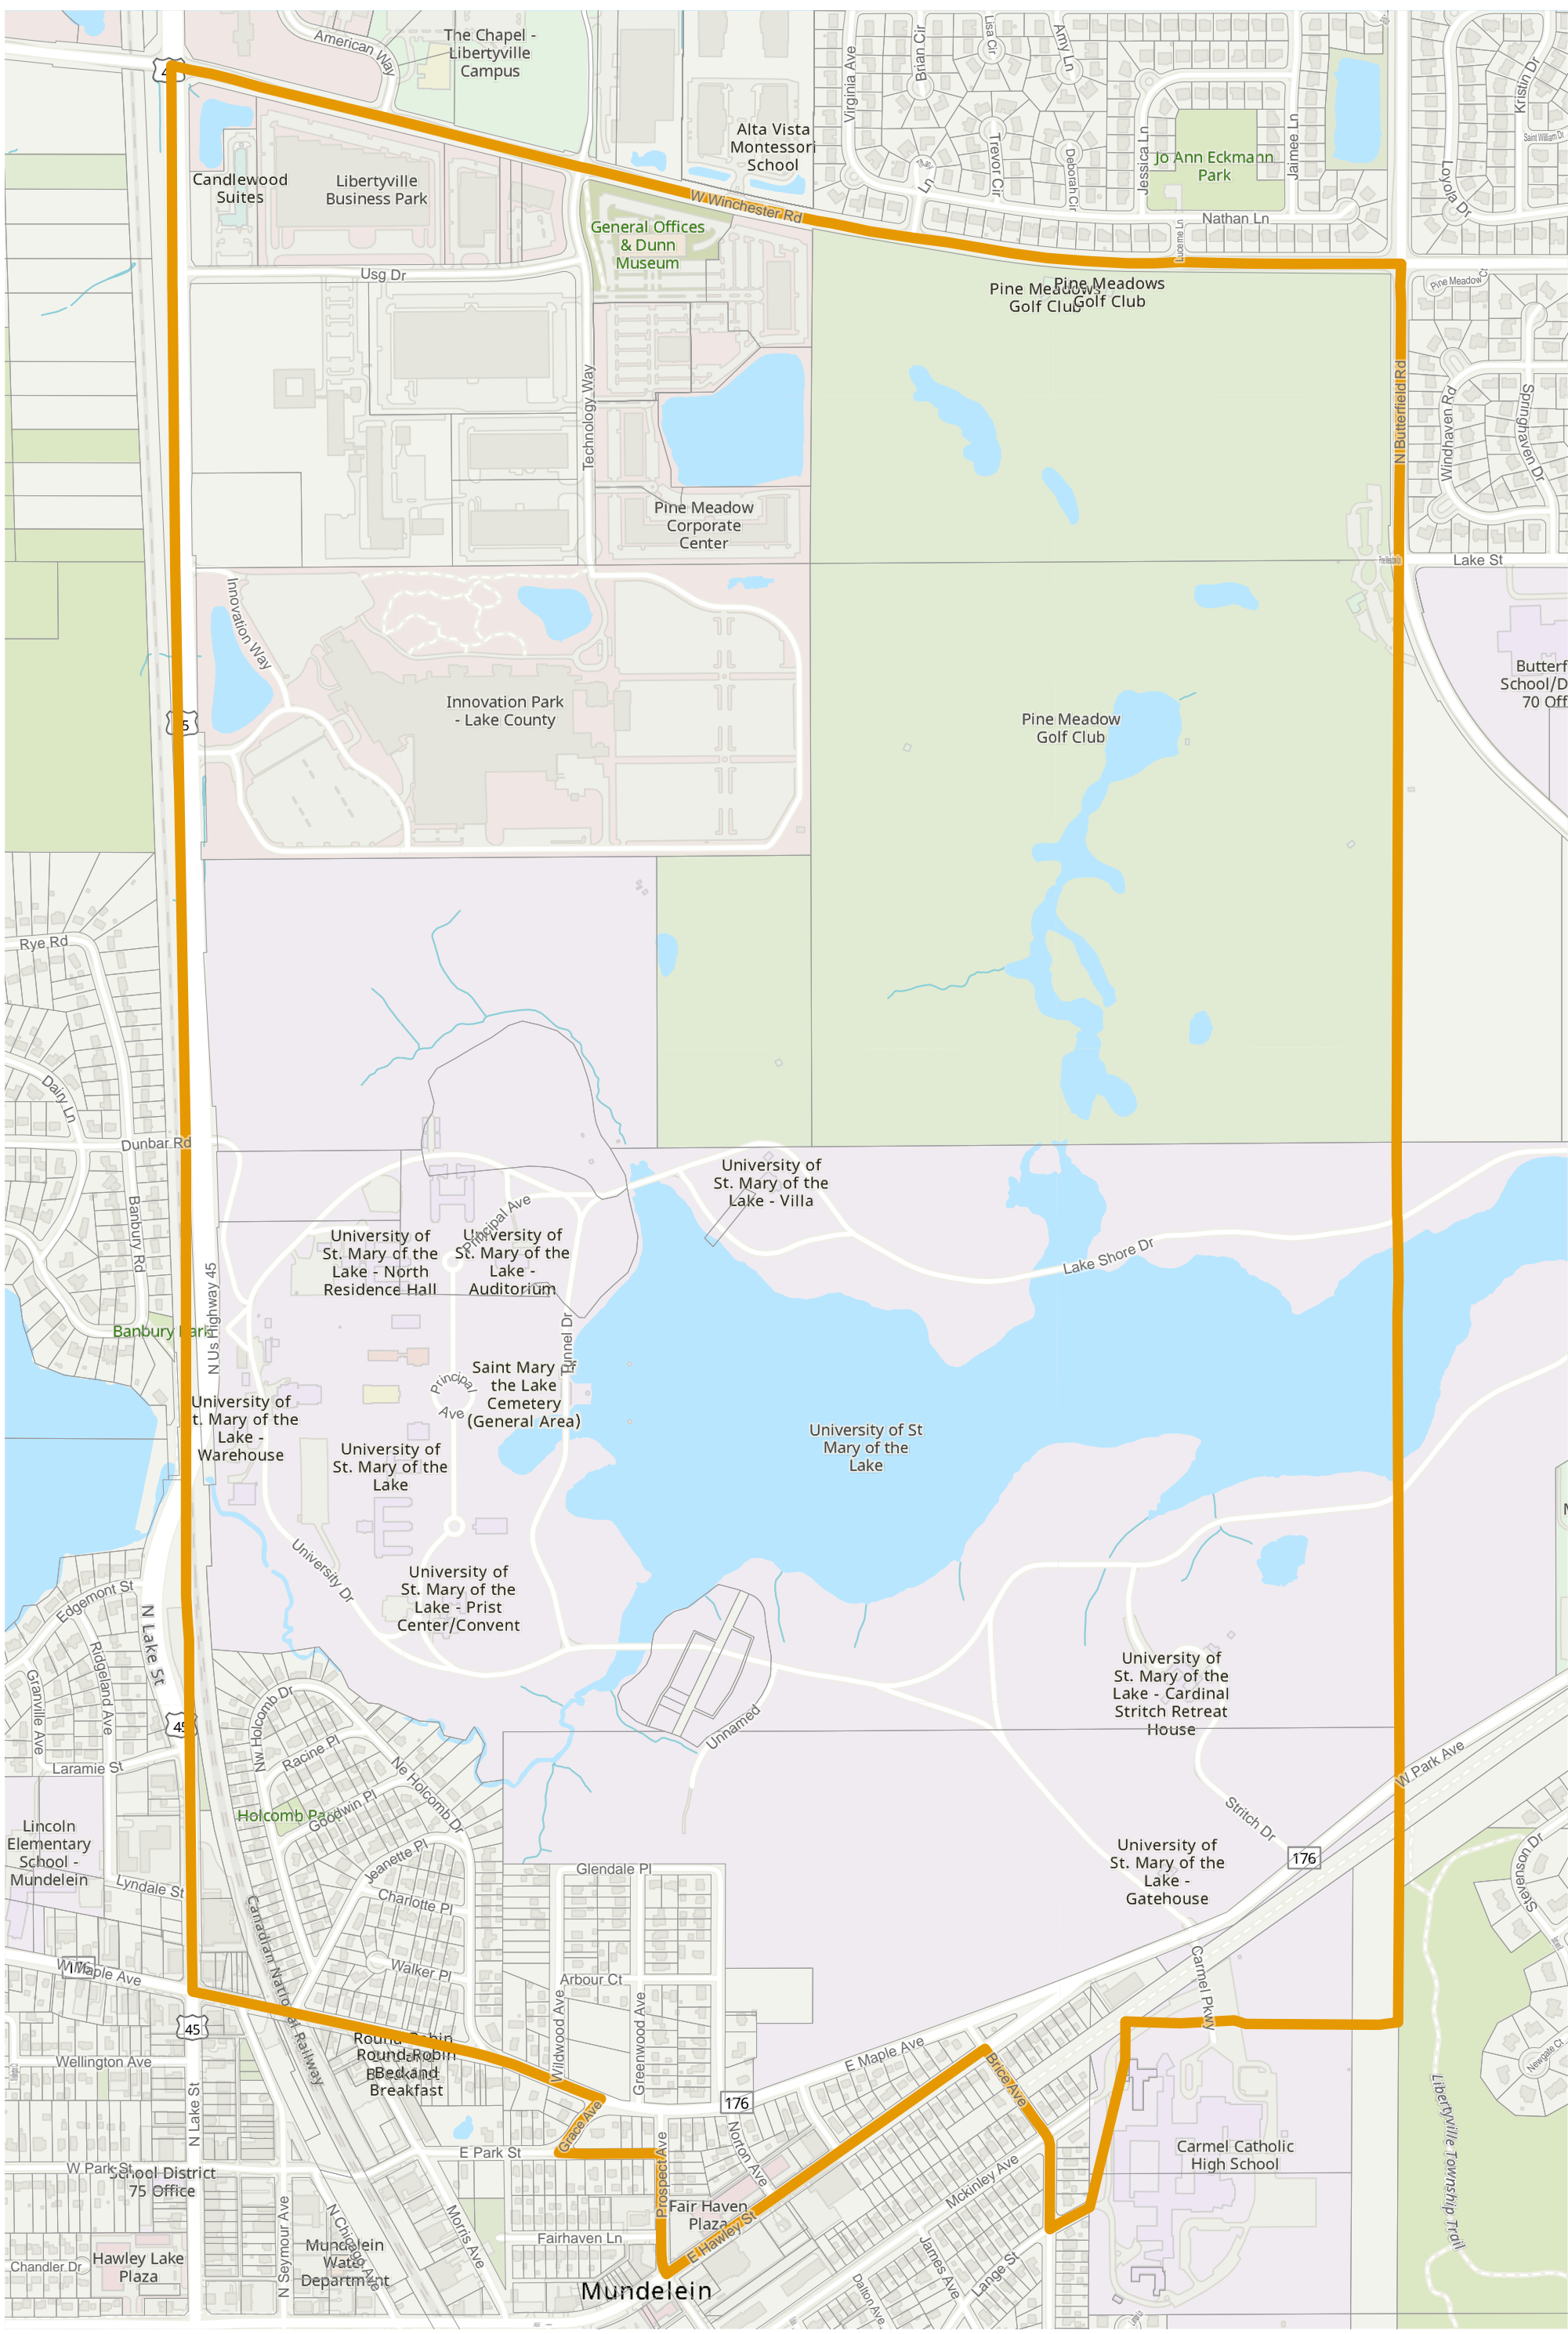

Election Precinct Map Book - Libertyville Township

Prepared By:
Lake County GIS/Mapping Division
18 N County St
Waukegan IL 60085
(847) 377-2373

-  District Boundary
-  Election Precincts

Precincts may change after the publication of this map.
Contact the office of the Lake County Clerk at
(847) 377-2400 for current information.

Revised 2022

Lake County 2022 Election Precinct Libertyville 174

Lake County 2022 Election Precinct Libertyville 175

Lake County 2022 Election Precinct Libertyville 176

2022 Election Precincts
Tax Parcels

Lake County 2022 Election Precinct Libertyville 177

Lake County 2022 Election Precinct Libertyville 178

Lake County 2022 Election Precinct Libertyville 179

2022 Election Precincts
 Tax Parcels

Lake County 2022 Election Precinct Libertyville 180