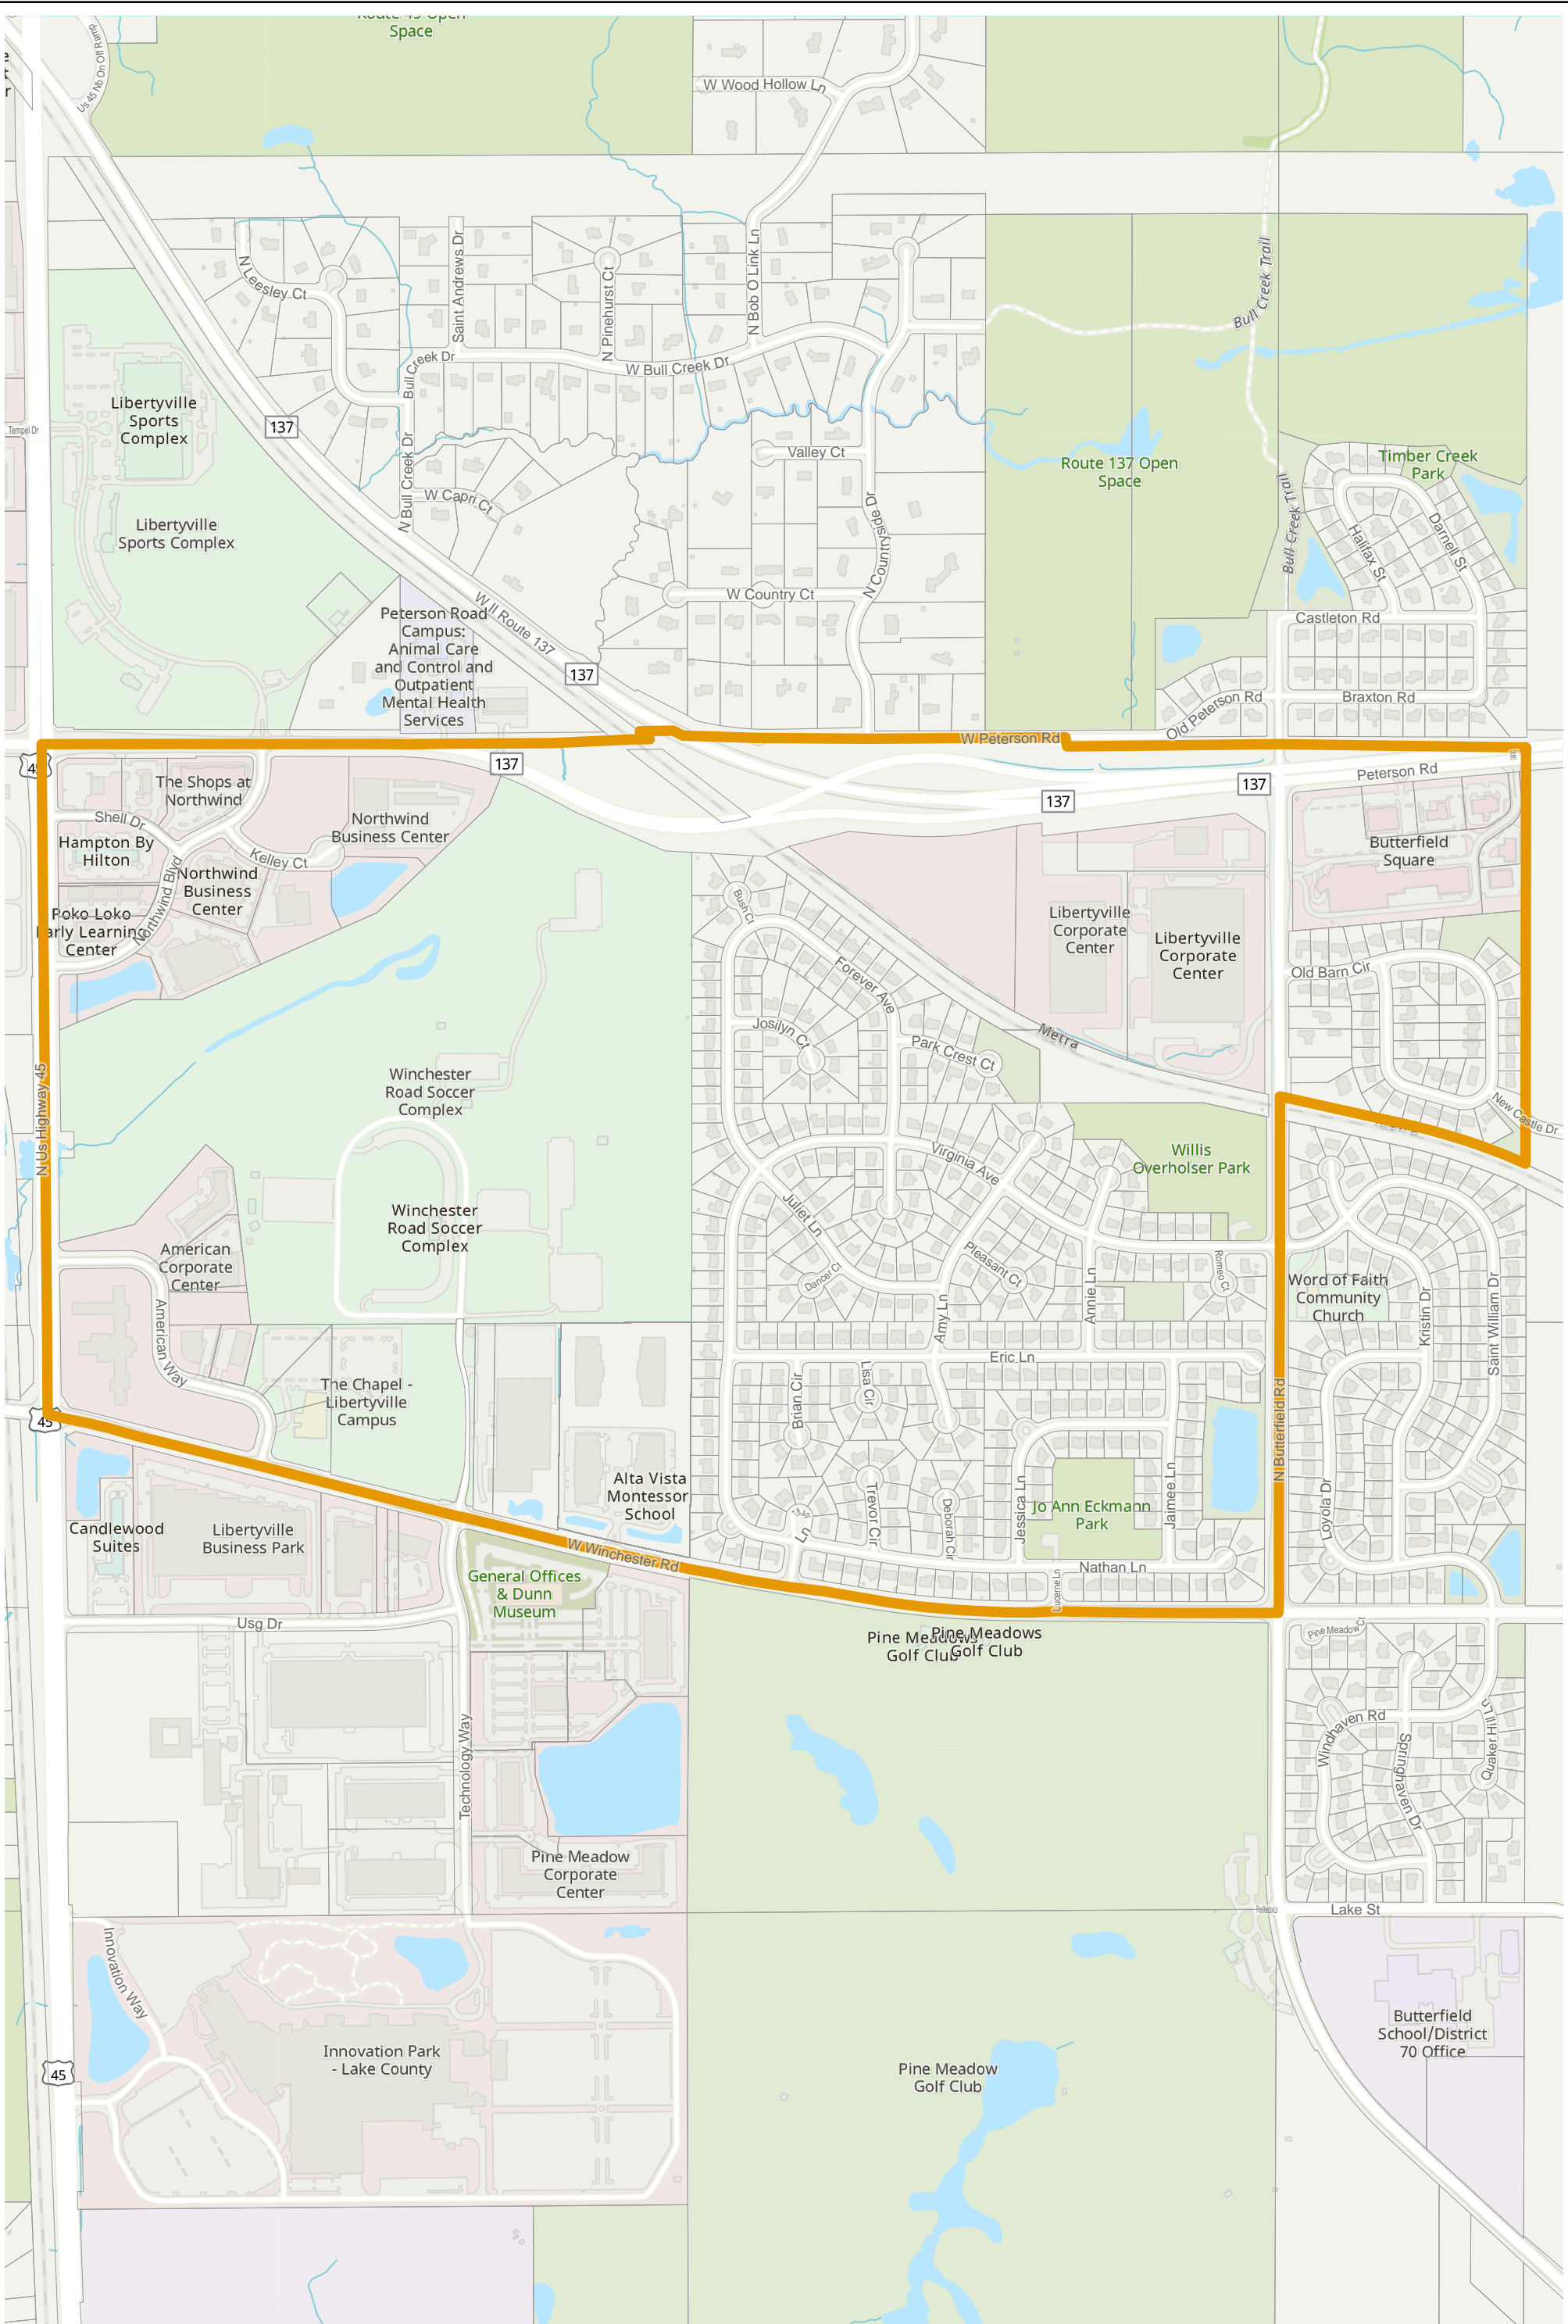

Election Precinct Map Book - Libertyville Township

Prepared By:
Lake County GIS/Mapping Division
18 N County St
Waukegan IL 60085
(847) 377-2373

-  District Boundary
-  Election Precincts

Precincts may change after the publication of this map.
Contact the office of the Lake County Clerk at
(847) 377-2400 for current information.

Revised 2022

Lake County 2022 Election Precinct Libertyville 174

Lake County 2022 Election Precinct Libertyville 175

Lake County 2022 Election Precinct Libertyville 176

2022 Election Precincts
Tax Parcels

Lake County 2022 Election Precinct Libertyville 177

Lake County 2022 Election Precinct Libertyville 178

Lake County 2022 Election Precinct Libertyville 179

2022 Election Precincts
 Tax Parcels

Lake County 2022 Election Precinct Libertyville 180

Lake County 2022 Election Precinct Libertyville 181

Lake County 2022 Election Precinct Libertyville 182

Lake County 2022 Election Precinct Libertyville 183

Lake County 2022 Election Precinct Libertyville 184