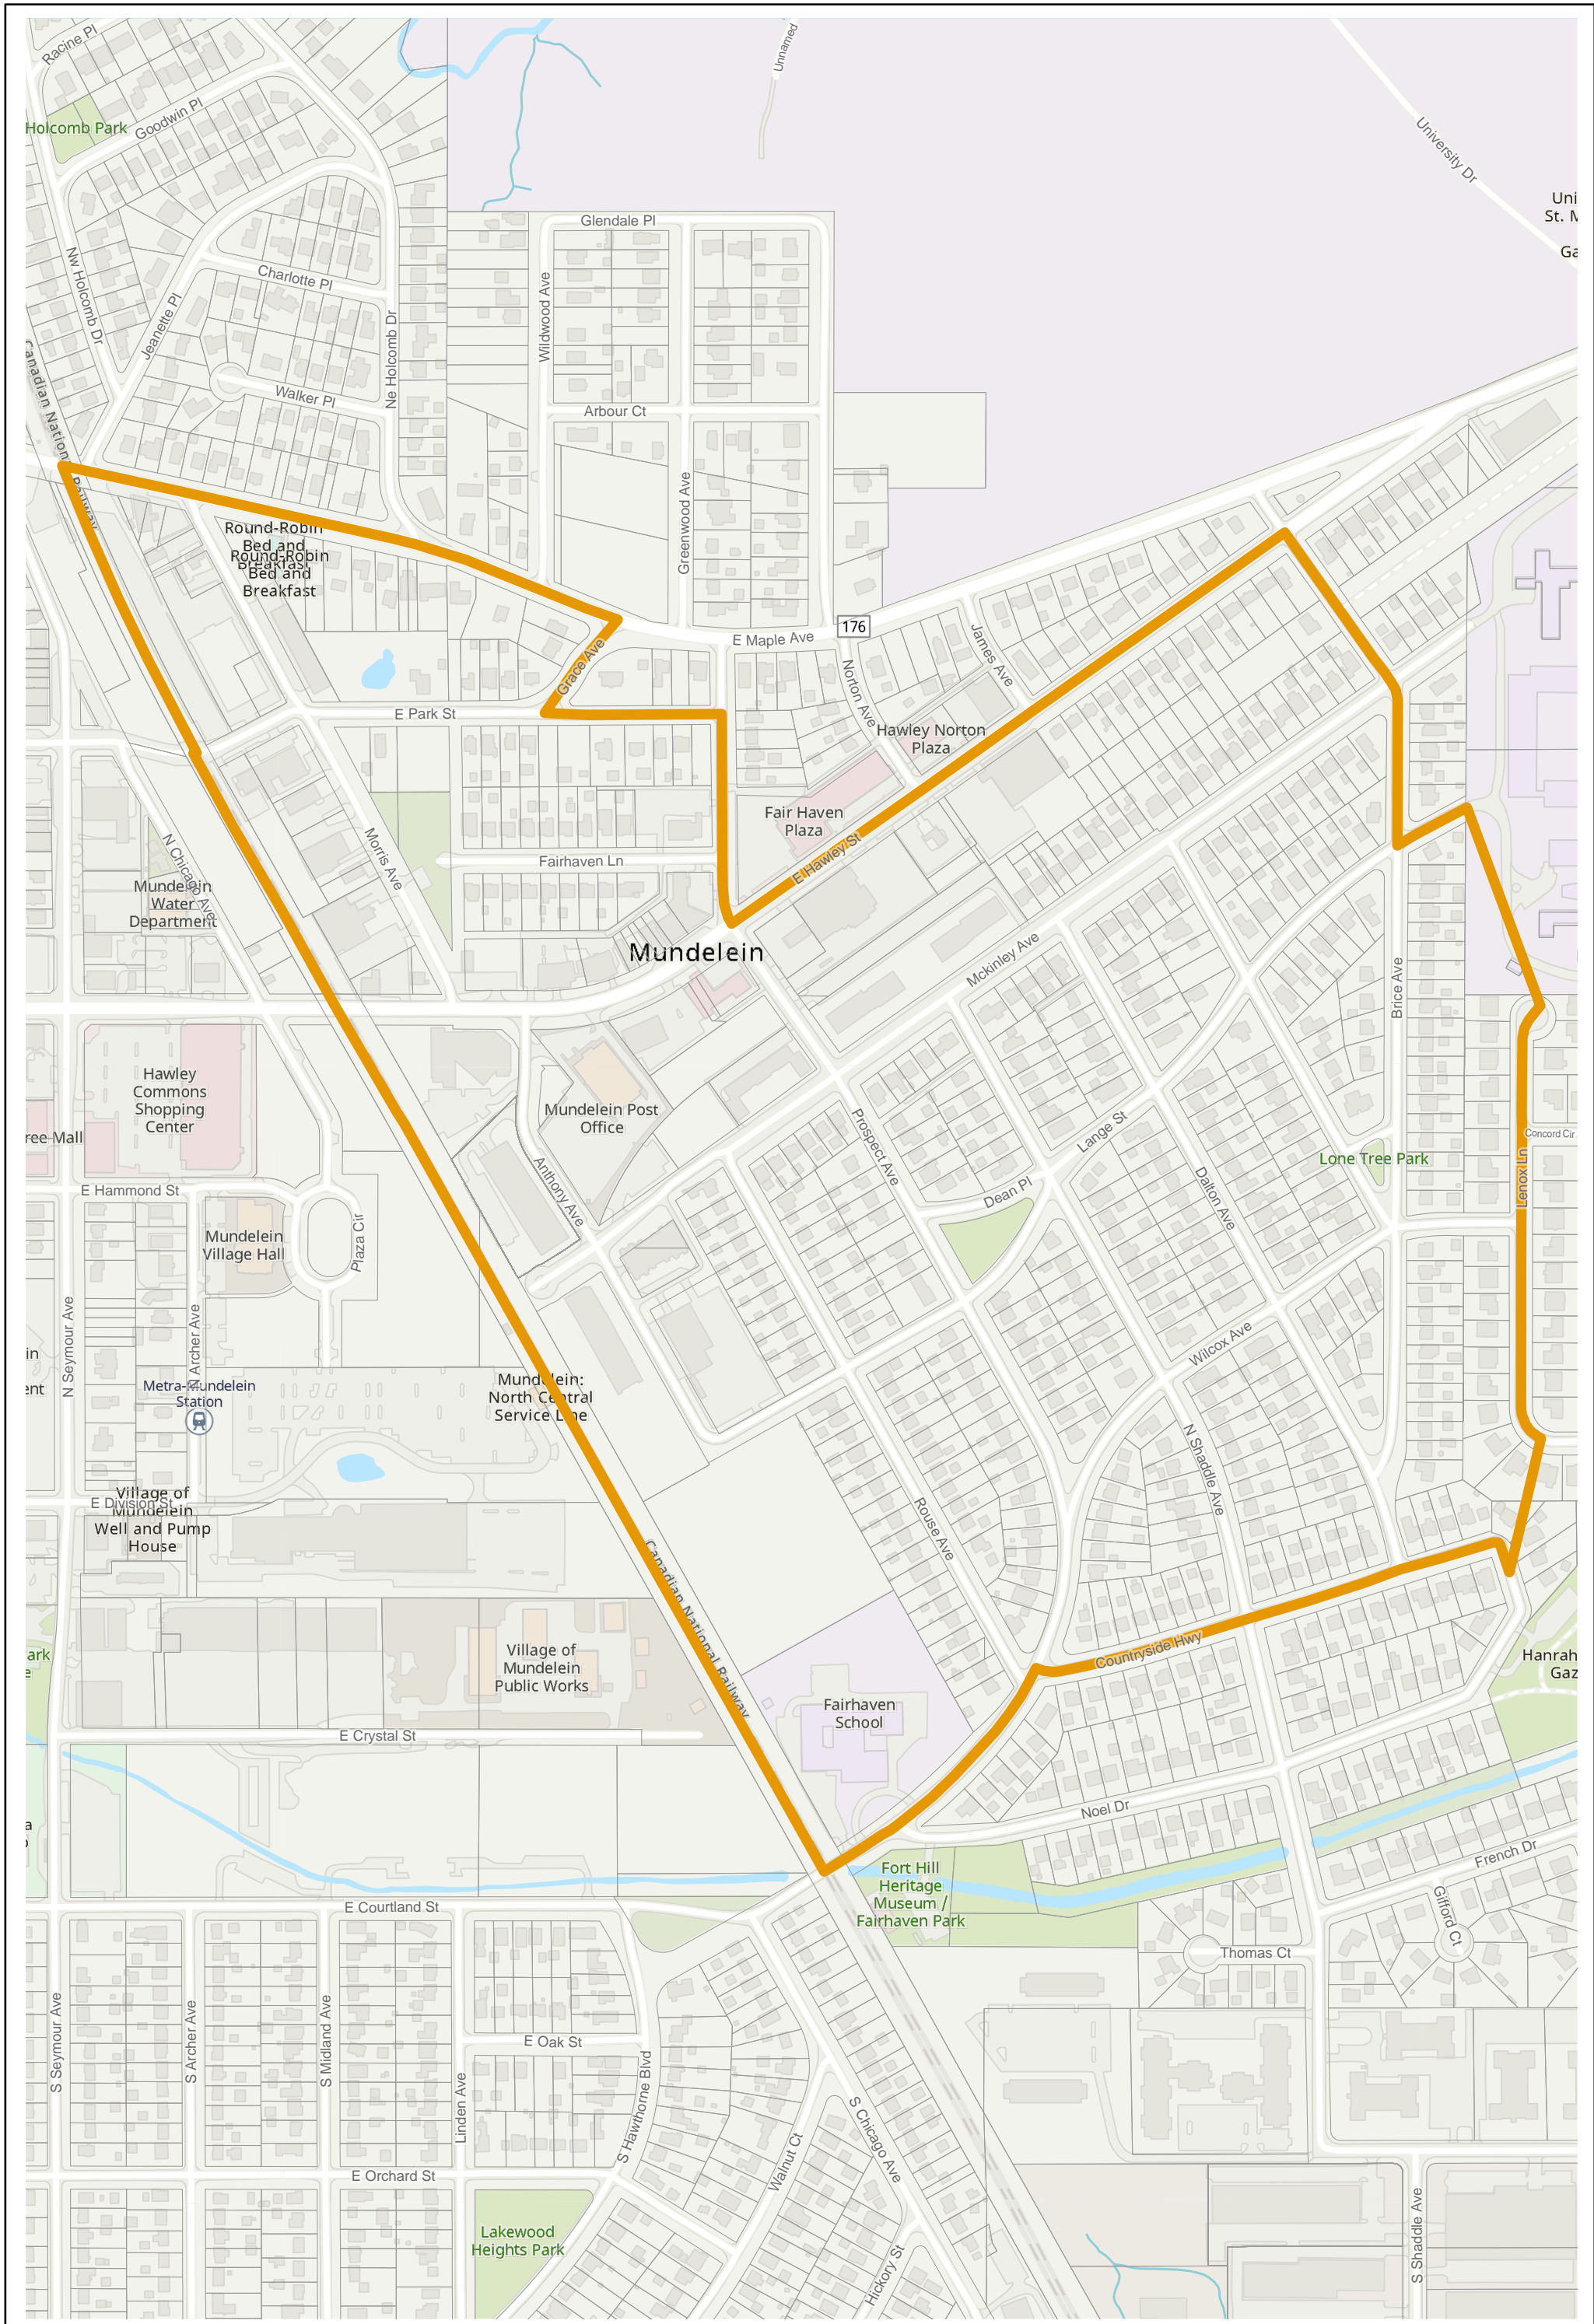

Election Precinct Map Book - Libertyville Township

Prepared By:
Lake County GIS/Mapping Division
18 N County St
Waukegan IL 60085
(847) 377-2373

-  District Boundary
-  Election Precincts

Precincts may change after the publication of this map.
Contact the office of the Lake County Clerk at
(847) 377-2400 for current information.

Revised 2022

Lake County 2022 Election Precinct Libertyville 174

Lake County 2022 Election Precinct Libertyville 175

Lake County 2022 Election Precinct Libertyville 176

2022 Election Precincts
Tax Parcels

Lake County 2022 Election Precinct Libertyville 177

Lake County 2022 Election Precinct Libertyville 178

Lake County 2022 Election Precinct Libertyville 179

2022 Election Precincts
 Tax Parcels

Lake County 2022 Election Precinct Libertyville 180

Lake County 2022 Election Precinct Libertyville 181

Lake County 2022 Election Precinct Libertyville 182

Lake County 2022 Election Precinct Libertyville 183

Lake County 2022 Election Precinct Libertyville 184