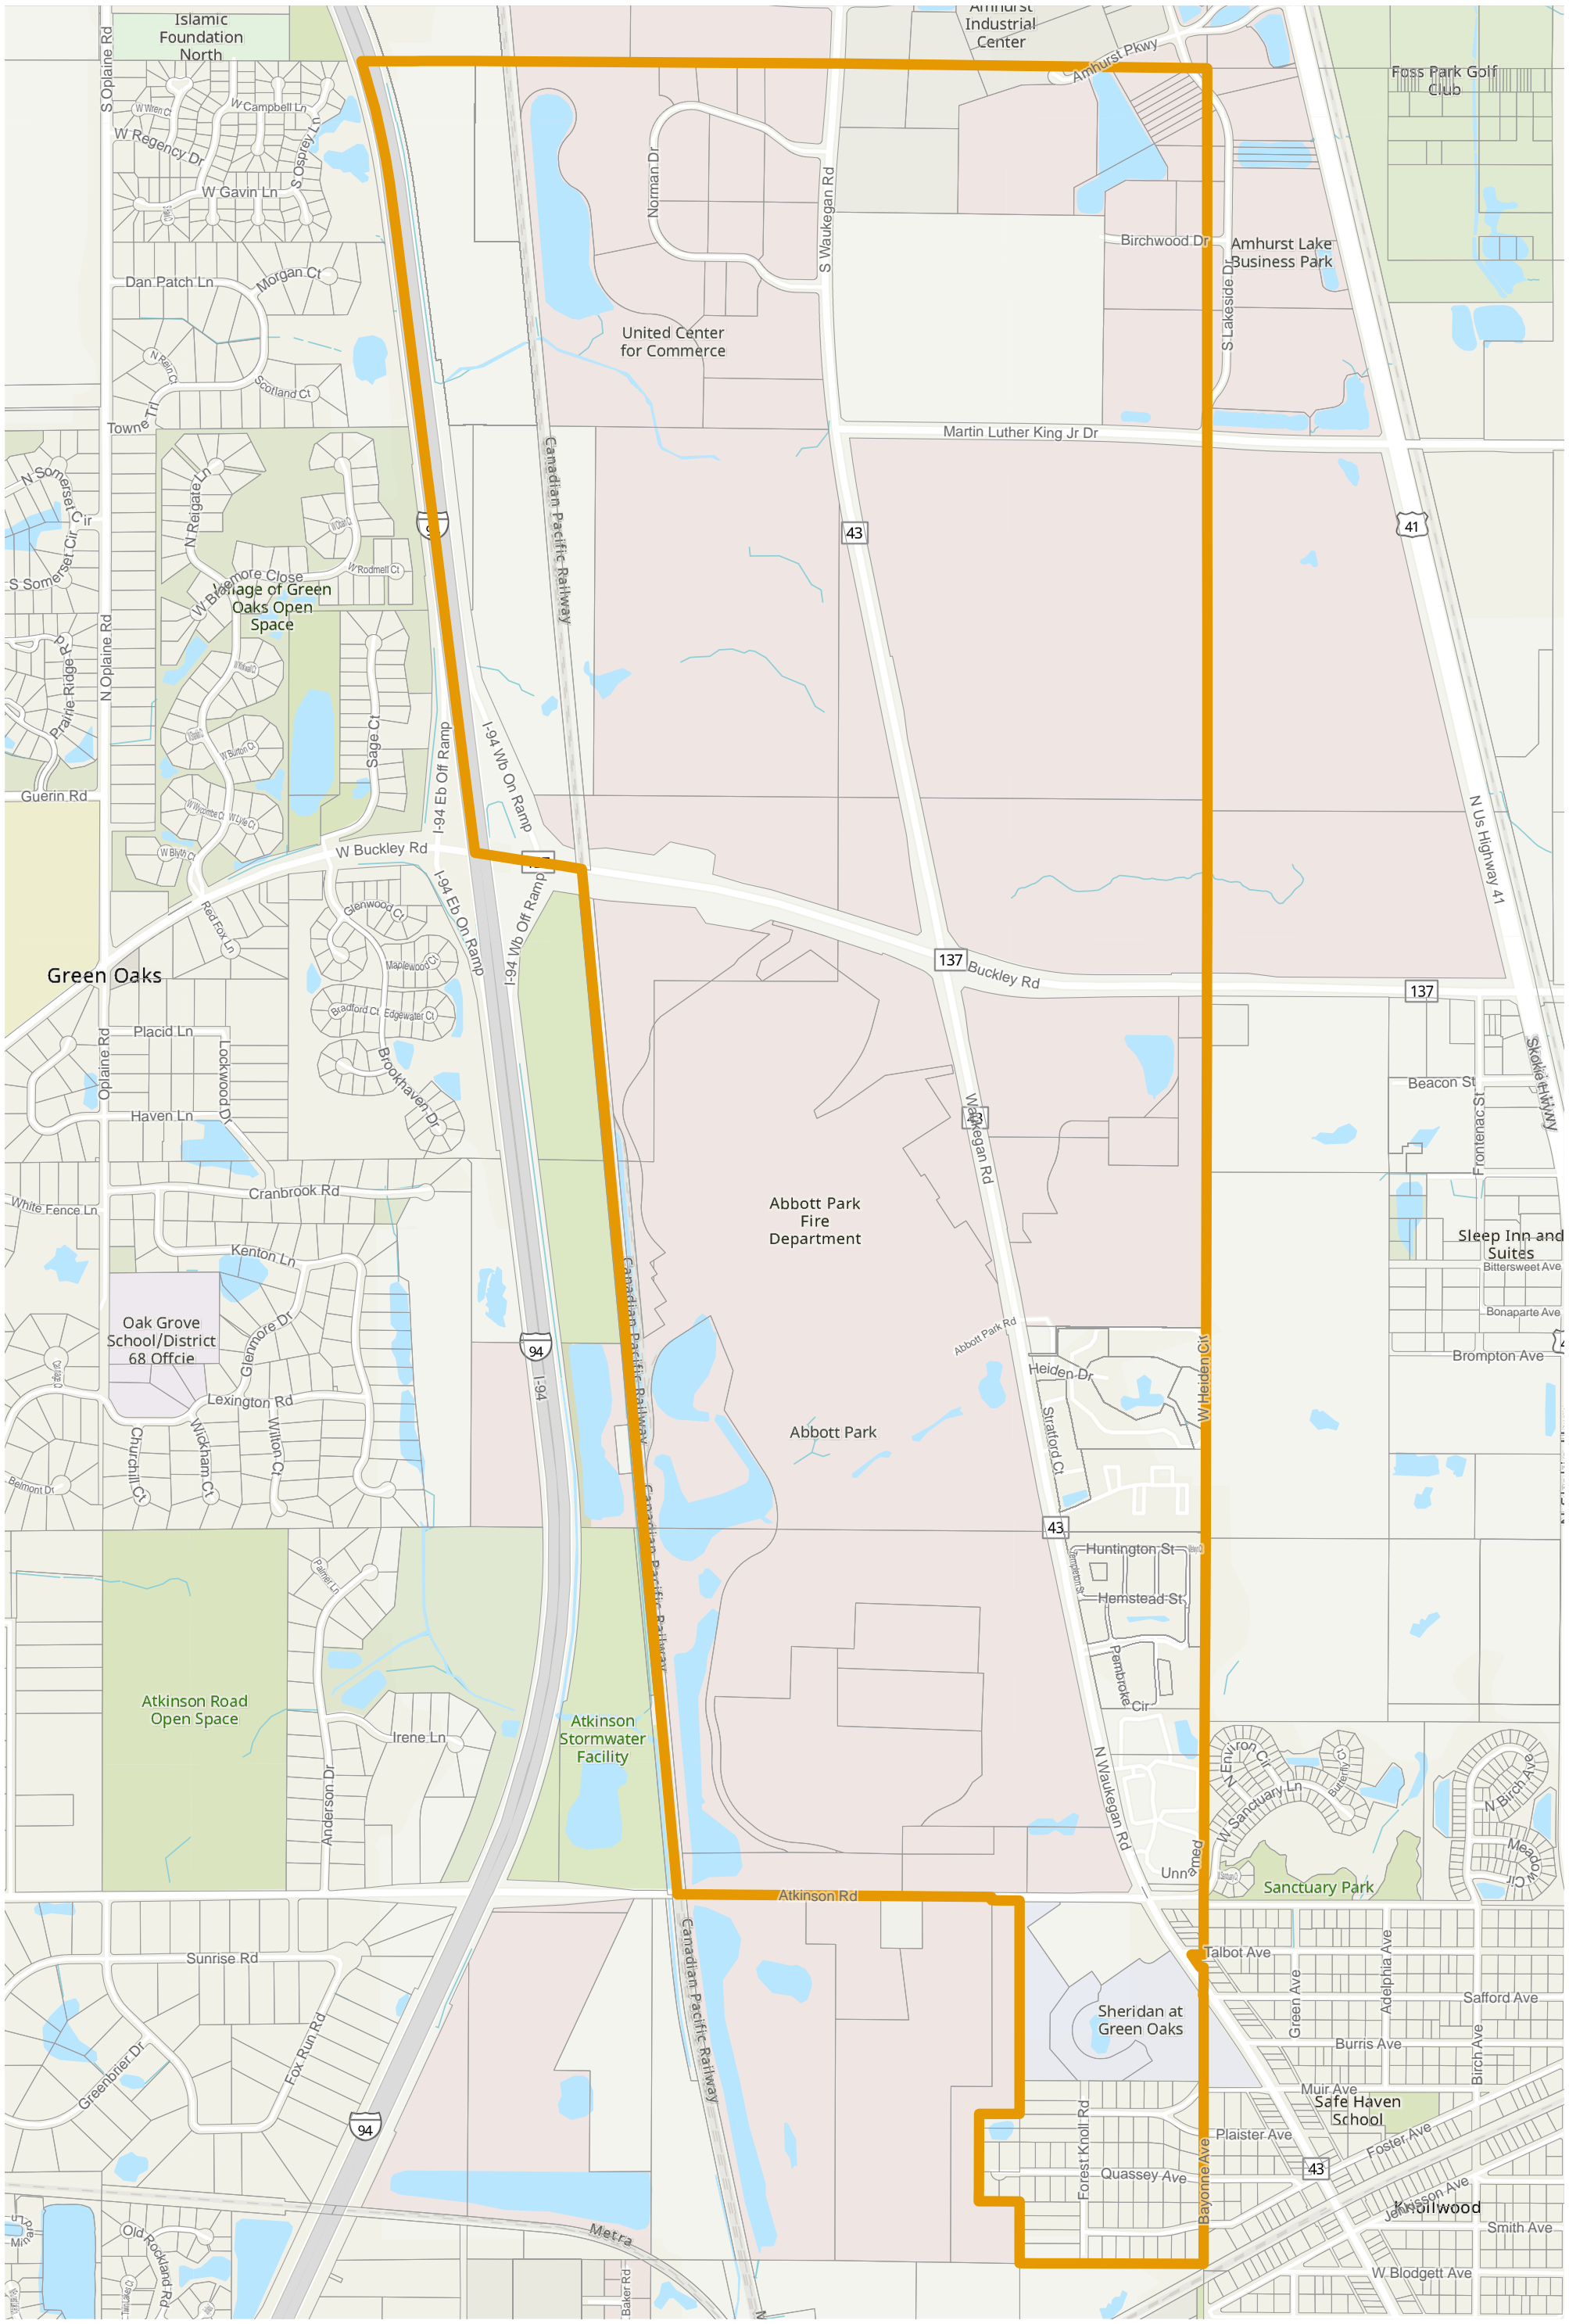

Election Precinct Map Book - Libertyville Township

Prepared By:
Lake County GIS/Mapping Division
18 N County St
Waukegan IL 60085
(847) 377-2373

-  District Boundary
-  Election Precincts

Precincts may change after the publication of this map.
Contact the office of the Lake County Clerk at
(847) 377-2400 for current information.

Revised 2022

Lake County 2022 Election Precinct Libertyville 174

Lake County 2022 Election Precinct Libertyville 175

Lake County 2022 Election Precinct Libertyville 176

2022 Election Precincts
Tax Parcels

Lake County 2022 Election Precinct Libertyville 177

Lake County 2022 Election Precinct Libertyville 178

Lake County 2022 Election Precinct Libertyville 179

2022 Election Precincts
 Tax Parcels

Lake County 2022 Election Precinct Libertyville 180