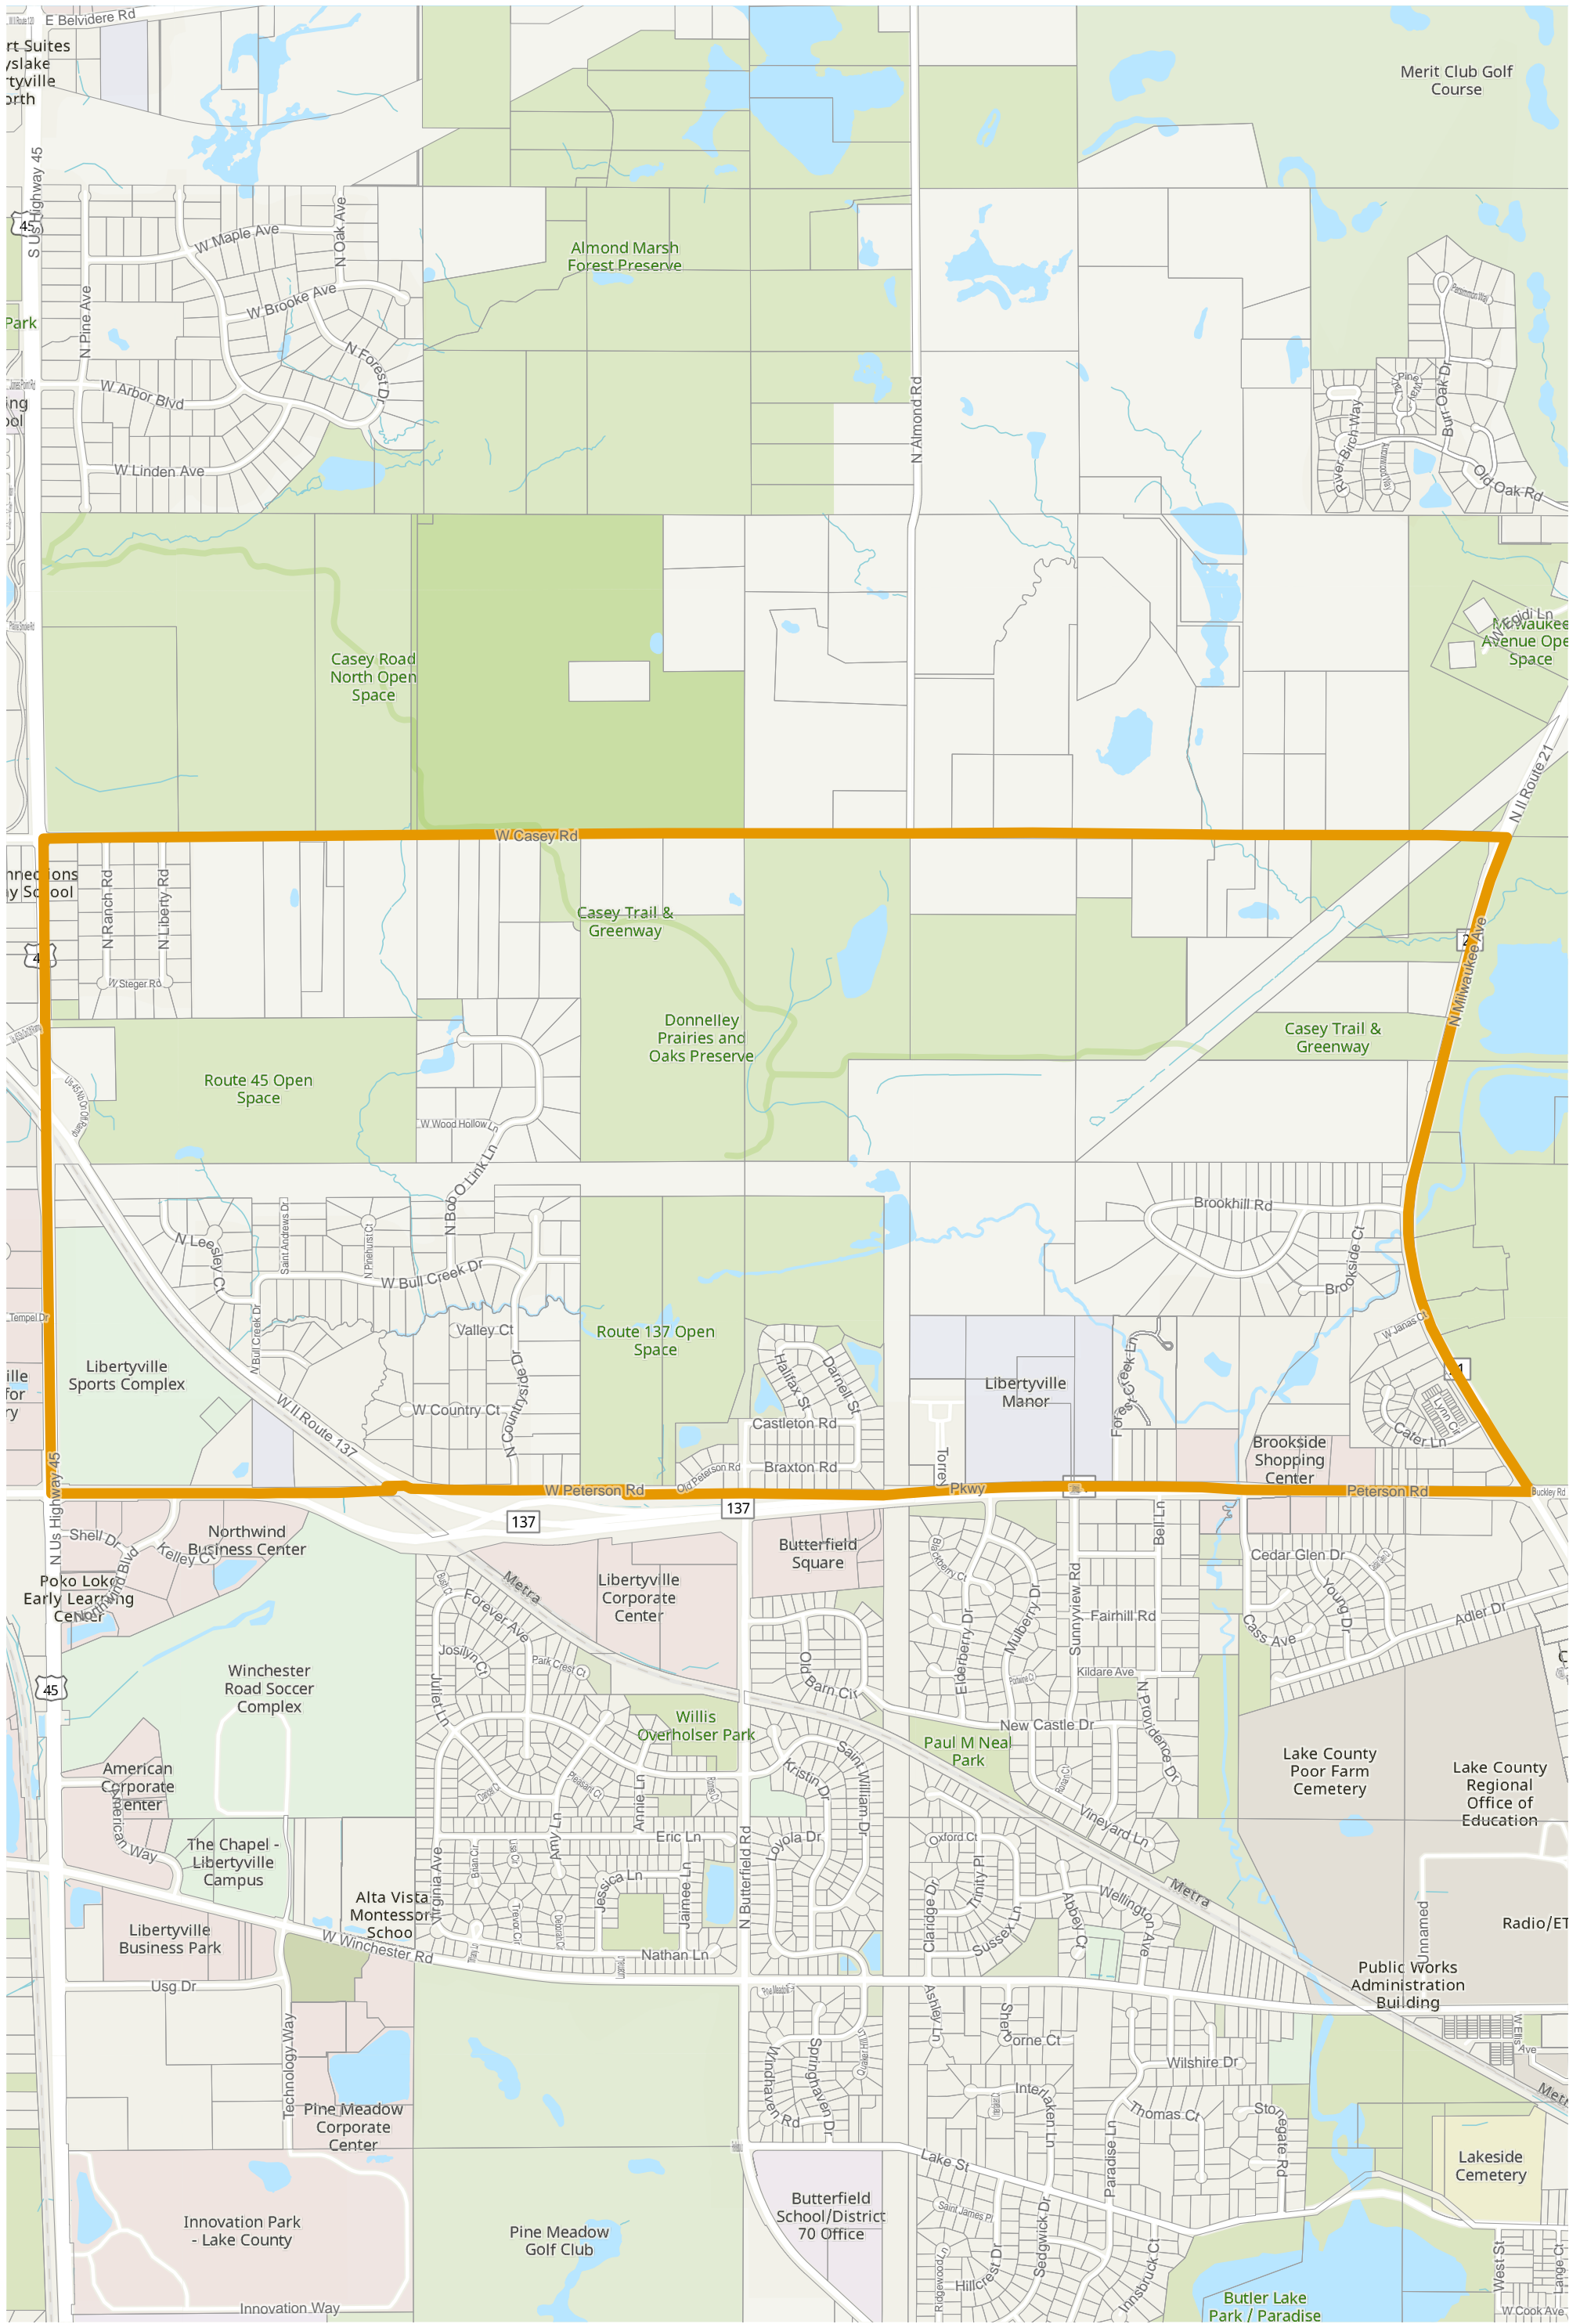

Election Precinct Map Book - Libertyville Township

Prepared By:
Lake County GIS/Mapping Division
18 N County St
Waukegan IL 60085
(847) 377-2373

-  District Boundary
-  Election Precincts

Precincts may change after the publication of this map.
Contact the office of the Lake County Clerk at
(847) 377-2400 for current information.

Revised 2022

Lake County 2022 Election Precinct Libertyville 174

Lake County 2022 Election Precinct Libertyville 175

Lake County 2022 Election Precinct Libertyville 176

2022 Election Precincts
Tax Parcels

Lake County 2022 Election Precinct Libertyville 177

Lake County 2022 Election Precinct Libertyville 178

Lake County 2022 Election Precinct Libertyville 179

2022 Election Precincts
 Tax Parcels

Lake County 2022 Election Precinct Libertyville 180