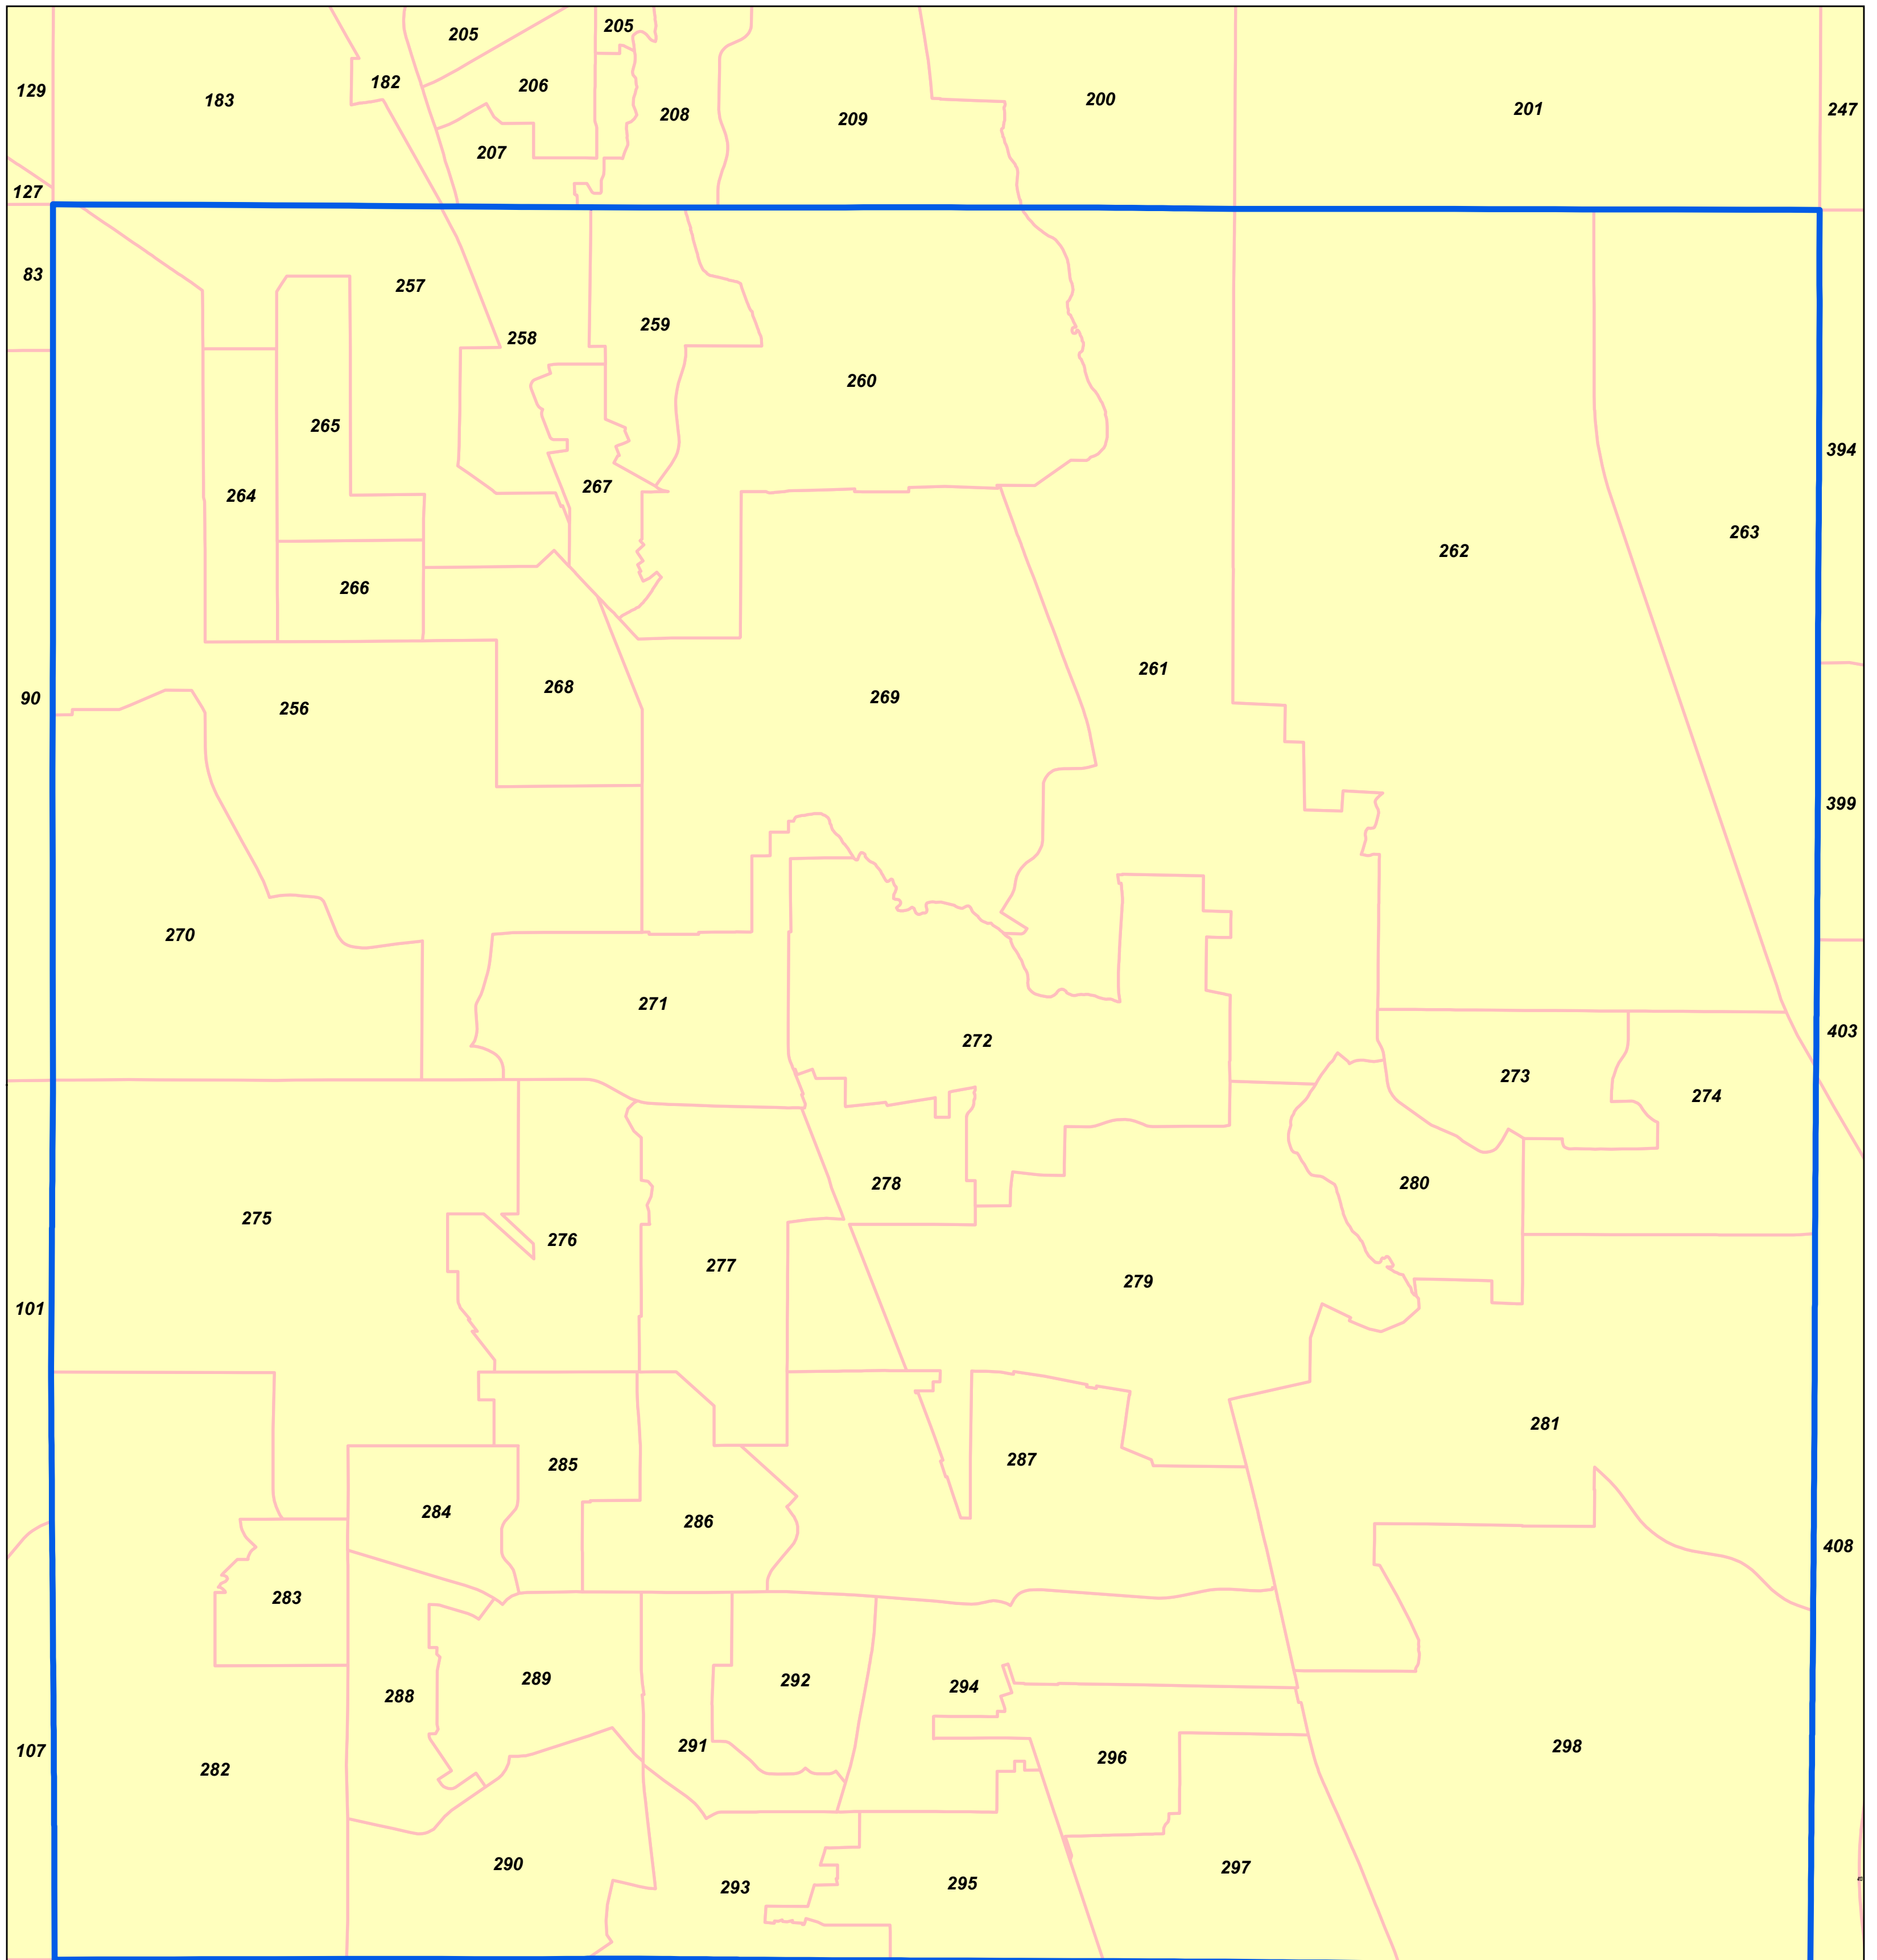

Election Precinct Map Book - Vernon Township

Prepared By:
Lake County GIS/Mapping Division
18 N County St
Waukegan IL 60085
(847) 377-2373

- District Boundary
- Election Precincts

Precincts may change after the publication of this map.
Contact the office of the Lake County Clerk at
(847) 377-2400 for current information.

Lake County 2022 Election Precinct Vernon 256

Lake County 2022 Election Precinct Vernon 257

Lake County 2022 Election Precinct Vernon 258

Lake County 2022 Election Precinct Vernon 259

Lake County 2022 Election Precinct Vernon 260