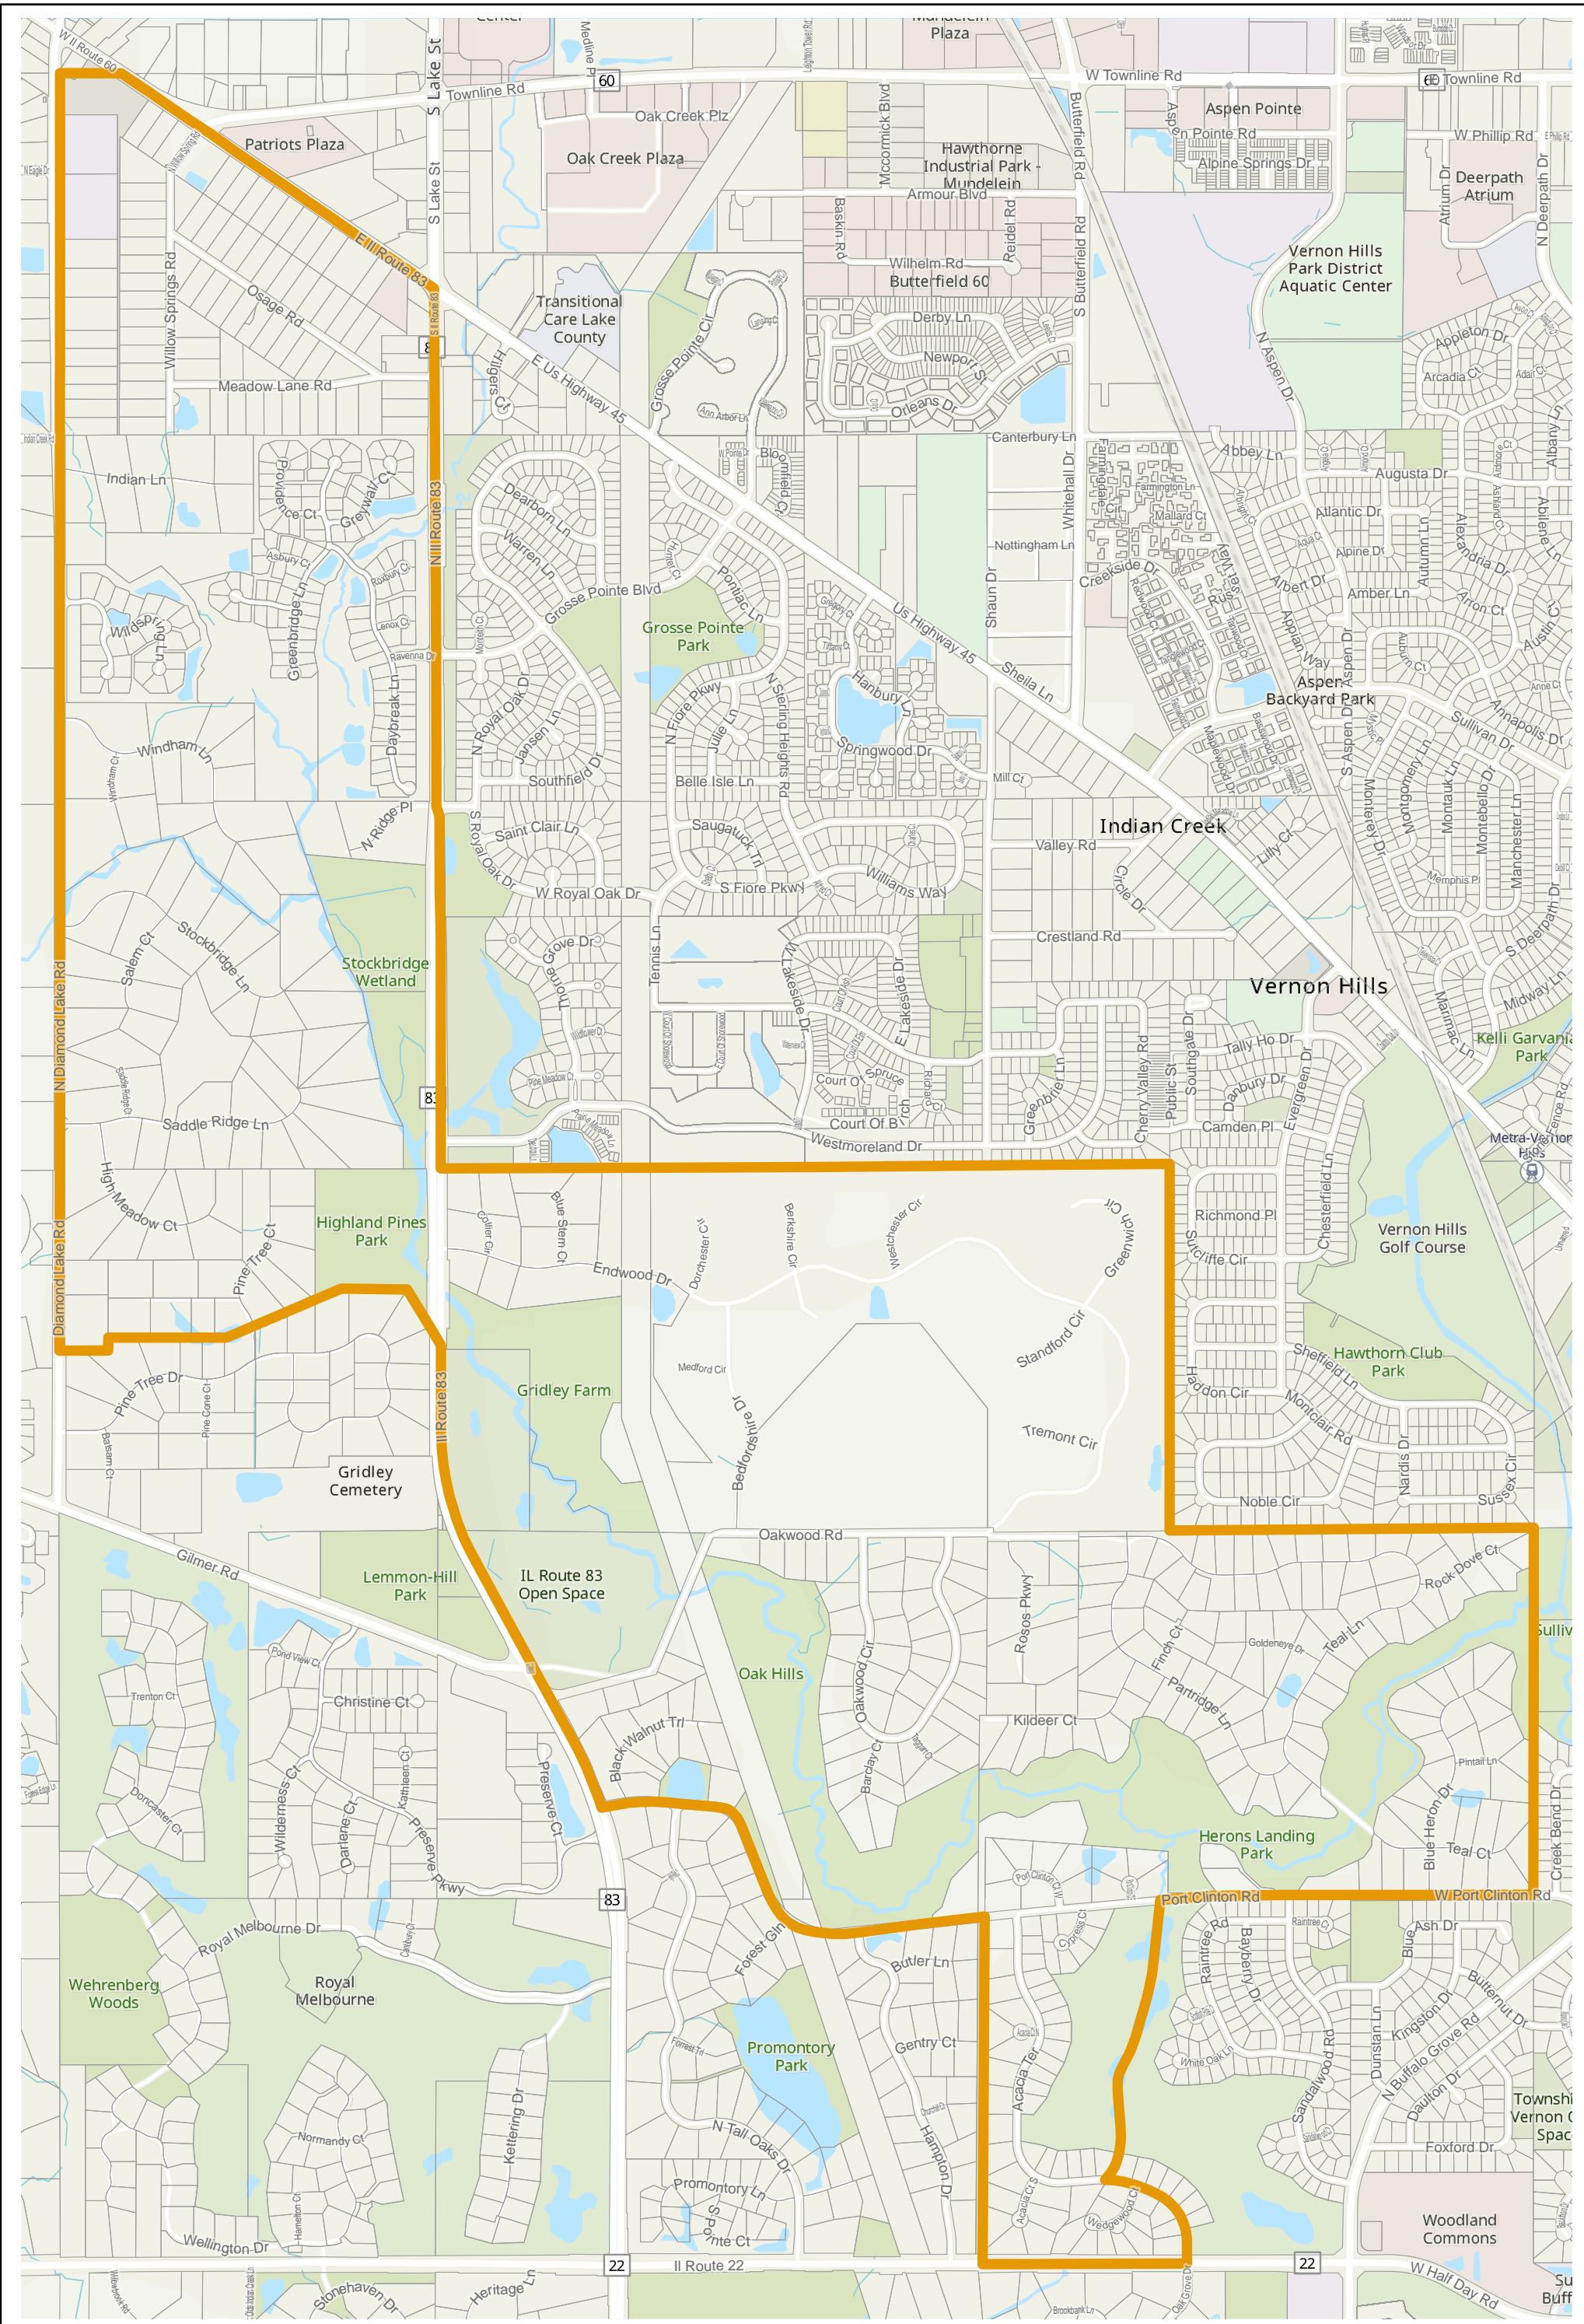

Election Precinct Map Book - Vernon Township

Prepared By:
Lake County GIS/Mapping Division
18 N County St
Waukegan IL 60085
(847) 377-2373

- District Boundary
- Election Precincts

Precincts may change after the publication of this map.
Contact the office of the Lake County Clerk at
(847) 377-2400 for current information.

Lake County 2022 Election Precinct Vernon 256

Lake County 2022 Election Precinct Vernon 257

Lake County 2022 Election Precinct Vernon 258

Lake County 2022 Election Precinct Vernon 259

Lake County 2022 Election Precinct Vernon 260