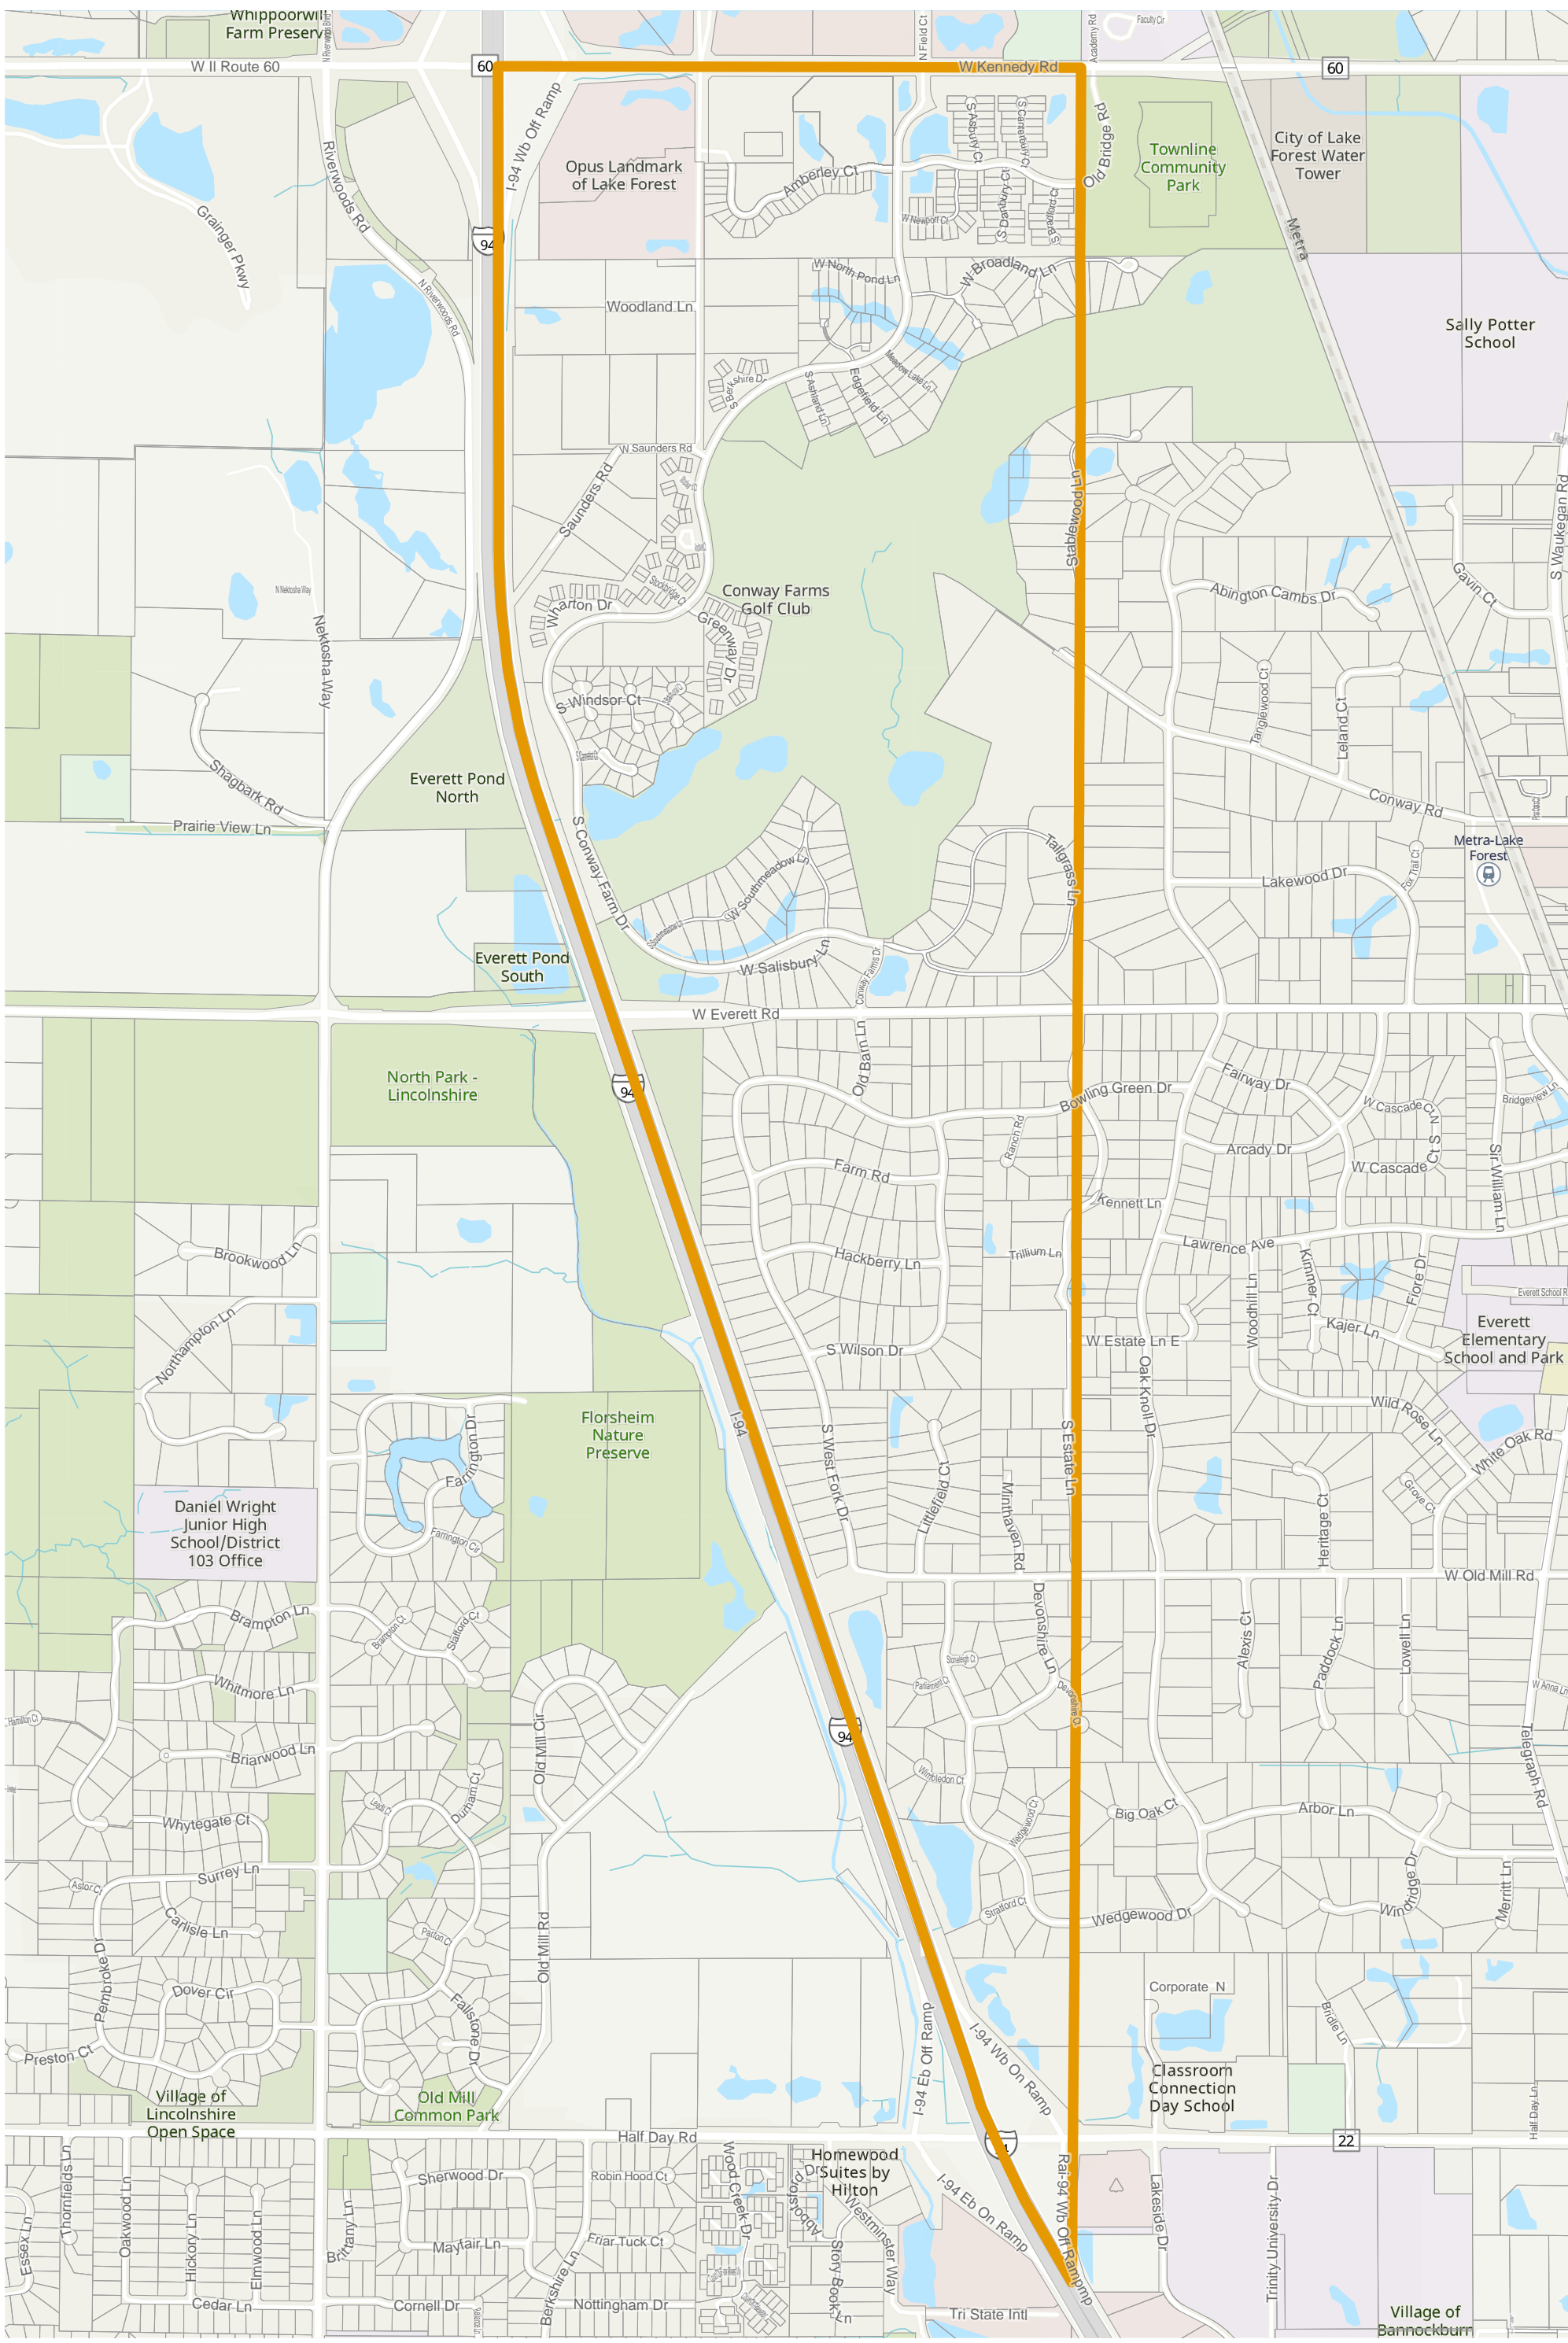

Lake County 2022 Election Precinct Vernon 263