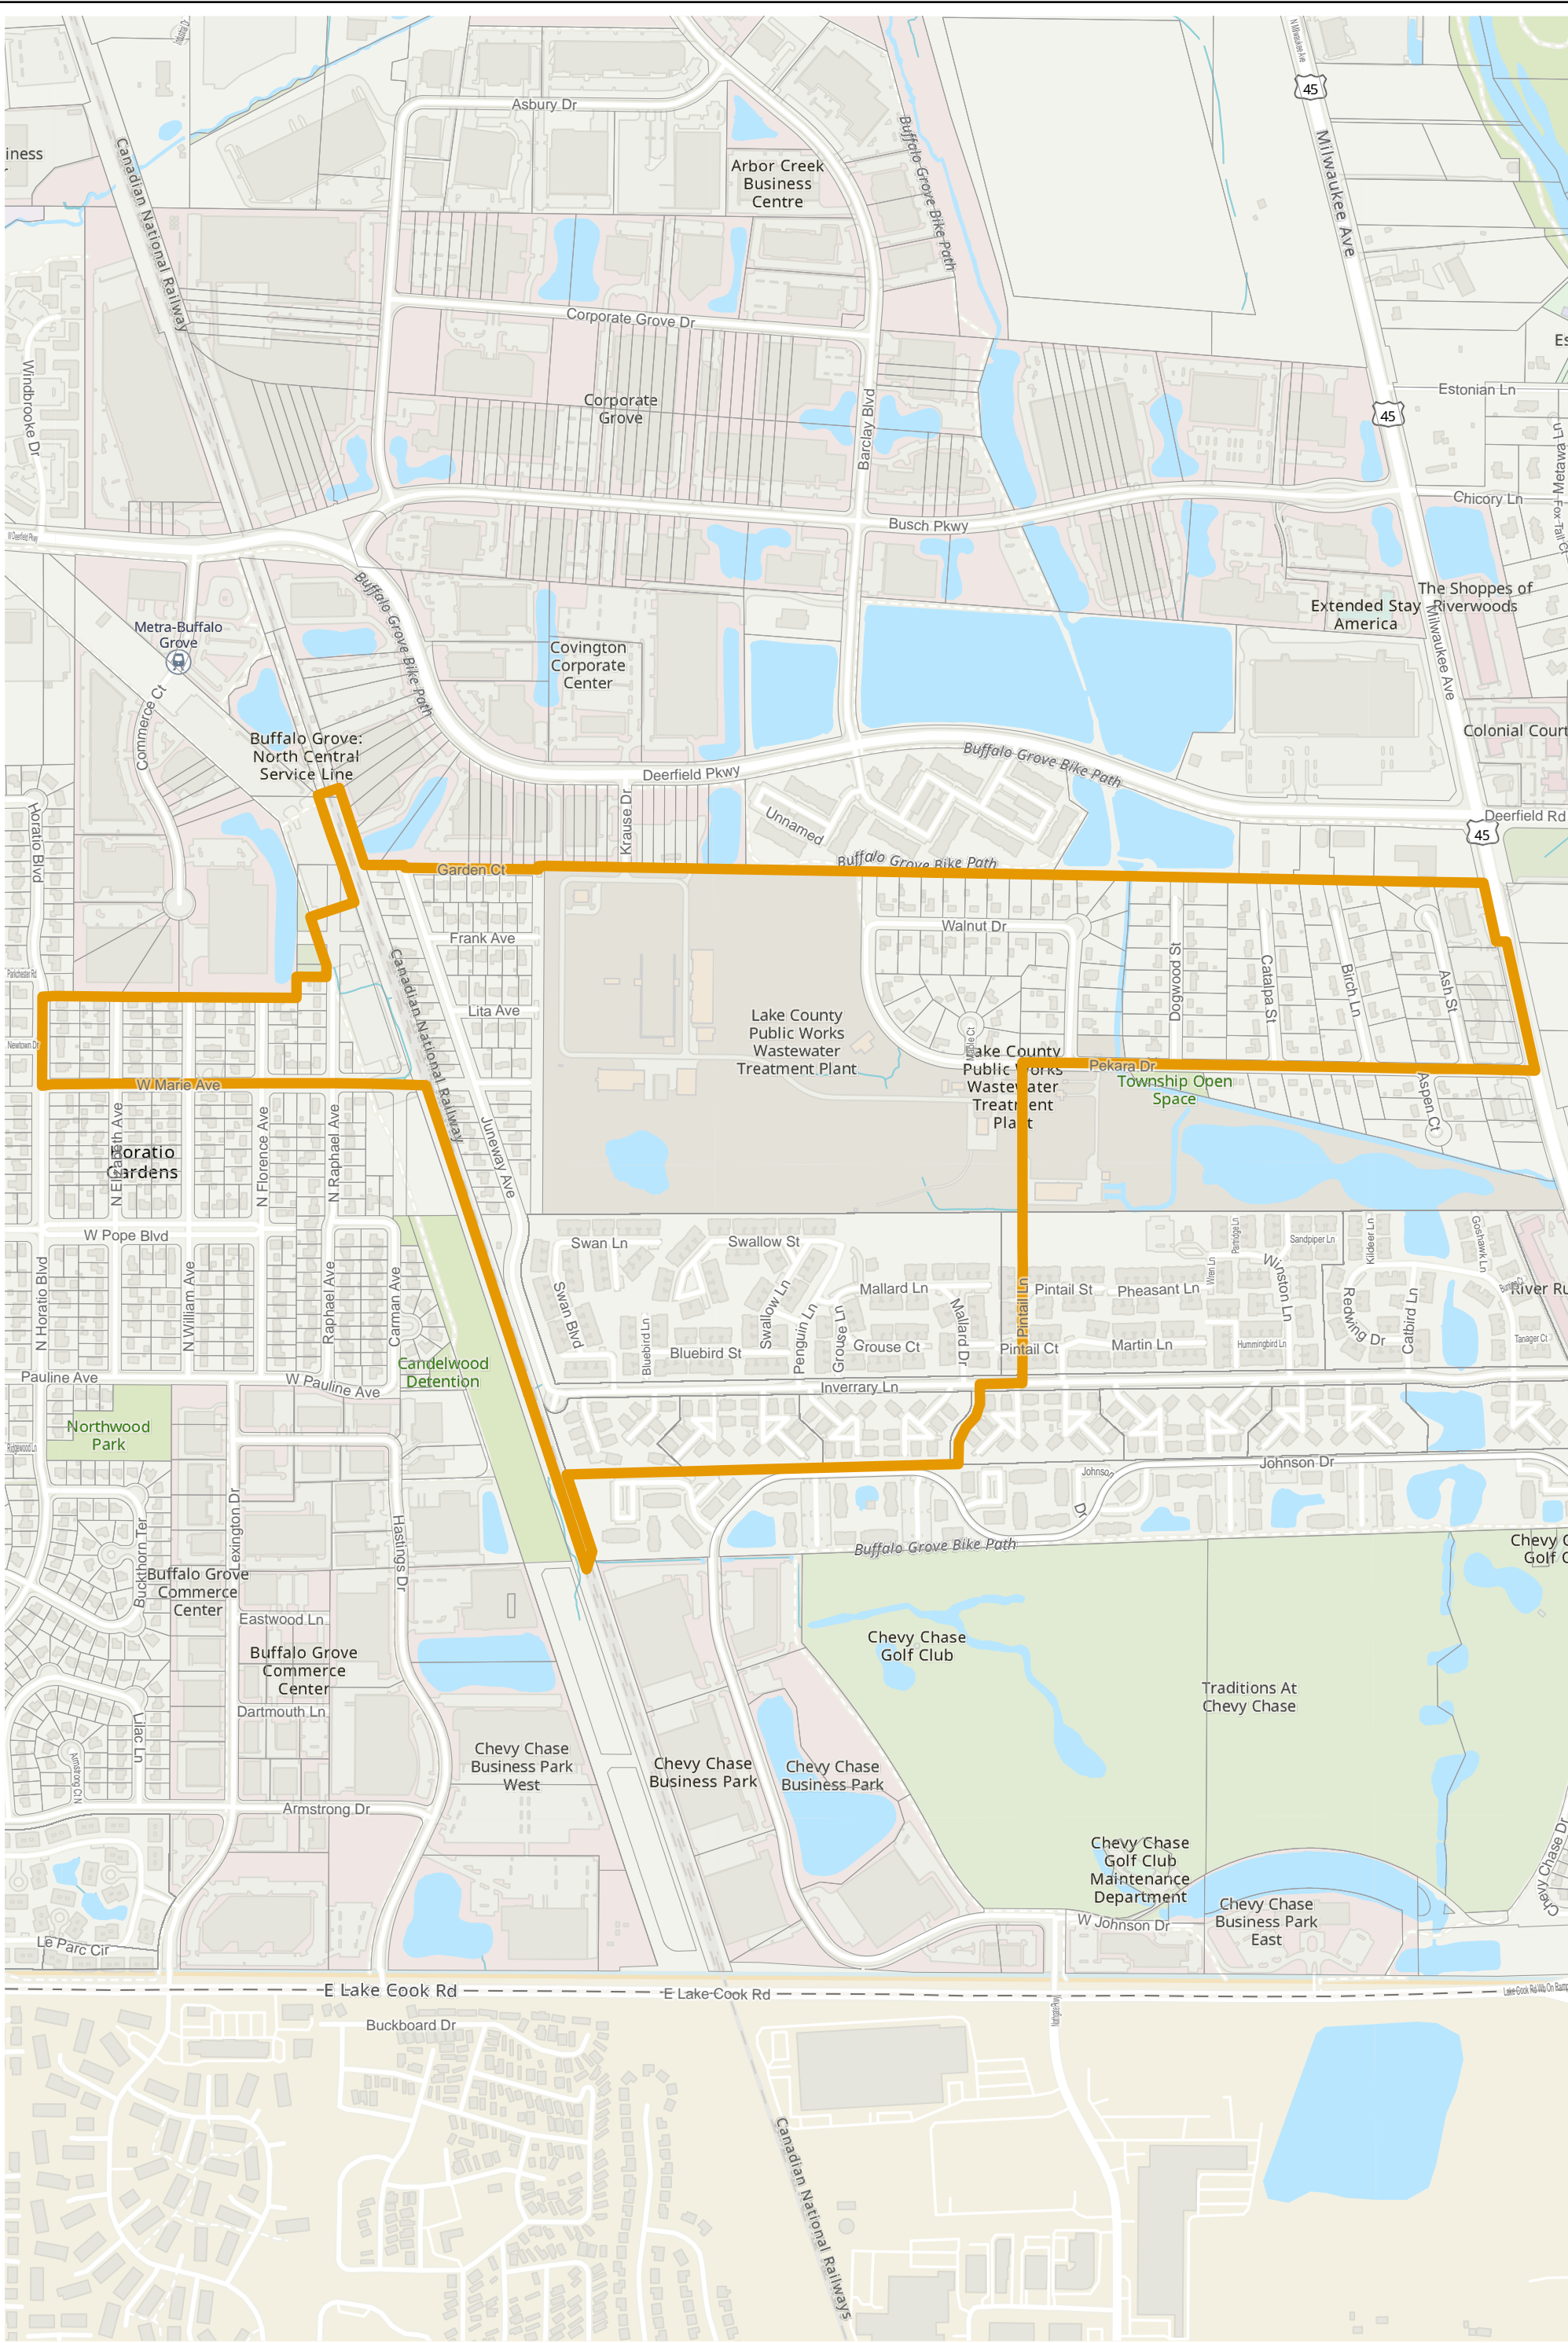

Lake County 2022 Election Precinct Vernon 296