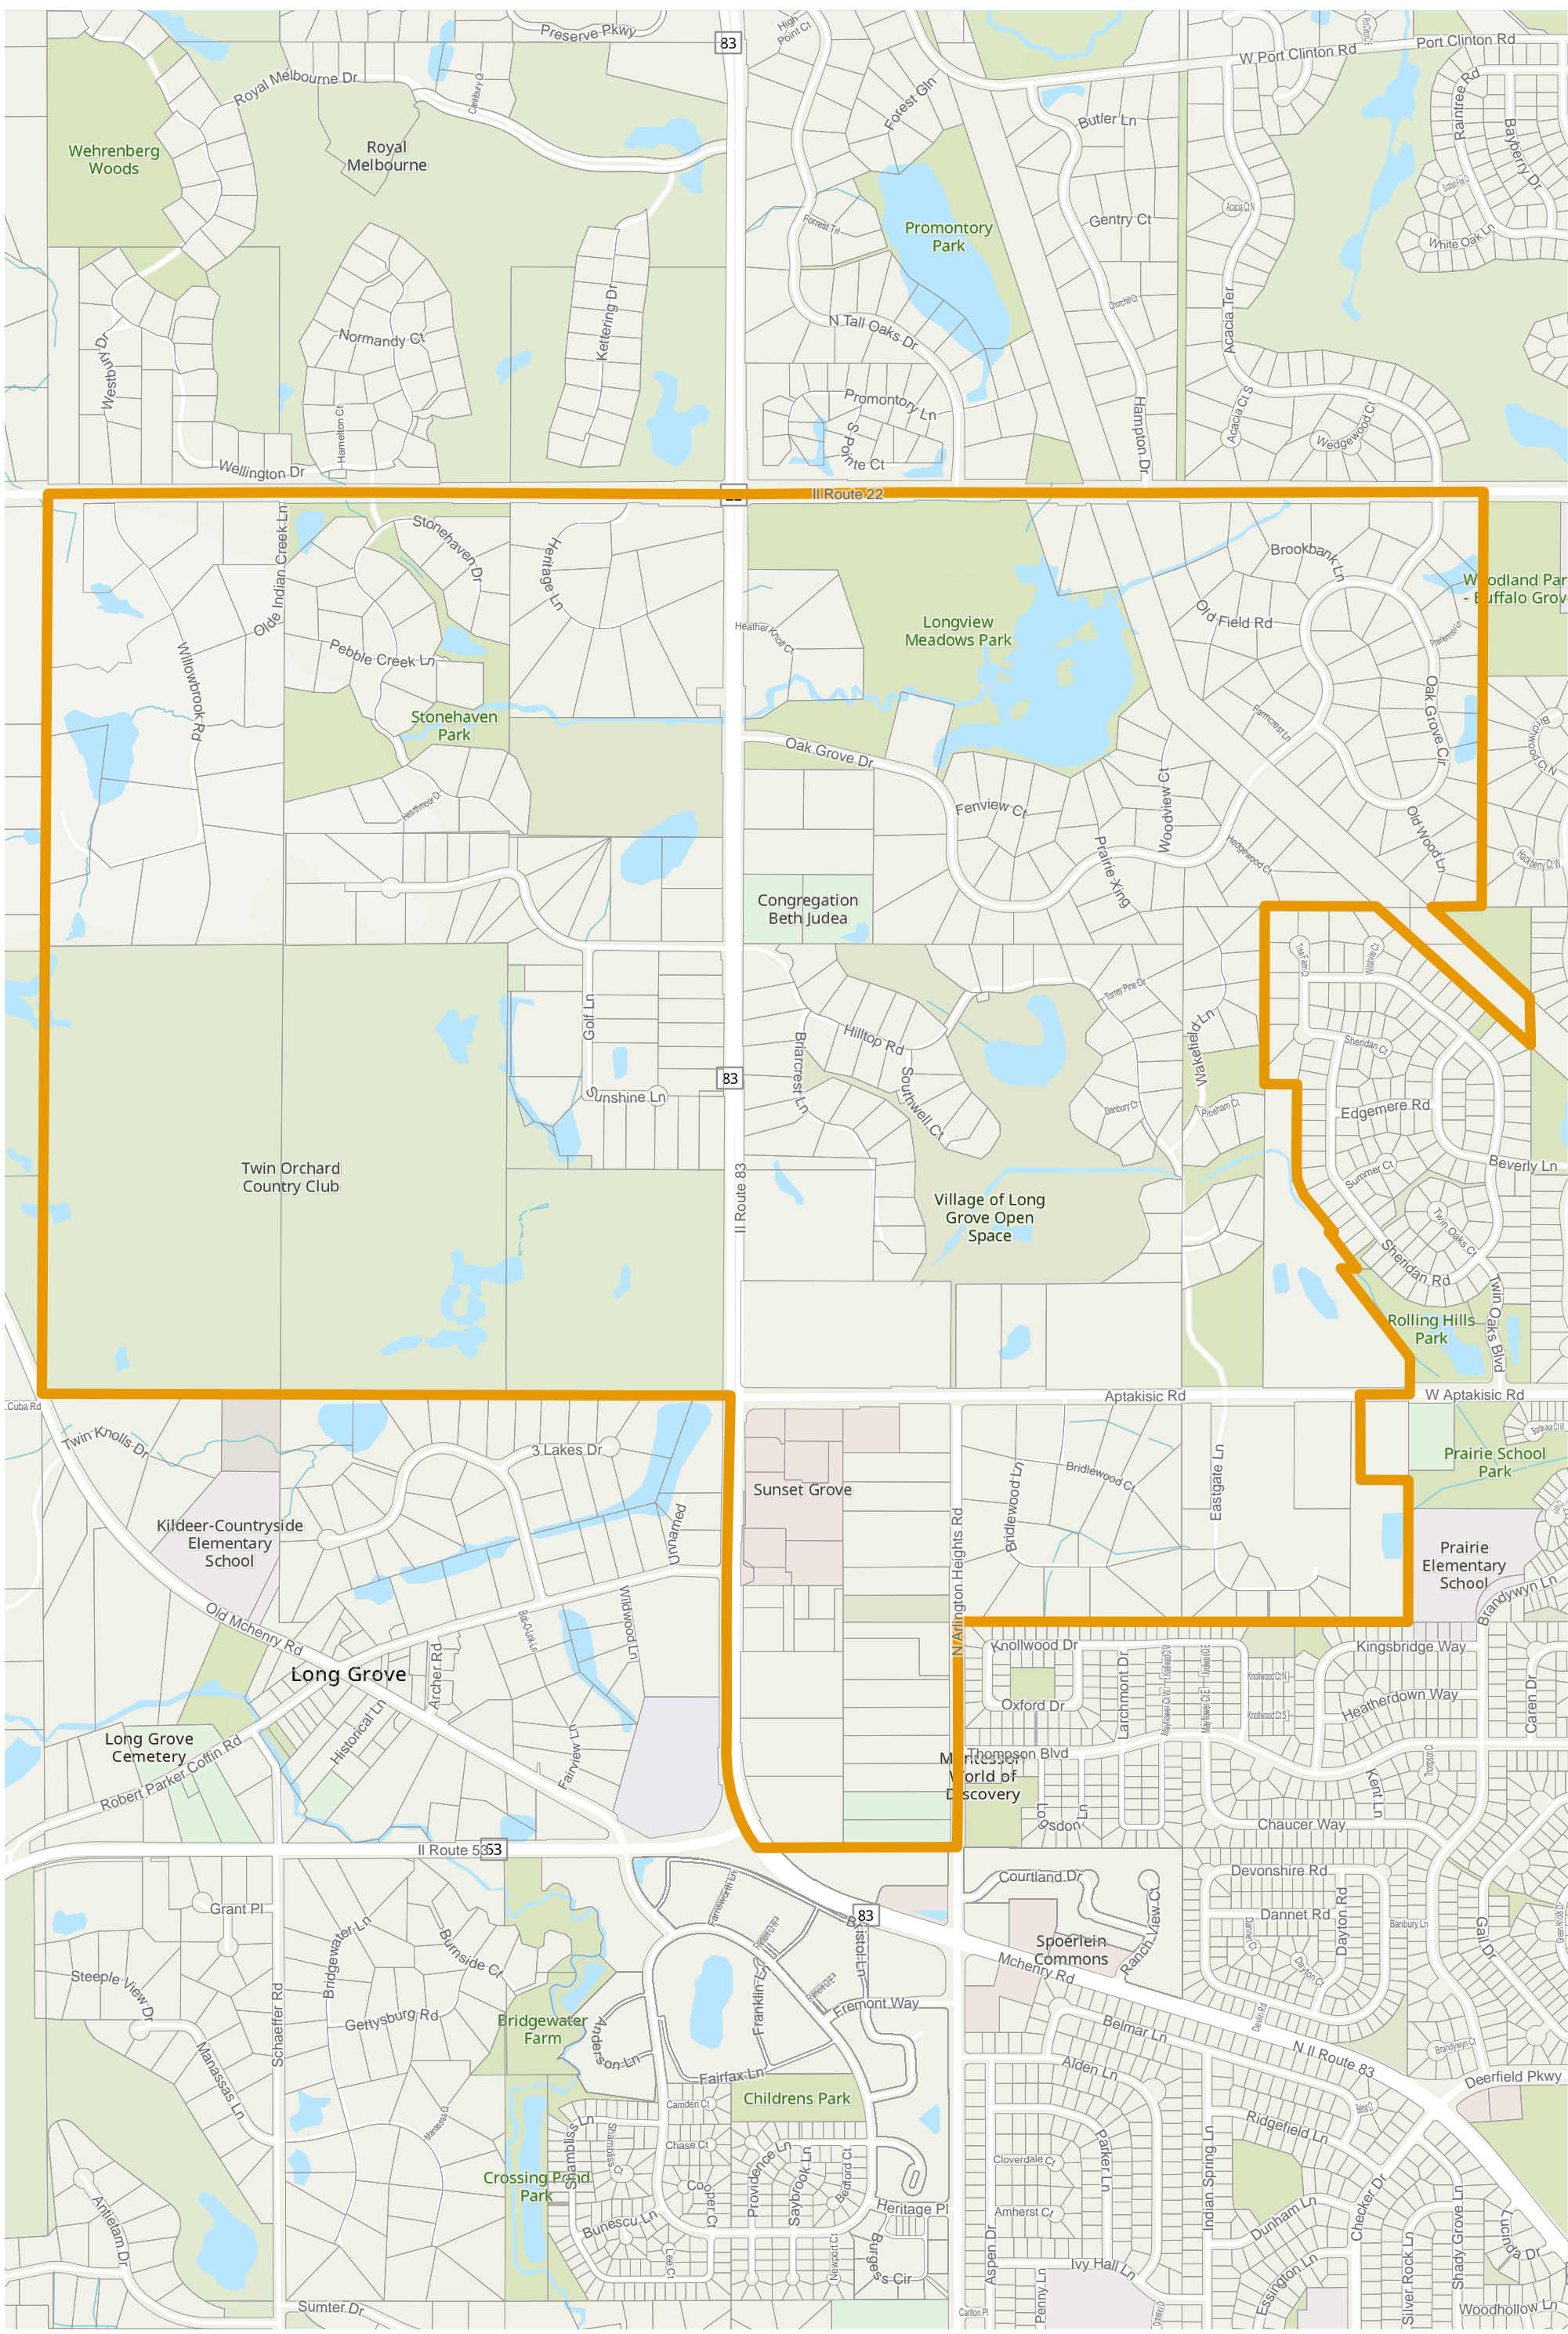

Lake County 2022 Election Precinct Vernon 275

2022 Election Precincts
Tax Parcels