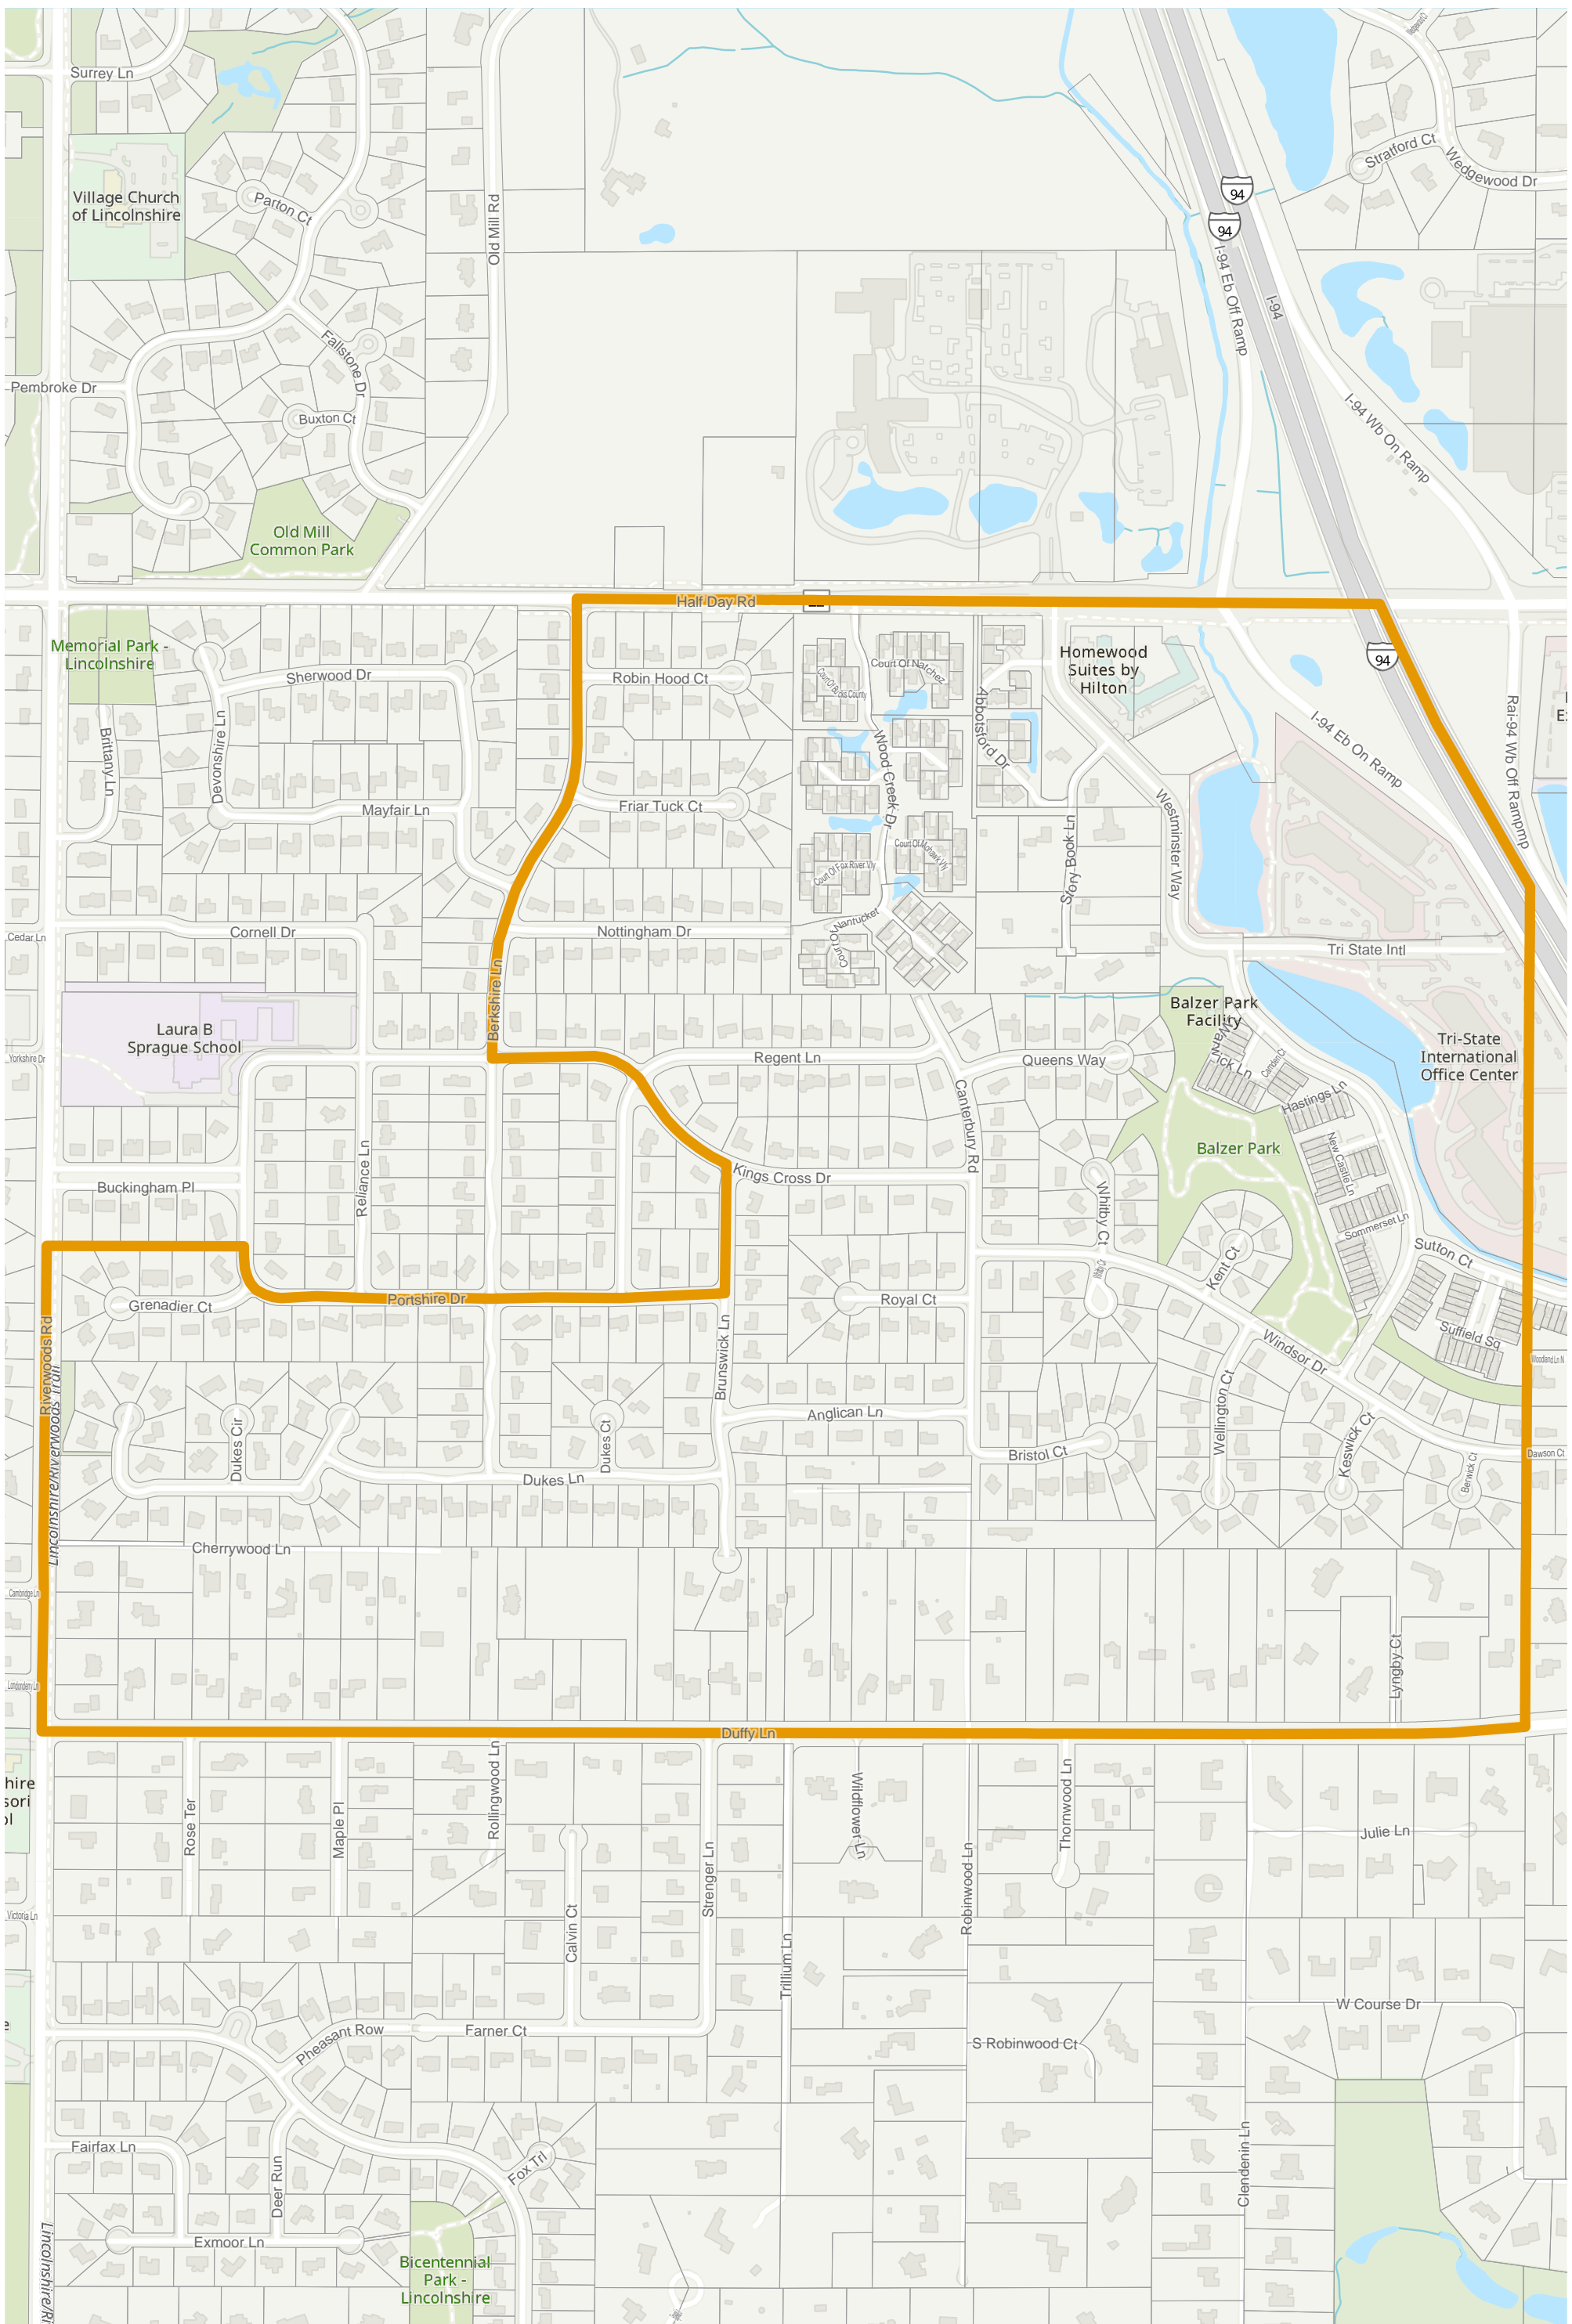

Lake County 2022 Election Precinct Vernon 274

2022 Election Precincts
 Tax Parcels