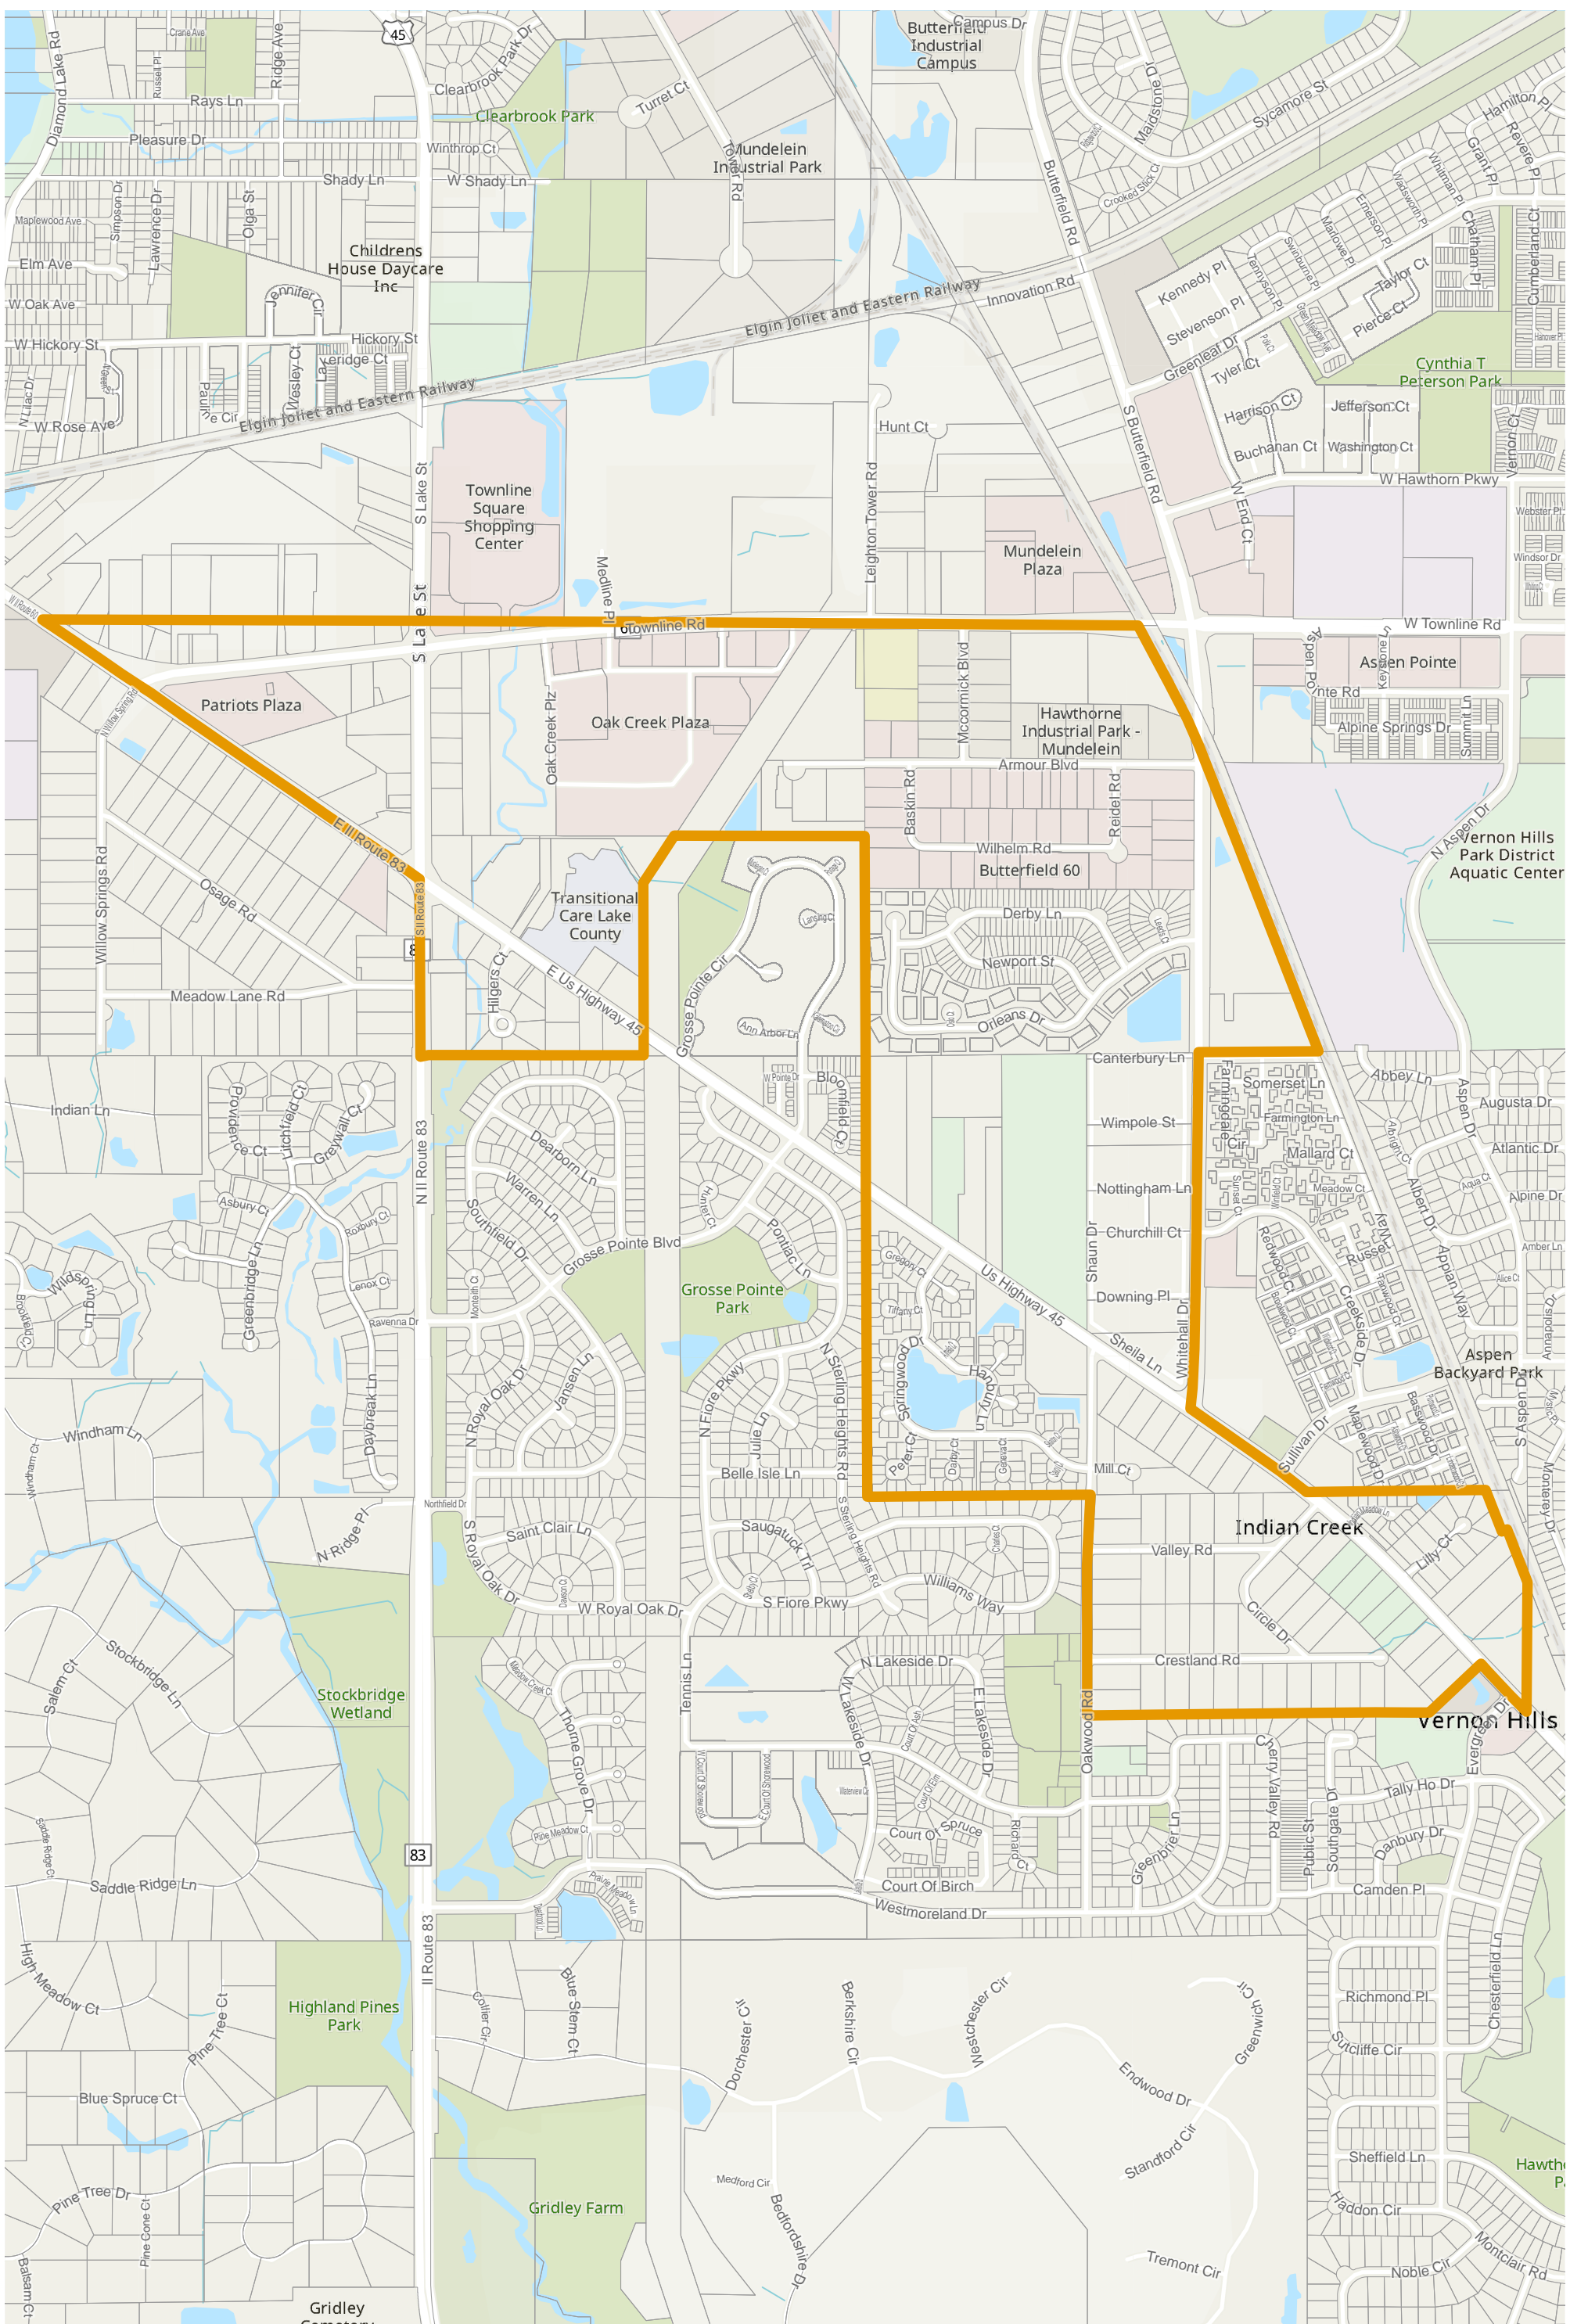

Election Precinct Map Book - Vernon Township

Prepared By:
Lake County GIS/Mapping Division
18 N County St
Waukegan IL 60085
(847) 377-2373

- District Boundary
- Election Precincts

Precincts may change after the publication of this map.
Contact the office of the Lake County Clerk at
(847) 377-2400 for current information.

Lake County 2022 Election Precinct Vernon 256

Lake County 2022 Election Precinct Vernon 257

Lake County 2022 Election Precinct Vernon 258

Lake County 2022 Election Precinct Vernon 259

Lake County 2022 Election Precinct Vernon 260