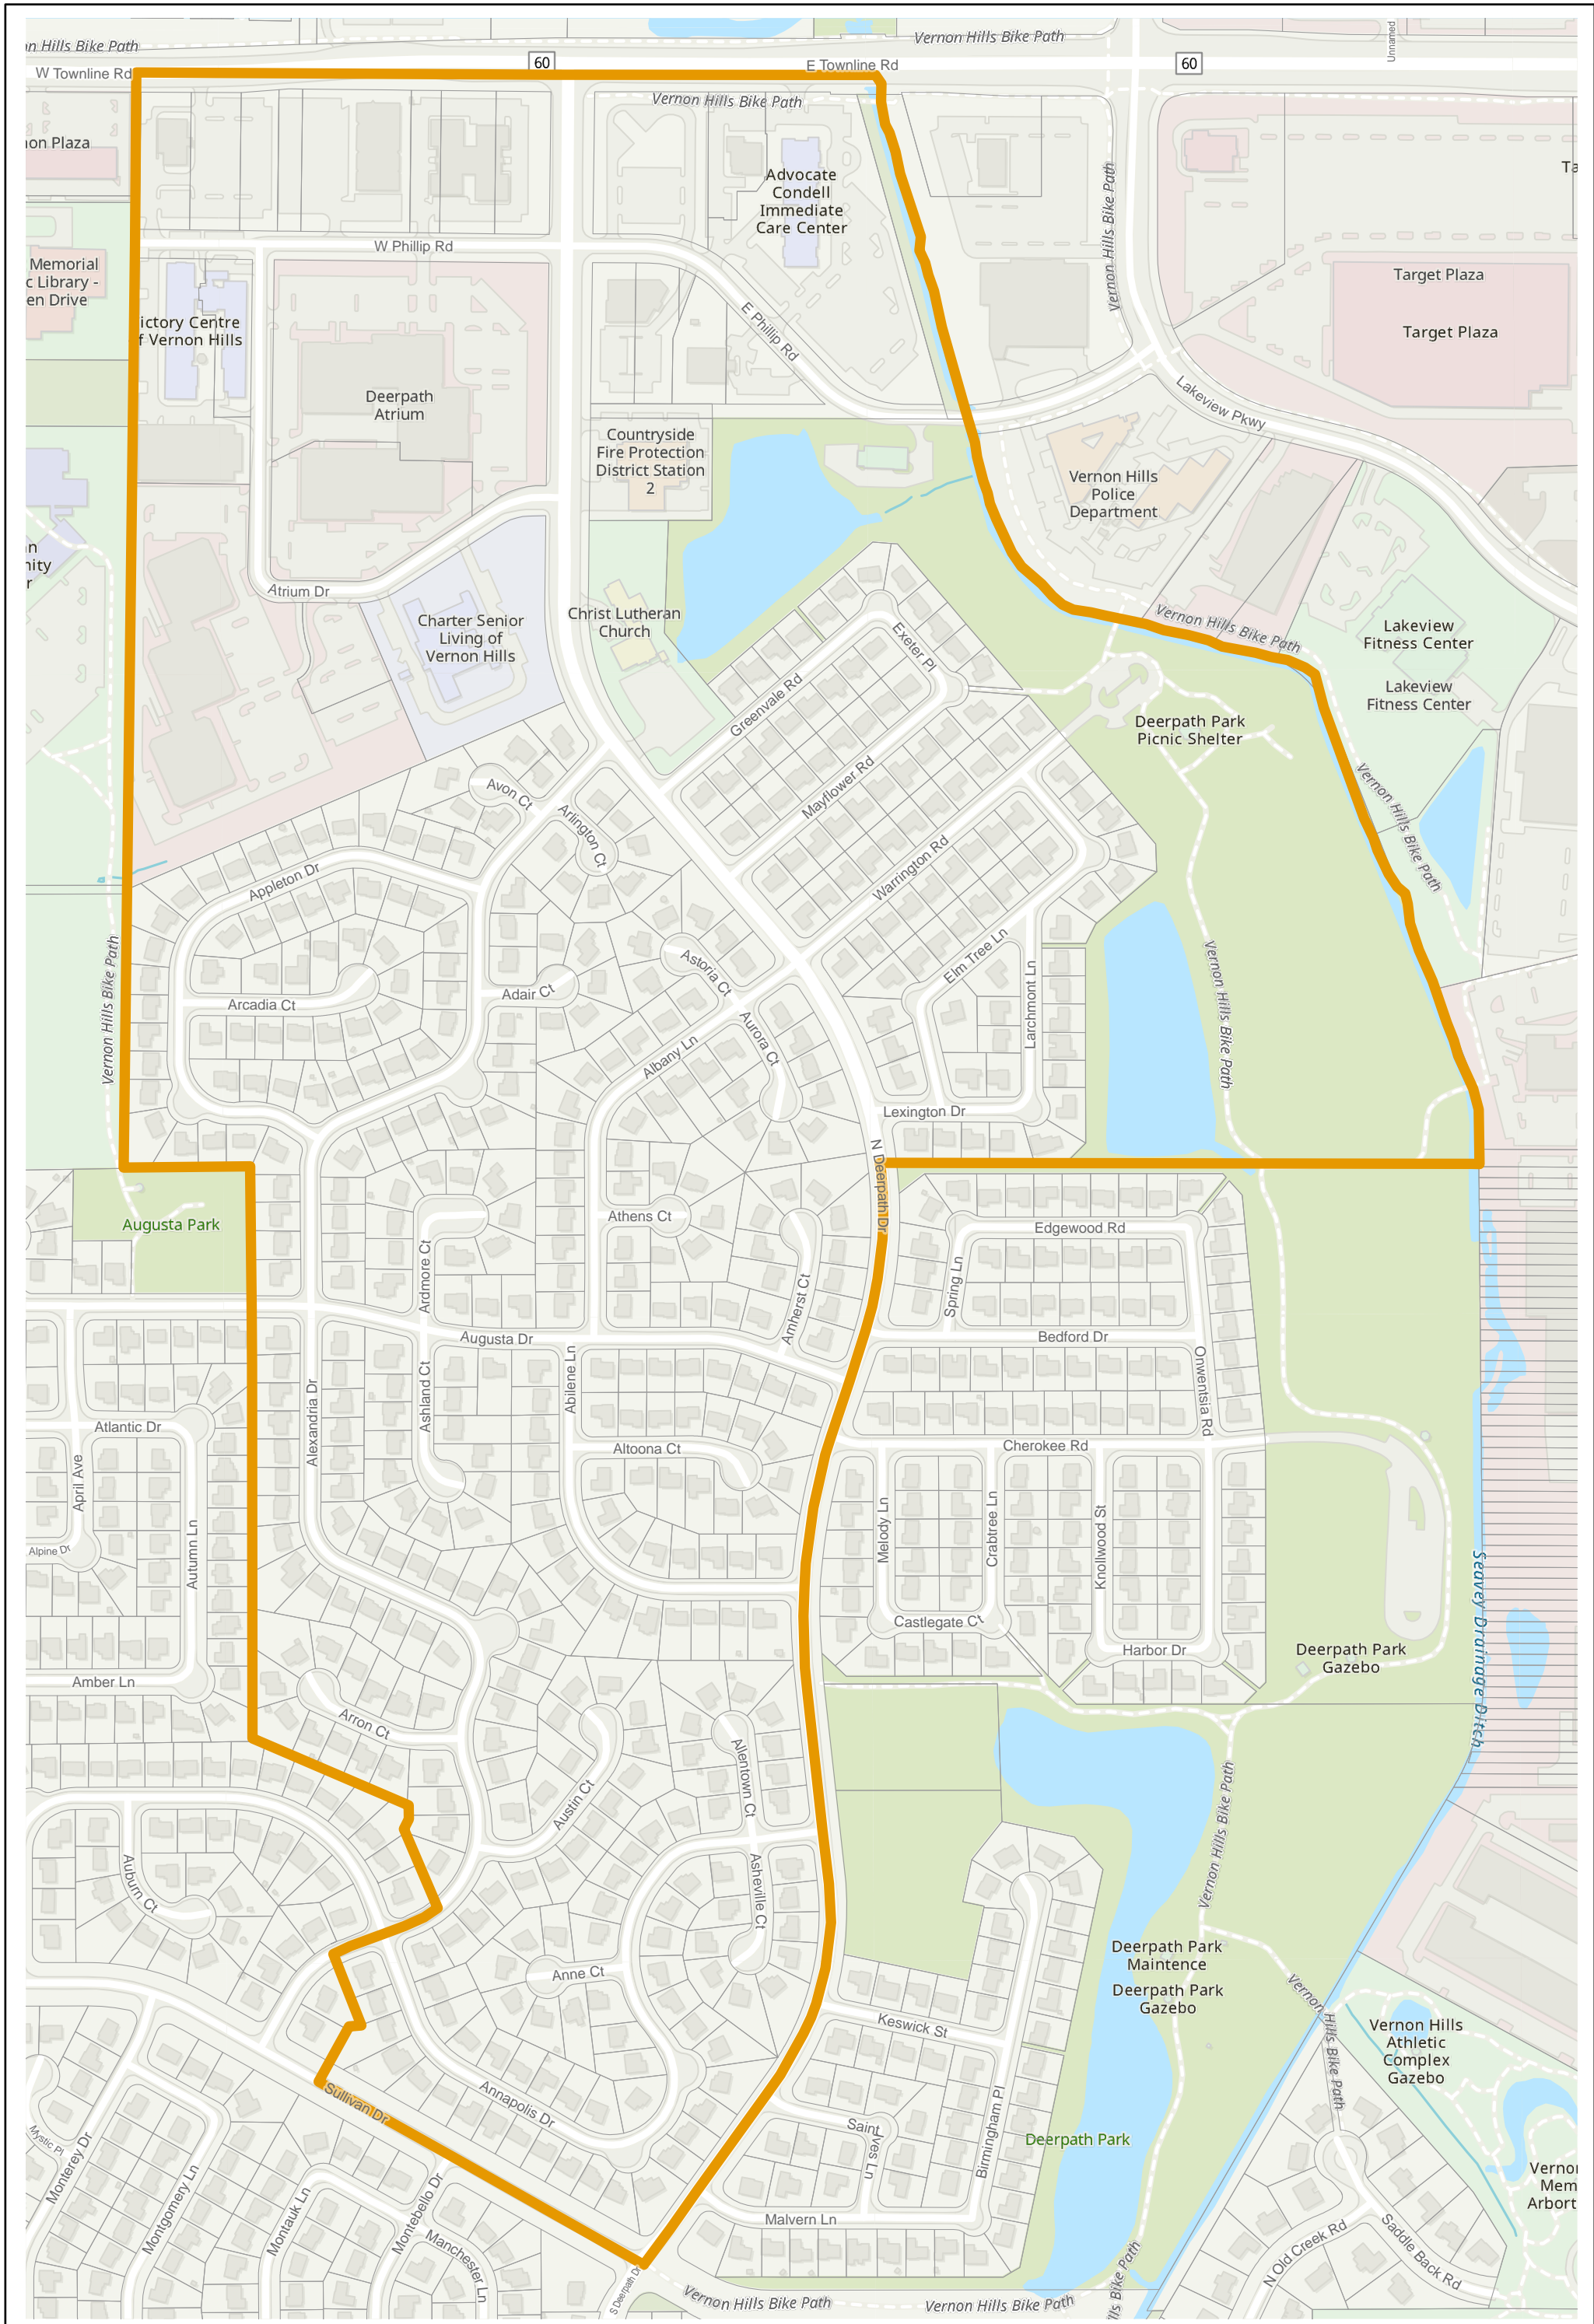

Election Precinct Map Book - Vernon Township

Prepared By:
Lake County GIS/Mapping Division
18 N County St
Waukegan IL 60085
(847) 377-2373

- District Boundary
- Election Precincts

Precincts may change after the publication of this map.
Contact the office of the Lake County Clerk at
(847) 377-2400 for current information.

Lake County 2022 Election Precinct Vernon 256

Lake County 2022 Election Precinct Vernon 257

Lake County 2022 Election Precinct Vernon 258

Lake County 2022 Election Precinct Vernon 259

Lake County 2022 Election Precinct Vernon 260