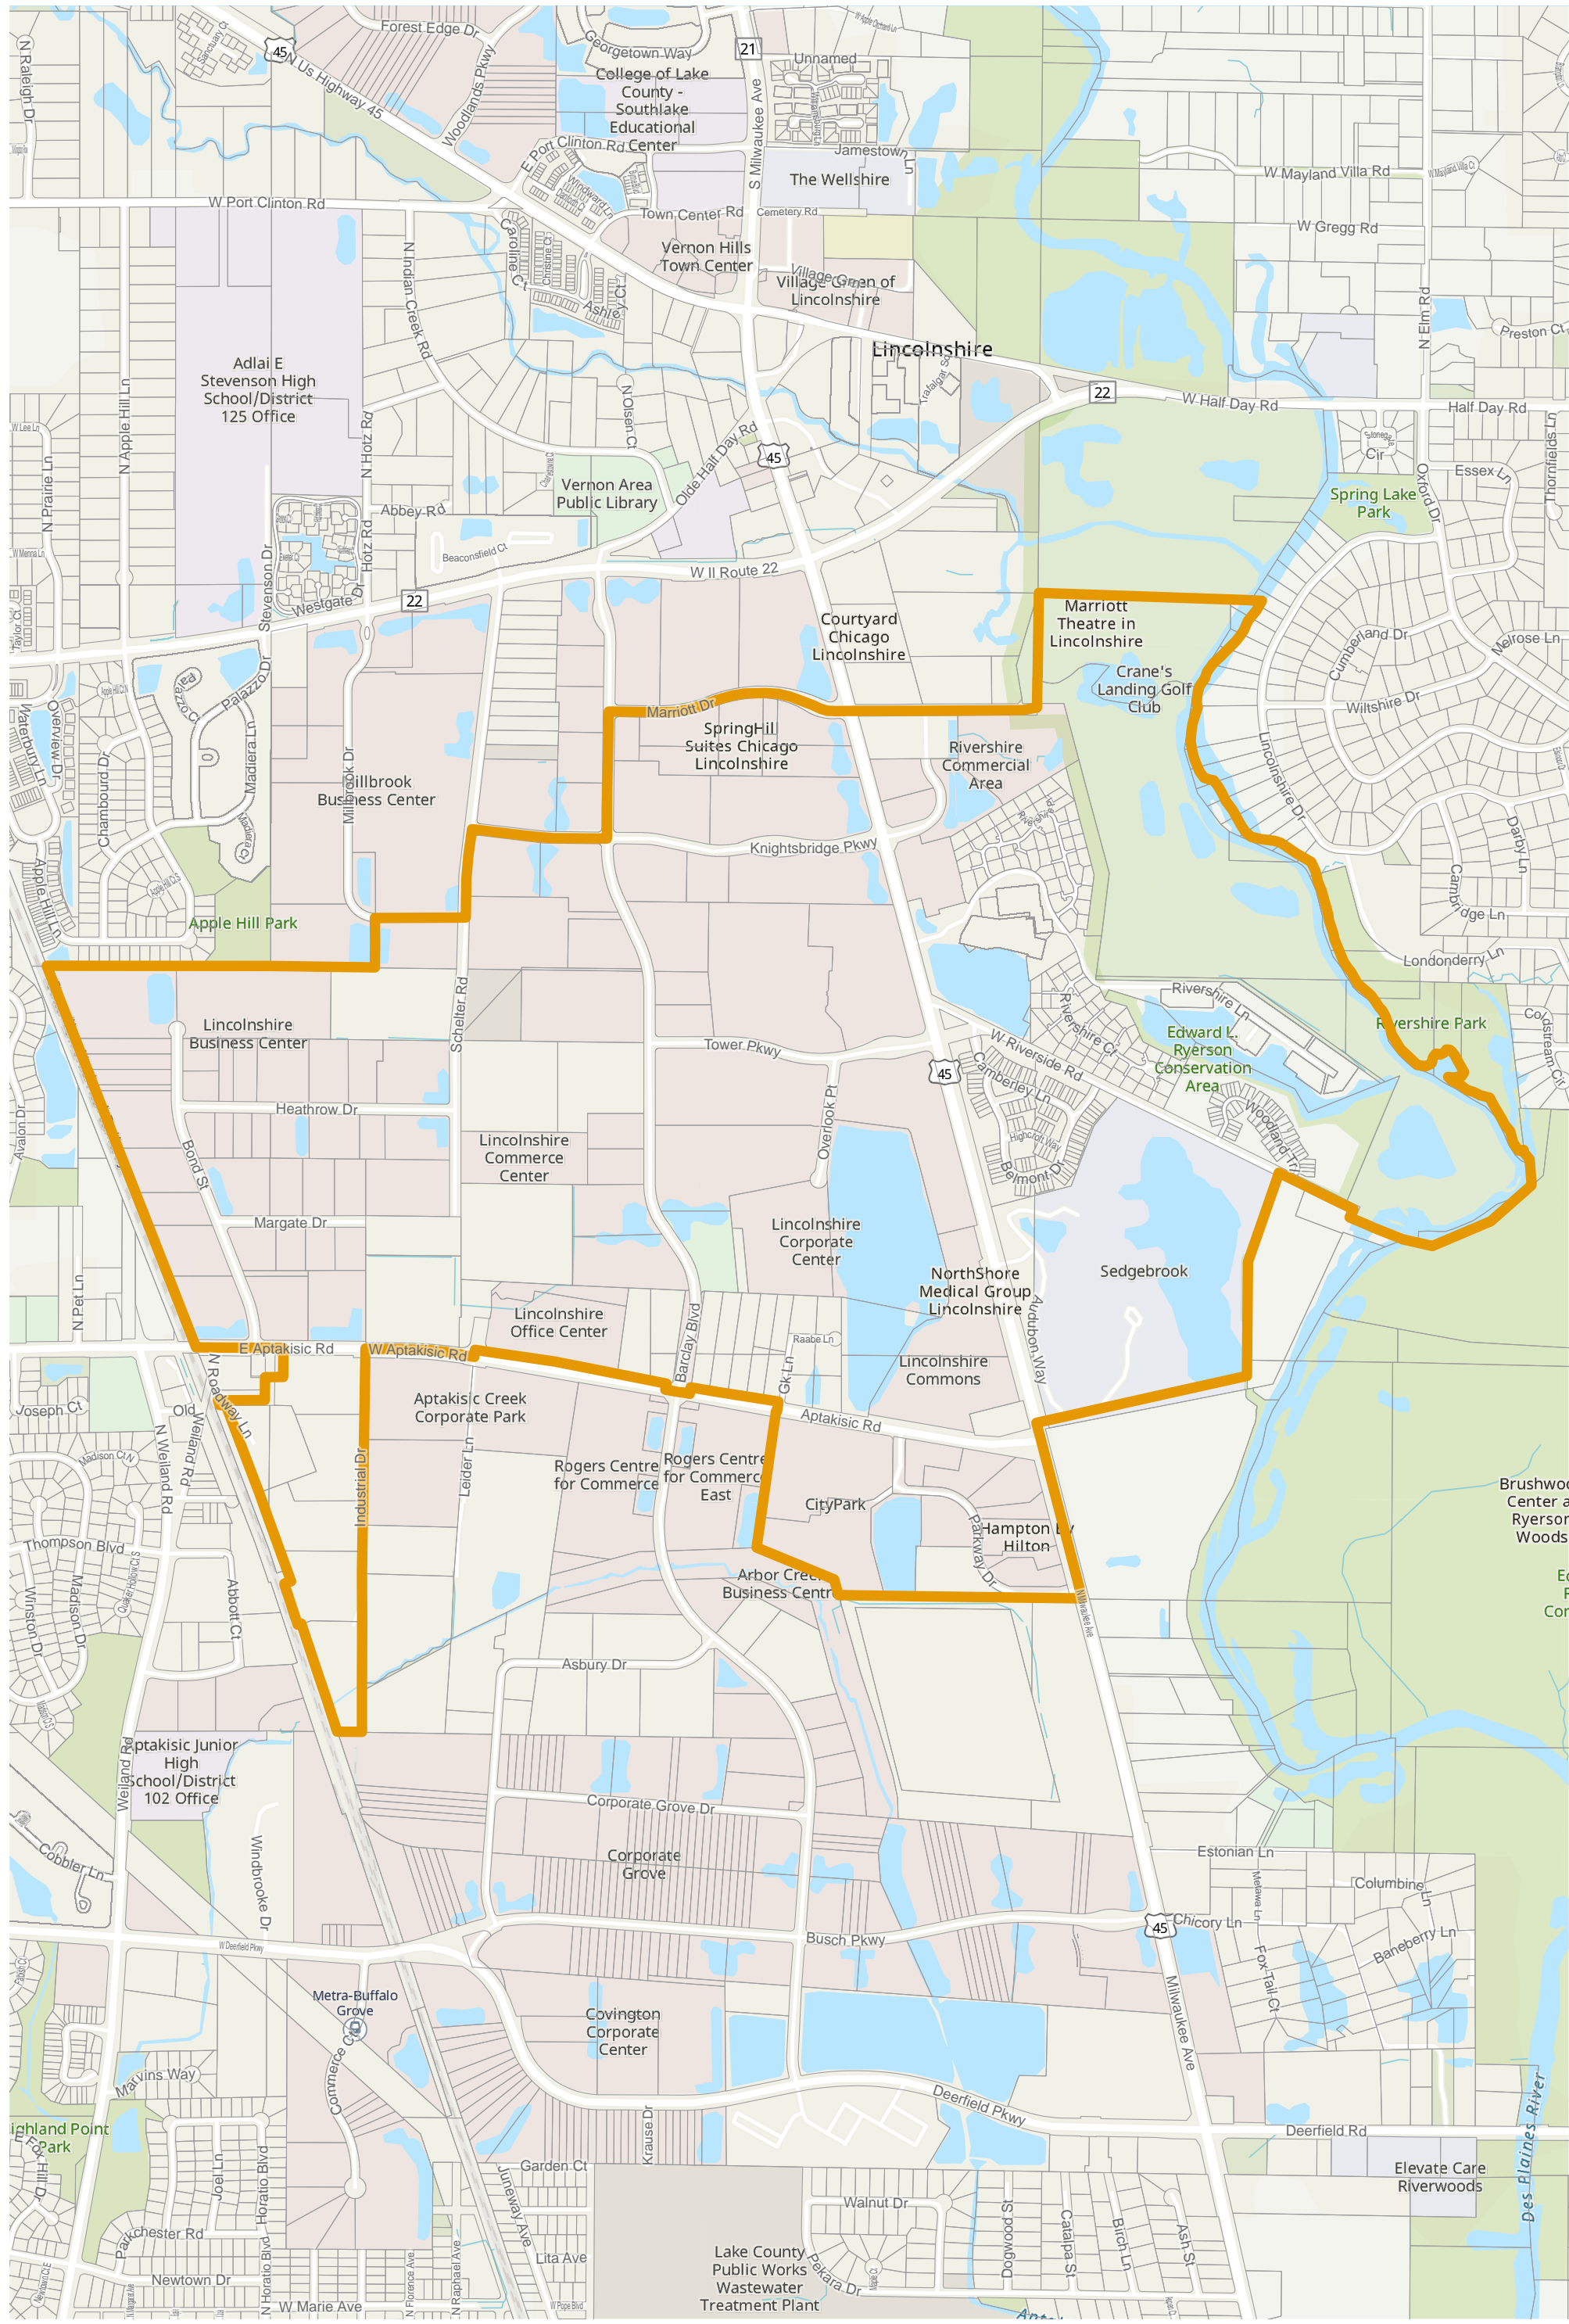

Lake County 2022 Election Precinct Vernon 279