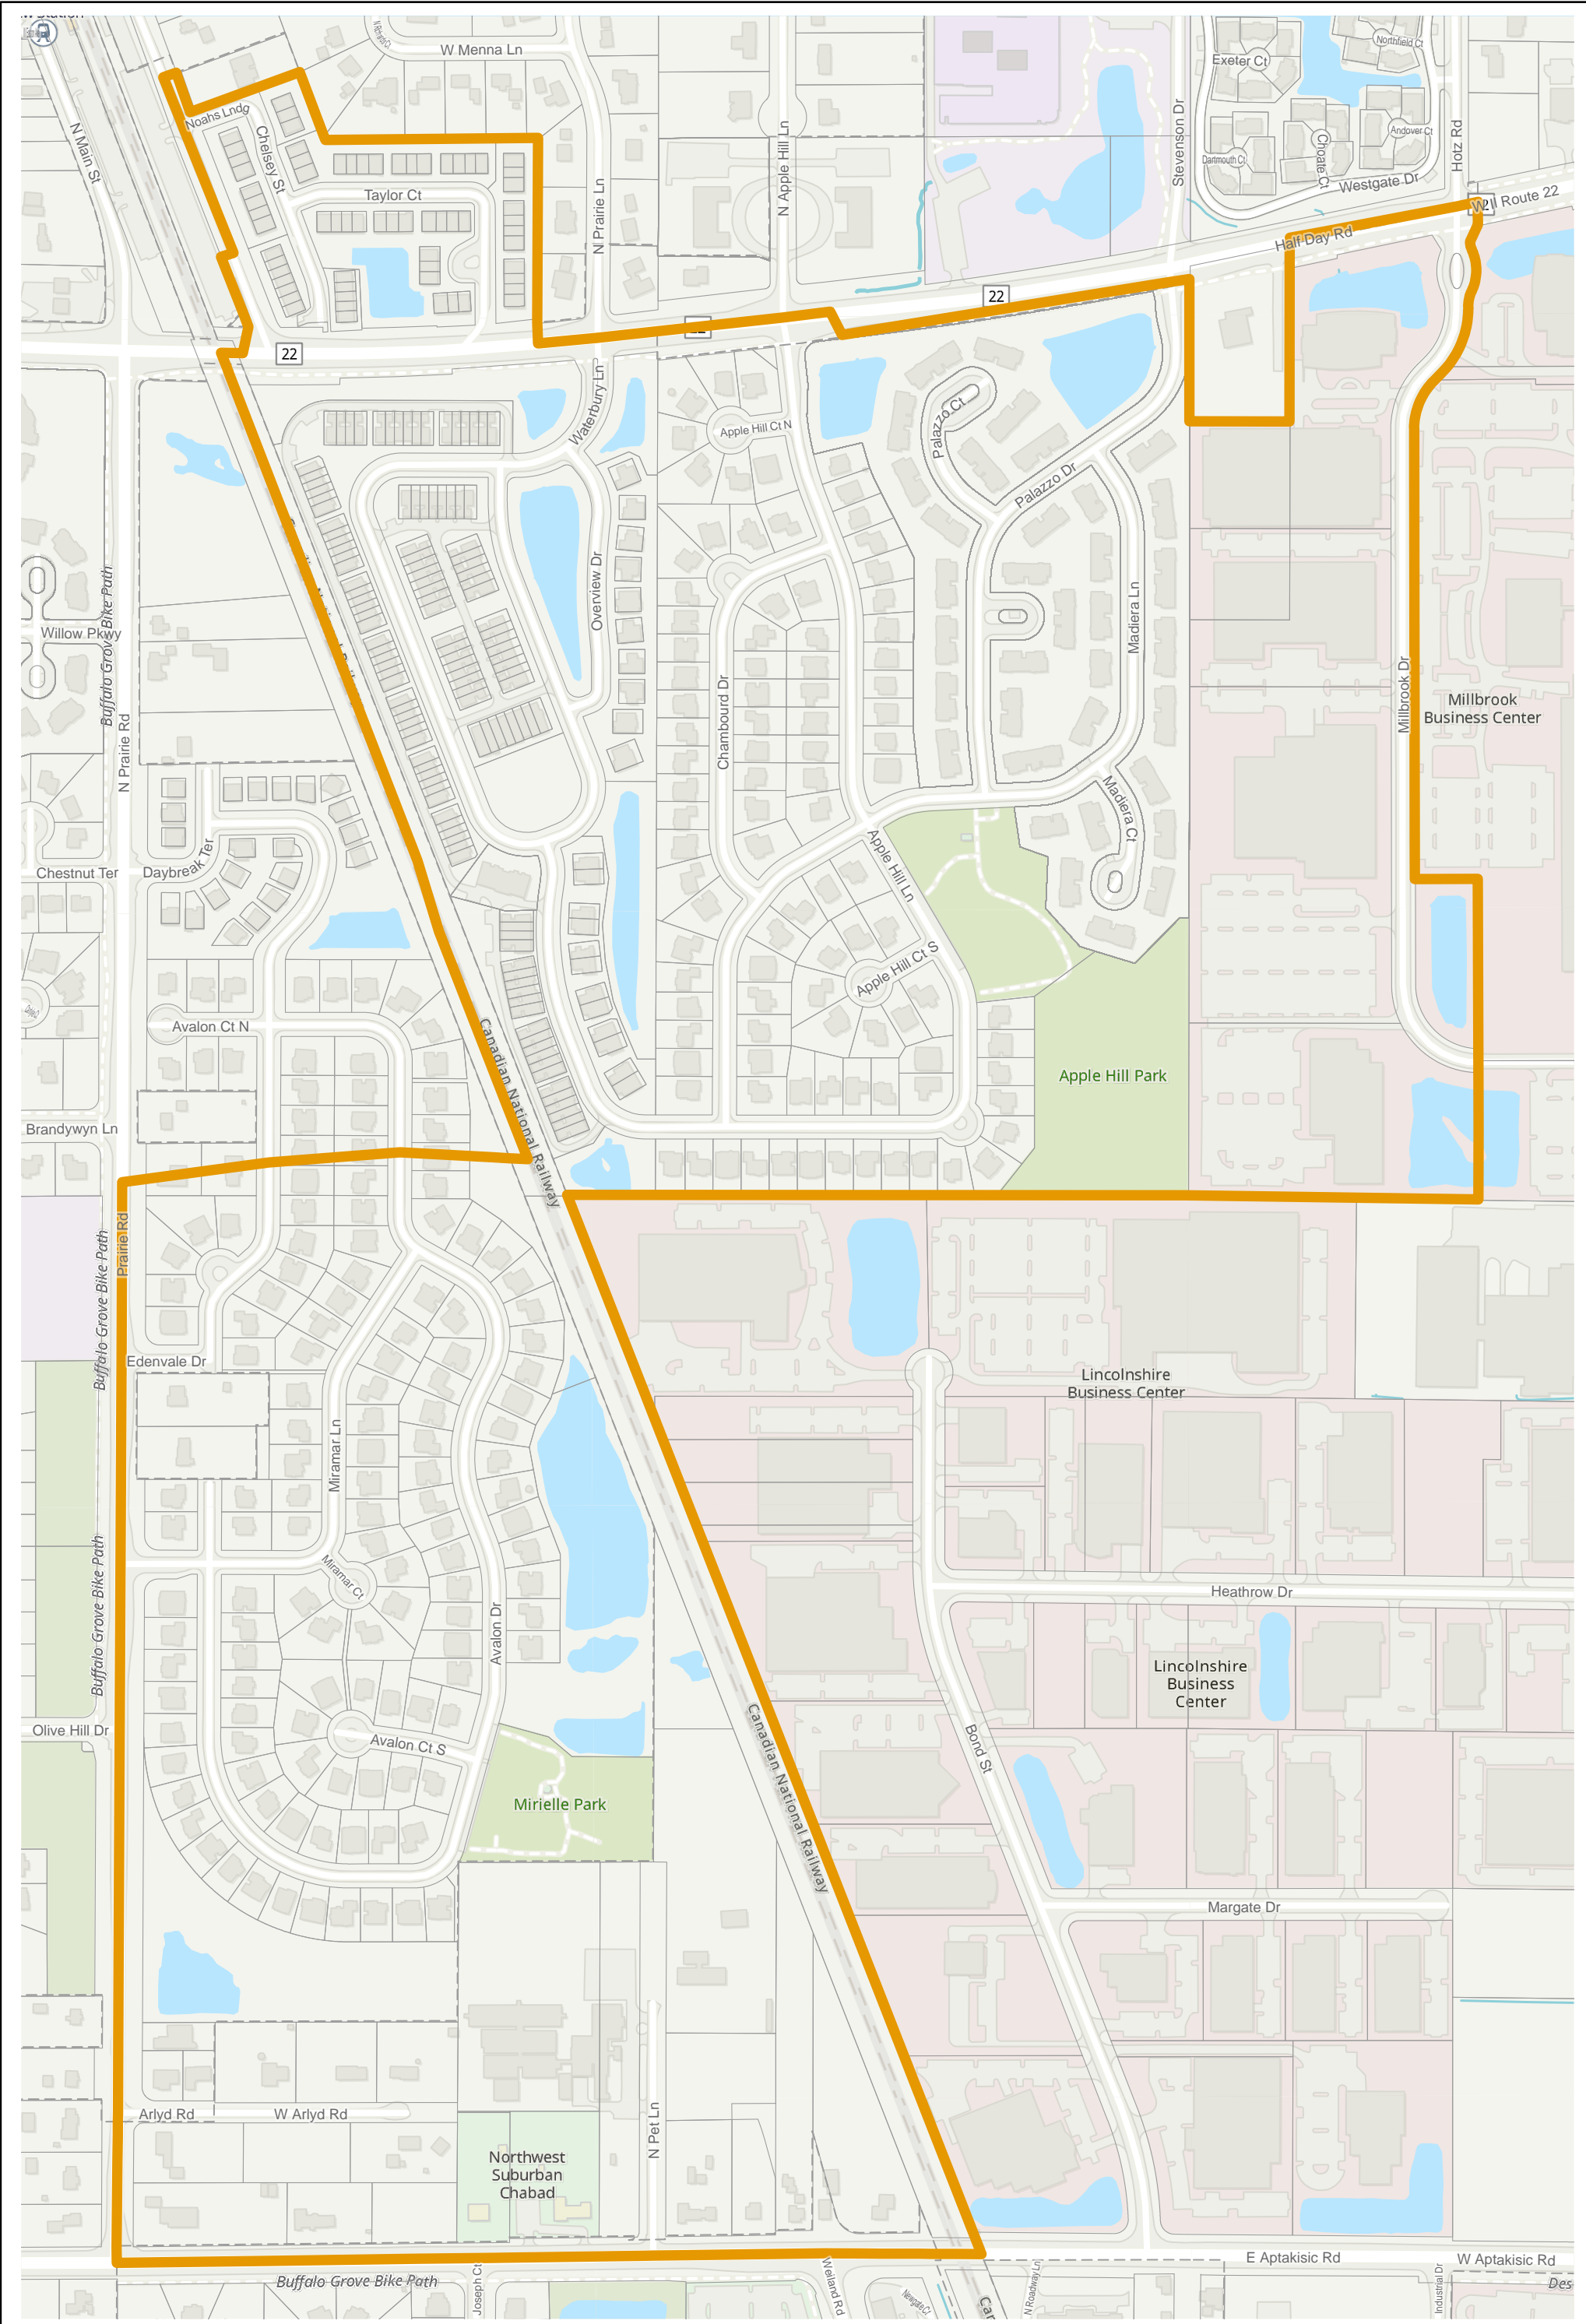

Lake County 2022 Election Precinct Vernon 278