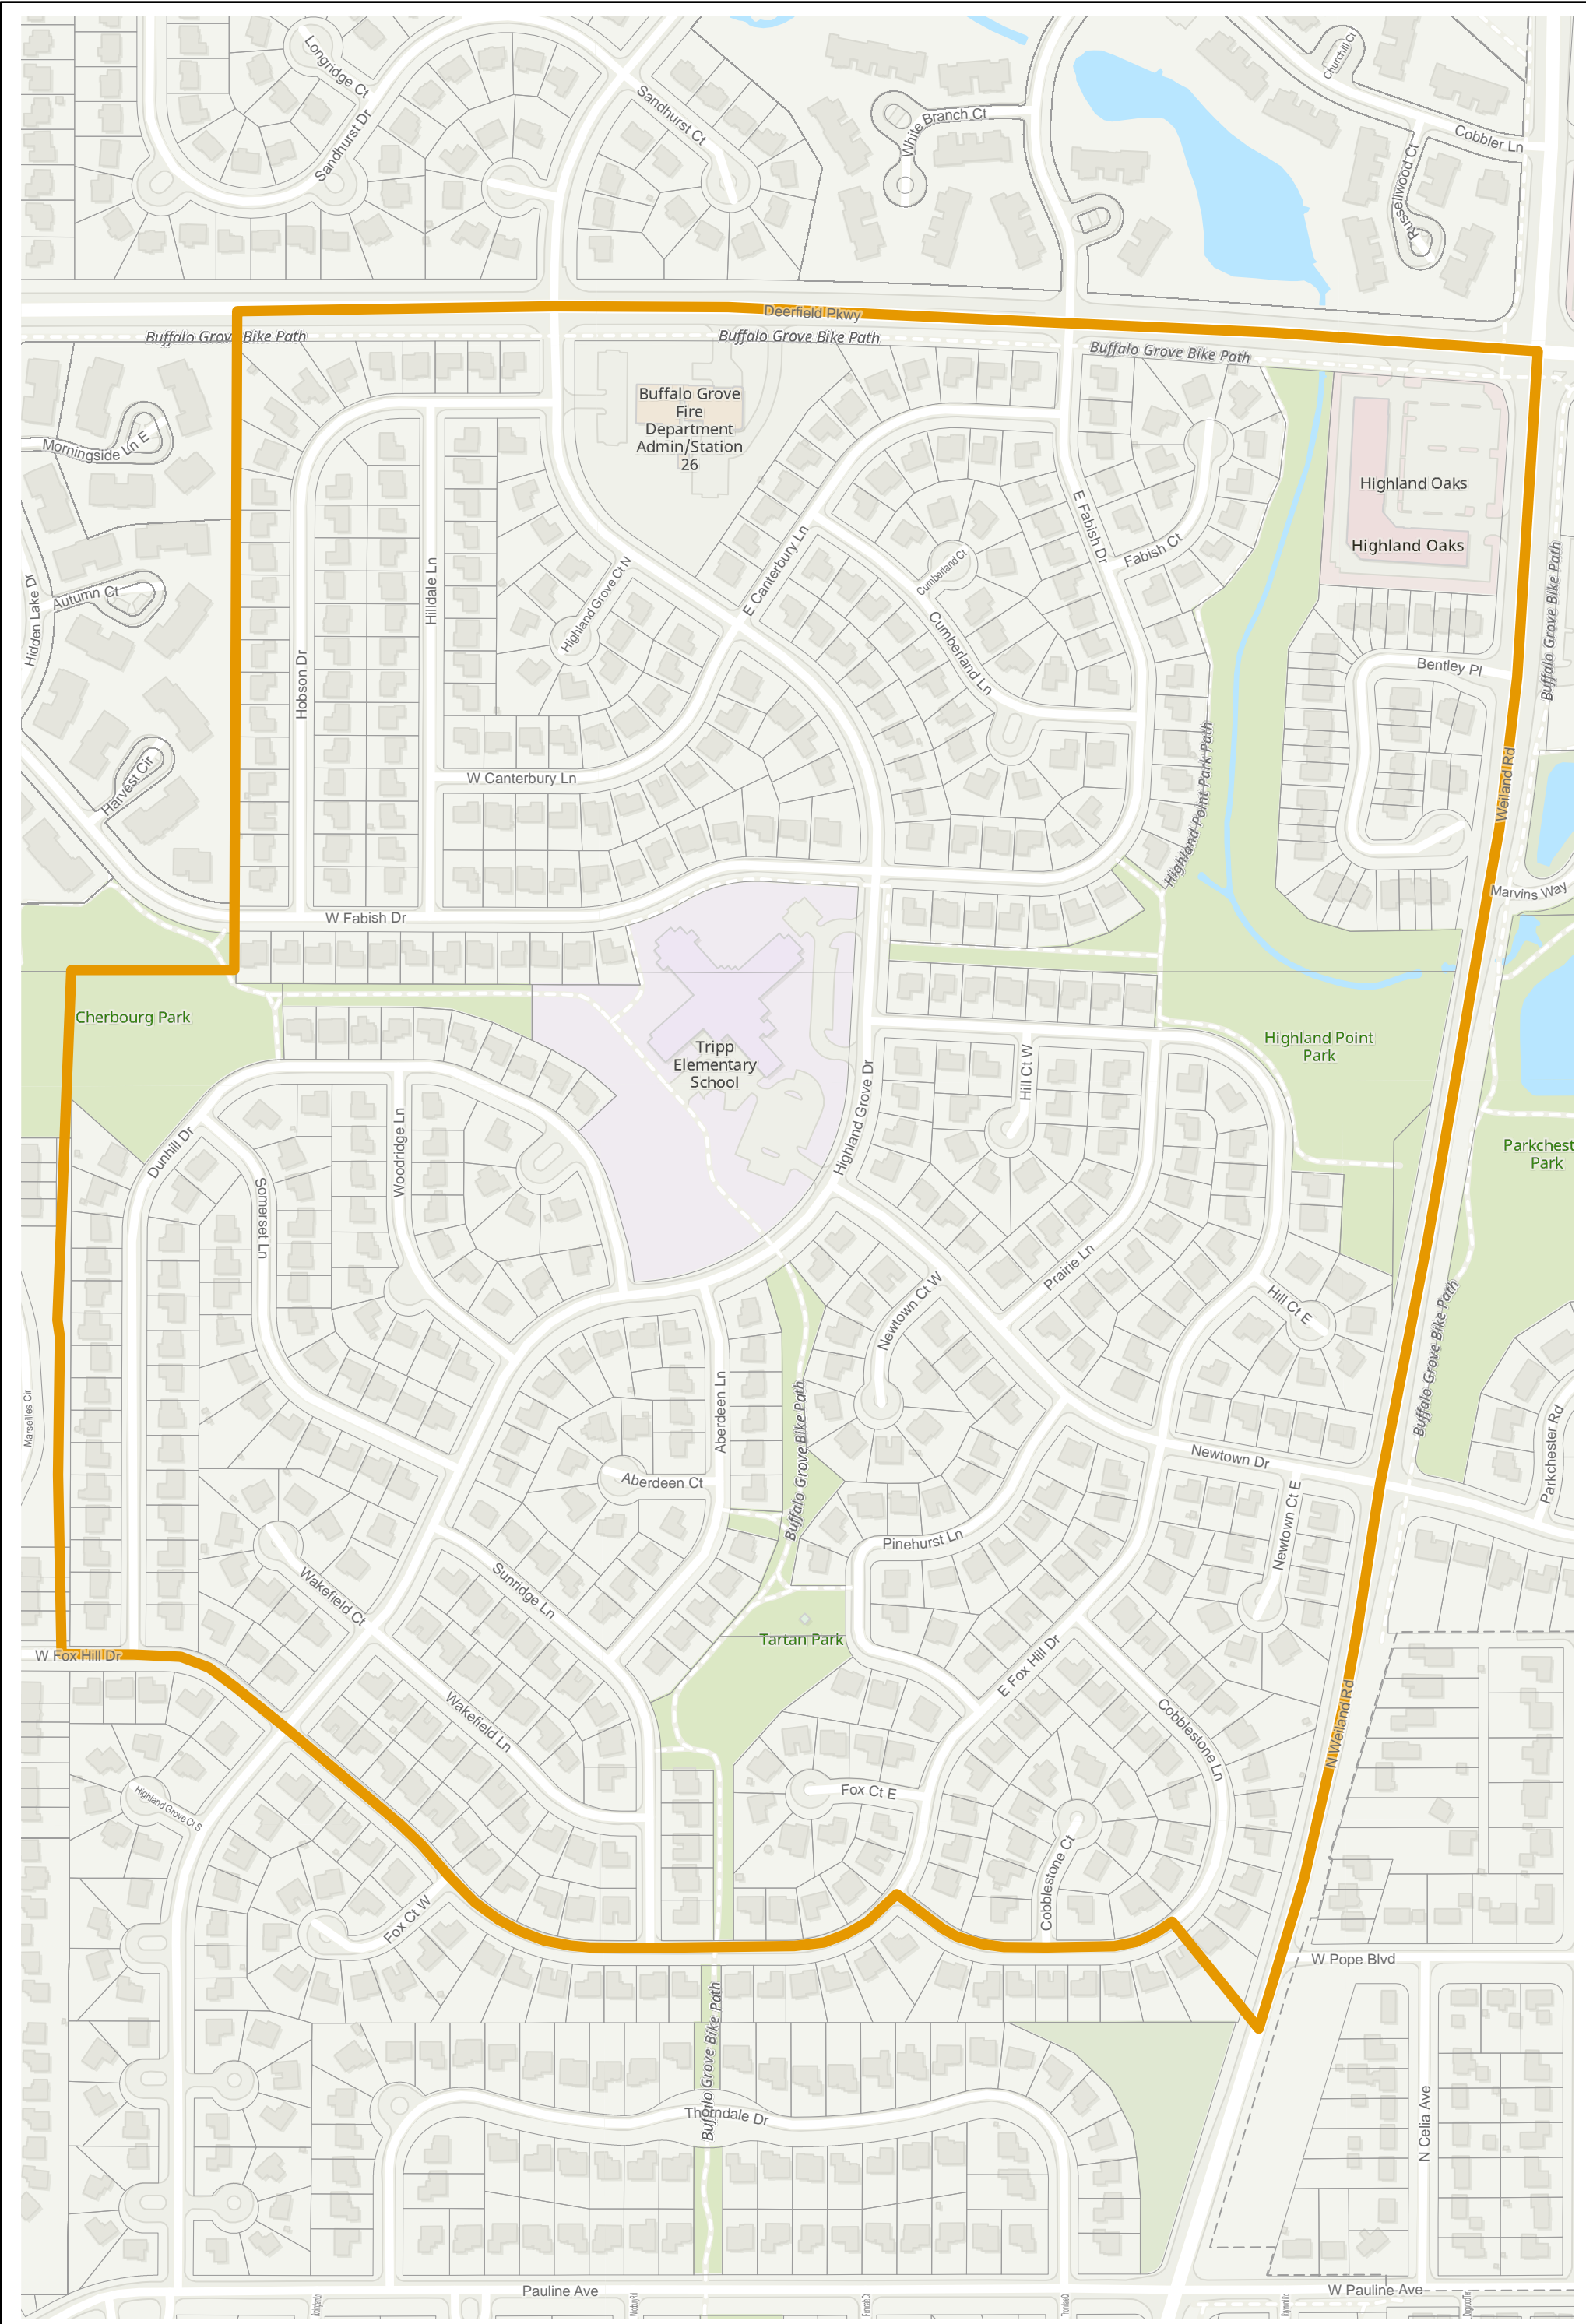

Lake County 2022 Election Precinct Vernon 292