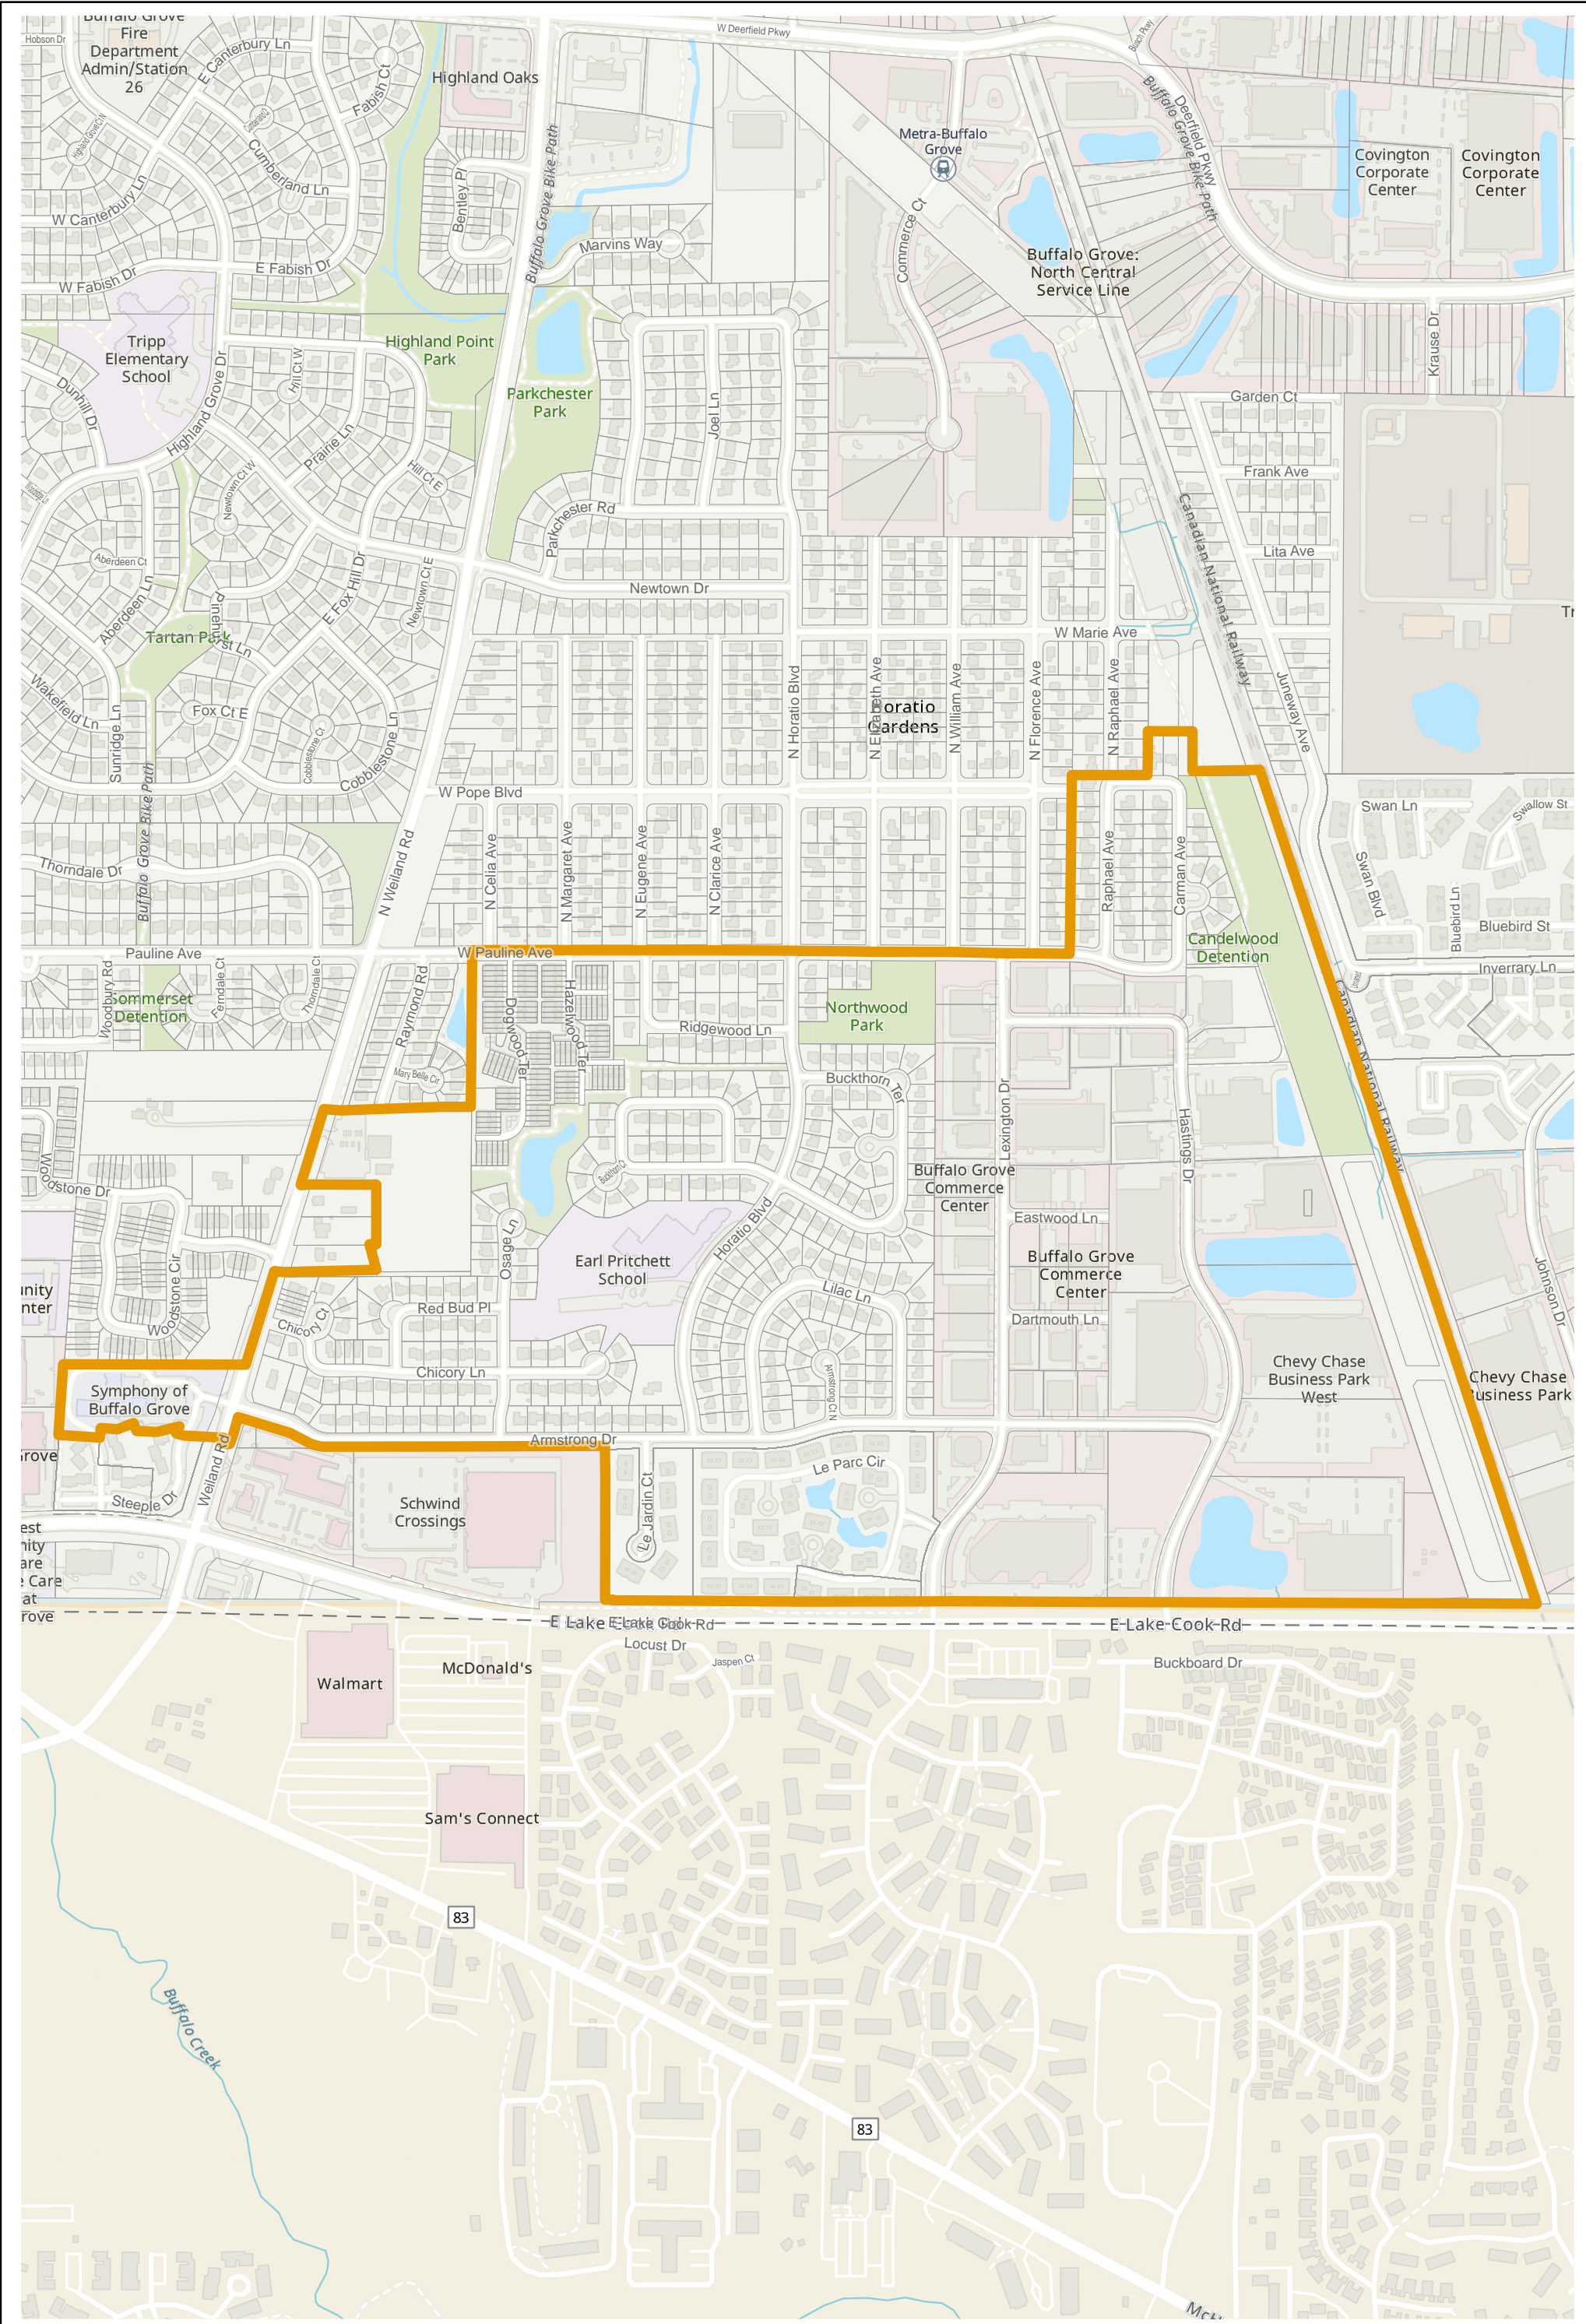

Lake County 2022 Election Precinct Vernon 295