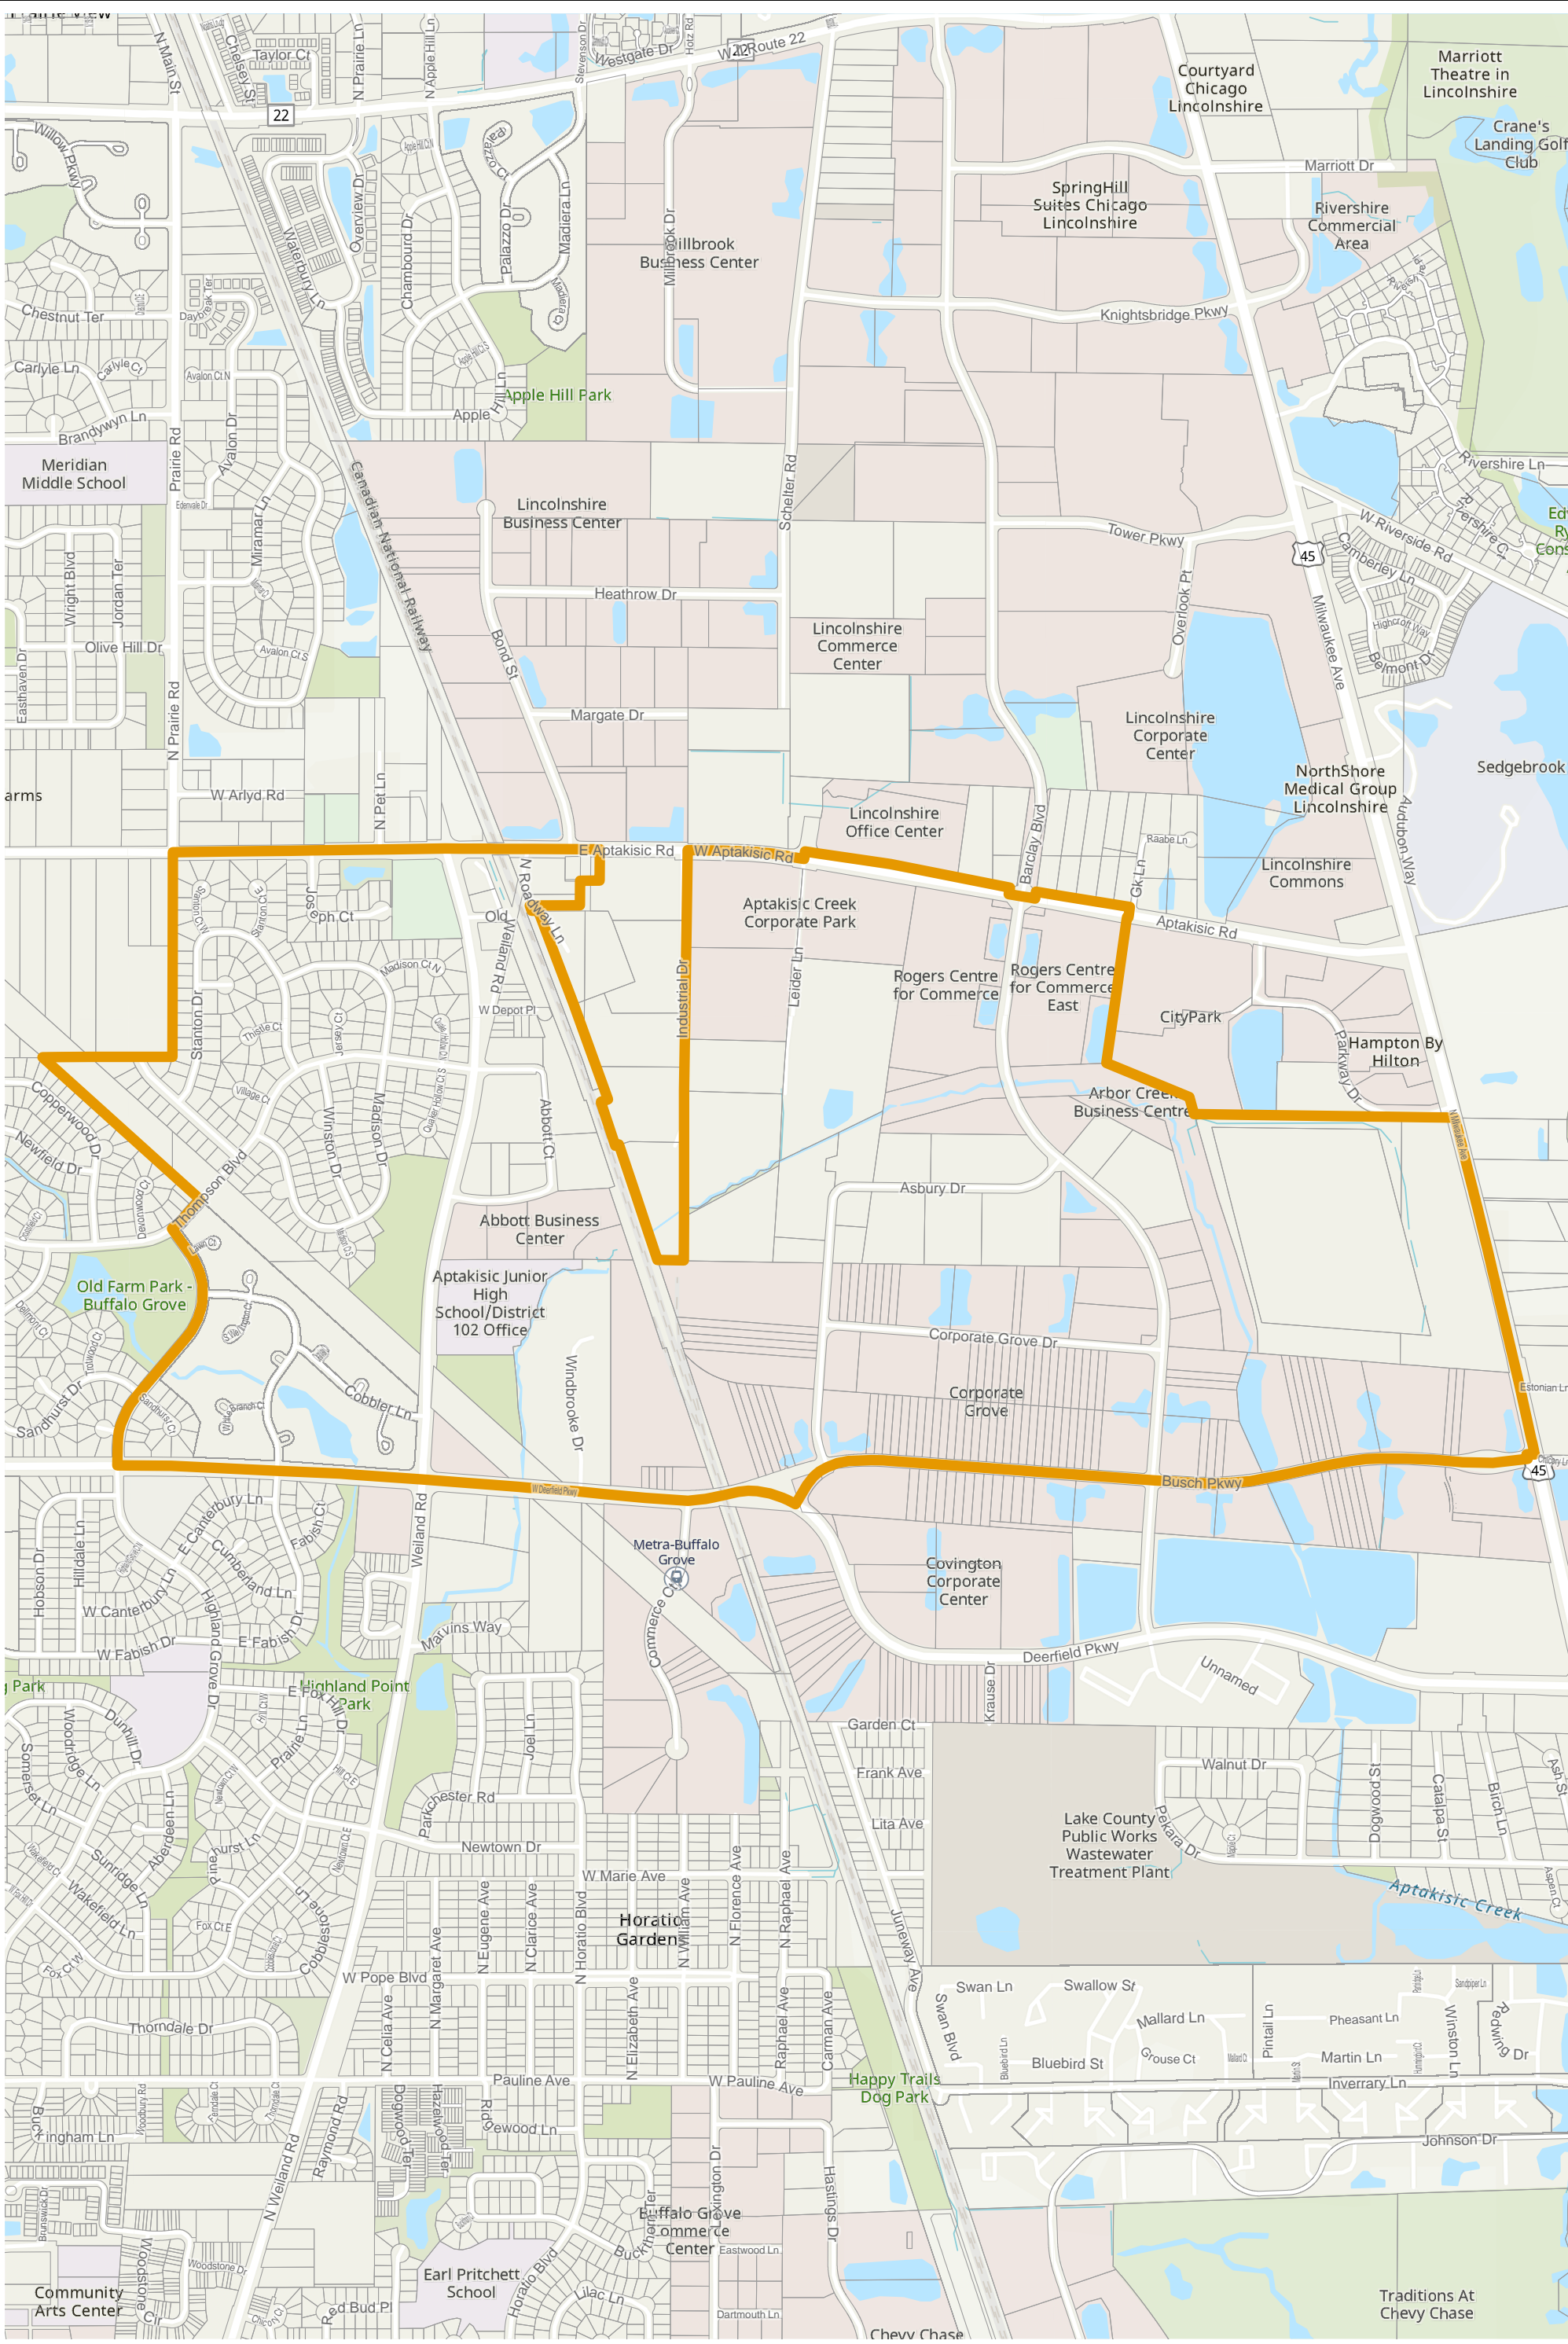

Lake County 2022 Election Precinct Vernon 287