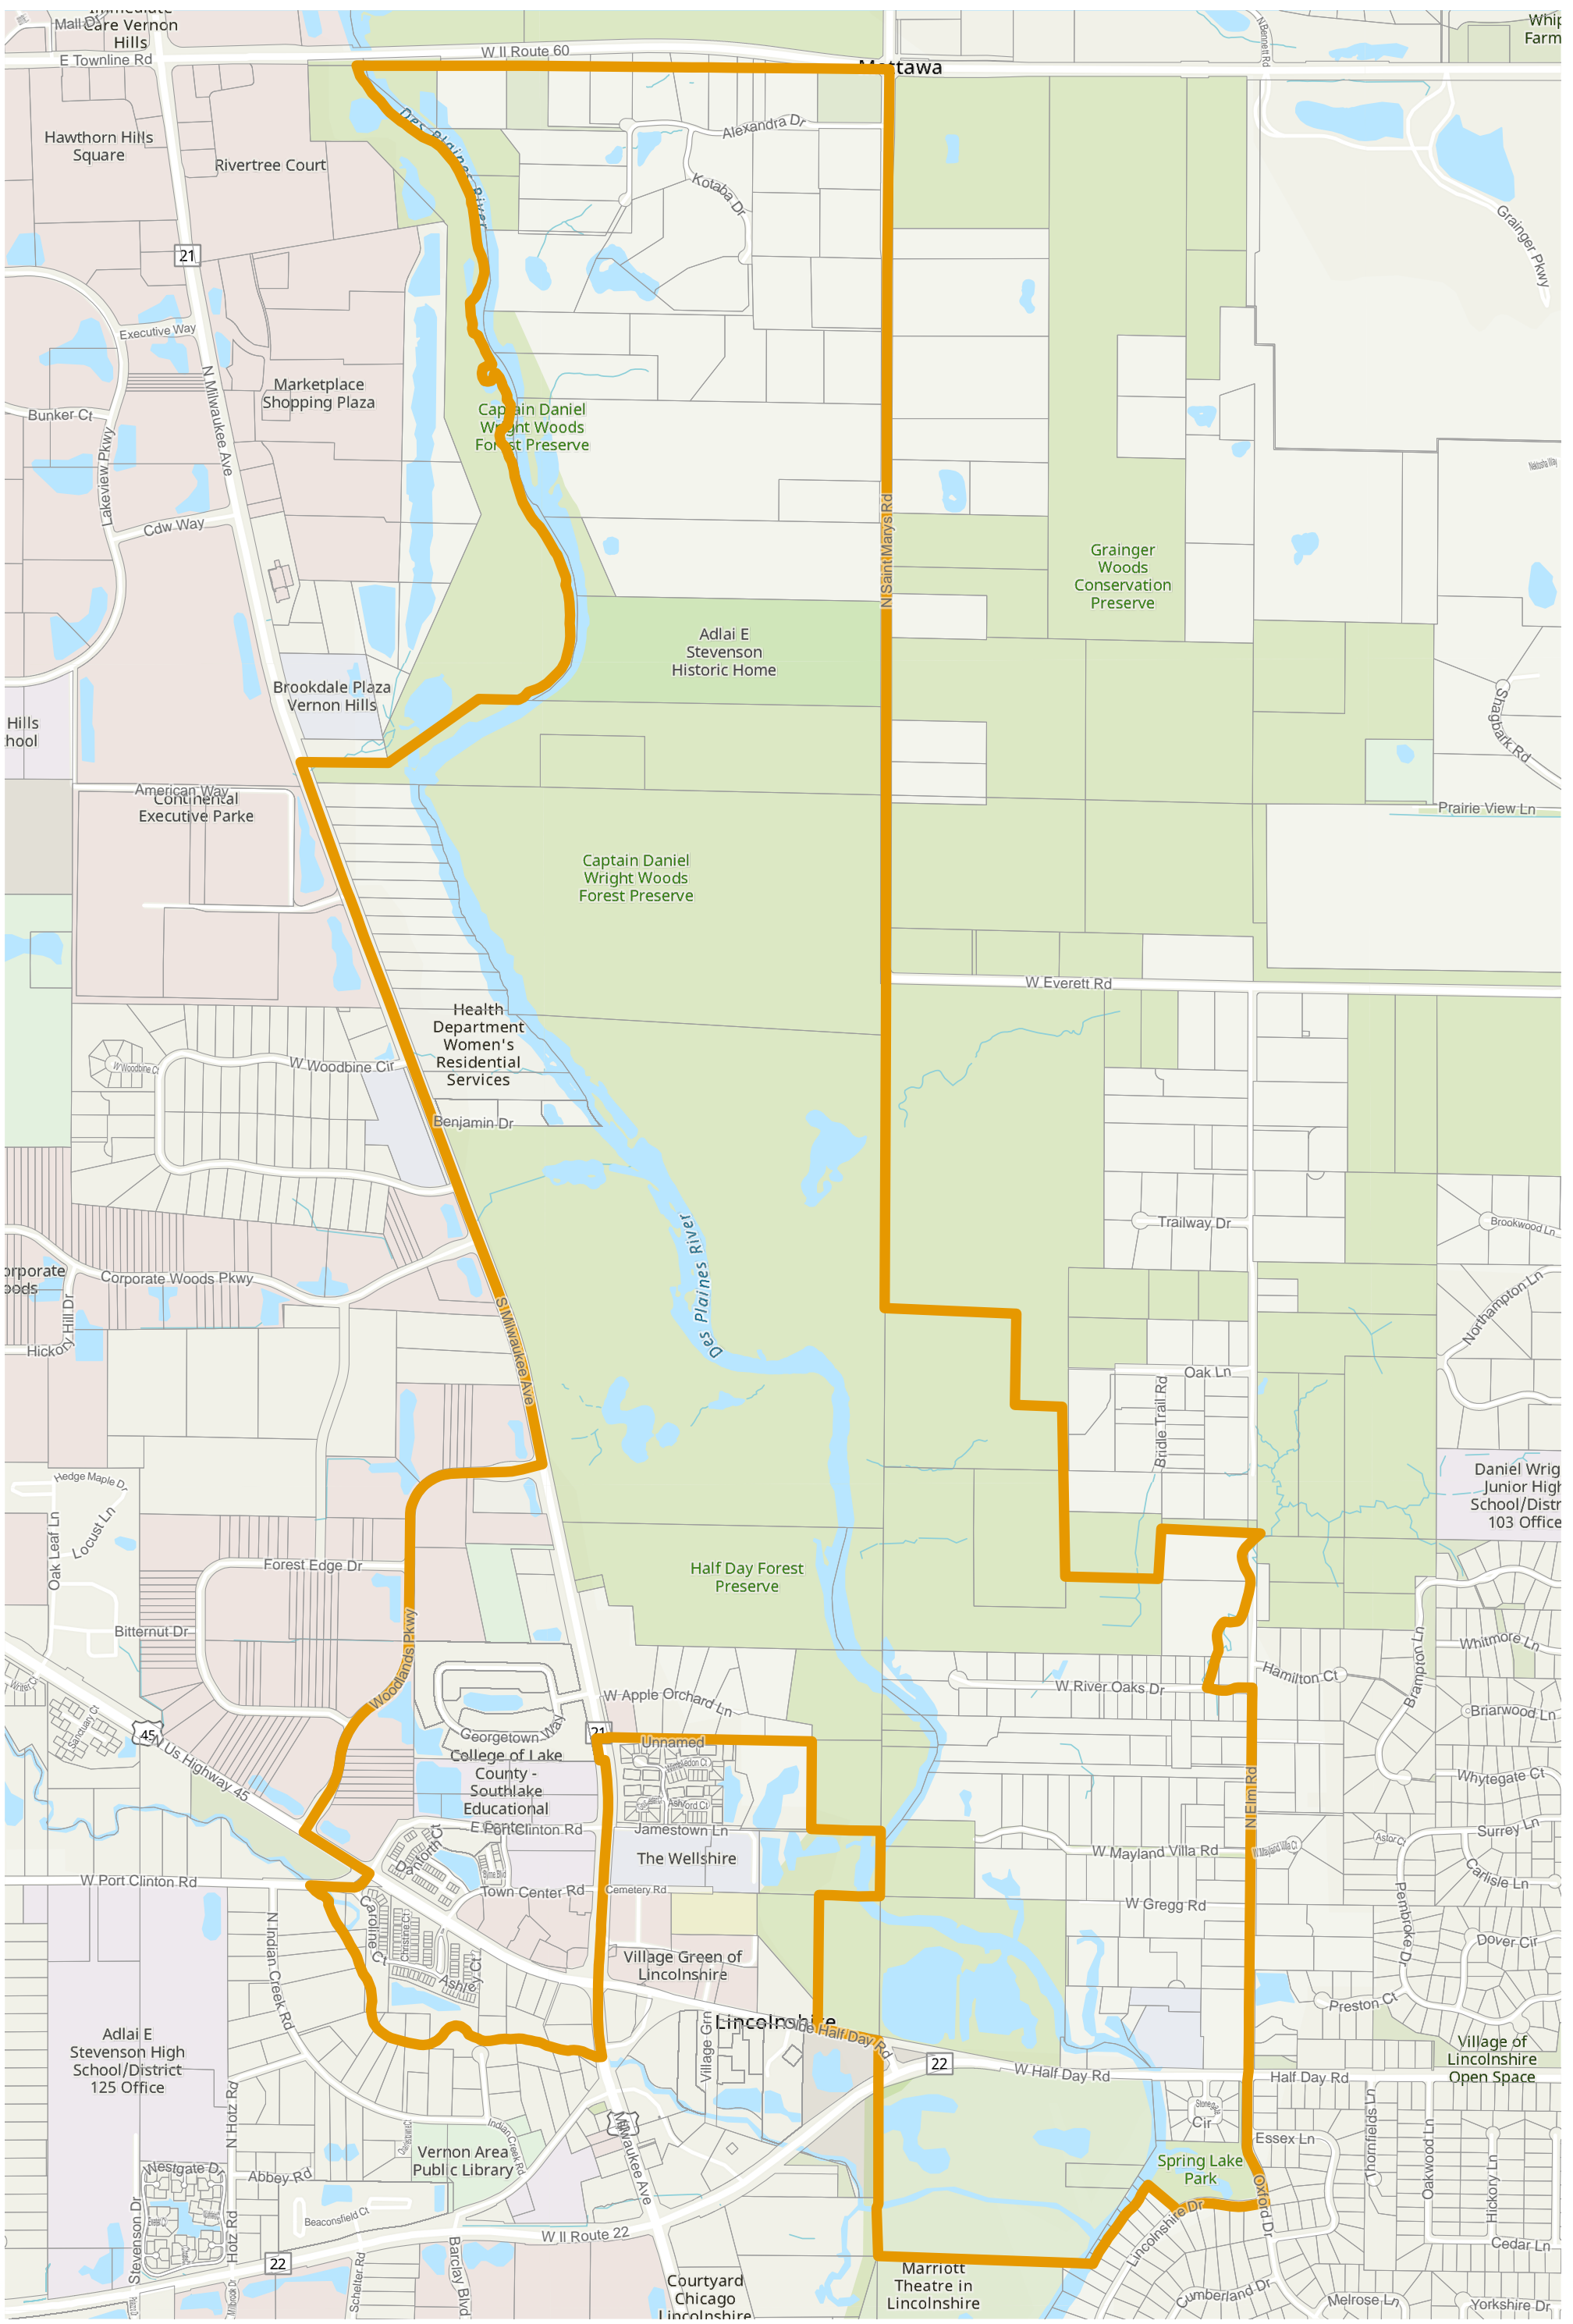

Lake County 2022 Election Precinct Vernon 261