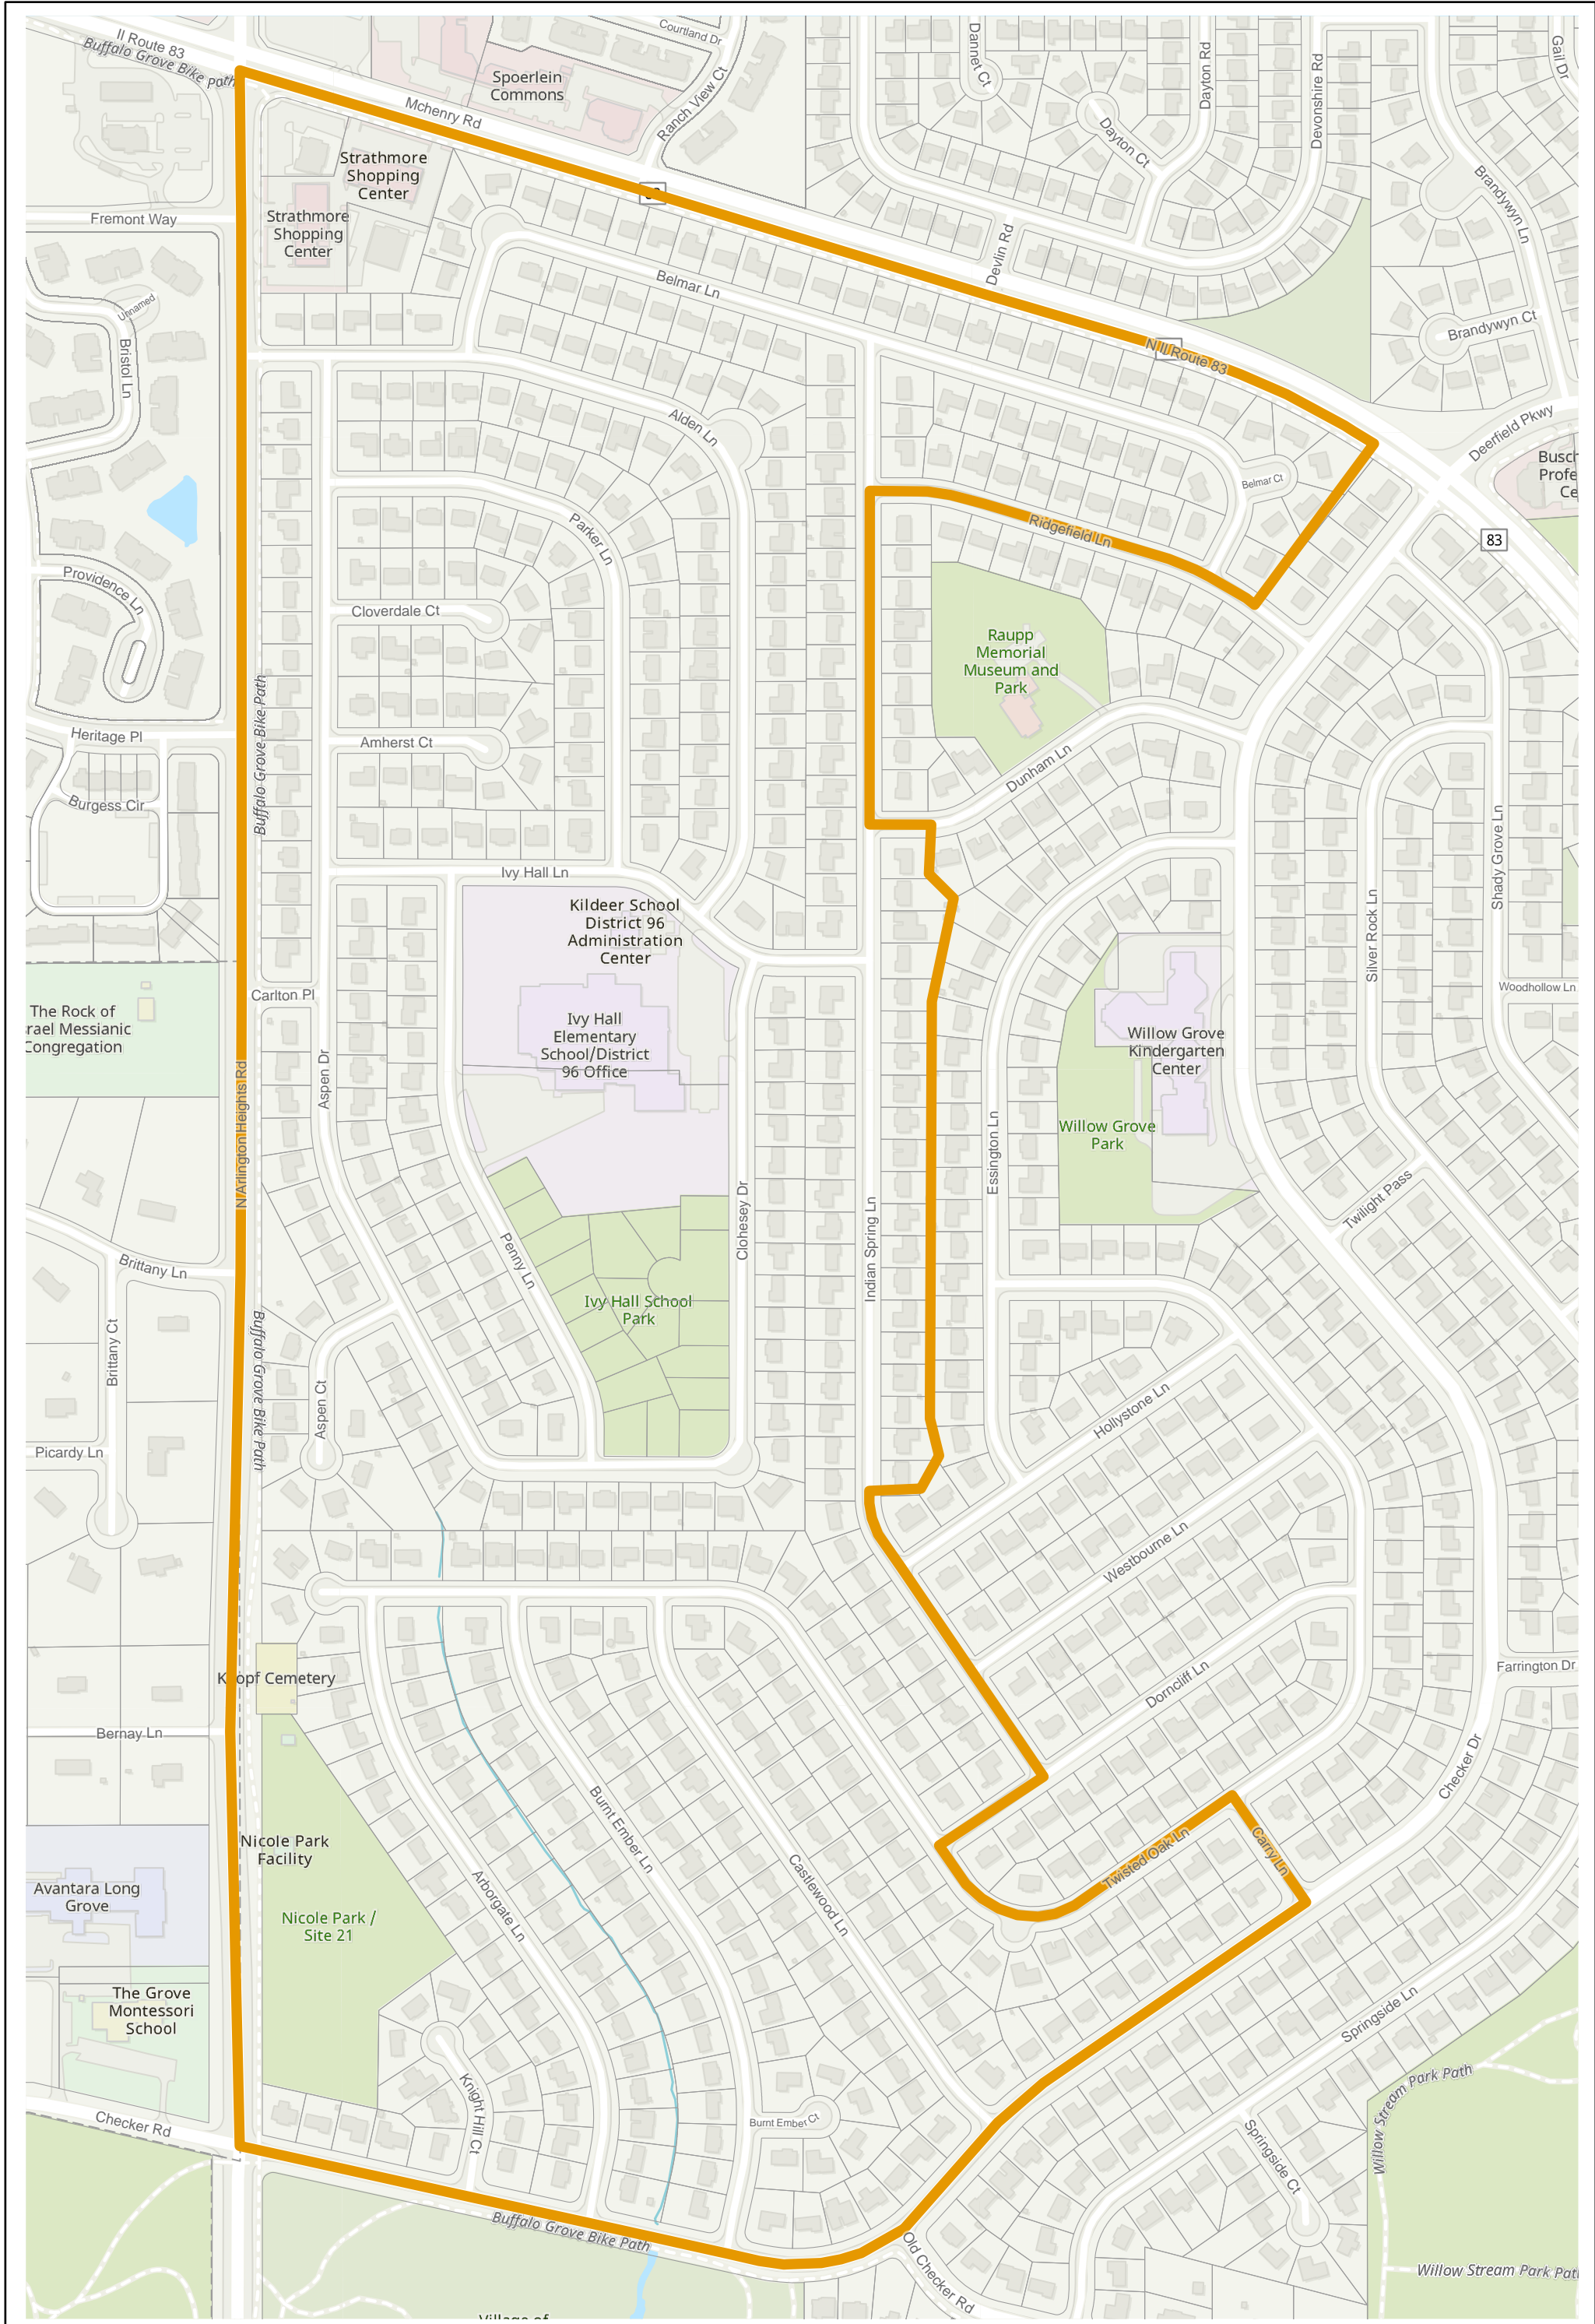

Lake County 2022 Election Precinct Vernon 288