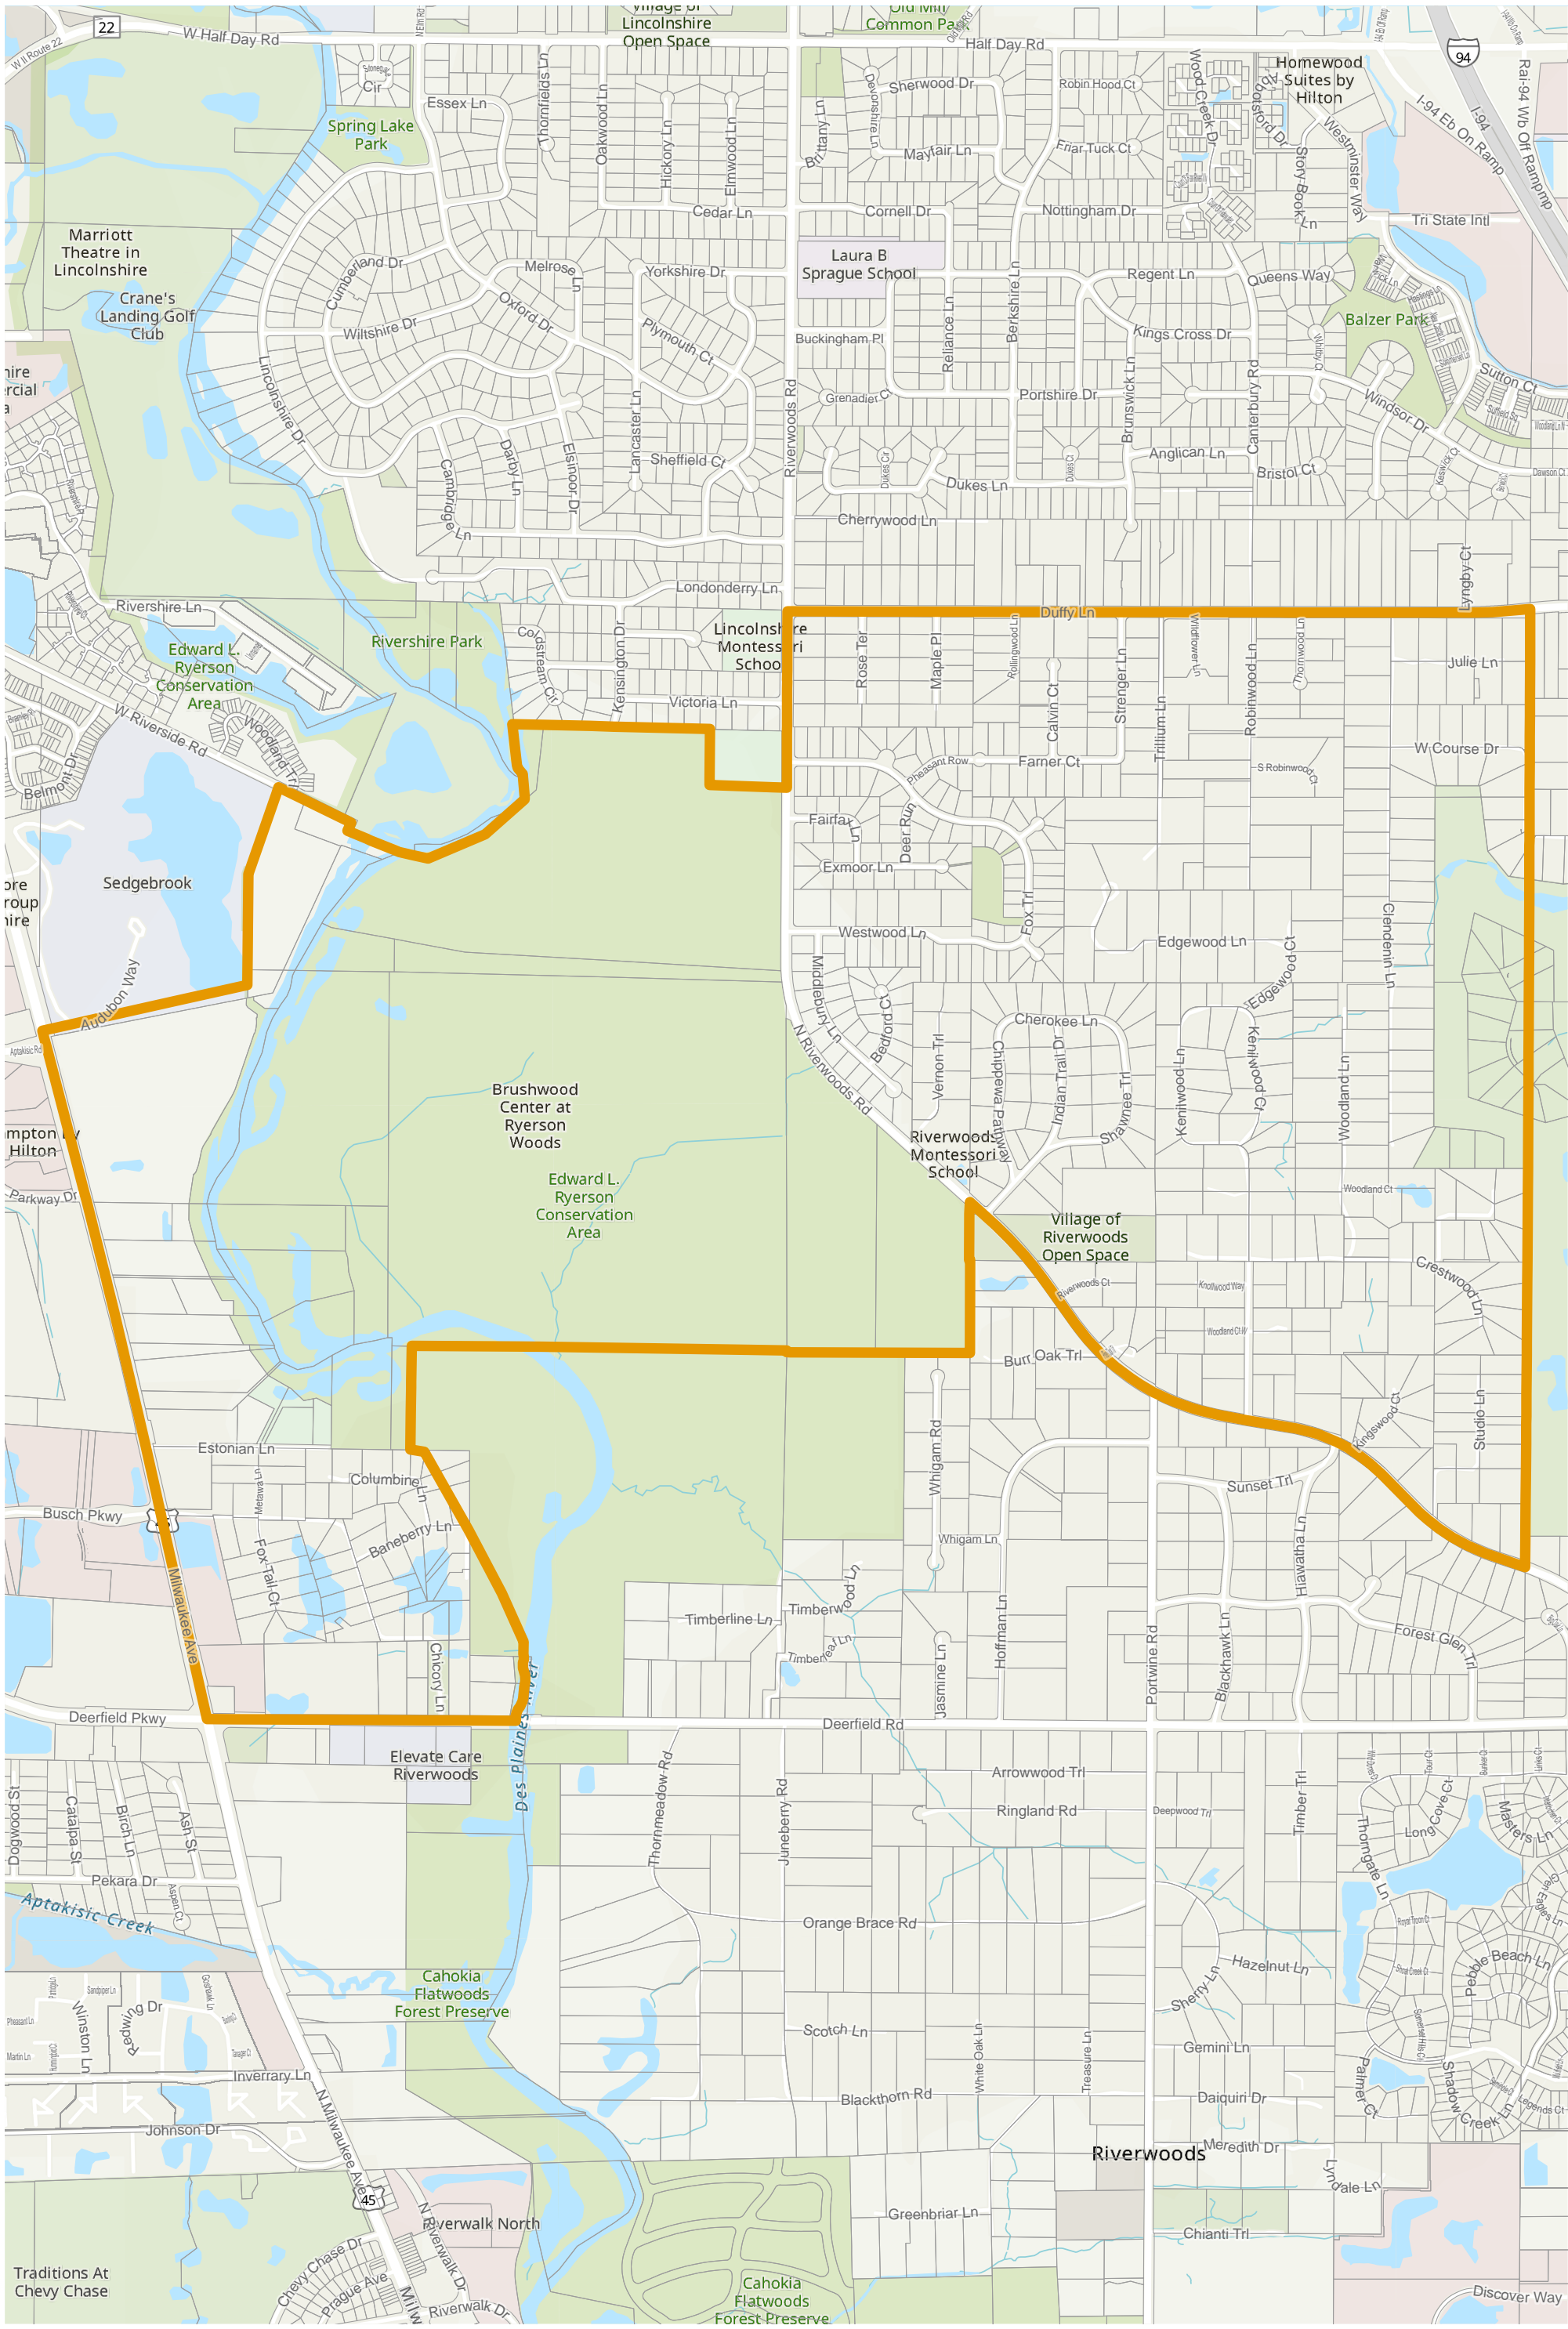

Lake County 2022 Election Precinct Vernon 277

Lake County 2022 Election Precinct Vernon 278

Lake County 2022 Election Precinct Vernon 279

Lake County 2022 Election Precinct Vernon 280

Lake County 2022 Election Precinct Vernon 281