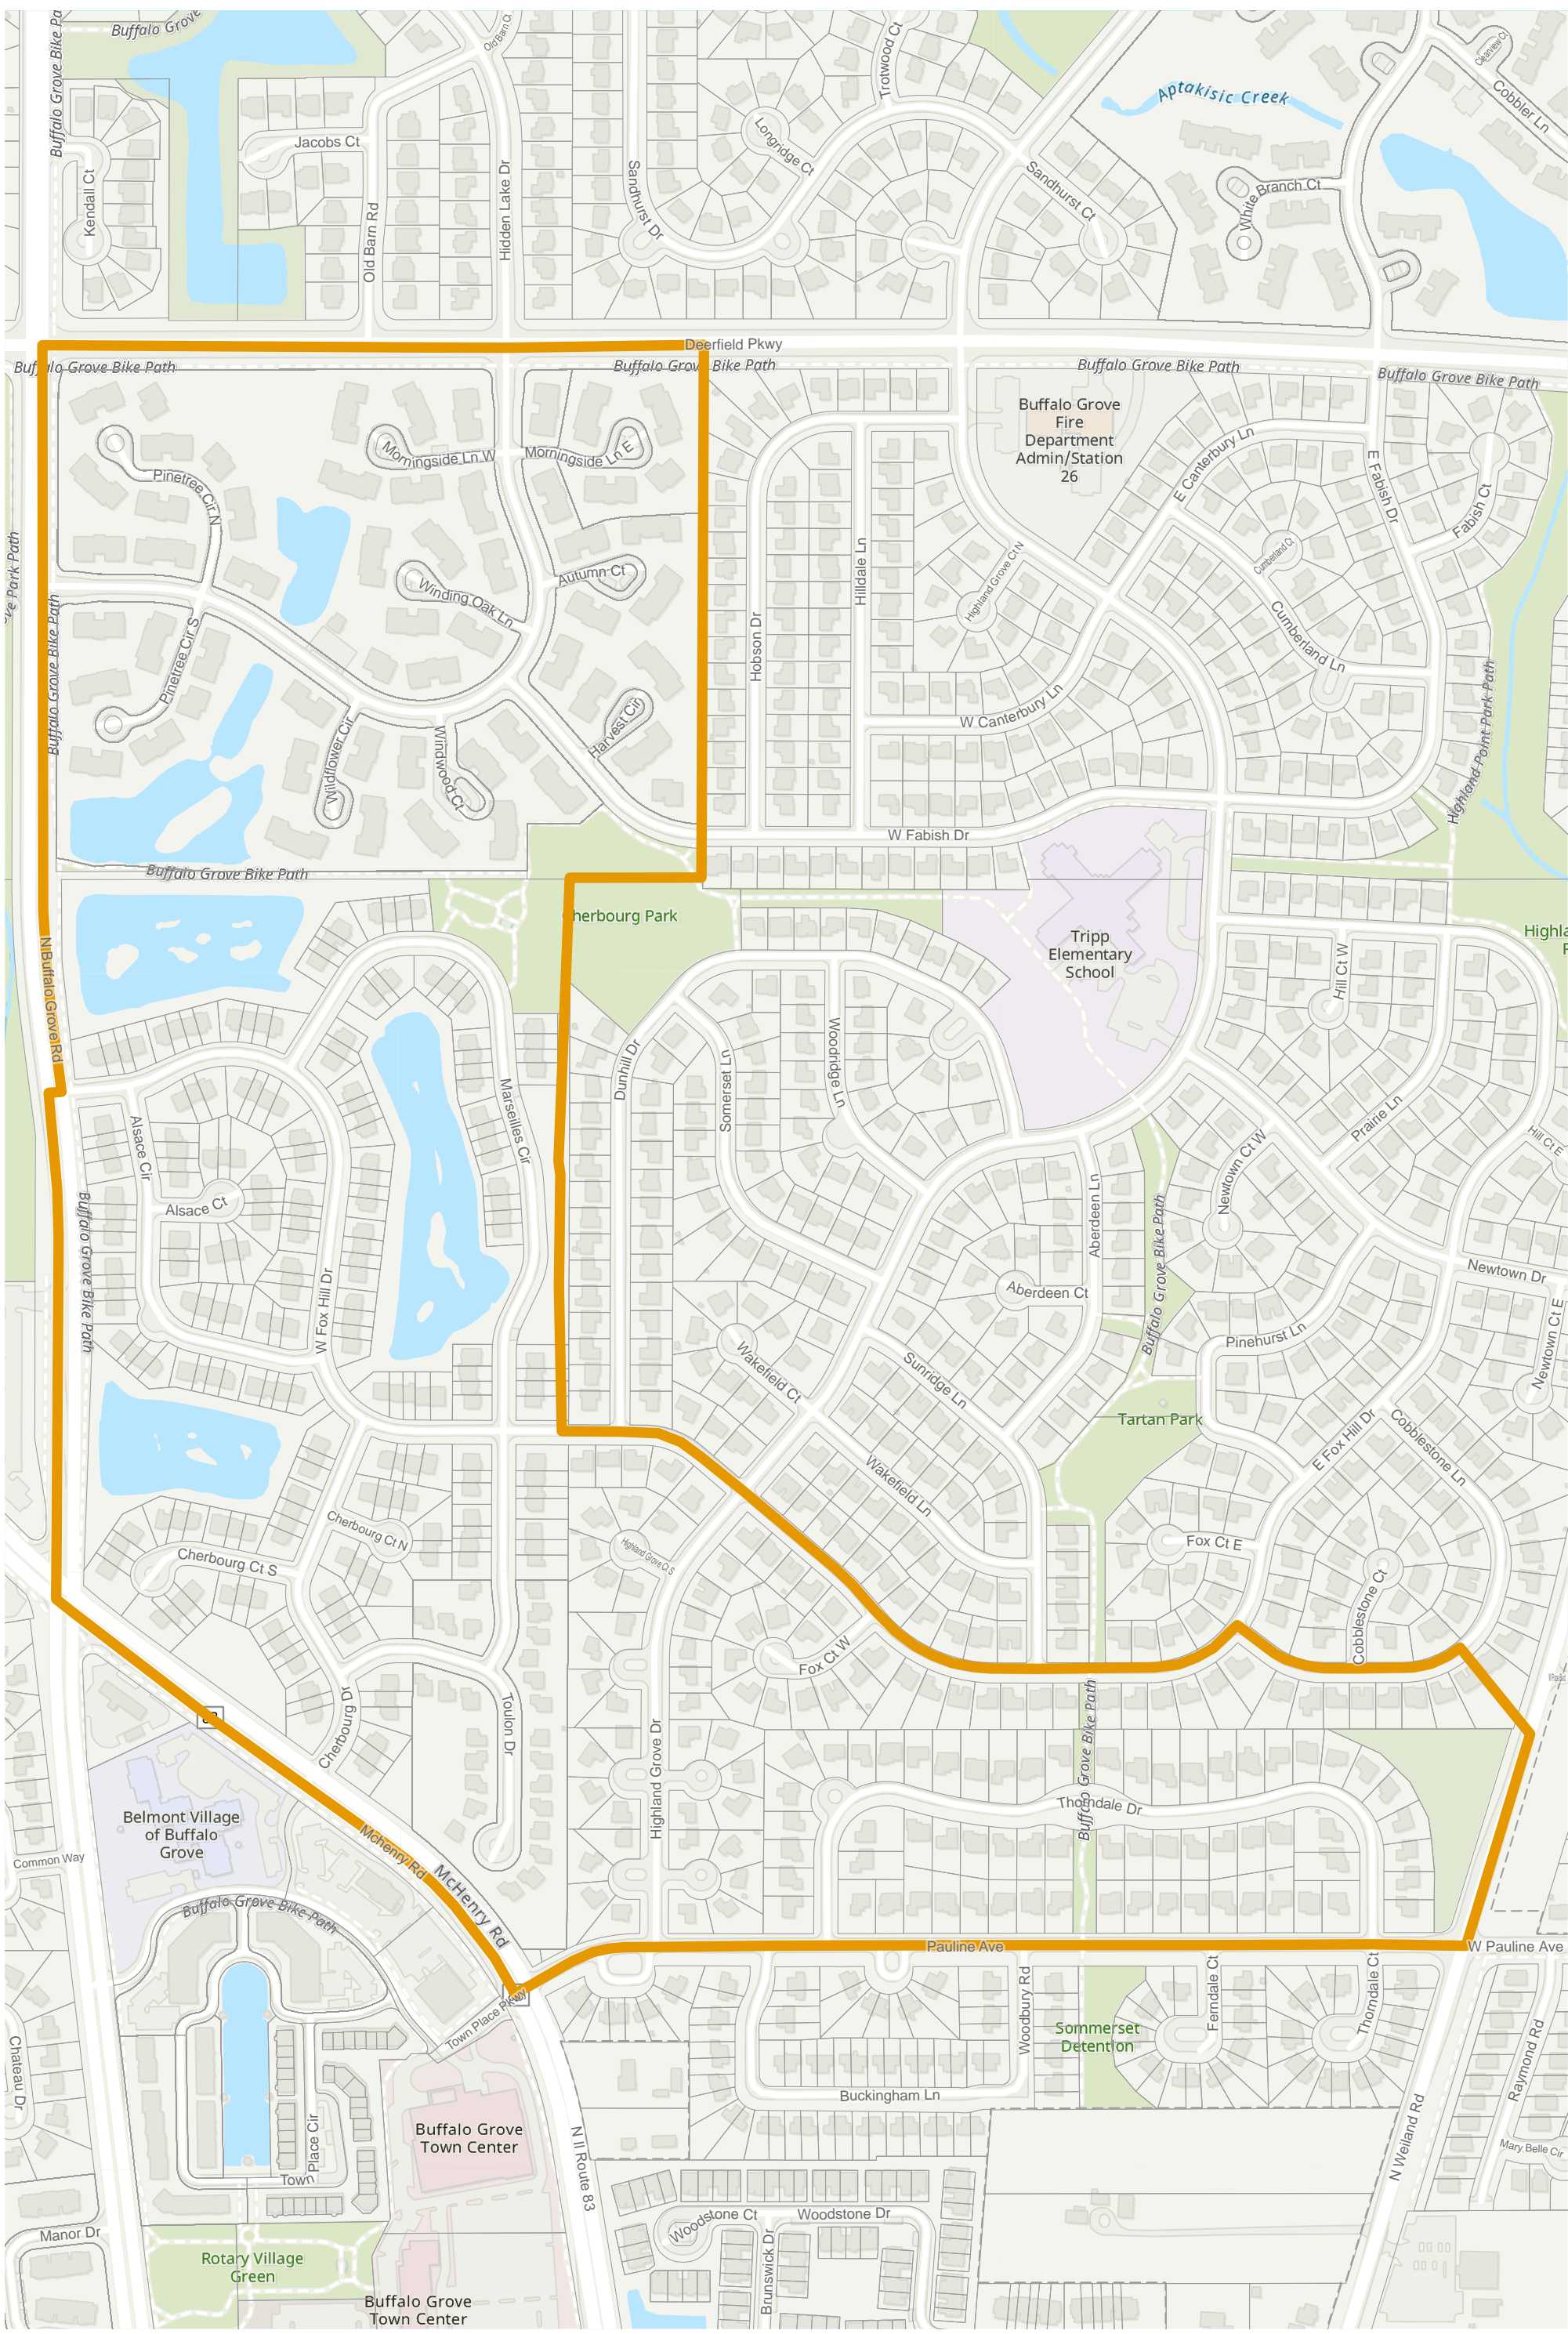

Lake County 2022 Election Precinct Vernon 291