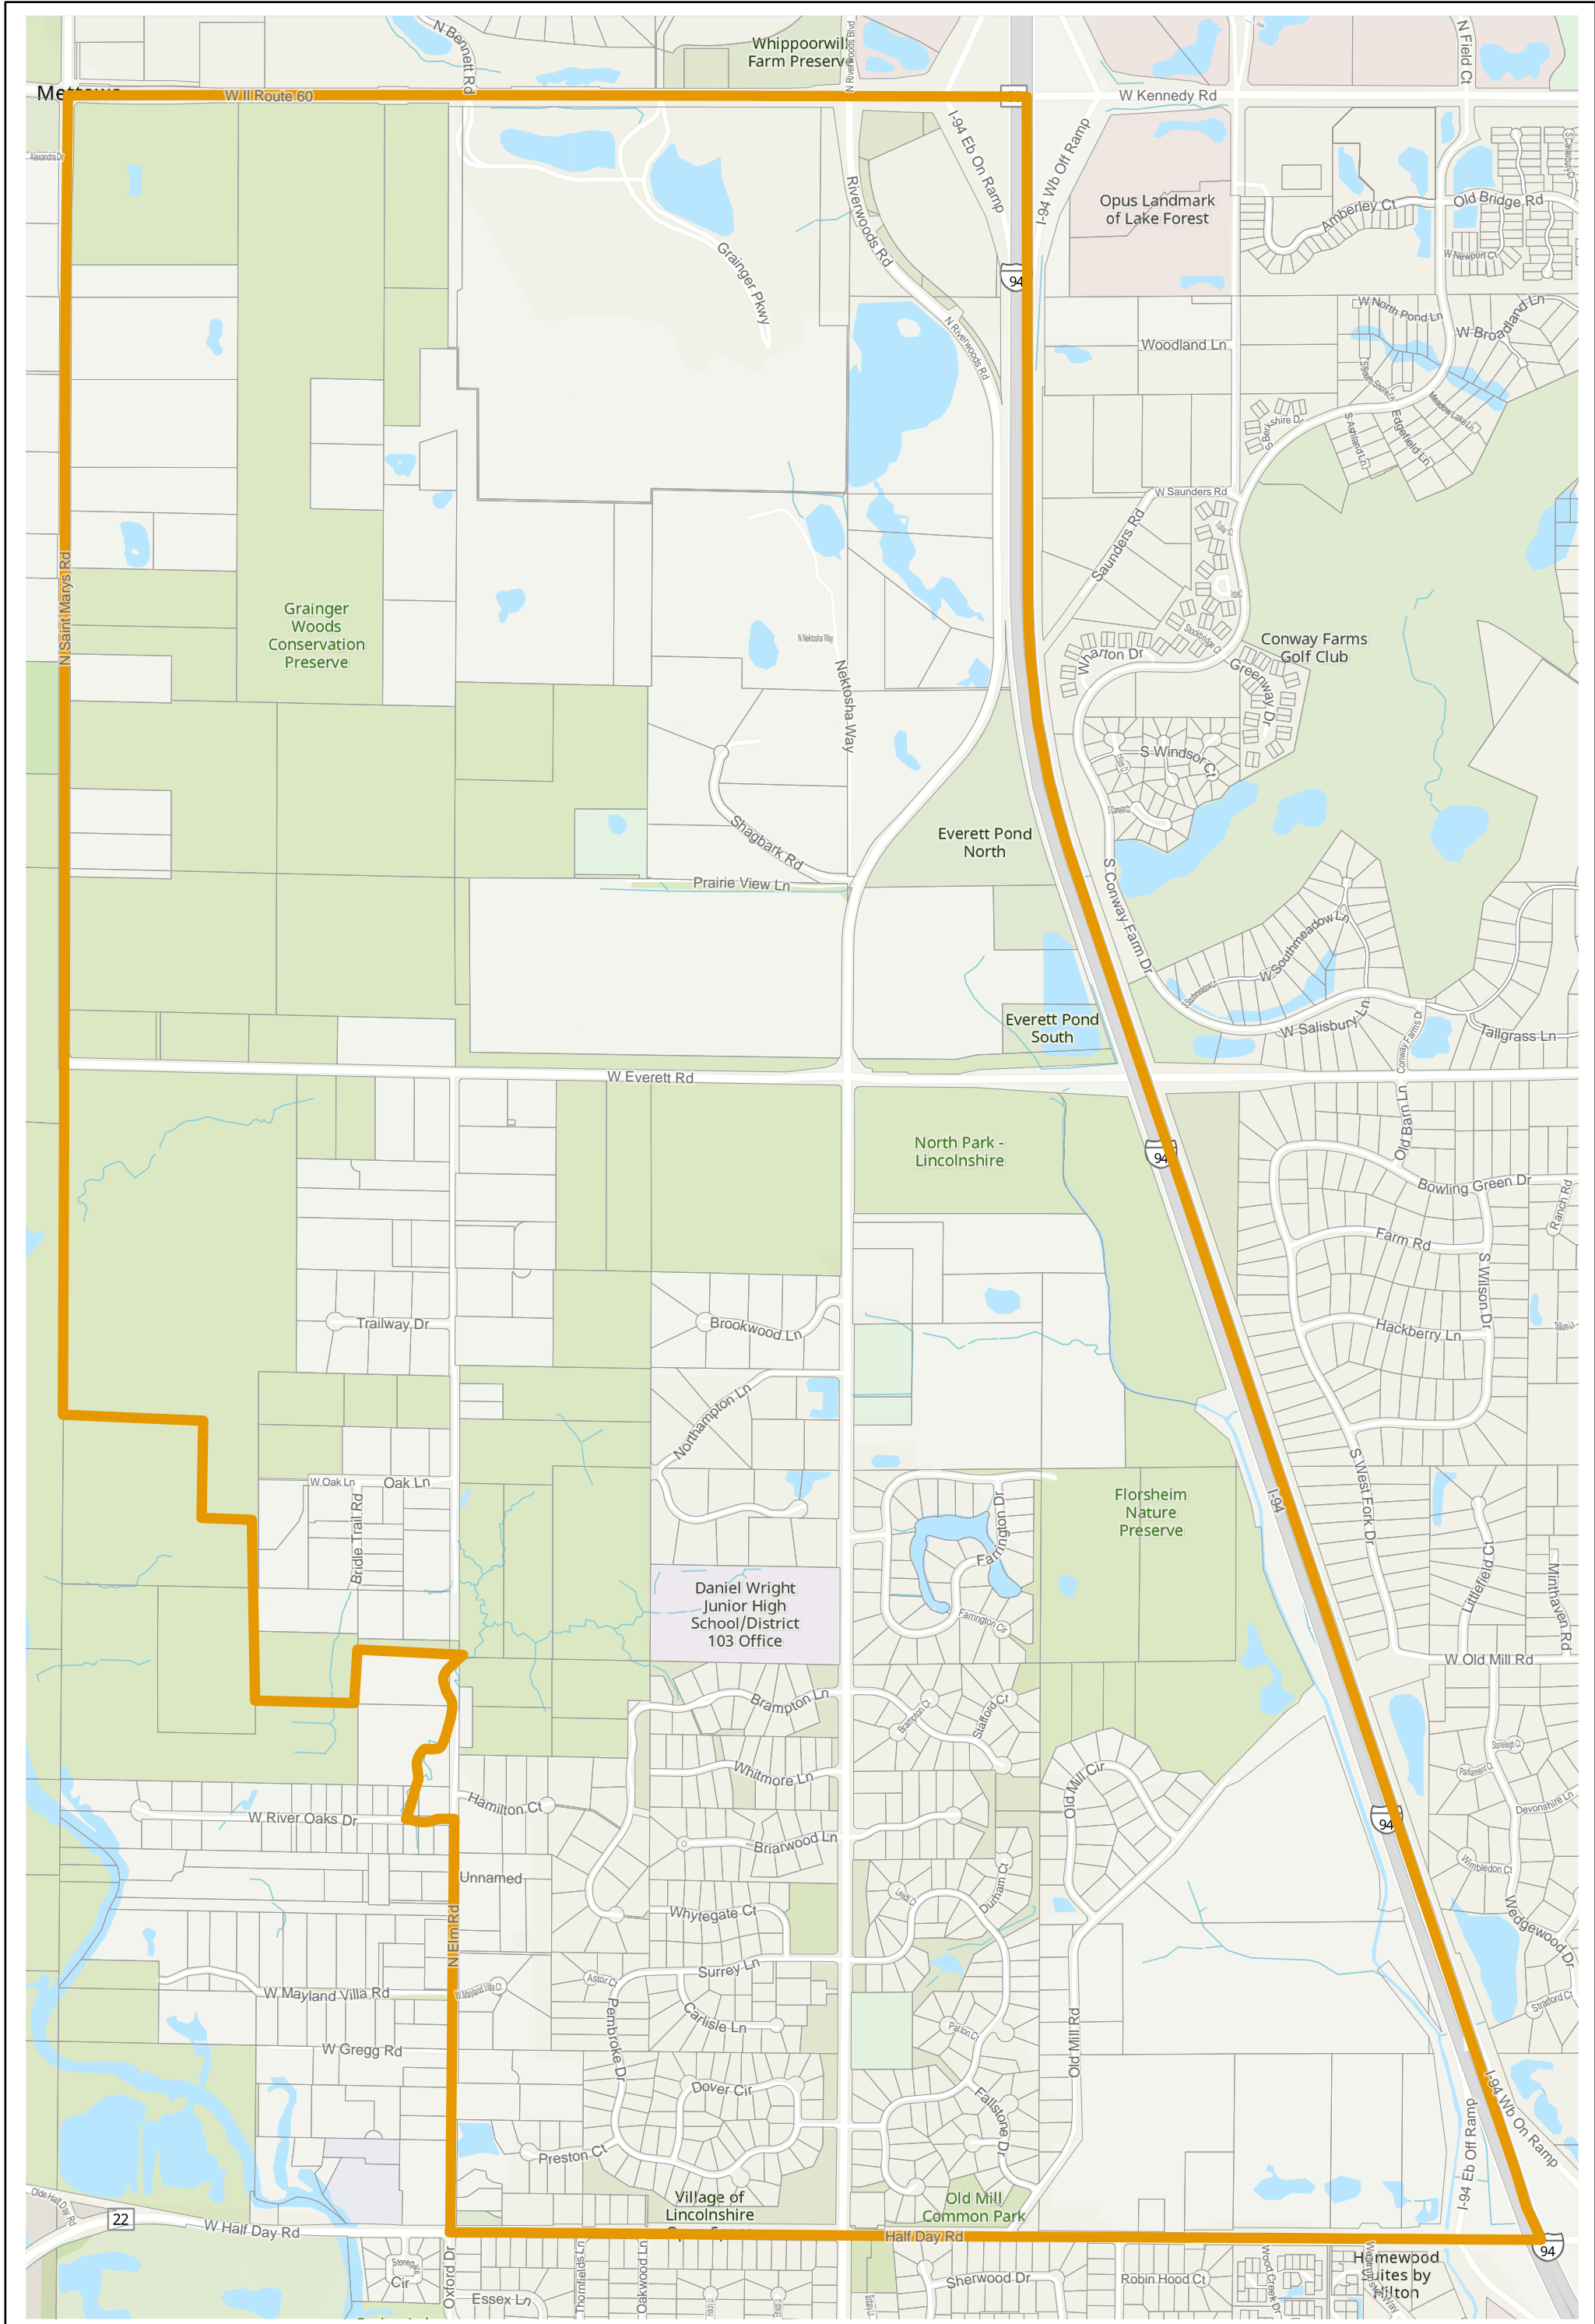

Lake County 2022 Election Precinct Vernon 262