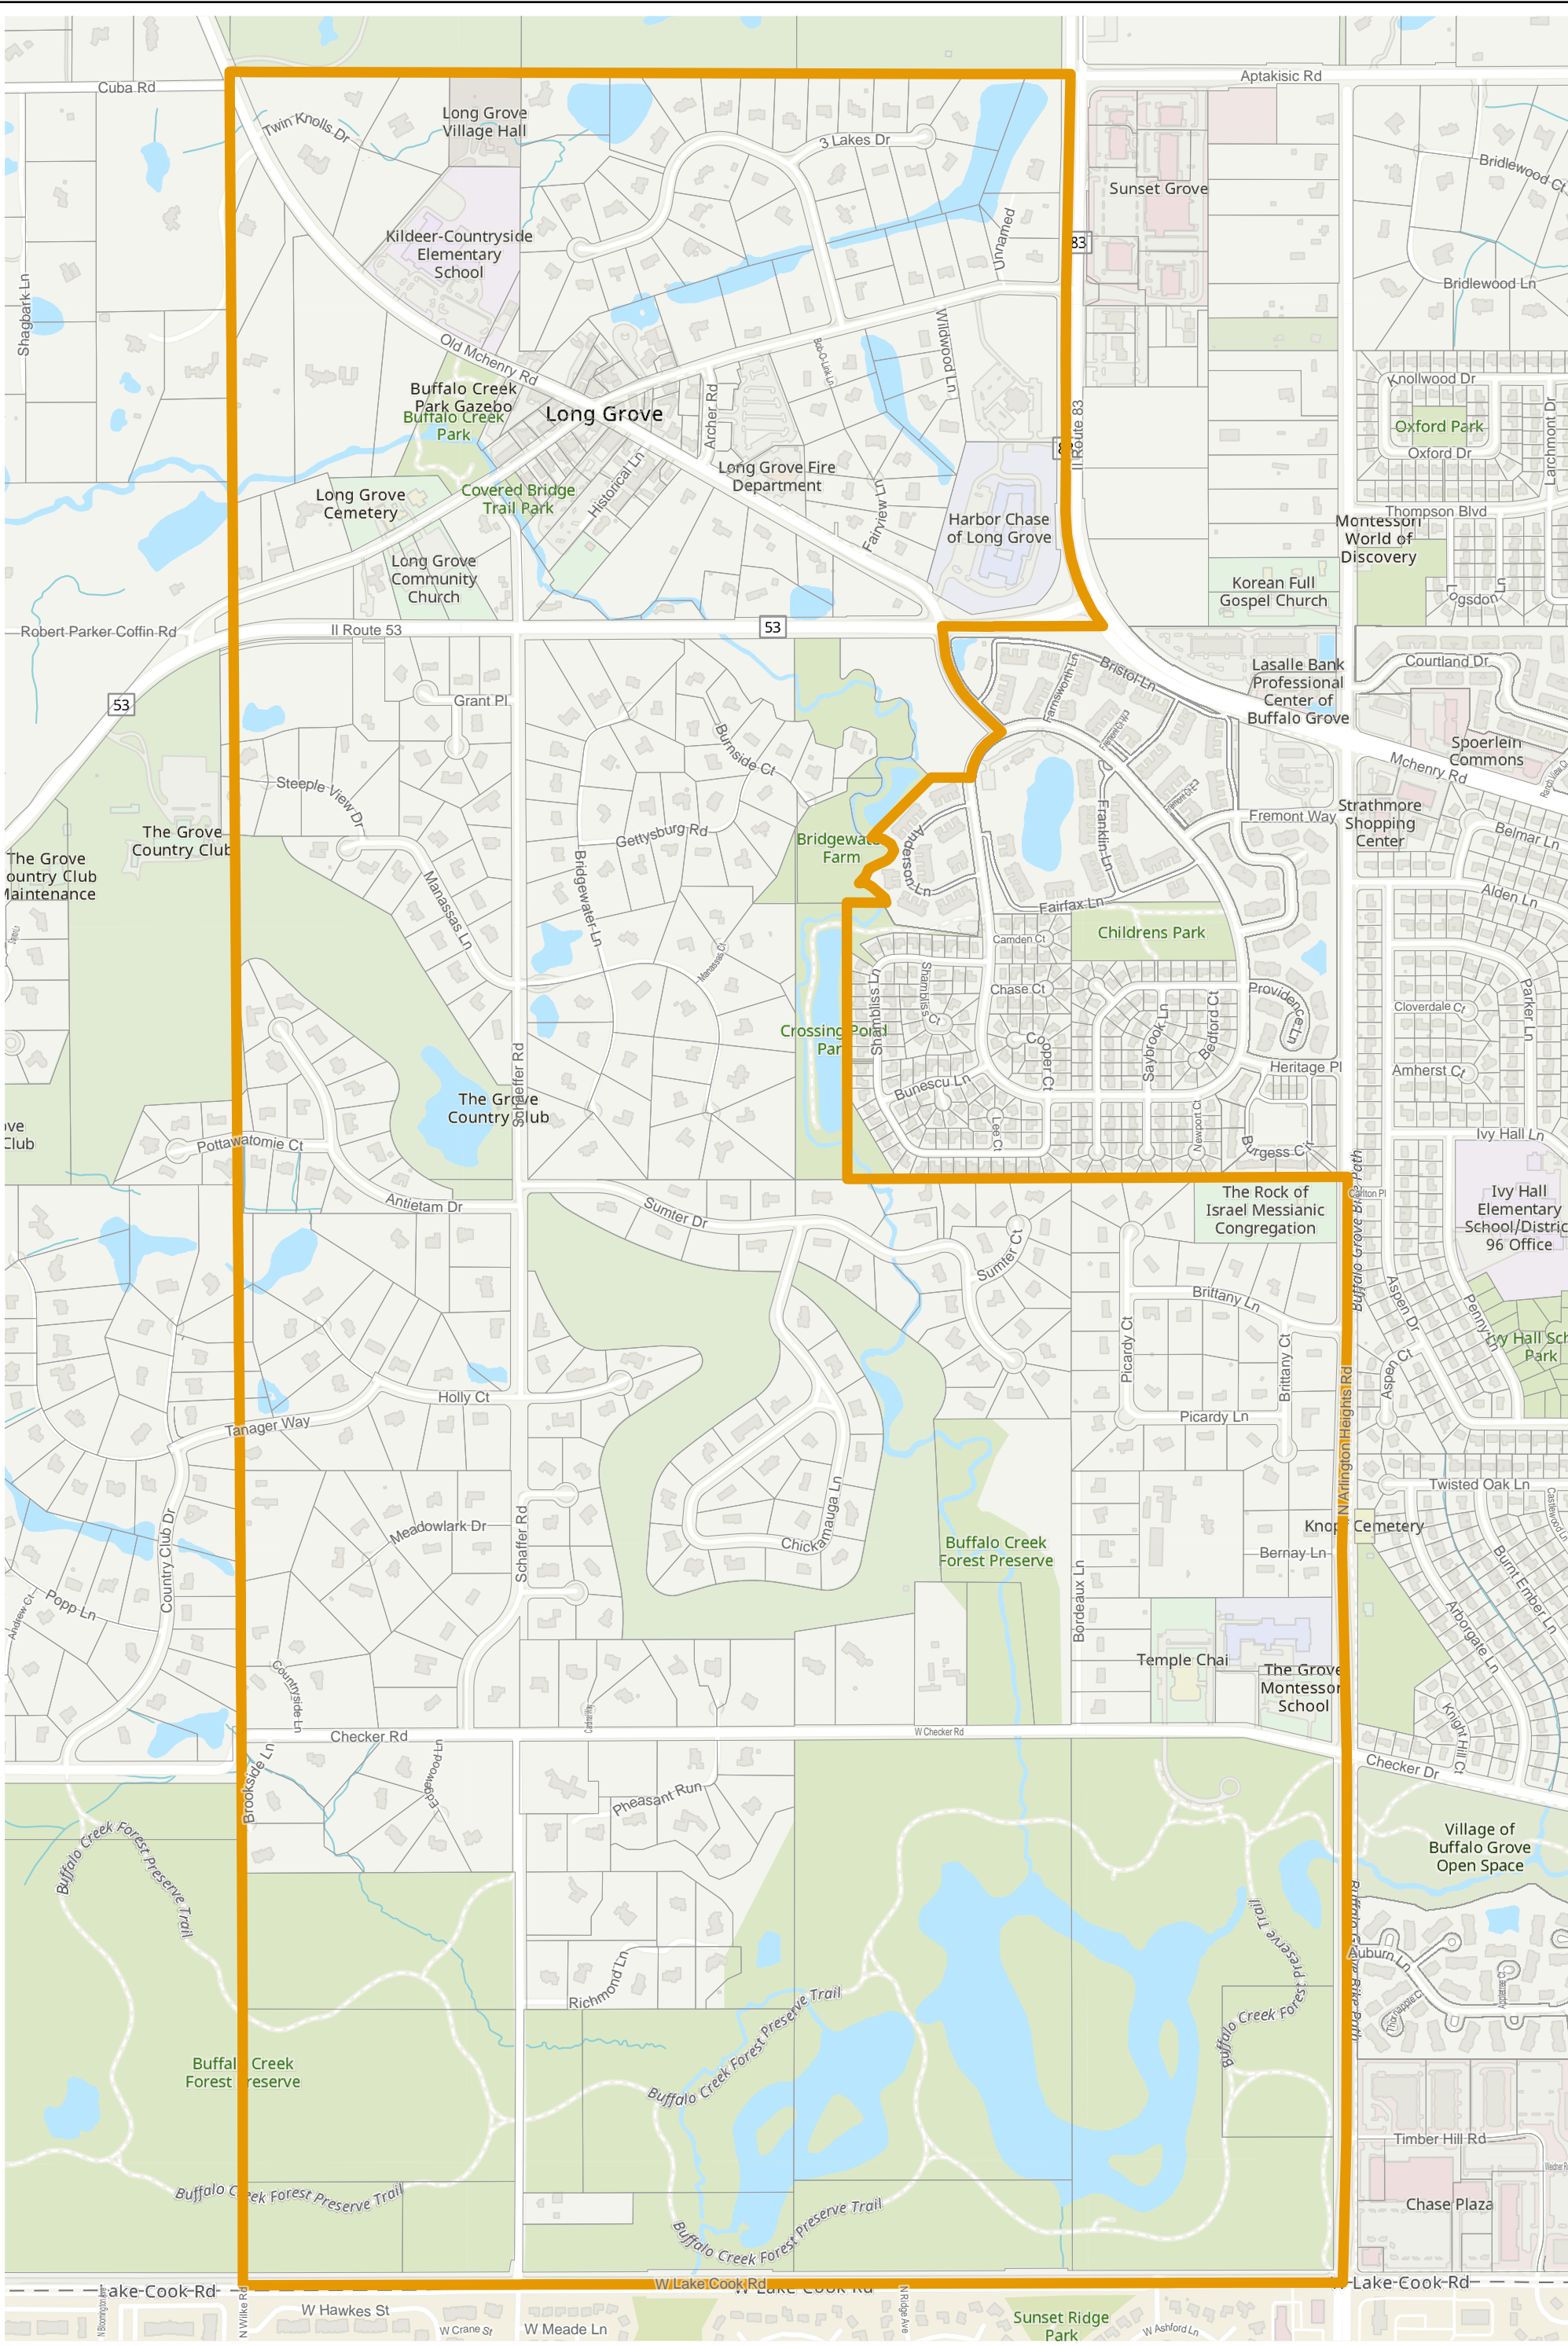

Lake County 2022 Election Precinct Vernon 282

2022 Election Precincts

Tax Parcels