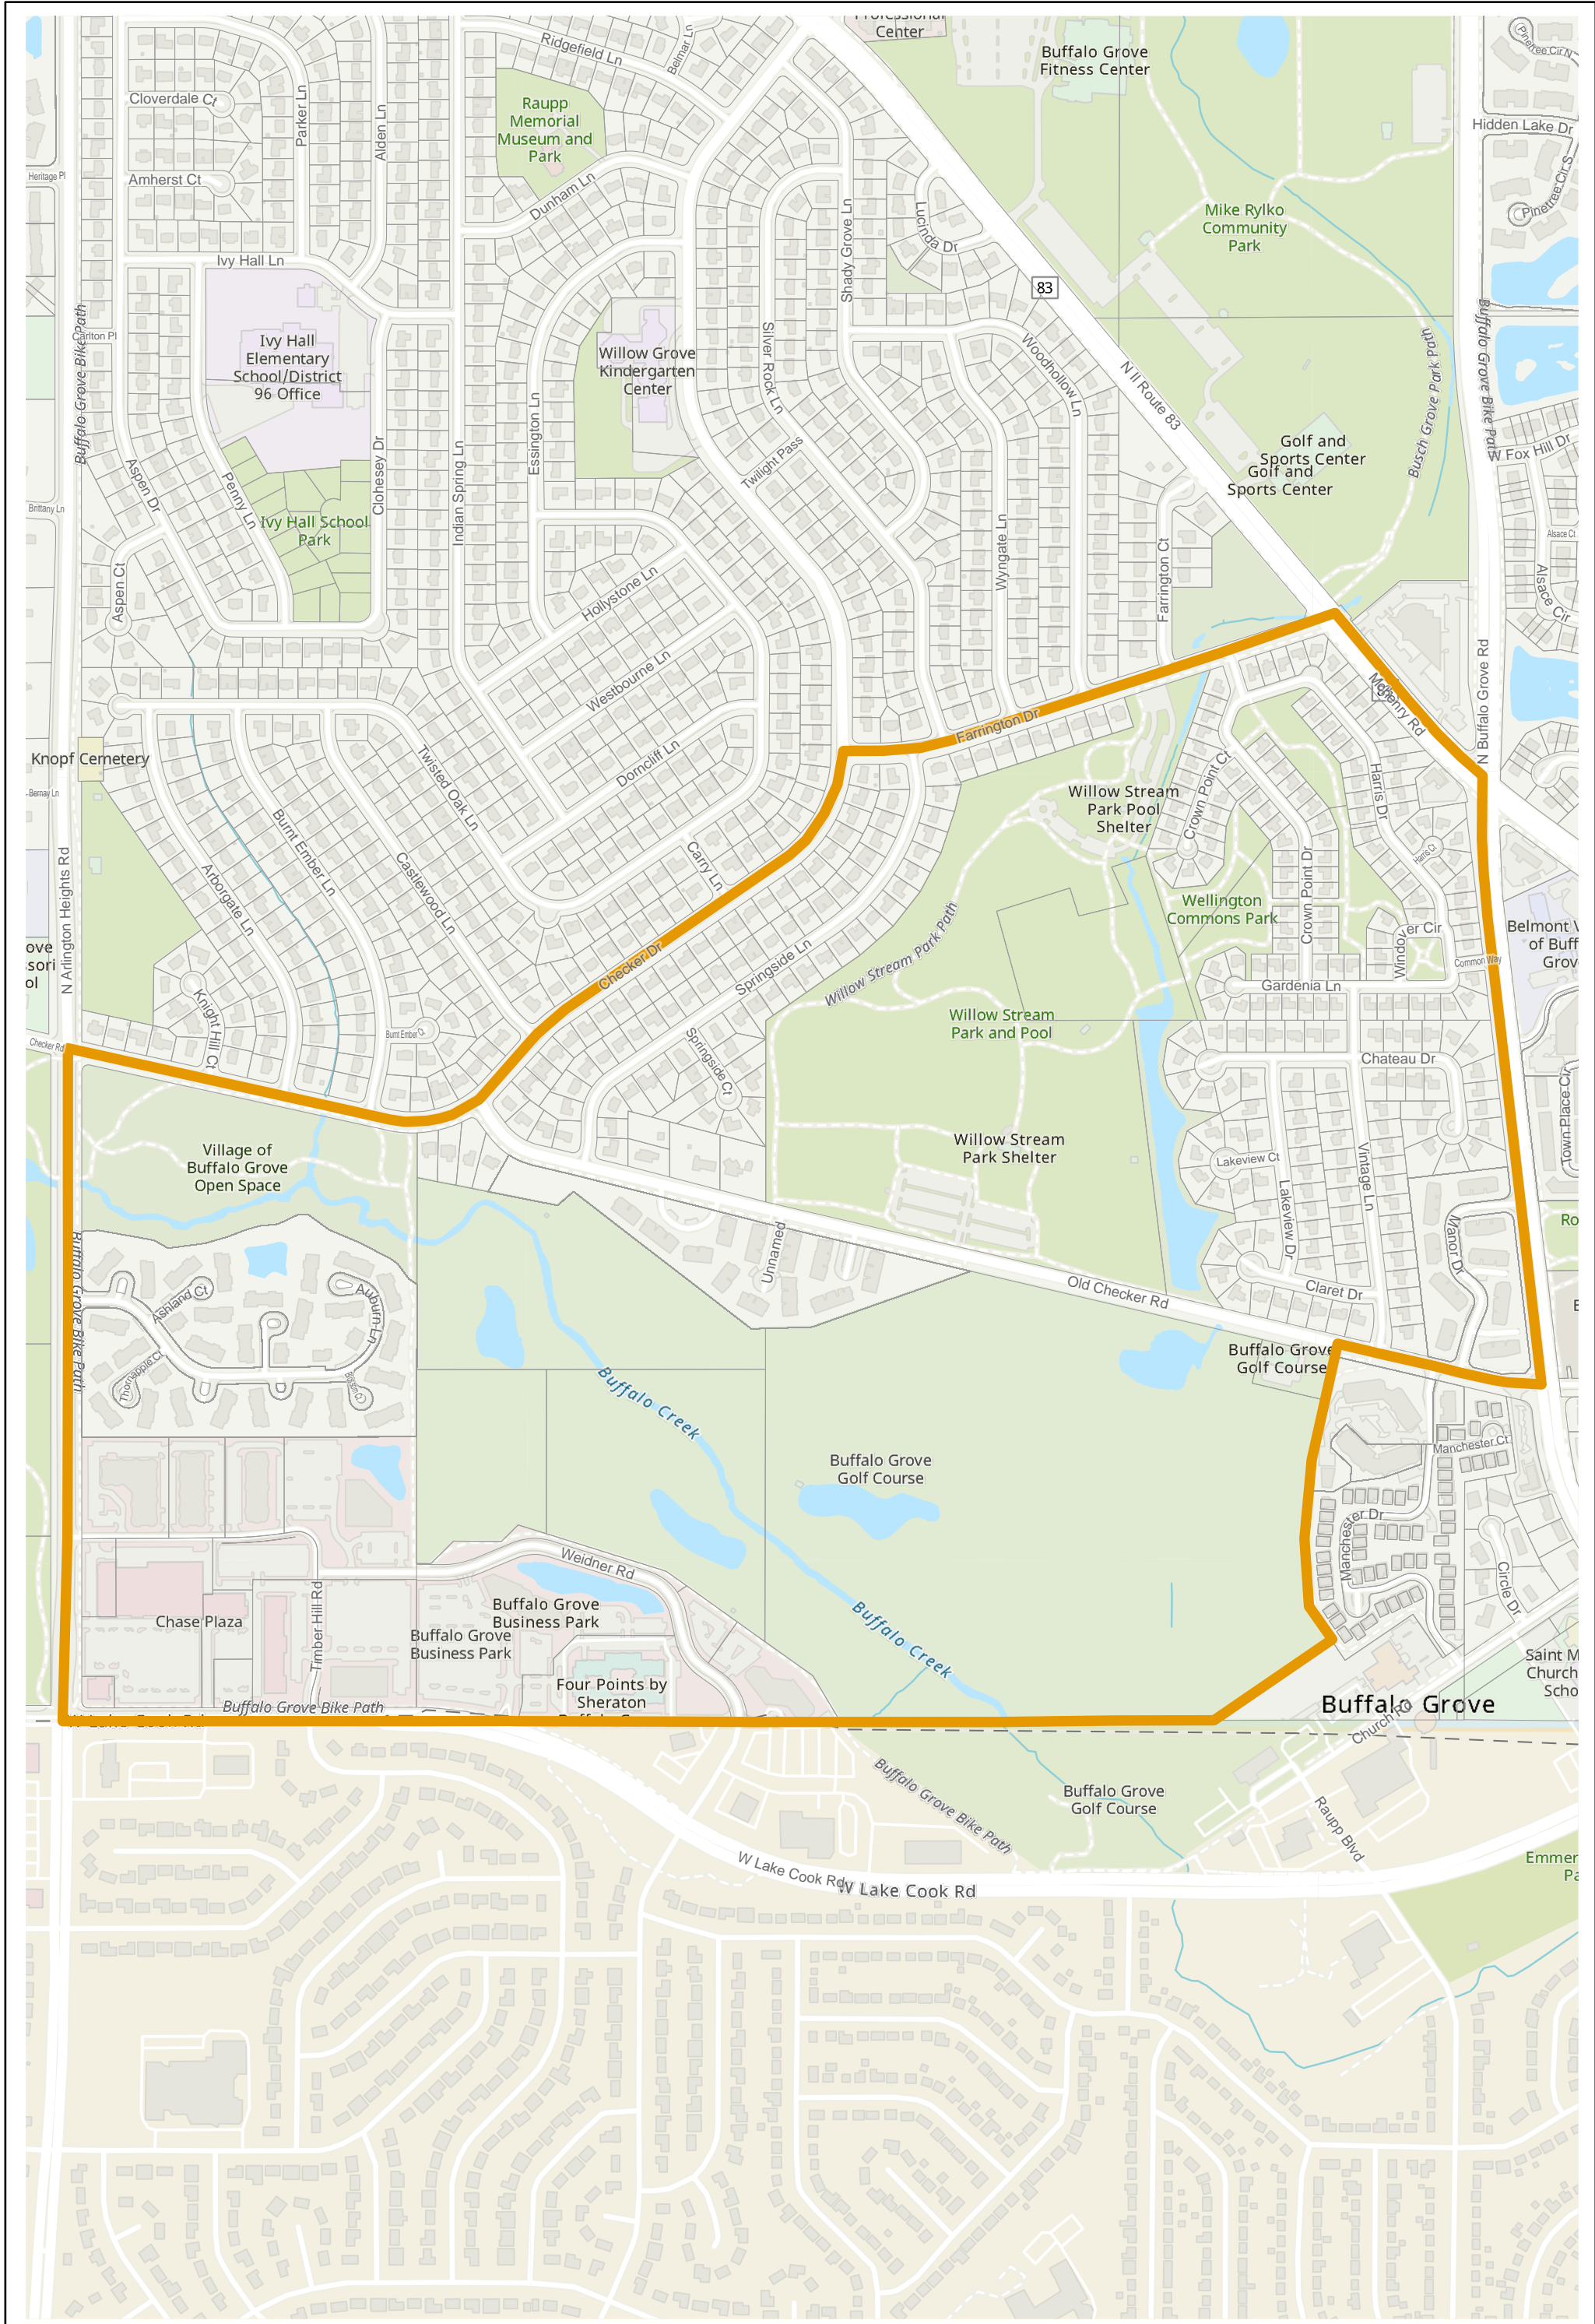

Lake County 2022 Election Precinct Vernon 290