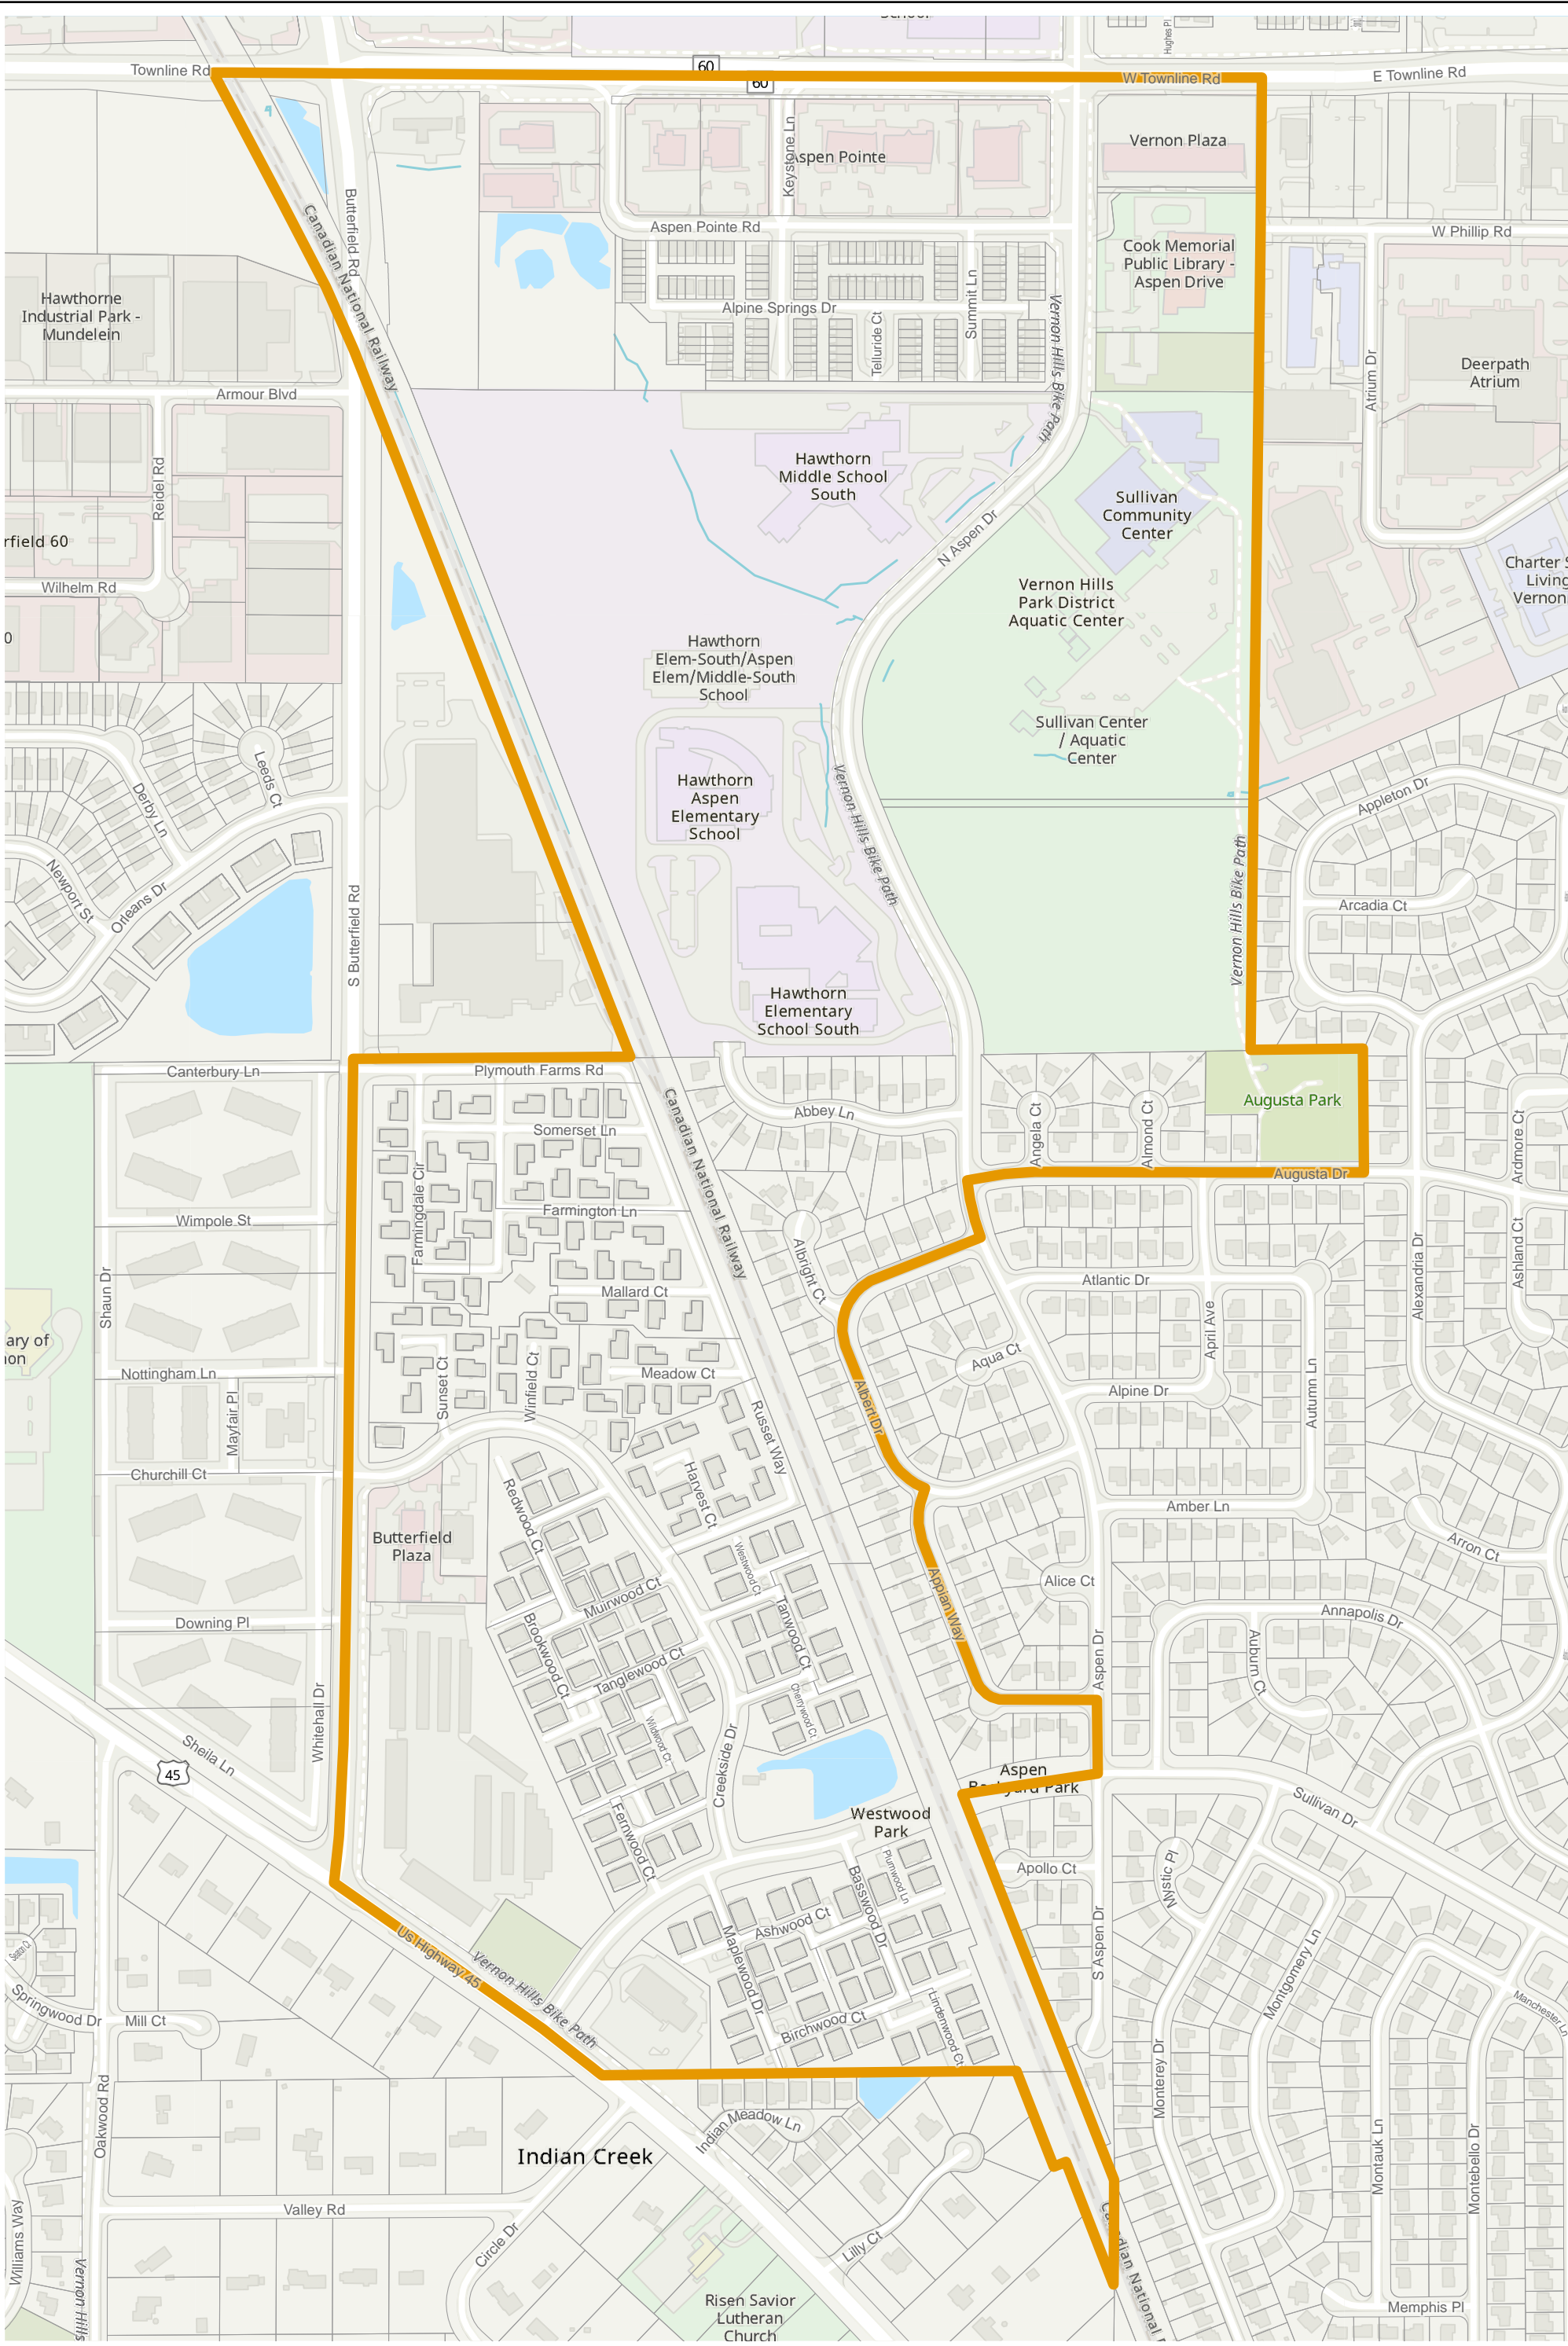

Election Precinct Map Book - Vernon Township

Prepared By:
Lake County GIS/Mapping Division
18 N County St
Waukegan IL 60085
(847) 377-2373

- District Boundary
- Election Precincts

Precincts may change after the publication of this map.
Contact the office of the Lake County Clerk at
(847) 377-2400 for current information.

Lake County 2022 Election Precinct Vernon 256

Lake County 2022 Election Precinct Vernon 257

Lake County 2022 Election Precinct Vernon 258

Lake County 2022 Election Precinct Vernon 259

Lake County 2022 Election Precinct Vernon 260