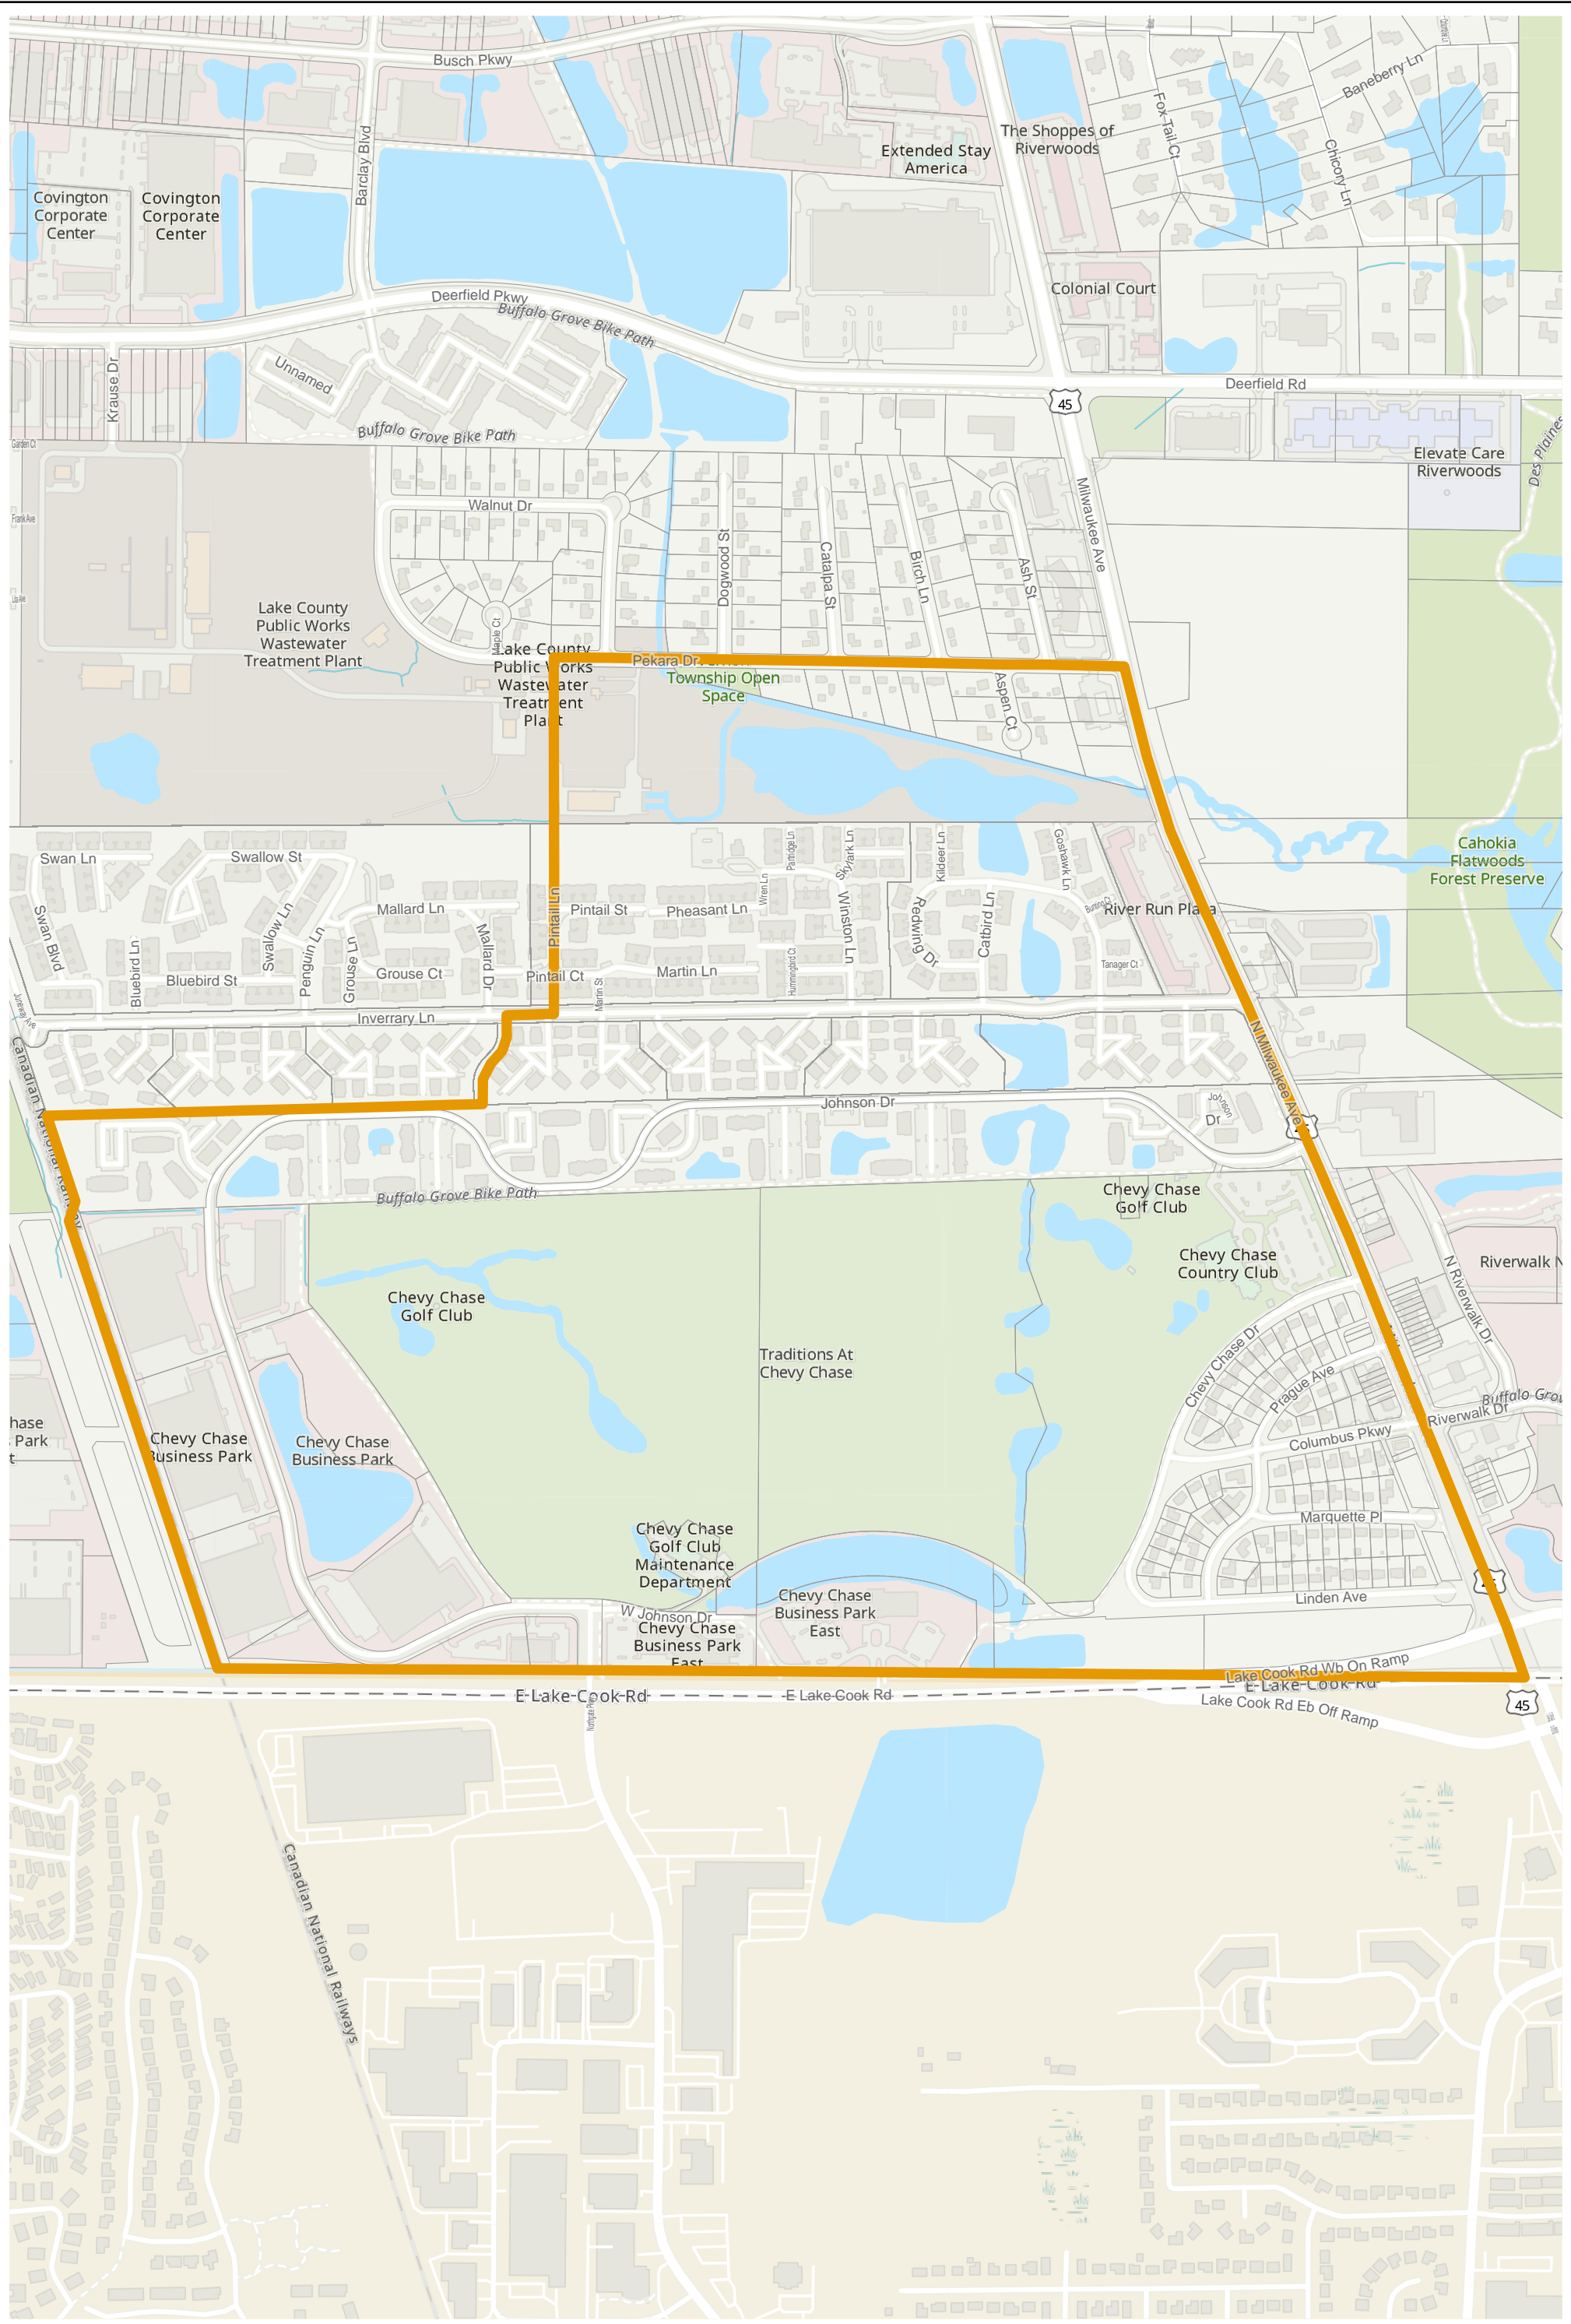

Lake County 2022 Election Precinct Vernon 297