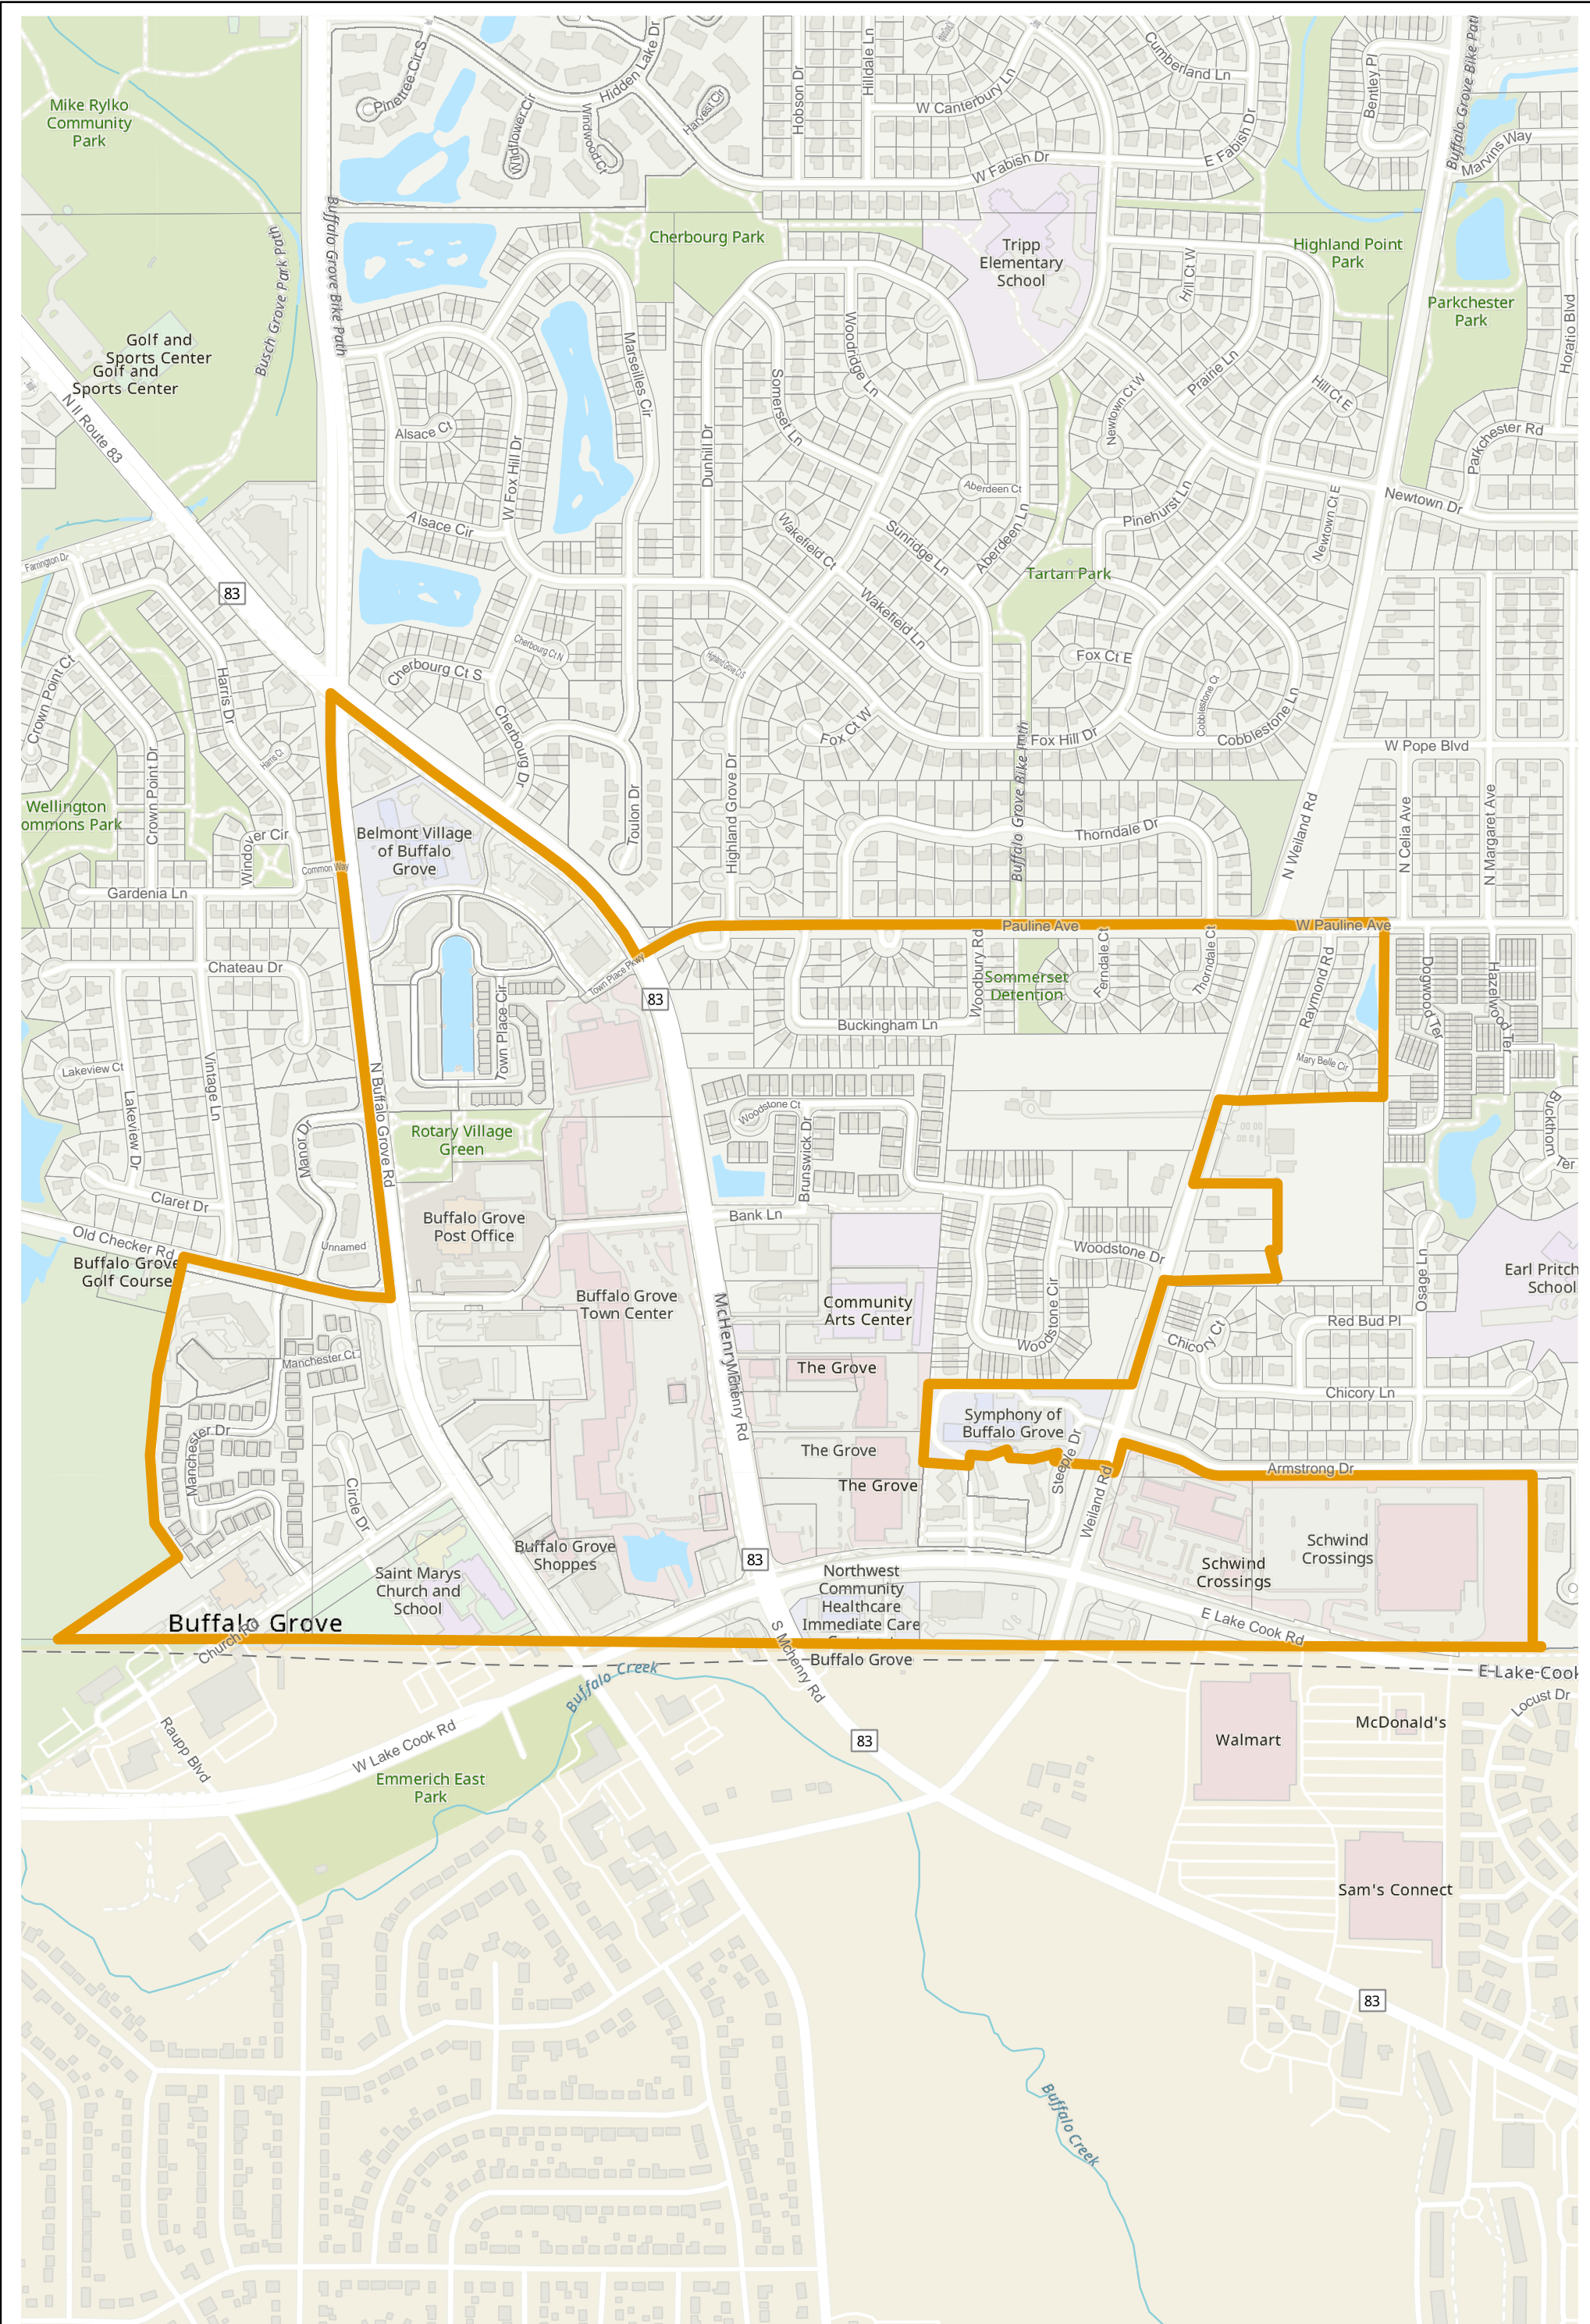

Lake County 2022 Election Precinct Vernon 293