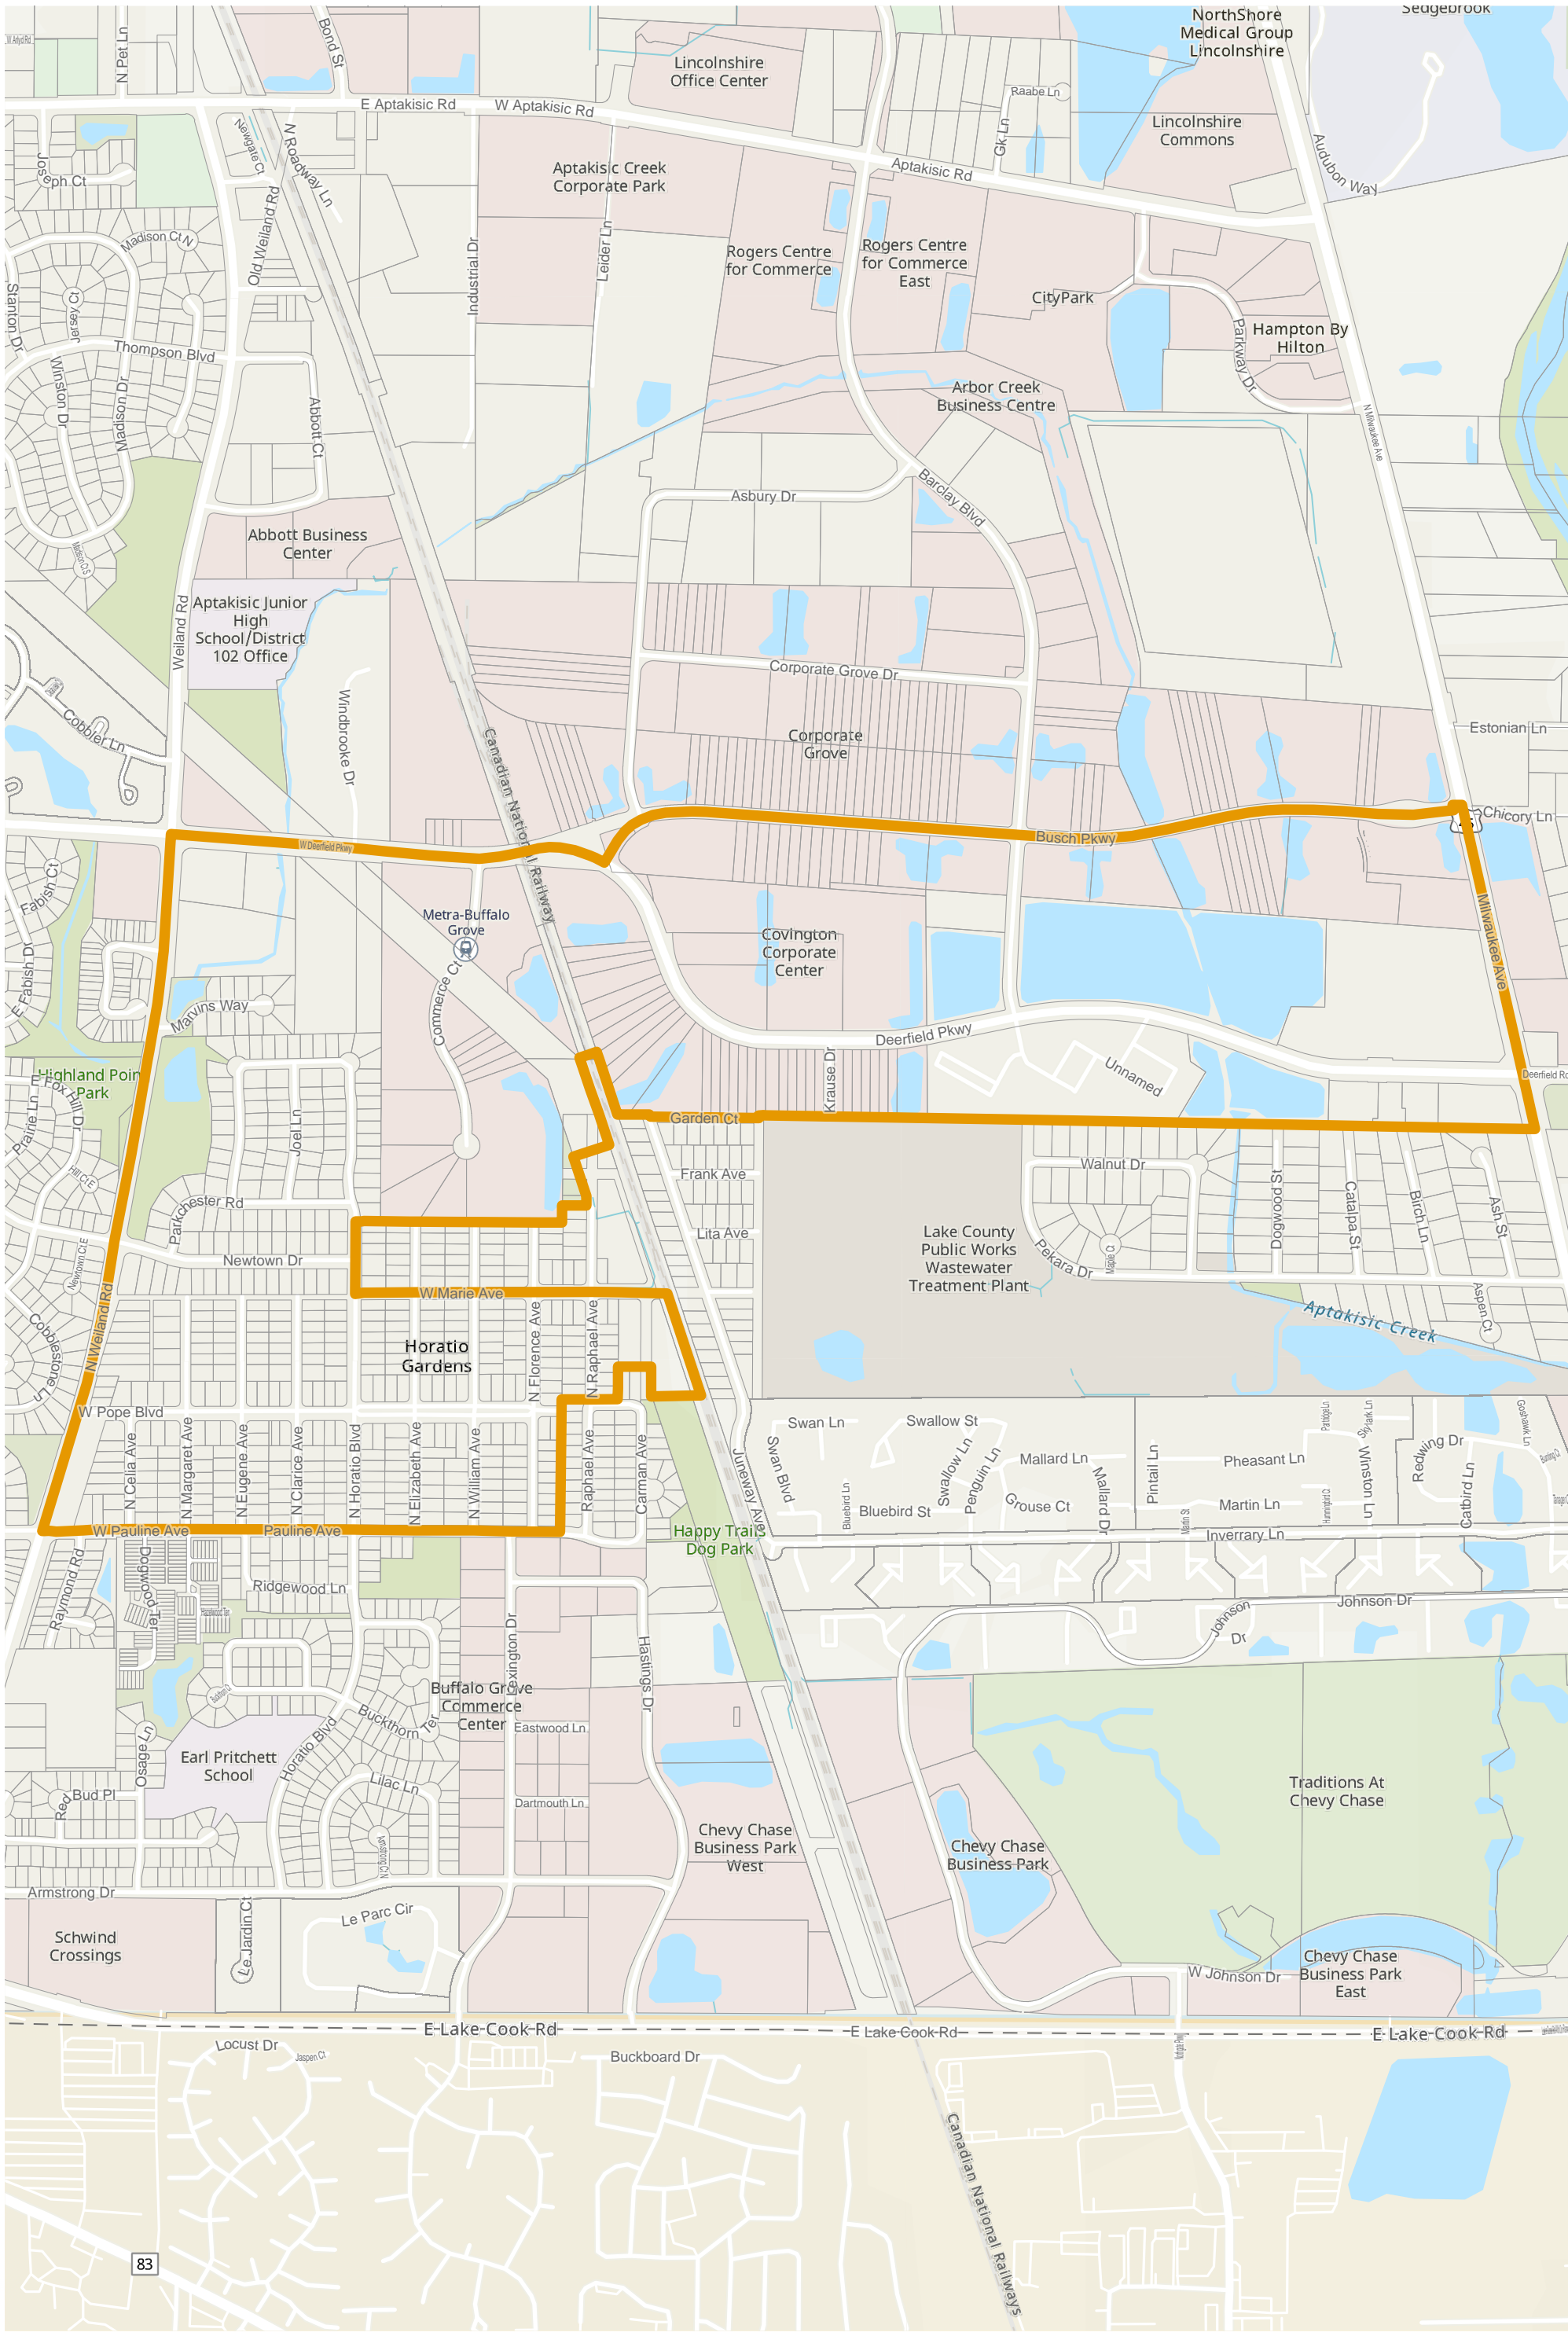

Lake County 2022 Election Precinct Vernon 294