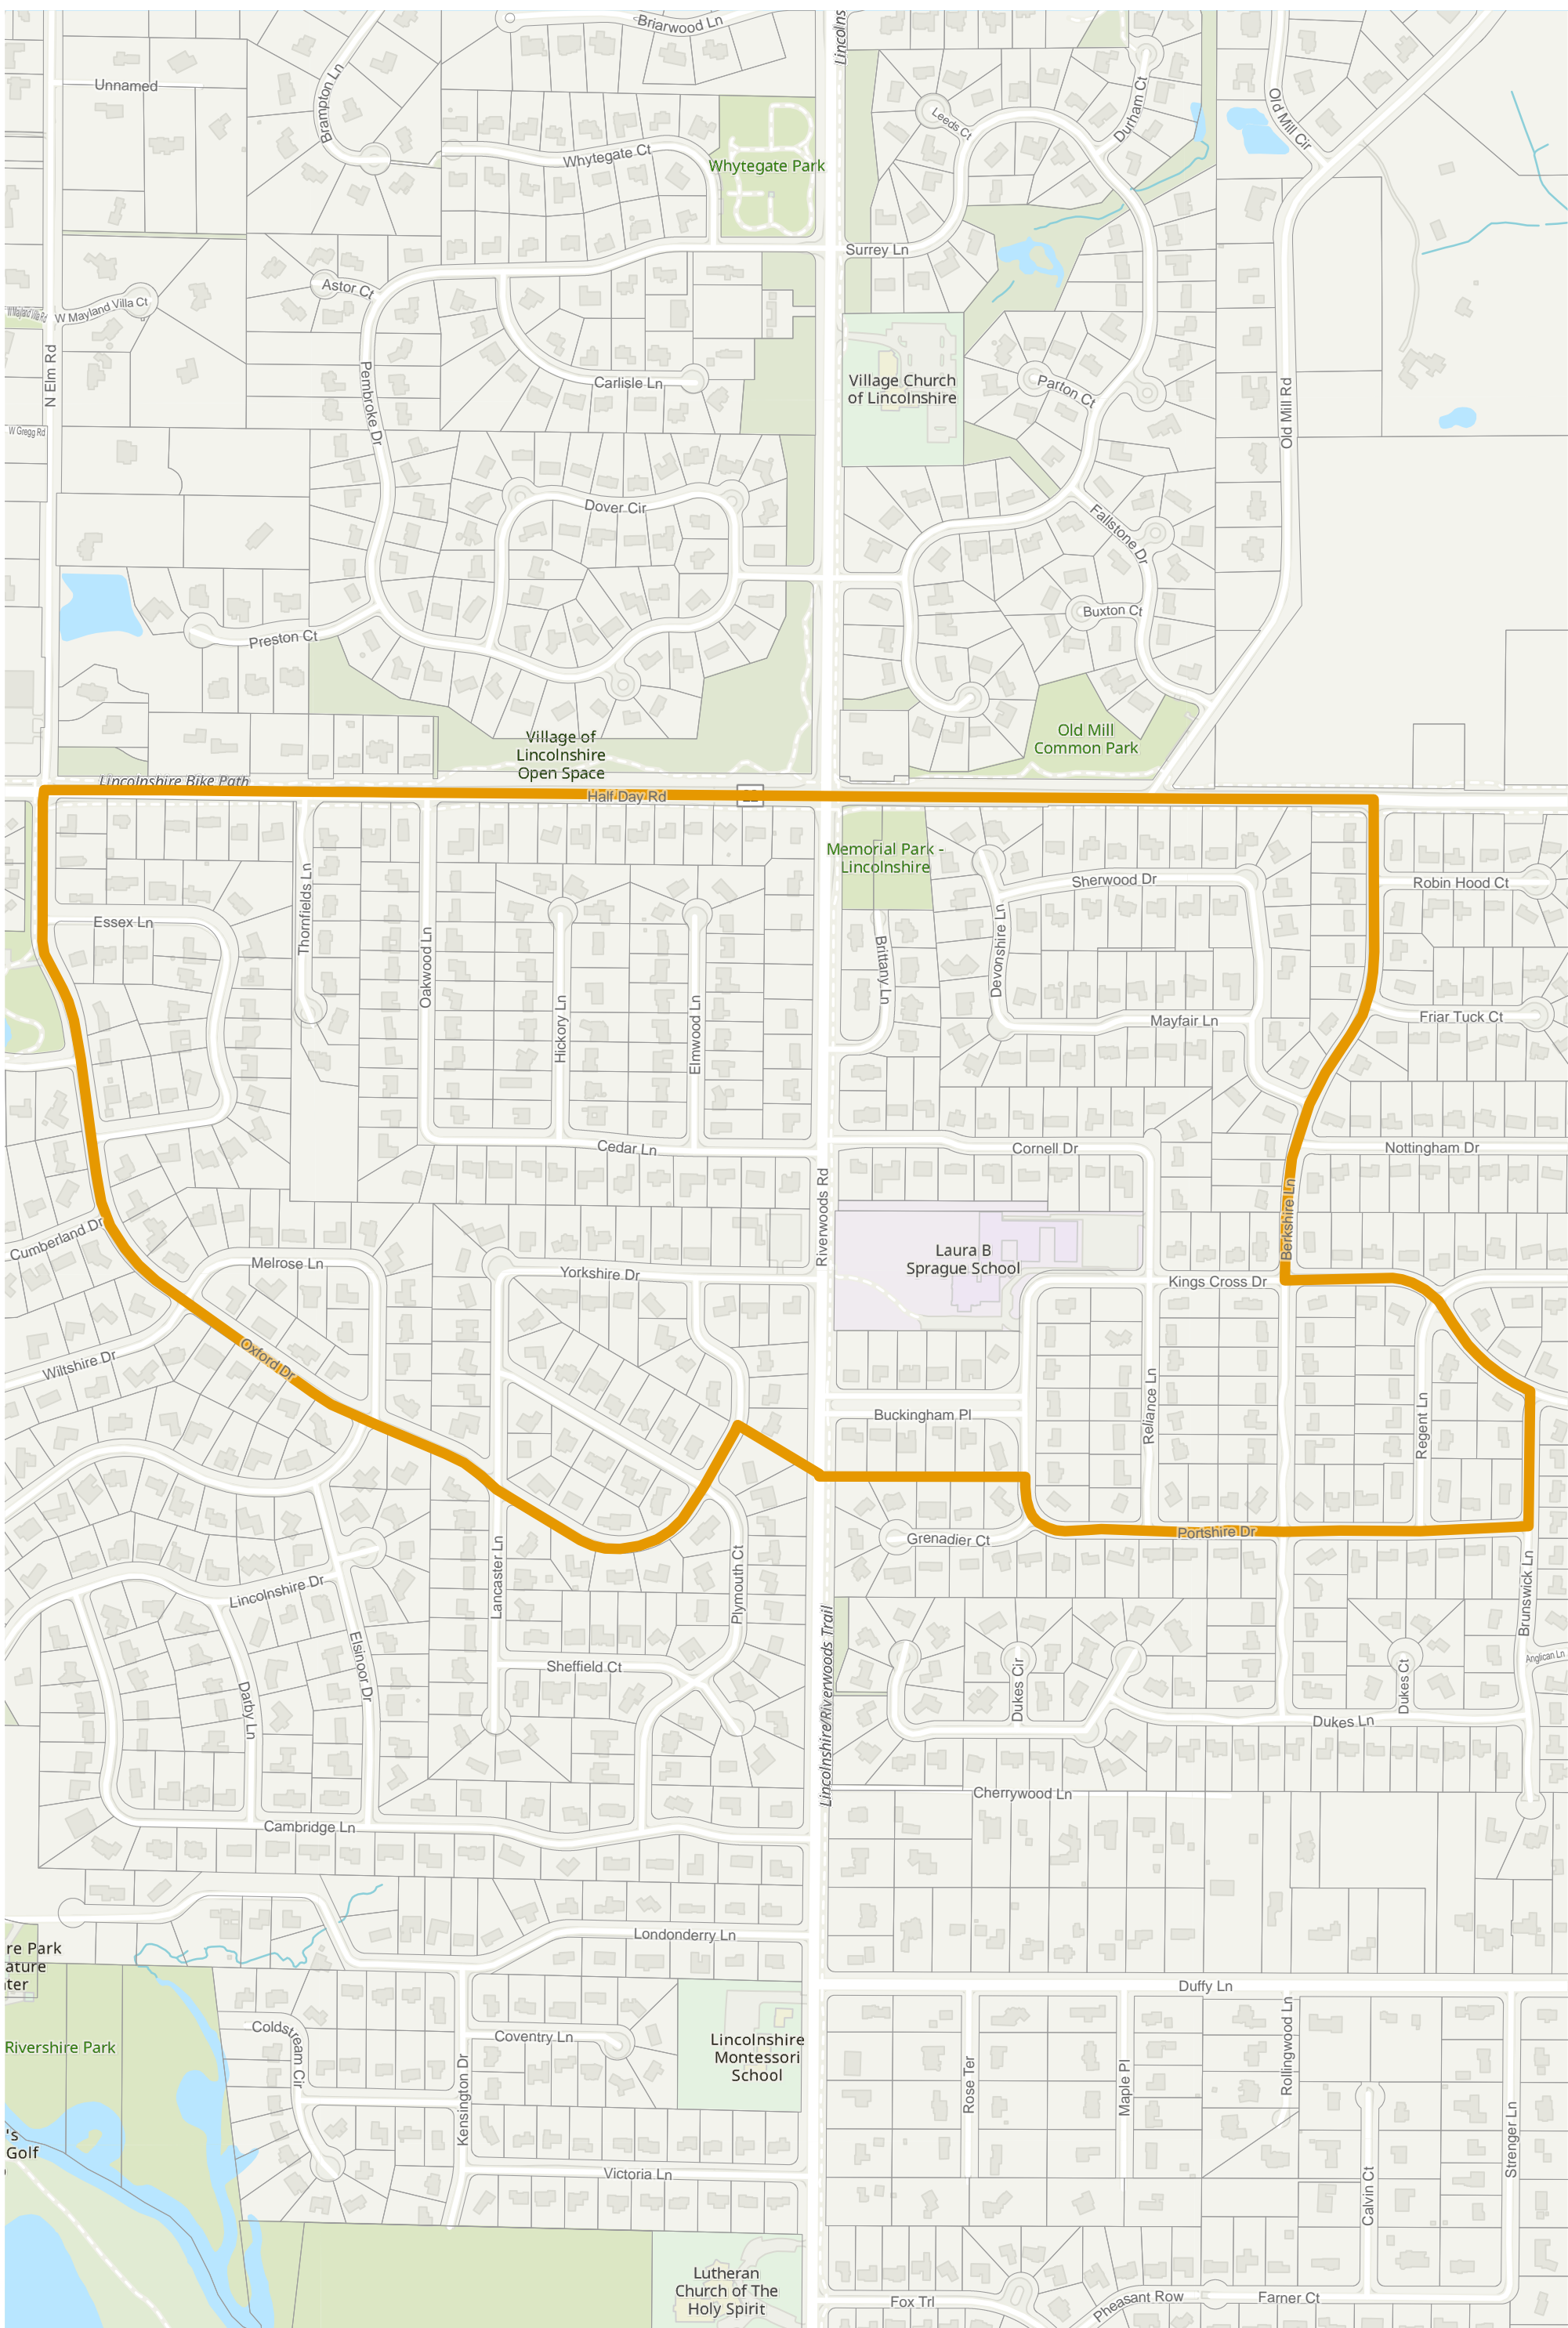

Lake County 2022 Election Precinct Vernon 270

Lake County 2022 Election Precinct Vernon 271

Lake County 2022 Election Precinct Vernon 272

2022 Election Precincts

Tax Parcels

Lake County 2022 Election Precinct Vernon 273