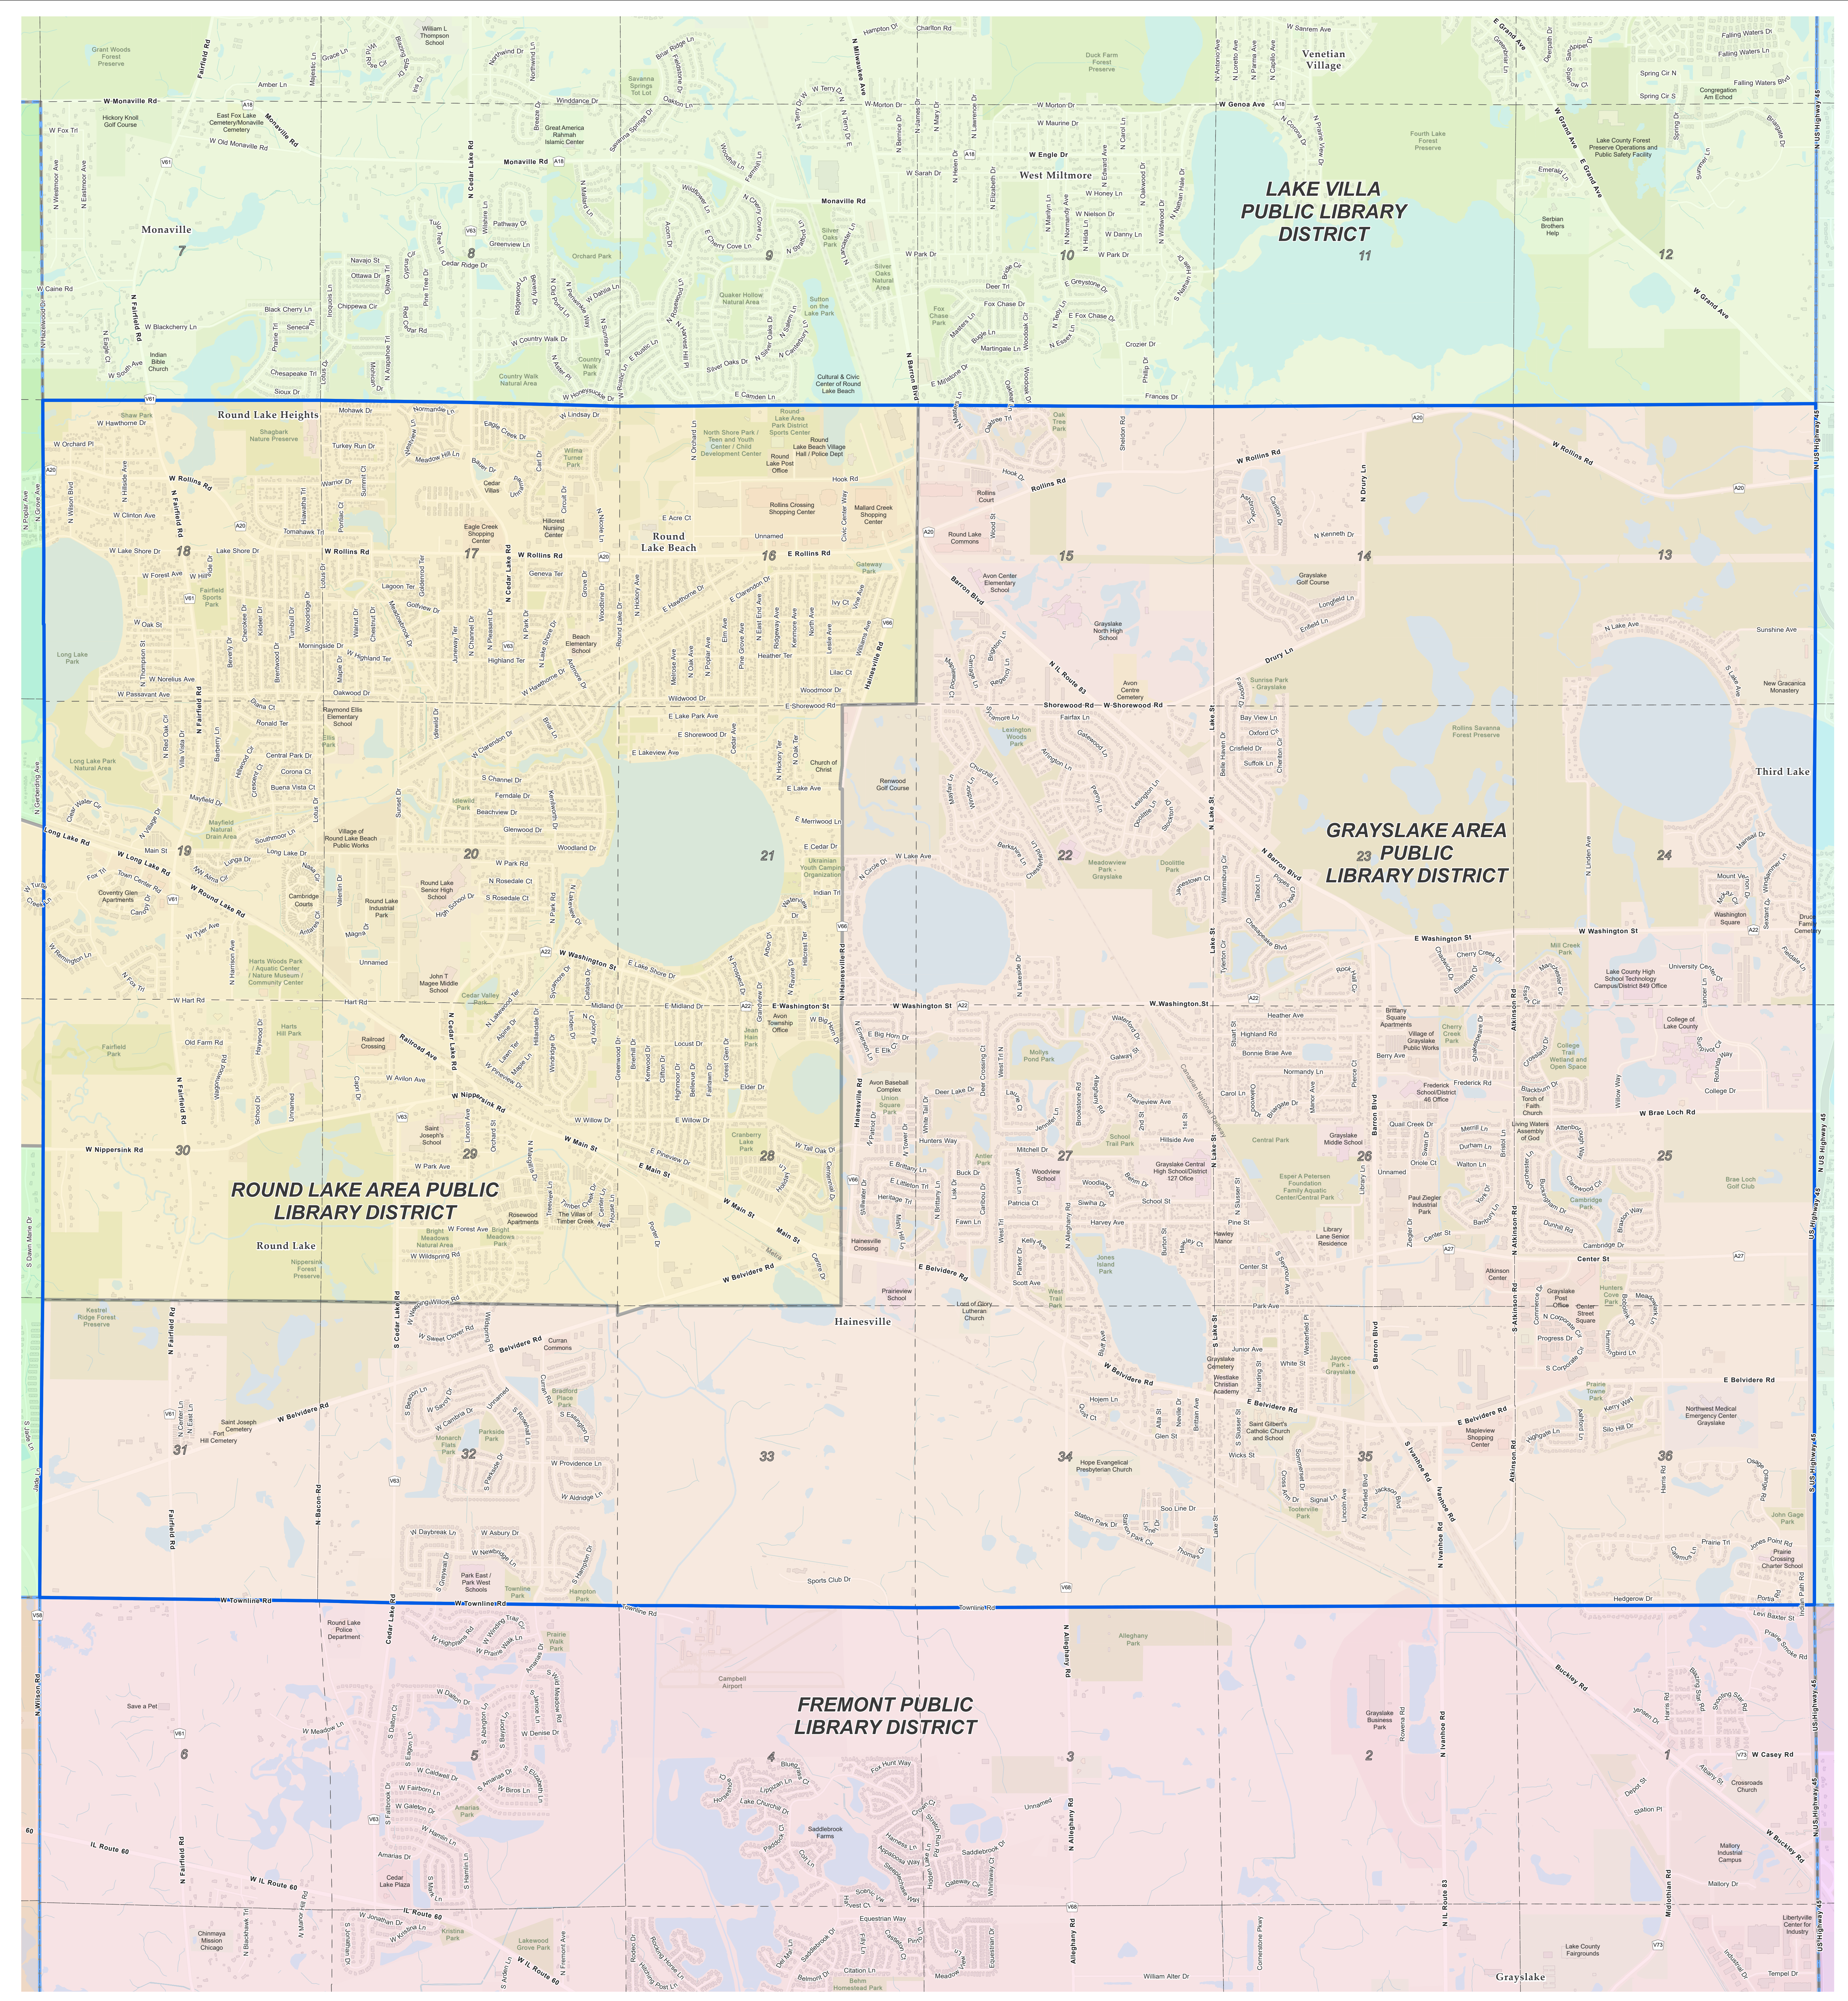

# Avon - Library Districts

Revised:  
2024

Map Legend			
	Water		Township Boundary
	Parks and Forest Preserves		Tax Parcels
	Building Footprint		District Boundary