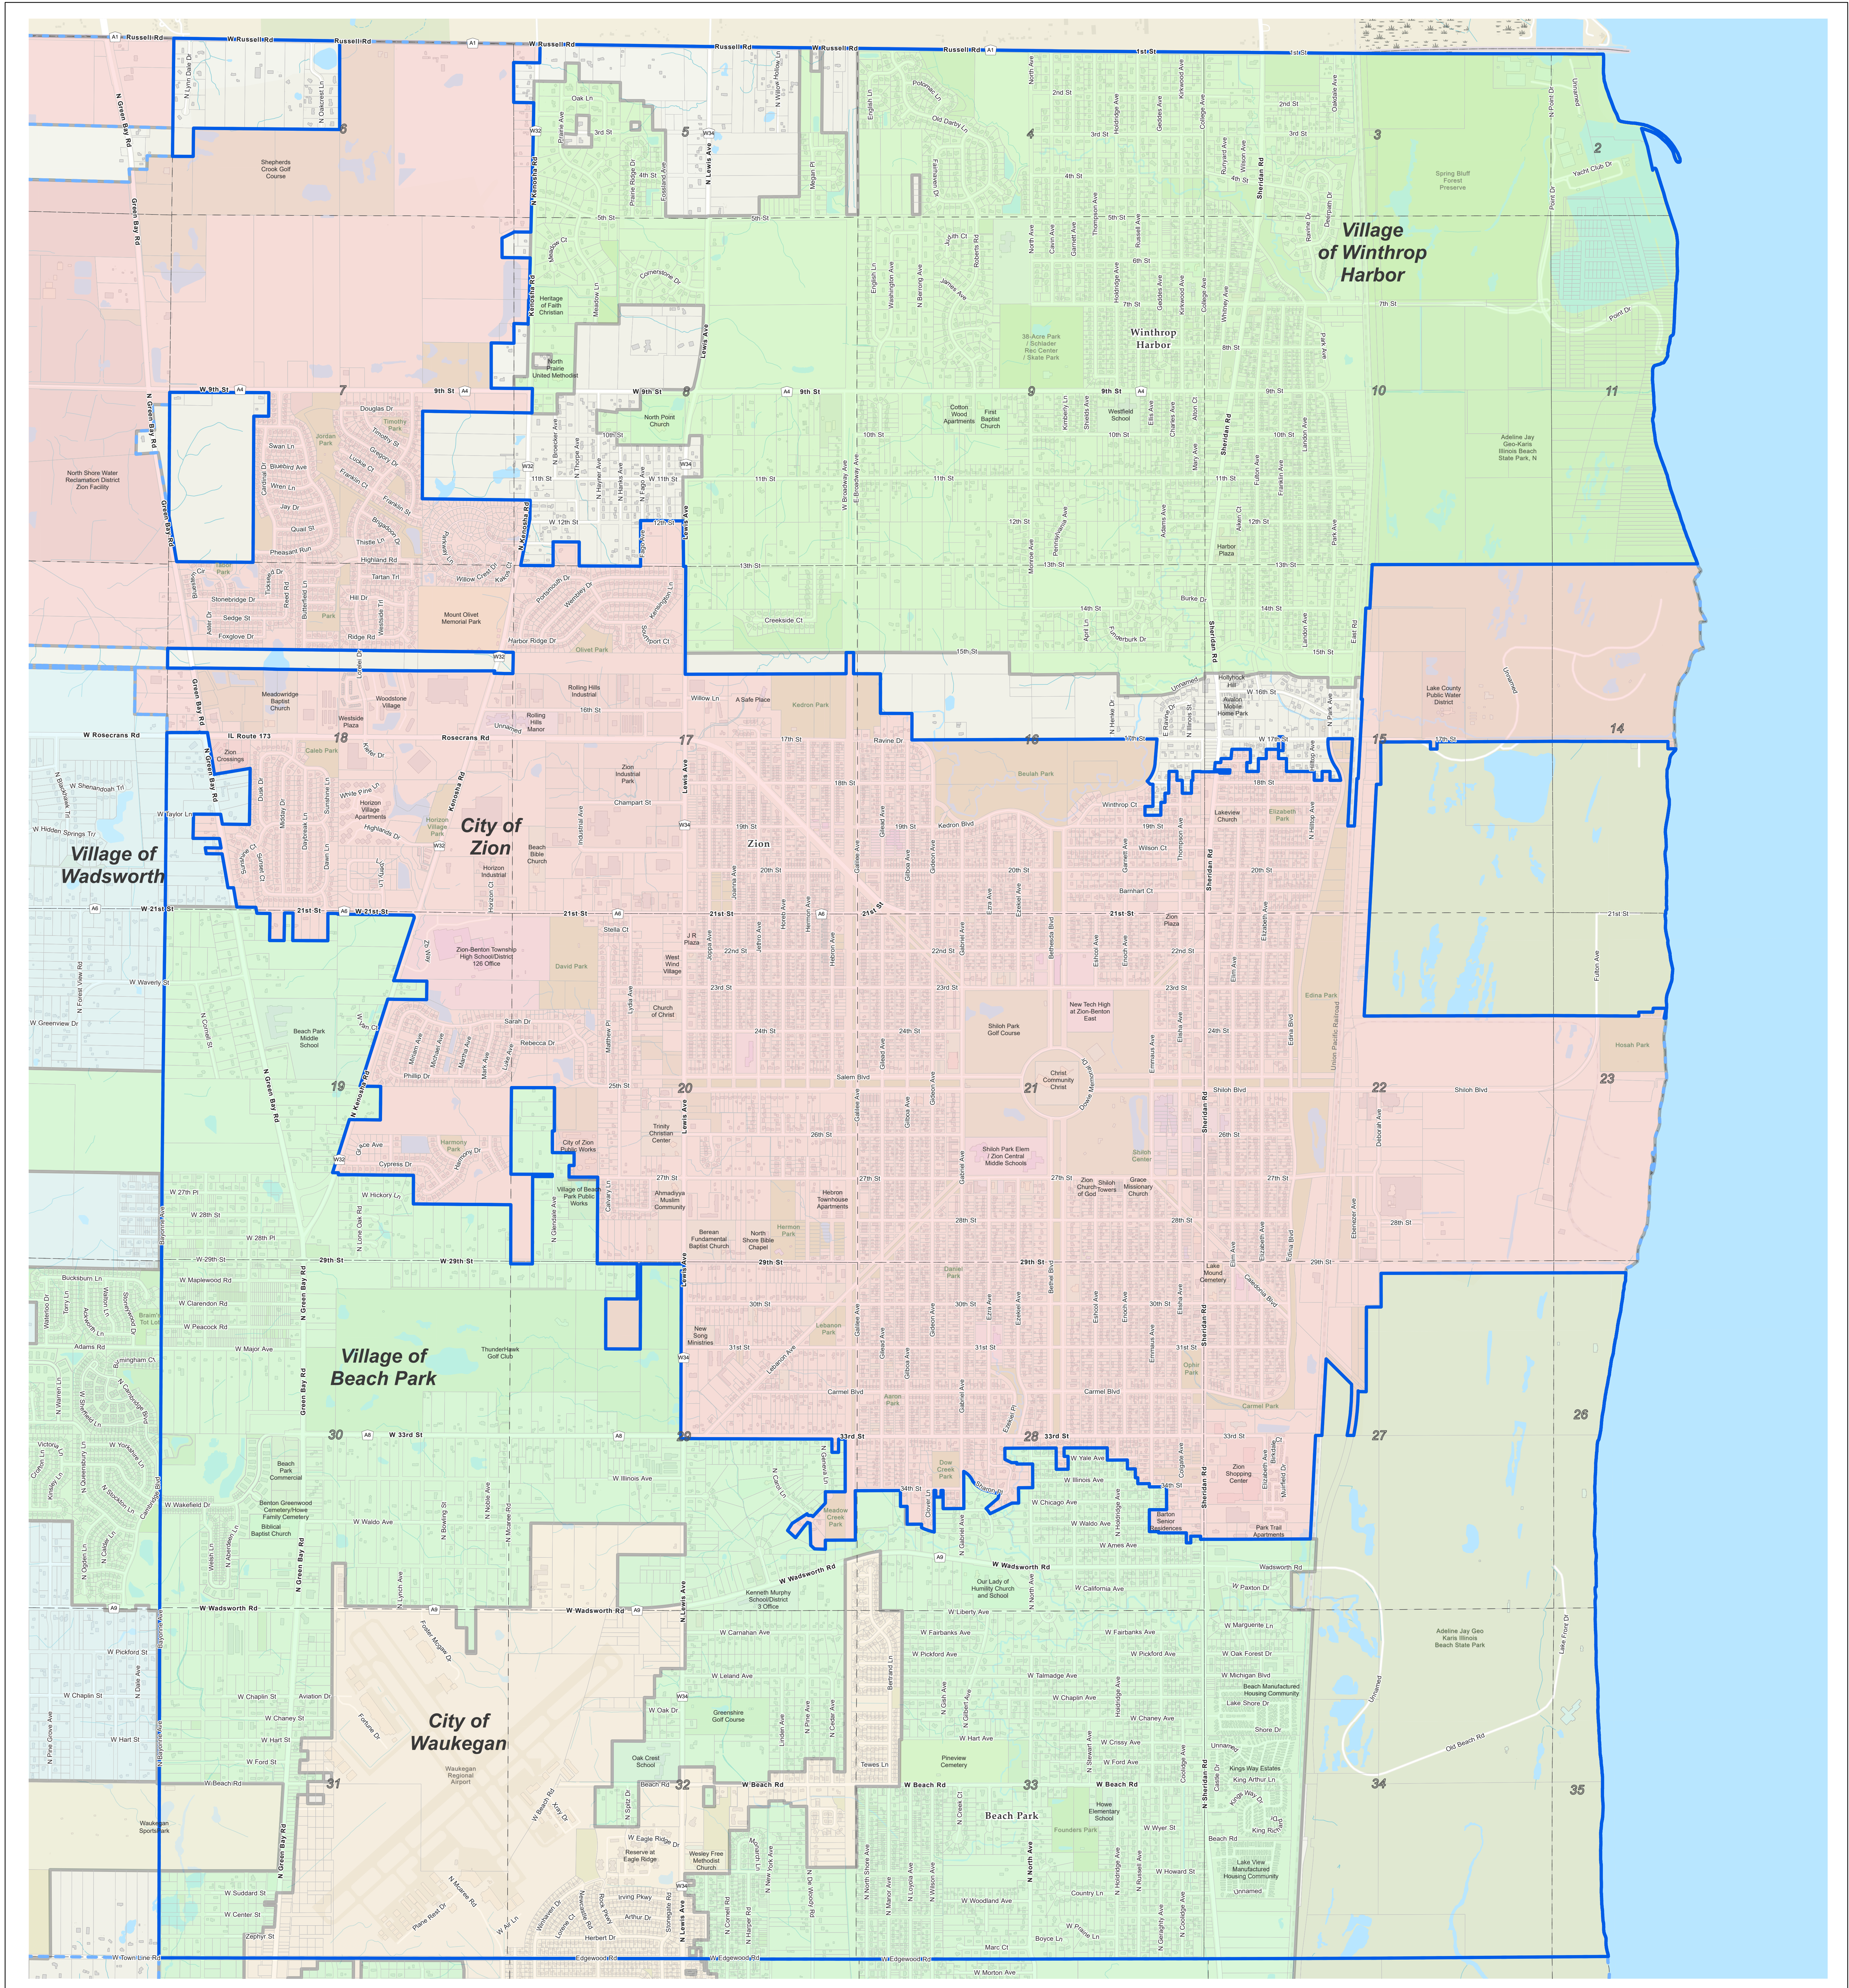

Benton Township - City and Village

Arbit	Arbit	Arbit
Grid	Grid	Grid
Grid	Grid	Grid
Grid	Grid	Grid

Revised: 2023

Map Legend			
	Water		Township Boundary
	Parks and Forest Preserves		Tax Parcels
	Building Footprint		District Boundary