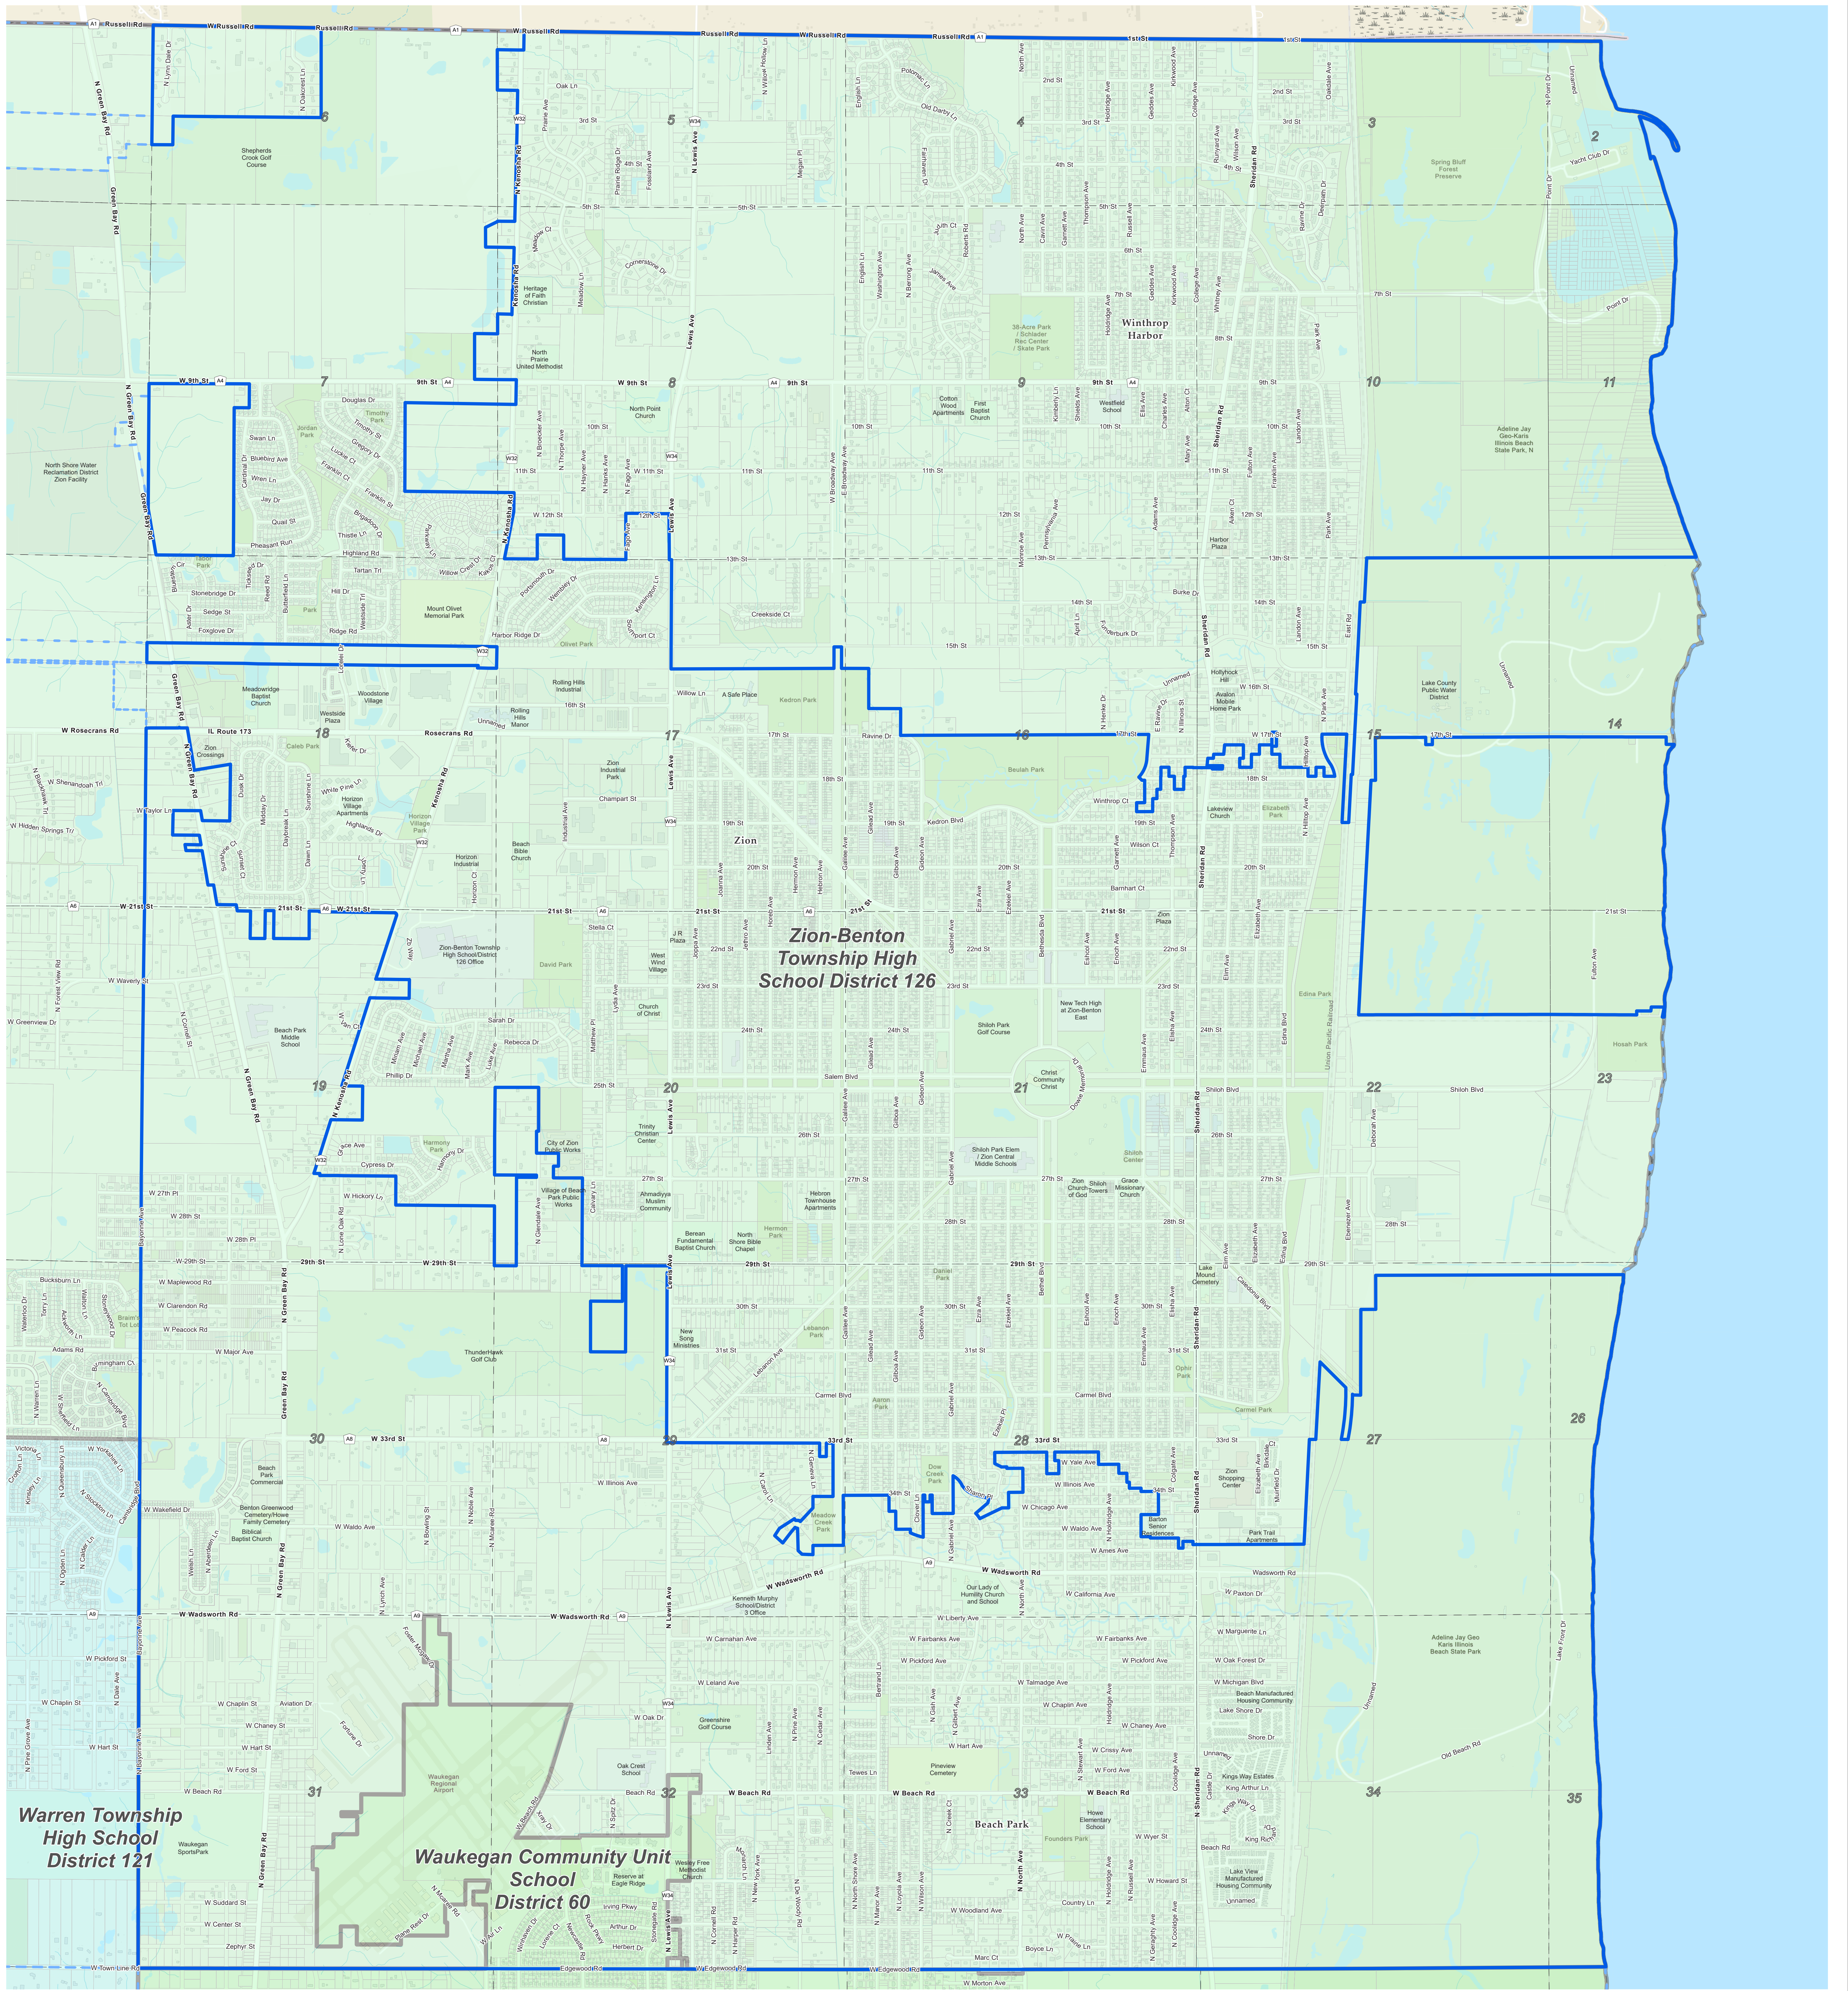

Benton - High School Districts

Prepared by:
Lake County GIS/Mapping Division
18 North County Street
Waukegan, Illinois 60085
(847) 377-2388

Address	Map
1800	Map
2000	Map
3000	Map
4000	Map
5000	Map
6000	Map
7000	Map
8000	Map
9000	Map
10000	Map

Revised:
2023

Map Legend

- Water
- Parks and Forest Preserves
- Building Footprint
- Township Boundary
- Tax Parcels
- District Boundary