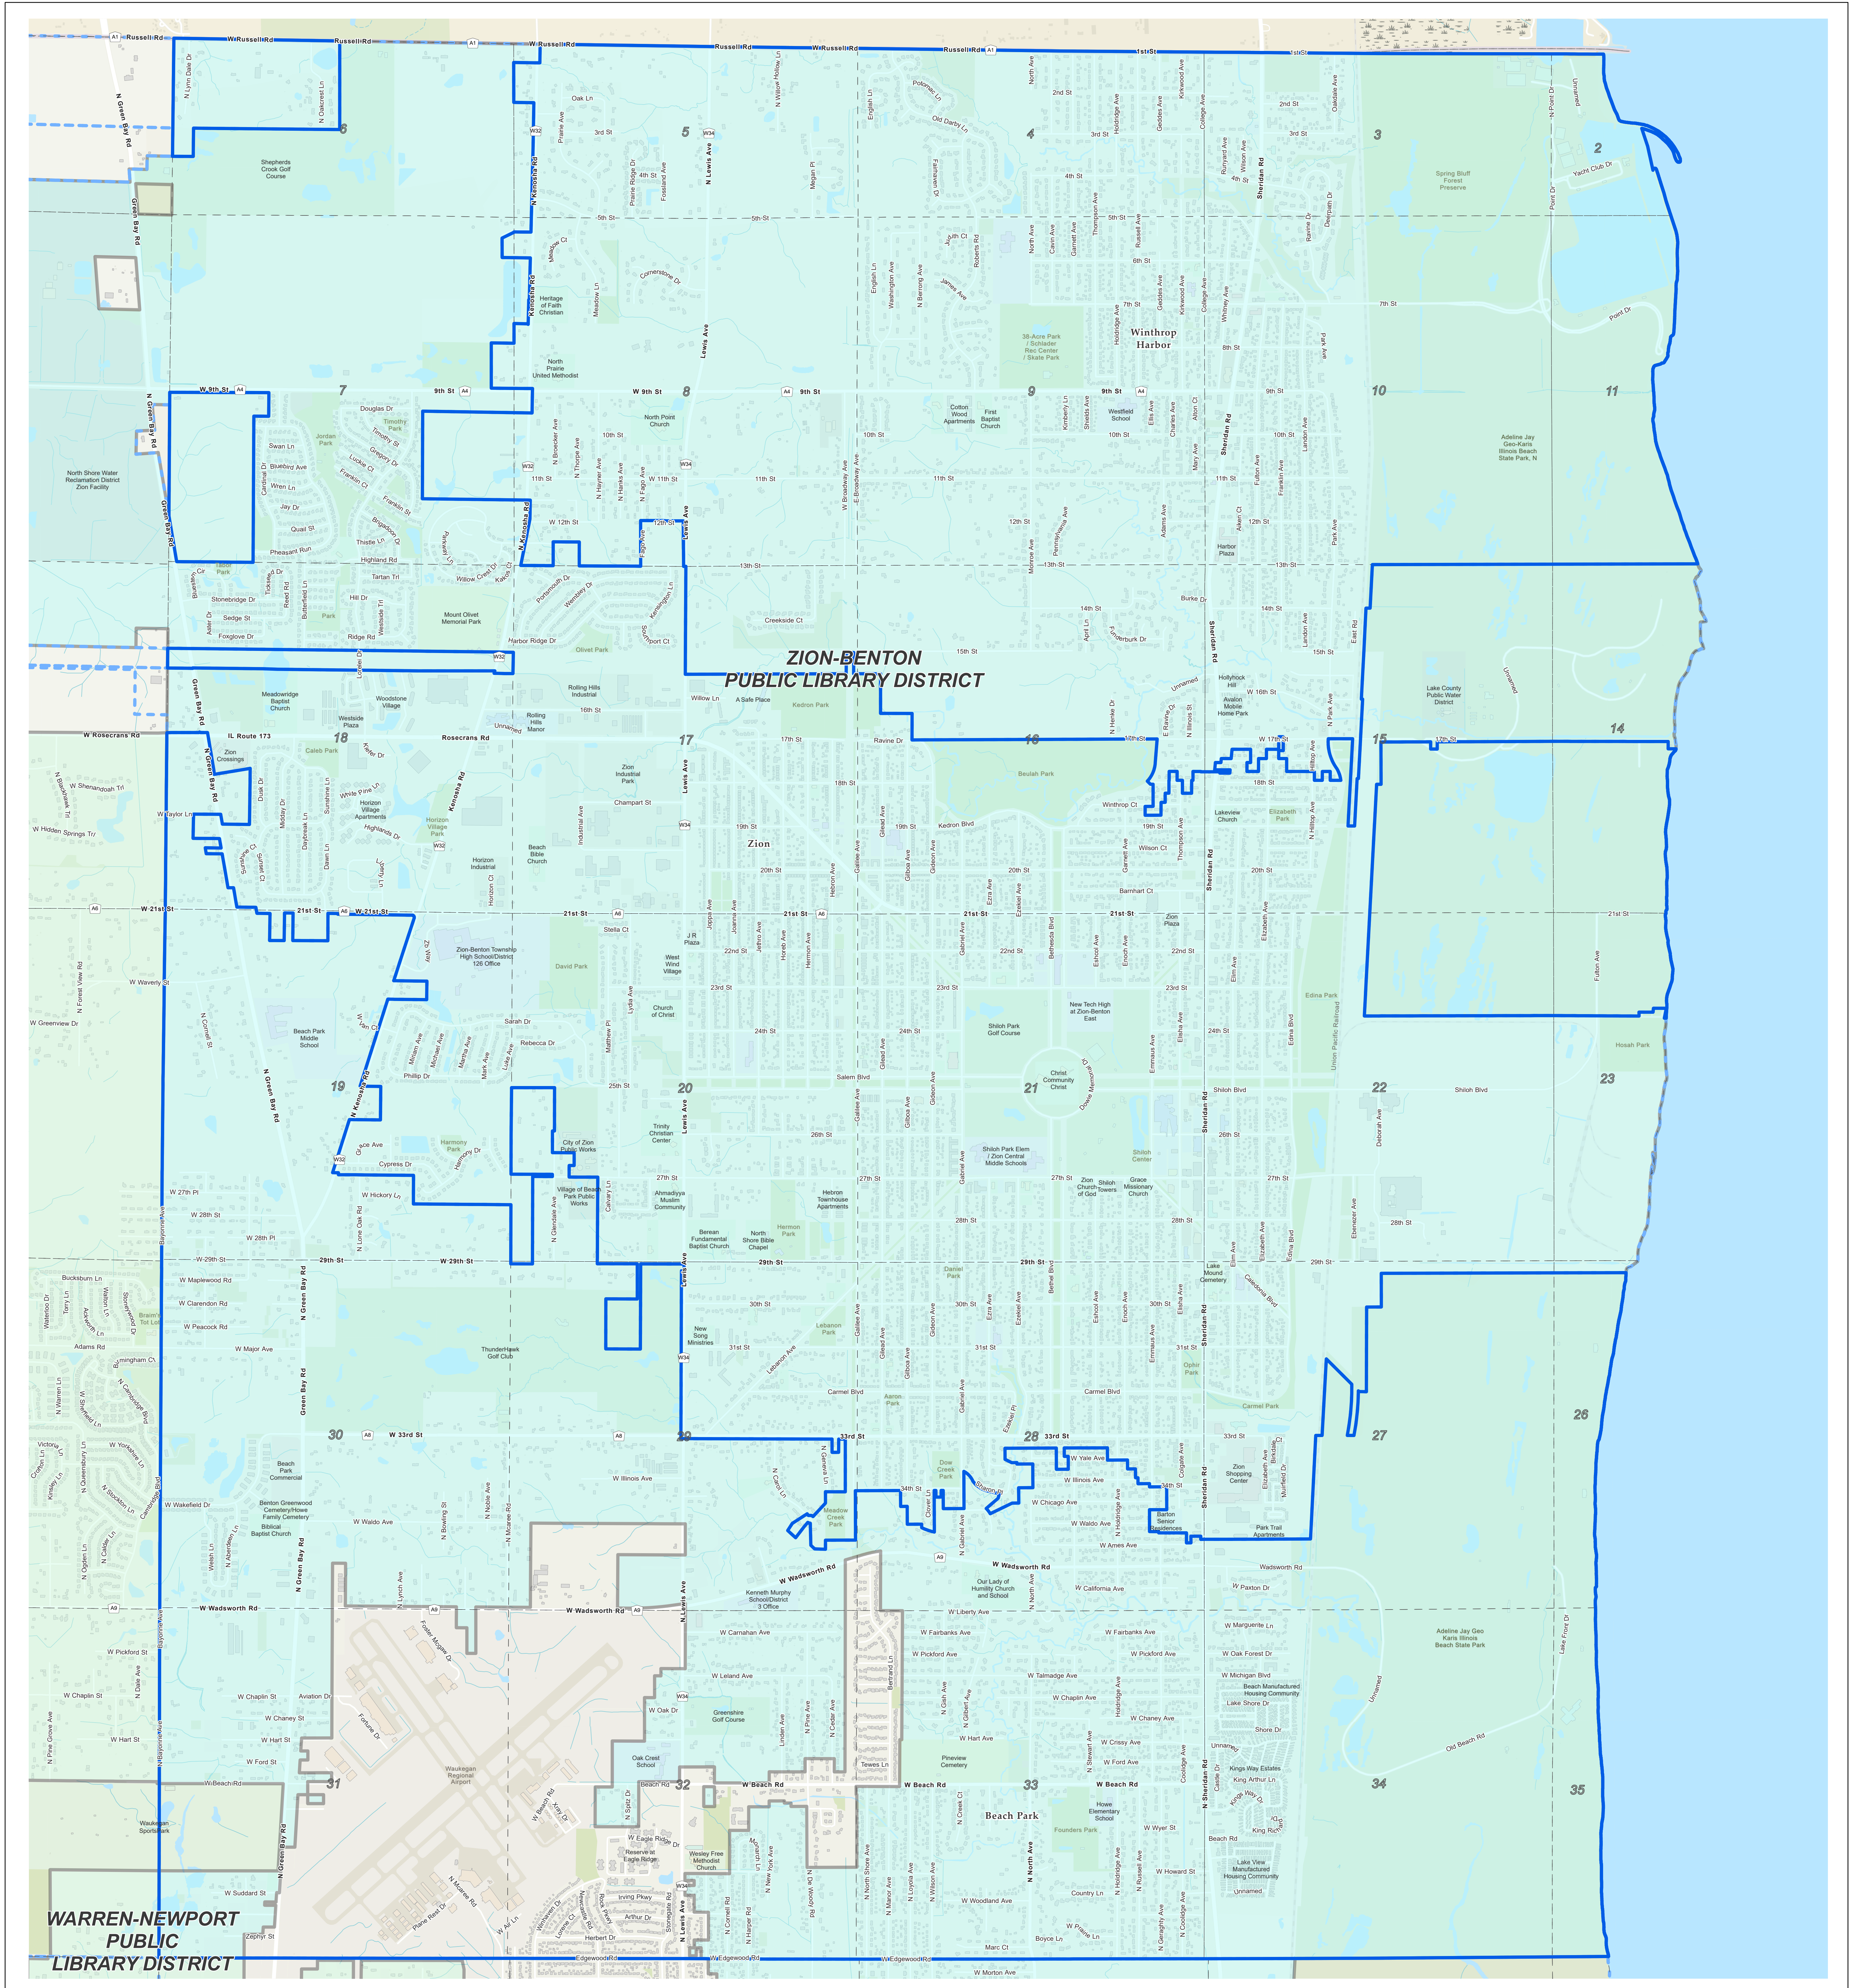

Benton - Library Districts

Adrian	Alton	Alton	Alton
Alton	Alton	Alton	Alton
Alton	Alton	Alton	Alton
Alton	Alton	Alton	Alton

Revised:
2024

Map Legend

 Water	 Township Boundary
 Parks and Forest Preserves	 Tax Parcels
 Building Footprint	 District Boundary