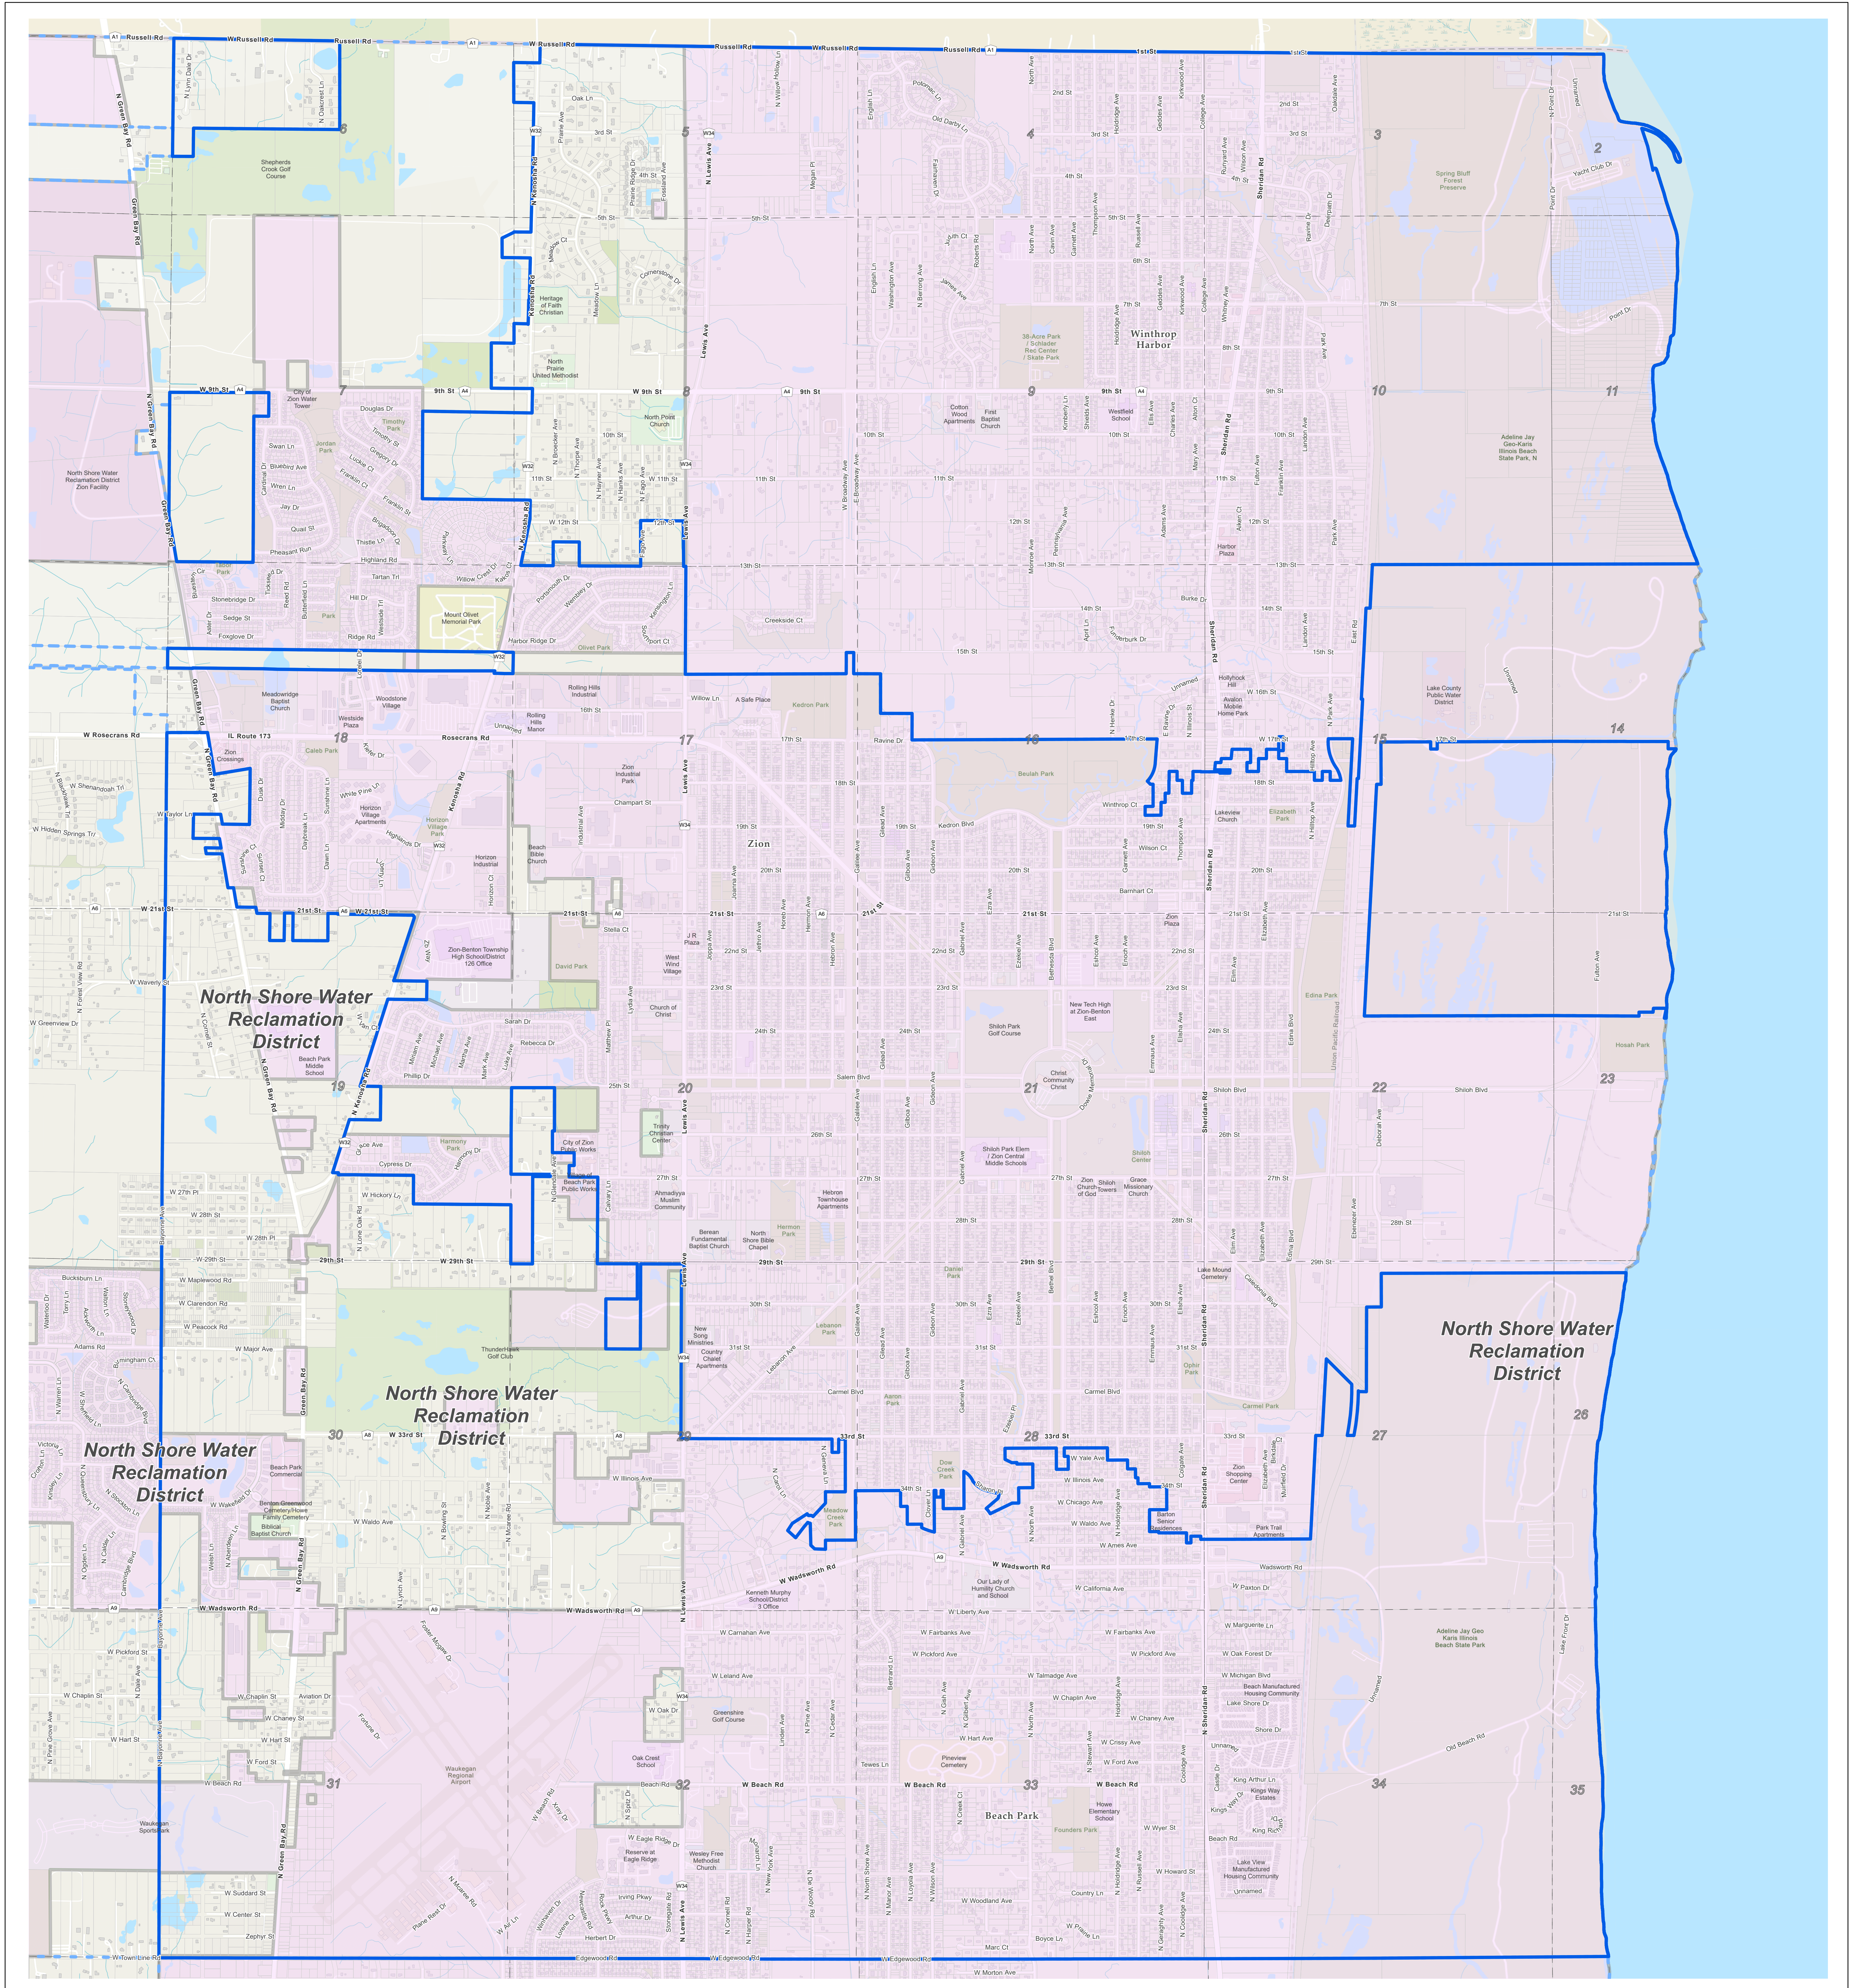

Benton - Sanitary Districts

Revised: 2025

Map Legend

Water	Township Boundary
Parks and Forest Preserves	Tax Parcels
Building Footprint	District Boundary