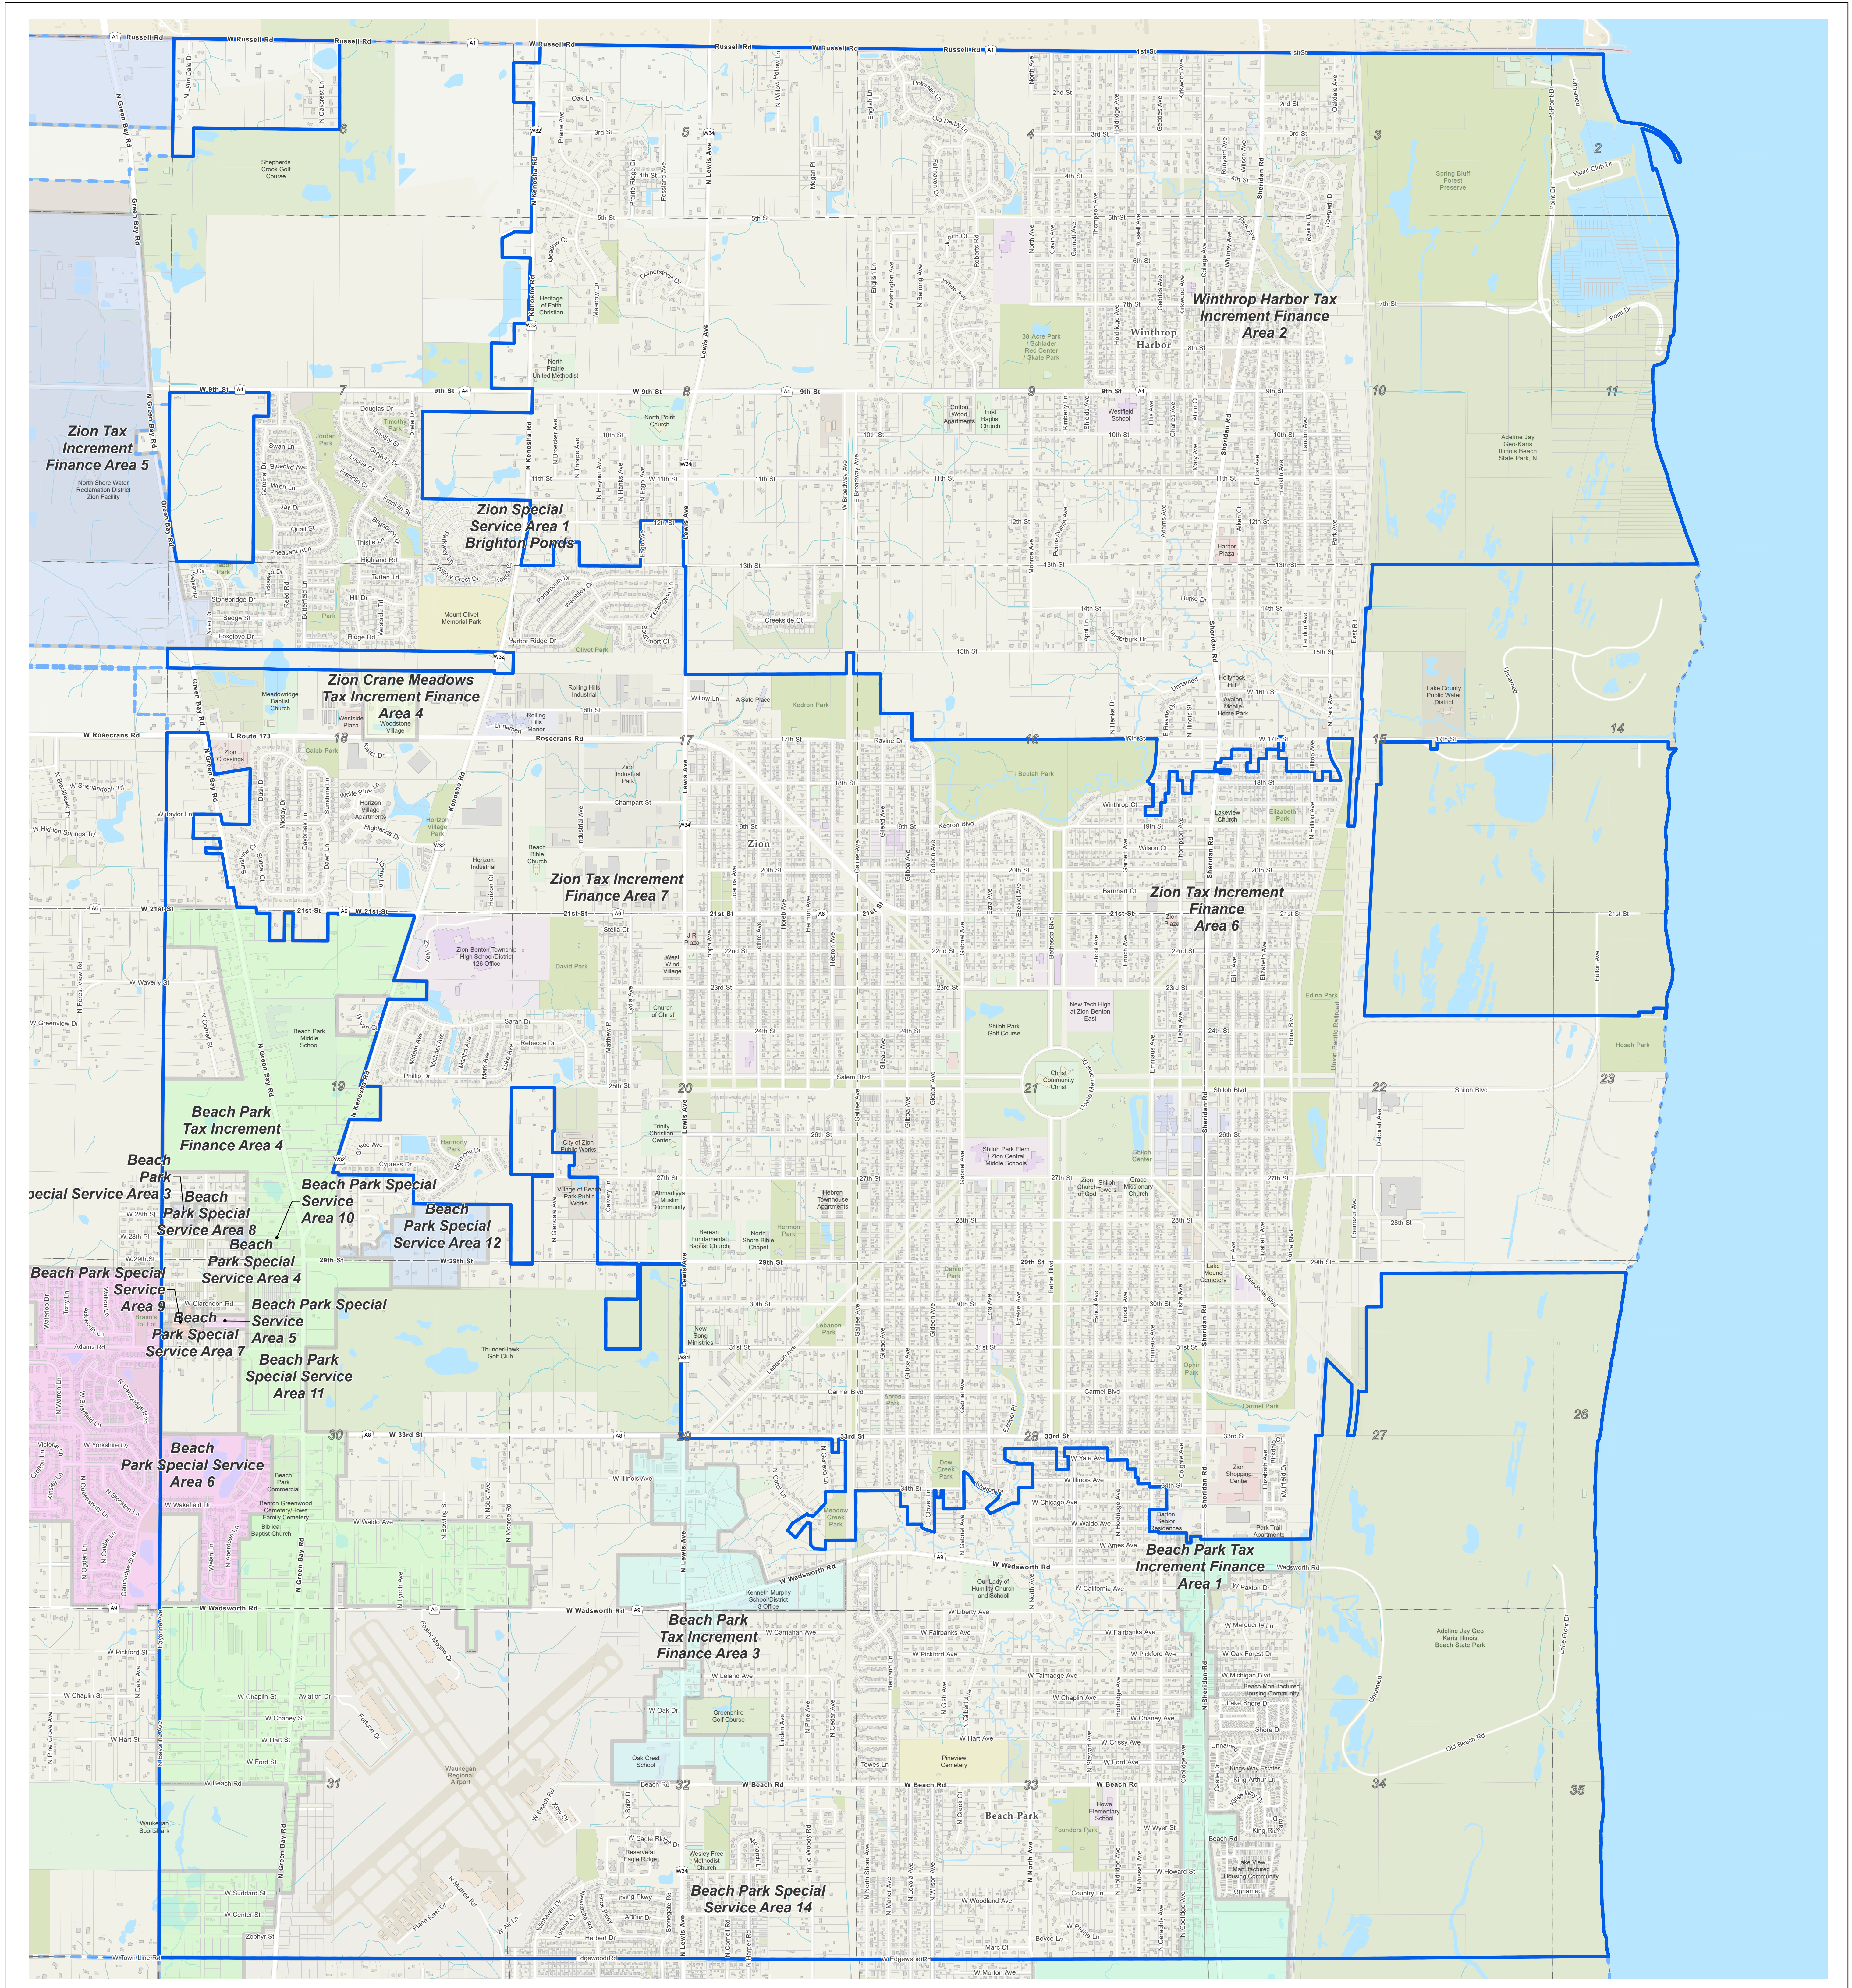

Benton - Special Service Areas

Prepared by:
Lake County GIS/Mapping Division
18 North County Street
Waukegan, Illinois 60085
(847) 377-2388

Revised:
2023

Map Legend

- Water
- Parks and Forest Preserves
- Building Footprint
- Township Boundary
- Tax Parcels
- District Boundary