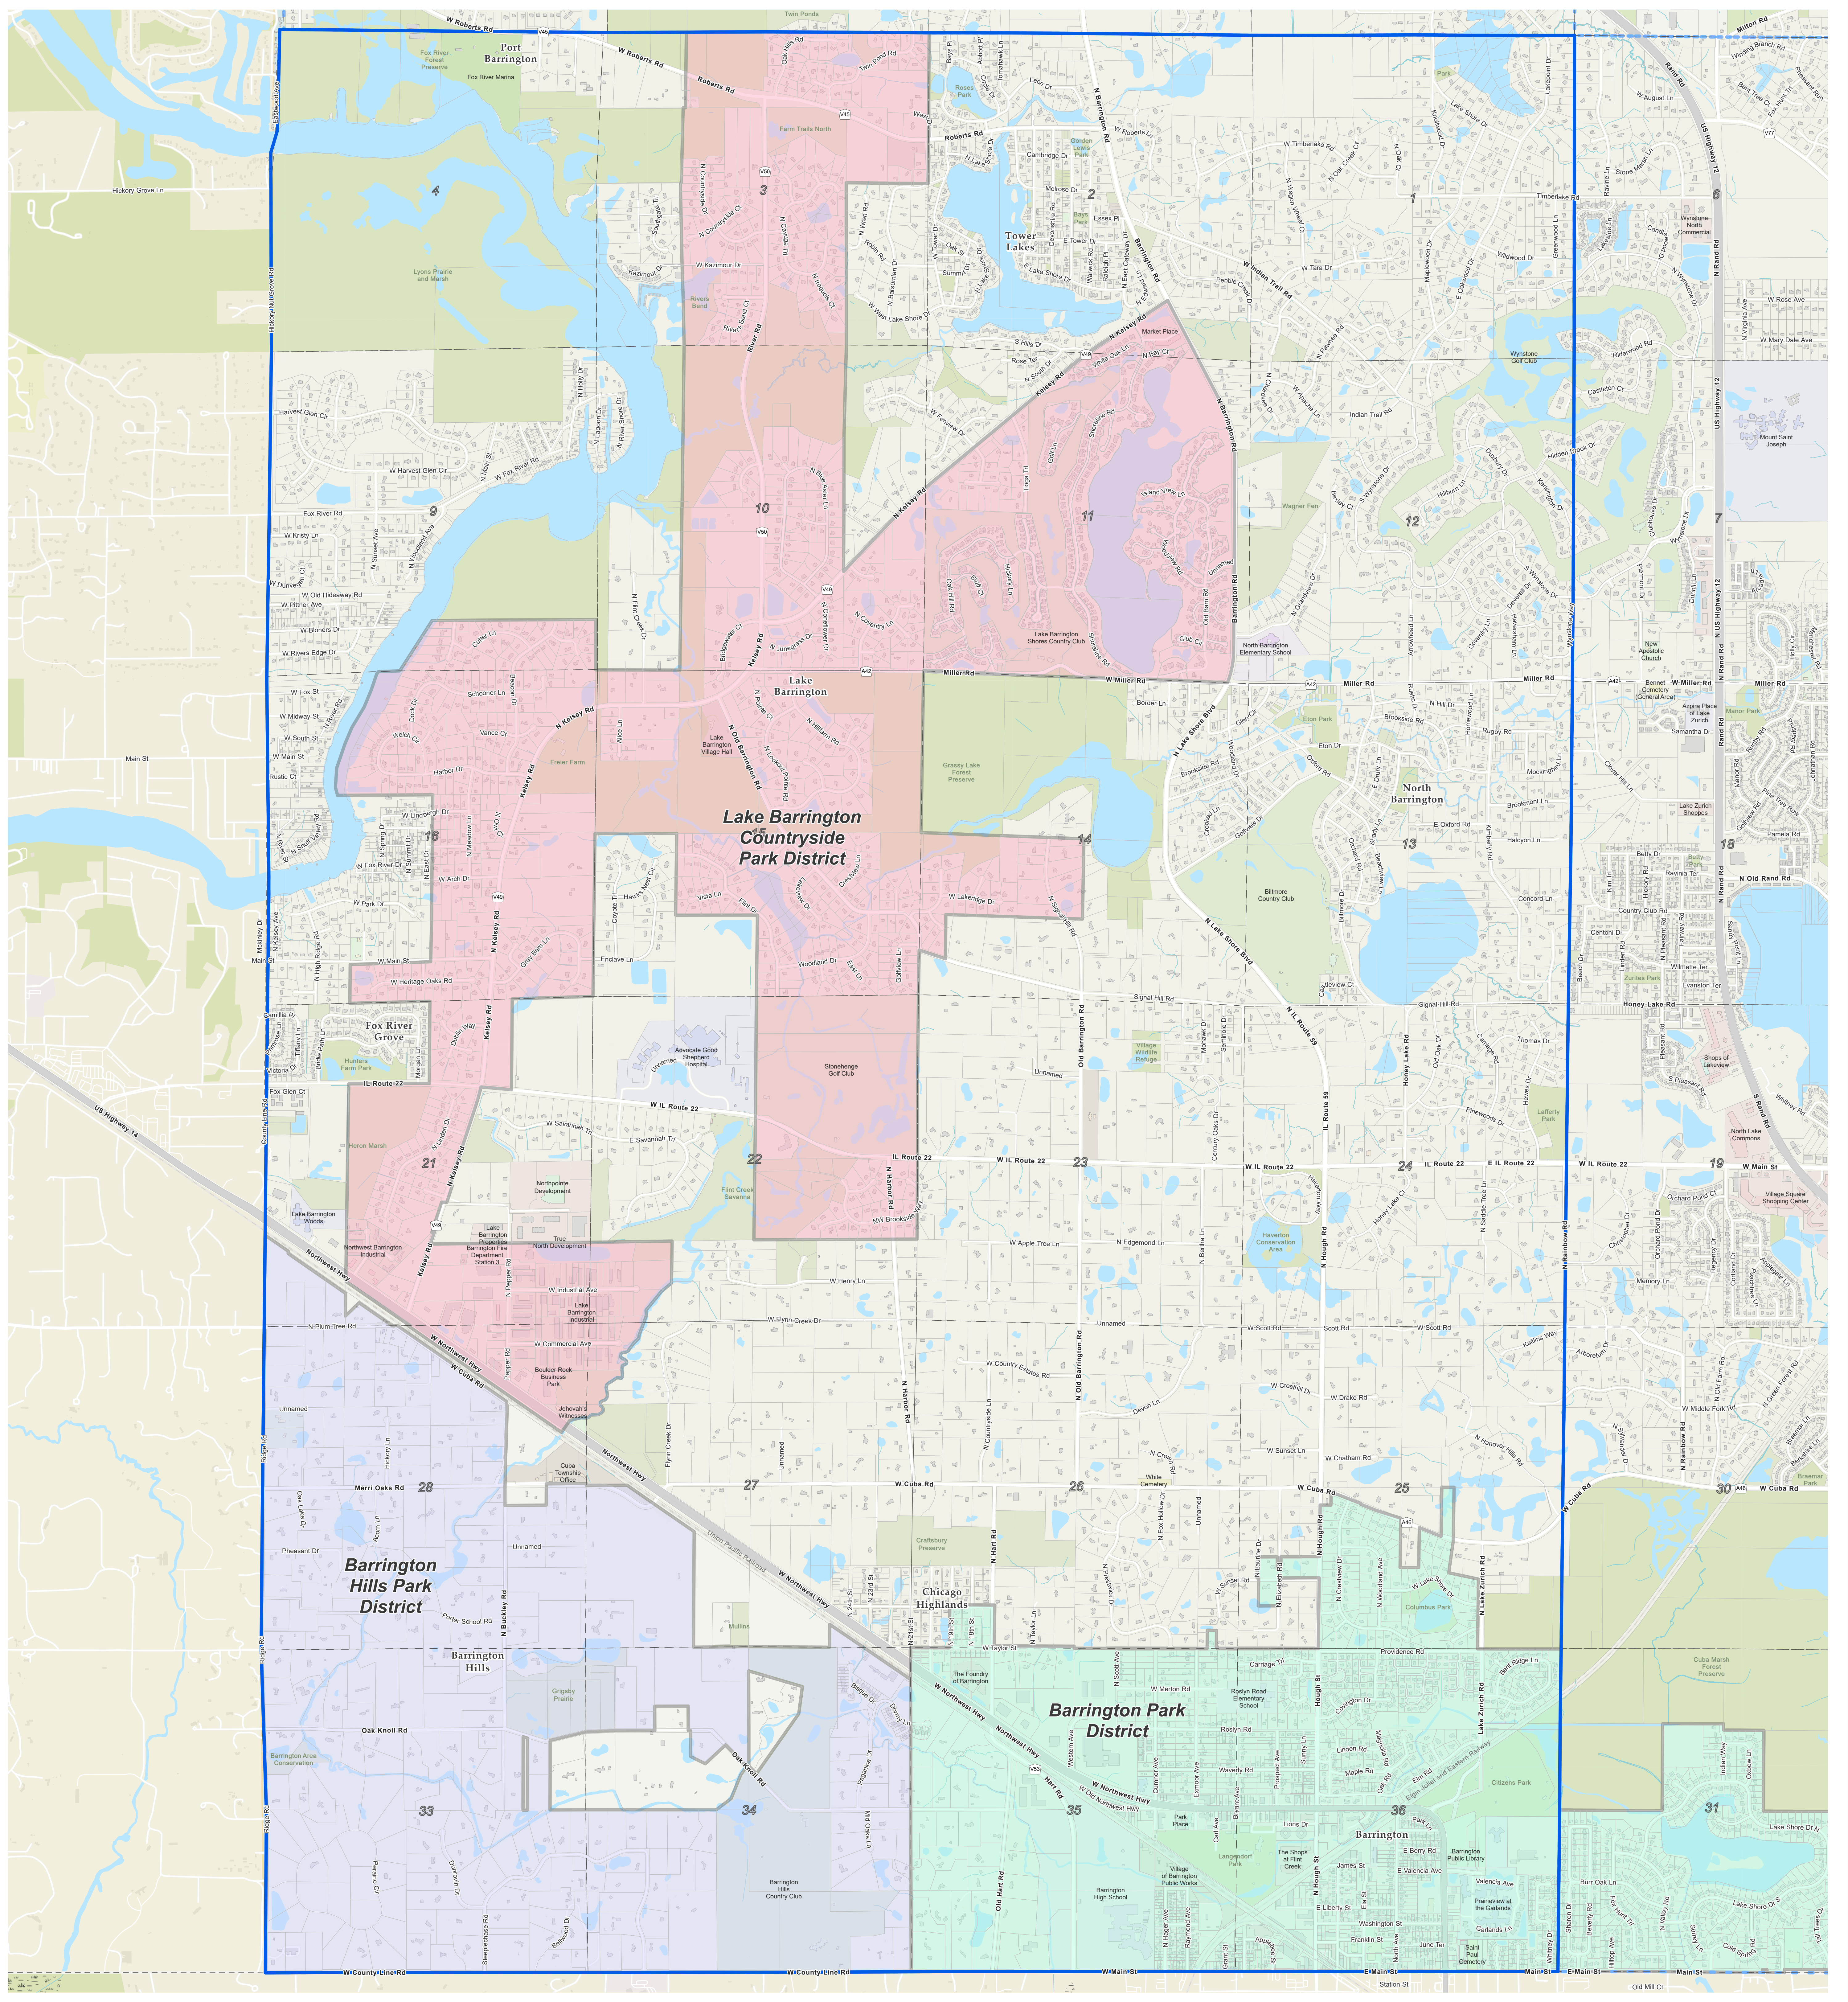

Cuba - Park Districts

Prepared by:
Lake County GIS/Mapping Division
18 North County Street
Waukegan, Illinois 60085
(847) 377-2388

Map Legend

- Water
- Parks and Forest Preserves
- Building Footprint
- Township Boundary
- Tax Parcels
- District Boundary