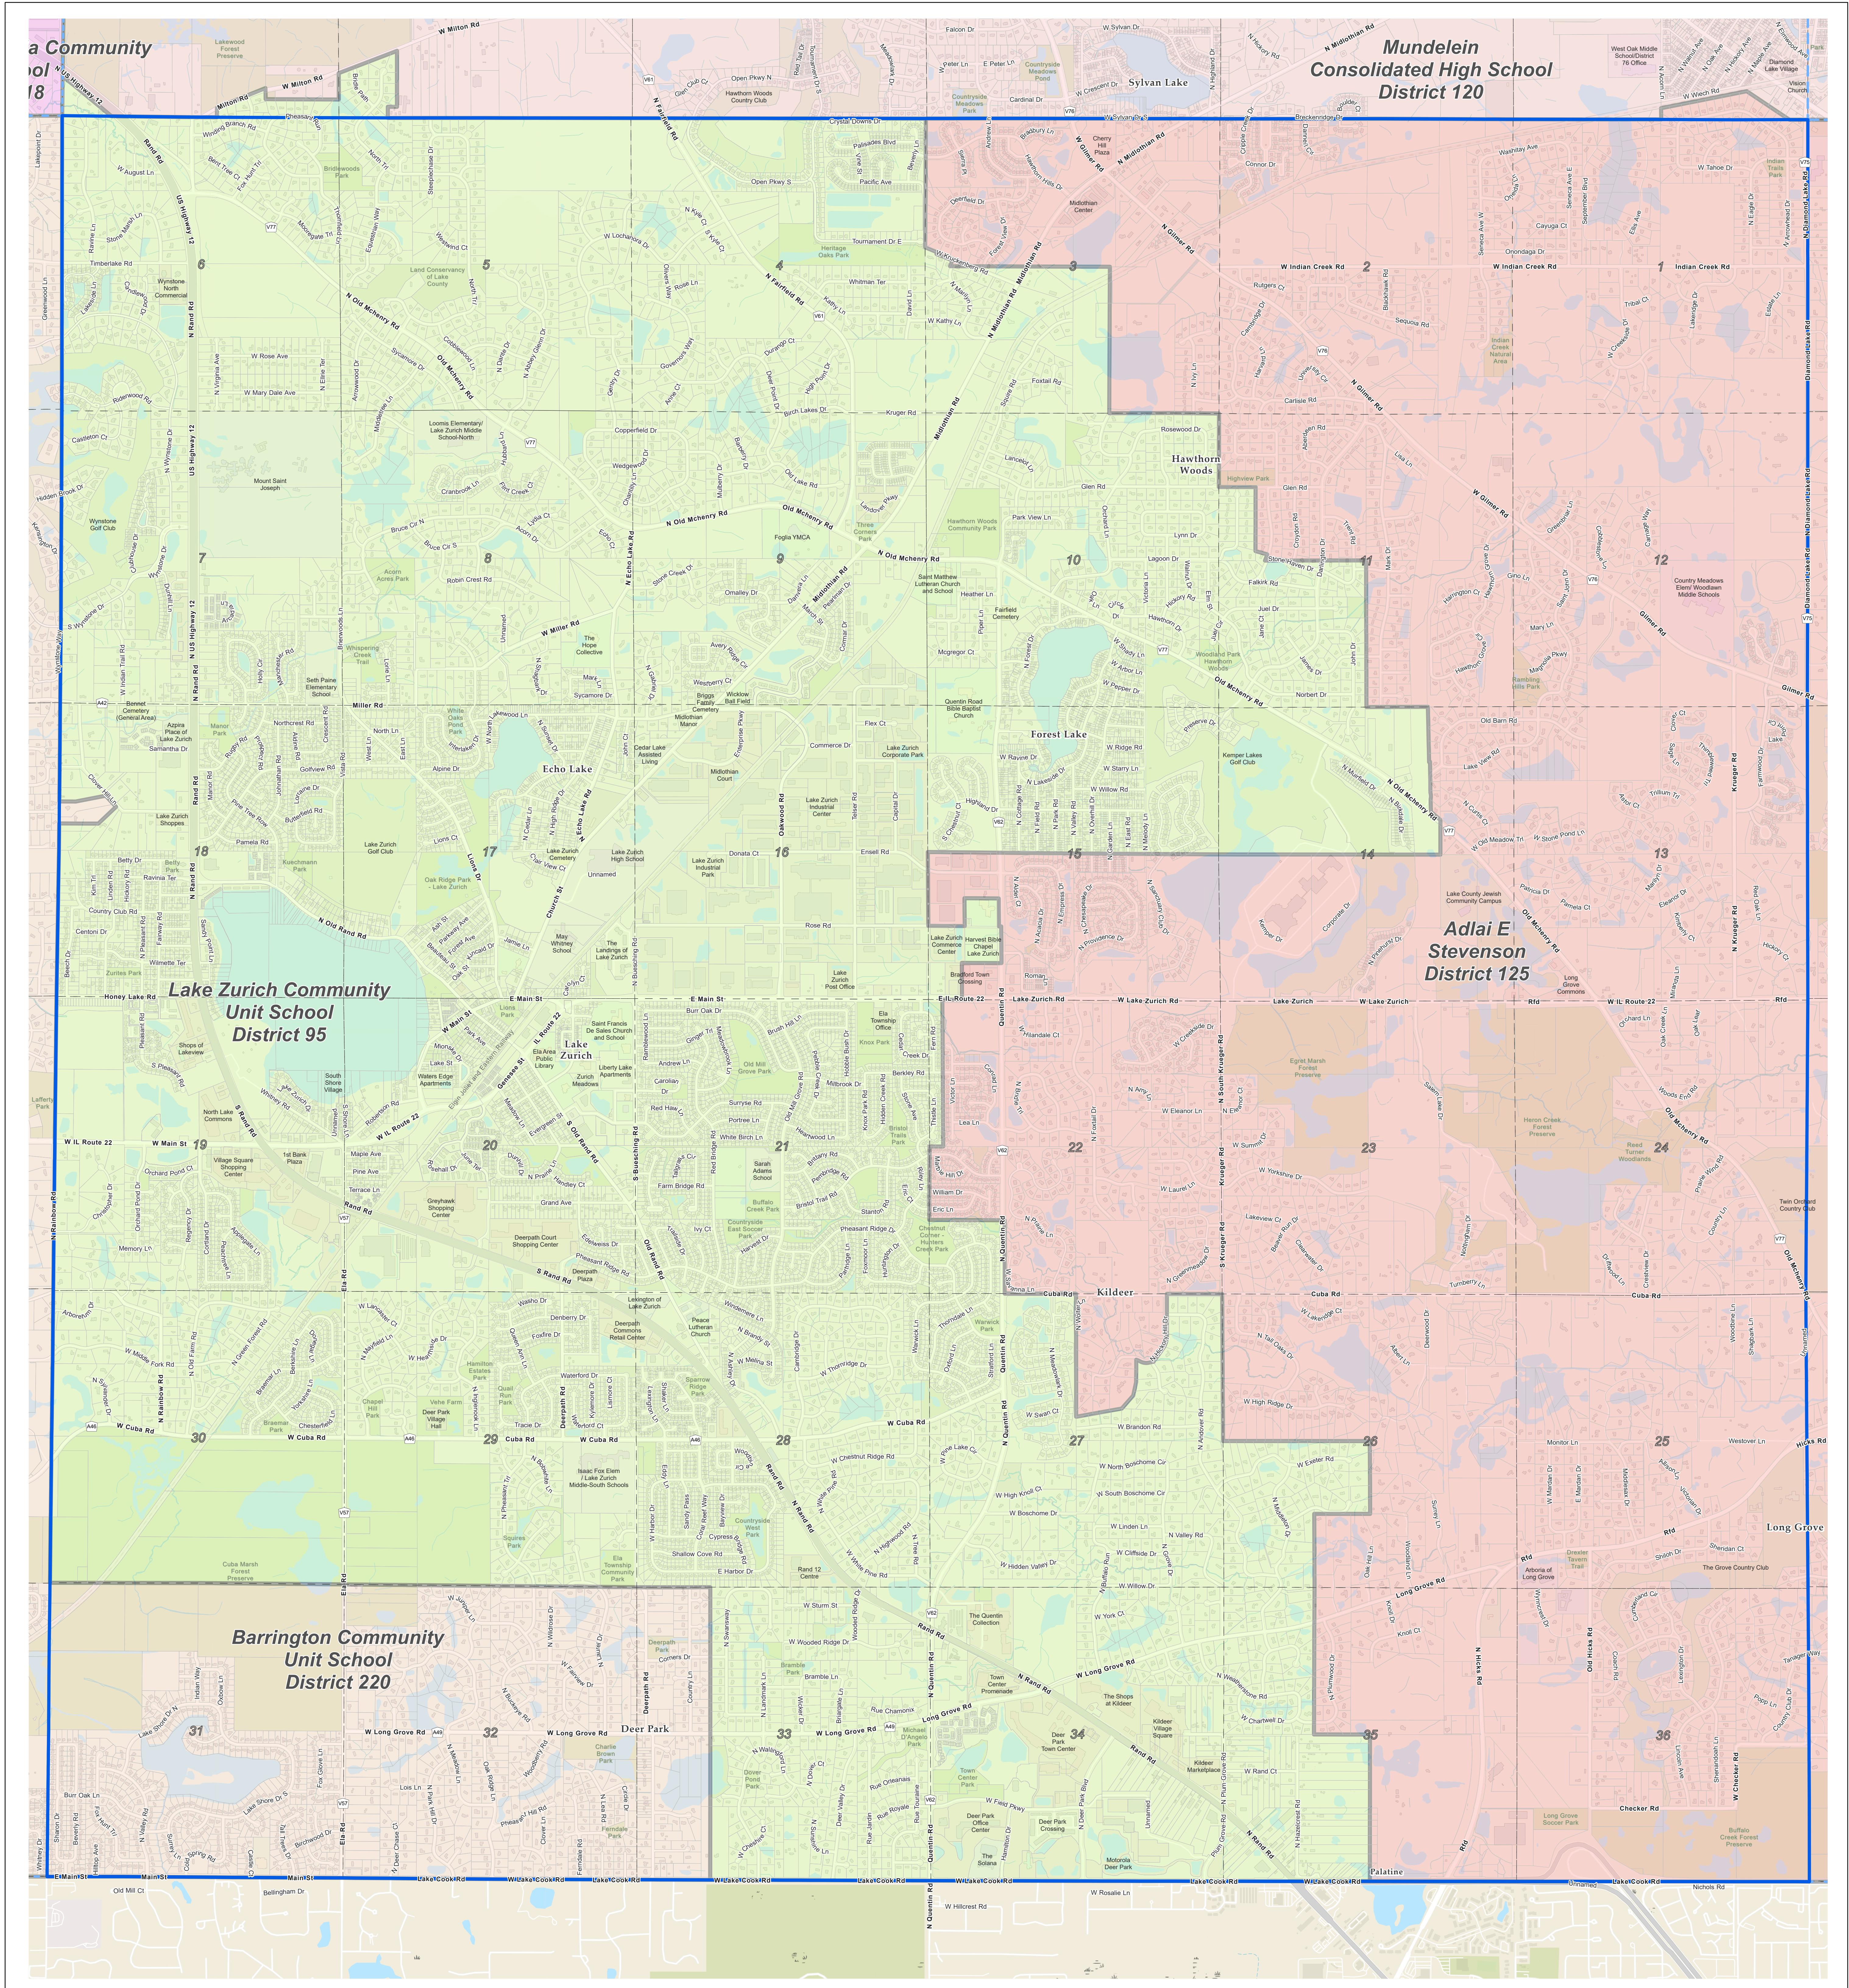

Ela - High School Districts

Lake County
 Prepared by:
 Lake County GIS/Mapping Division
 18 North County Street
 Waukegan, Illinois 60085
 (847) 377-2388

Revised:
 2023

Map Legend

Water	Township Boundary
Parks and Forest Preserves	Tax Parcels
Building Footprint	District Boundary