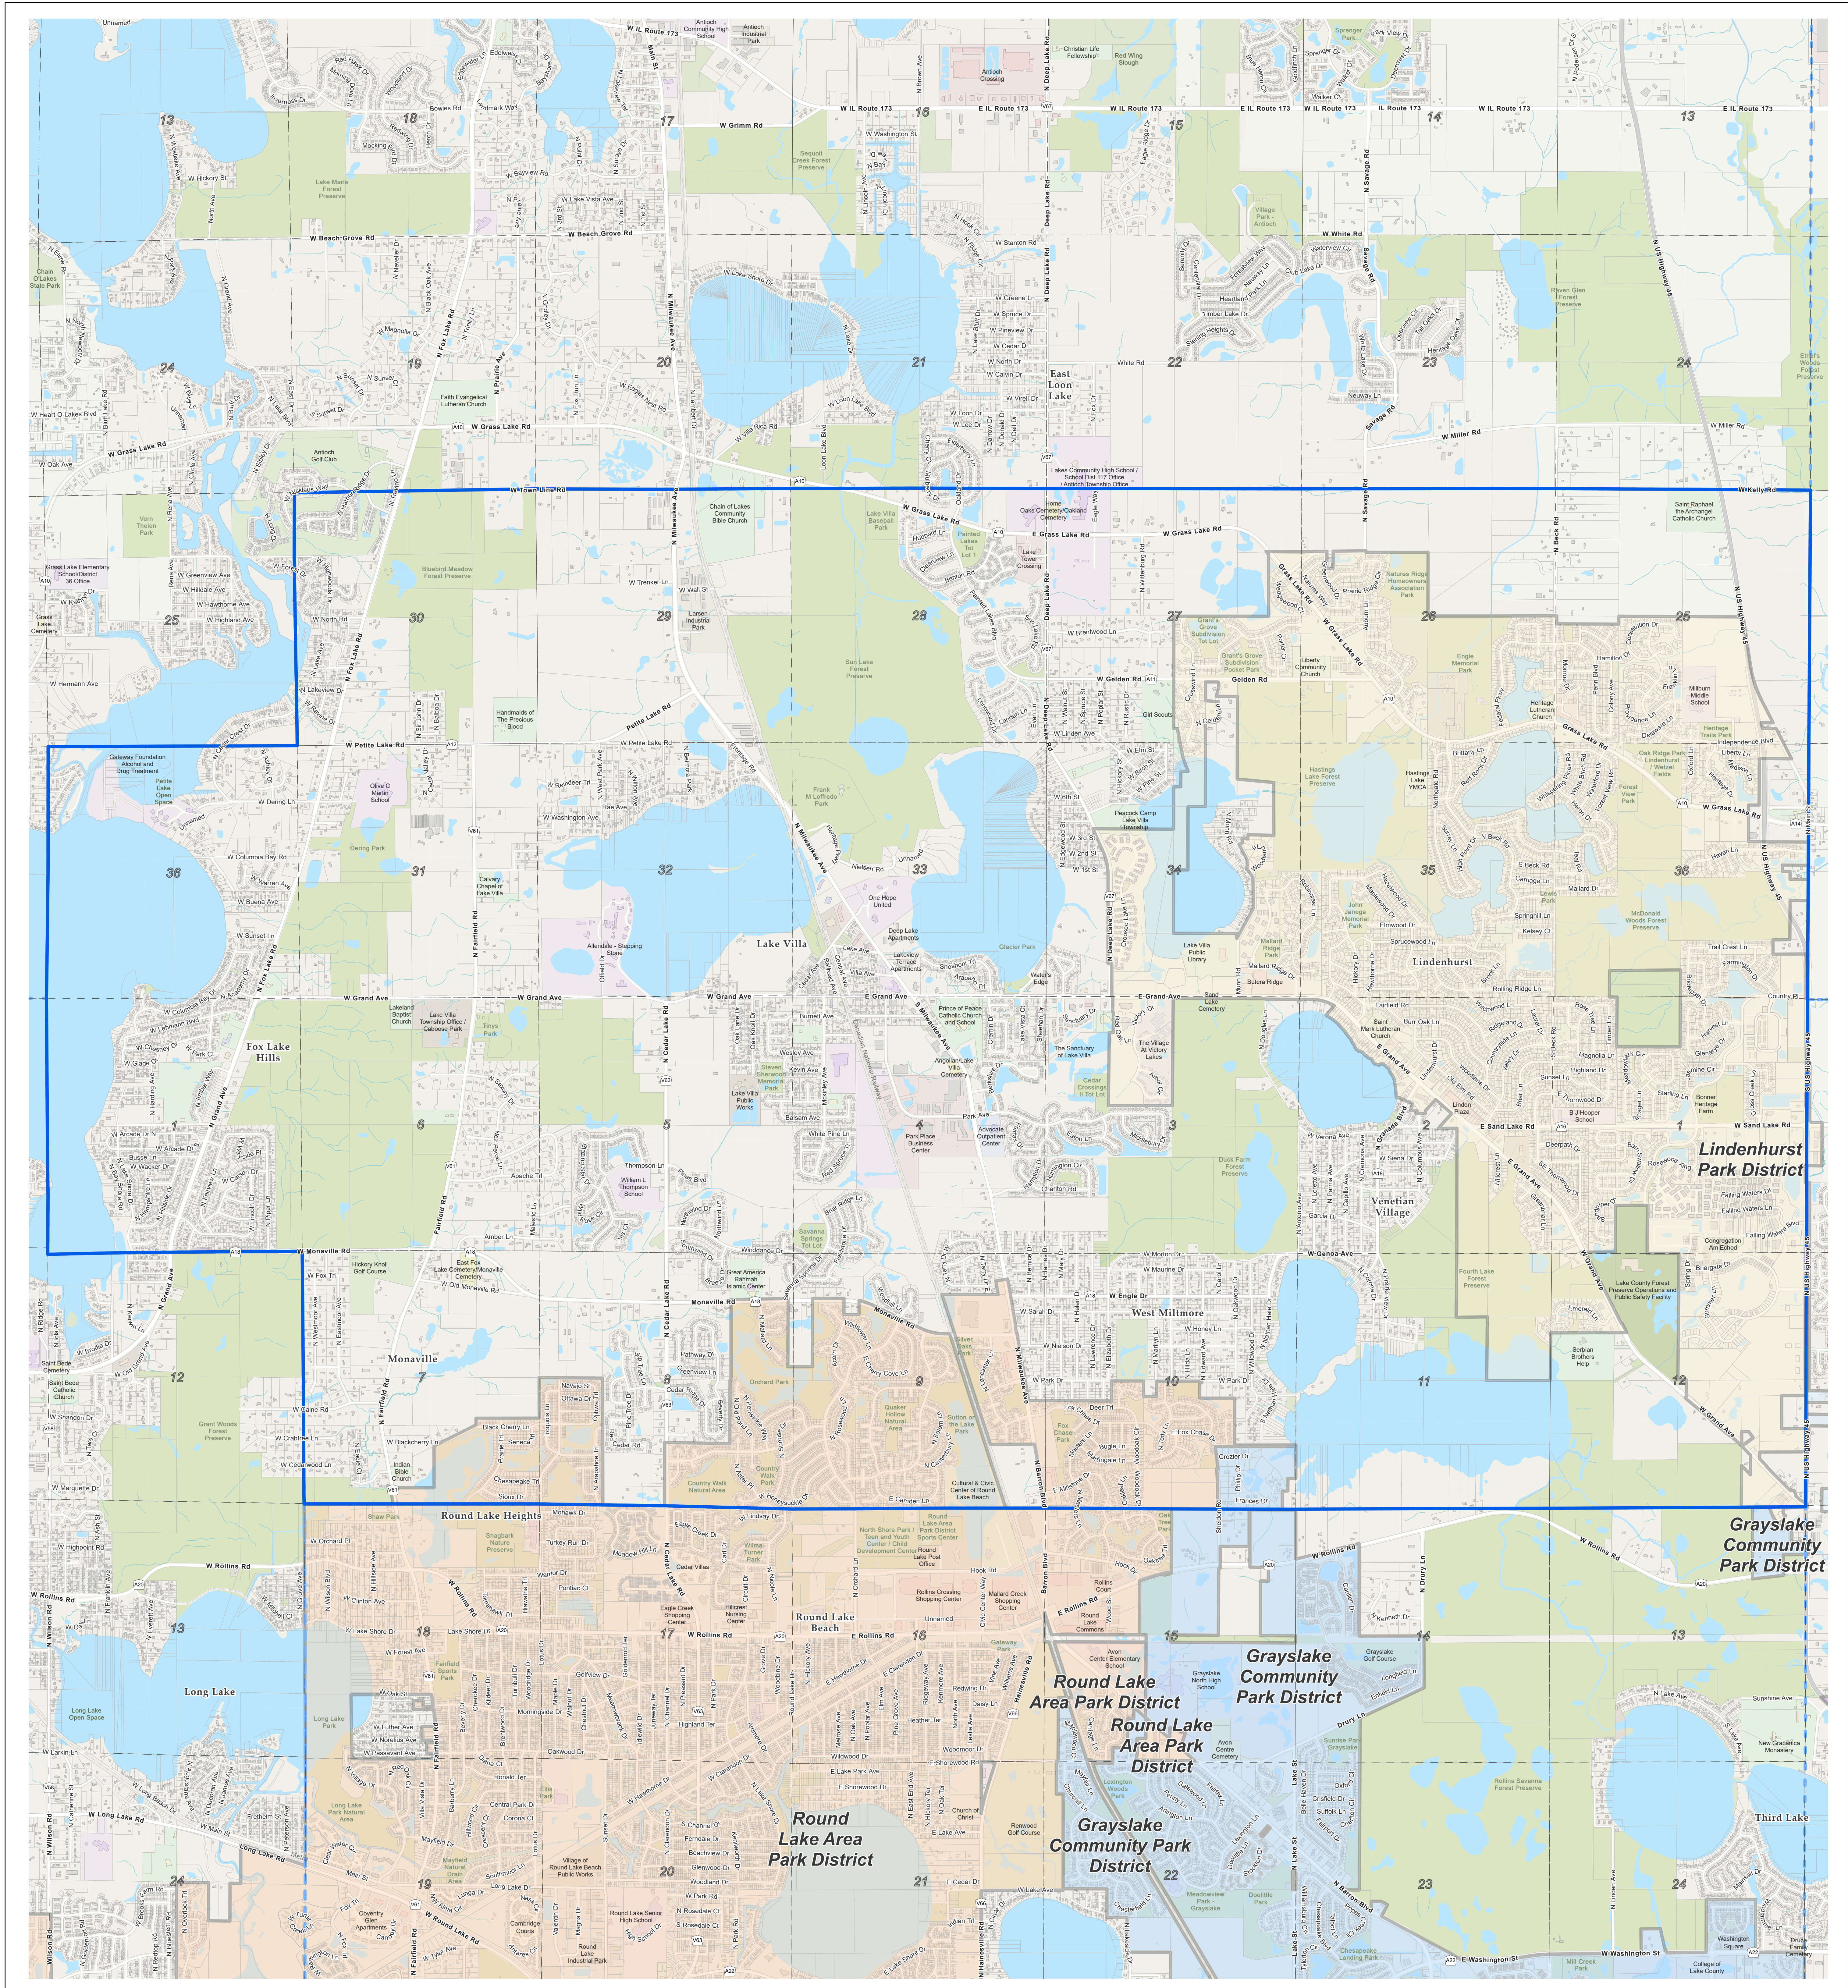

Lake Villa - Park Districts

Prepared by:
Lake County GIS/Mapping Division
18 North County Street
Waukegan, Illinois 60085
(847) 377-2388

Map Legend

- Water
- Parks and Forest Preserves
- Building Footprint
- Township Boundary
- Tax Parcels
- District Boundary