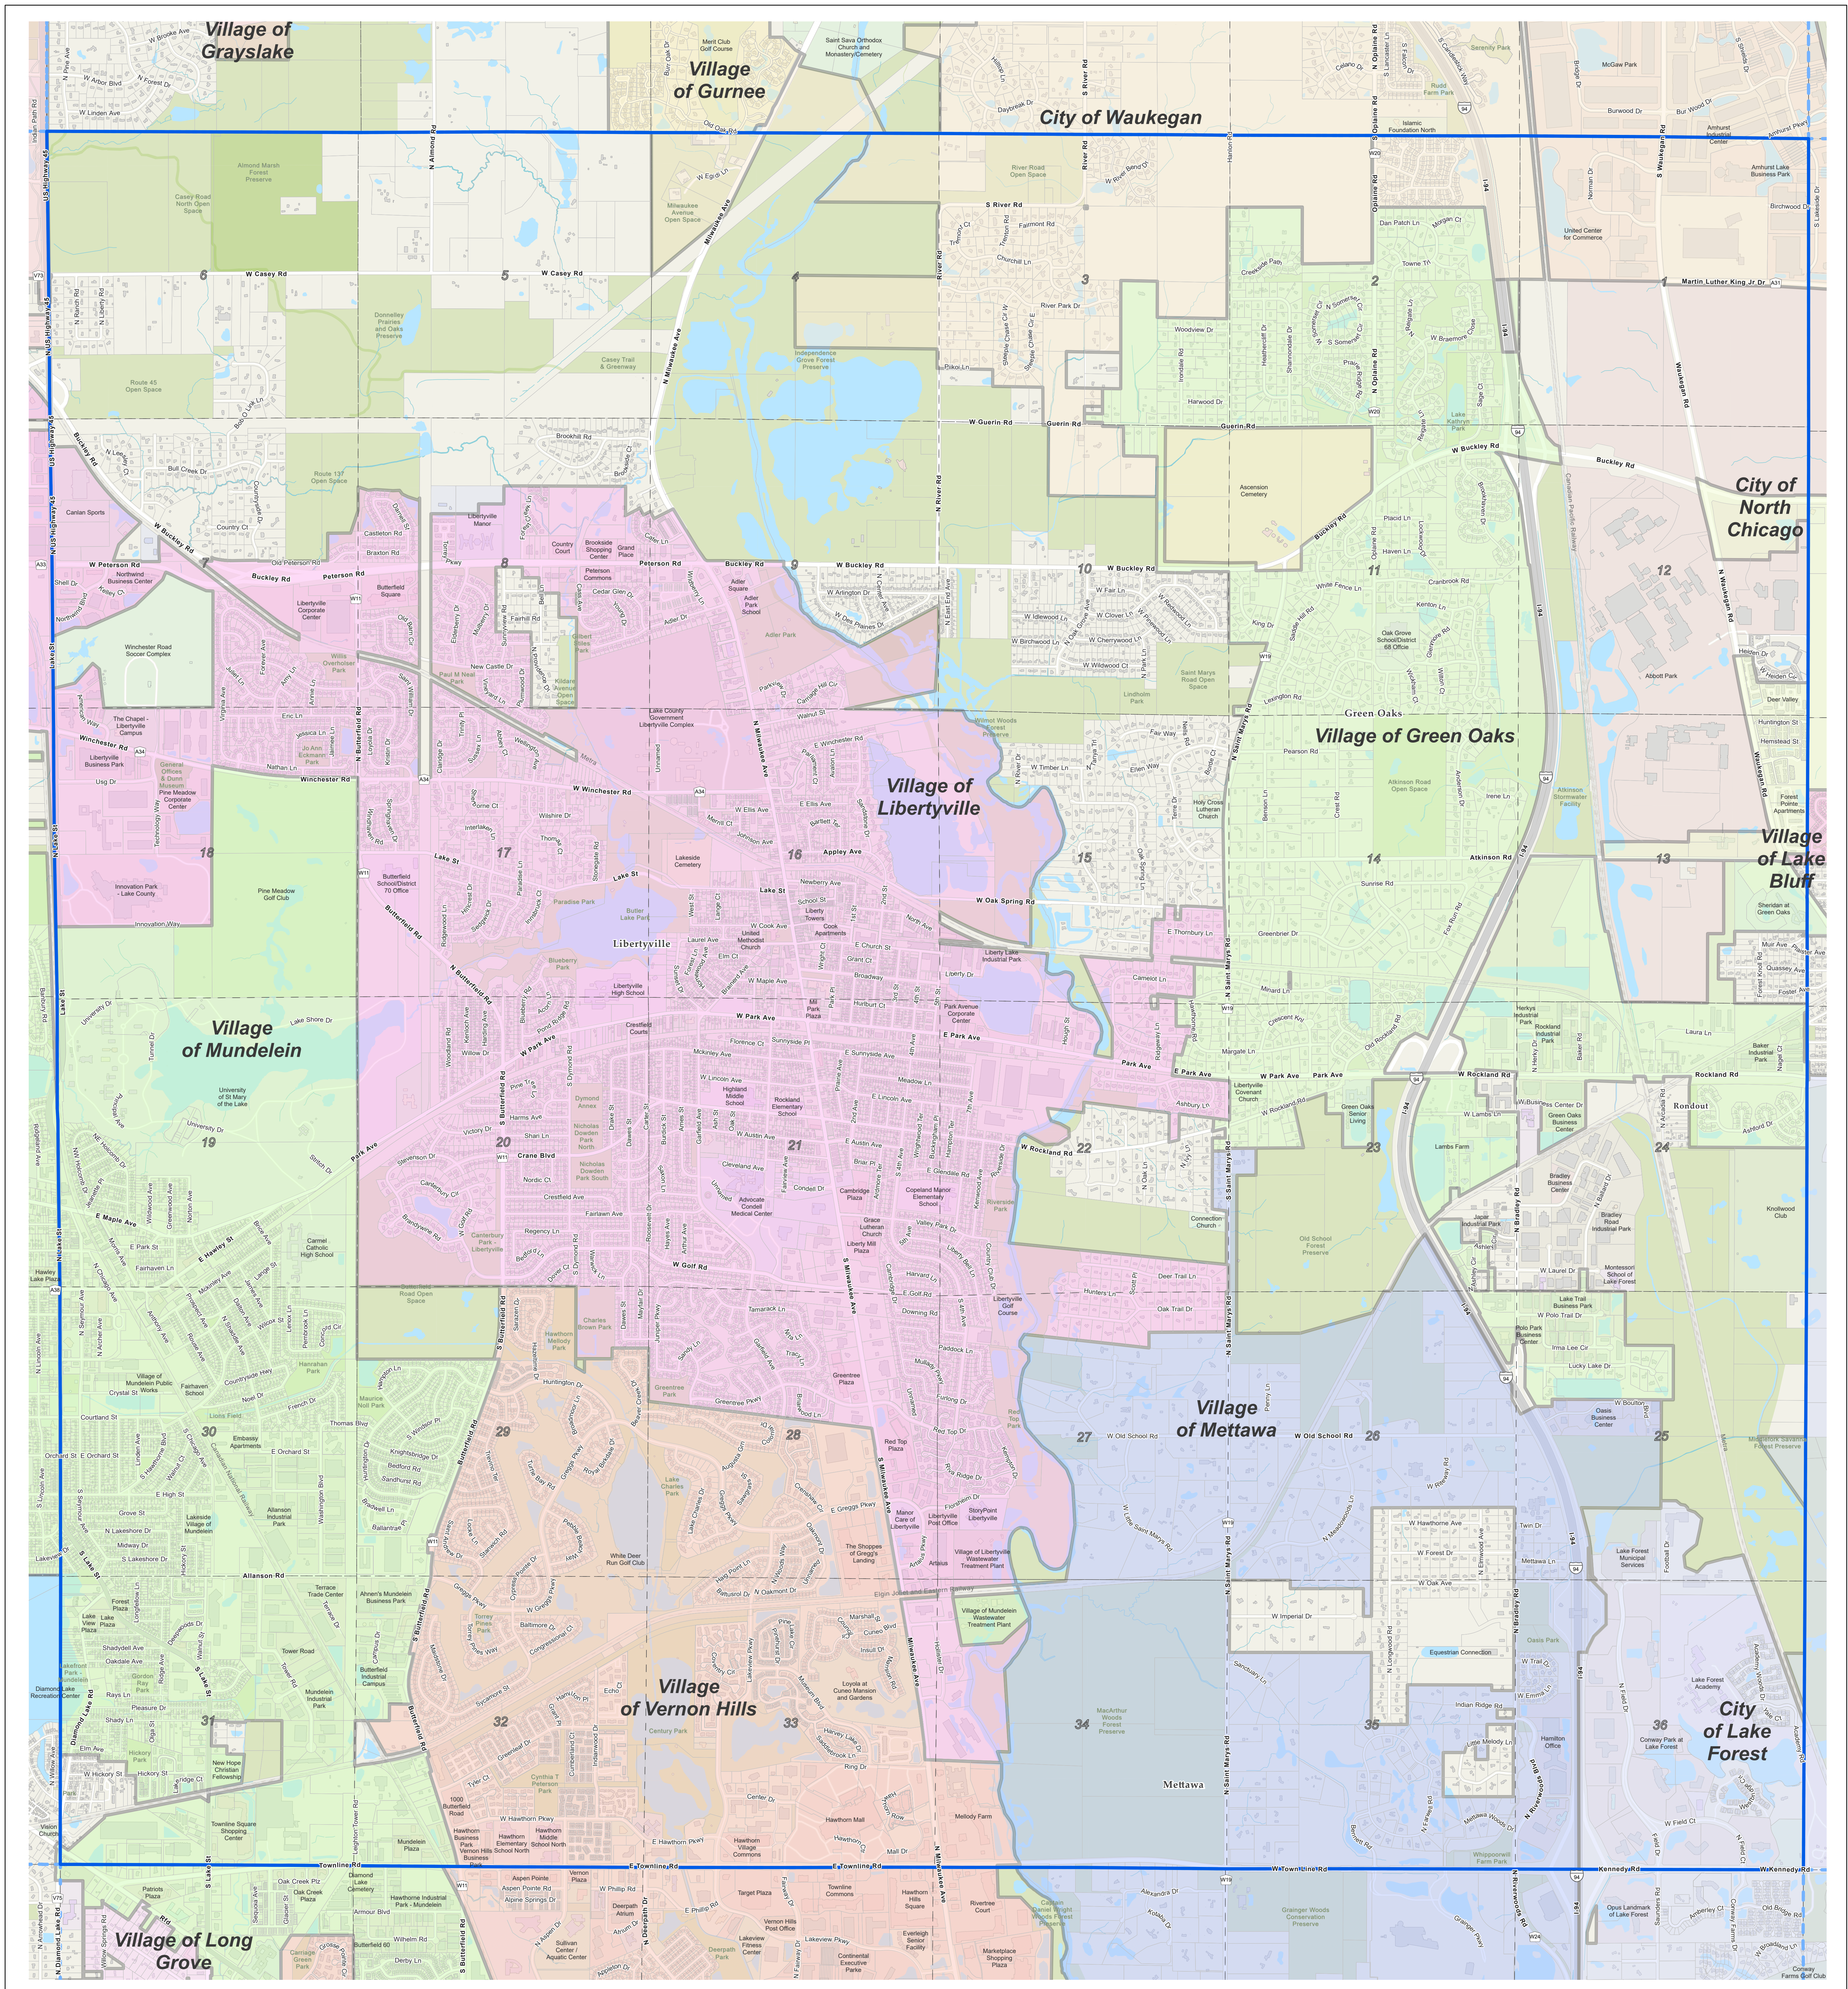

Libertyville Township - City and Village

Prepared by:
Lake County GIS/Mapping Division
18 North County Street
Waukegan, Illinois 60085
(847) 377-2388

Revised:
2023

Map Legend

- Water
- Parks and Forest Preserves
- Building Footprint
- Township Boundary
- Tax Parcels
- District Boundary