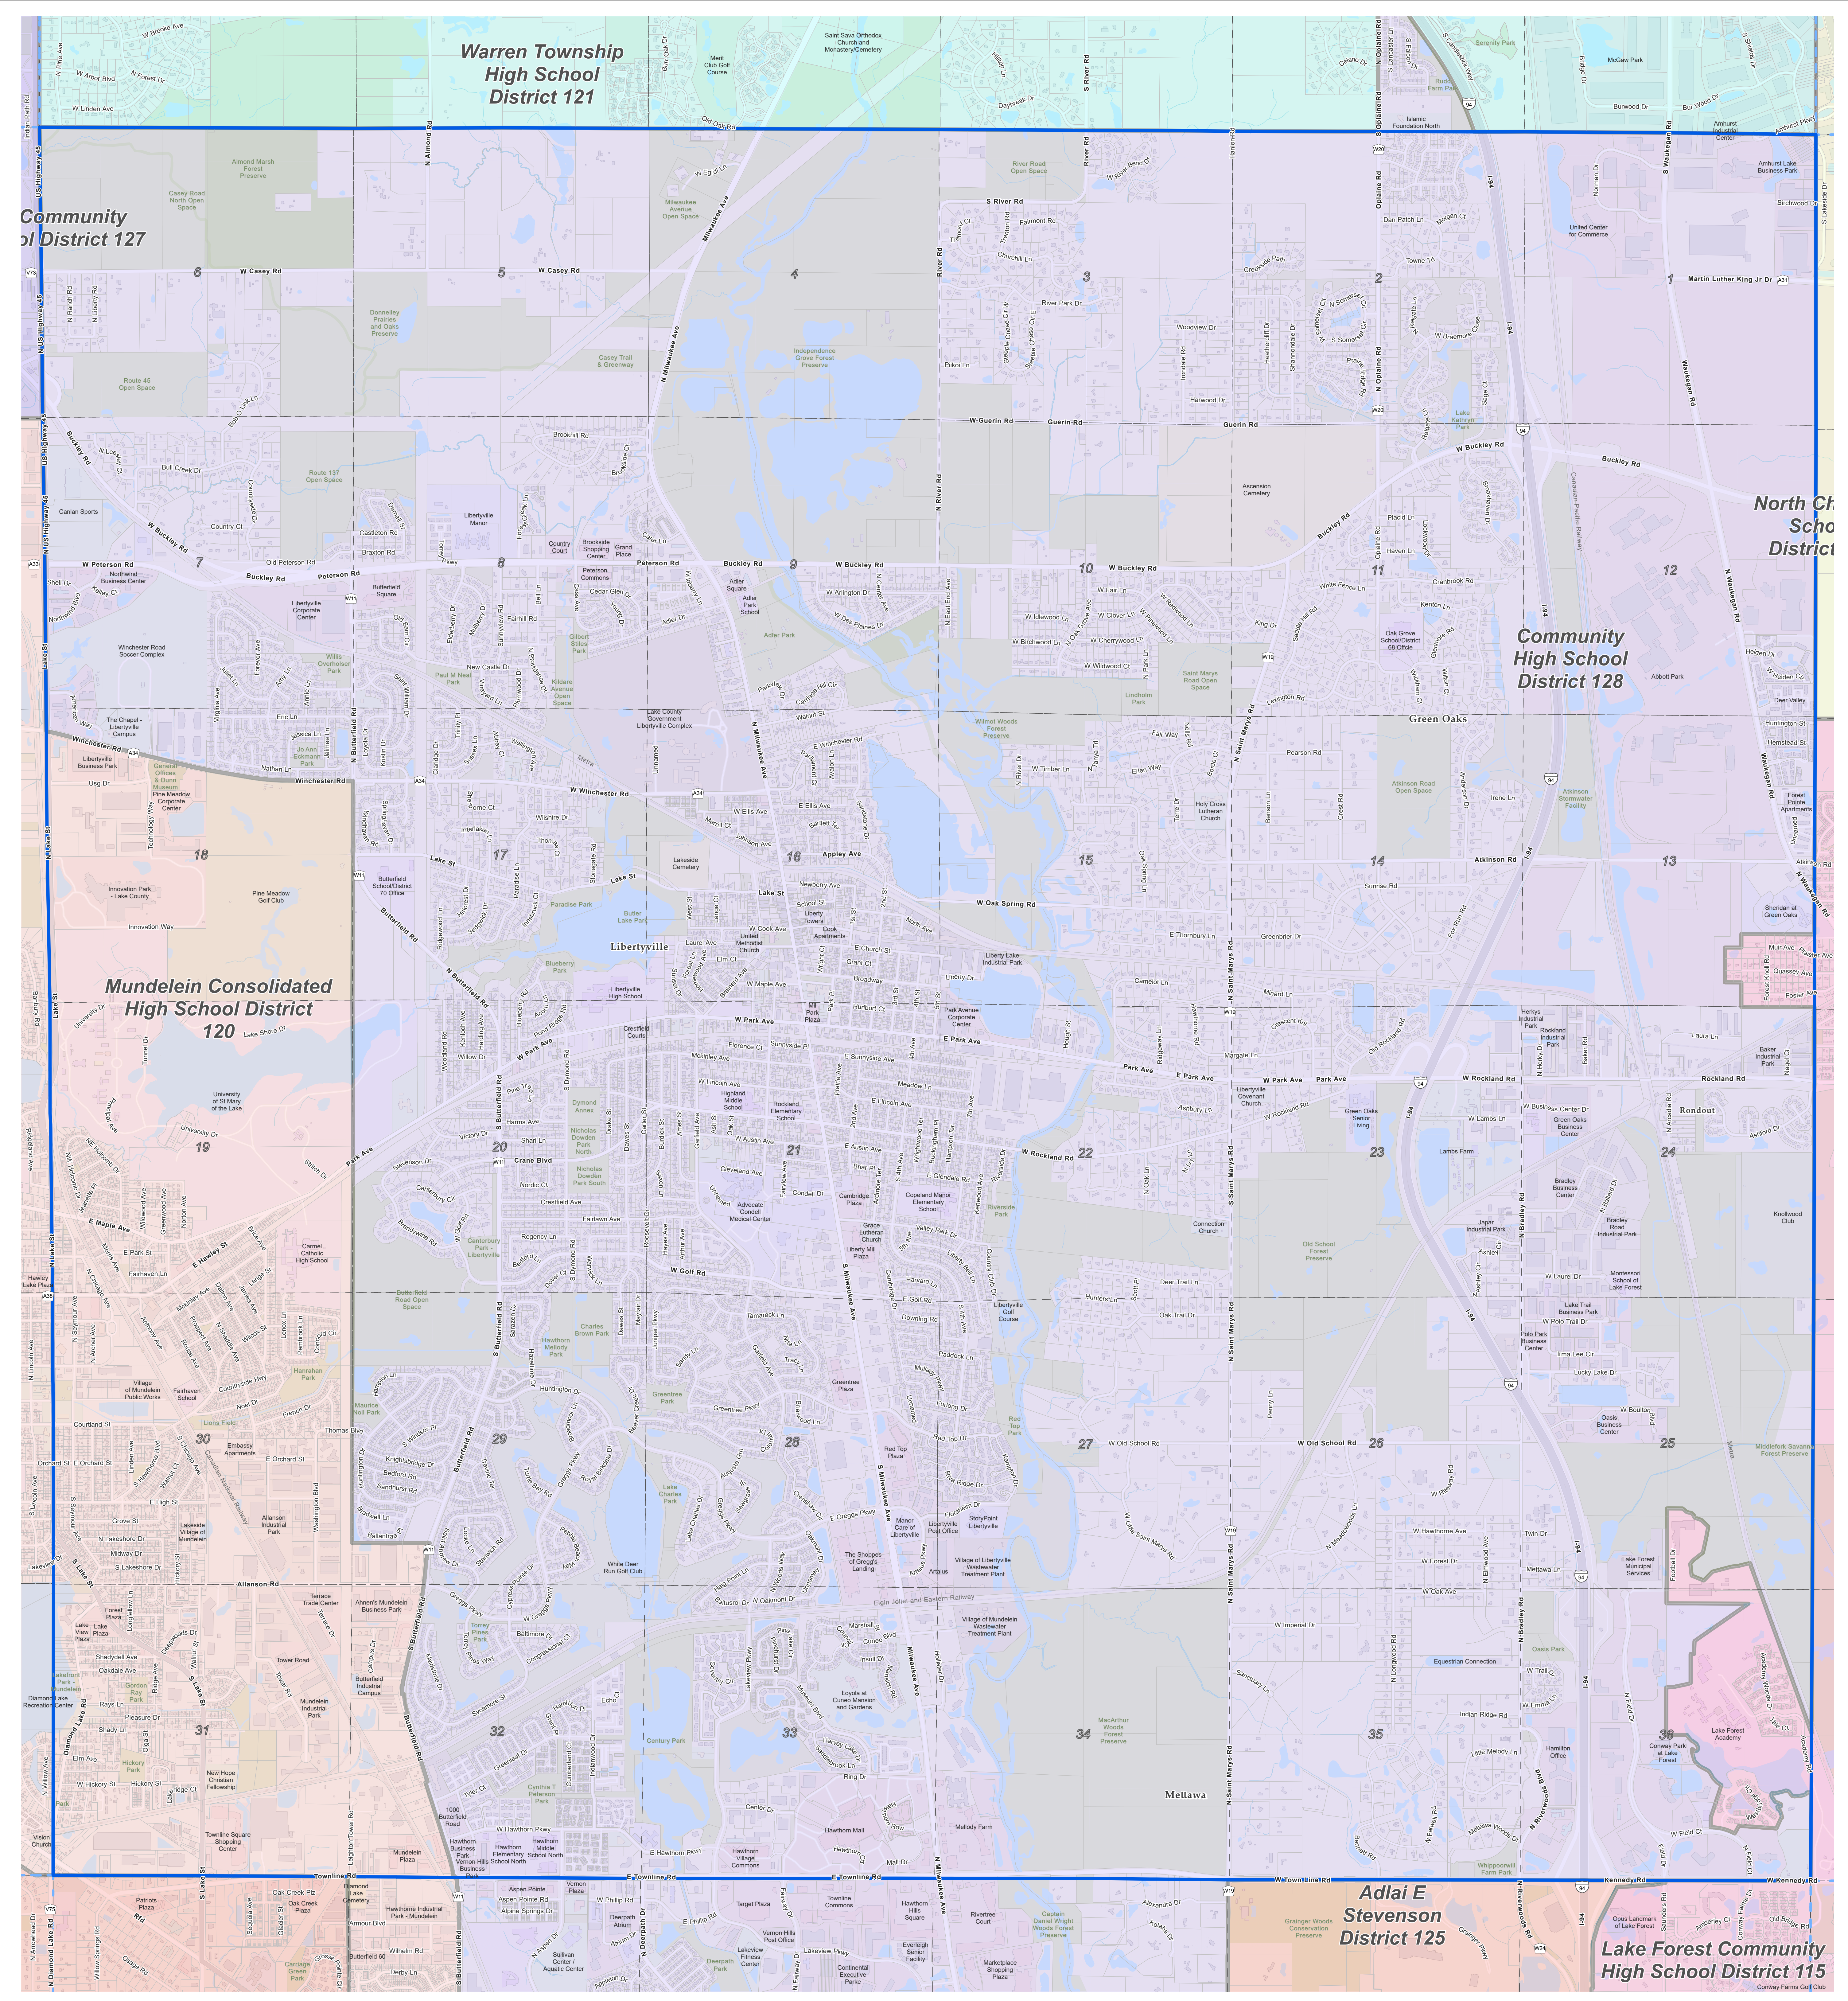

# Libertyville - High School Districts

  
 Prepared by:
   
 Lake County GIS/Mapping Division
   
 18 North County Street
   
 Waukegan, Illinois 60085
   
 (847) 377-2388

Revised: 2023

Map Legend			
	Water		Township Boundary
	Parks and Forest Preserves		Tax Parcels
	Building Footprint		District Boundary