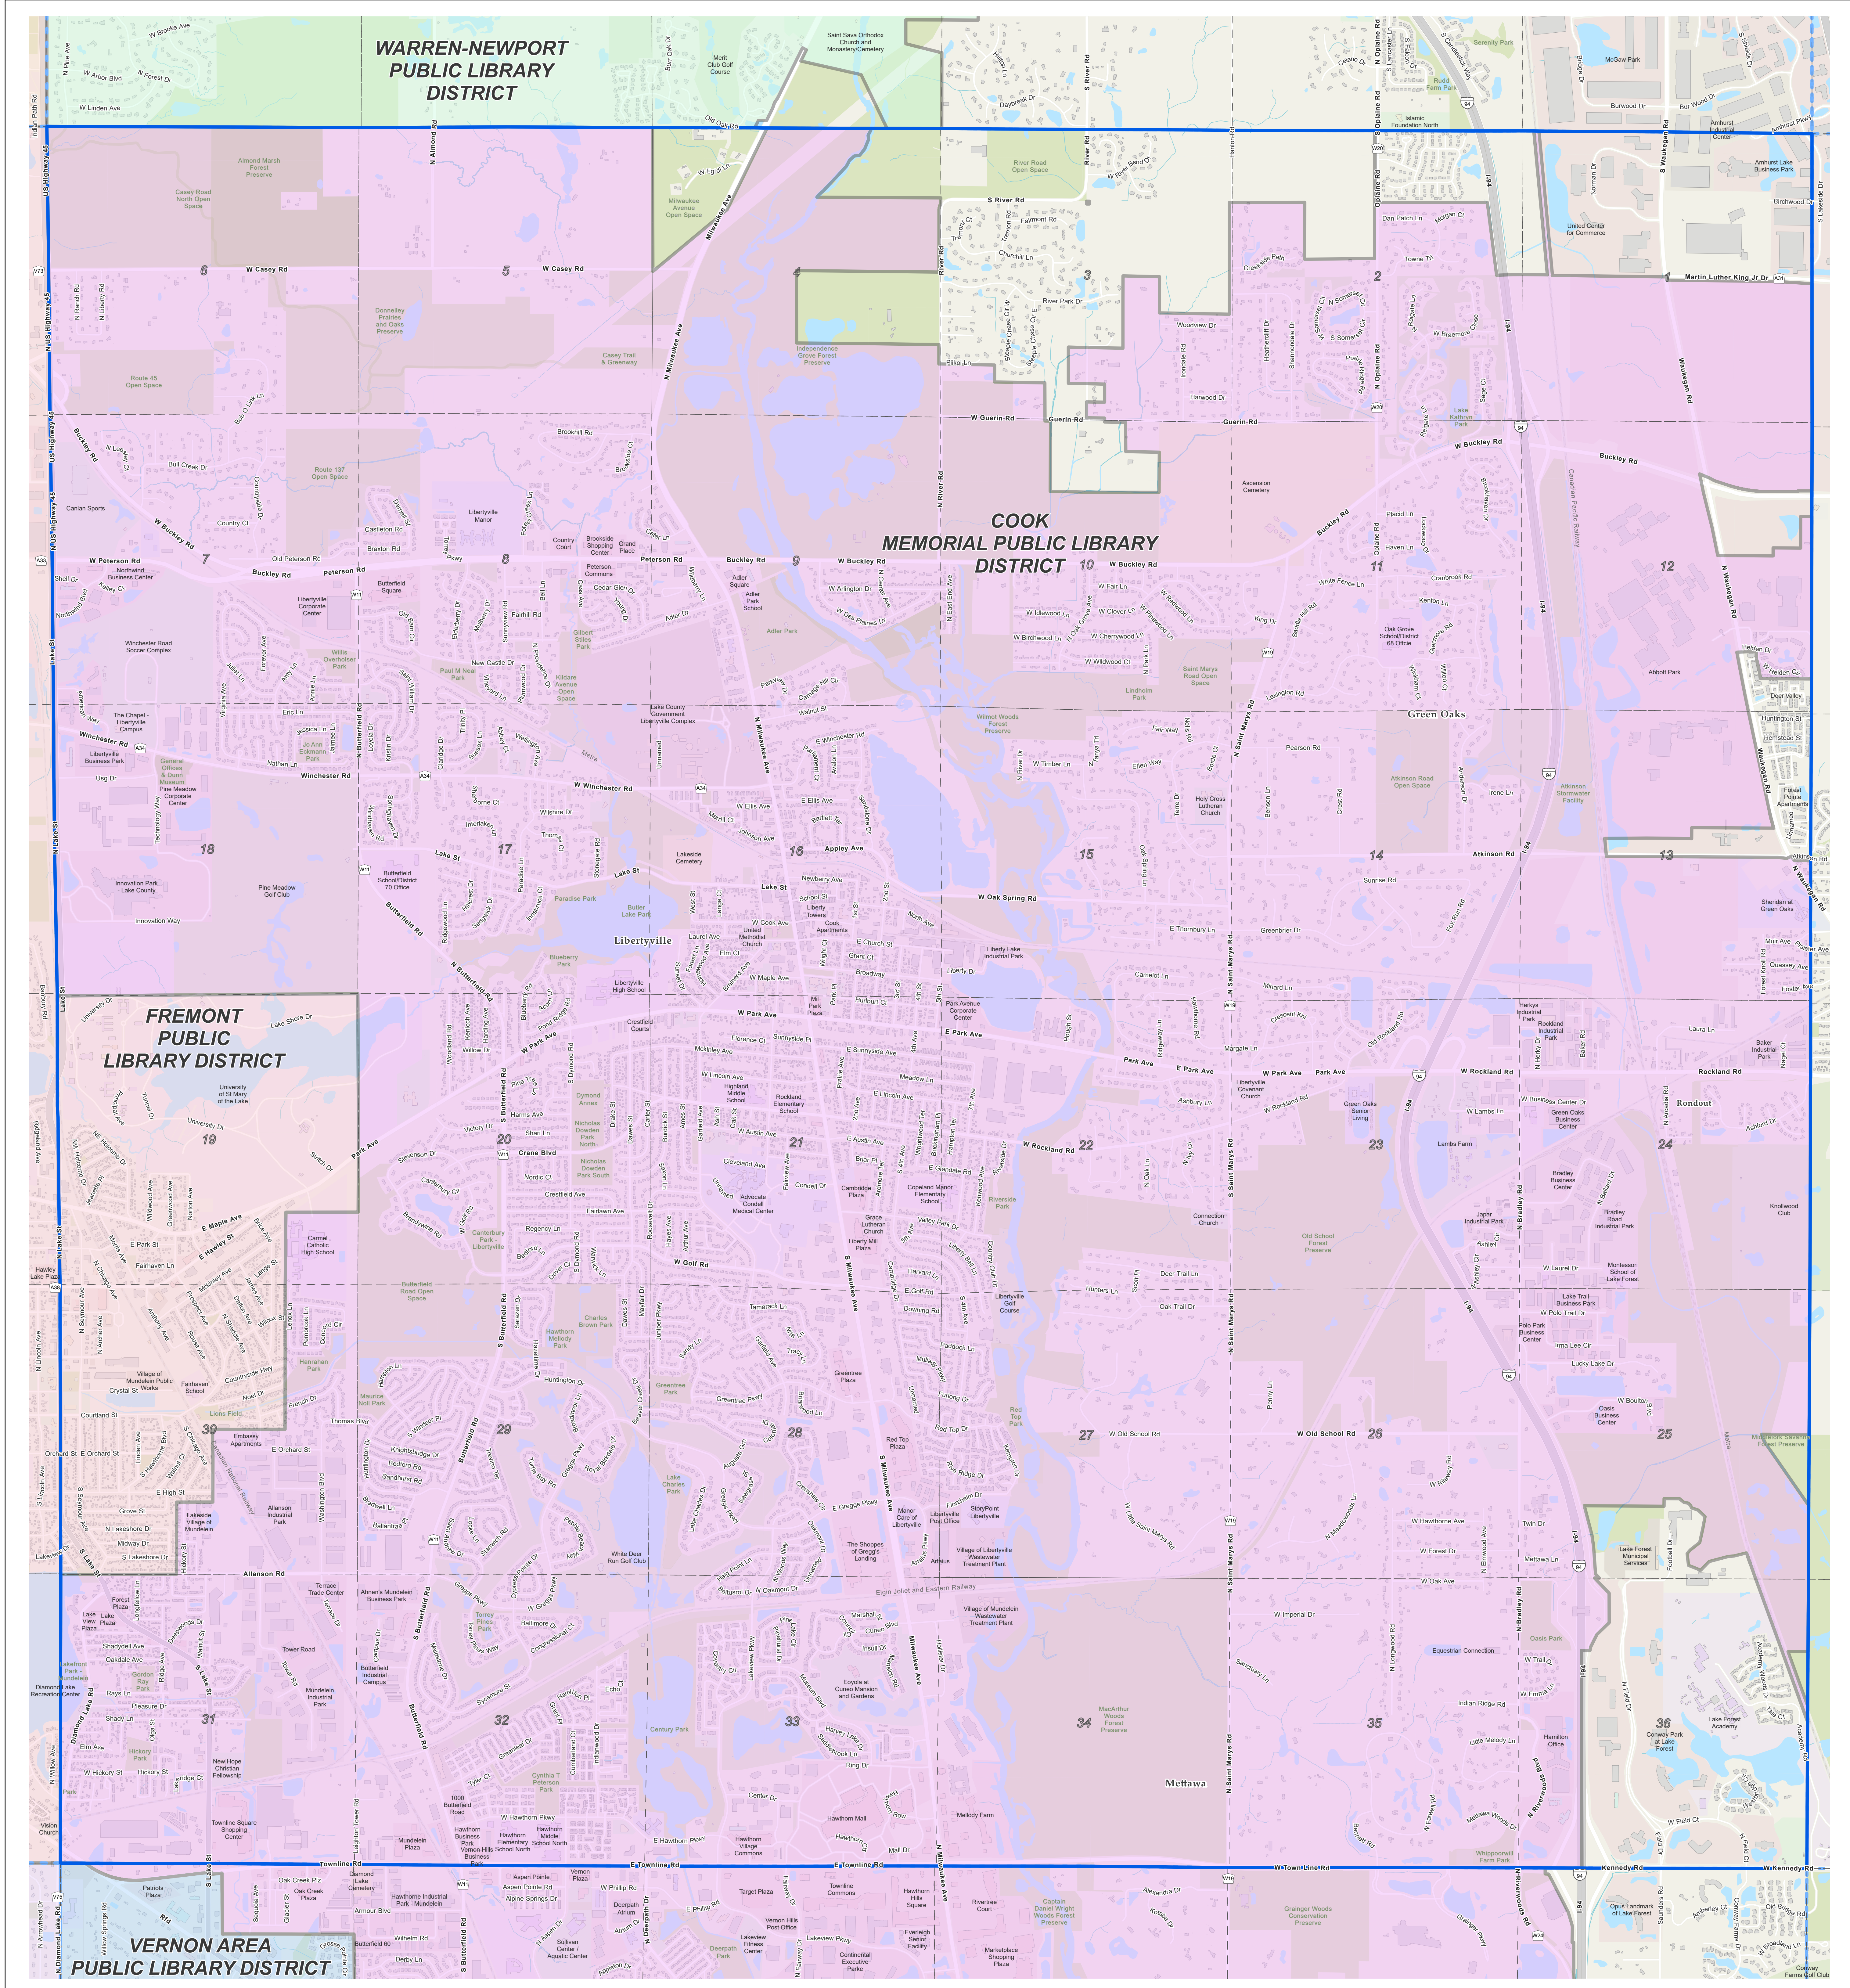

Libertyville - Library Districts

Revised: 2024

Map Legend			
	Water		Township Boundary
	Parks and Forest Preserves		Tax Parcels
	Building Footprint		District Boundary