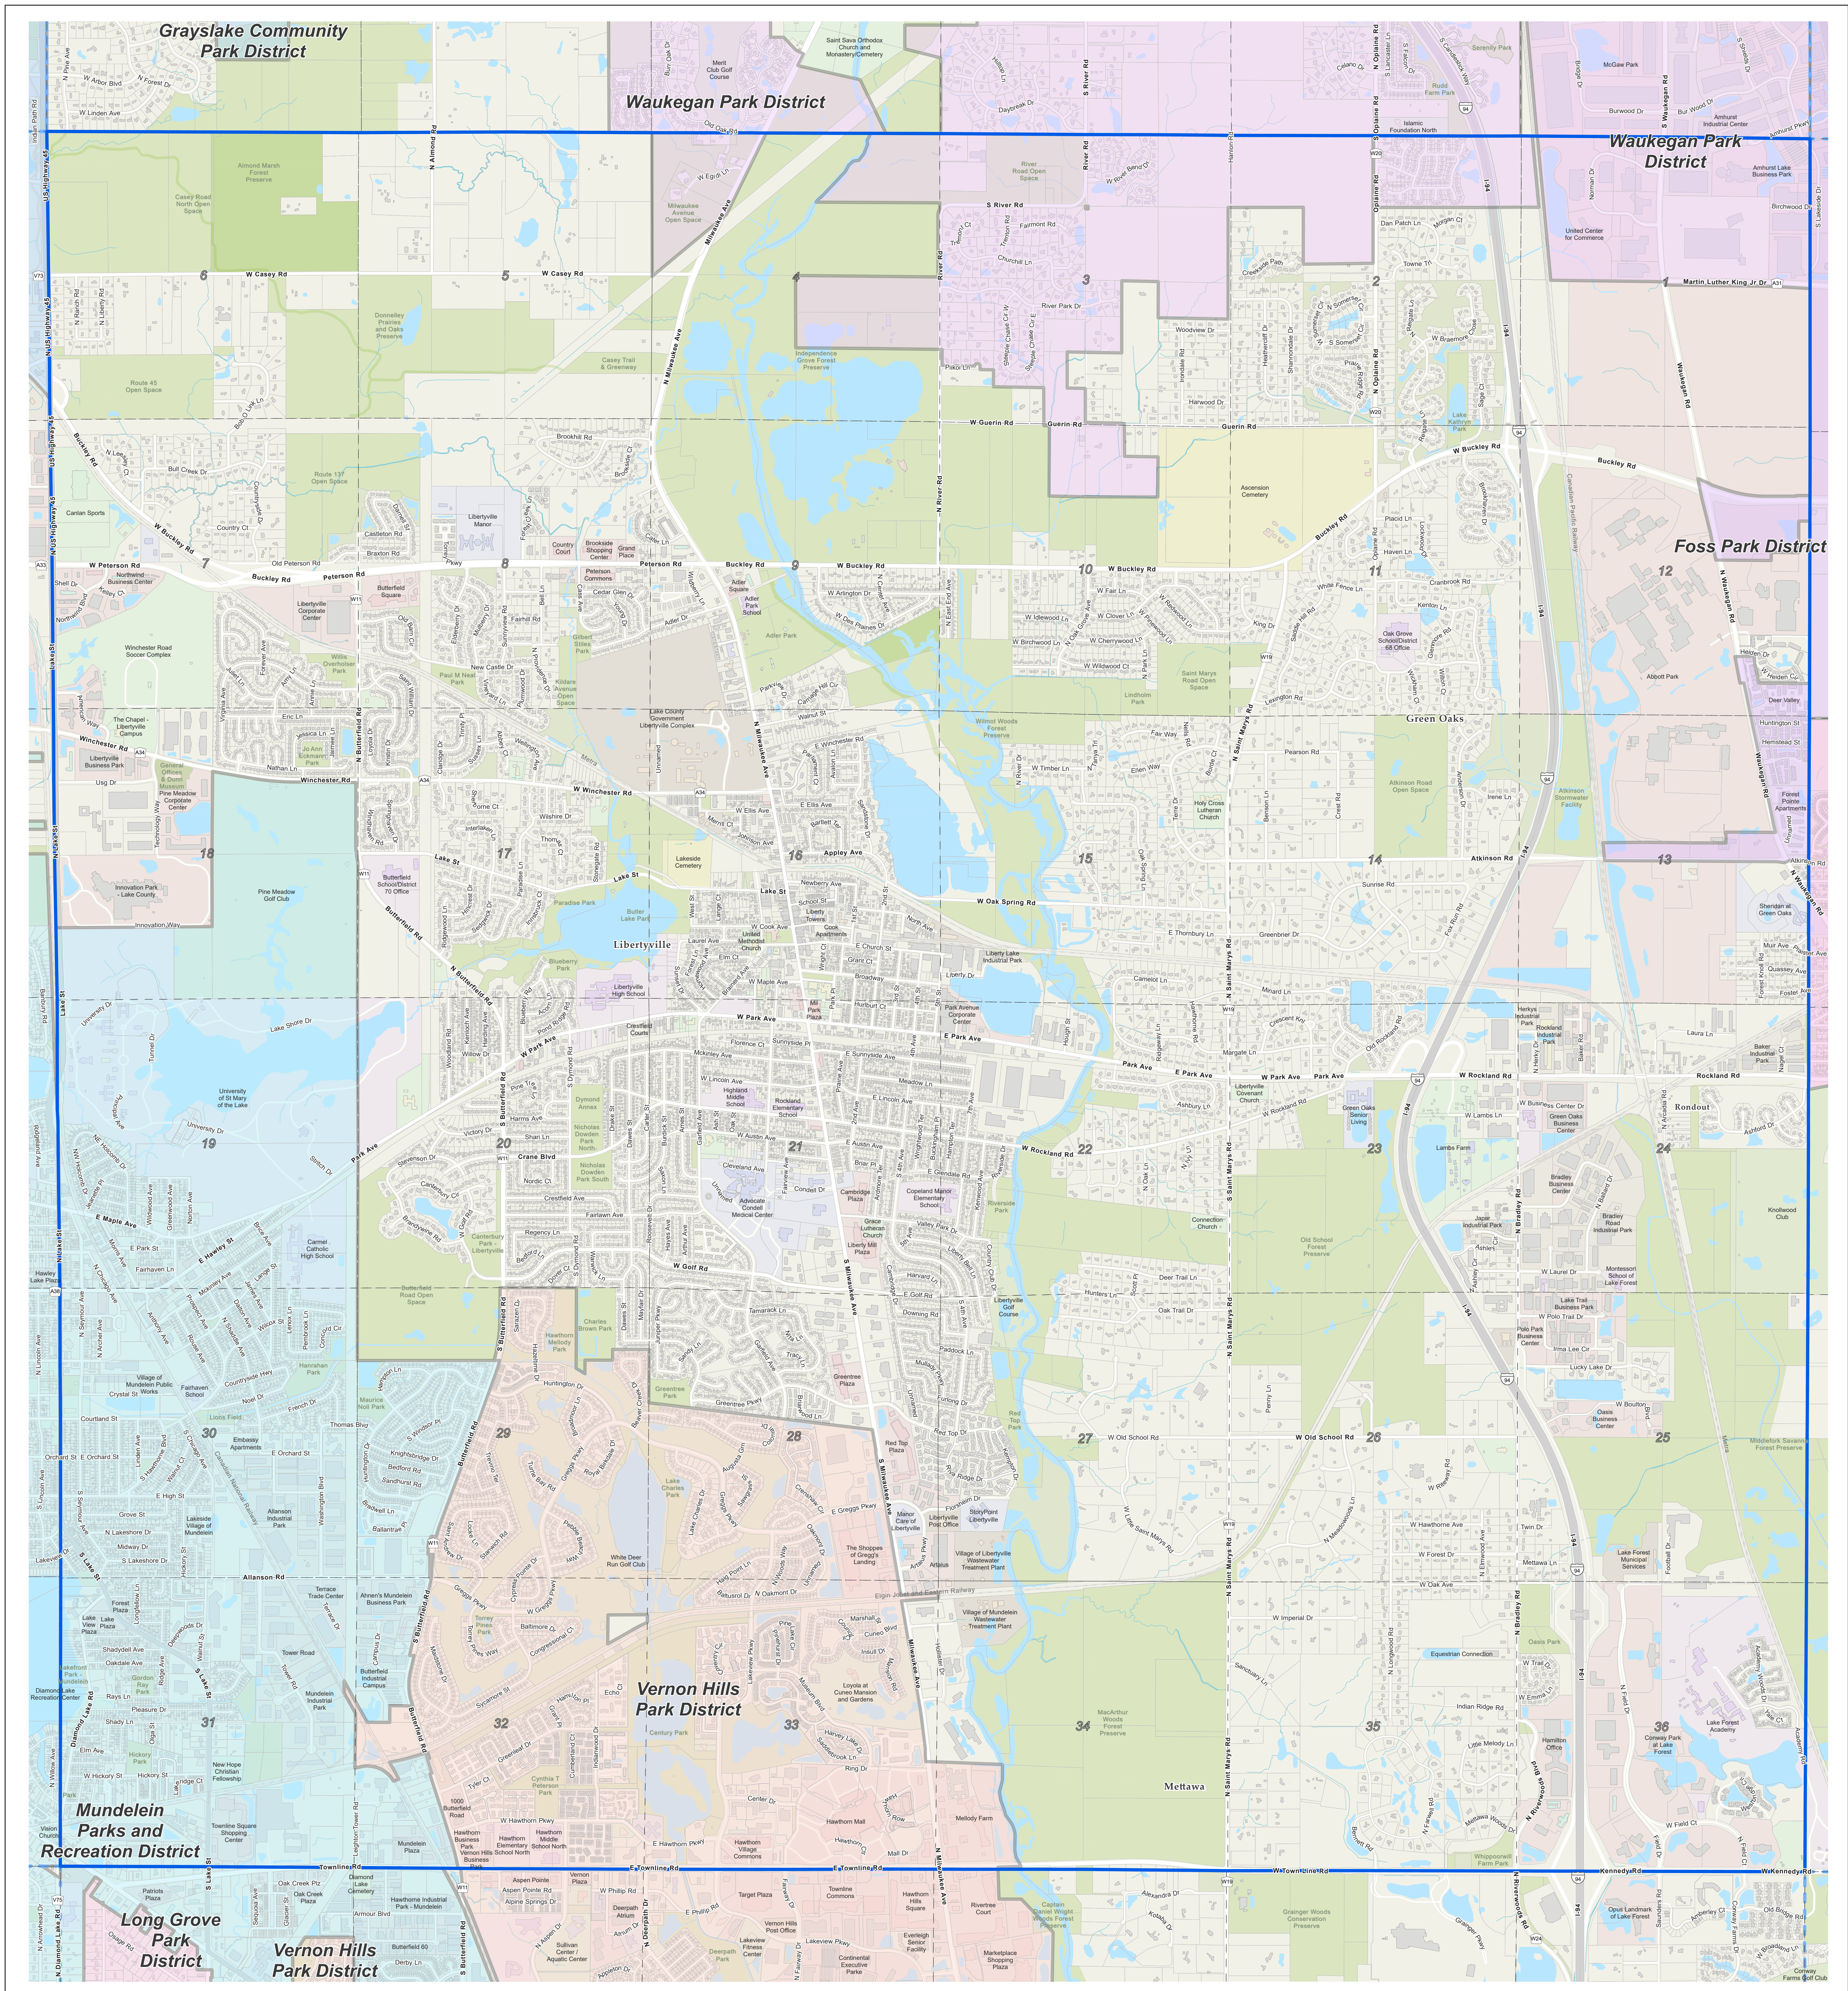

Libertyville - Park Districts

Prepared by:
Lake County GIS/Mapping Division
18 North County Street
Waukegan, Illinois 60085
(847) 377-2388

Revised:
2023

Map Legend

- Water
- Parks and Forest Preserves
- Building Footprint
- Township Boundary
- Tax Parcels
- District Boundary