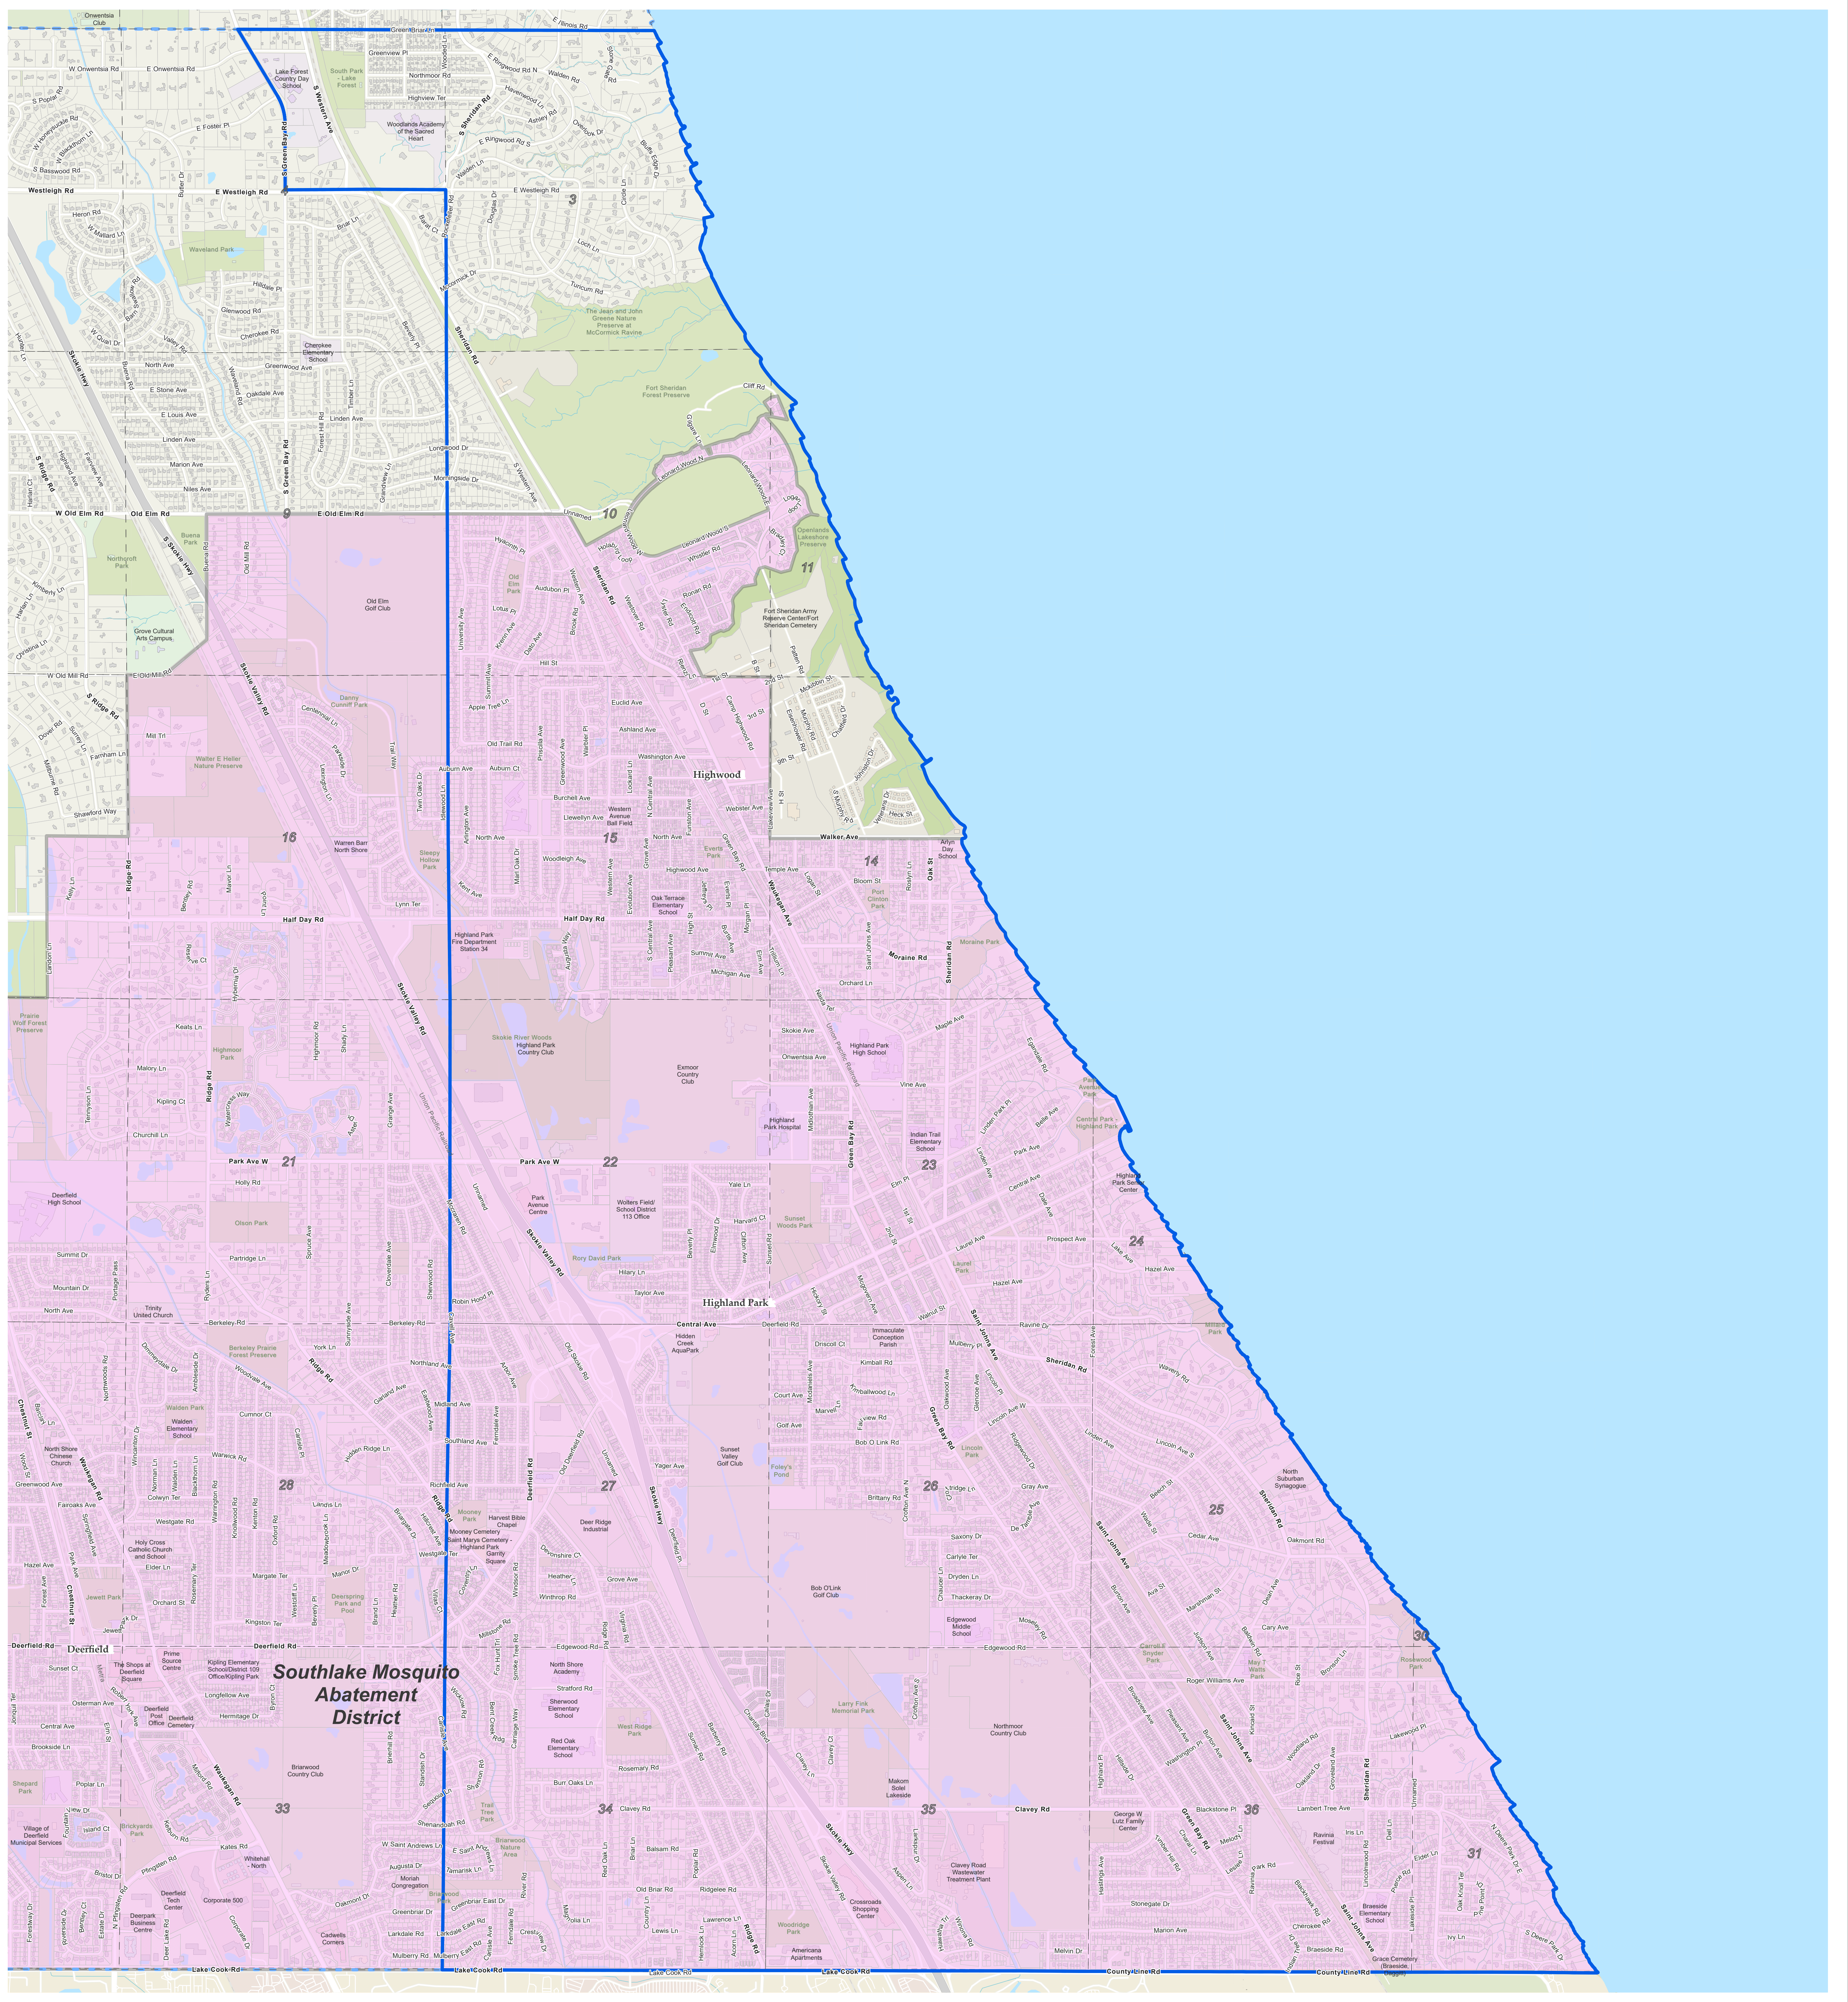

Moraine - Mosquito Abatement Districts

Prepared by:
Lake County GIS/Mapping Division
18 North County Street
Waukegan, Illinois 60085
(847) 377-2388

Revised:
2023

Map Legend

- Water
- Parks and Forest Preserves
- Building Footprint
- Township Boundary
- Tax Parcels
- District Boundary