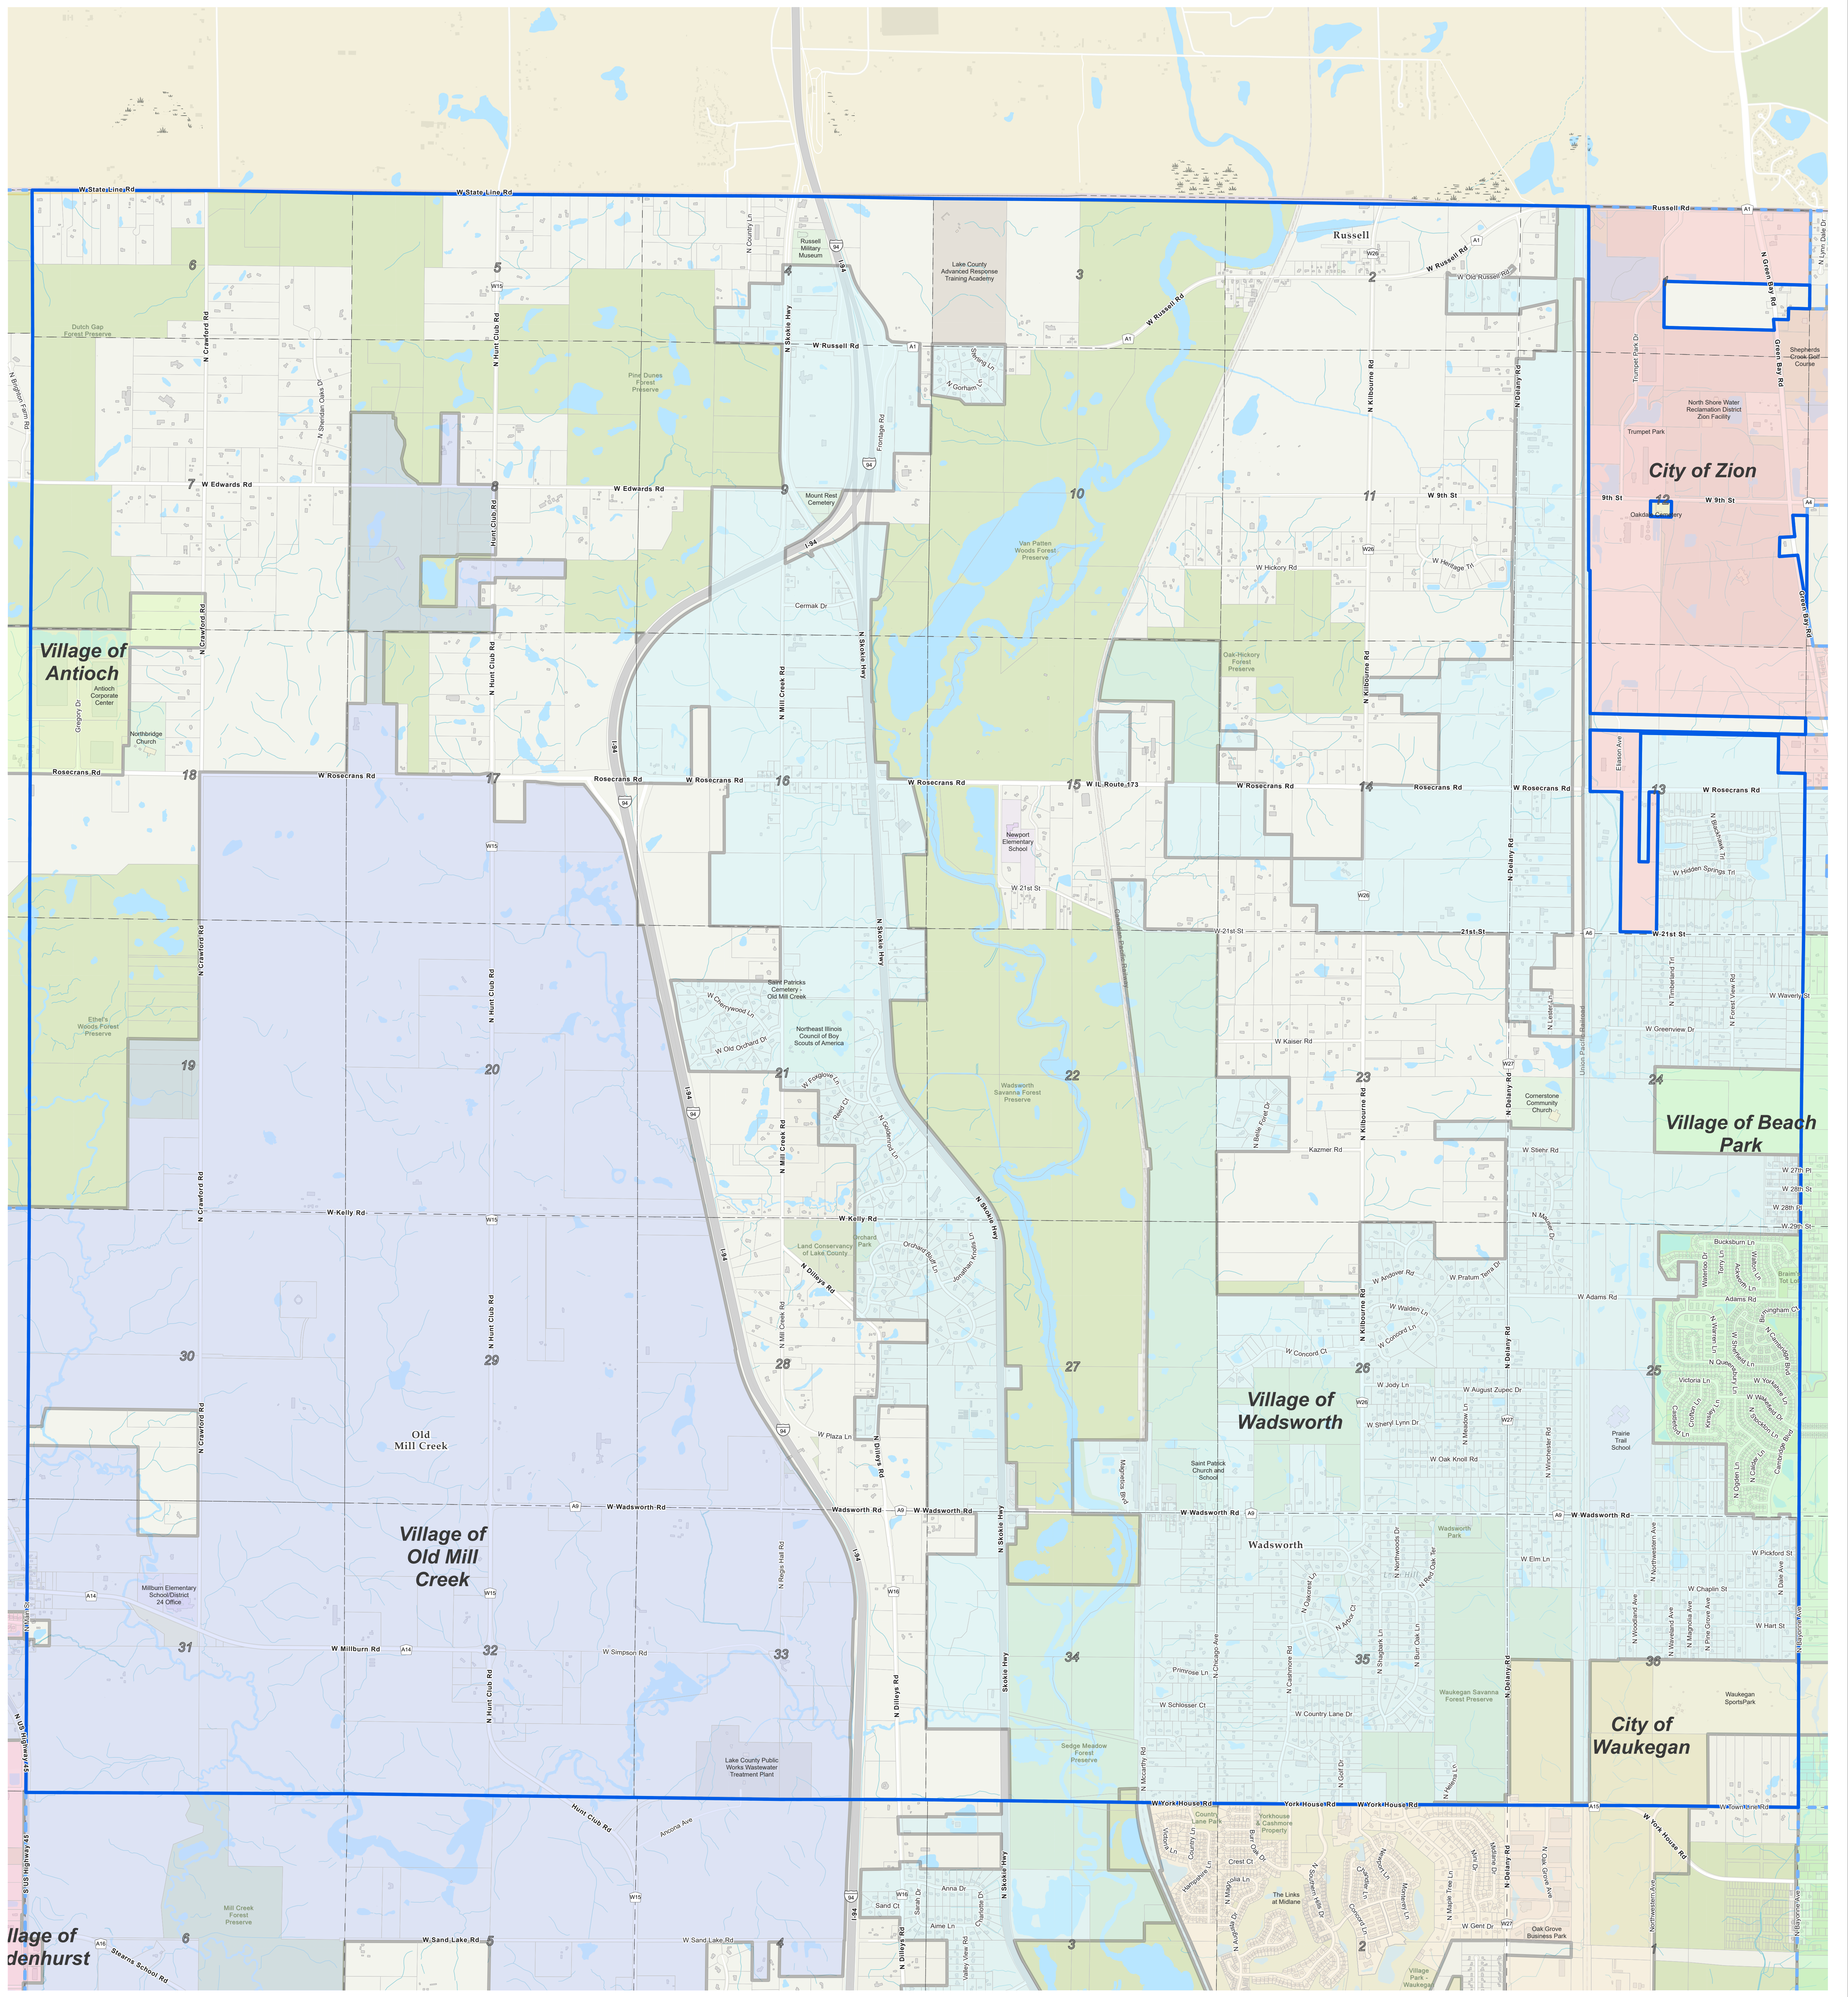

Newport Township - City and Village

Prepared by:
Lake County GIS/Mapping Division
18 North County Street
Waukegan, Illinois 60085
(847) 377-2388

Revised:
2023

Map Legend

- Water
- Parks and Forest Preserves
- Building Footprint
- Township Boundary
- Tax Parcels
- District Boundary