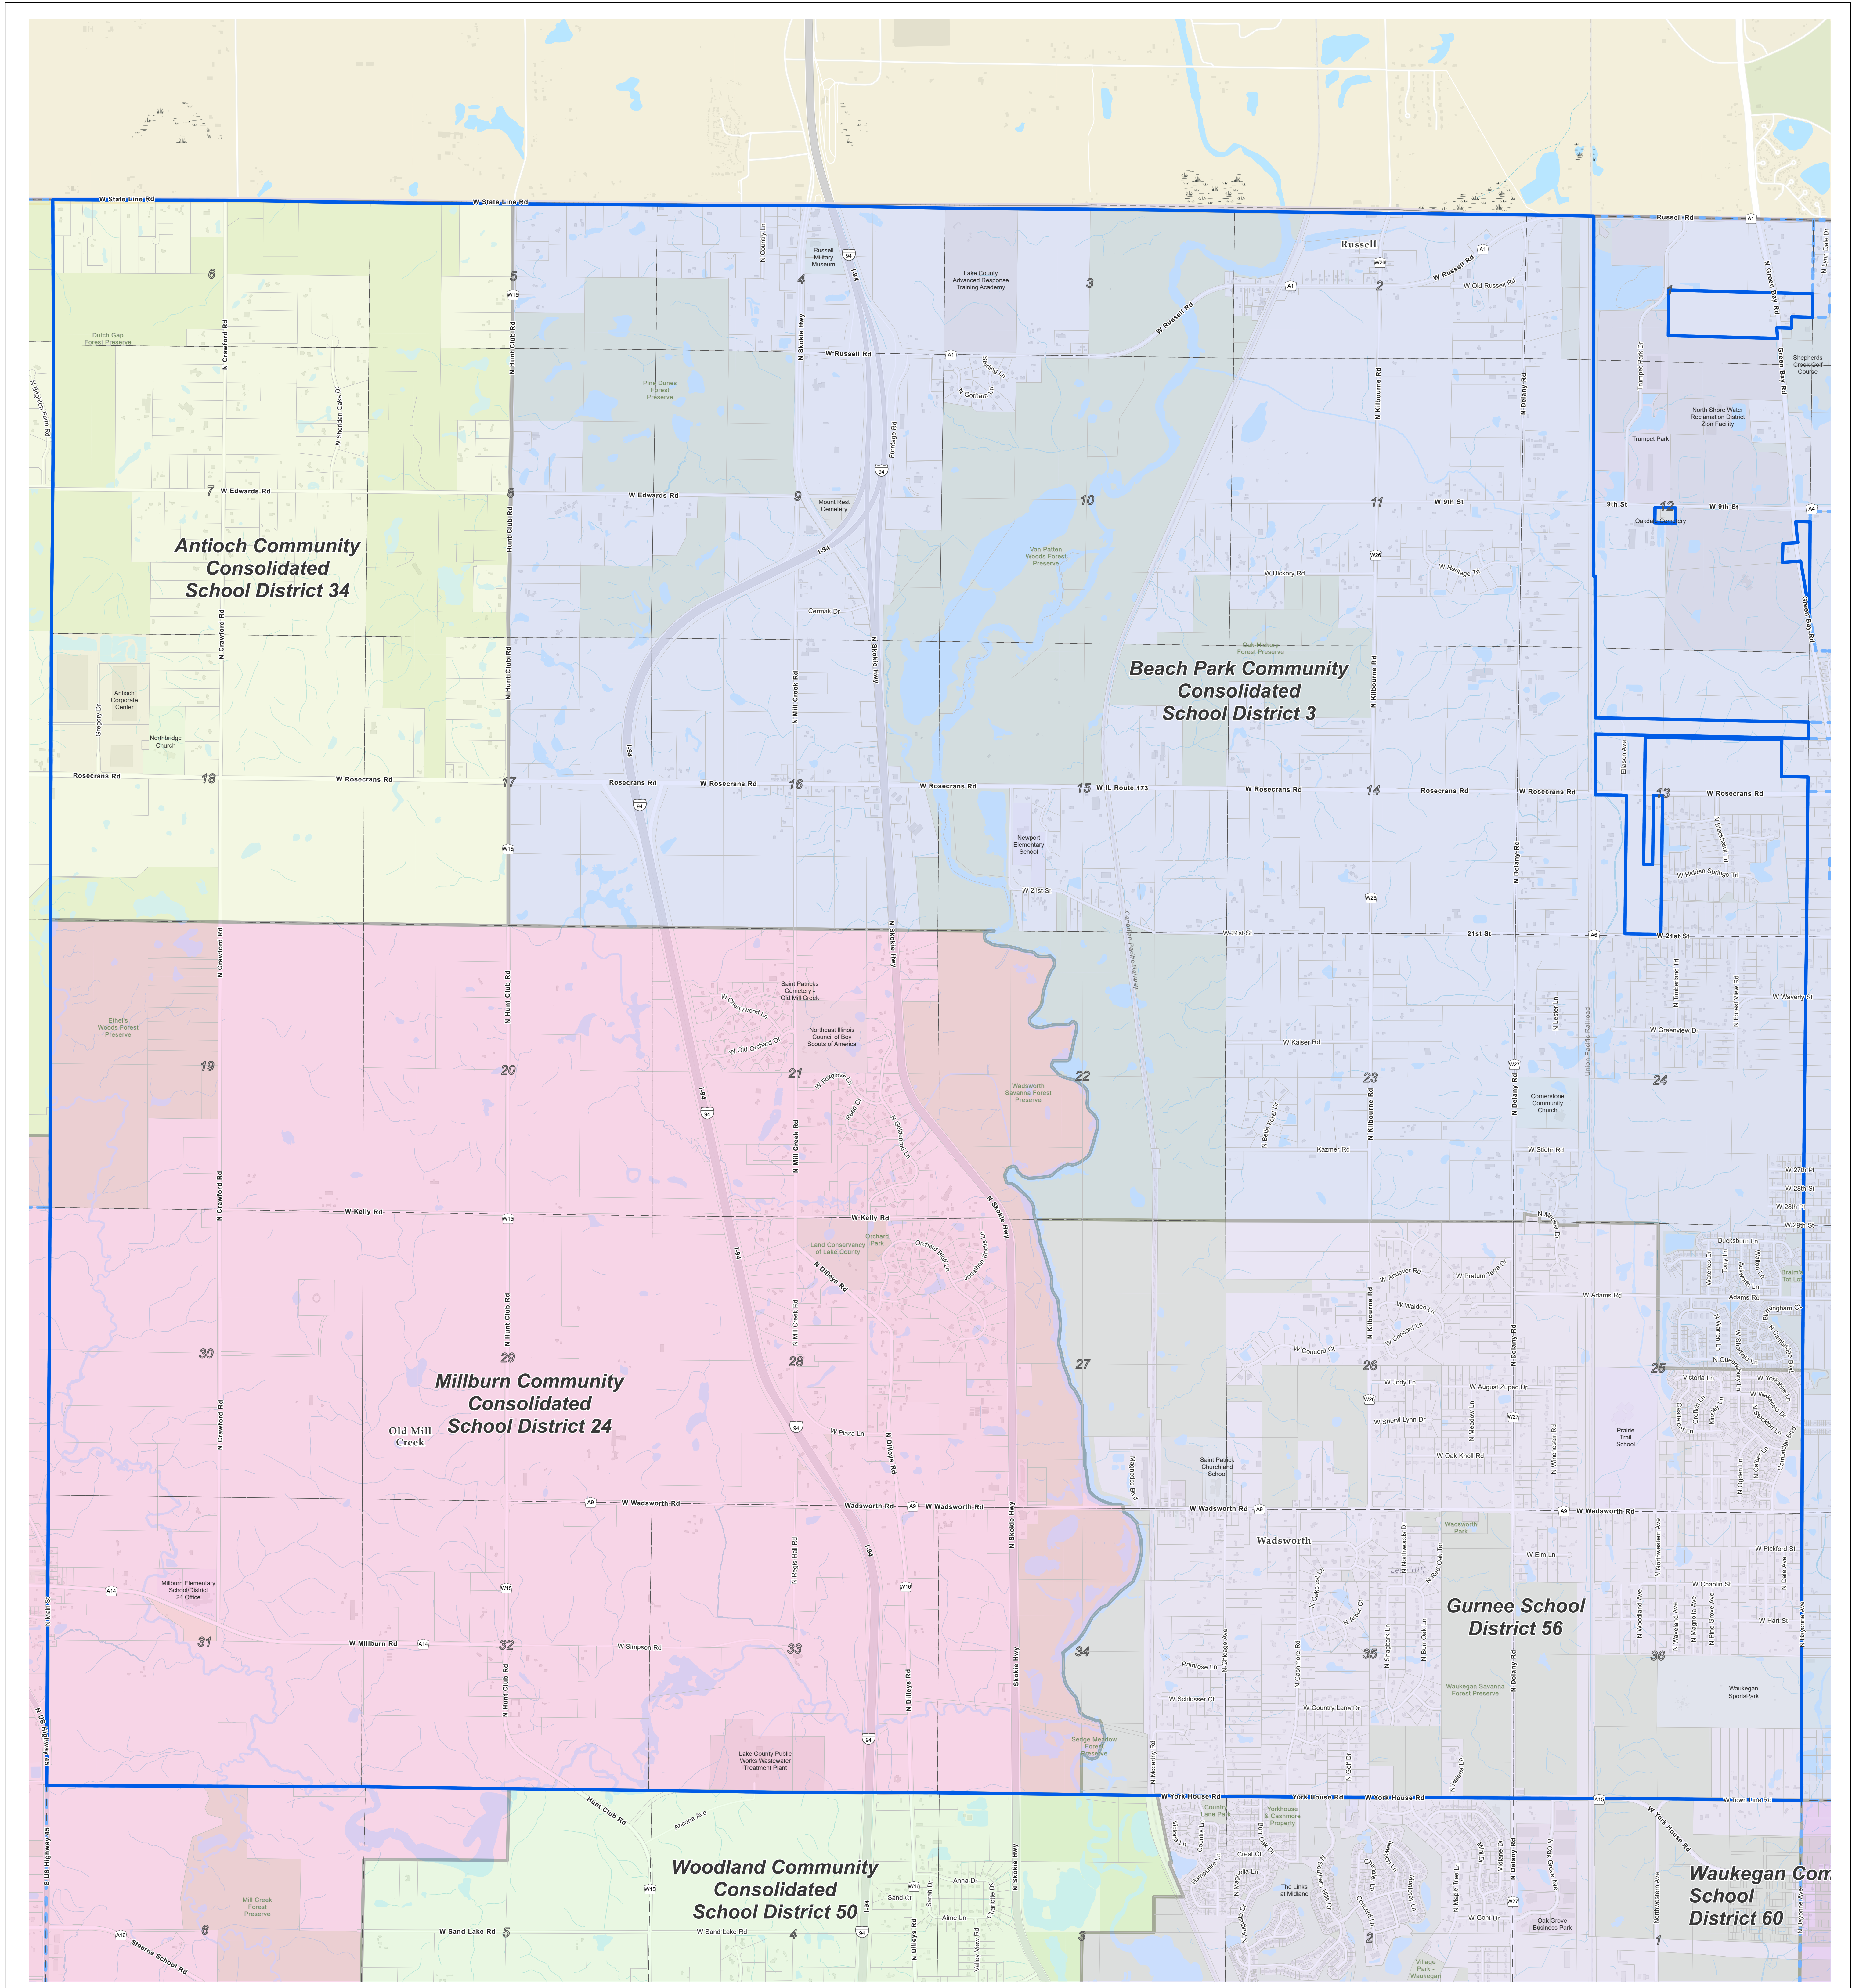

Newport - Elementary School Districts

Prepared by:
Lake County GIS/Mapping Division
18 North County Street
Waukegan, Illinois 60085
(847) 377-2388

1,000 0 1,000 2,000 3,000 Feet

Revised:
2023

Map Legend

- Water
- Parks and Forest Preserves
- Building Footprint
- Township Boundary
- Tax Parcels
- District Boundary