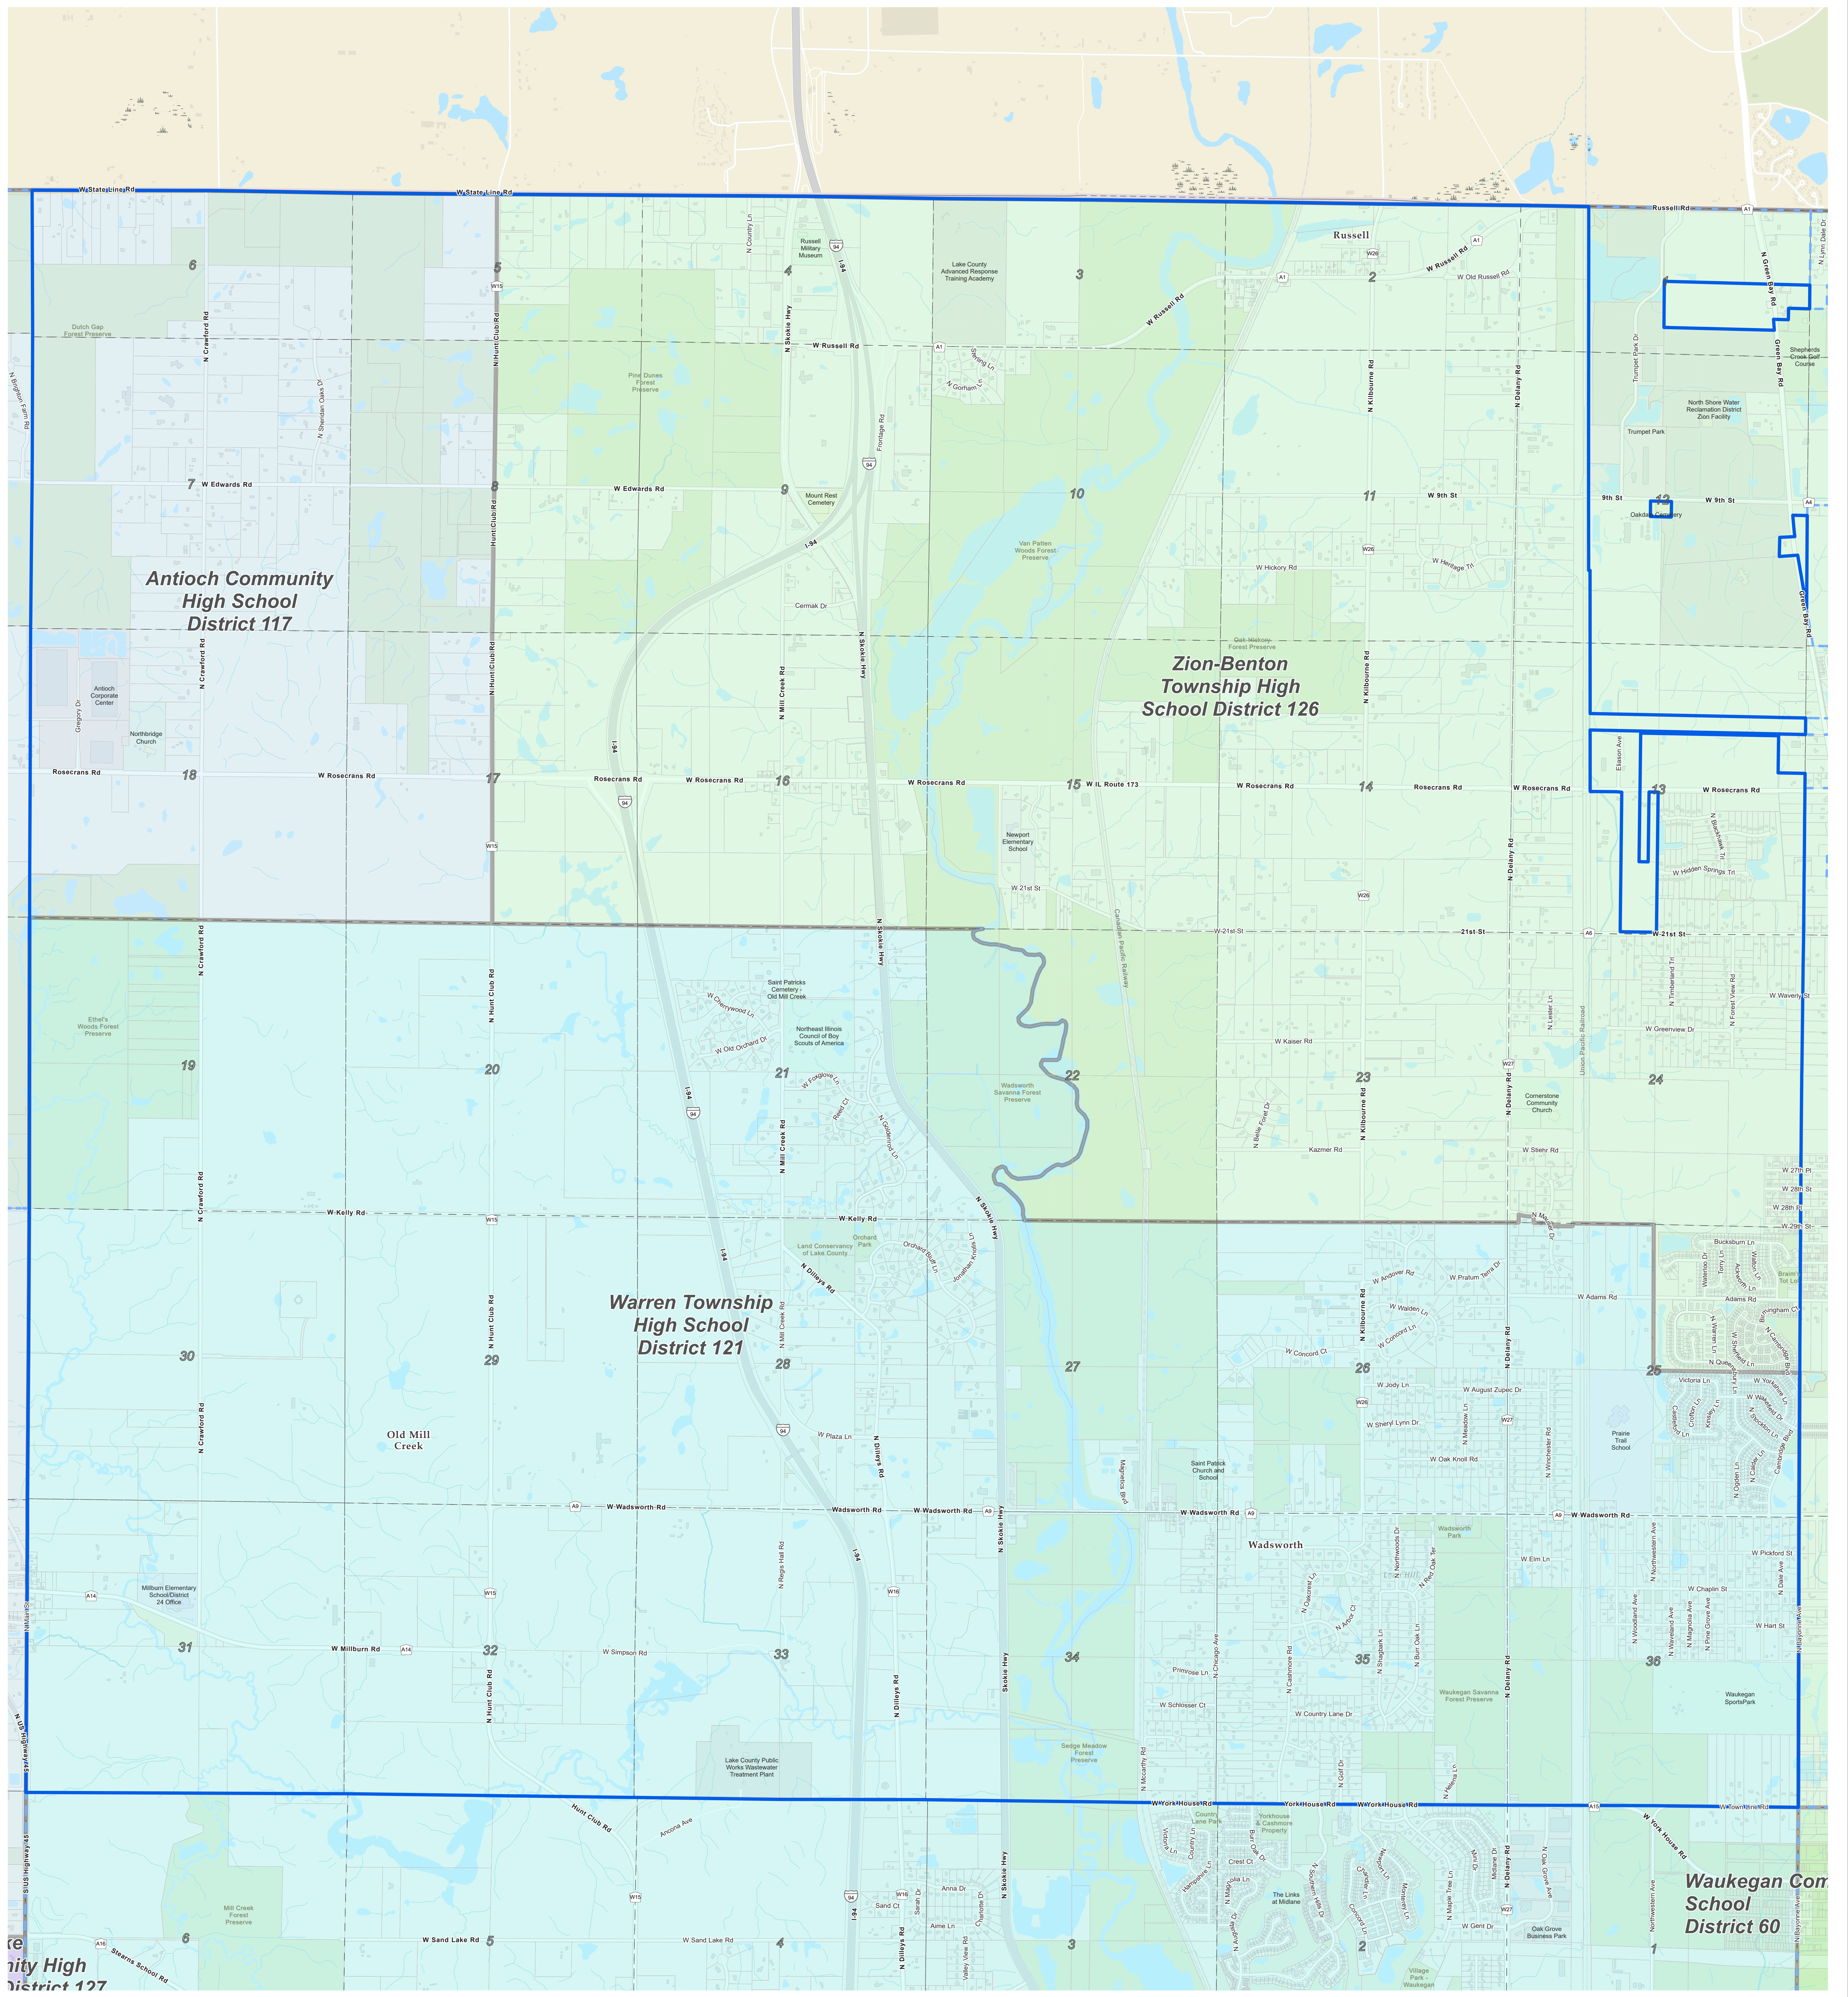

# Newport - High School Districts

Prepared by:  
Lake County GIS/Mapping Division  
18 North County Street  
Waukegan, Illinois 60085  
(847) 377-2388

Revised:  
2023

## Map Legend

-  Water
-  Parks and Forest Preserves
-  Building Footprint
-  Township Boundary
-  Tax Parcels
-  District Boundary