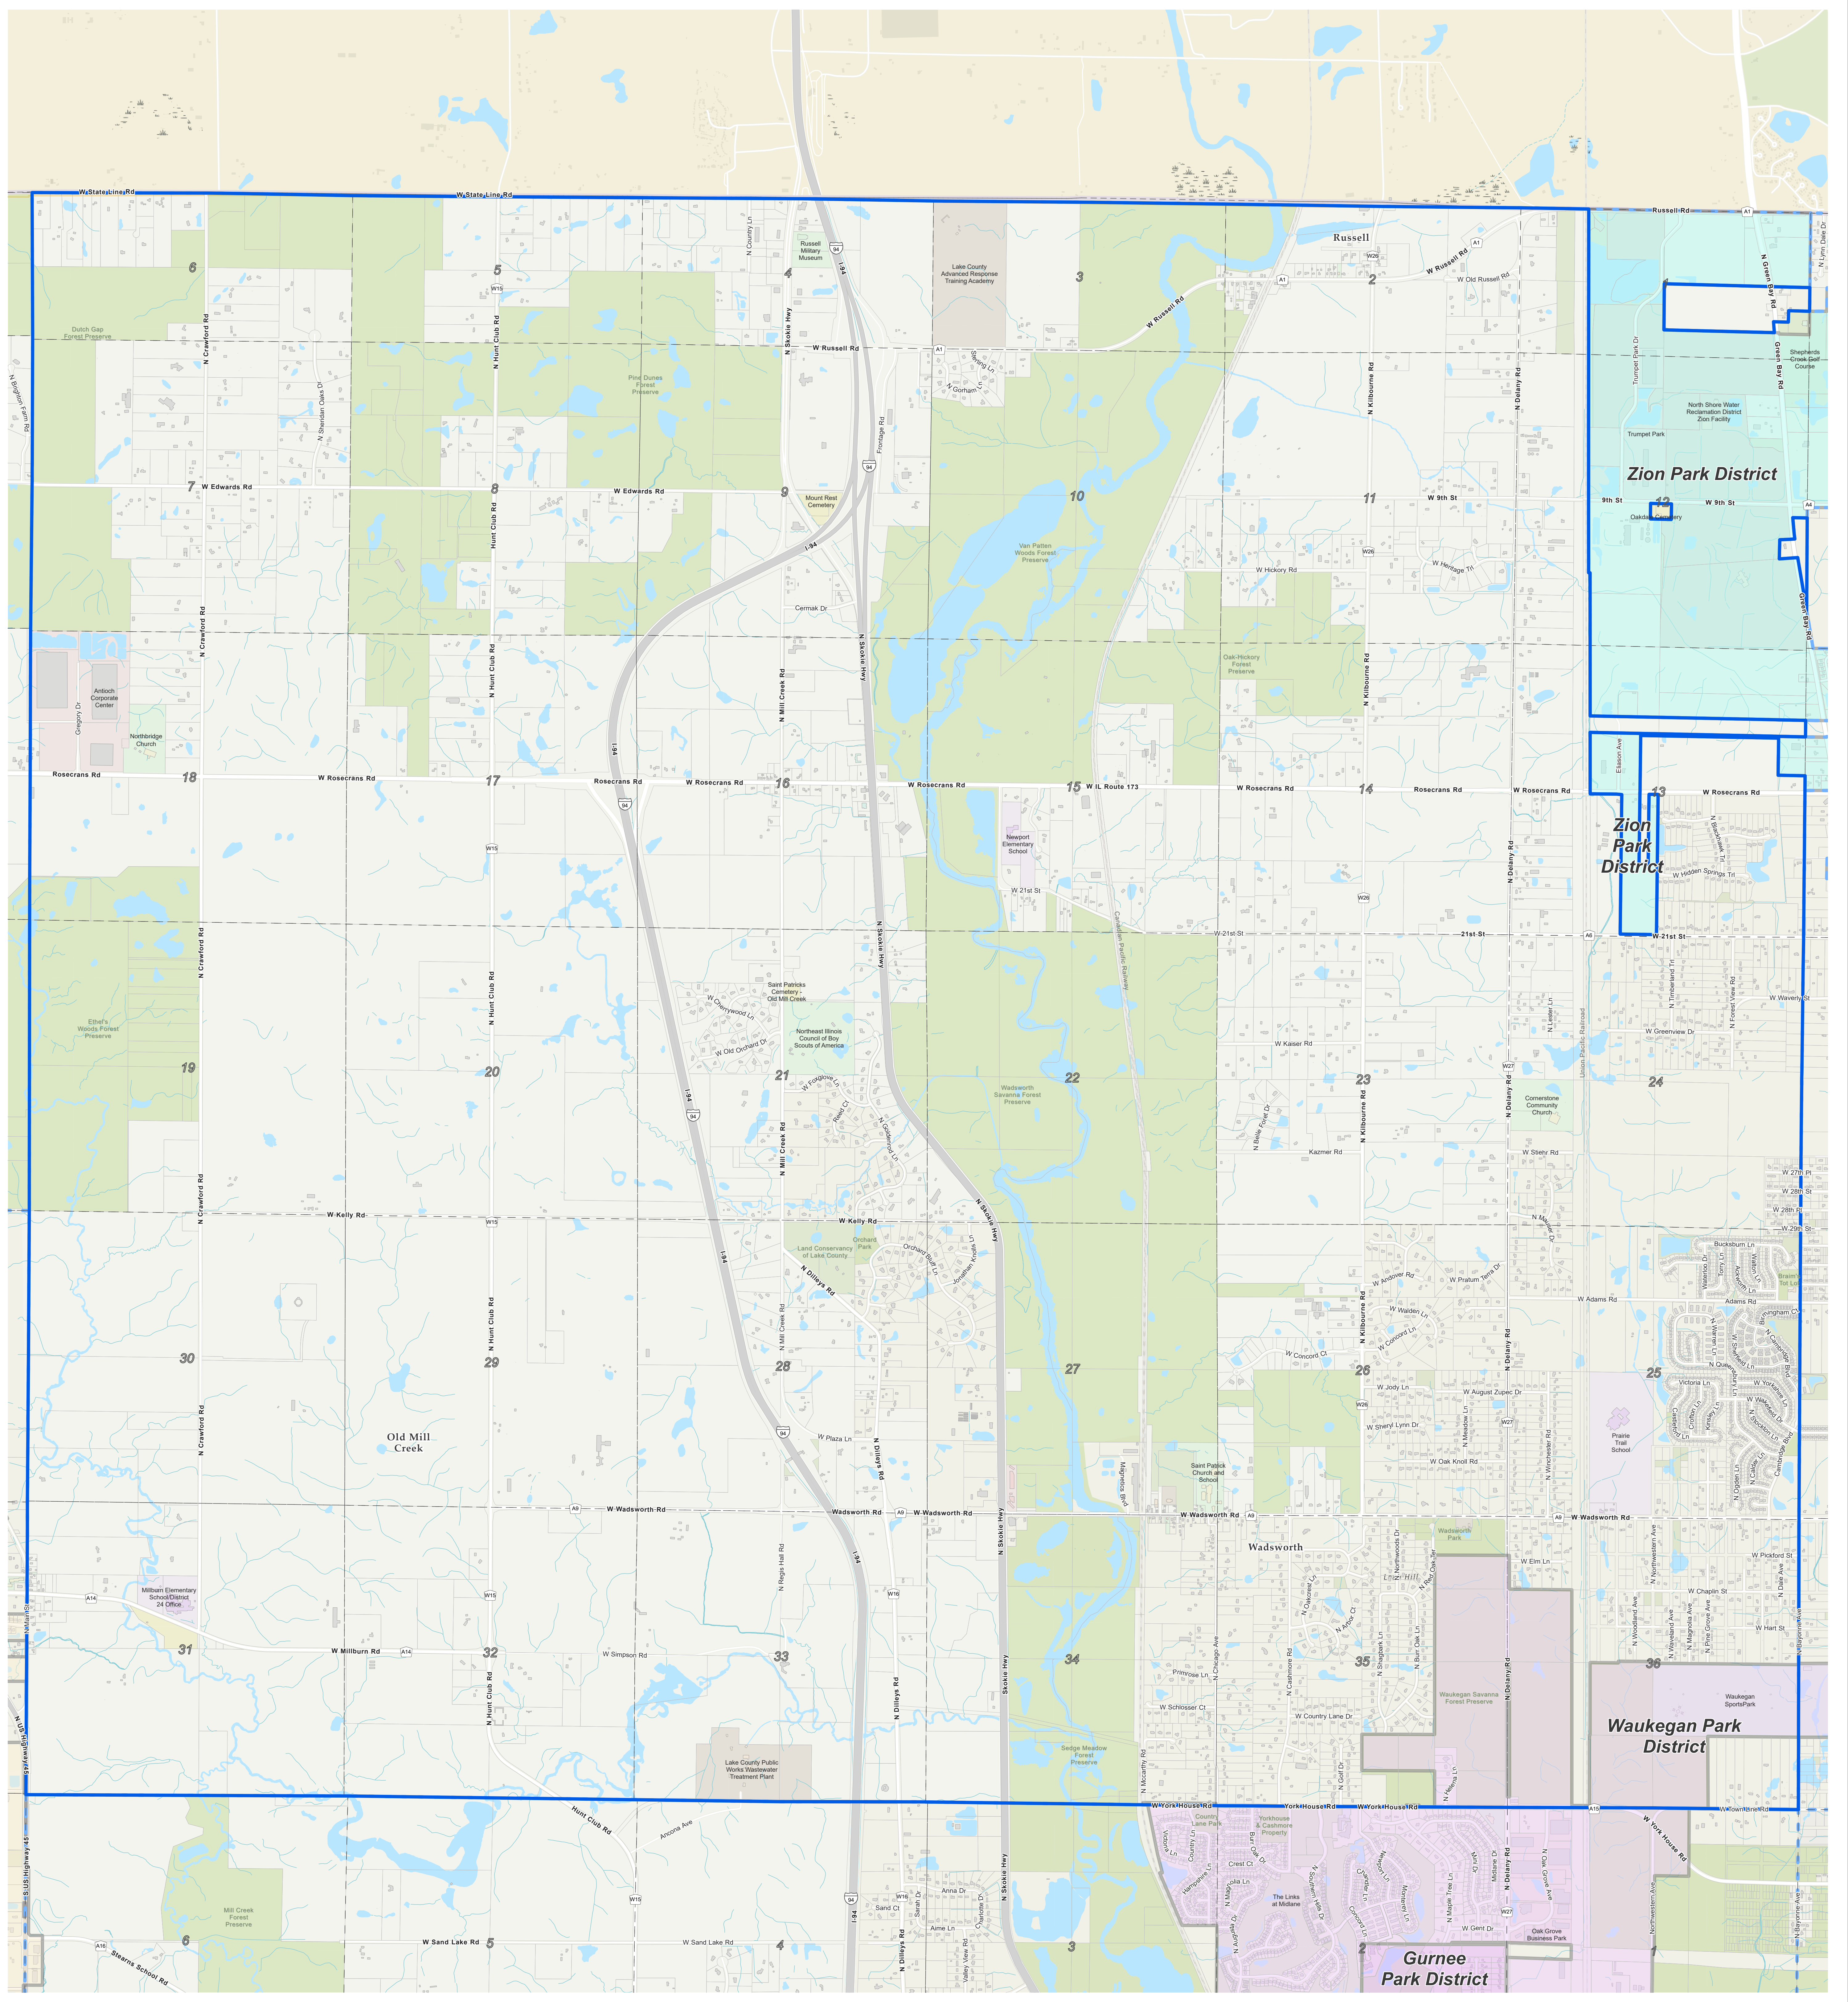

Newport - Park Districts

Prepared by:
Lake County GIS/Mapping Division
18 North County Street
Waukegan, Illinois 60085
(847) 377-2388

Revised:
2023

Map Legend

- Water
- Parks and Forest Preserves
- Building Footprint
- Township Boundary
- Tax Parcels
- District Boundary