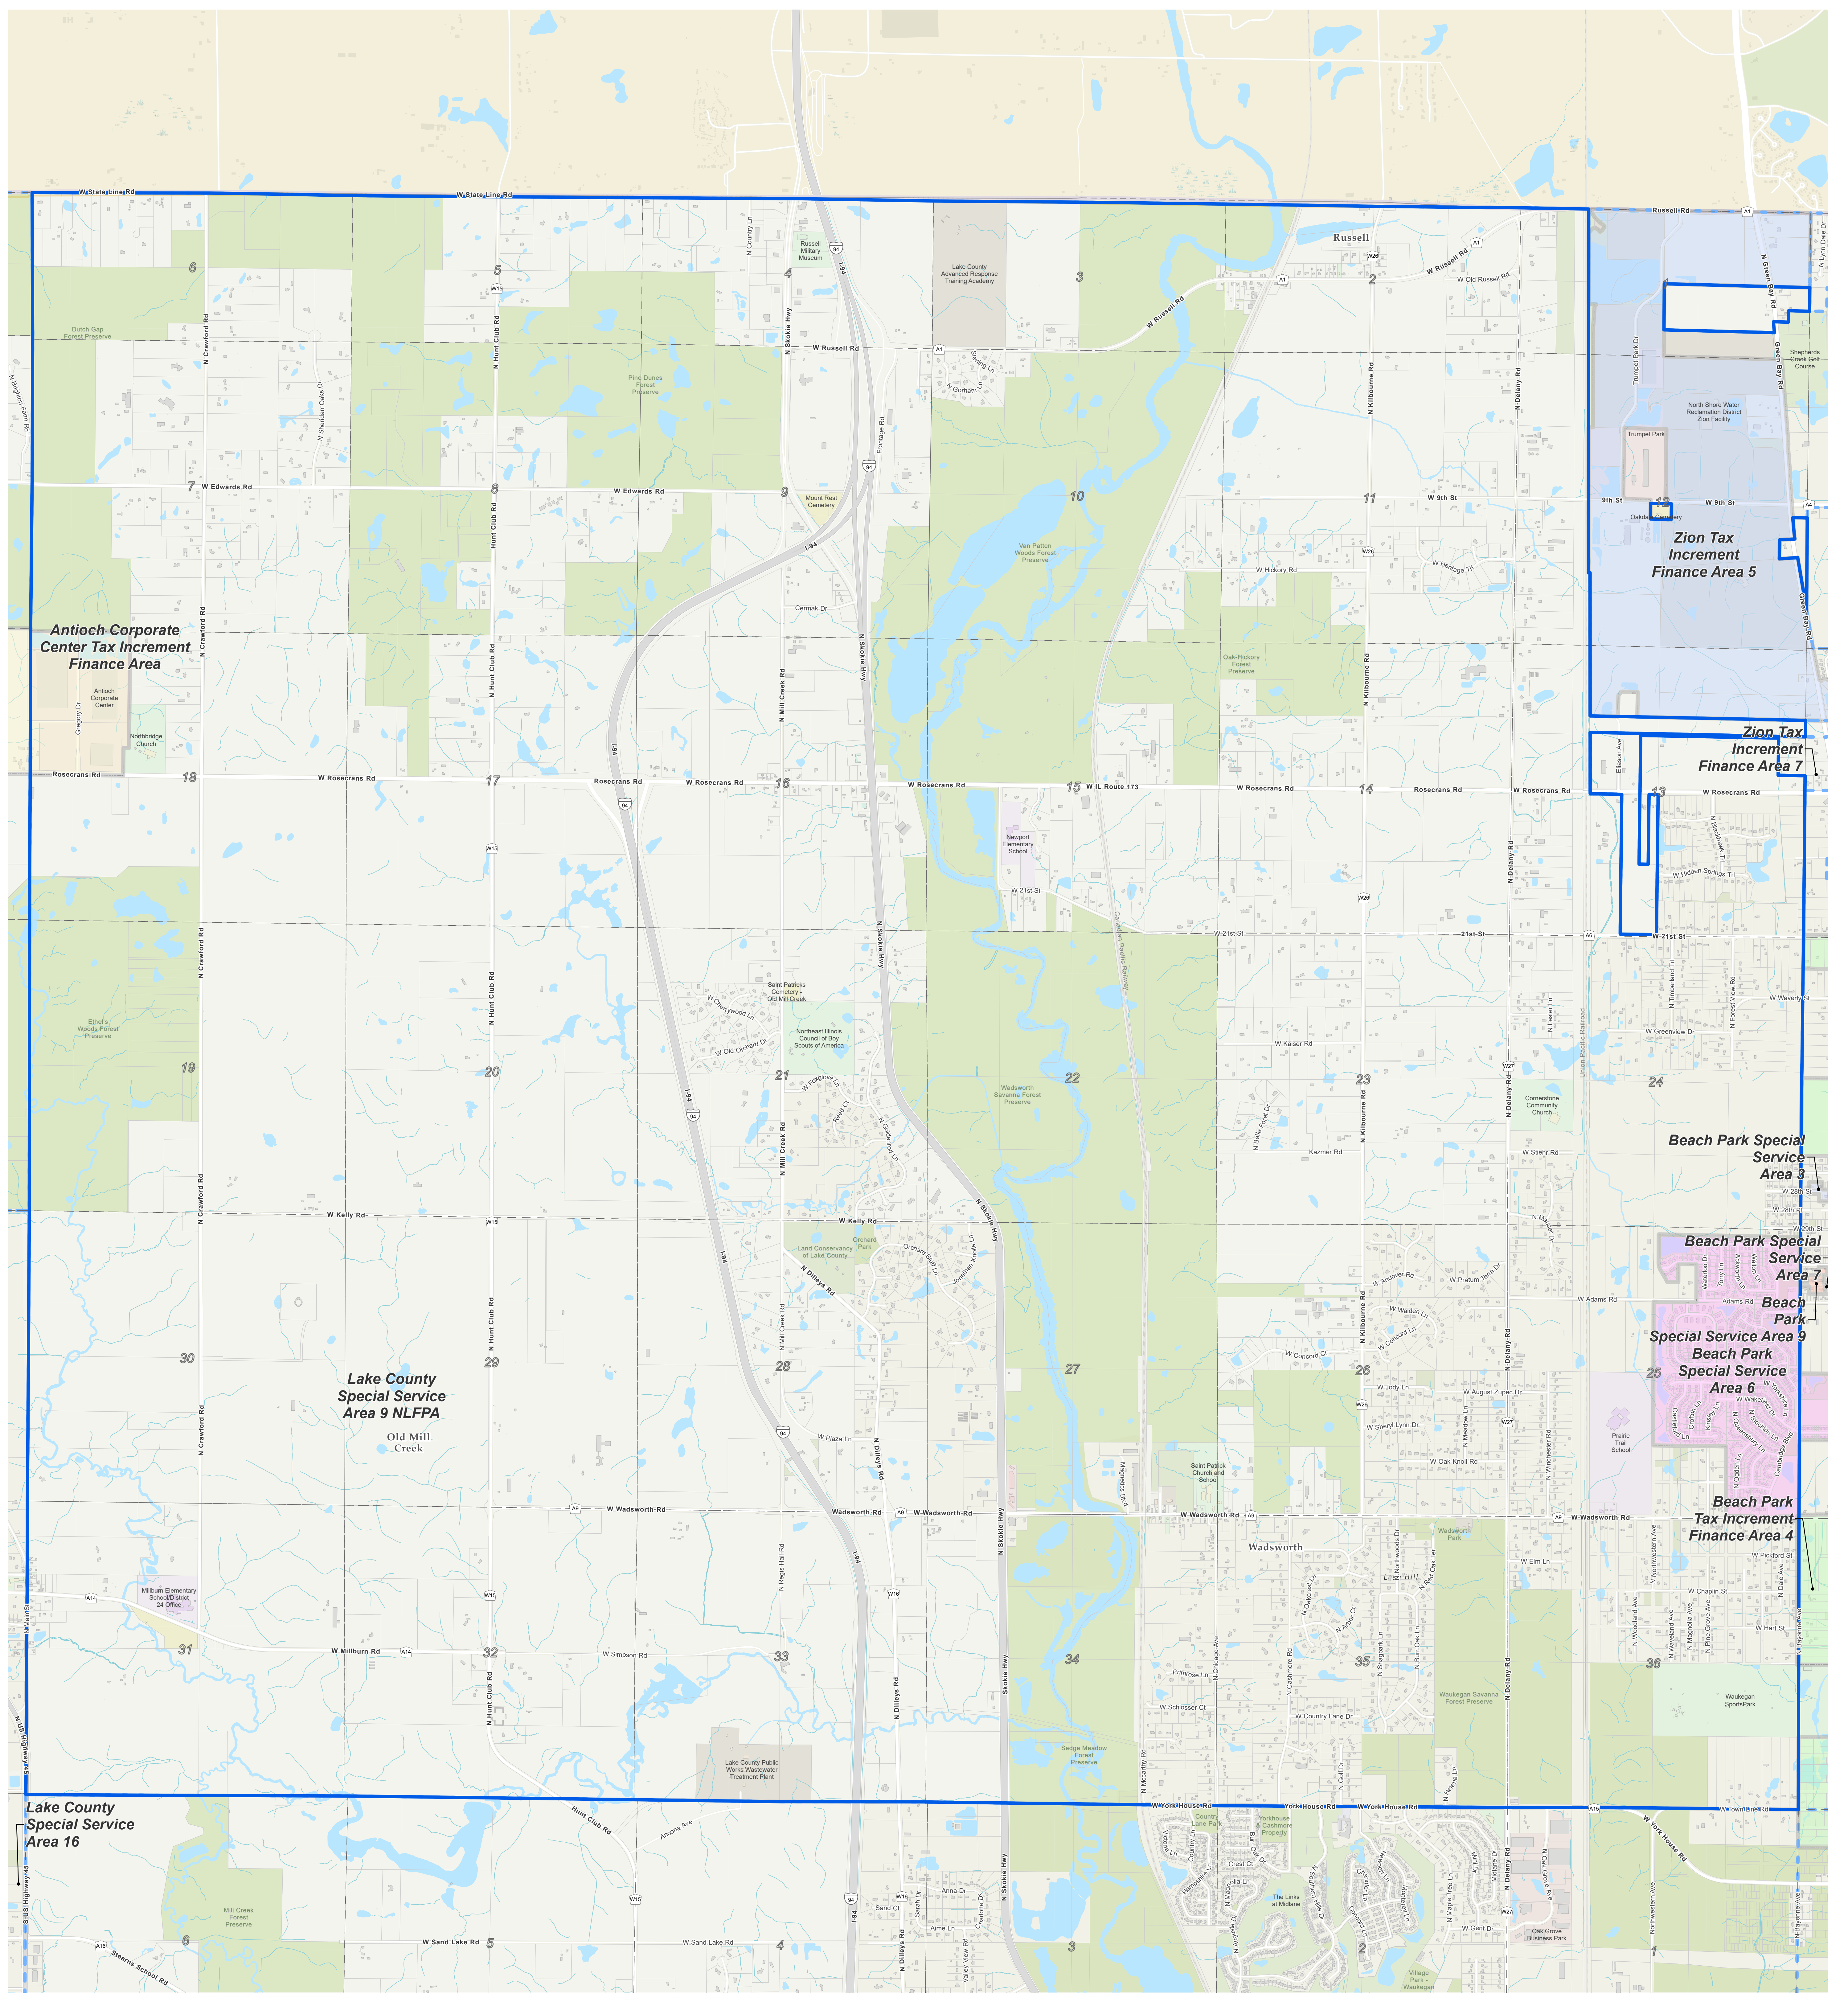

# Newport - Special Service Areas

Prepared by:  
Lake County GIS/Mapping Division  
18 North County Street  
Waukegan, Illinois 60085  
(847) 377-2388

Revised:  
2023

### Map Legend

- Water
- Parks and Forest Preserves
- Building Footprint
- Township Boundary
- Tax Parcels
- District Boundary