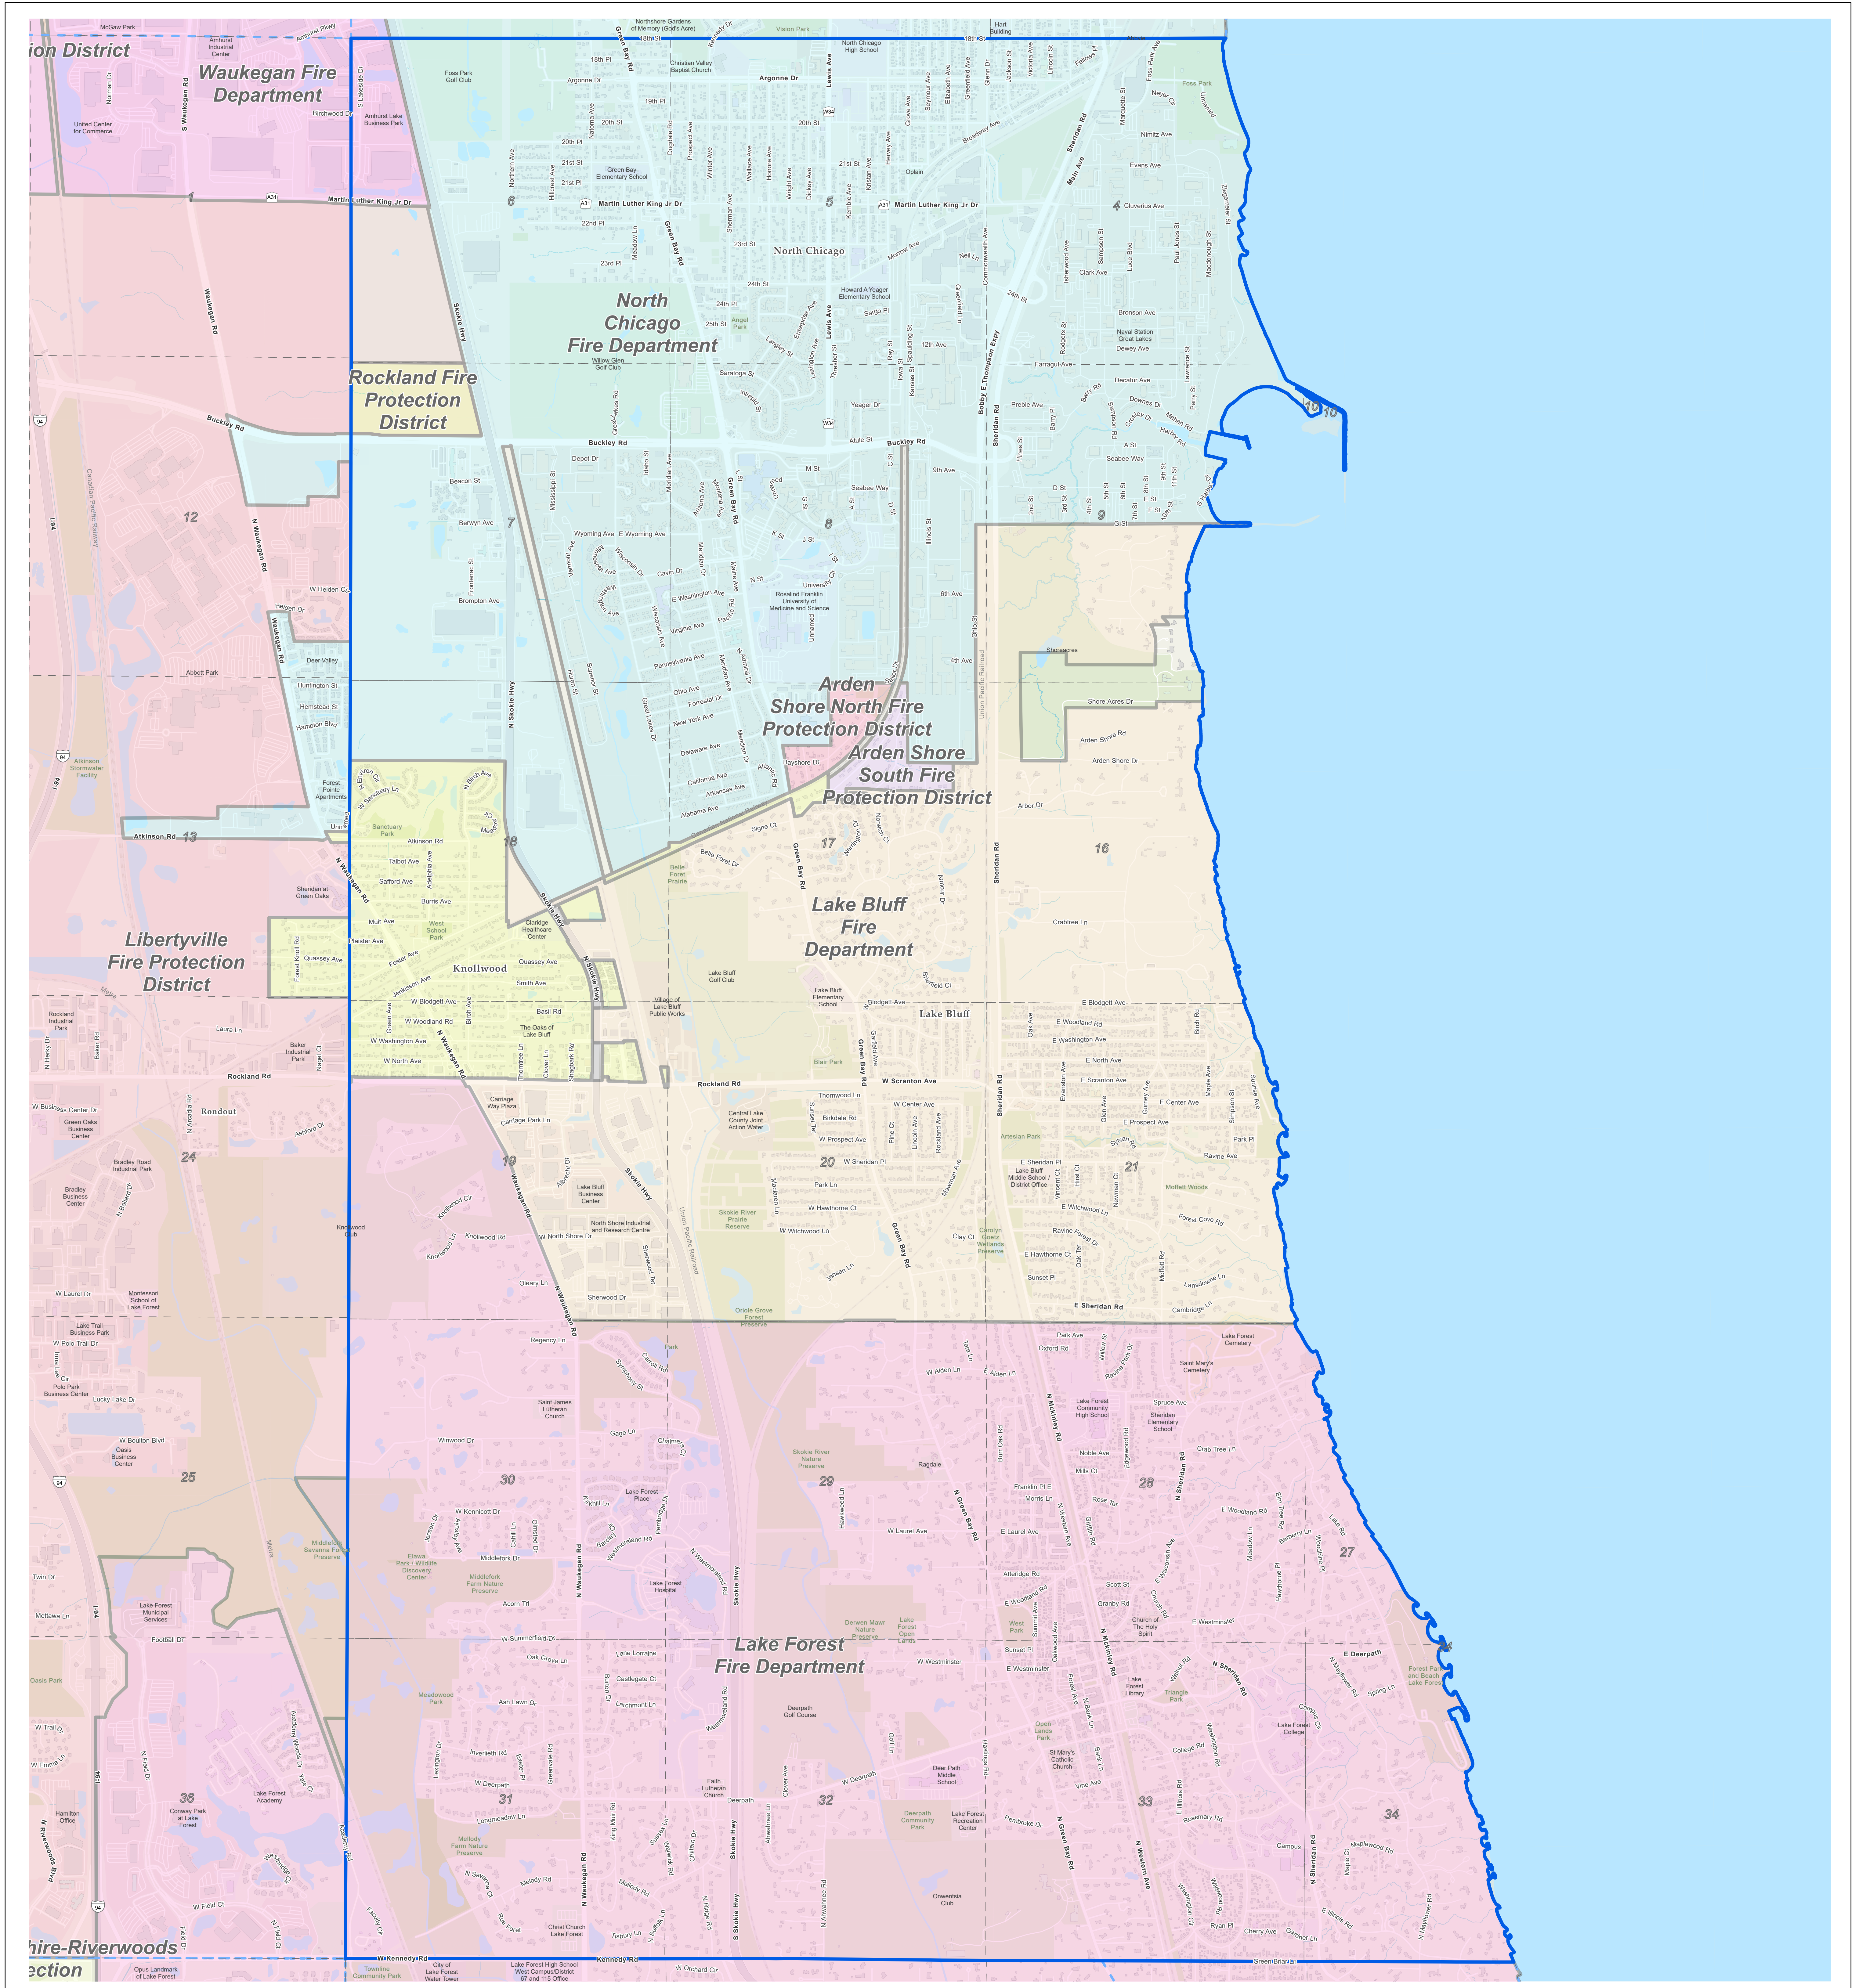

Shields - Fire Service

Revised: 2025

Map Legend

-  Water
-  Parks and Forest Preserves
-  Building Footprint
-  Township Boundary
-  Tax Parcels
-  District Boundary