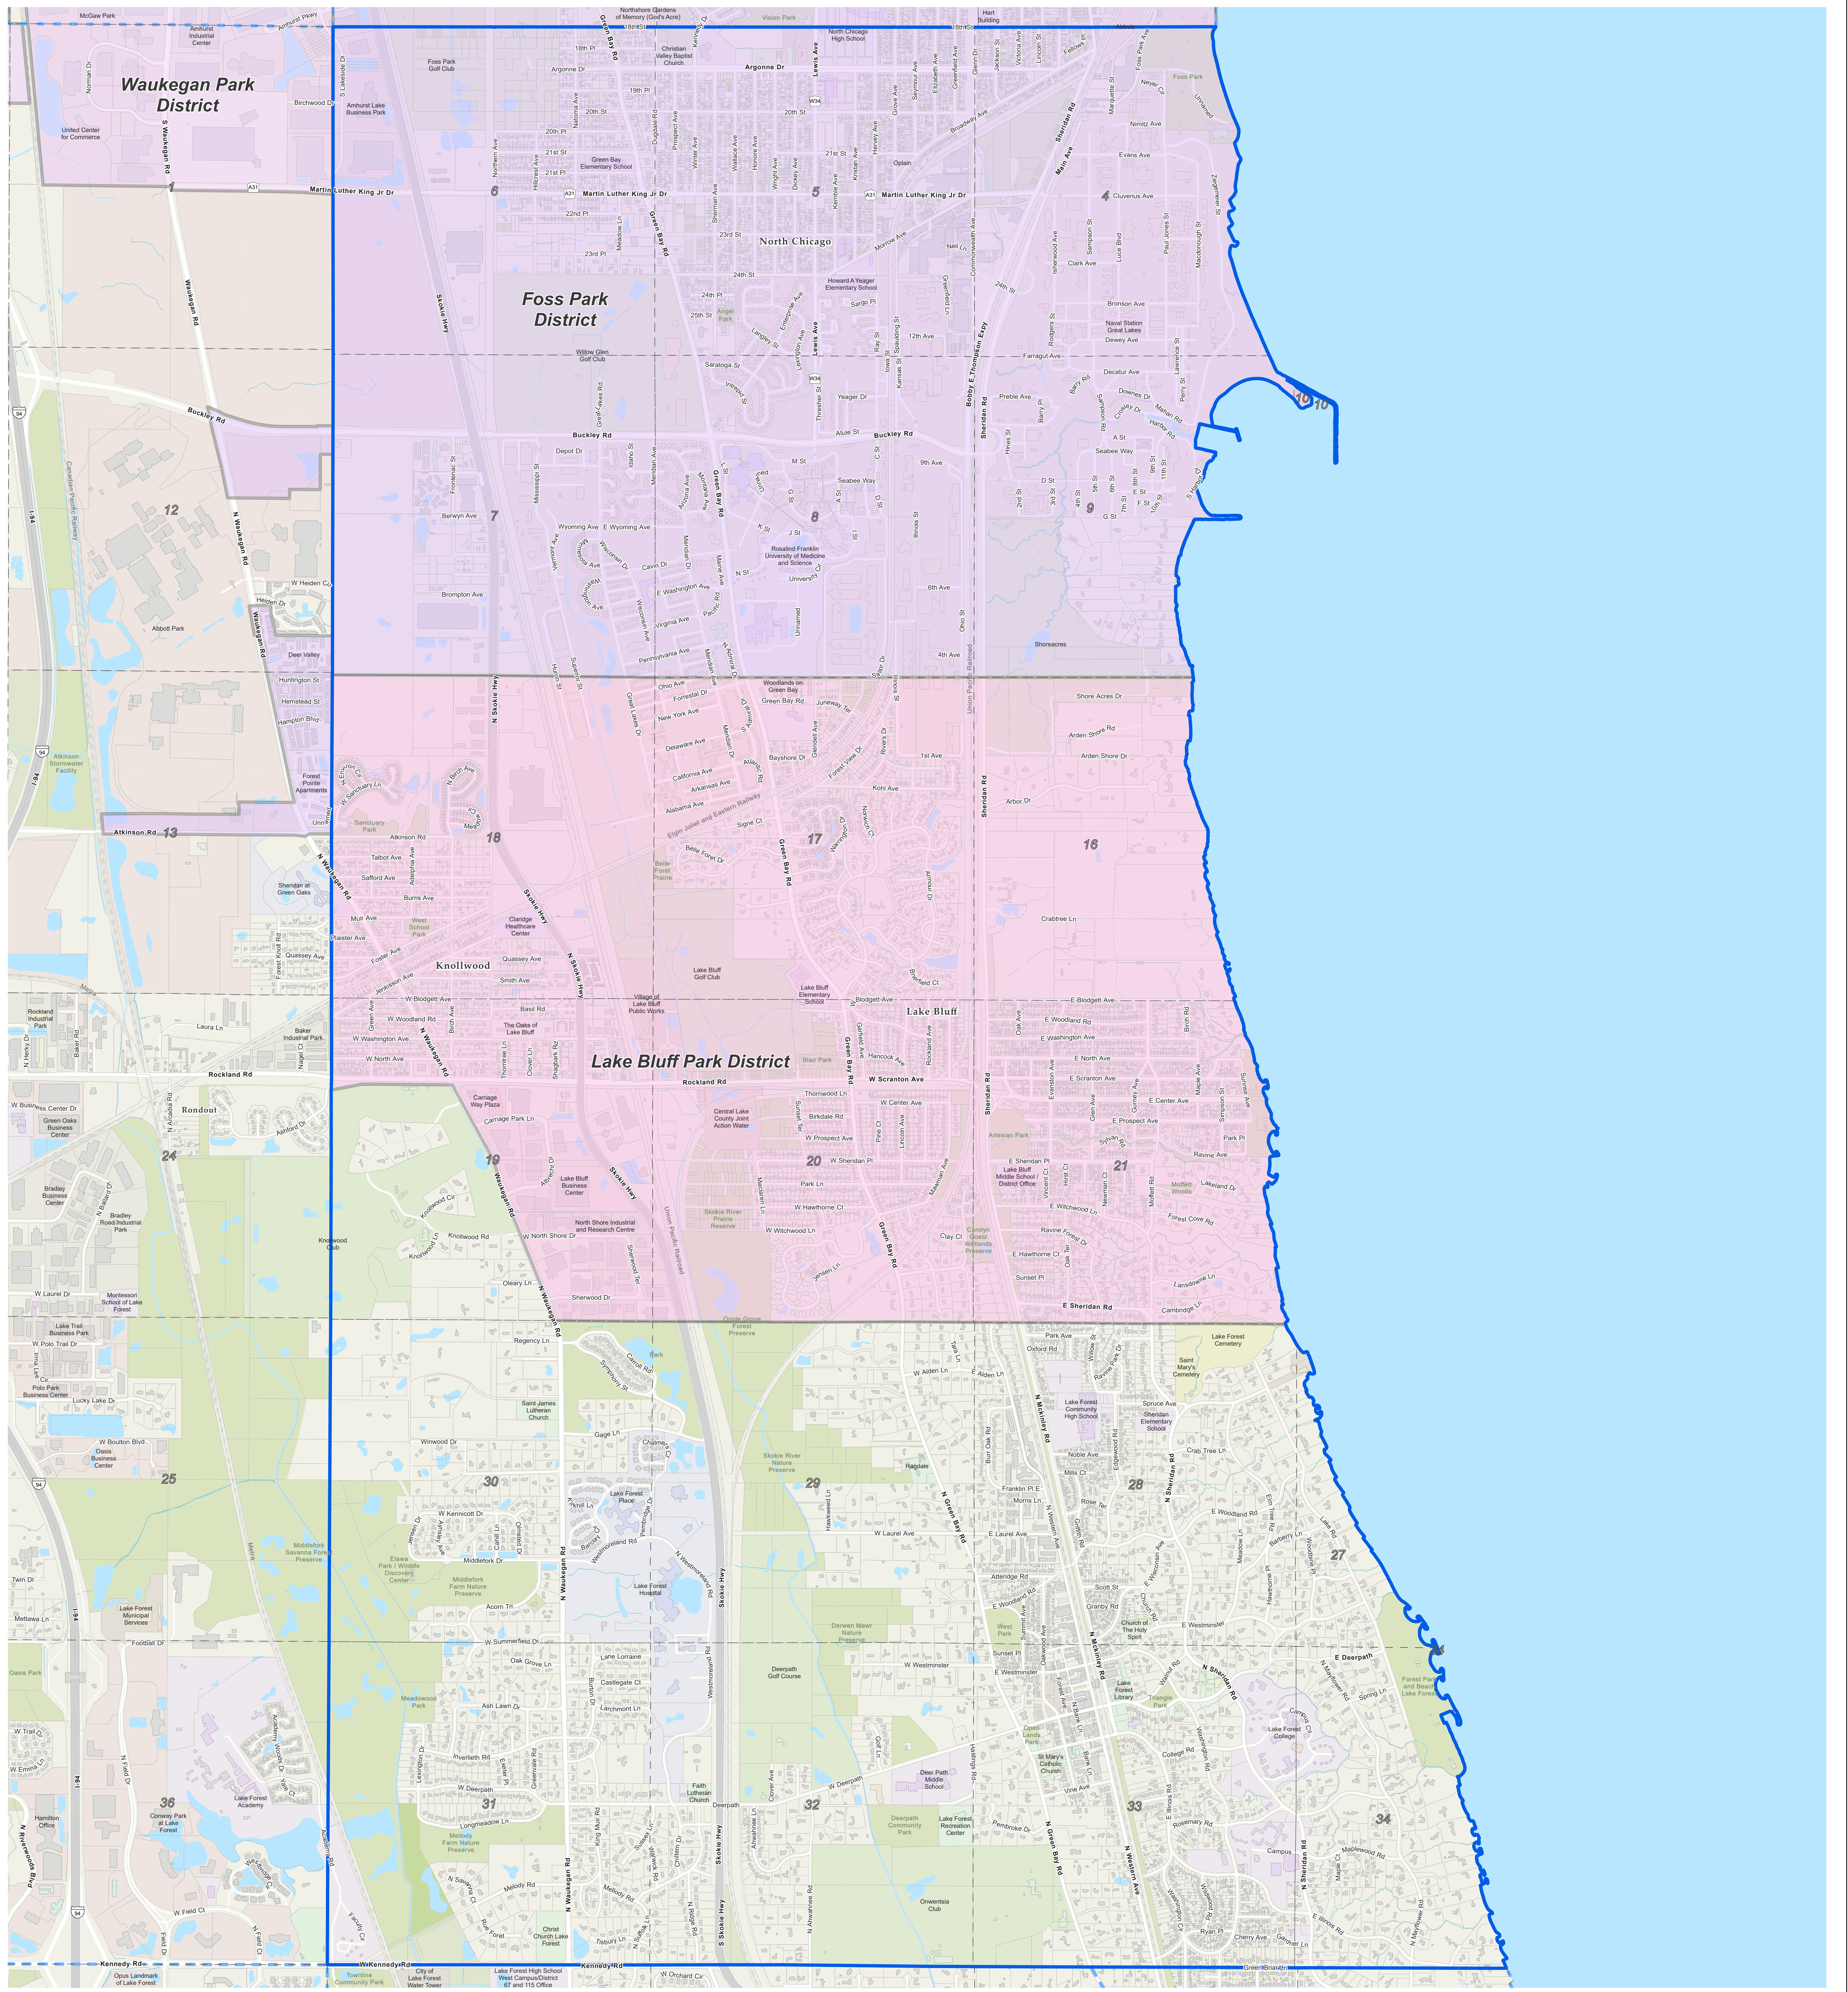

# Shields - Park Districts

Prepared by:  
Lake County GIS/Mapping Division  
18 North County Street  
Waukegan, Illinois 60085  
(847) 377-2388

810 0 810 1,620 2,430 Feet

Revised:  
2023

## Map Legend

- Water
- Parks and Forest Preserves
- Building Footprint
- Township Boundary
- Tax Parcels
- District Boundary