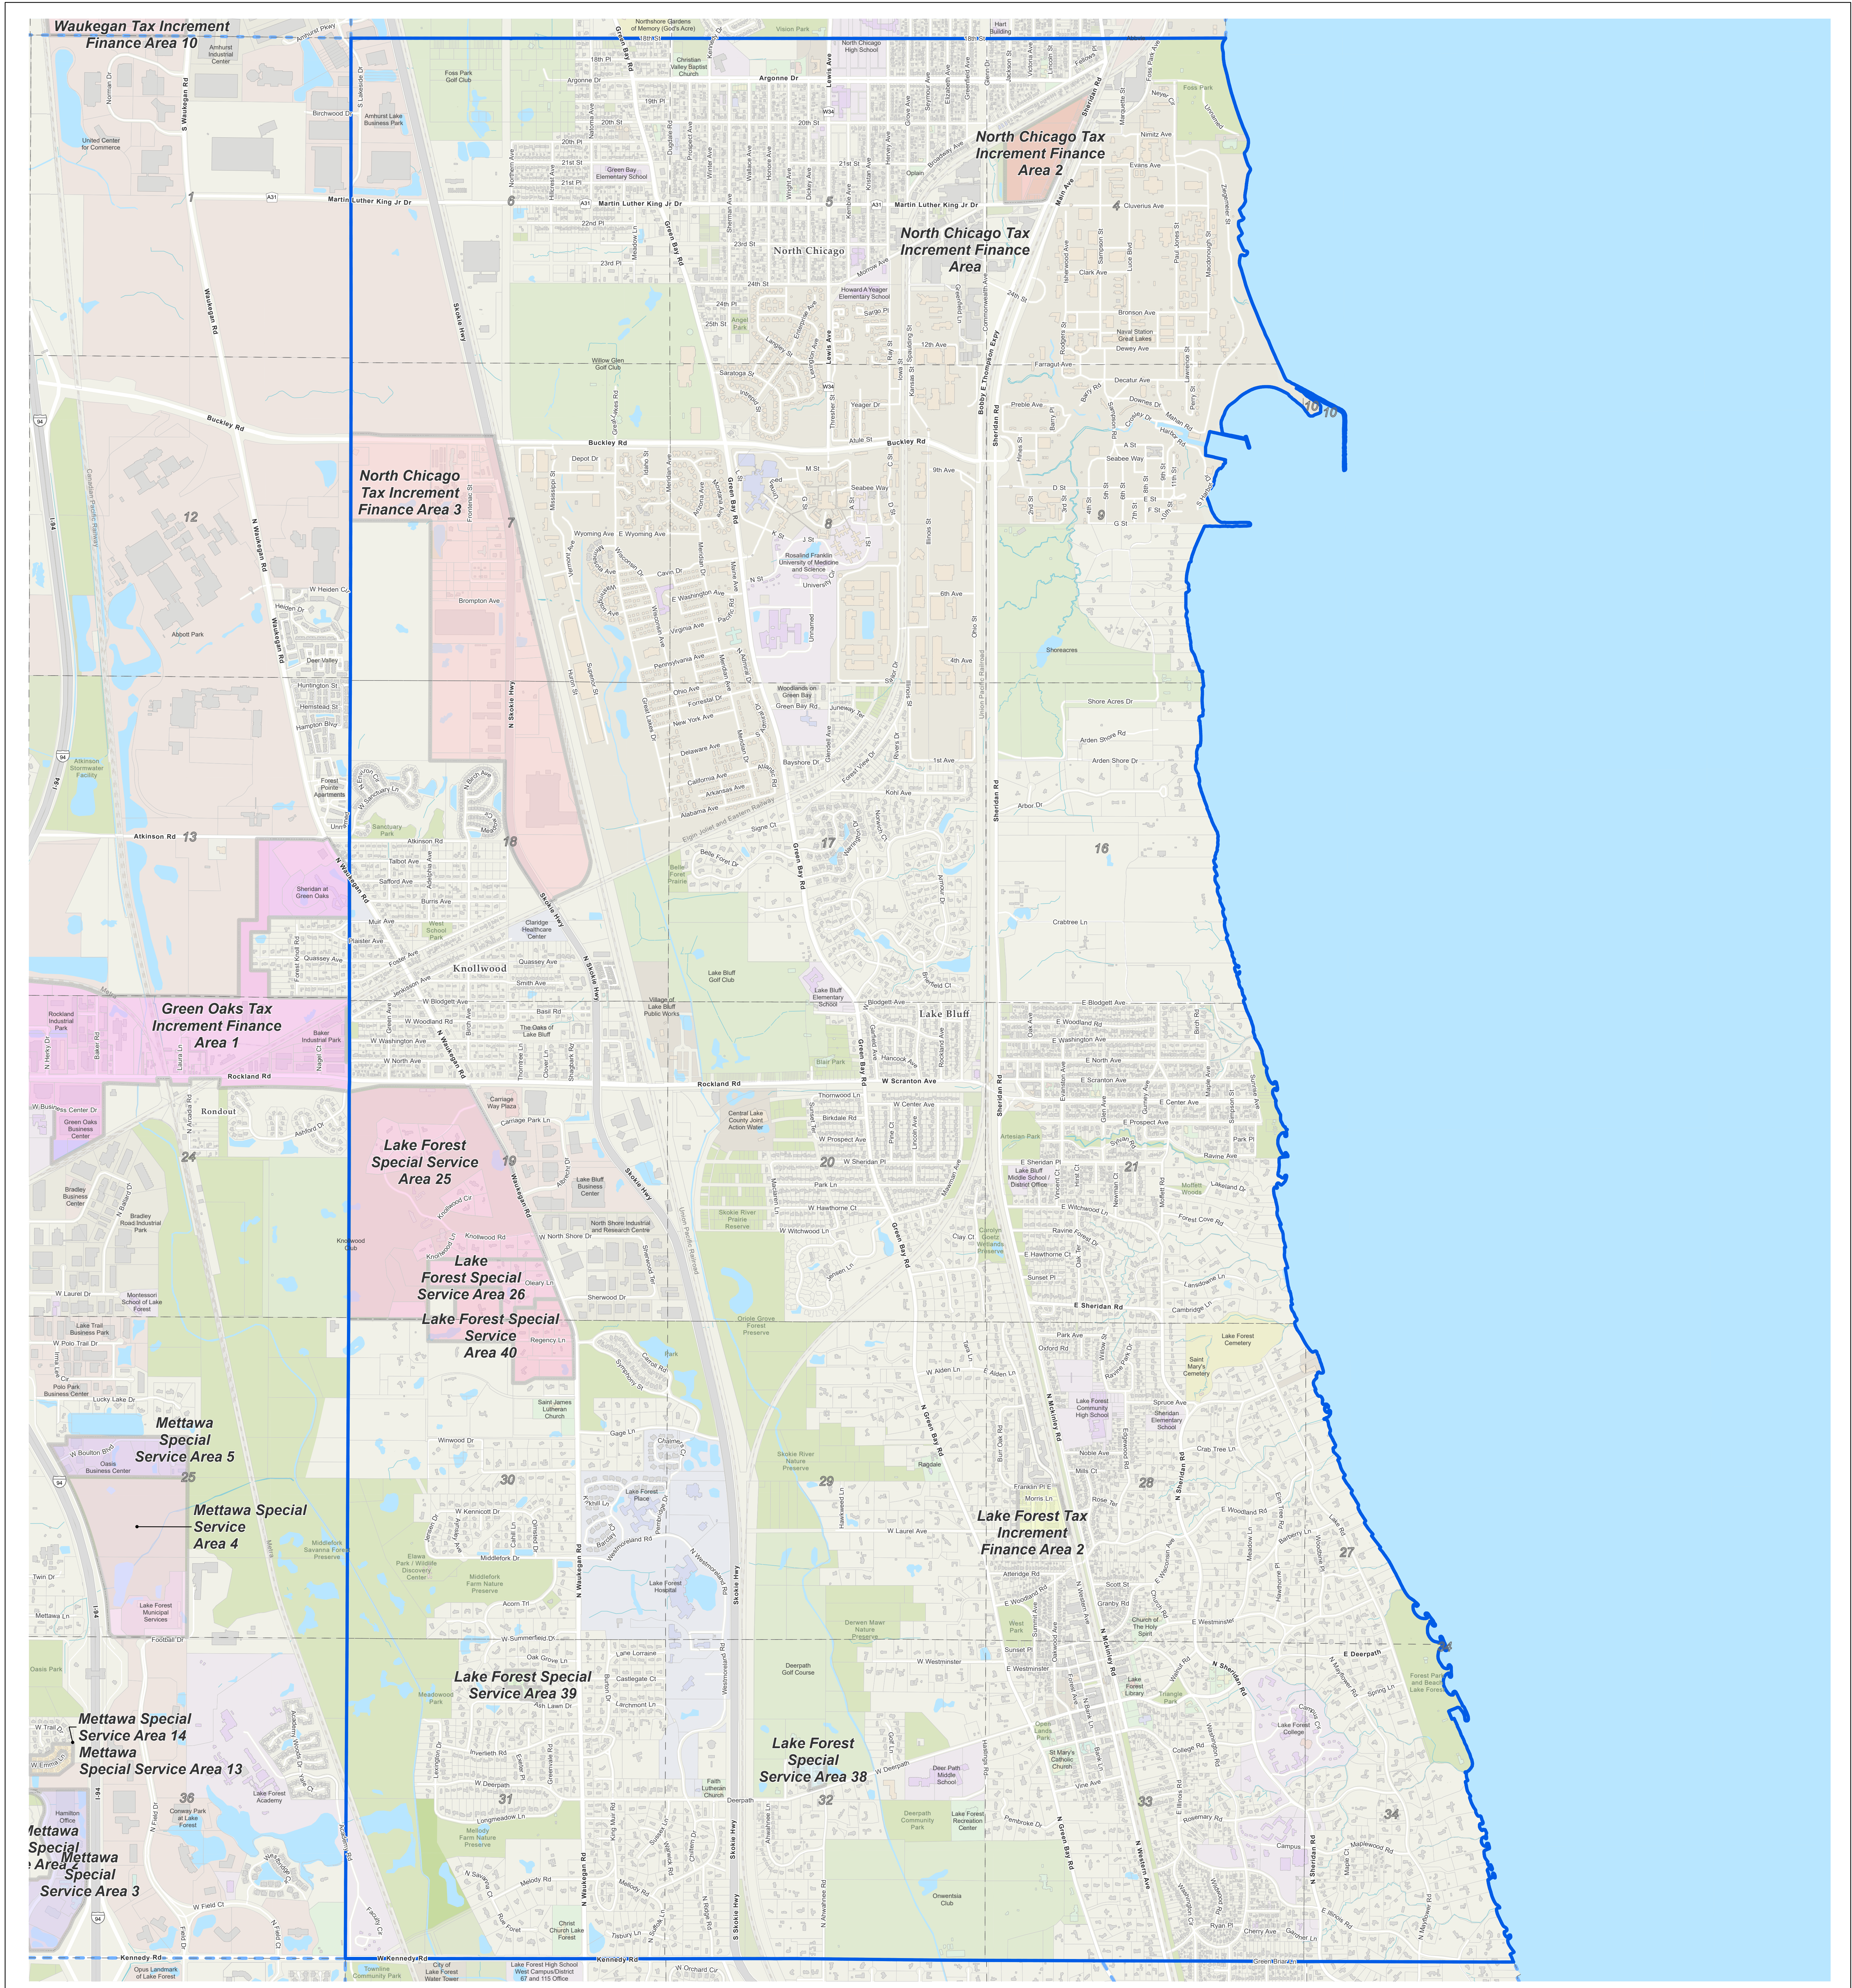

Shields - Special Service Areas

Prepared by:
Lake County GIS/Mapping Division
18 North County Street
Waukegan, Illinois 60085
(847) 377-2388

1,000 0 1,000 2,000 3,000 Feet

Revised:
2023

Map Legend

- Water
- Parks and Forest Preserves
- Building Footprint
- Township Boundary
- Tax Parcels
- District Boundary