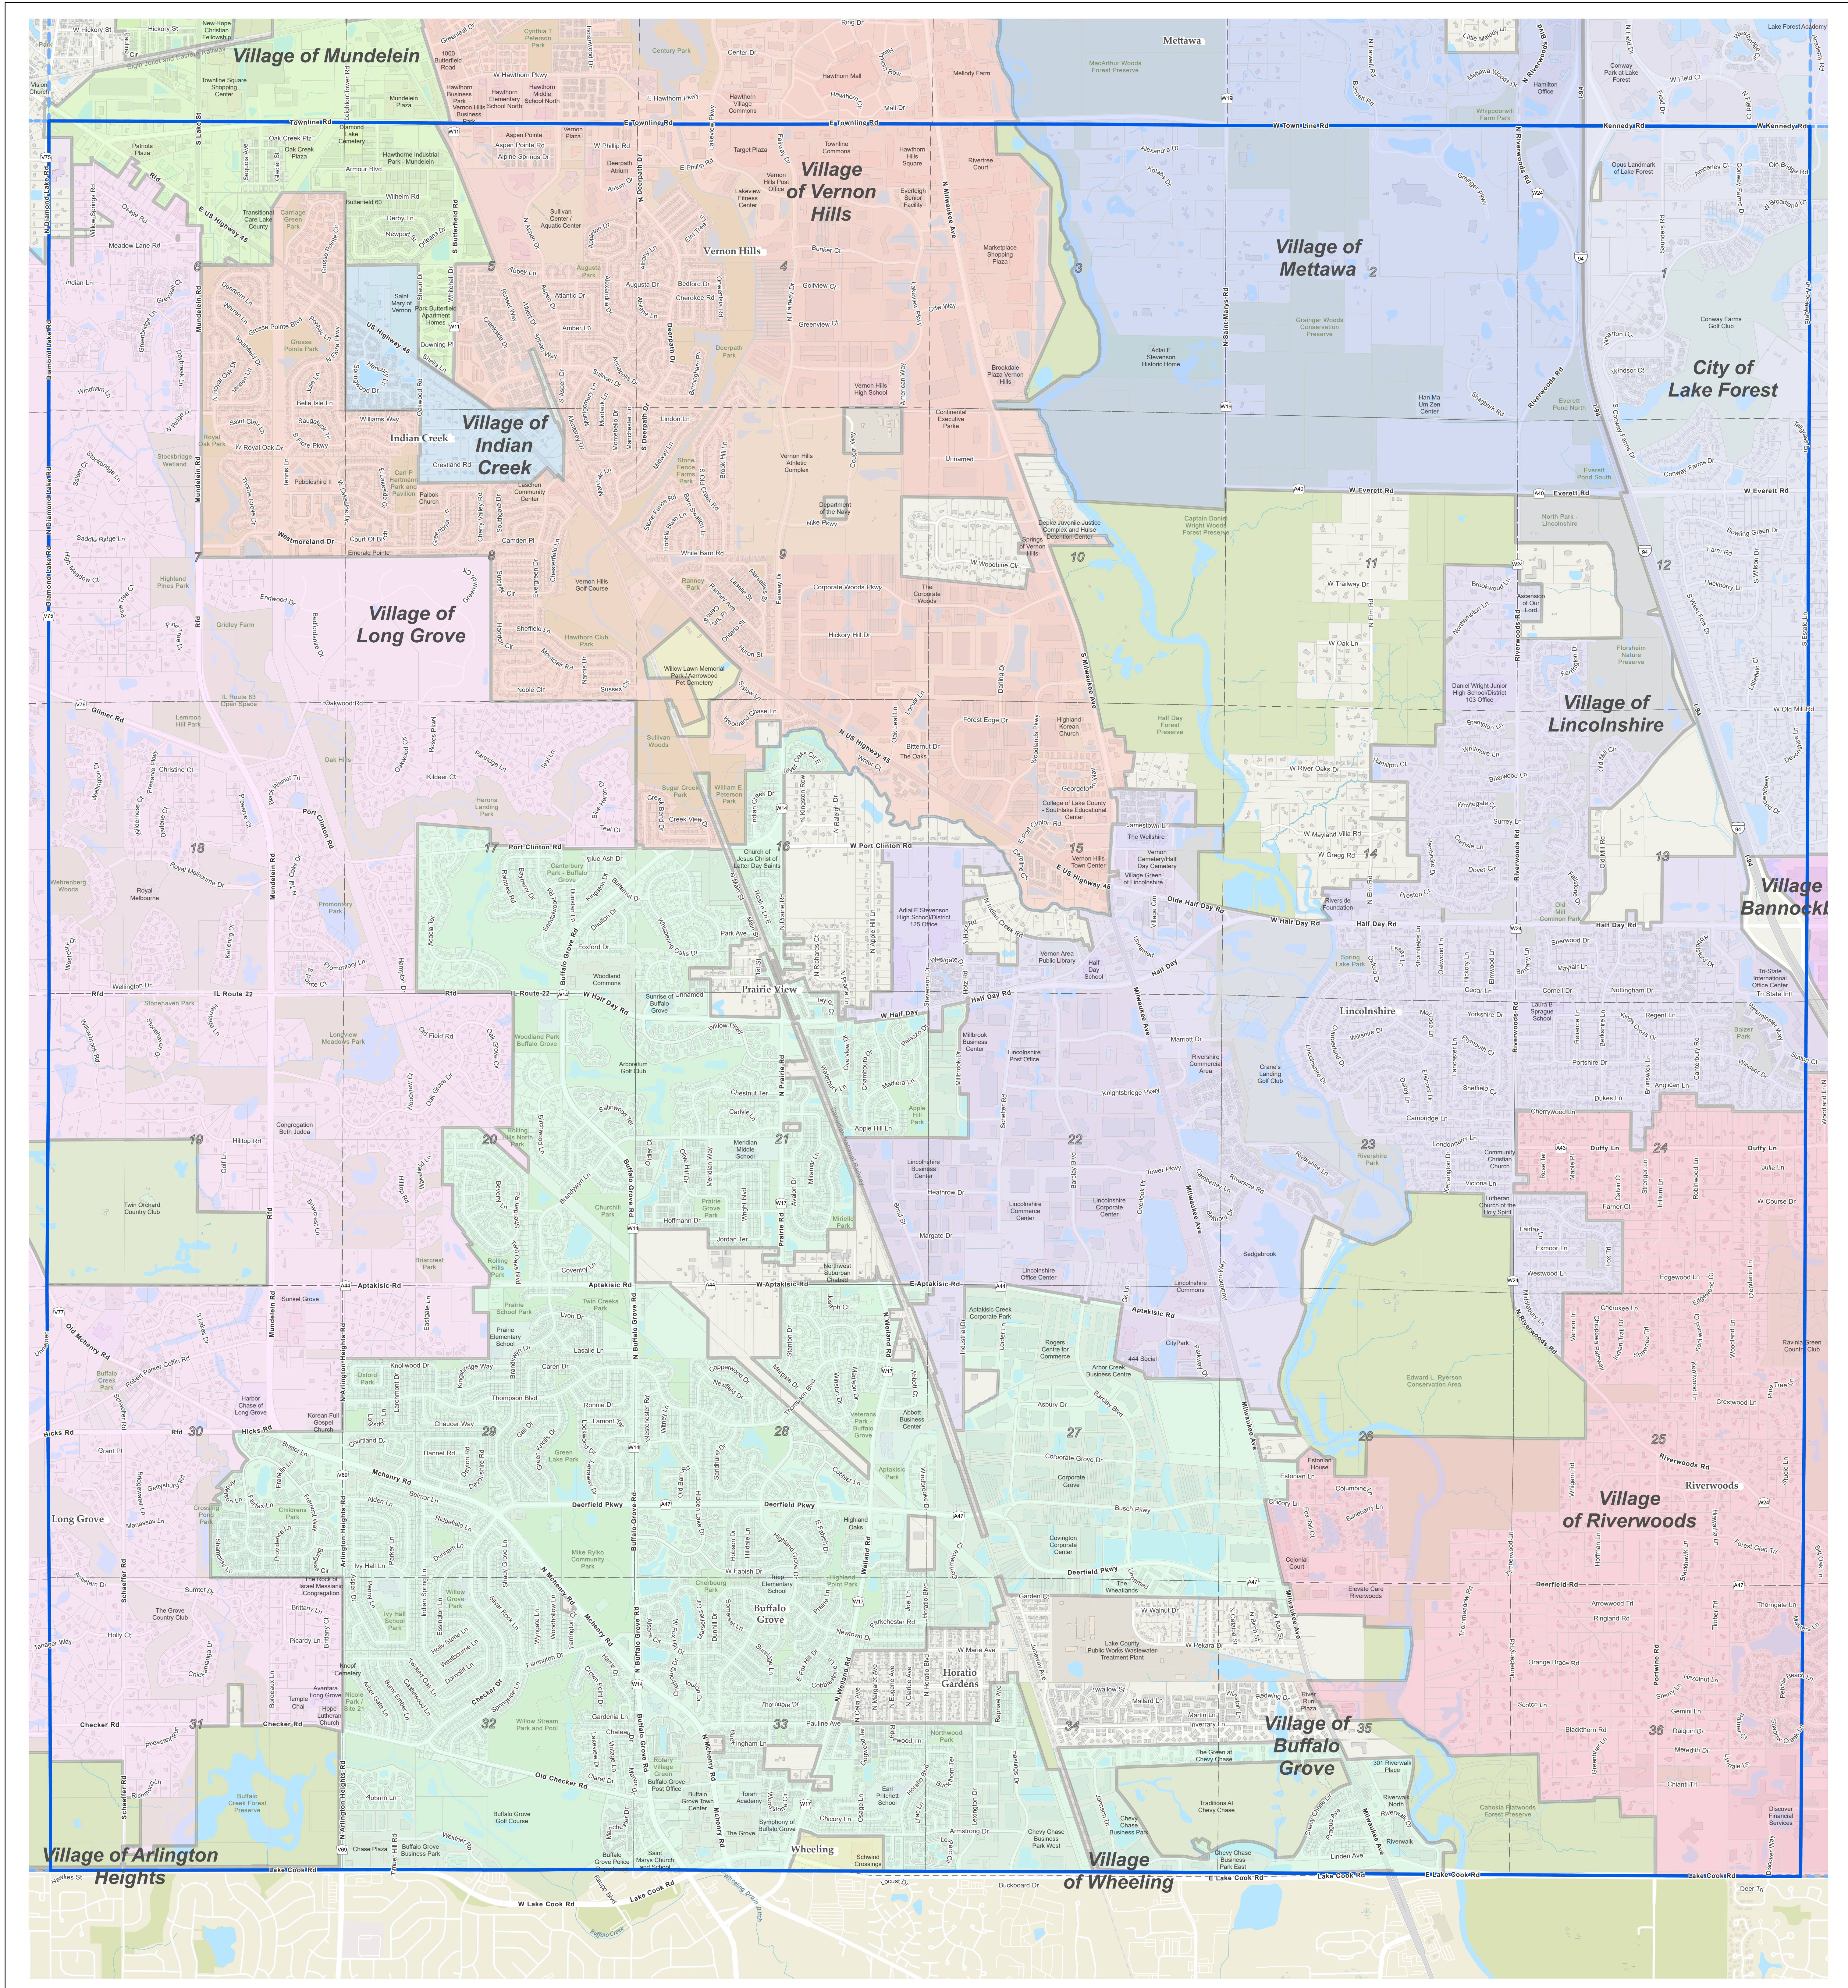

Vernon Township - City and Village

 Prepared by:
 Lake County GIS/Mapping Division
 18 North County Street
 Waukegan, Illinois 60085
 (847) 377-2388

Map Legend			
	Water		Township Boundary
	Parks and Forest Preserves		Tax Parcels
	Building Footprint		District Boundary