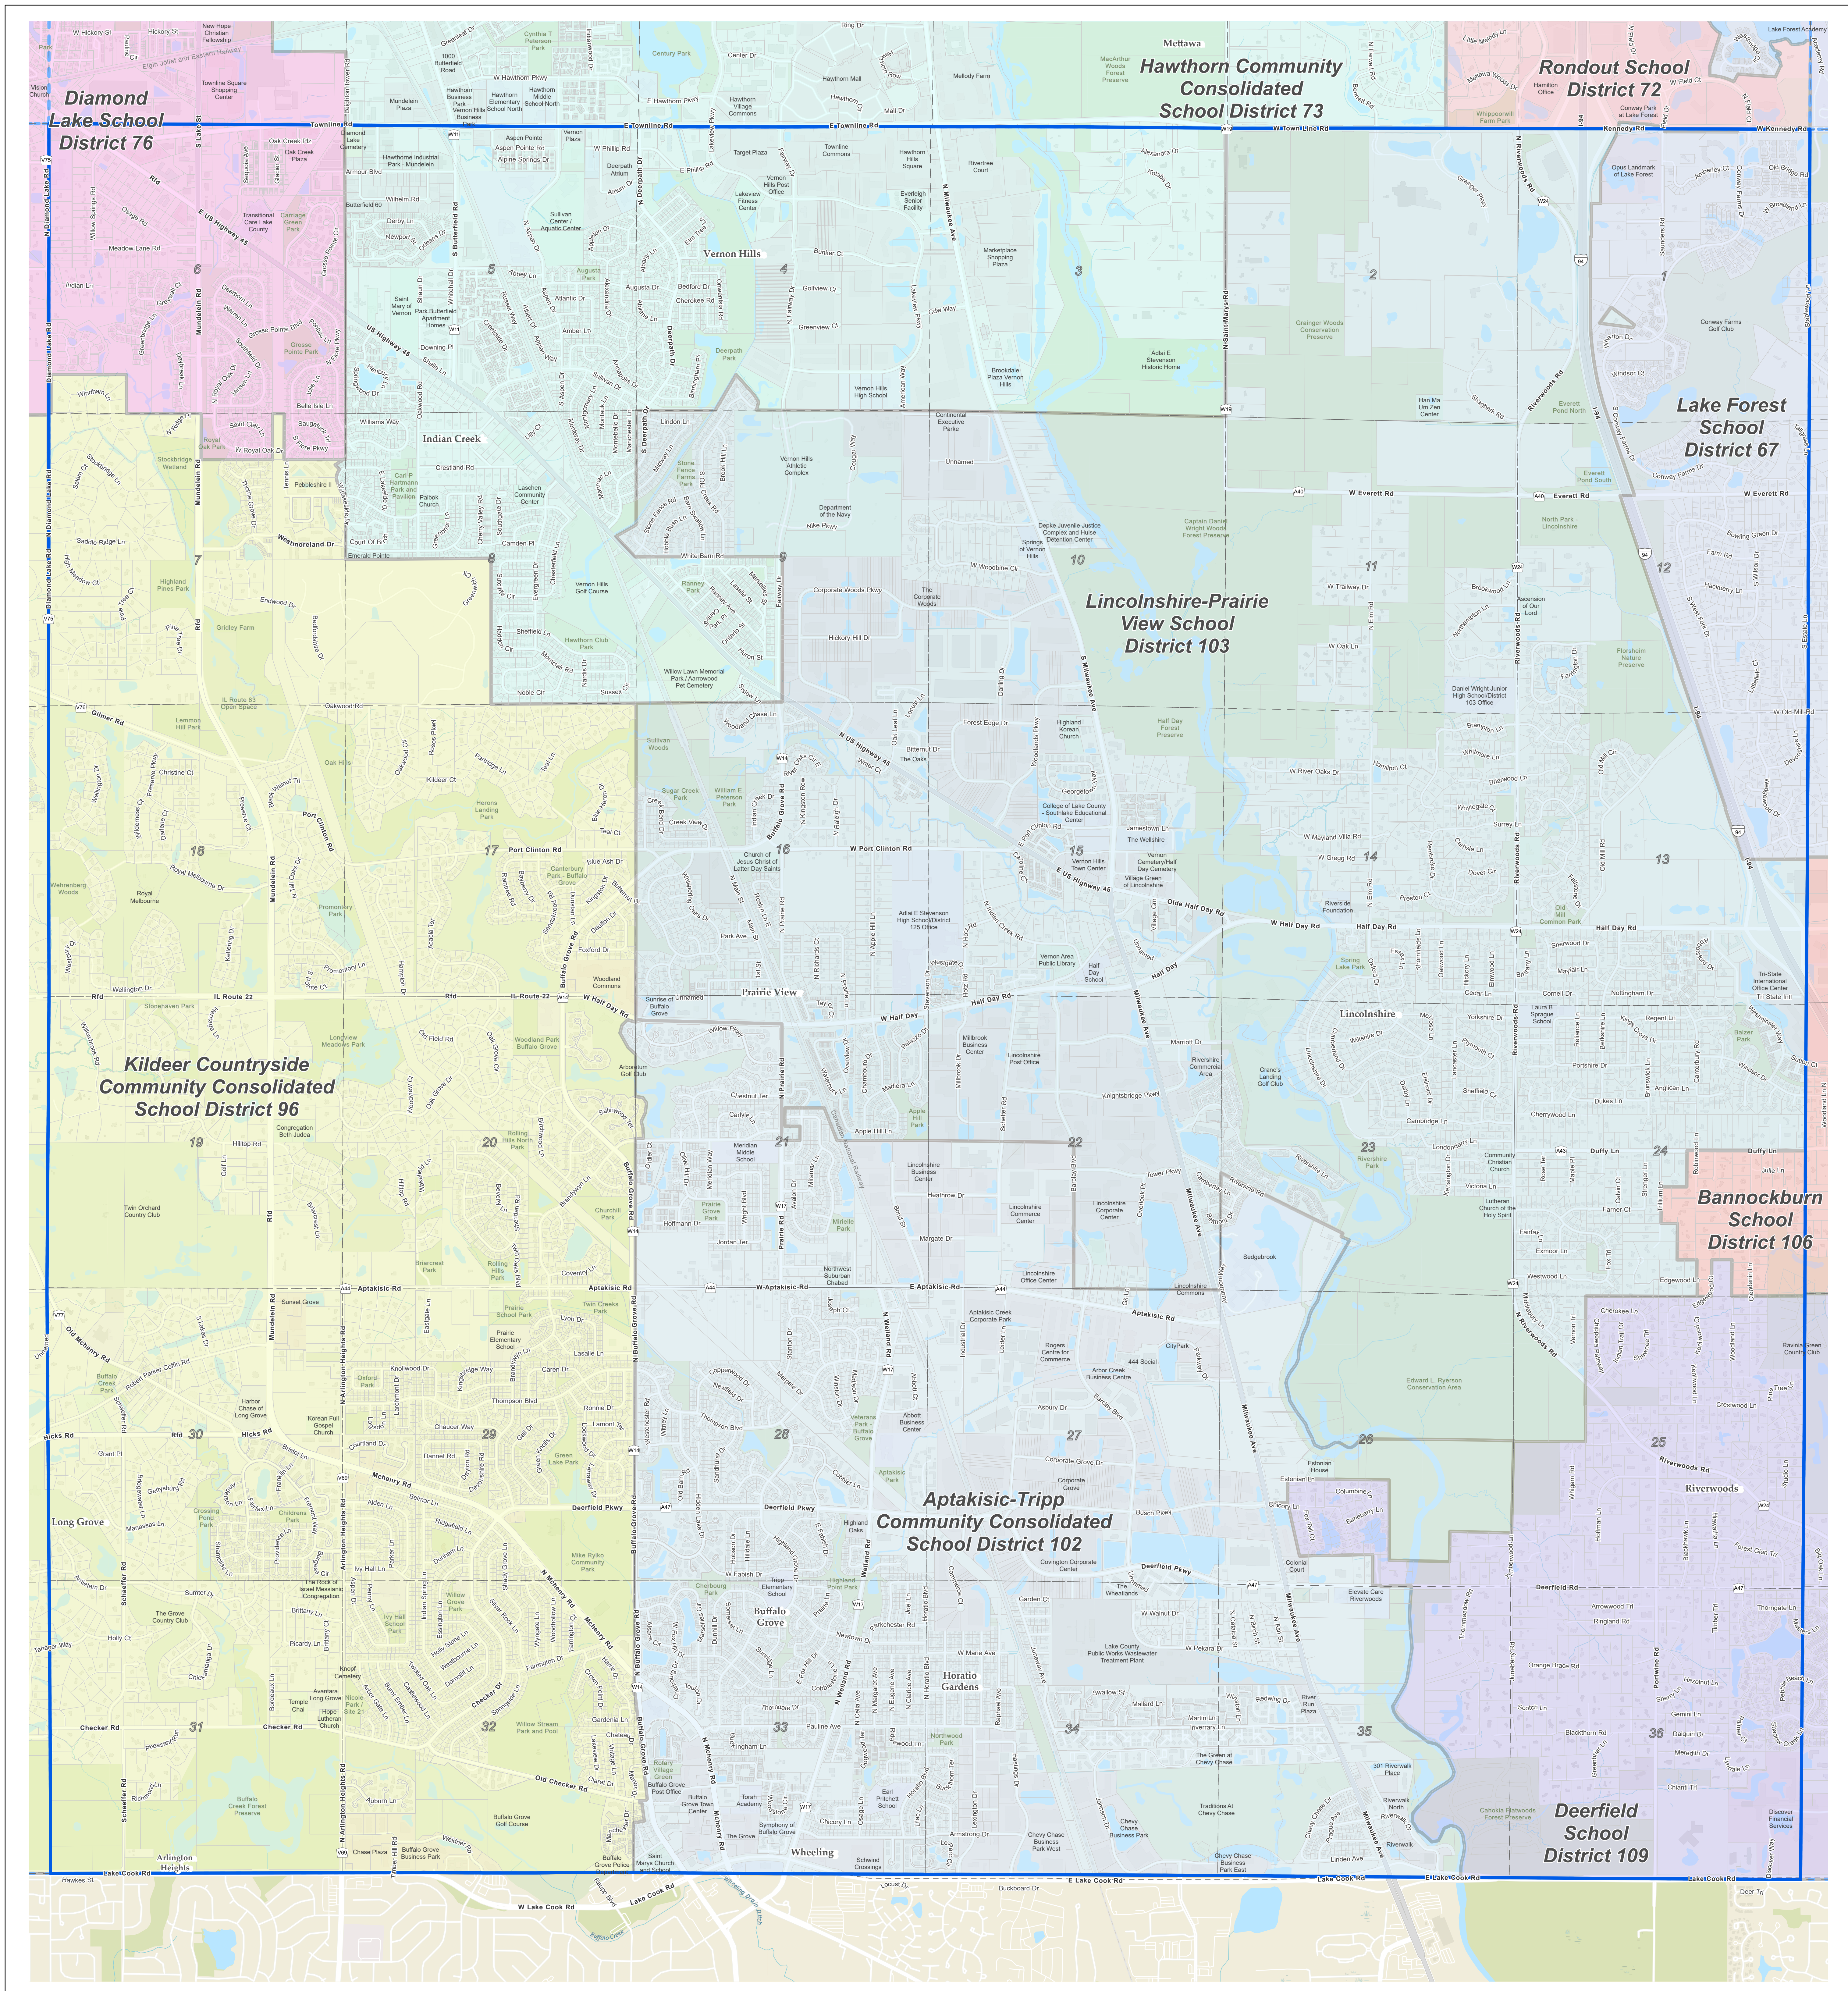

# Vernon - Elementary School Districts

Prepared by:  
Lake County GIS/Mapping Division  
18 North County Street  
Waukegan, Illinois 60085  
(847) 377-2388

1,000 0 1,000 2,000 3,000 Feet

Revised:  
2023

## Map Legend

- Water
- Parks and Forest Preserves
- Building Footprint
- Township Boundary
- Tax Parcels
- District Boundary