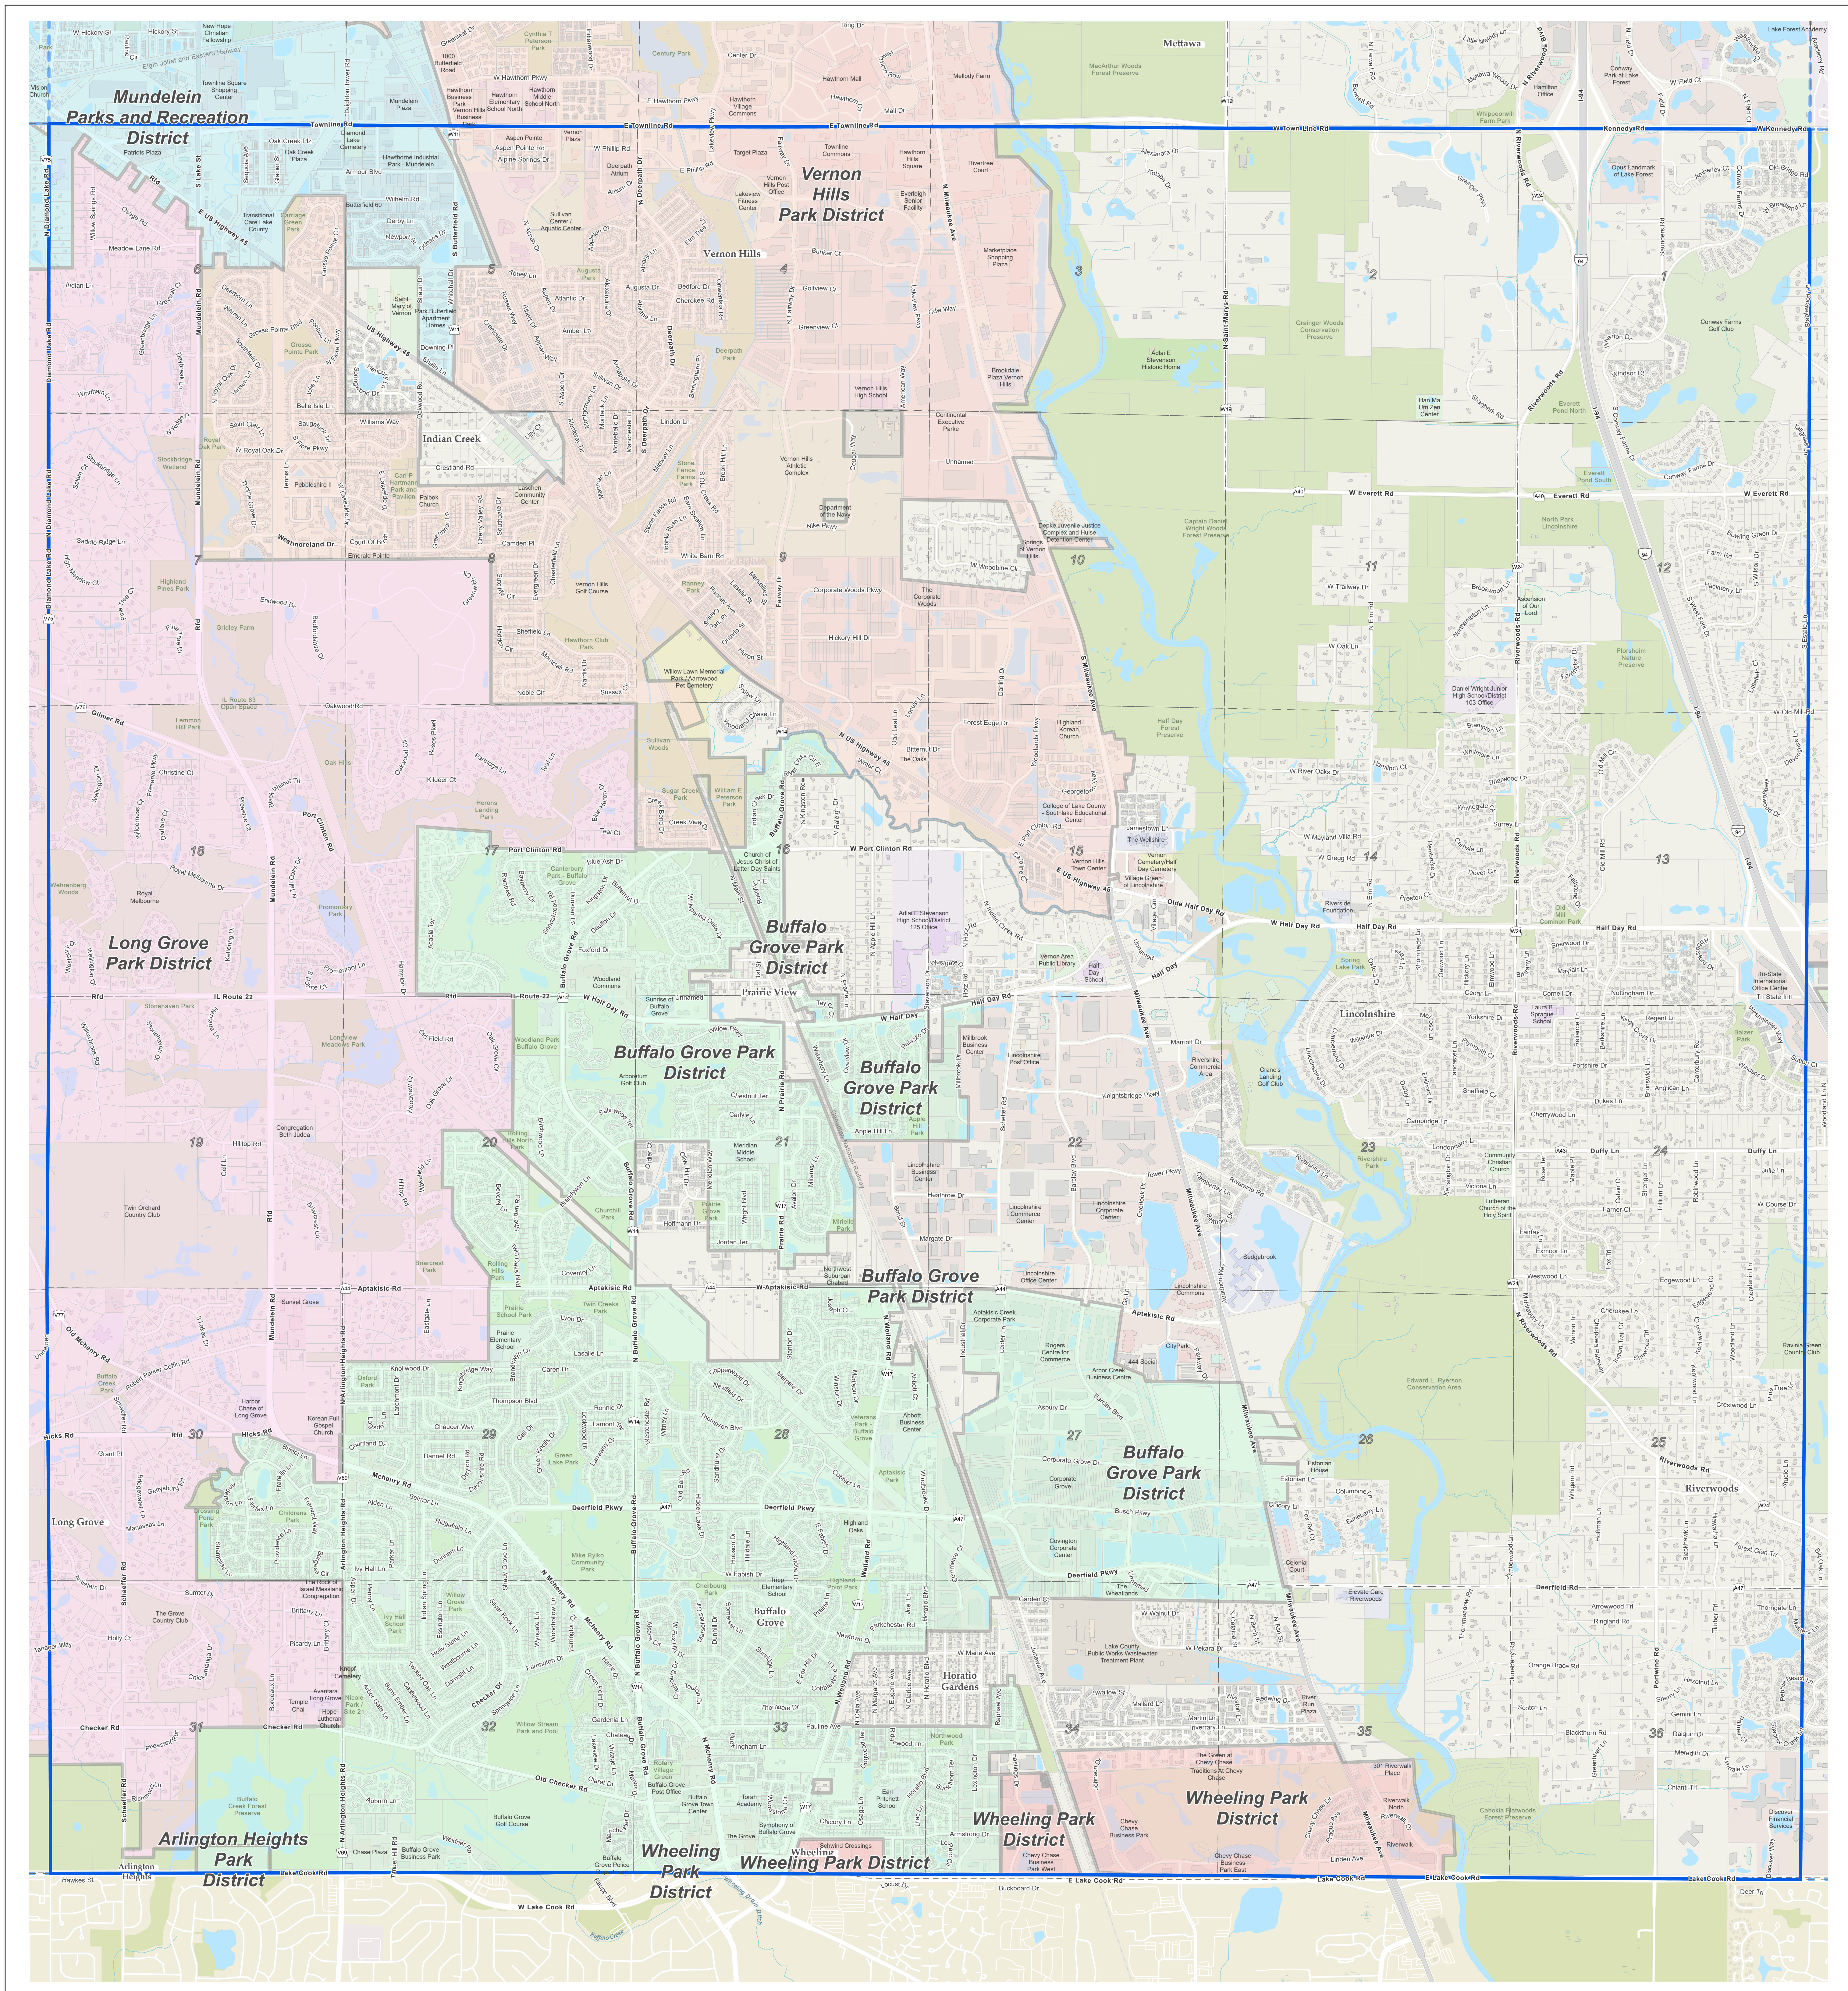

# Vernon - Park Districts

Prepared by:  
Lake County GIS/Mapping Division  
18 North County Street  
Waukegan, Illinois 60085  
(847) 377-2388

## Map Legend

- Water
- Parks and Forest Preserves
- Building Footprint
- Township Boundary
- Tax Parcels
- District Boundary

Revised:  
2023