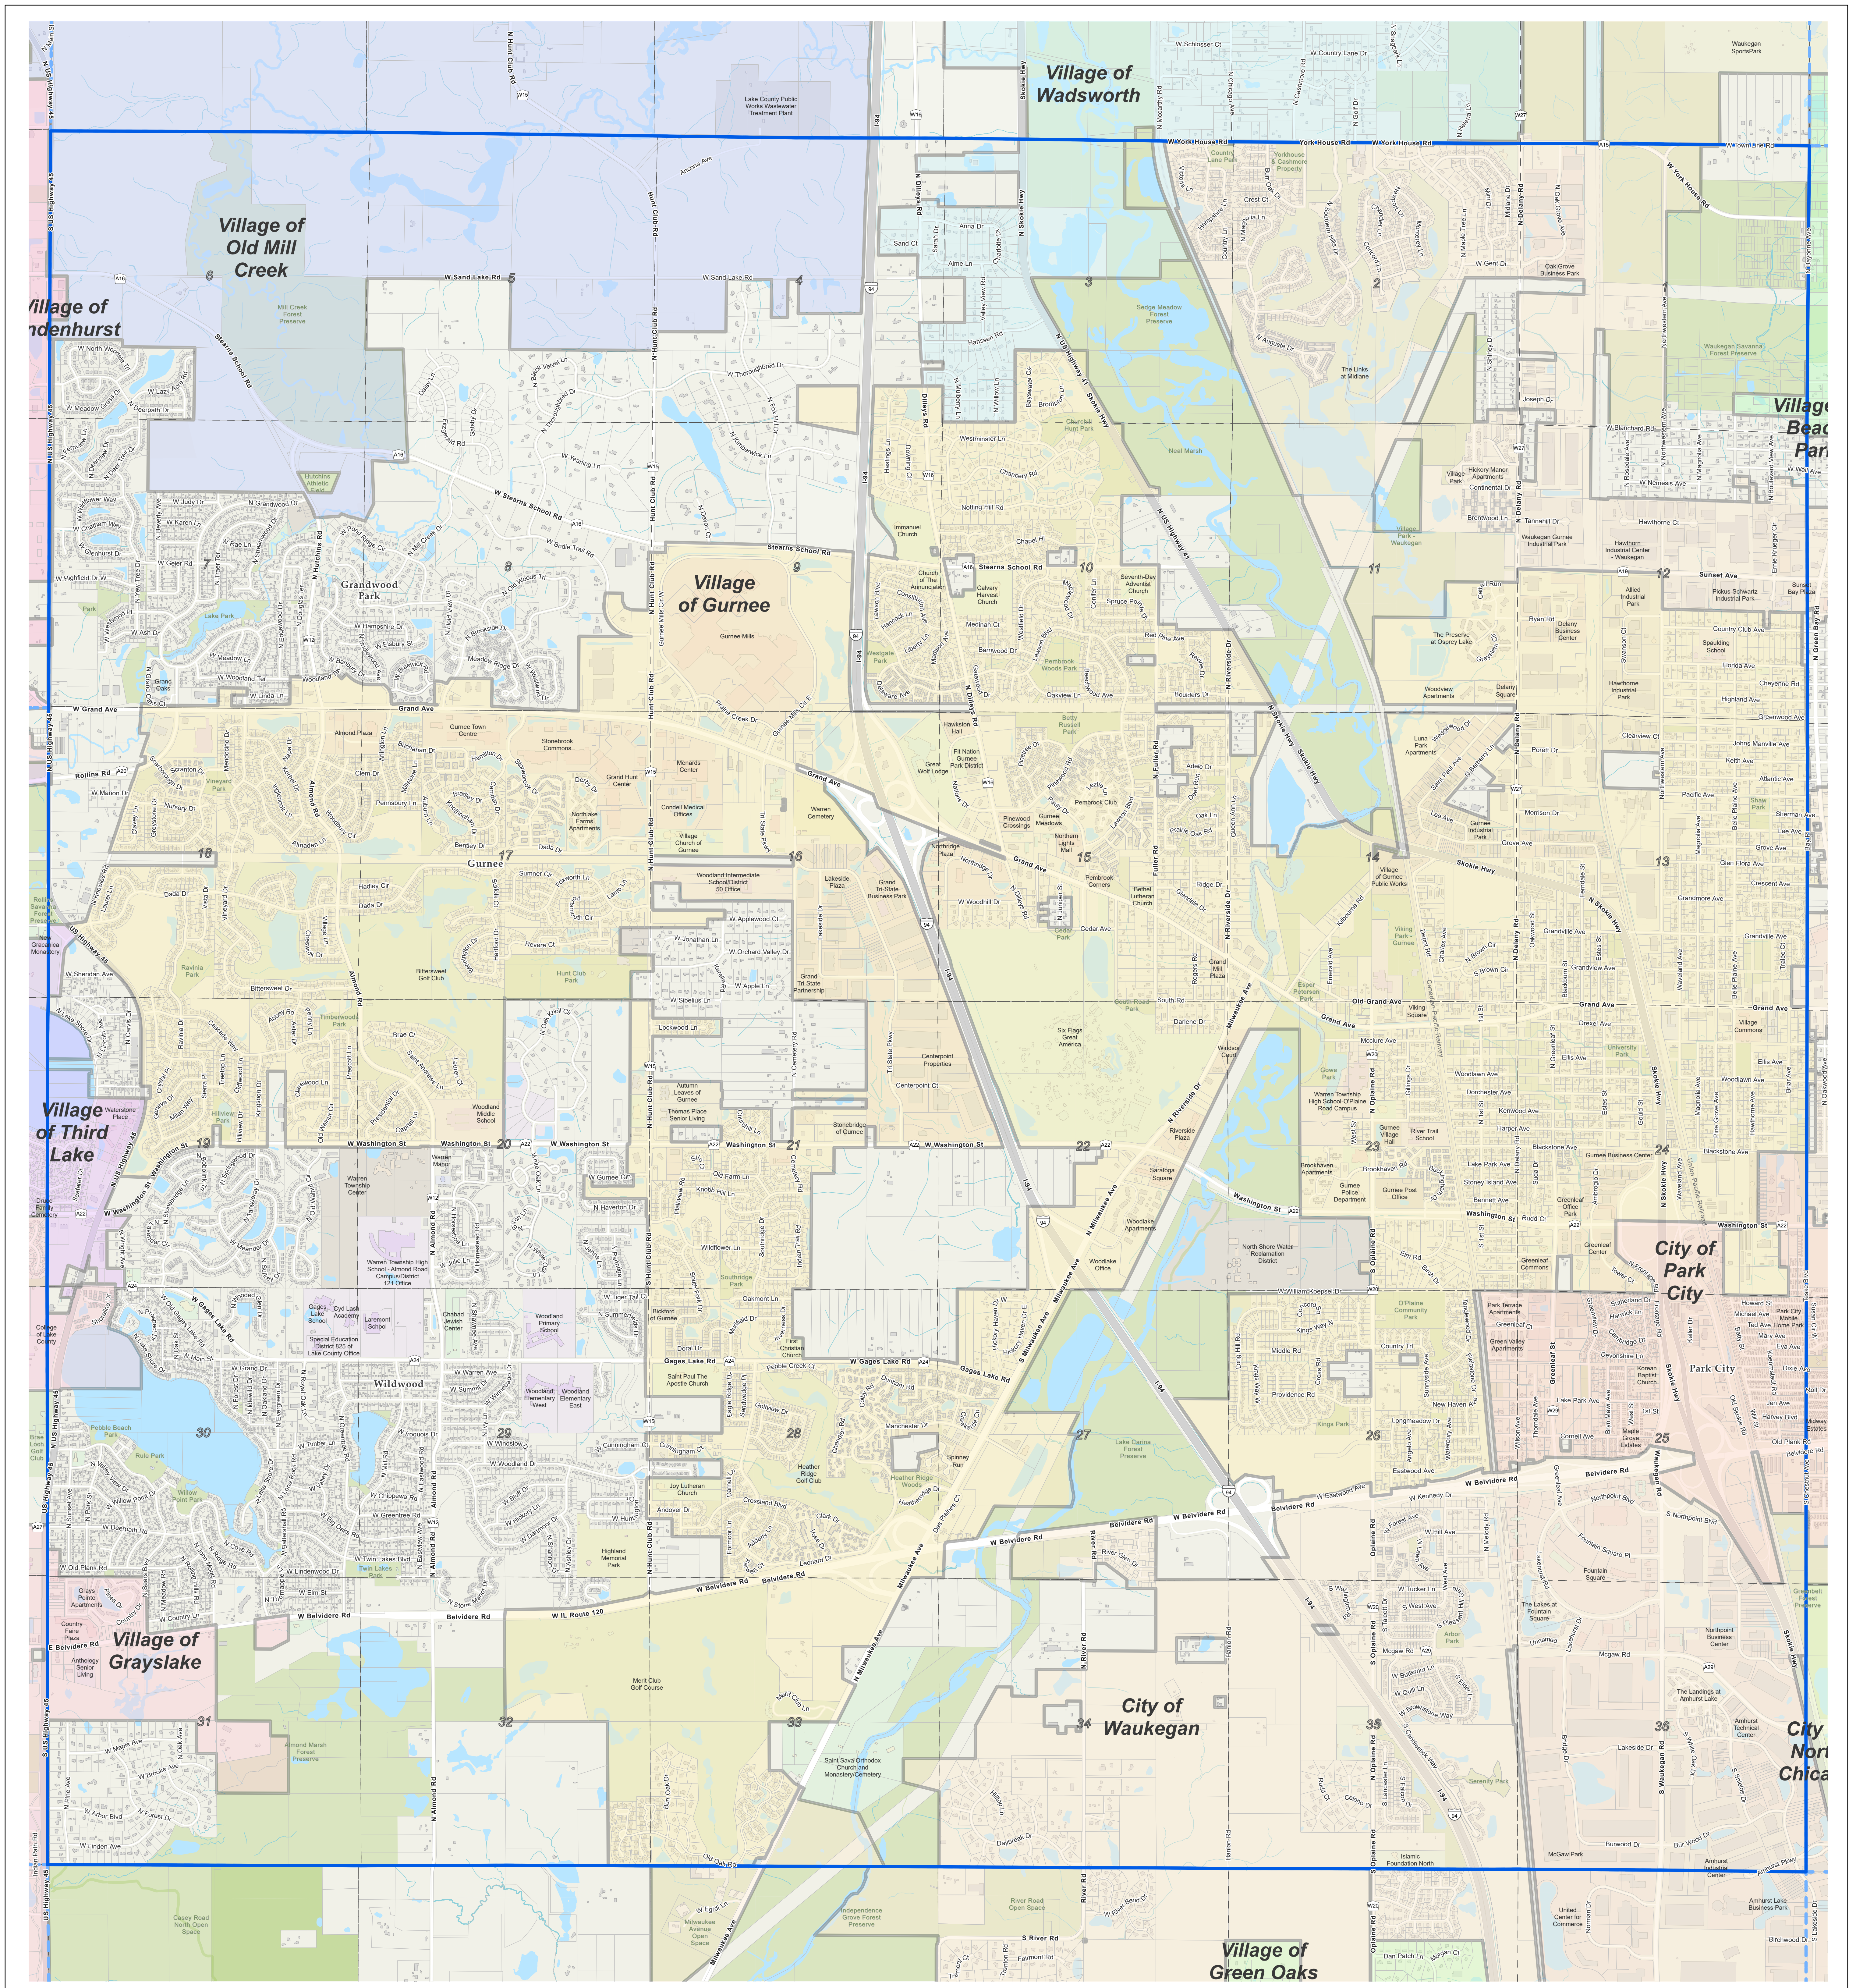

Warren Township - City and Village

Prepared by:
Lake County GIS/Mapping Division
18 North County Street
Waukegan, Illinois 60085
(847) 377-2388

1,000 0 1,000 2,000 3,000 Feet

Revised:
2023

Map Legend

- Water
- Parks and Forest Preserves
- Building Footprint
- Township Boundary
- Tax Parcels
- District Boundary