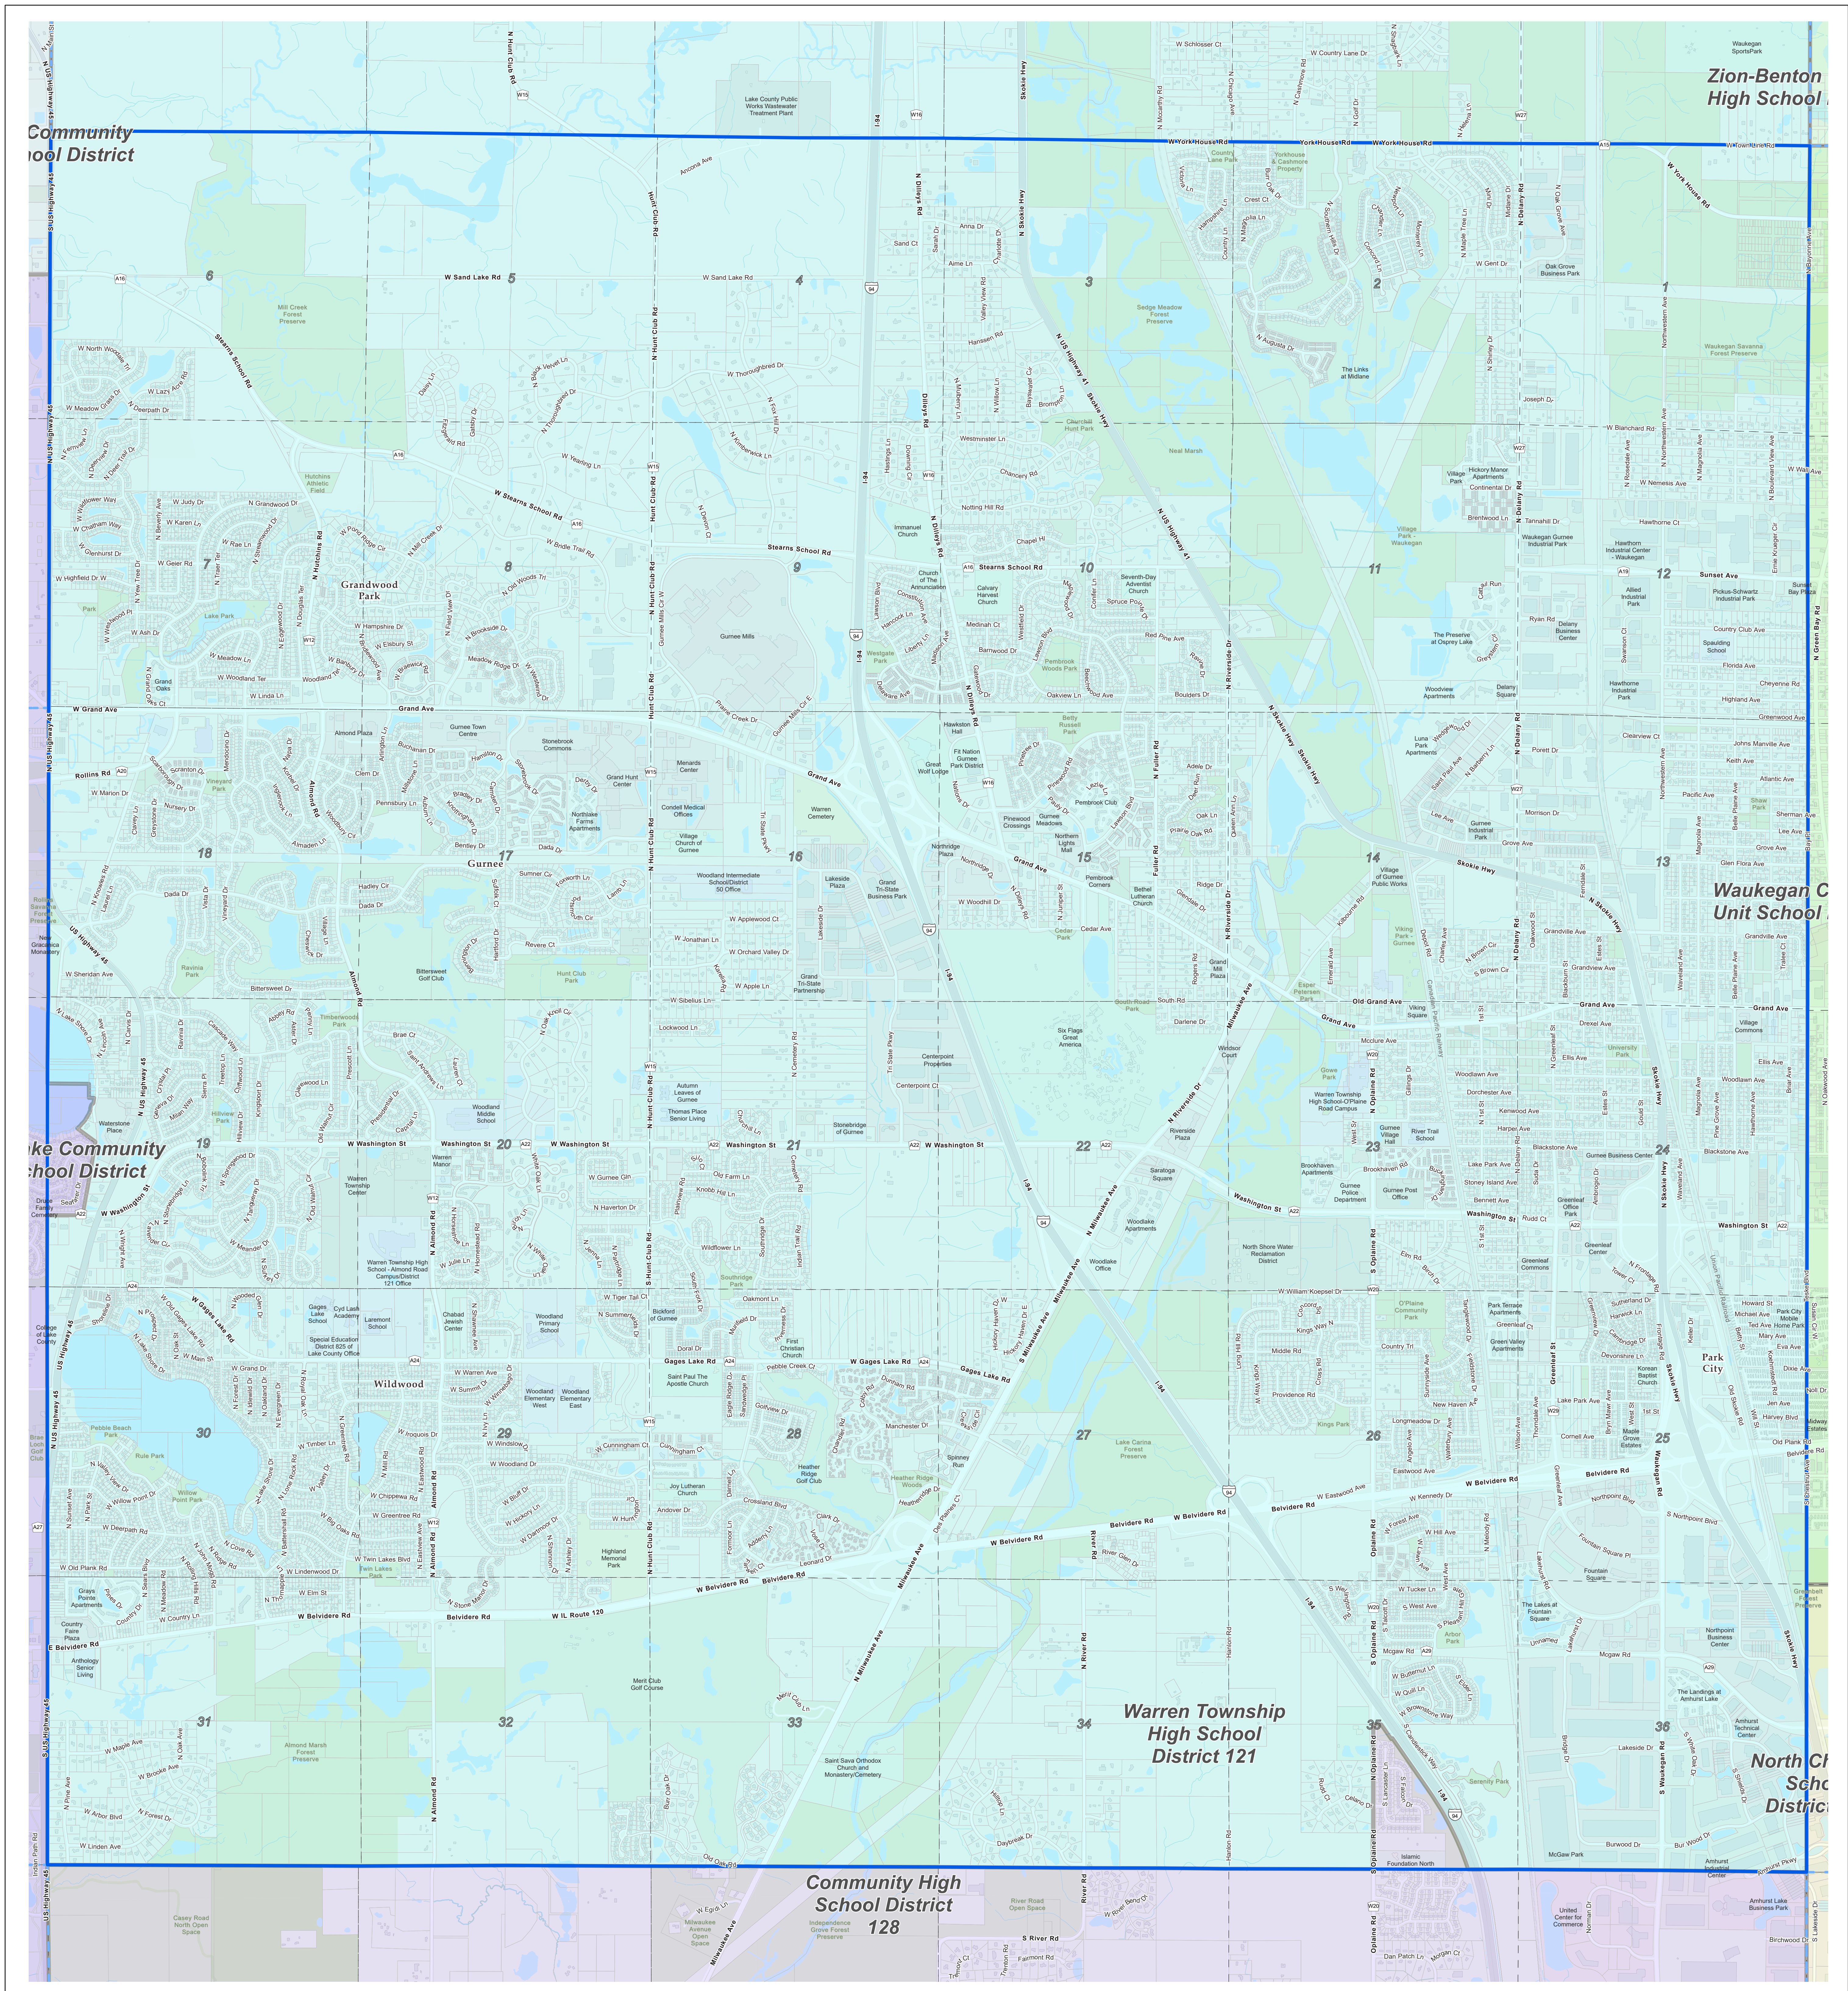

Warren - High School Districts

 Prepared by:

 Lake County GIS/Mapping Division

 18 North County Street

 Waukegan, Illinois 60085

 (847) 377-2388

Revised:

 2023

Map Legend

	Water		Township Boundary
	Parks and Forest Preserves		Tax Parcels
	Building Footprint		District Boundary