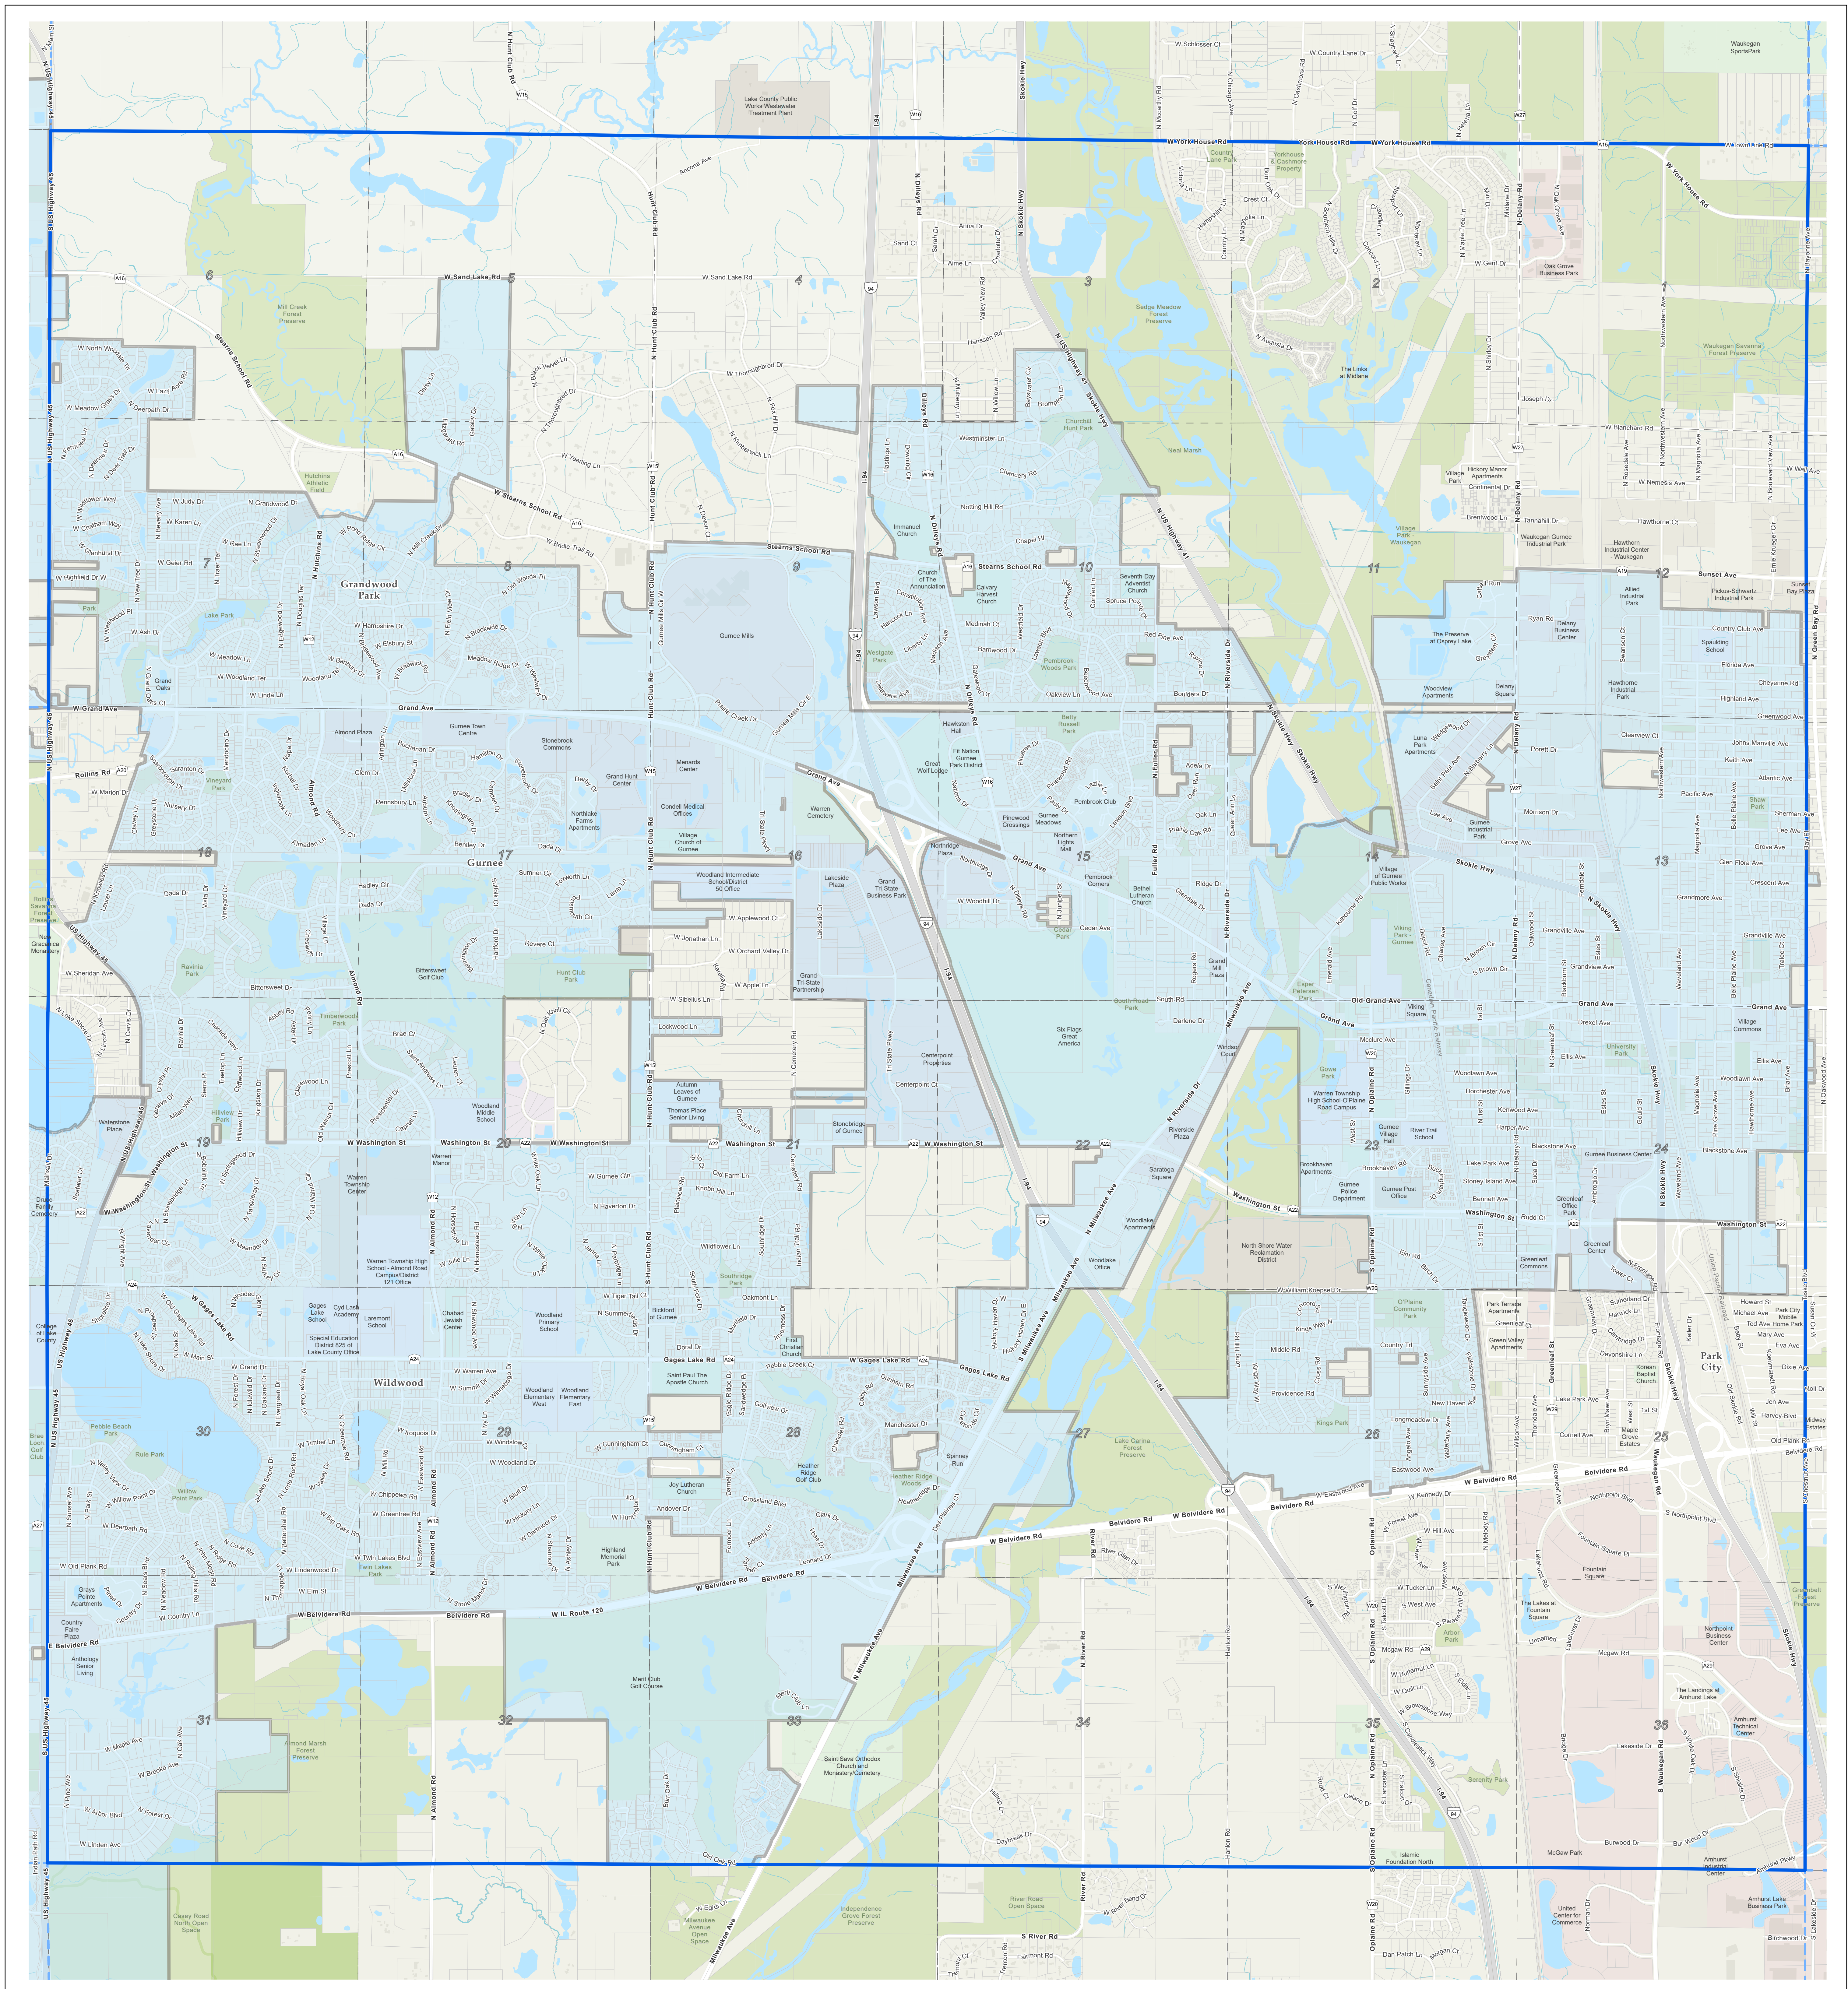

Warren - Lake County Joint Action Water Agency

Map Legend

- Water
- Parks and Forest Preserves
- Building Footprint
- Township Boundary
- Tax Parcels
- District Boundary

Revised:
2023