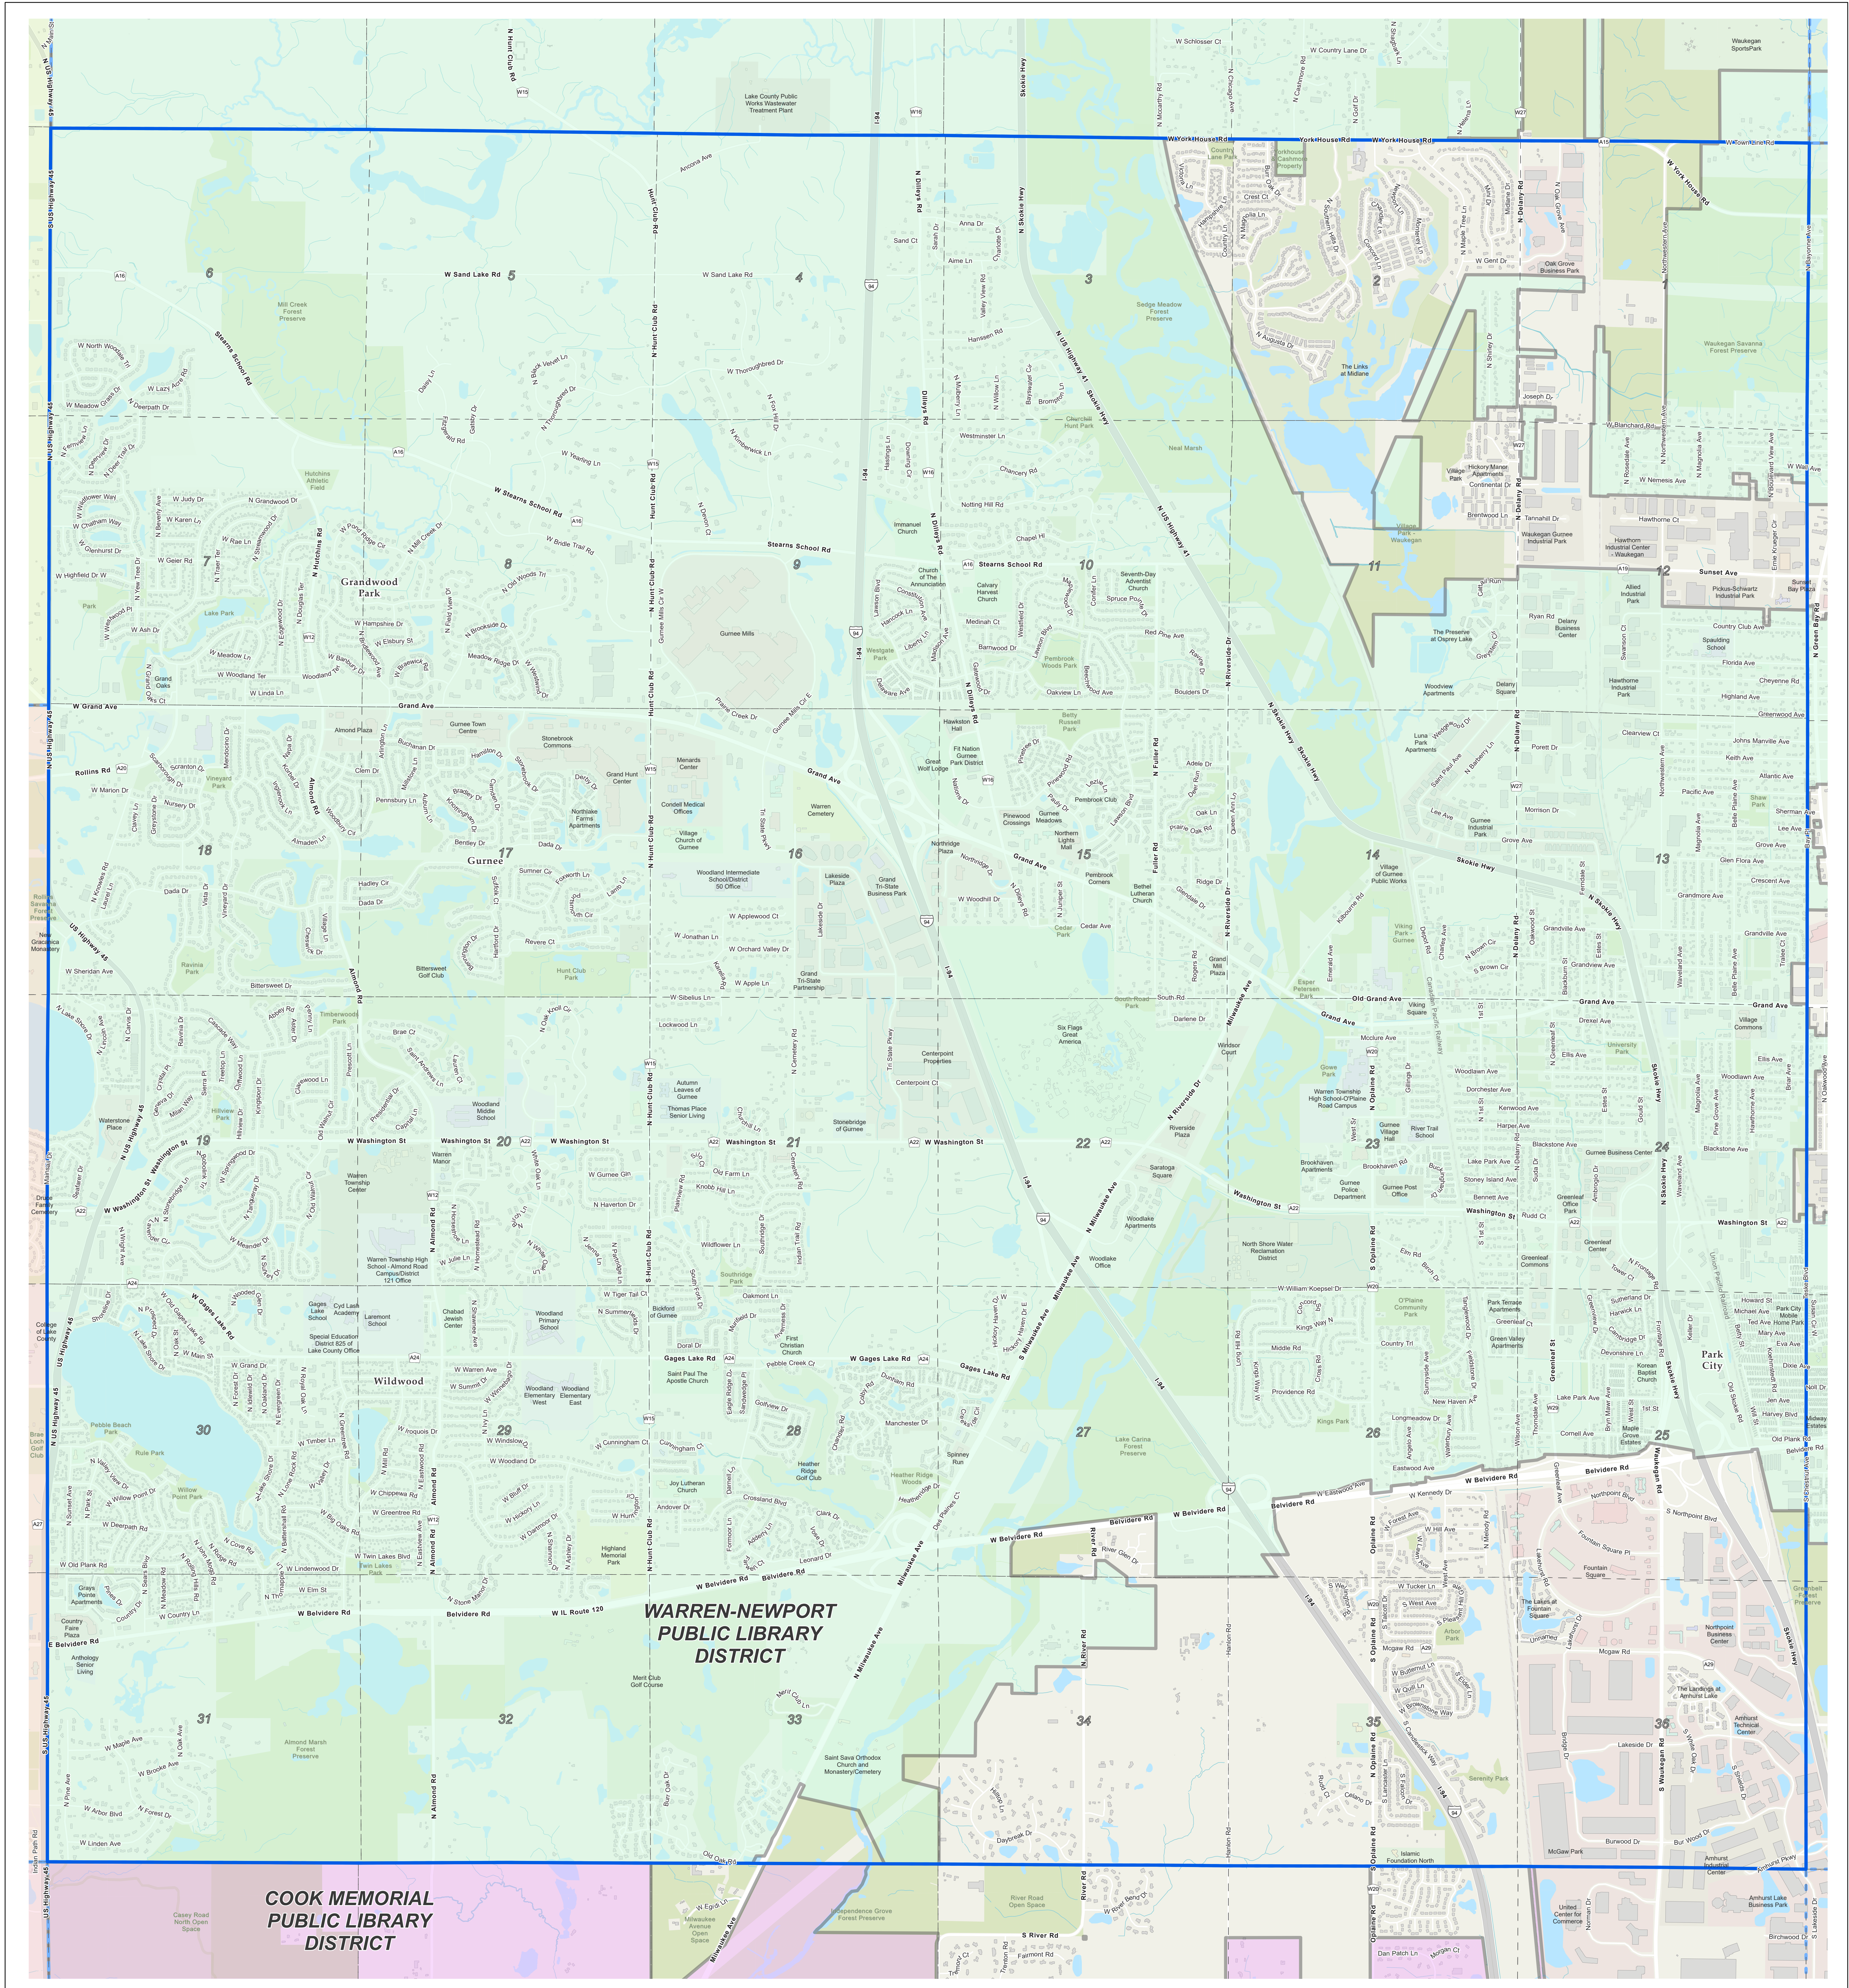

Warren - Library Districts

Map Legend

 Water	 Township Boundary
 Parks and Forest Preserves	 Tax Parcels
 Building Footprint	 District Boundary

Revised: 2024