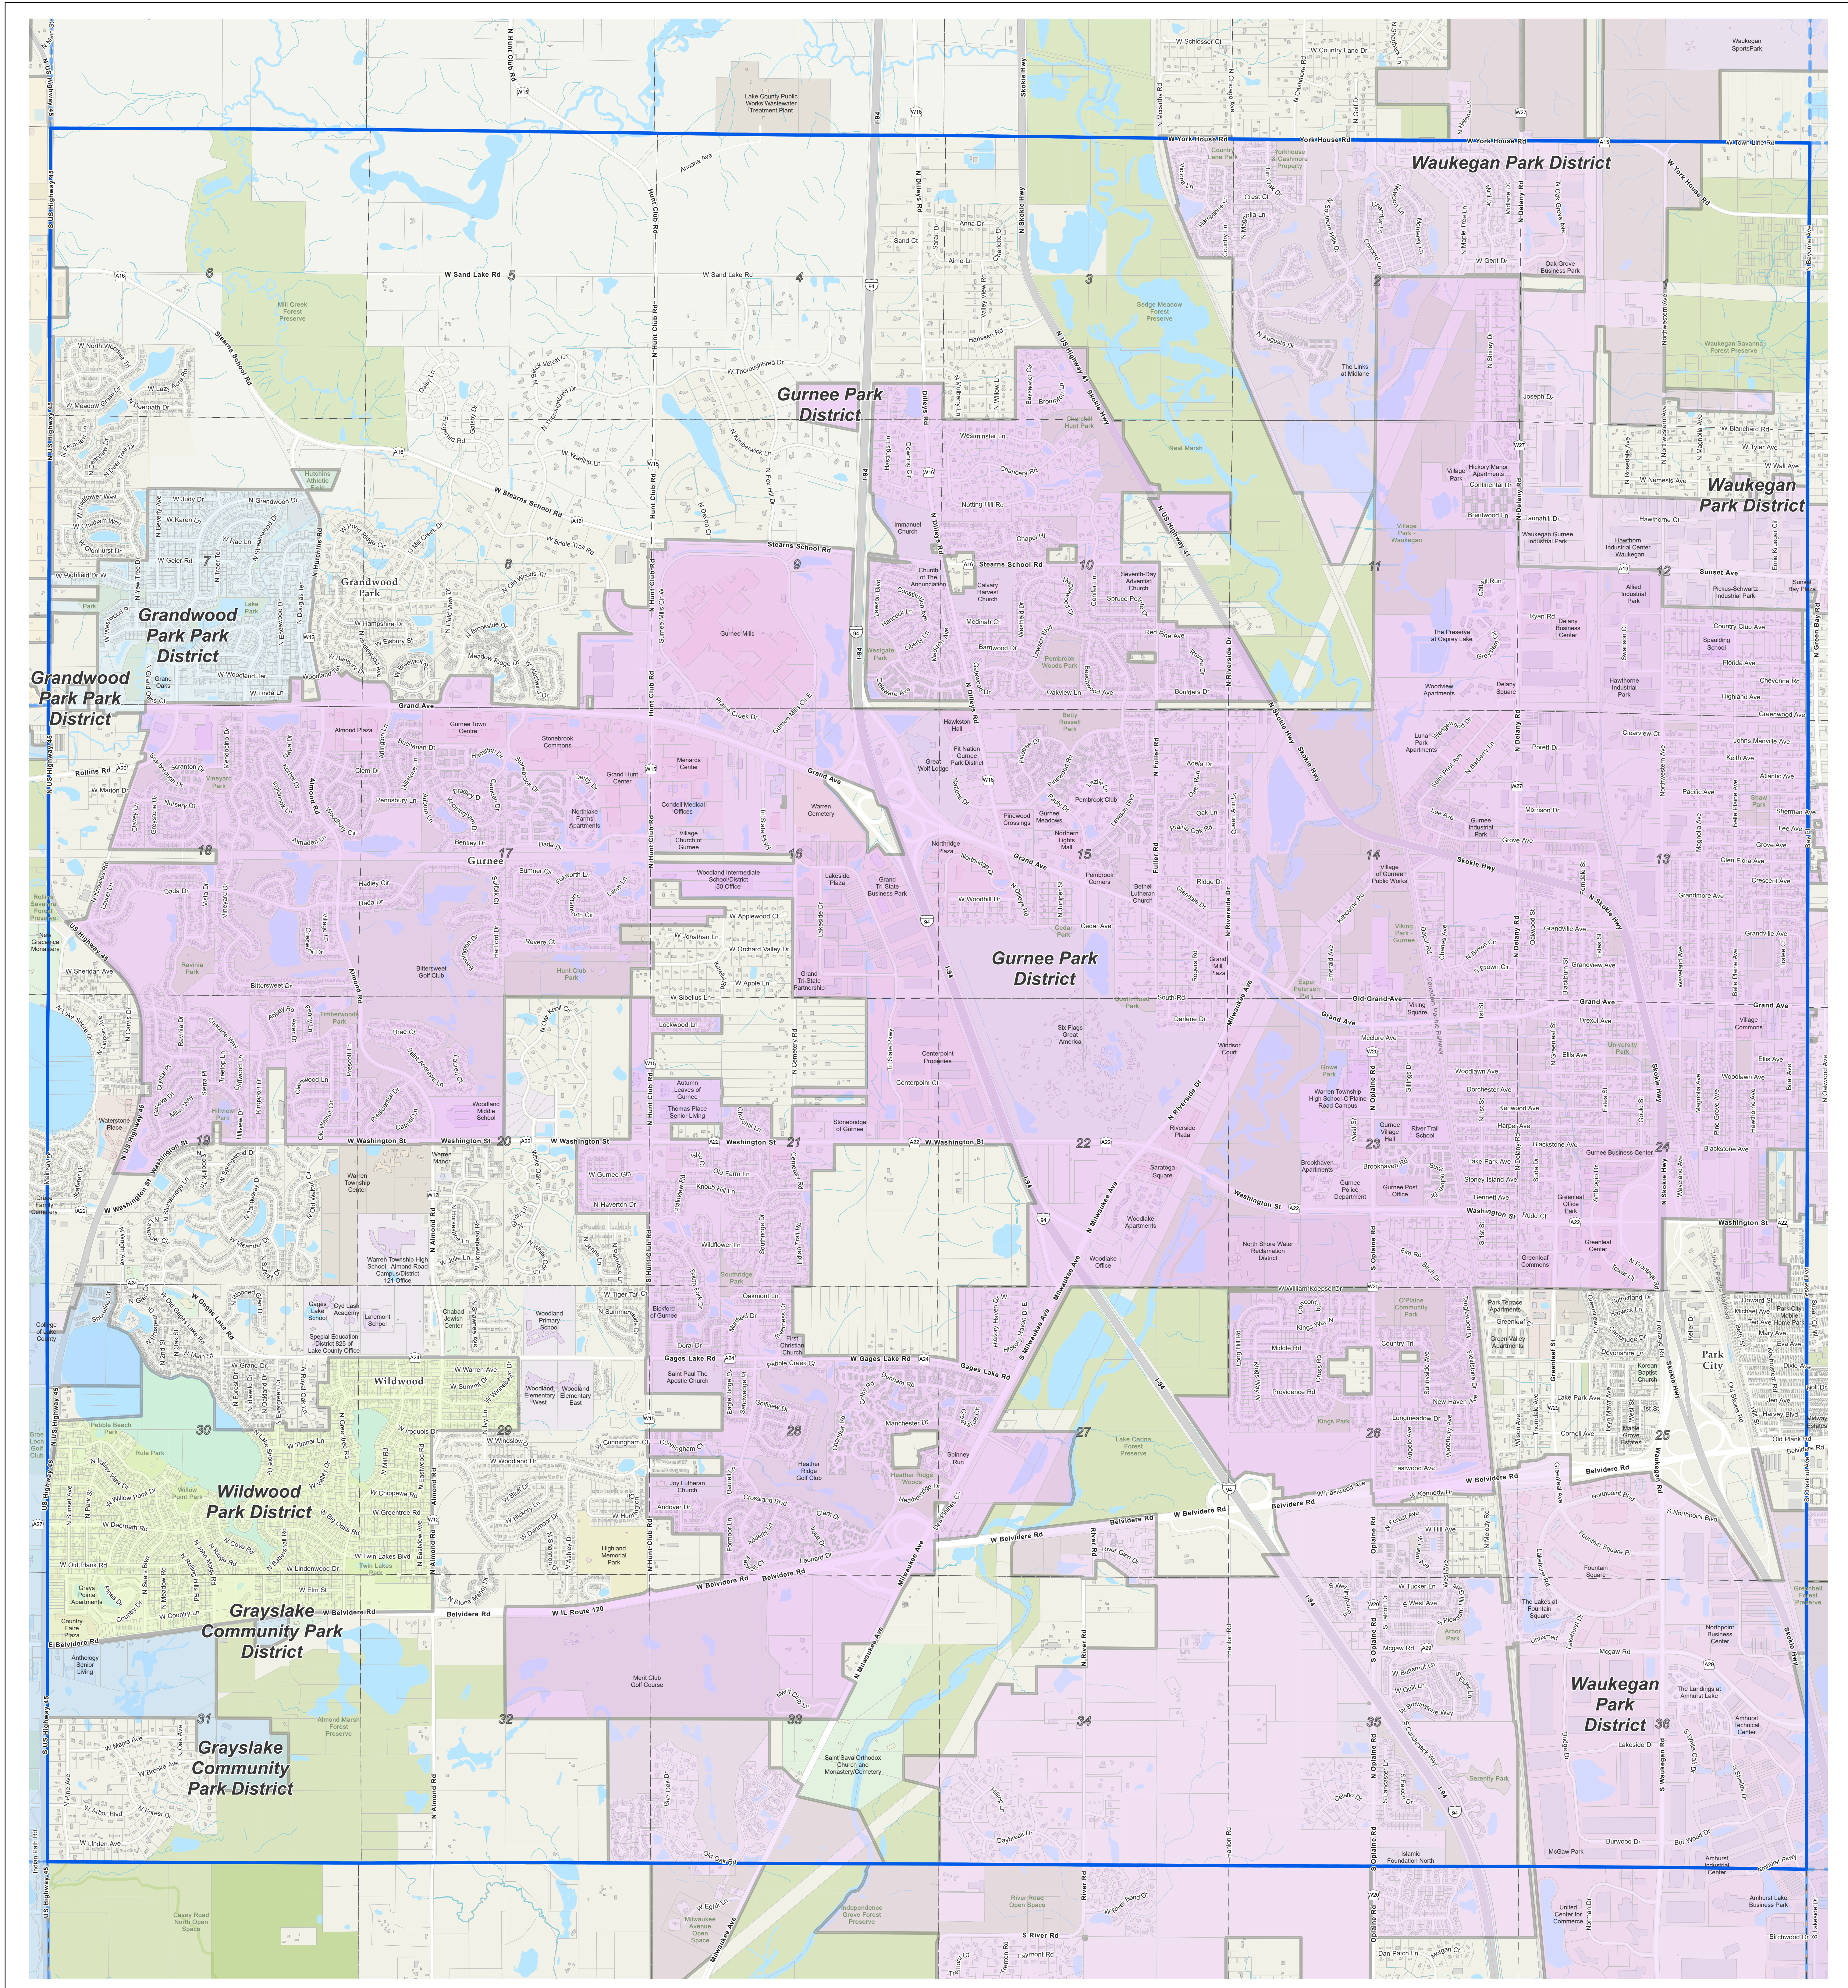

Warren - Park Districts

Prepared by:
Lake County GIS/Mapping Division
18 North County Street
Waukegan, Illinois 60085
(847) 377-2388

Map Legend

- Water
- Parks and Forest Preserves
- Building Footprint
- Township Boundary
- Tax Parcels
- District Boundary