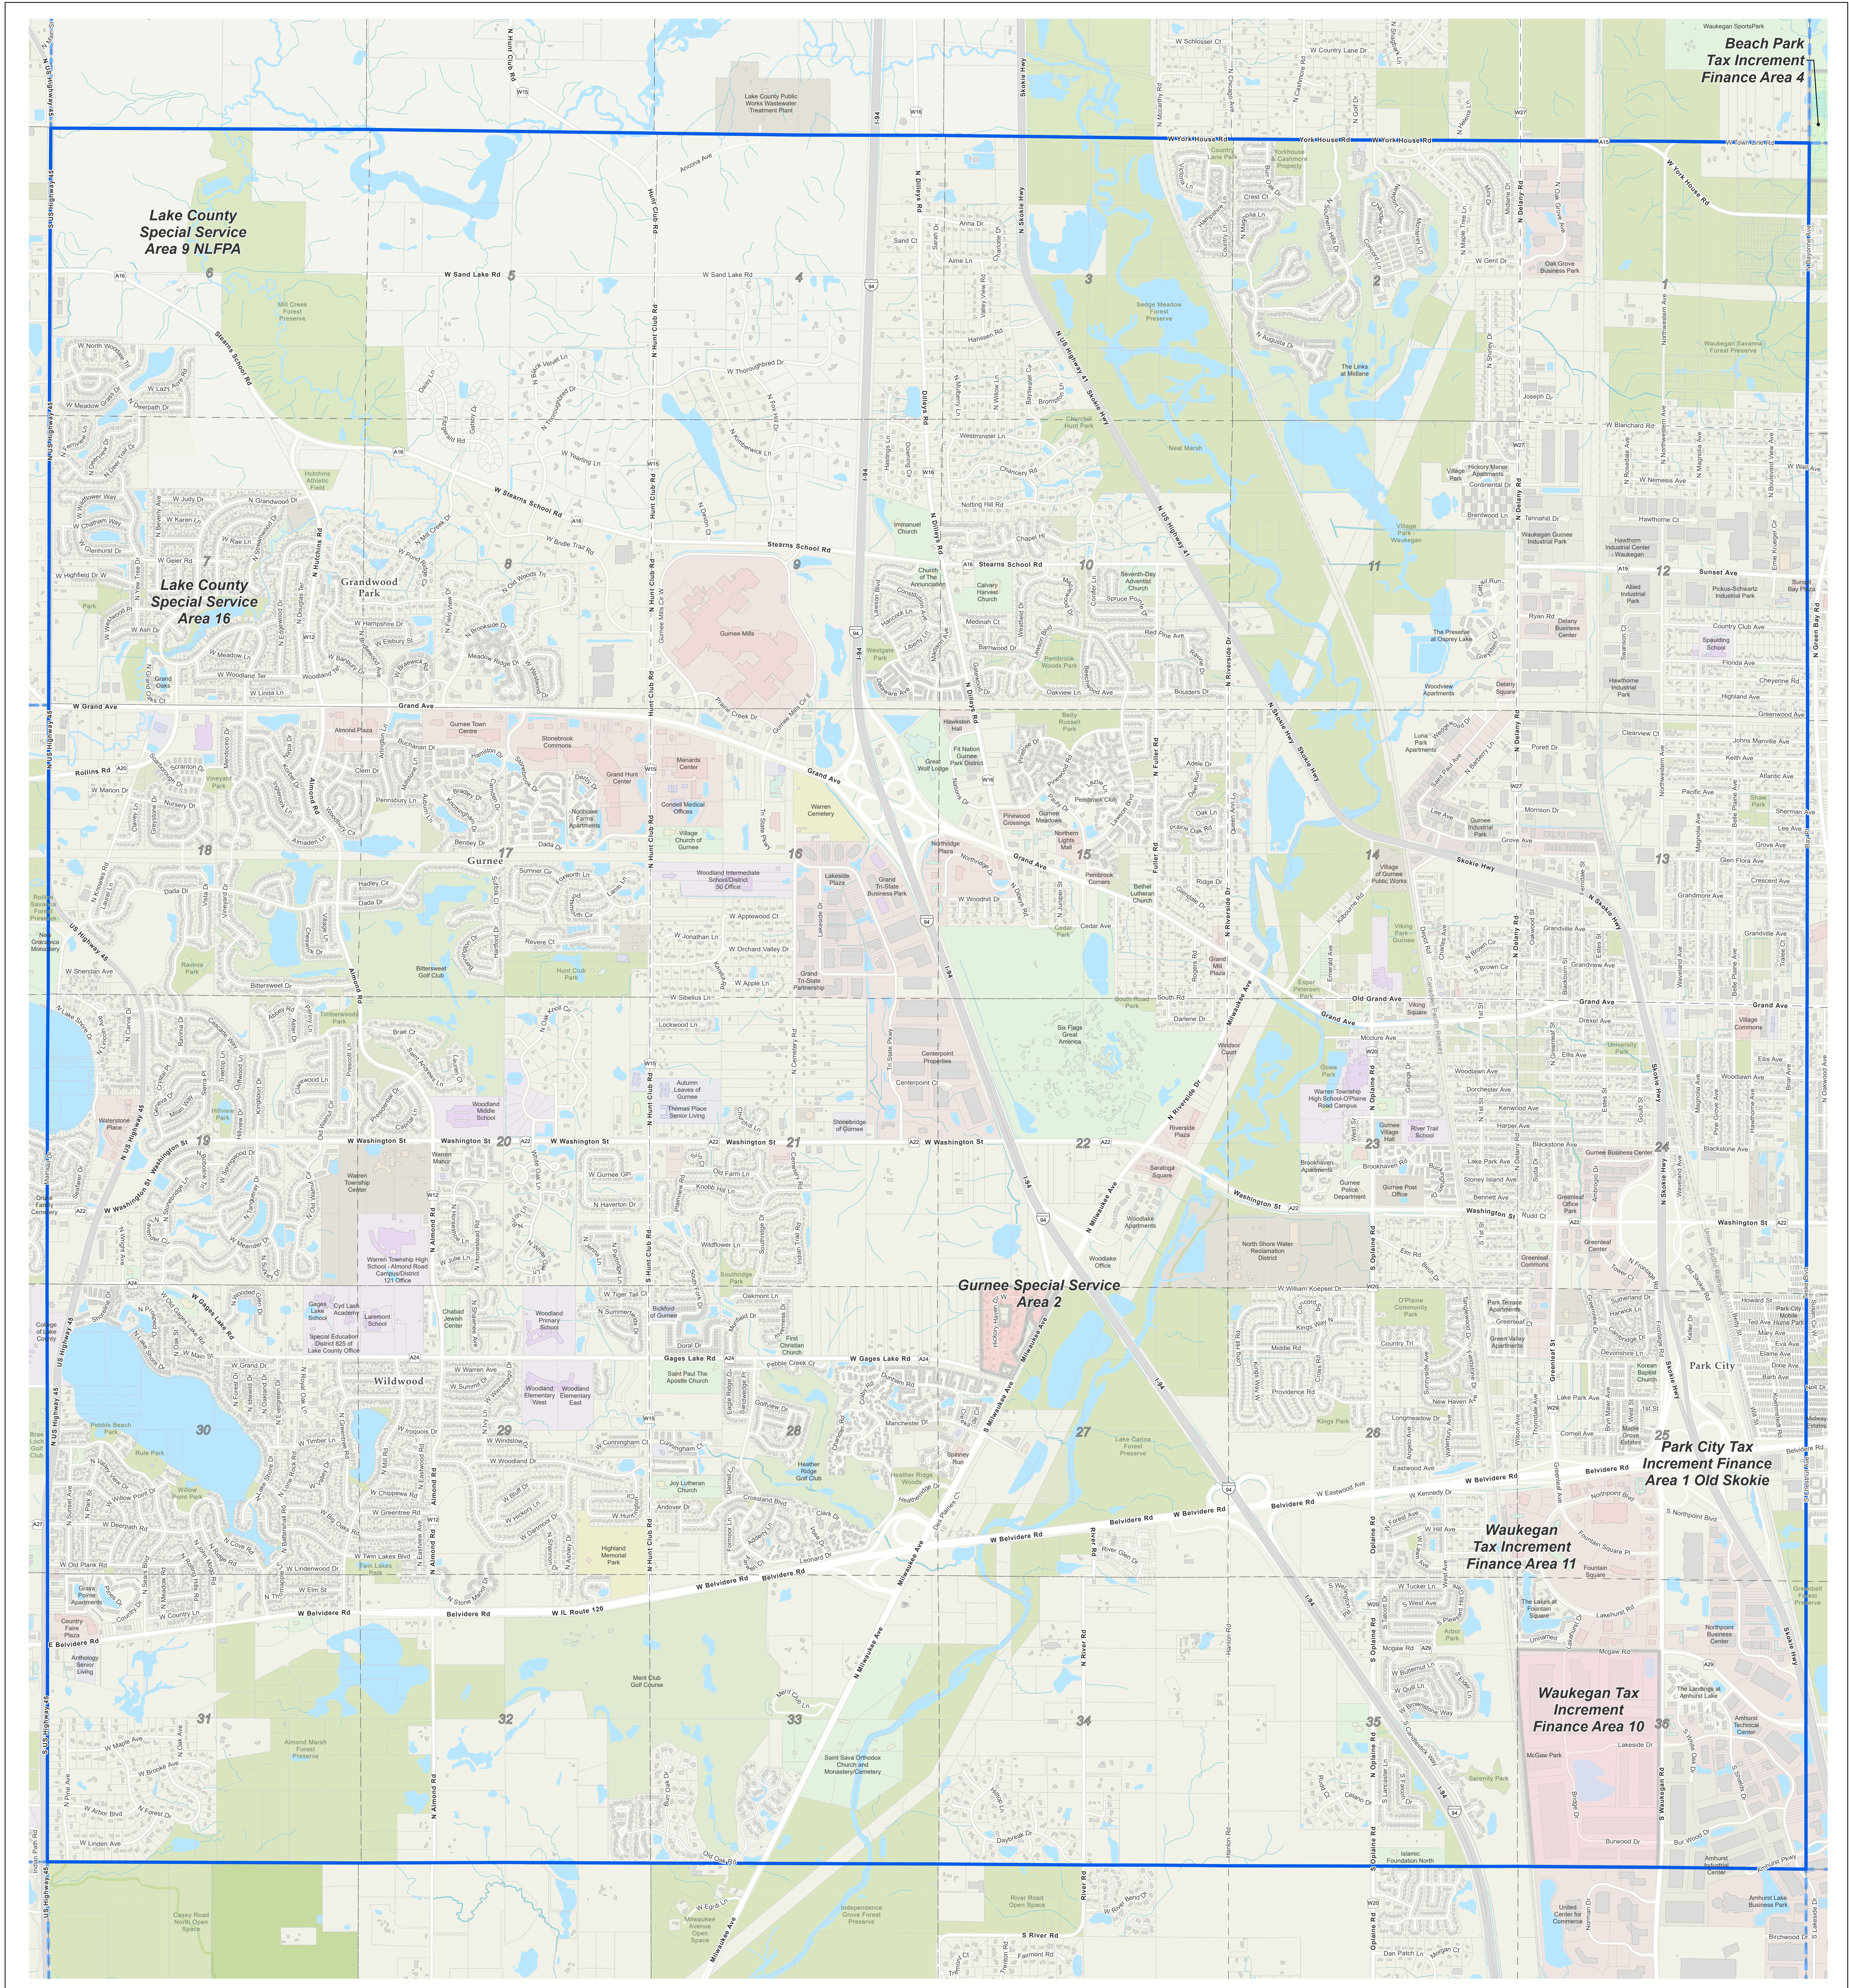

Warren - Special Service Areas

Prepared by:
Lake County GIS/Mapping Division
18 North County Street
Waukegan, Illinois 60085
(847) 377-2388

Revised:
2023

Map Legend

- Water
- Parks and Forest Preserves
- Building Footprint
- Township Boundary
- Tax Parcels
- District Boundary