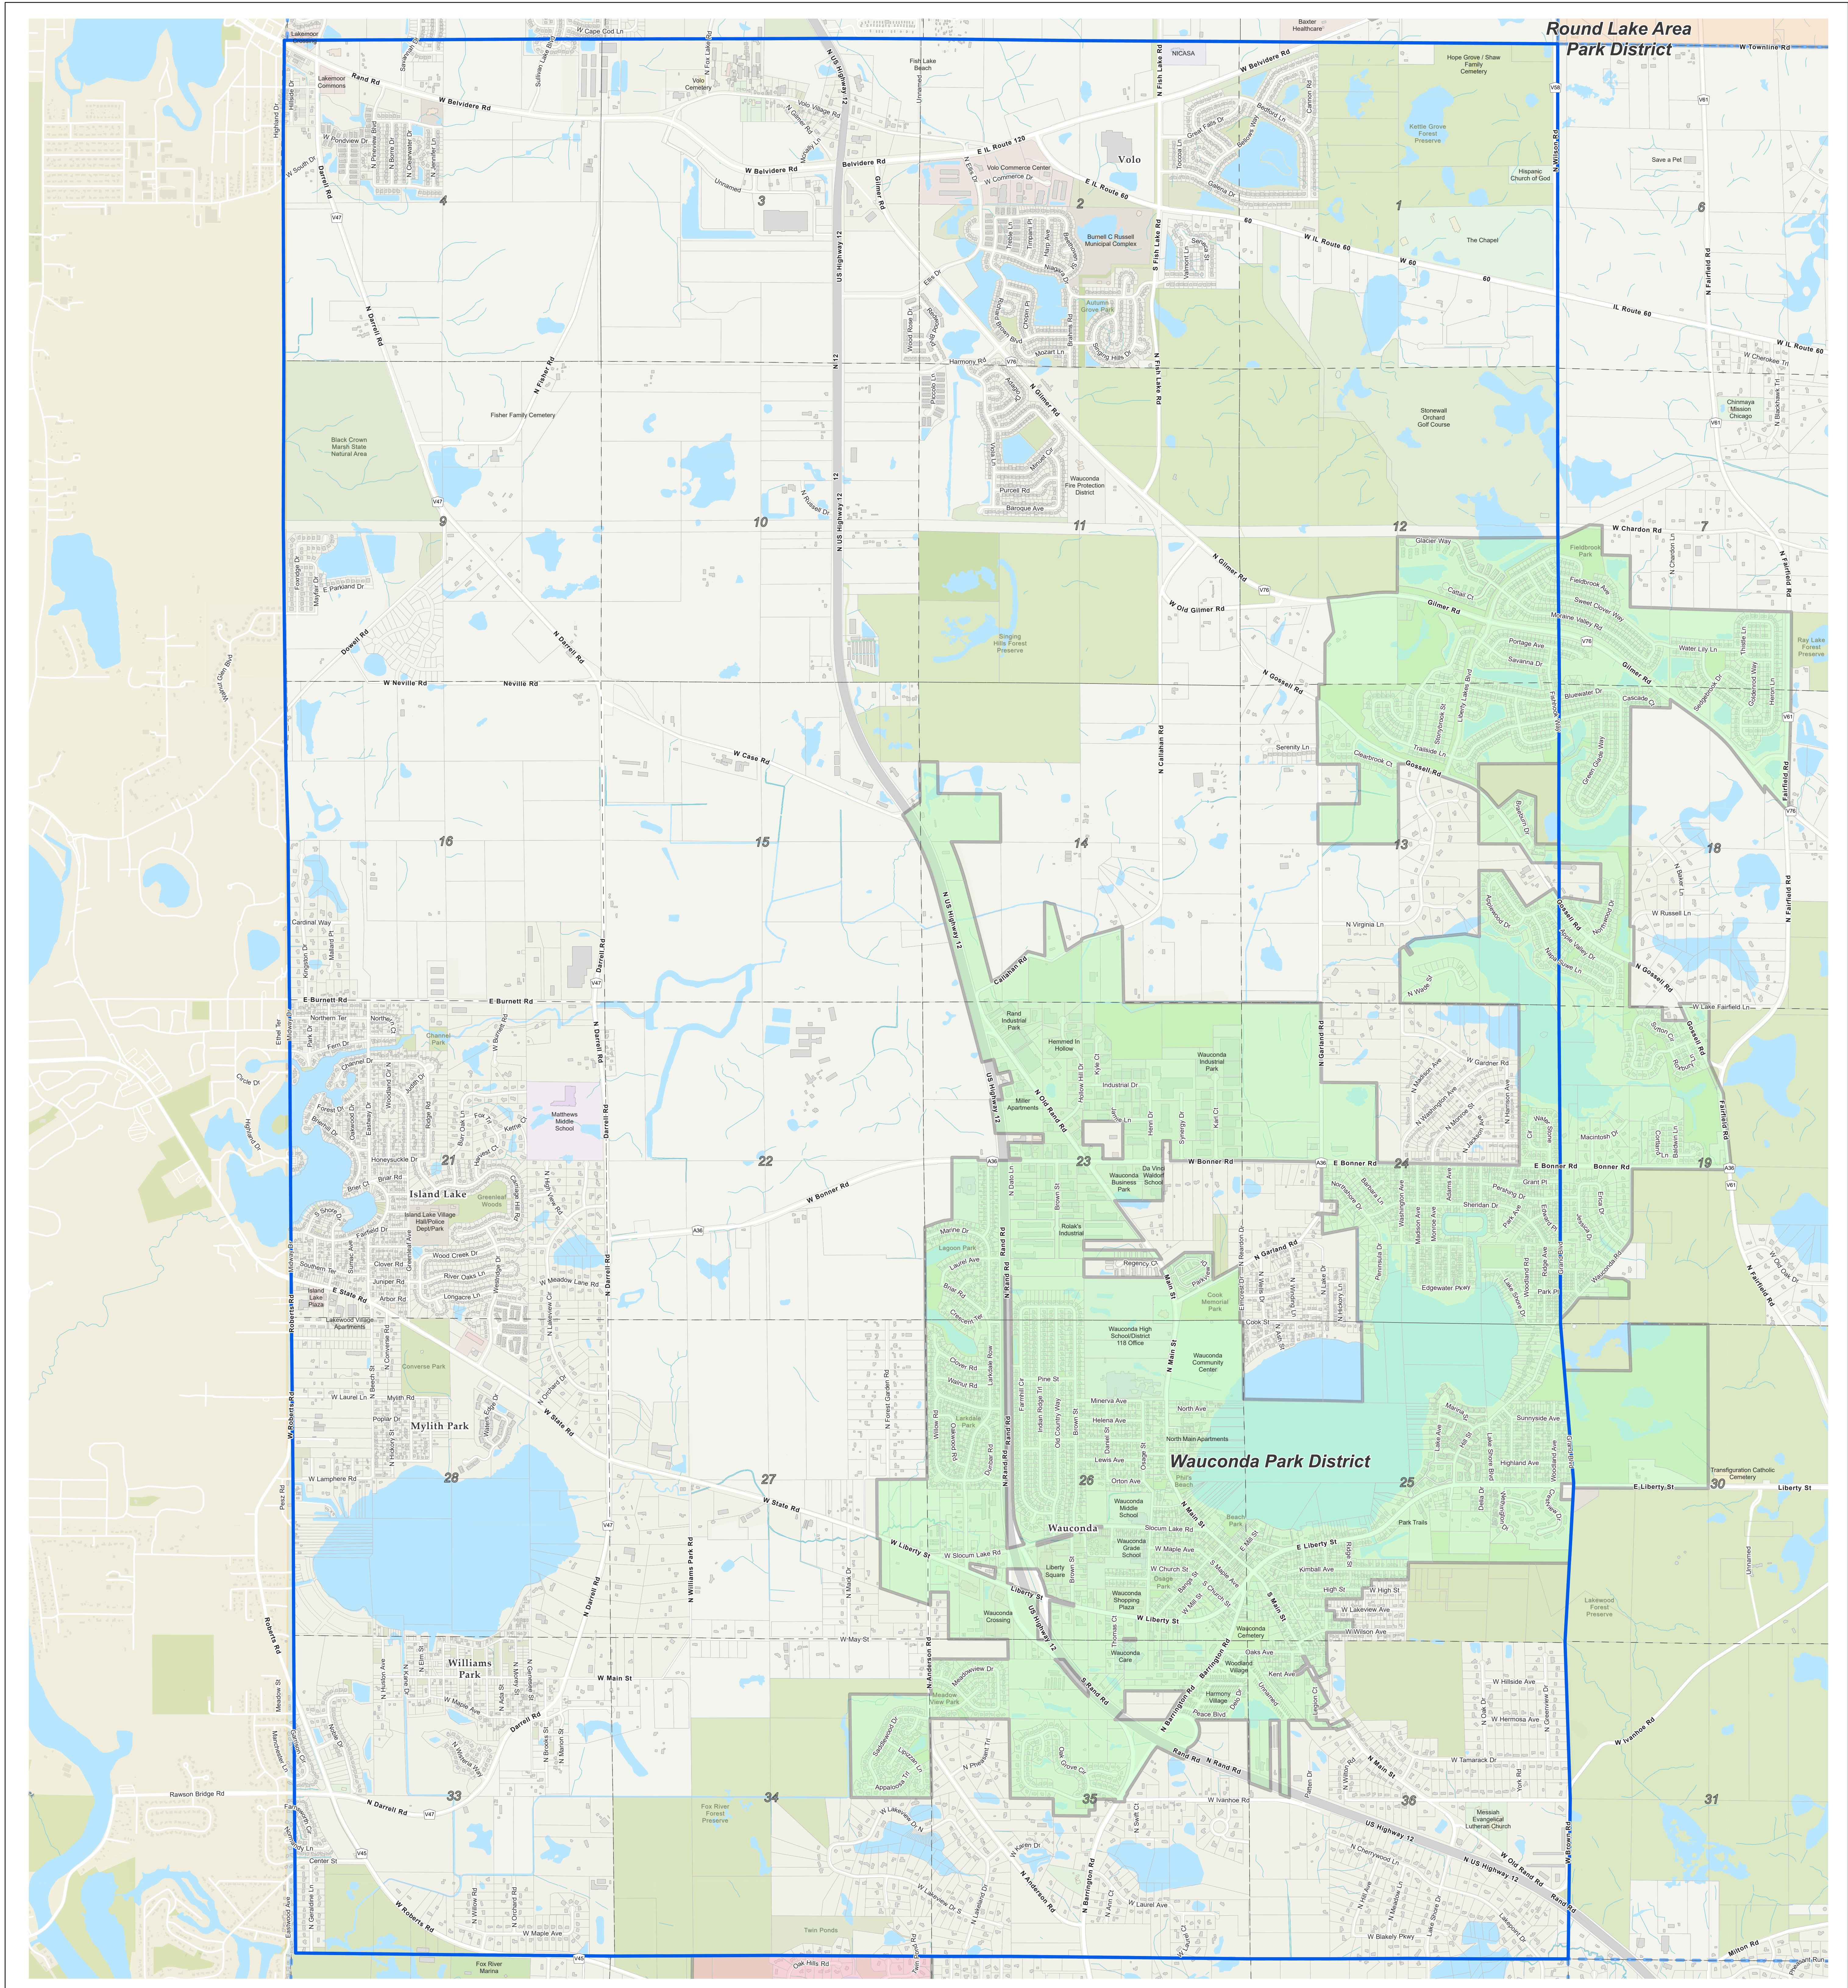

# Wauconda - Park Districts

Prepared by:  
Lake County GIS/Mapping Division  
18 North County Street  
Waukegan, Illinois 60085  
(847) 377-2388

Revised:  
2023

## Map Legend

- Water
- Parks and Forest Preserves
- Building Footprint
- Township Boundary
- Tax Parcels
- District Boundary