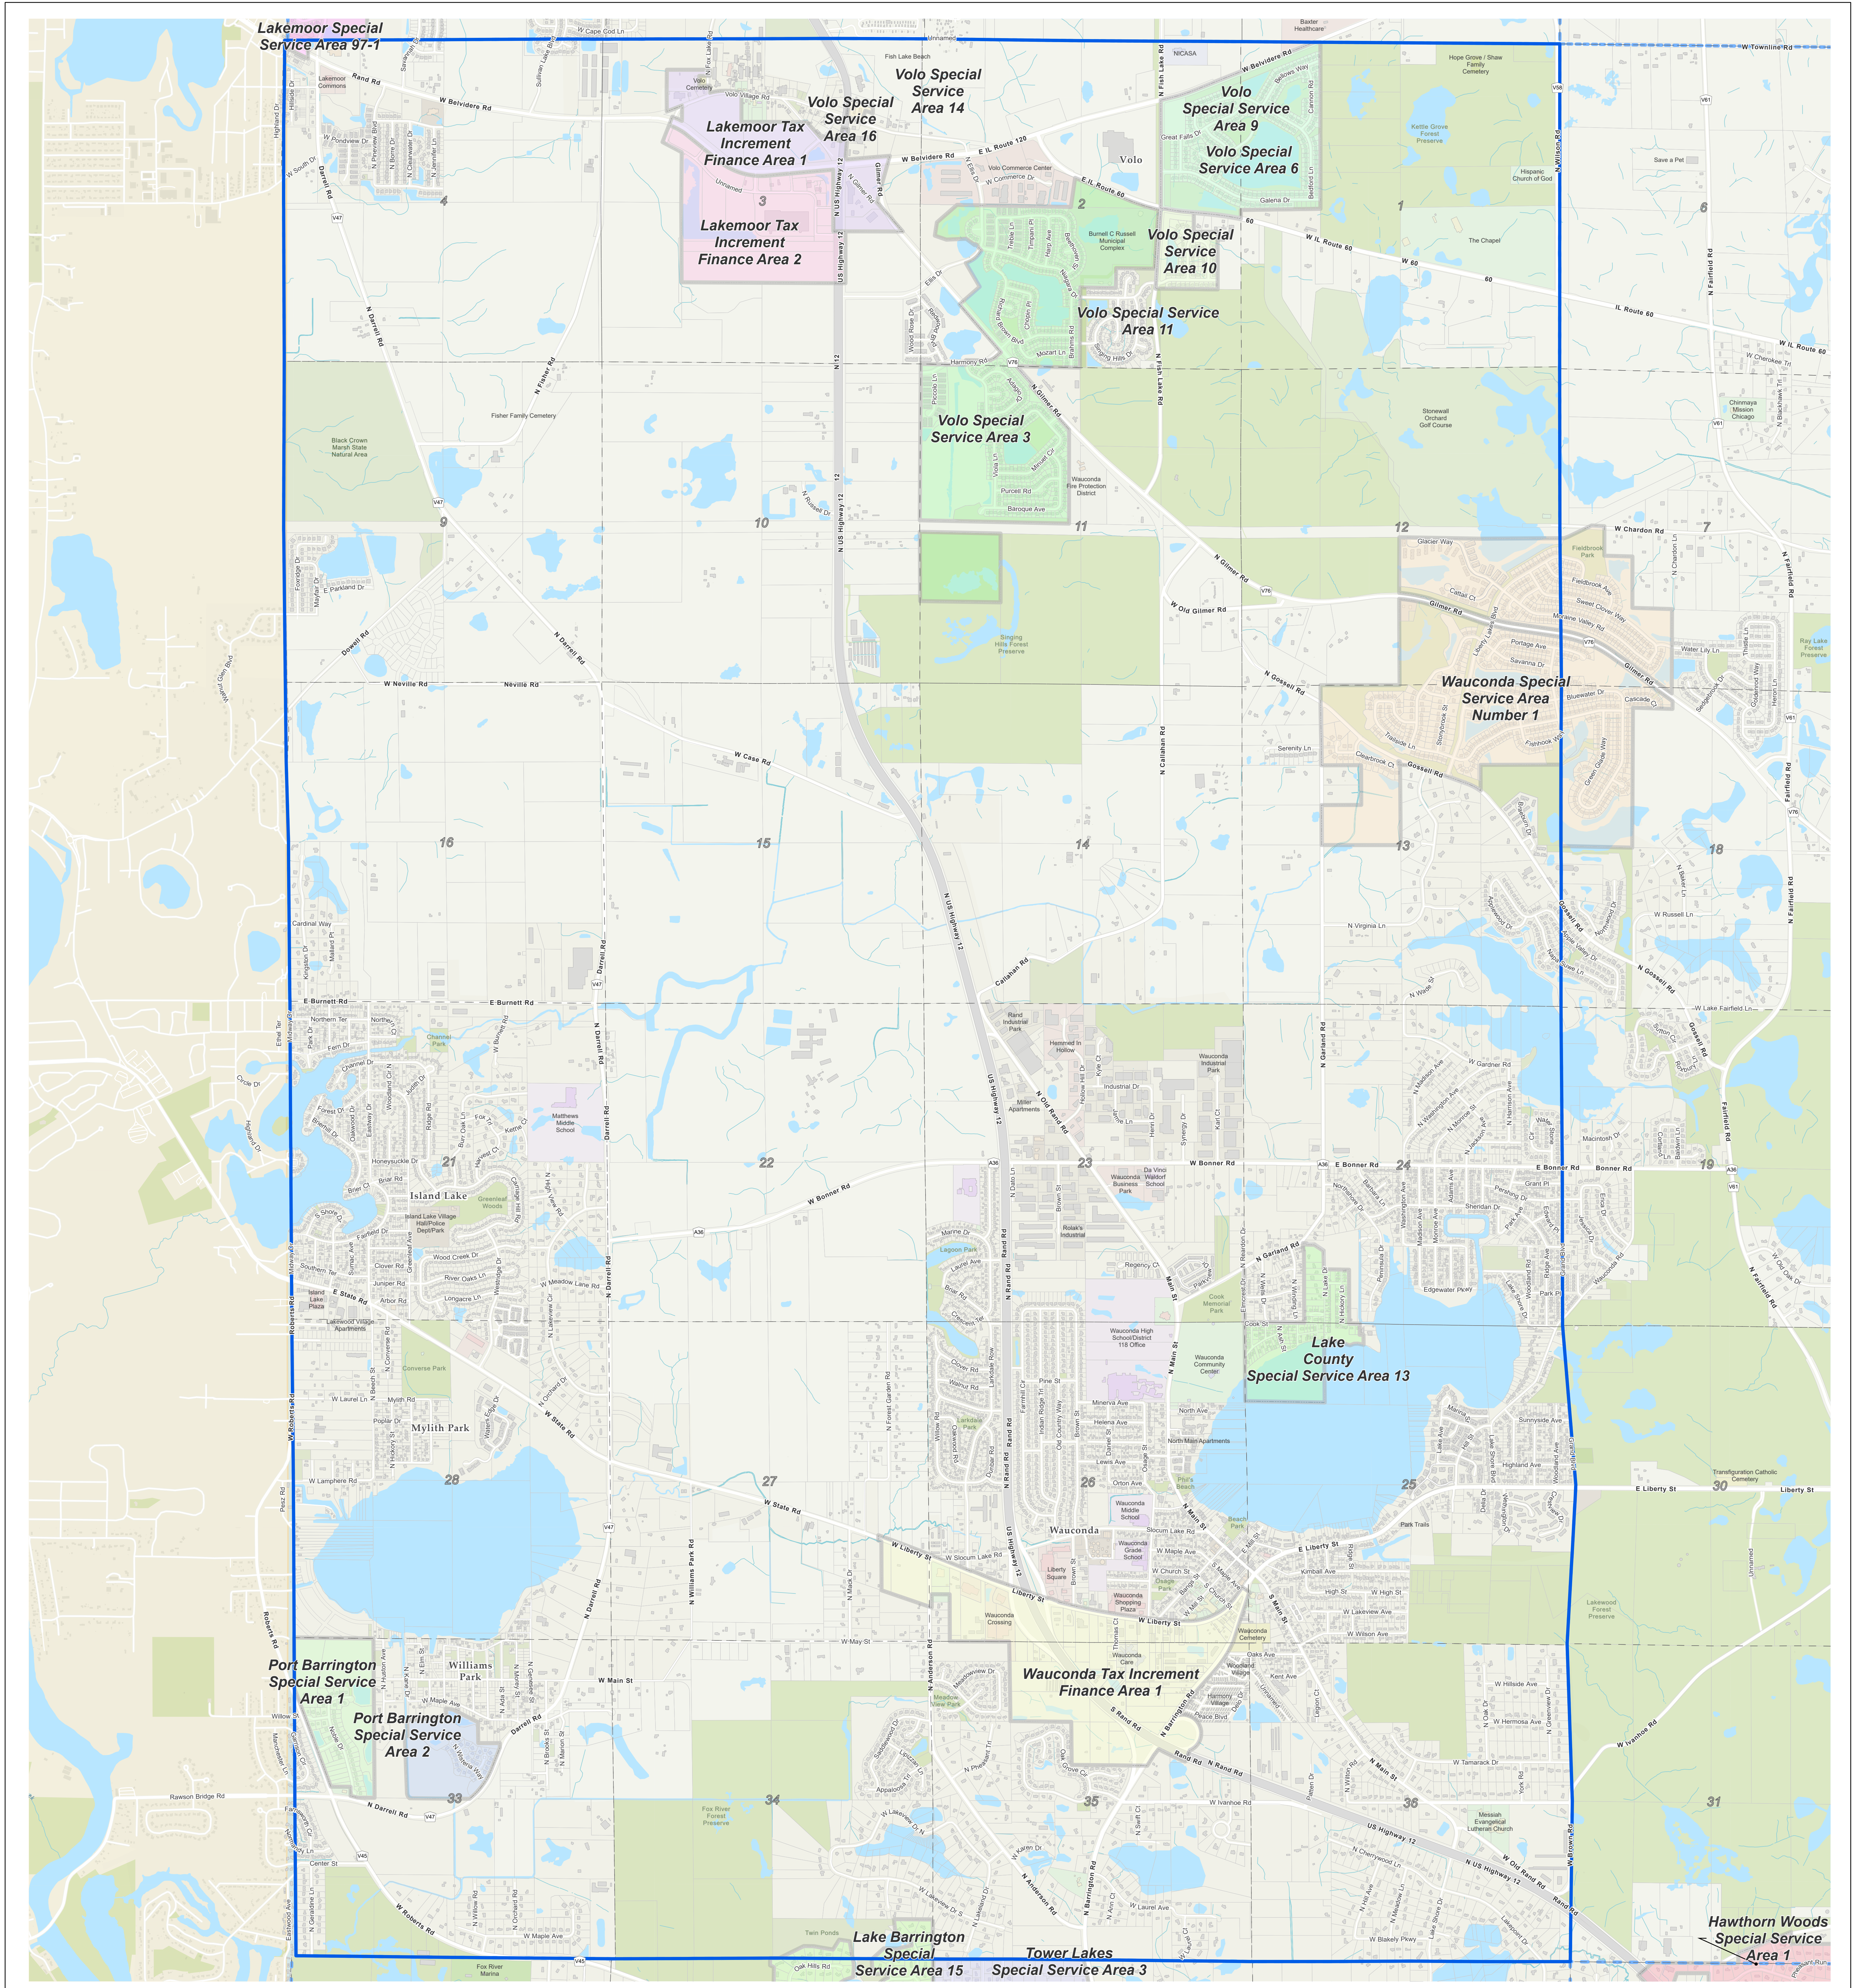

Wauconda - Special Service Areas

Prepared by:
Lake County GIS/Mapping Division
18 North County Street
Waukegan, Illinois 60085
(847) 377-2388

1,000 0 1,000 2,000 3,000 Feet

Revised:
2023

Map Legend

- Water
- Parks and Forest Preserves
- Building Footprint
- Township Boundary
- Tax Parcels
- District Boundary