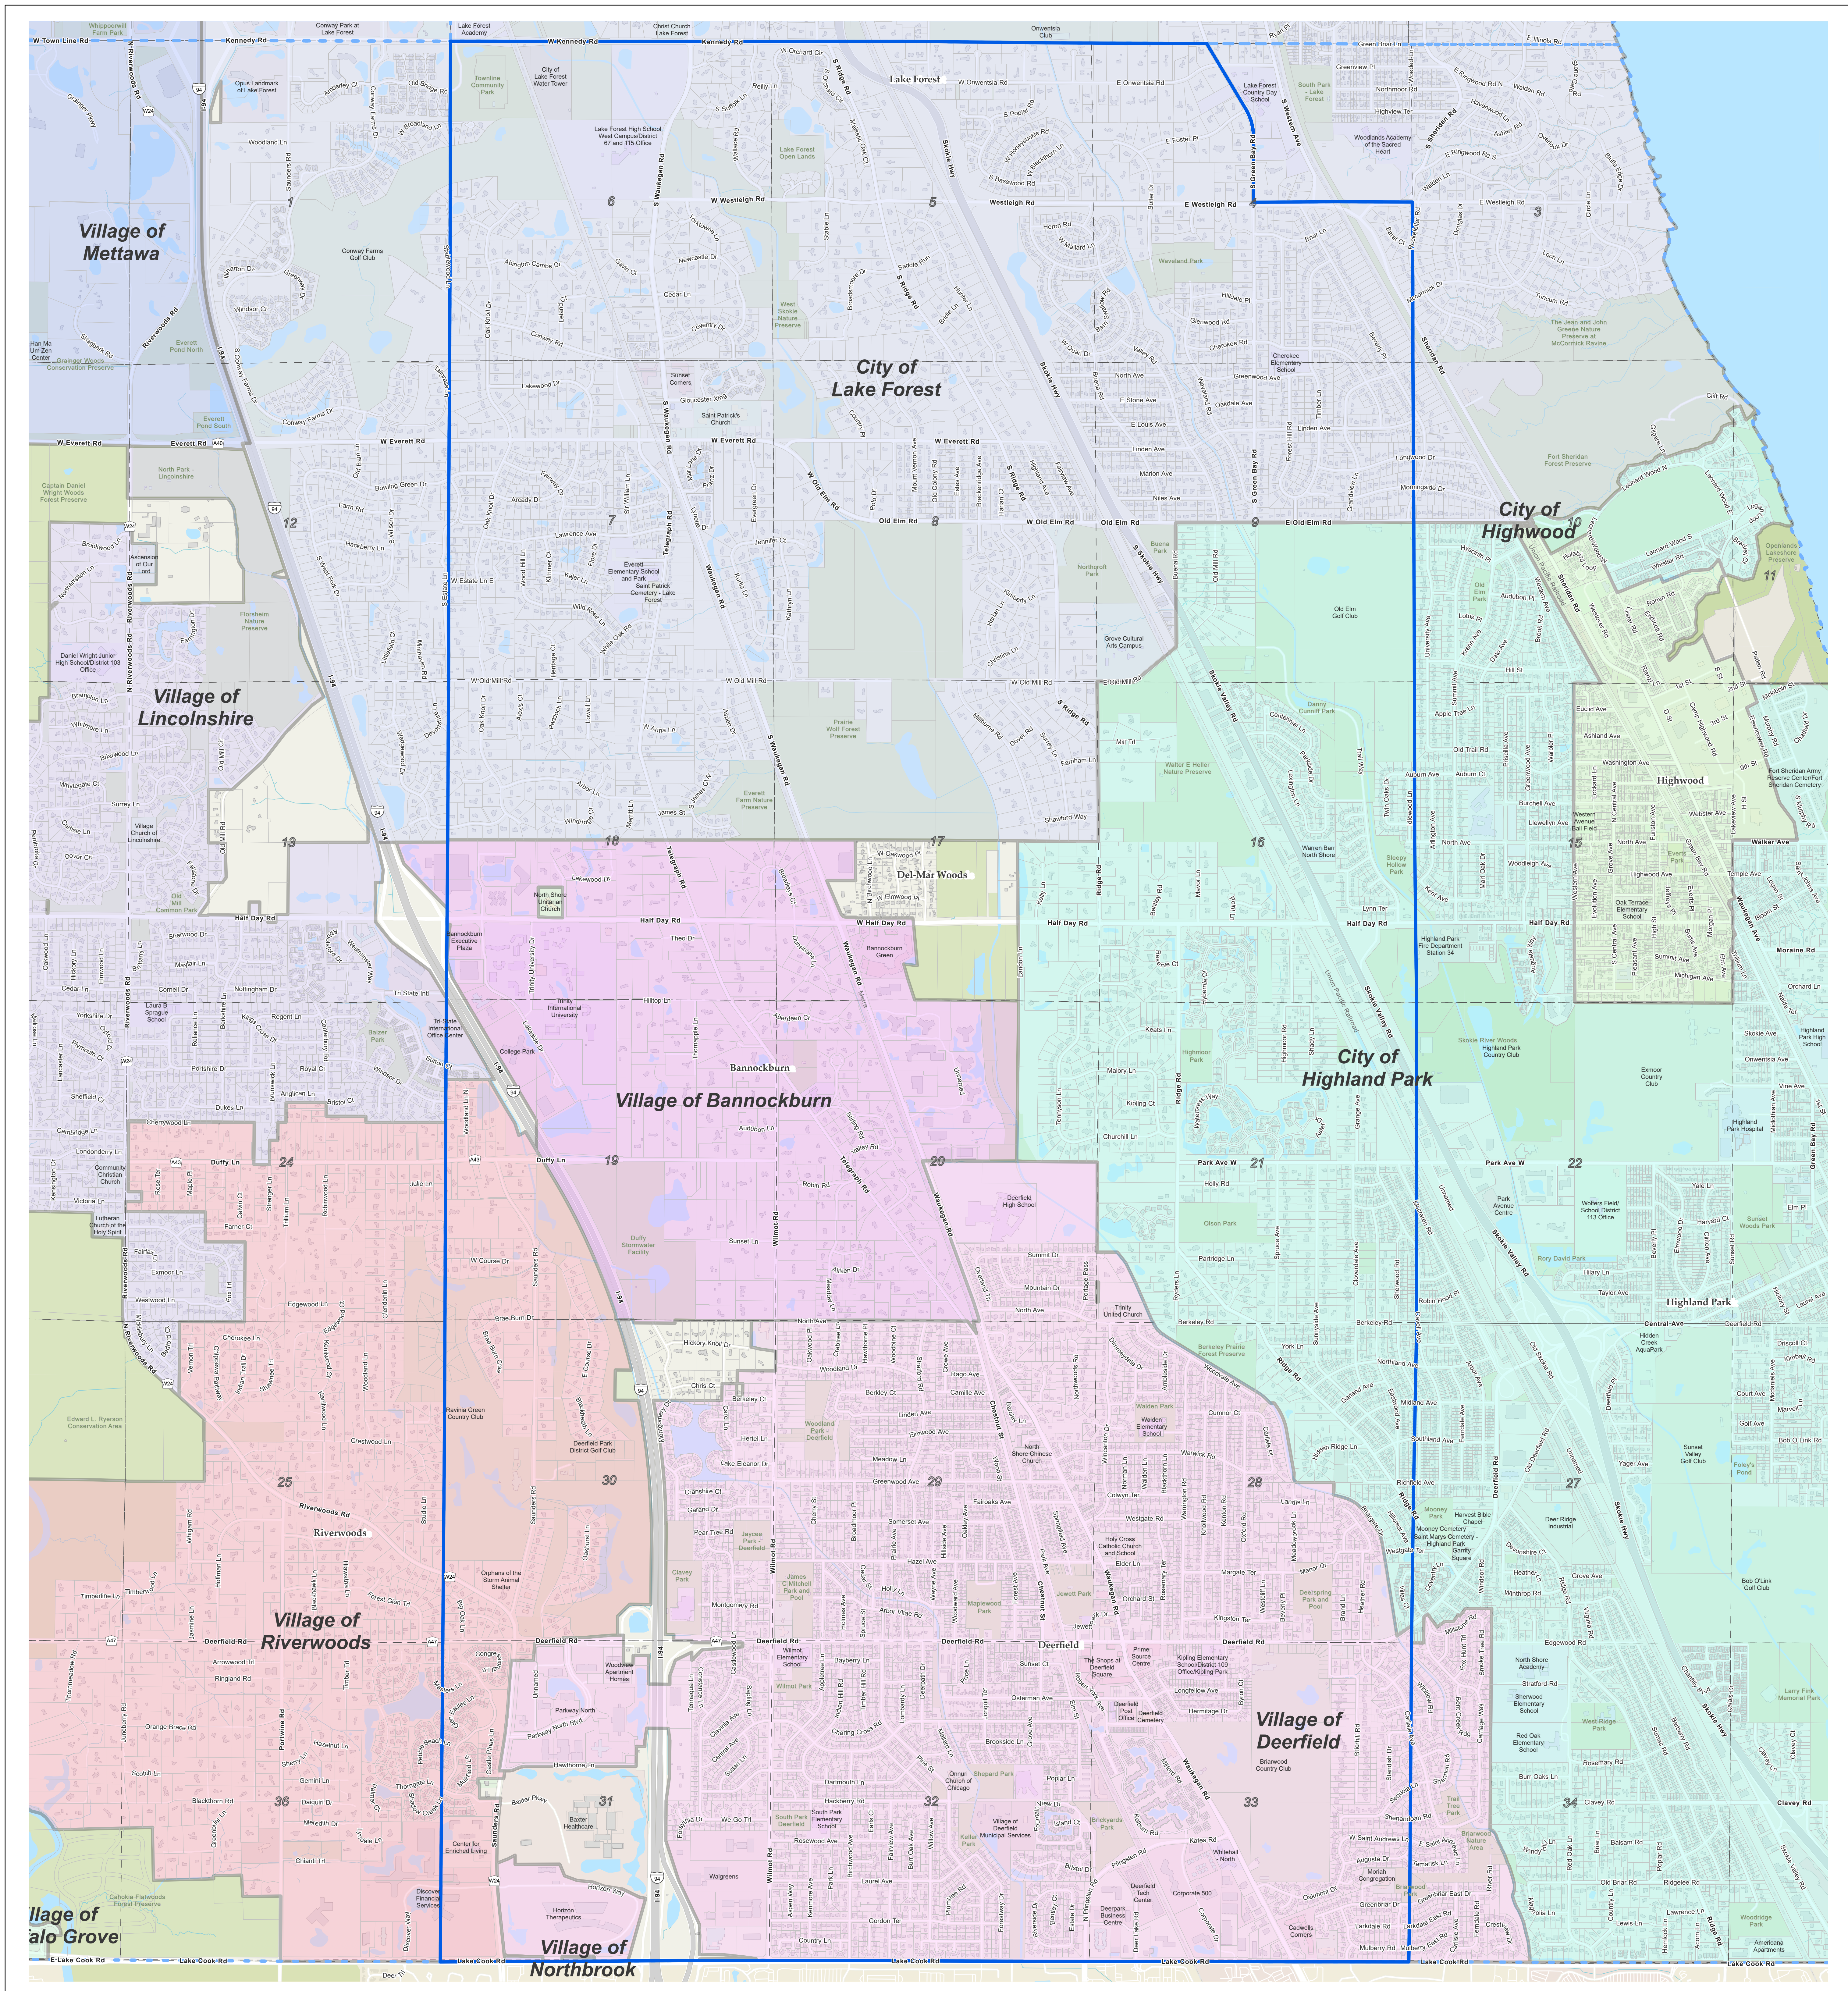

West Deerfield Township - City and Village

 Prepared by:
 Lake County GIS/Mapping Division
 18 North County Street
 Waukegan, Illinois 60085
 (847) 377-2388

Revised:
2023

Map Legend			
	Water		Township Boundary
	Parks and Forest Preserves		Tax Parcels
	Building Footprint		District Boundary