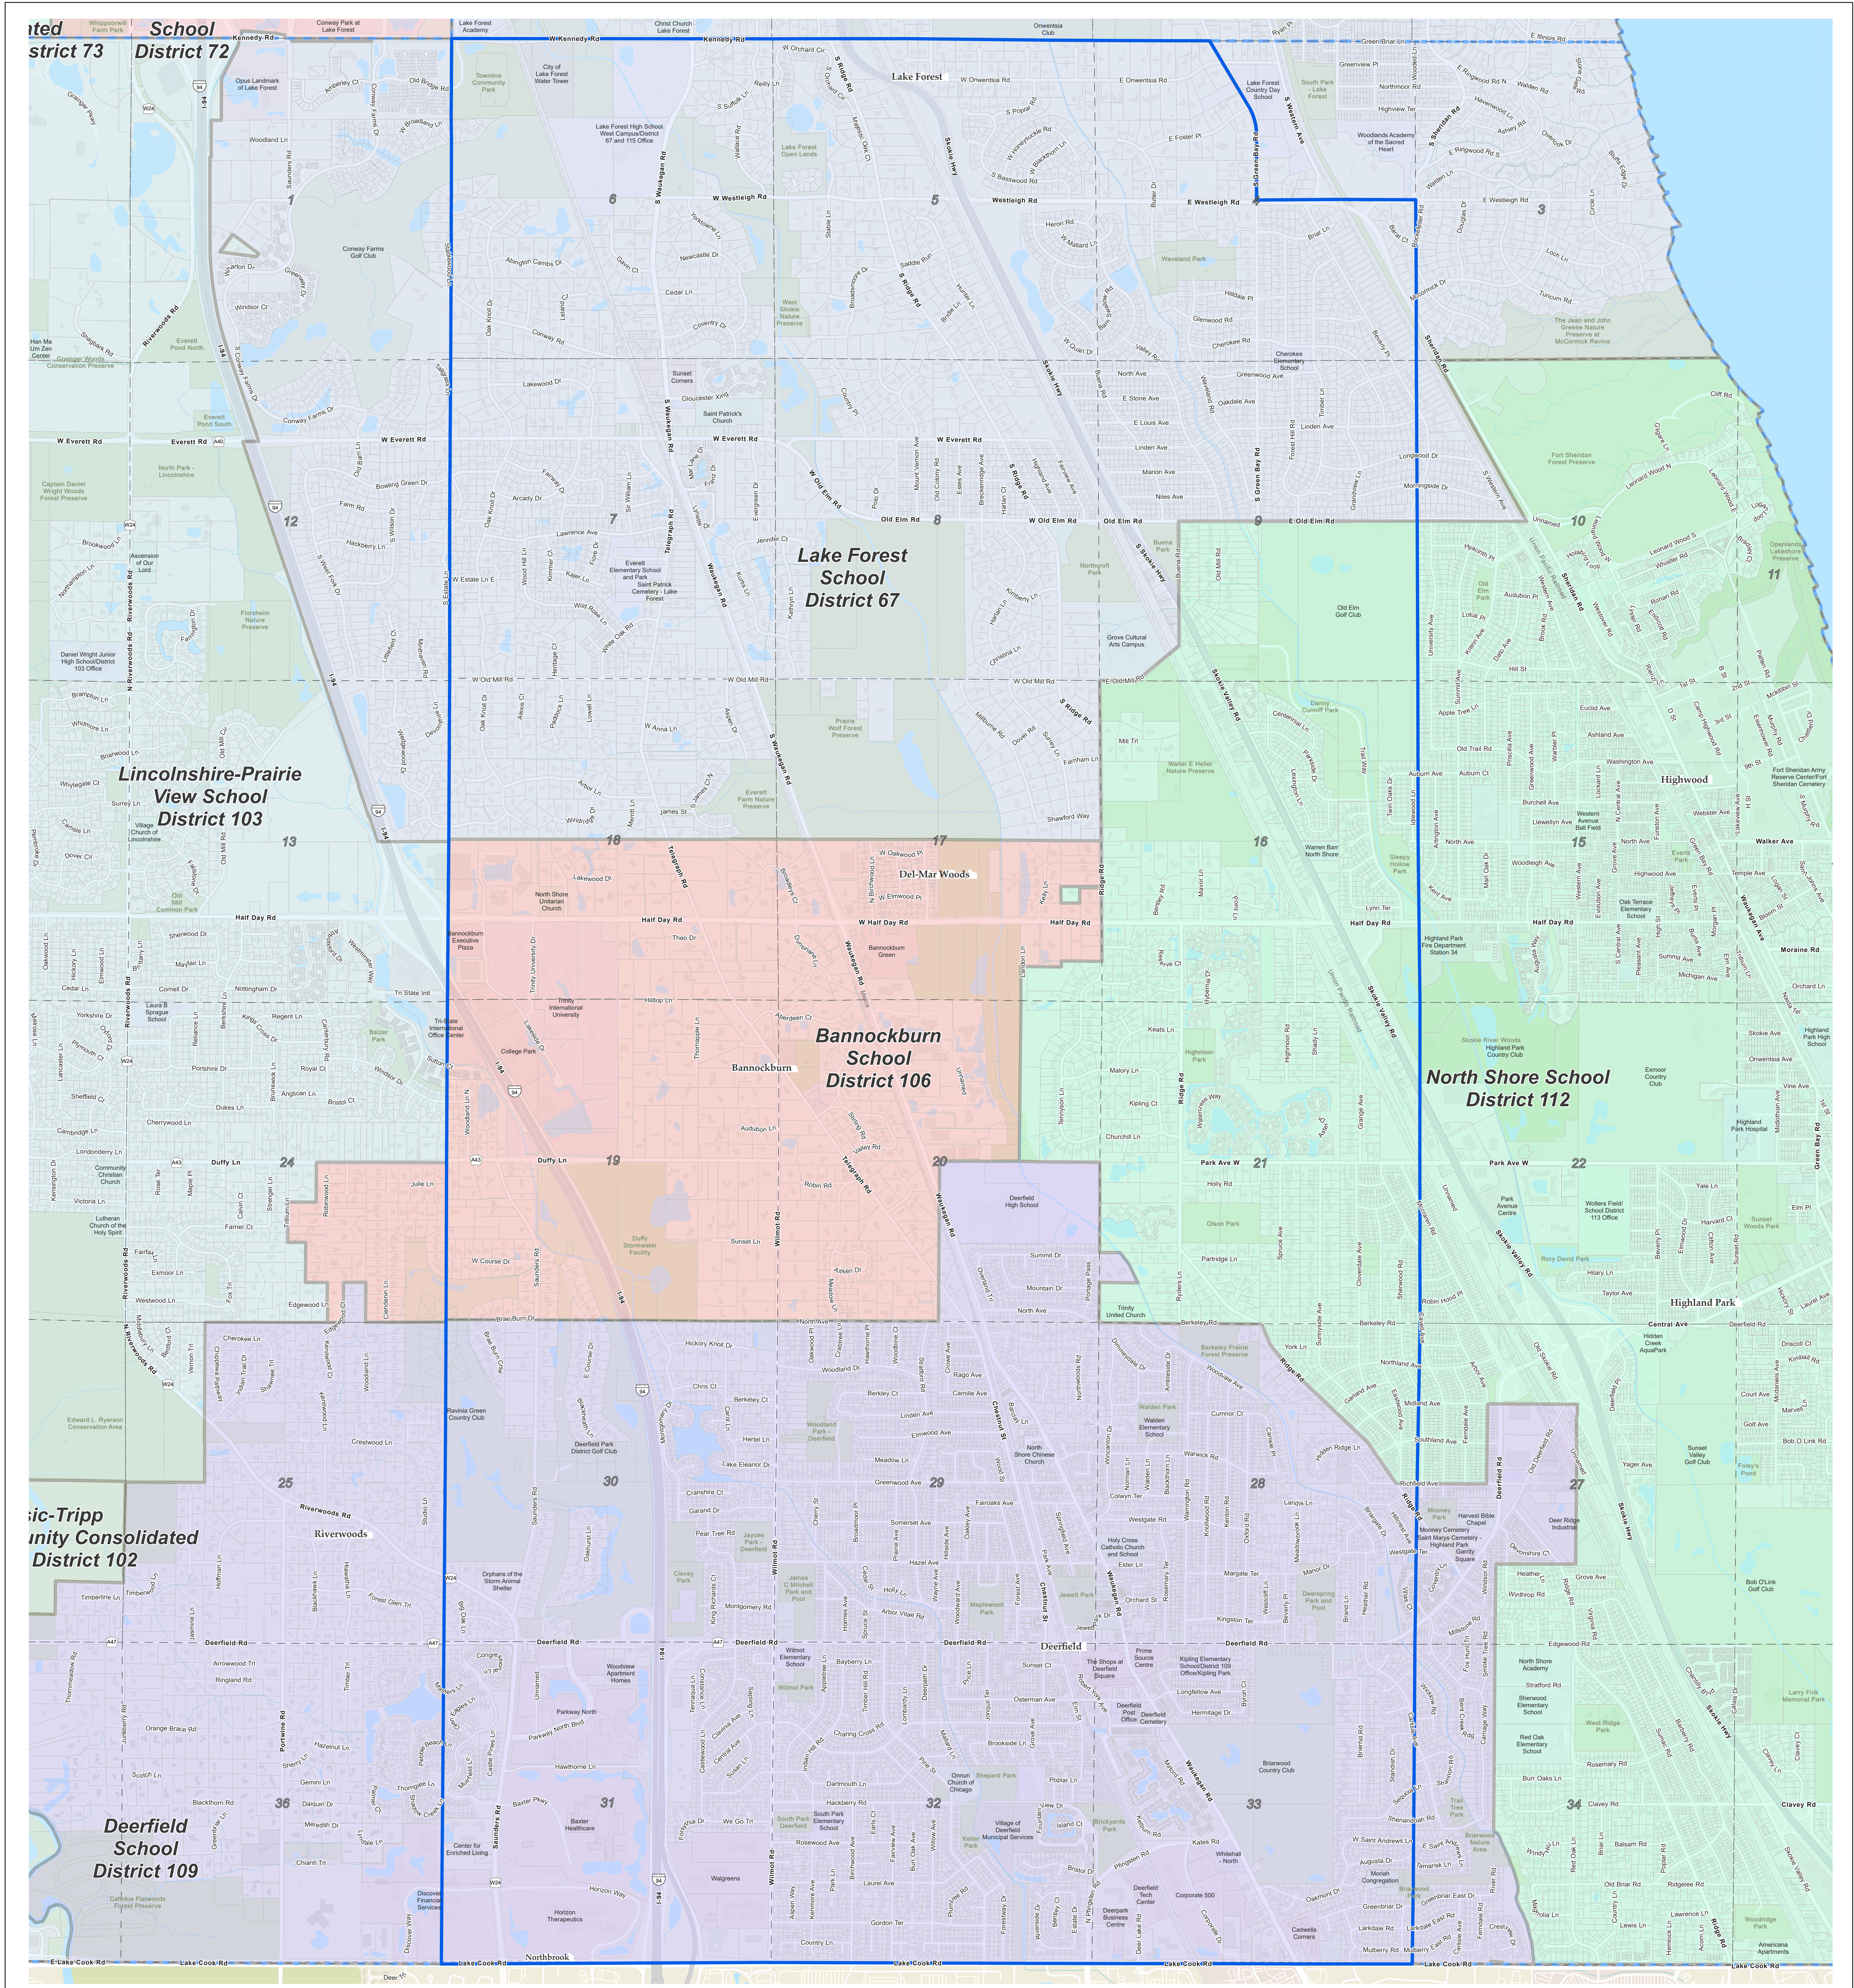

# West Deerfield - Elementary School Districts

Revised: 2023

Map Legend			
	Water		Township Boundary
	Parks and Forest Preserves		Tax Parcels
	Building Footprint		District Boundary