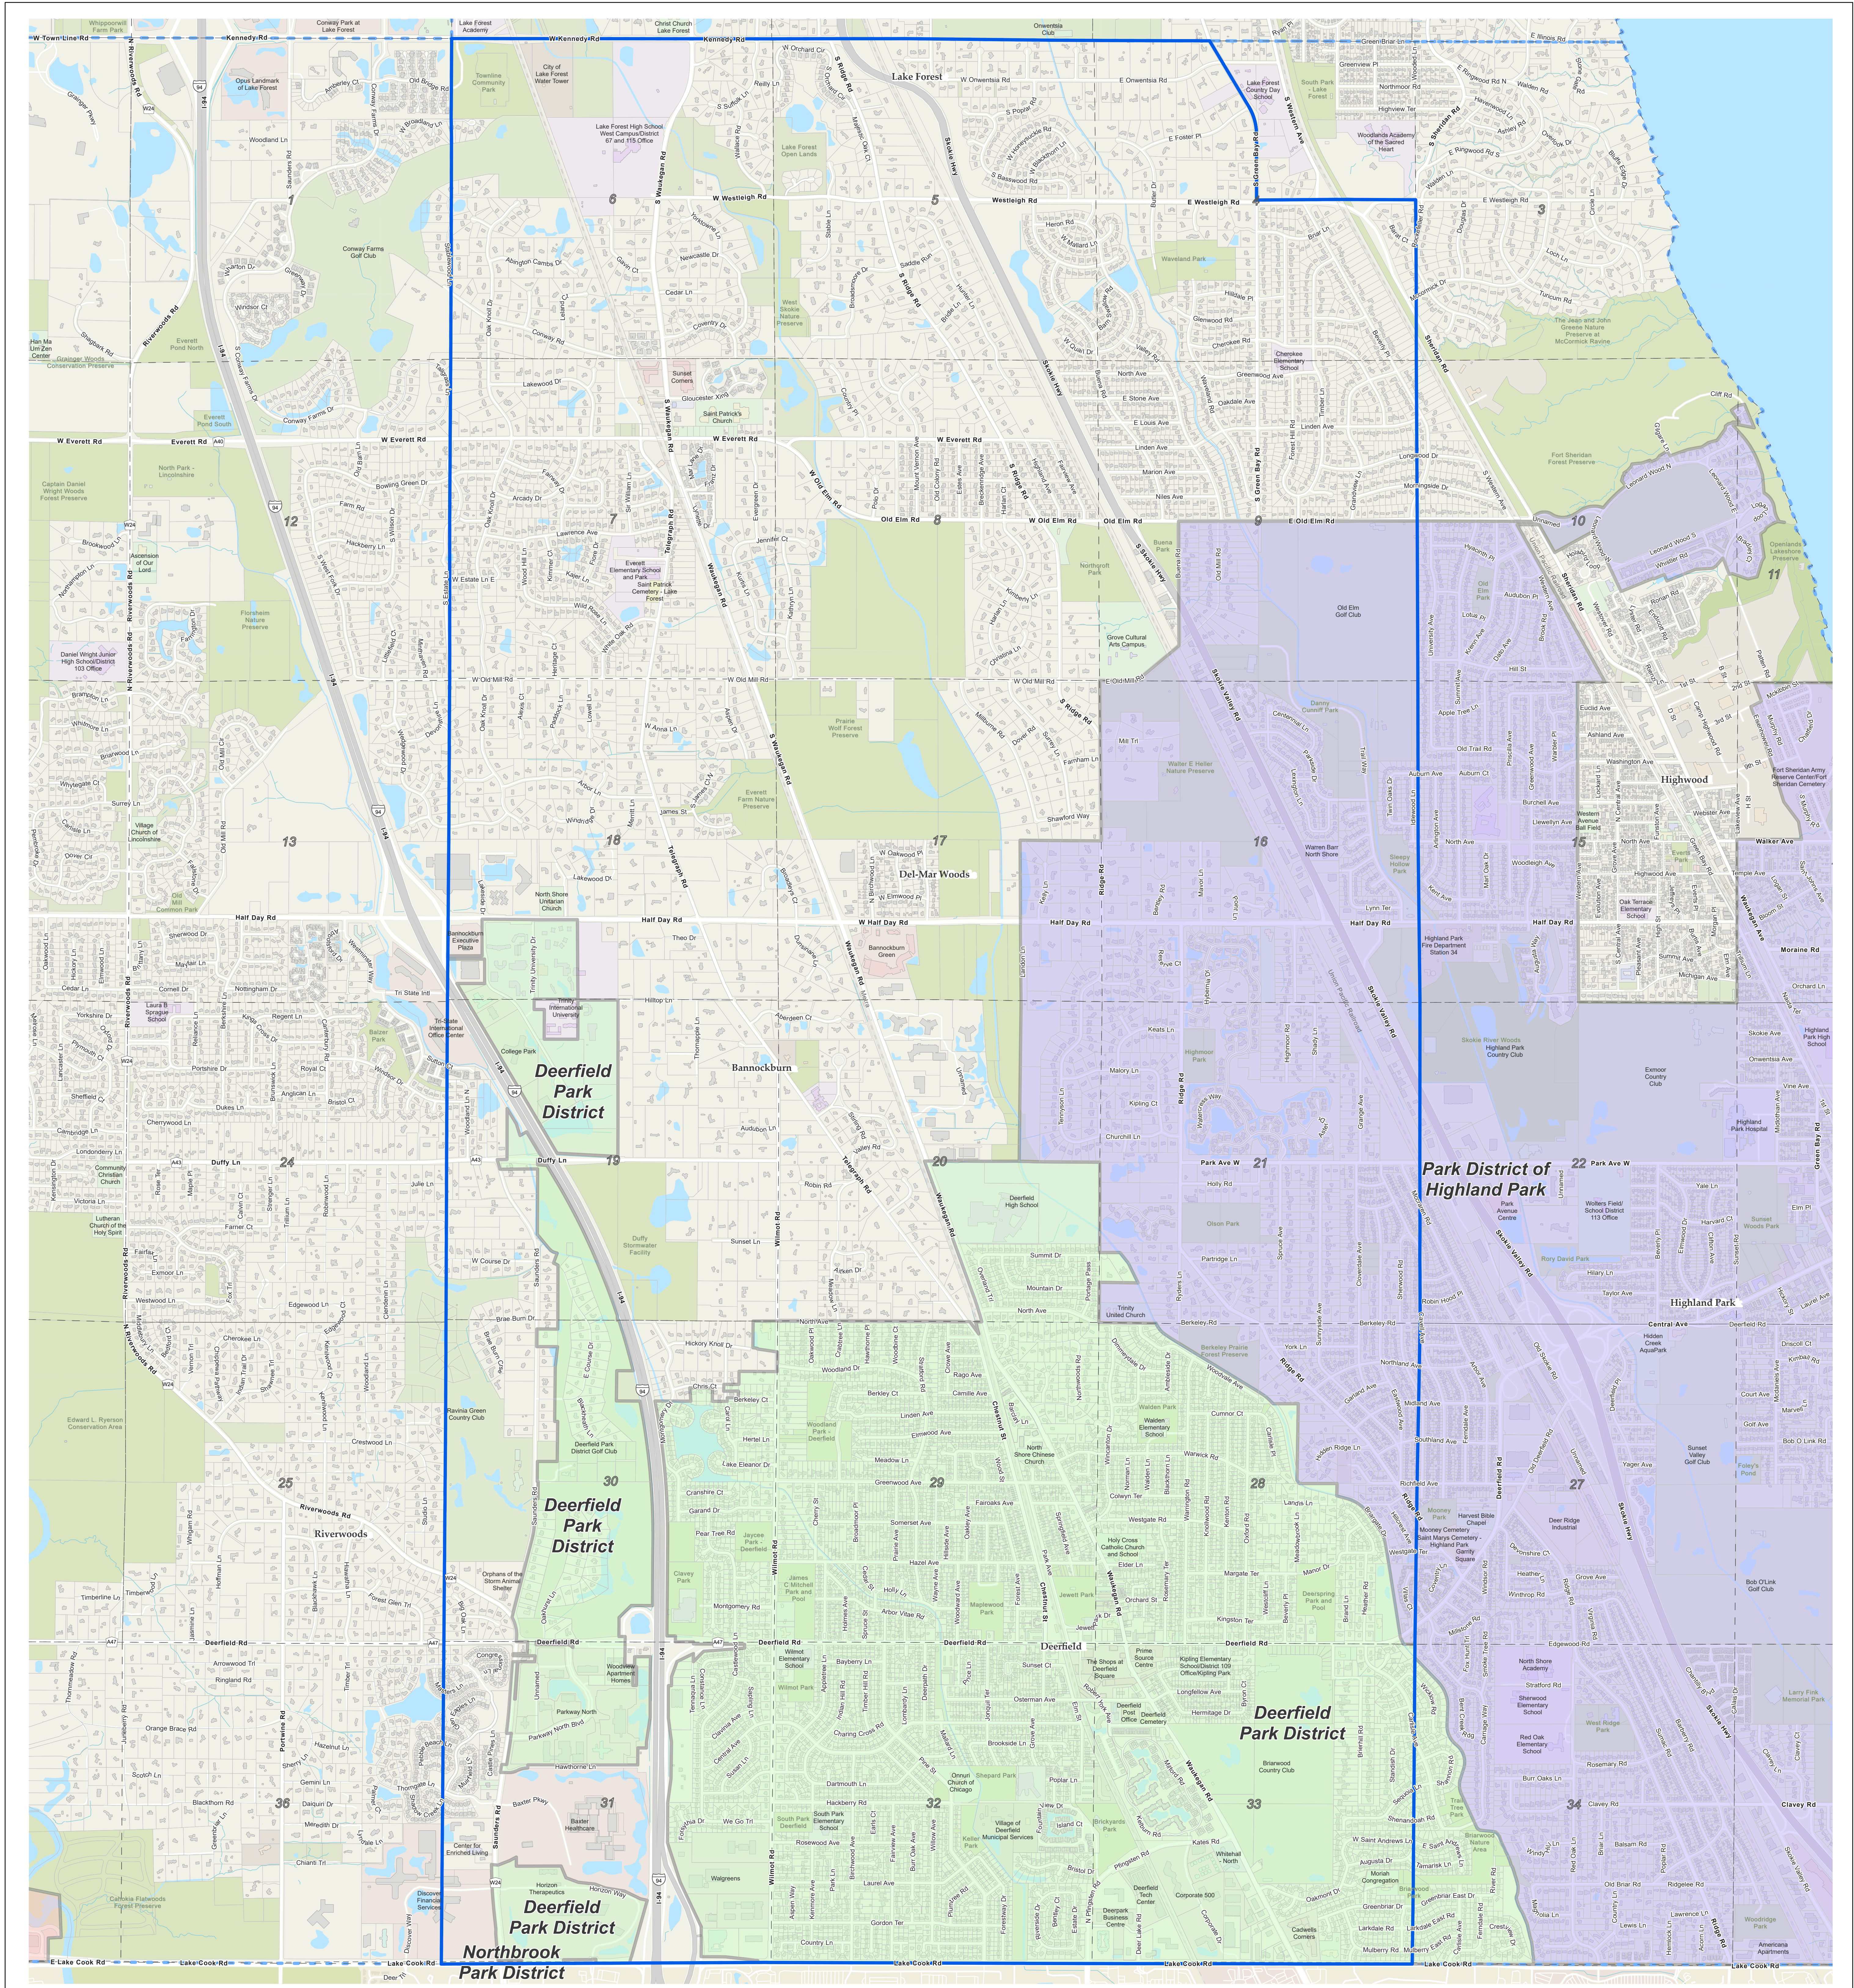

West Deerfield - Park Districts

Revised: 2023

Map Legend

-  Water
-  Parks and Forest Preserves
-  Building Footprint
-  Township Boundary
-  Tax Parcels
-  District Boundary