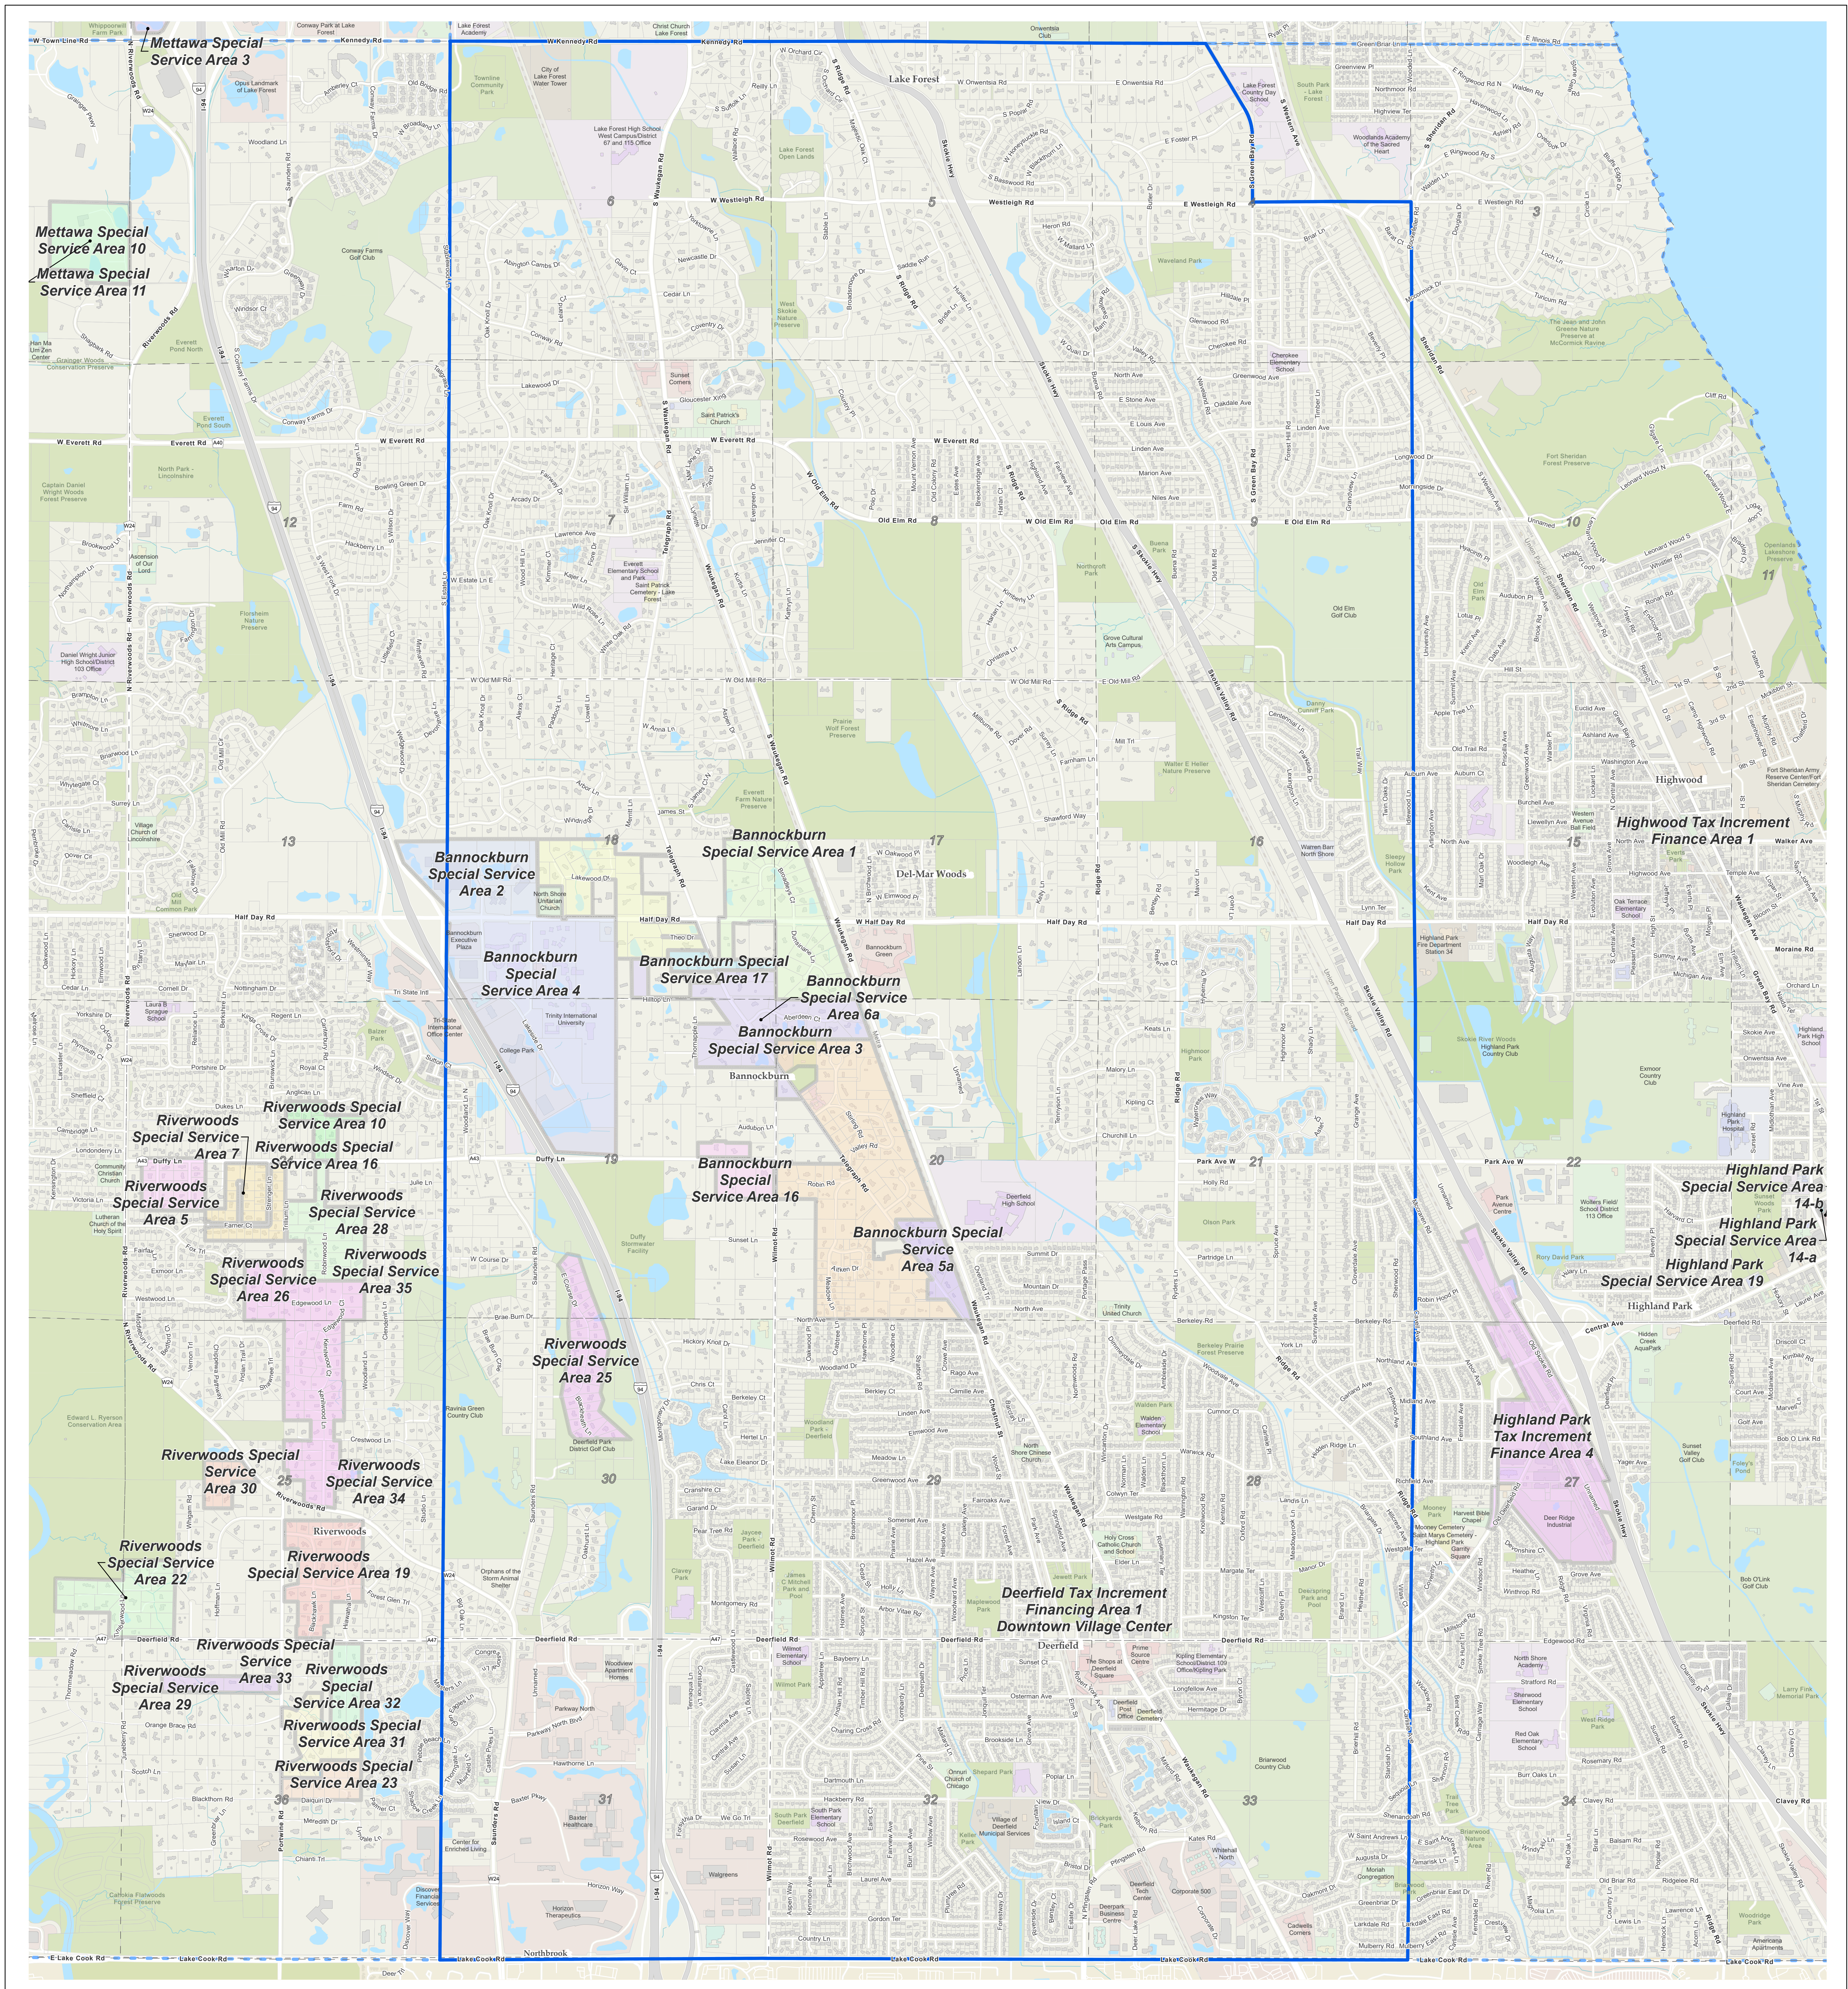

West Deerfield - Special Service Areas

 Prepared by:

 Lake County GIS/Mapping Division

 18 North County Street

 Waukegan, Illinois 60085

 (847) 377-2388

Revised: 2023

Map Legend

- Water
- Parks and Forest Preserves
- Building Footprint
- Township Boundary
- Tax Parcels
- District Boundary