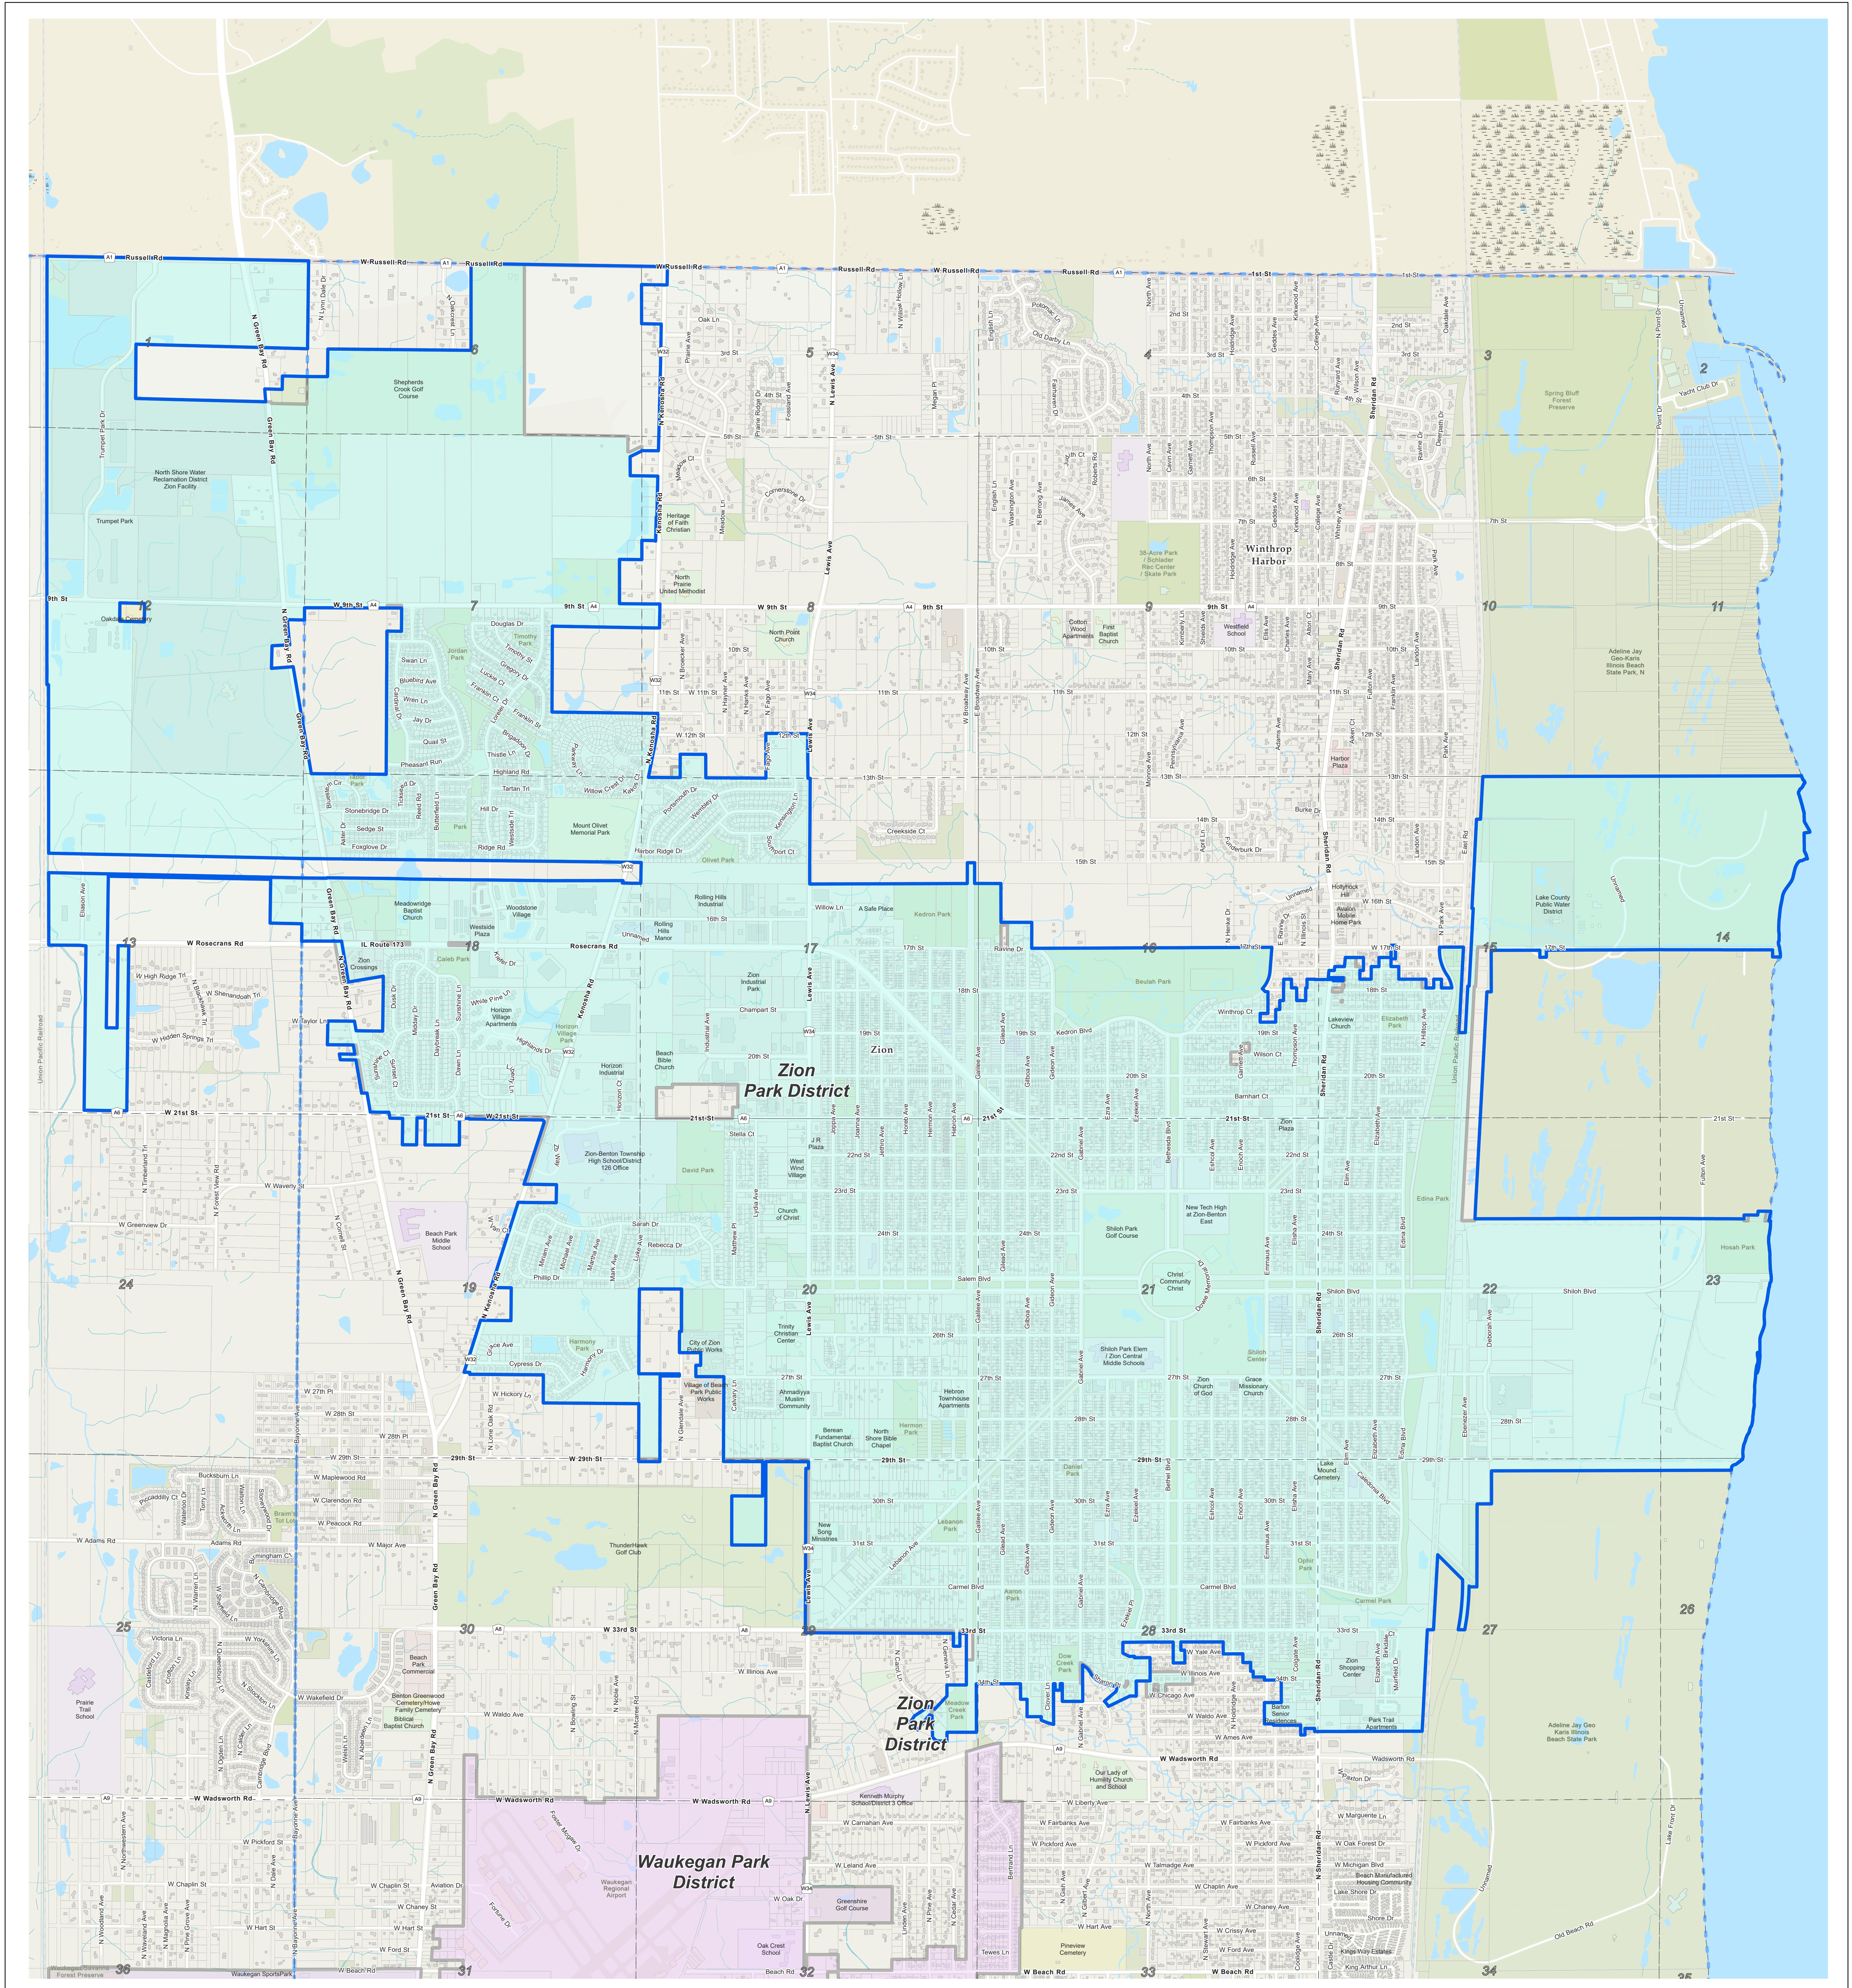

# Zion - Park Districts

Prepared by:  
Lake County GIS/Mapping Division  
18 North County Street  
Waukegan, Illinois 60085  
(847) 377-2388

760 0 760 1,520 2,280 Feet

Revised:  
2023

## Map Legend

- Water
- Parks and Forest Preserves
- Building Footprint
- Township Boundary
- Tax Parcels
- District Boundary