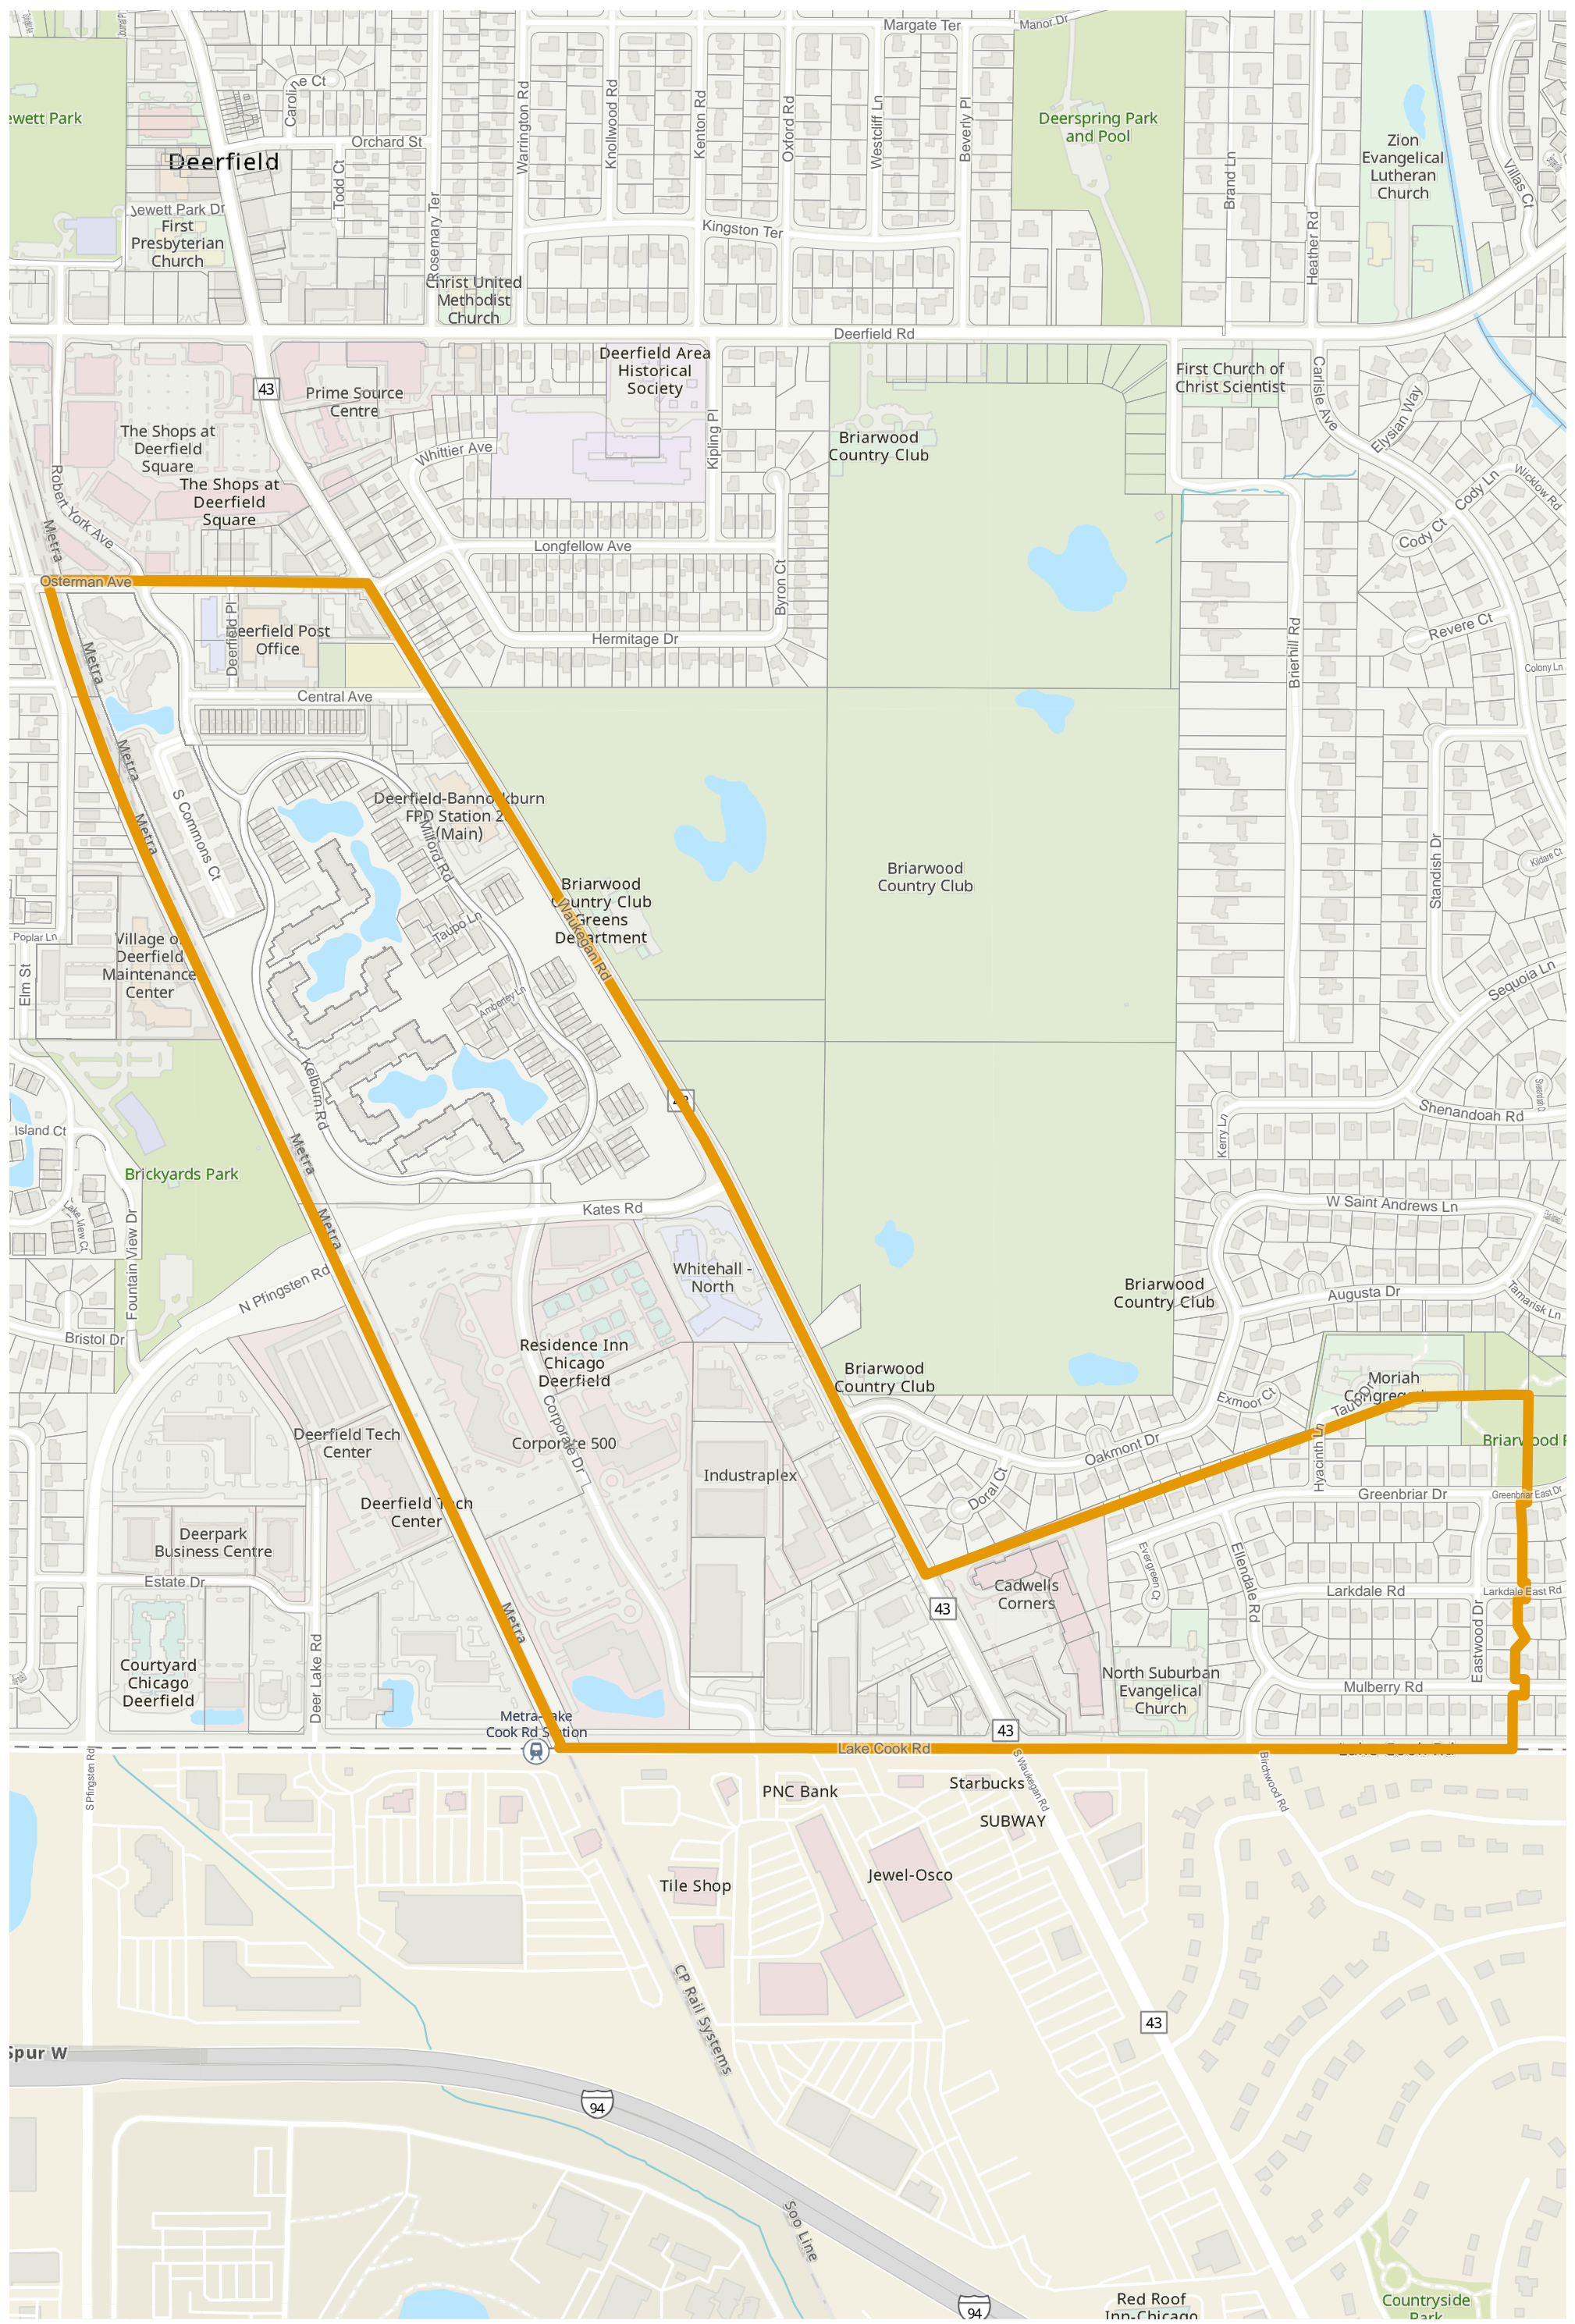

Lake County 2022 Election Precinct West Deerfield 418

2022 Election Precincts
Tax Parcels