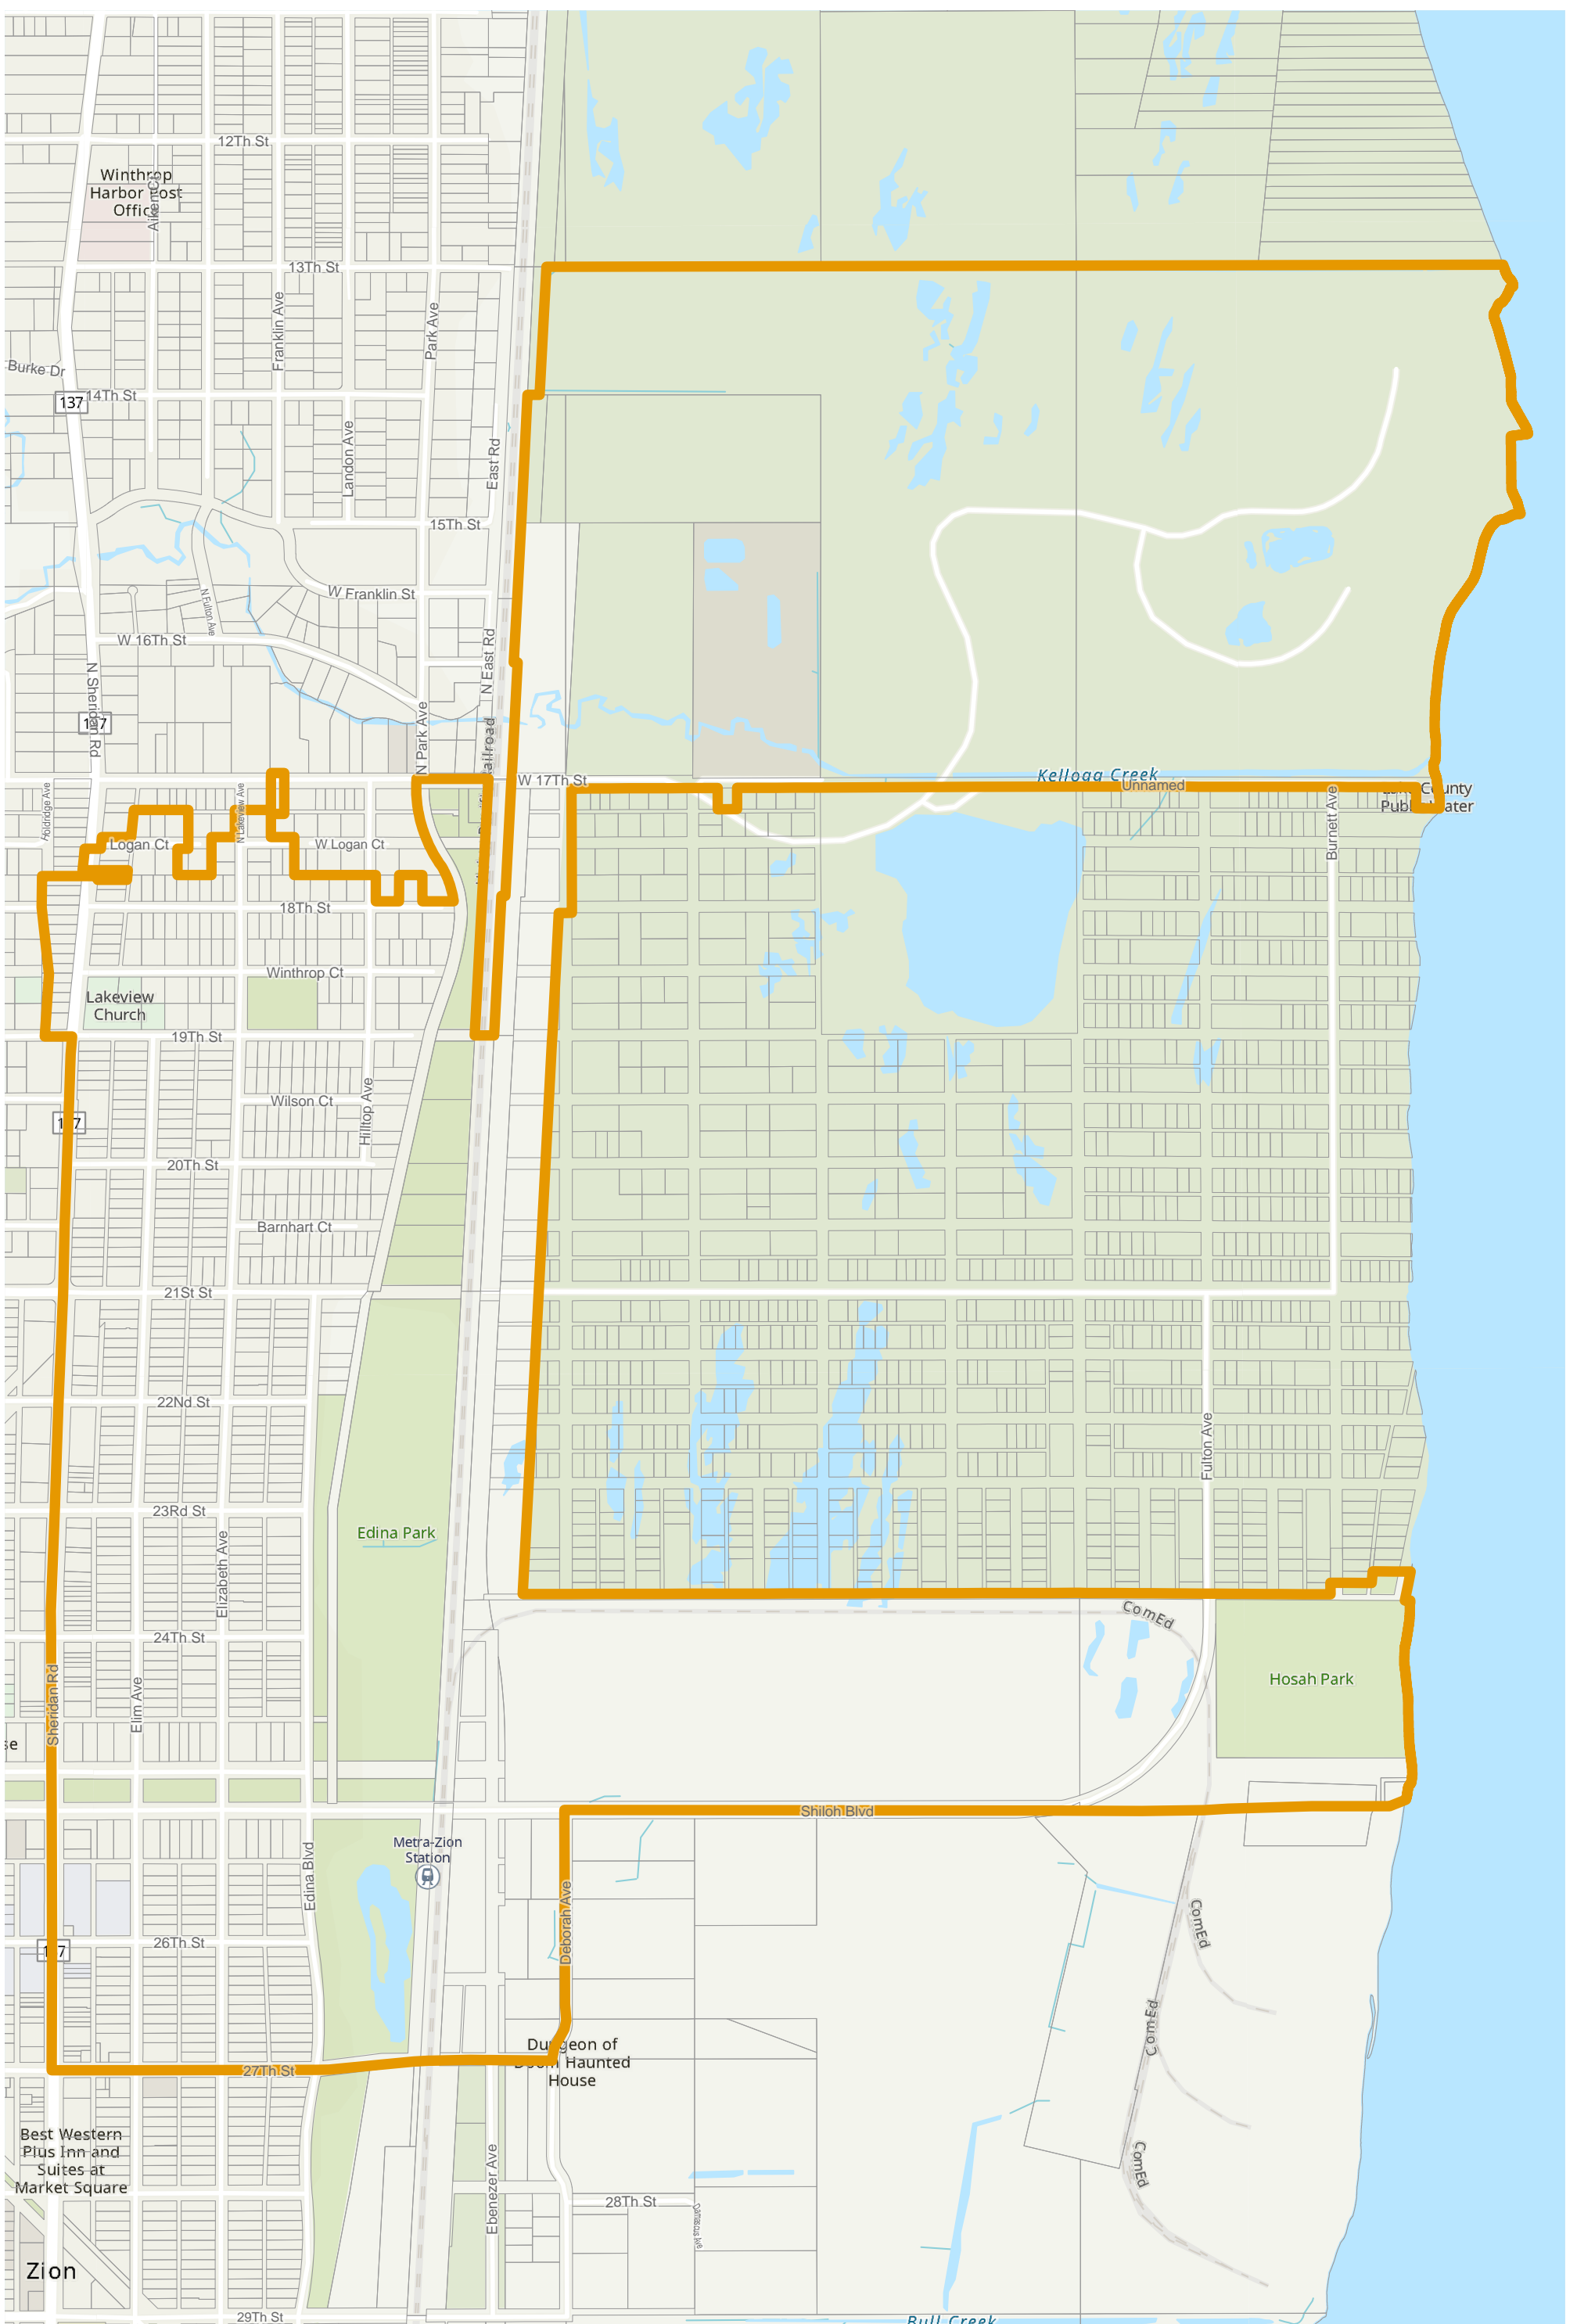

Lake County 2022 Election Precinct Zion 425

2022 Election Precincts

Tax Parcels